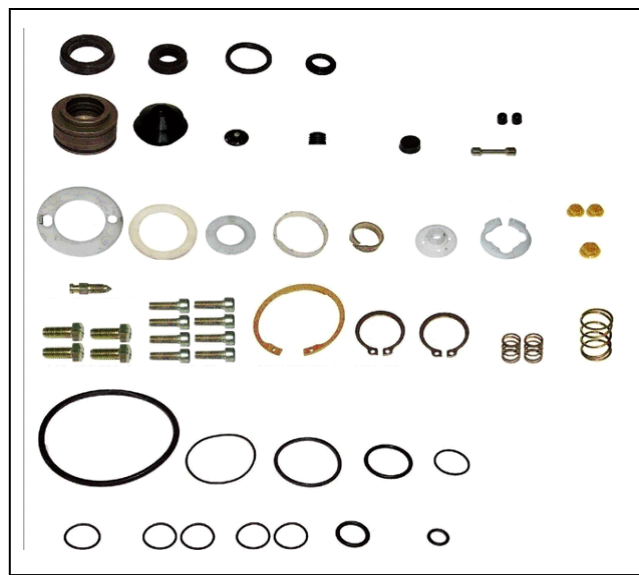

WABCO Clutch Servos Continued

1

2

3

4

Pic	PART R.	OEM PART NR.	EBS R/KIT PART NR.
1	884.502.747	1671953	EKWA.28.10
2	884.502.819	360717	EKWA.28.10
2	884.502.824	1673067	EKWA.28.10
2	970.051.192	1671953	EKWA.28.10
2	970.051.193	360717	EKWA.28.10
2	970.051.194	1673067	EKWA.28.10
3	970.051.191	1331770	EKWA.28.10
3	970.051.402	5010244401	EKWA.28.24
3	970.051.410	5010245488	EKWA.28.24
3	970.051.412	81.30725.6084	EKWA.28.23
3	970.051.415	5010452511	EKWA.28.24
3	970.051.423	1506466	EKWA.28.9
3	970.051.427	000.295.35.18	EKWA.28.22
3	970.051.429	5010452429	EKWA.28.26
4	970.051.430	5010452472	EKWA.28.26
4	970.051.436	1147633	EKWA.28.22
4	970.051.438	504103066	EKWA.28.24
4	970.051.441	000.254.04.47	

WABCO Clutch Servo Repair Kits

EKWA.28.10

EKWA.28.4

EKWA.28.3

EKWA.28

EKWA.27

WABCO Clutch Servo Repair Kits

EKWA.28.19