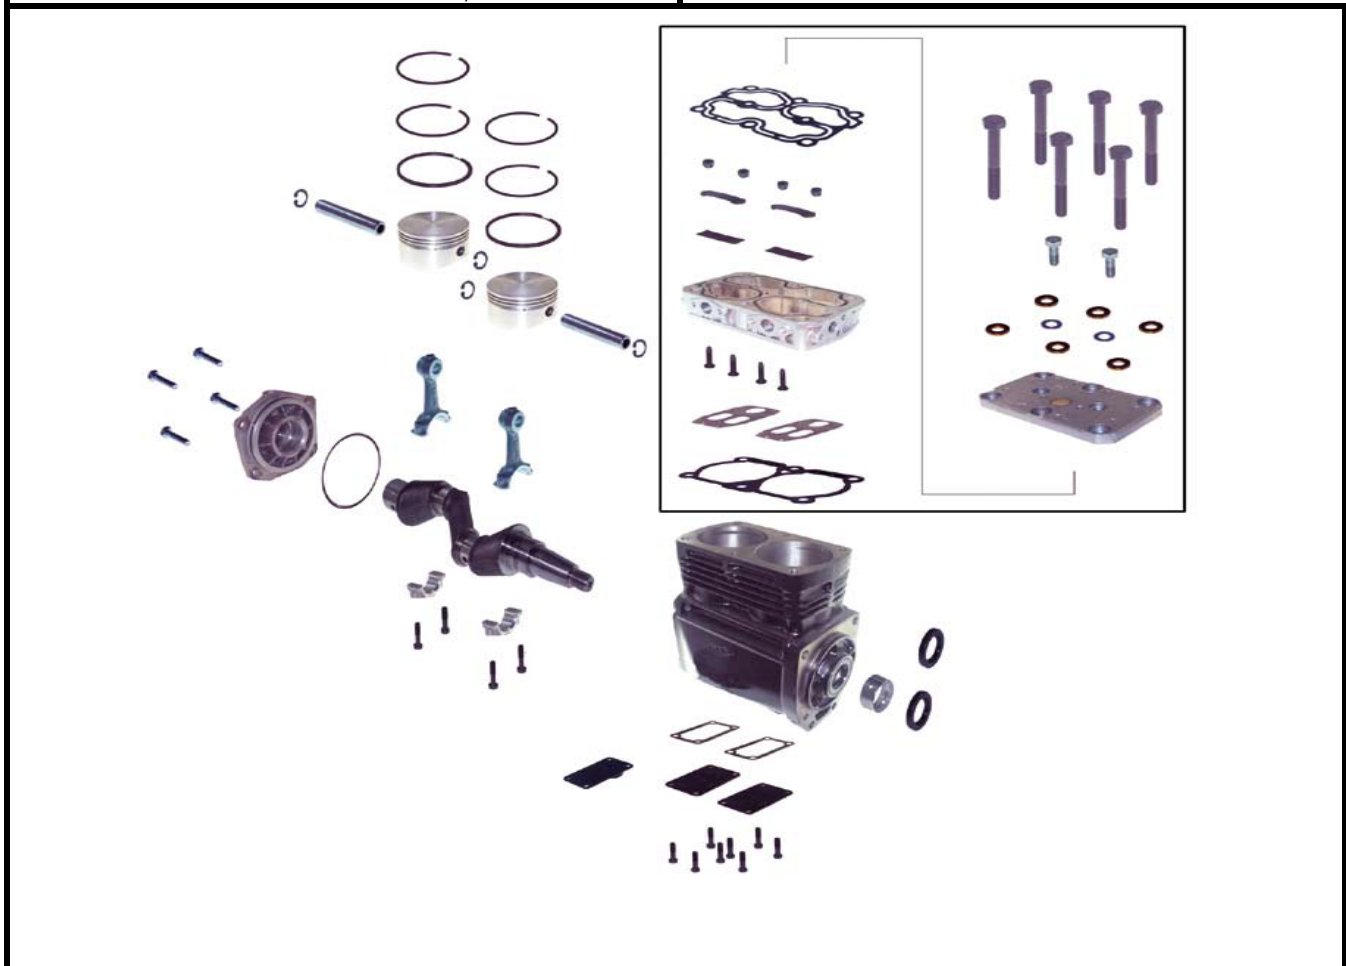

MAGNETTI MARELLI - twin cylinder
AC.83

COMPRESSOR PART NR. AND CROSS REF.
ACX.83.B -500314094
ACX.83.A -99476239
ACX.83.AS -98452955
ACX.83.D -500310903
ACX.83.DX - 500329613
REPAIR KIT AND DESCRIPTION COMPRESSOR
EKMM.90 MAIN OVERHAUL ALL
EKMM.91.RP.STD PISTON SET ACX.87.A / AS / B
EKMM.91.R.STD RING SET ACX.87.A / AS / B
EKMM.92.RP.STD PISTON SET ACX.83.D / DX
EKMM.92.R.STD RING SET ACX.83.D / DX
EKMM.90.CH CYL HEAD COMPLETE ALL
EKMM.90.CS CRANKSHAFT ALL
EKMM.120.2 CRANKCASE COMPLETE ACX.83.A / .B
EKMM.120.3 CRANKCASE COMPLETE ACX.83.D
REPAIR KITS RINGSET & PISTONS
EKMM.91.RP.010 +0.25MM ACX.87.A / AS / B
EKMM.91.RP.020 +0.50MM ACX.87.A / AS / B
EKMM92.RP.010 +0.25MM ACX.83.D / DX
EKMM.92.RP.020 +0.50MM ACX.83.D / DX