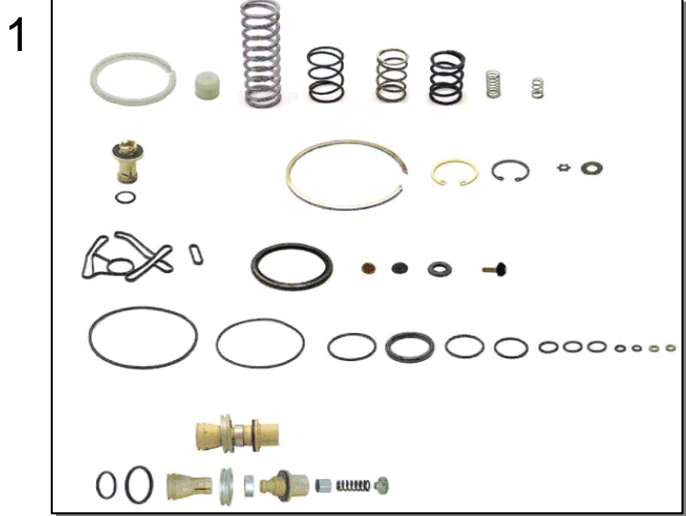

EBS Knorr LA81 Airdryers & Kits

Knorr Series
LA81.....

Pic	Kit Nr
1	EKK.63.3

Pic	Part Nr	Description	Kit Nr
1	LA8104	AIR DRYER (SINGLE CANNISTER)	EKK.63.3
1	LA8105	AIR DRYER (SINGLE CANNISTER)	EKK.63.3
1	LA8106	AIR DRYER (SINGLE CANNISTER)	EKK.63.3
1	LA8107	AIR DRYER (SINGLE CANNISTER)	EKK.63.3
2	LA8113	AIR DRYER (SINGLE CANNISTER)	EKK.63.3
1	LA8124	AIR DRYER (SINGLE CANNISTER)	EKK.63.3
1	LA8125	AIR DRYER (SINGLE CANNISTER)	EKK.63.3
1	LA8126	AIR DRYER (SINGLE CANNISTER)	EKK.63.3
1	LA8127	AIR DRYER (SINGLE CANNISTER)	EKK.63.3
1	LA8128	AIR DRYER (SINGLE CANNISTER)	EKK.63.3
1	LA8129	AIR DRYER (SINGLE CANNISTER)	EKK.63.3
2	LA8131	AIR DRYER (SINGLE CANNISTER)	EKK.63.3
2	LA8136	AIR DRYER (SINGLE CANNISTER)	EKK.63.3
2	LA8137	AIR DRYER (SINGLE CANNISTER)	EKK.63.3
2	LA8138	AIR DRYER (SINGLE CANNISTER)	EKK.63.3
2	LA8145	AIR DRYER (SINGLE CANNISTER)	EKK.63.3
2	LA8146	AIR DRYER (SINGLE CANNISTER)	EKK.63.3
2	LA8147	AIR DRYER (SINGLE CANNISTER)	EKK.63.3
2	LA8148	AIR DRYER (SINGLE CANNISTER)	EKK.63.3
2	LA8116	AIR DRYER (SINGLE CANNISTER)	EKK.63.3
2	LA8117	AIR DRYER (SINGLE CANNISTER)	EKK.63.3
2	LA8119	AIR DRYER (SINGLE CANNISTER)	EKK.63.3
2	LA8130	AIR DRYER (SINGLE CANNISTER)	EKK.63.3
2	LA8134	AIR DRYER (SINGLE CANNISTER)	EKK.63.3
1	LA8140	AIR DRYER (SINGLE CANNISTER)	EKK.63.3