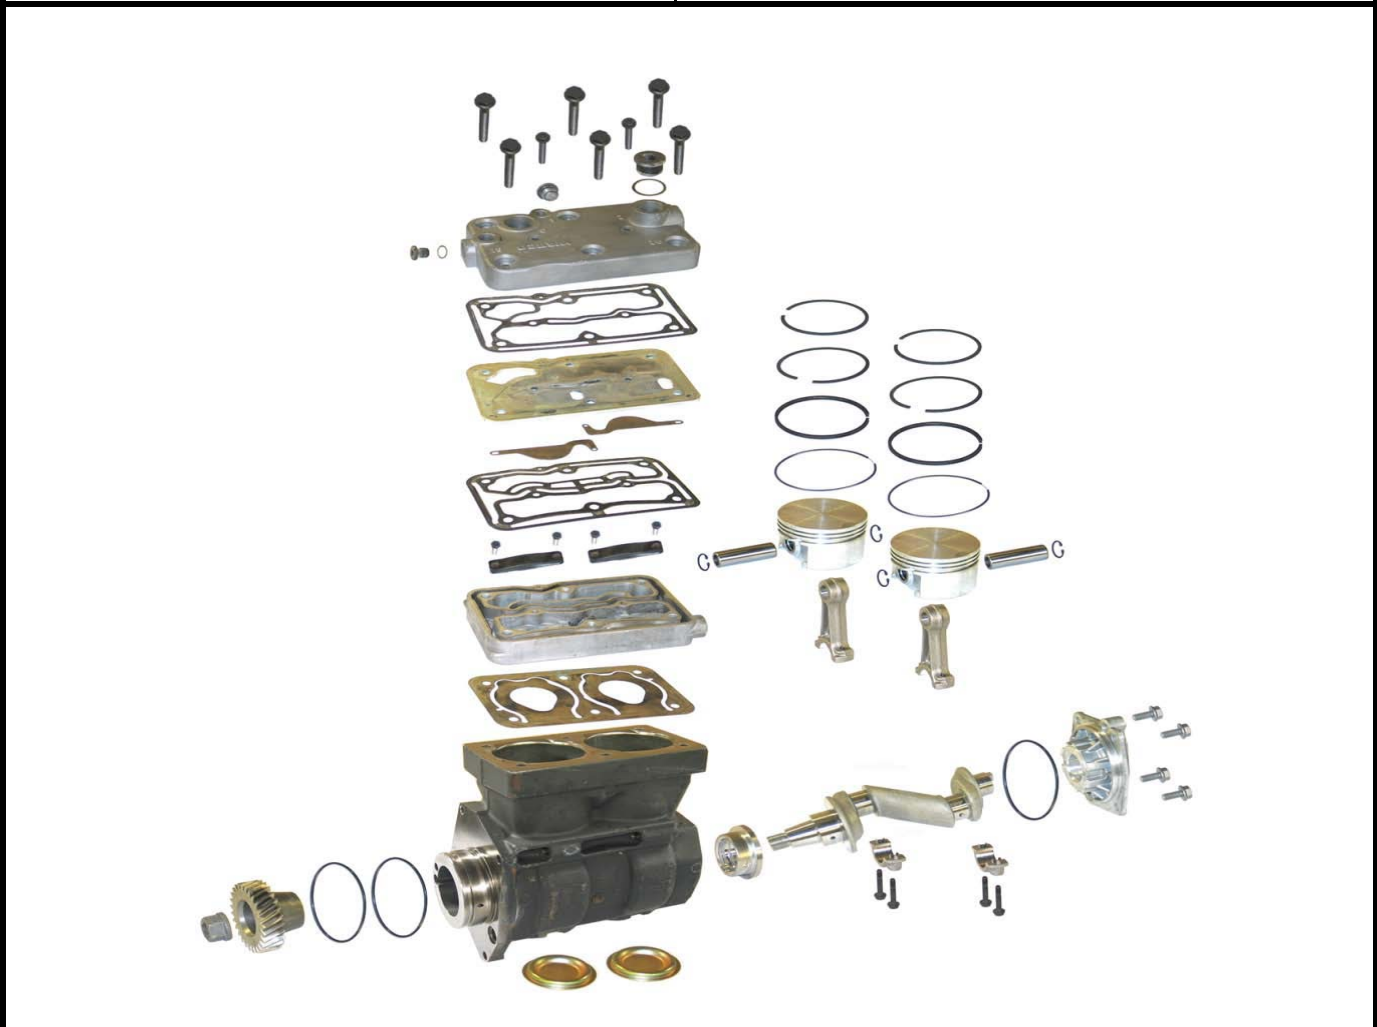

WABCO - twin cylinder
911.533.1Series

COMPRESSOR PART NR. AND CROSS REF.
911.553.100 - 457.130.12.15 Mercedes
911.553.103 - 457.130.22.15 Mercedes

REPAIR KIT PART NR.	DESCRIPTION
EKWA.95.CR	CONN ROD ALL
EKWA.123.32	CYL HEAD COMPLETE ALL
EKWA.120.8	MAIN CASTING ALL
EKWA.9.H	MAIN OVERHAUL ALL
EKWA.95.RP.STD	PISTON SET ALL
EKWA.95.R.STD	RINGSET ALL
EKWA.95.RP.010 +0.25MM	PISTON SET
EKWA.95.RP.020 +0.50MM	PISTON SET
EKWA.95.RP.040 +1.00MM	PISTON SET