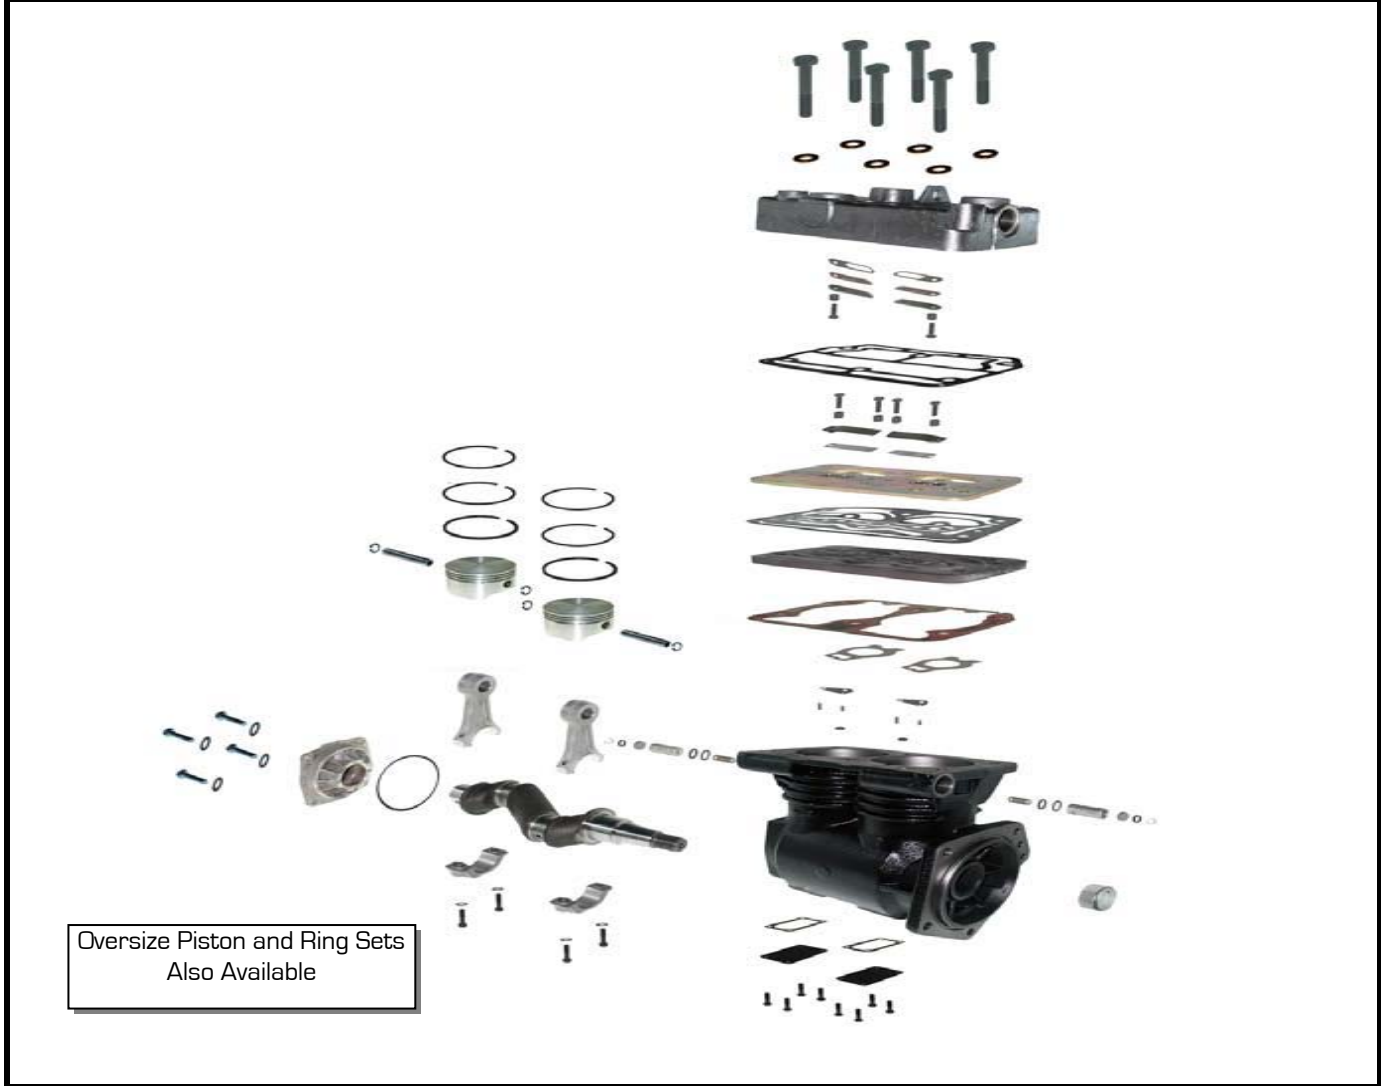

KNORR - twin cylinder
LP.4964 - 1380455 SCANIA

REPAIR KIT PART NR.	DESCRIPTION
EKK.120.6	MAIN CASTING
EKK.9.2.CF	REAR END COVER
EKK.9.2F	MAIN OVERHAUL
EKK.9.2F.CP	PLATE COMPLETE
EKK.9.2F.P	PLATE
EKK.9.2F.CR	CONN ROD COMPLETE
EKK.92.R.STD	RING SET
EKK.92.RP.STD	PISTON SET

Oversize Piston and Ring Sets
Also Available