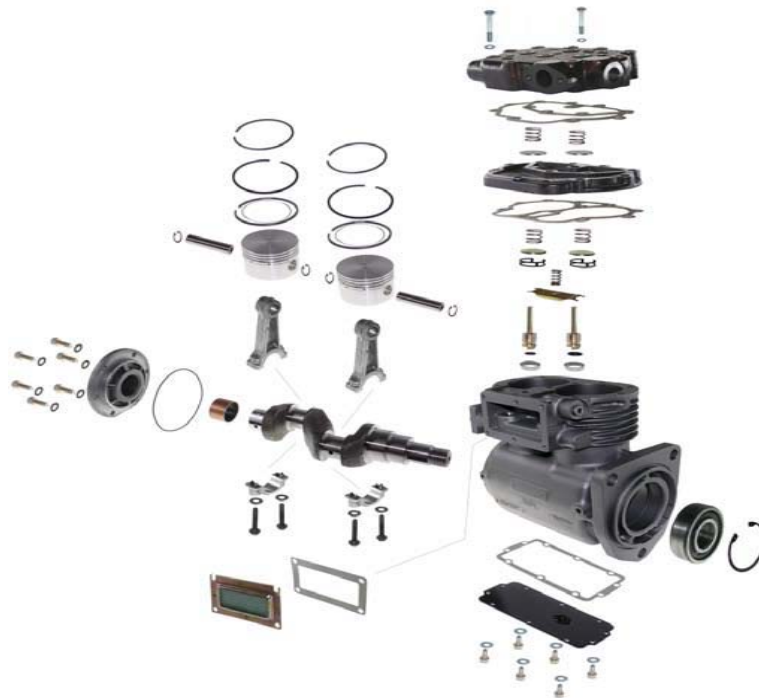

BENDIX

TYPE 15.5 COMP

COMPRESSOR PART NR AND CROSS REF.	
KZ.1228.1 - 394441 SCANIA	
KZ.396.2 - 571042 SCANIA	
KZ.433.1 - 8112781 VOLVO	
KZ.642.1 - 571181 SCANIA	
KZ.642.2 - 571043 SCANIA	
KZ.996.1 - 301525 SCANIA	
KZ.996.2 - 571182 SCANIA	
REPAIR KIT PART NR.	DESCRIPTION
EKBE.30.RP.010 (+0.25MM)	PISTON SET (X2) ALL
EKBE.30.RP.020 (+0.50MM)	PISTON SET (X2) ALL
EKBE.30.RP.030 (+0.75MM)	PISTON SET (X2) ALL
EKBE.30.RP.040 (+1.00MM)	PISTON SET (X2) ALL
EKBE.28.1 (+0.25MM)	RING SET
EKBE.28.2 (+0.50MM)	RING SET
EKBE.28.3 (+ 0.75MM)	RING SET
EKBE.120.1	CRANKCASE COMPLETE FOR KZ.433
EKBE.120.2	CRANKCASE COMPLETE(KZ.396-KZ.642-KZ.1228)
EKBE.120.6	CRANKCASE COMPLETE(KZ.996)
EKBE.122.1	CRANKSHAFT ALL
EKBE.123.1	CYL HEAD COMPLETE (KZ.396-433-996-1228)
EKBE.123.2	CYL HEAD COMPLETE (KZ.642)
EKBE.128.1	BEARING 72MM ALL
EKBE.27.10	VALVE PLATE 11 HOLES ALL
EKBE.27.3	BUSH (x10) ALL
EKBE.27.5P	MAIN OVERHAUL ALL
EKBE.27.6	FILTER ALL
EKBE.27.7	END COVER COMPLETE ALL
EKBE.27.8	CONN ROD COMPLETE ALL (X1)
EKBE.28	STD RING SET (X2) ALL
EKBE.30.RP.STD	PISTON SET (X2) ALL
EKBE.76	FILTER & GOVERNOR GASKETS ALL