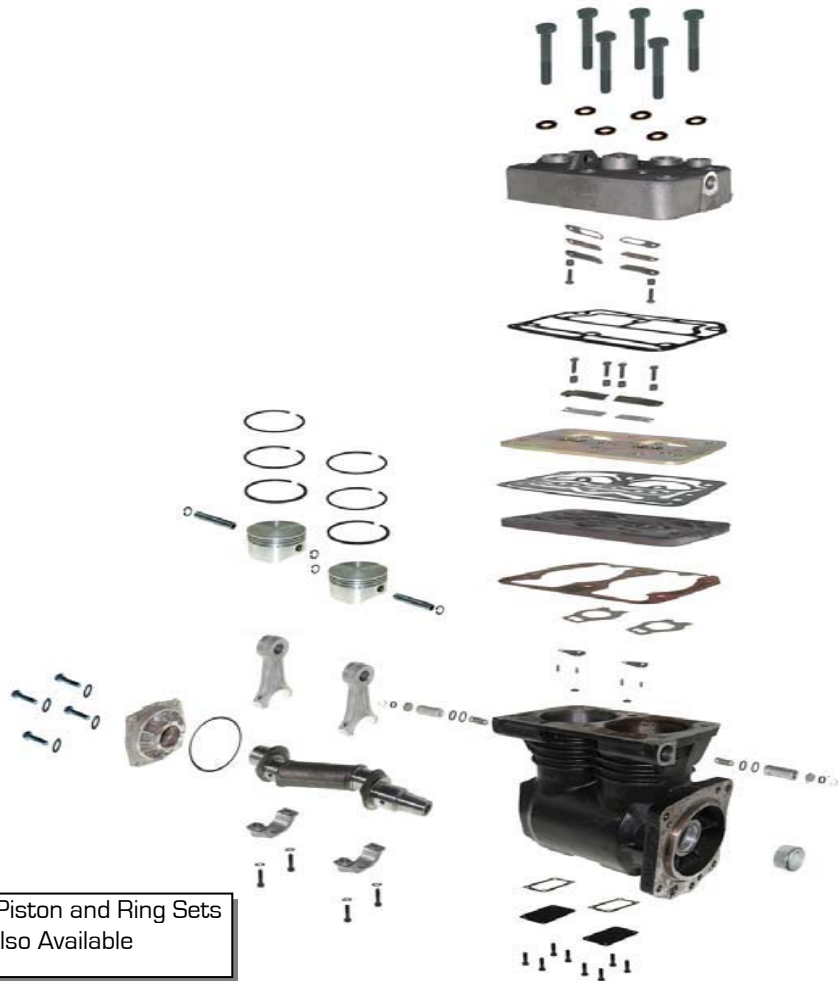

KNORR - twin cylinder

LP.4930 - 8112584 VOLVO
LP.4974 - 8113264 VOLVO

REPAIR KIT PART NR.	DESCRIPTION
EKK.120.3	MAIN CASTING
EKK.122.3	CRANKSHAFT
EKK.123.3	CYL HEAD COMPLETE
EKK.9.2.CF	REAR END COVER
EKK.9.2F	MAIN OVERHAUL
EKK.9.2F.CP	PLATE COMPLETE
EKK.9.2F.P	PLATE
EKK.9.2F.CR	CONN ROD COMPLETE
EKK.92.R.STD	RING SET
EKK.92.RP.STD	PISTON SET

Oversize Piston and Ring Sets
Also Available