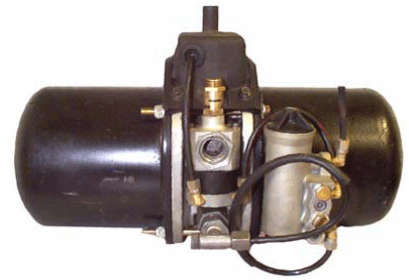

Haldex Series
71200
71201
71202
71209
71215
71216
83377
83378
83379
90028