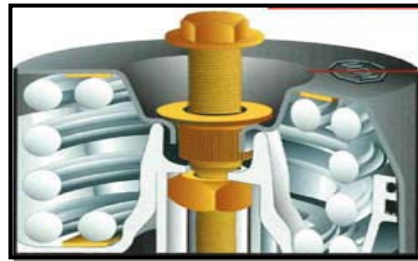

NEW MGM MODEL MJ SERIE S

Release Bolt Patented "Dual Threaded Bolt" design, an MGM Brakes exclusive, provides minimal bolt protrusion at maximum release.

<< Roll In >> Tamper Resistant Design with the MGM Brakes' patented "Rollin" Tamper resistant design, heavy gauge steel head is permanently "locked" to the rugged non-corrosive alloy 360 aluminium centre case to possibly prevent inadvertent disassembly of the

PART NR	SIZE	STROKE	A	AI	B	C	D	E	F	G	X
MJS2424ET549	24/24	76	261.8	31.5	201.7	187.5	121.7	120.7	M16X1.5	M16X1.5	300MM
MJS3022ET051	30/22	76	262.3	28	201.7	211.3	121.7	120.7	M16X1.5	M16X1.5	300MM
MJS3024ET549	30/24	76	262.3	28	201.7	211.3	121.7	120.7	M16X1.5	M16X1.5	300MM
MJS3028ET549	30/28	76	277.6	22.1	217.4	211.3	190.5	120.7	M16X1.5	M16X1.5	300MM
MJS3030ET549	30/30	76	277.6	22.1	217.4	211.3	190.5	120.7	M16X1.5	M16X1.5	300MM
MJS3628ET049	36/30	76	286.5	22.3	217.4	238.7	190.5	120.7	M16X1.5	M16X1.5	300MM

NEW MGM SPRING BRAKE 'MJB' FOR DISC BRAKES

PART NR	OEM R.	OE NR.
MJB1724ET053		68324692 5001862853
MJB2024ET052		68323934 5021201557
MJB2030ET711		68323037 5001849404
MJB2030ET712		68326038 5001849403
MJB2031ET052		68323489
MJB2124ET710		68322892 5010403132