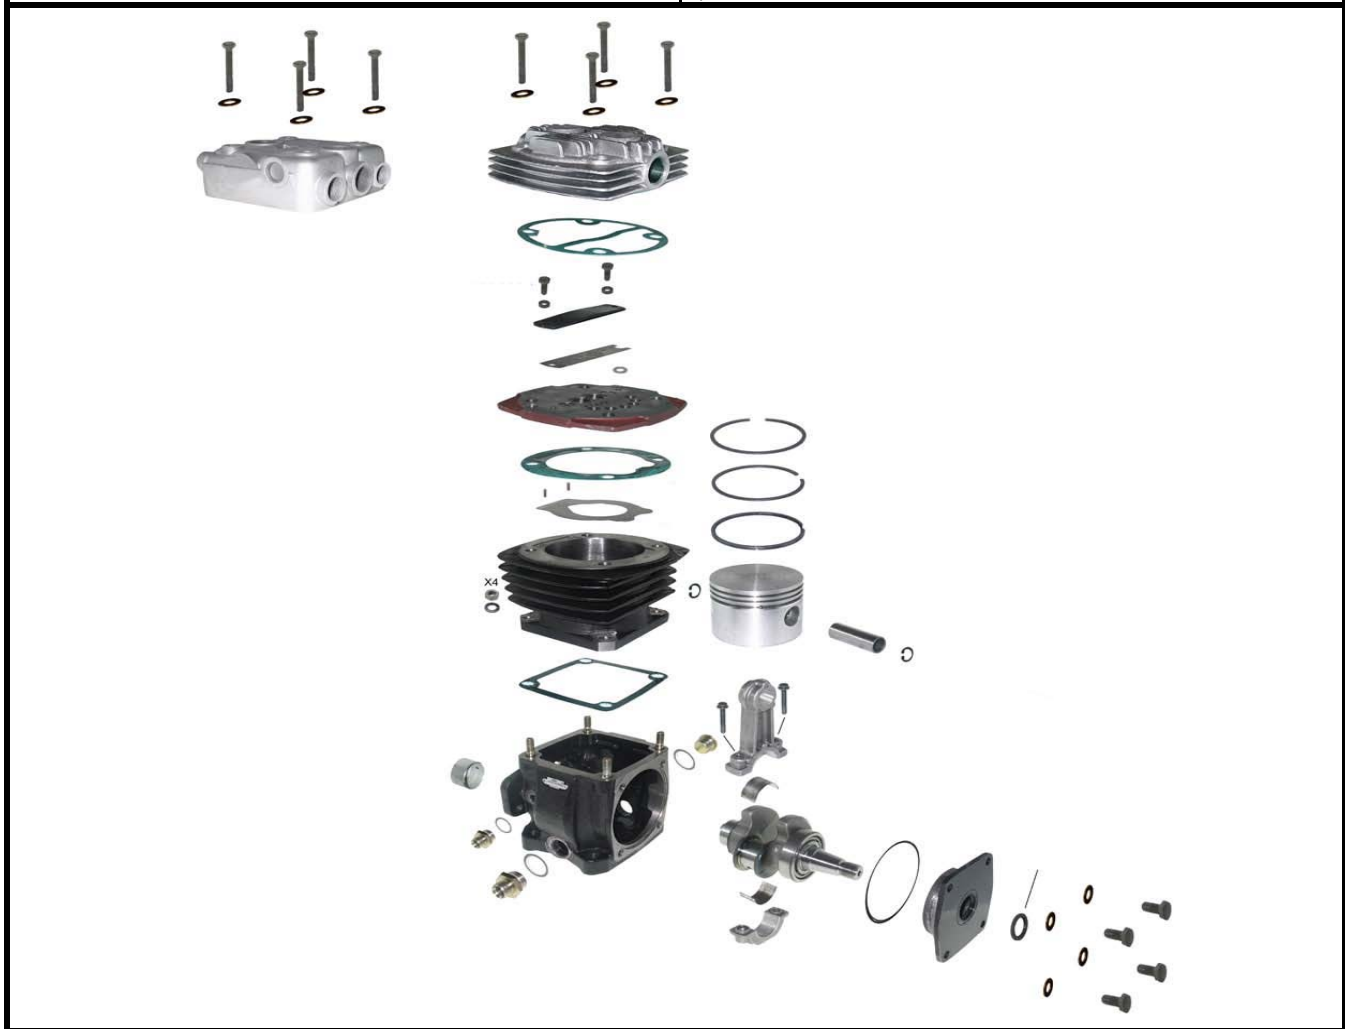

WABCO - single cylinder

411.034.501 & 411.034.531

411.034.501 - 001.131.55.01 MERCEDES
411.034.531 - 002.1312.15.01 MERCEDES

REPAIR KIT PART NR.	DESCRIPTION
EKWA.124.1	PLATE COMPLETE
EKWA.121.4	CRANKSHAFT
EKWA.123.15	CYL HEAD COMPLETE
EKWA.92.A	MAIN OVERHAUL
EKWA.125.1	CONN ROD COMPLETE
EKWA.93.3	PISTON & CYLINDER
EKWA.93.1	RINGSET
EKWA.127.3	R/KIT BUSH