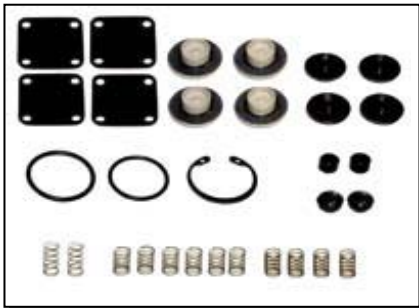

PRESSURE AND MULTI-CIRCUIT PROTECTION VALVES / AIR PROCESSING UNITS REPAIR KITS

EKK.3.3

EKK.3.4

EKK.80

EKWA.80

EKWA.51

EKWA.51.6

EKWA.51.7