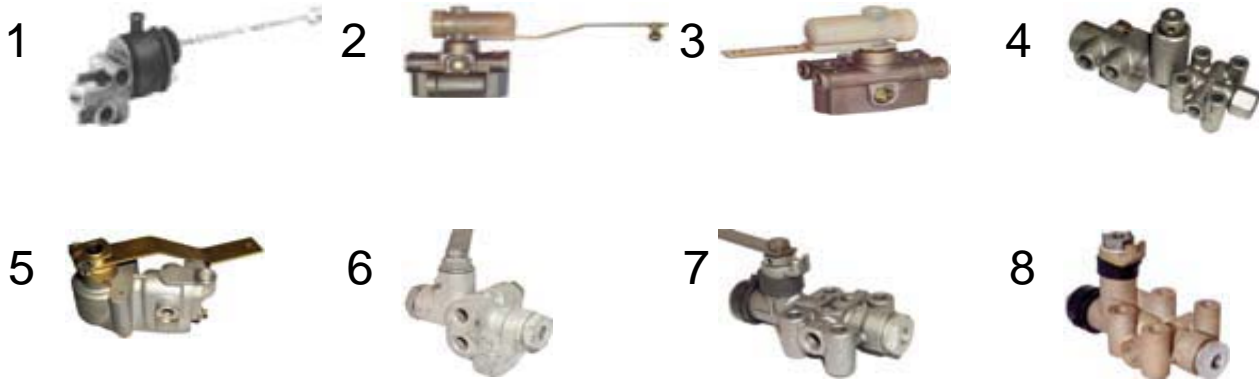

For all these part numbers the repair kit is EKWA.106

HEIGHT SENSORS & CONNECTORS

1	441.050.100
1	441.050.101
2	441.050.120
2	441.050.121
2	441.050.122
2	441.050.123

EBS Leveling Valves & Kits

*O.E. Manufacture name reference only