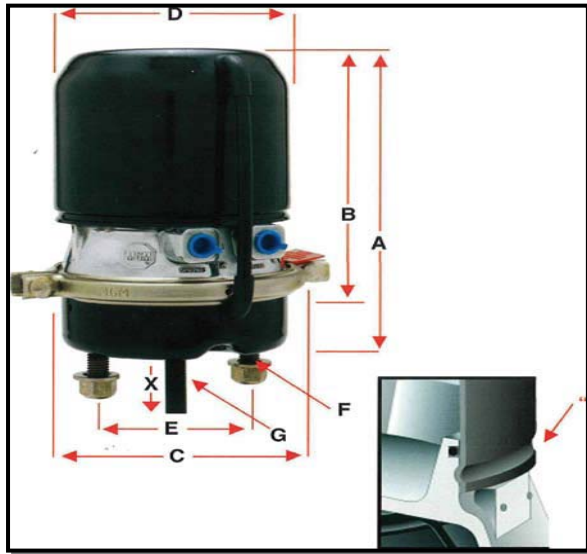

NEW MGM MODEL MJ SERIE S

Release Bolt Patented "Dual Threaded Bolt" design, an MGM Brakes exclusive, provides minimal bolt protrusion at maximum release.

<< Roll In >> Tamper Resistant Design with the MGM Brakes' patented "Rollin" Tamper resistant design, heavy gauge steel head is permanently "locked" to the rugged non-corrosive alloy 360 aluminium centre case to possibly prevent inadvertent disassembly of the

PART NR	SIZE	STROKE	A	AI	B	C	D	E	F	G	X
MJS2424ET549	24/24	76	261.8	31.5	201.7	187.5	121.7	120.7	M16X1.5	M16X1.5	300MM
MJS3022ET051	30/22	76	262.3	28	201.7	211.3	121.7	120.7	M16X1.5	M16X1.5	300MM
MJS3024ET549	30/24	76	262.3	28	201.7	211.3	121.7	120.7	M16X1.5	M16X1.5	300MM
MJS3028ET549	30/28	76	277.6	22.1	217.4	211.3	190.5	120.7	M16X1.5	M16X1.5	300MM
MJS3030ET549	30/30	76	277.6	22.1	217.4	211.3	190.5	120.7	M16X1.5	M16X1.5	300MM
MJS3628ET049	36/30	76	286.5	22.3	217.4	238.7	190.5	120.7	M16X1.5	M16X1.5	300MM

NEW MGM SPRING BRAKE 'MJB' FOR DISC BRAKES

PART NR	OEM R.	OE NR.
MJB1724ET053		68324692 5001862853
MJB2024ET052		68323934 5021201557
MJB2030ET711		68323037 5001849404
MJB2030ET712		68326038 5001849403
MJB2031ET052		68323489
MJB2124ET710		68322892 5010403132