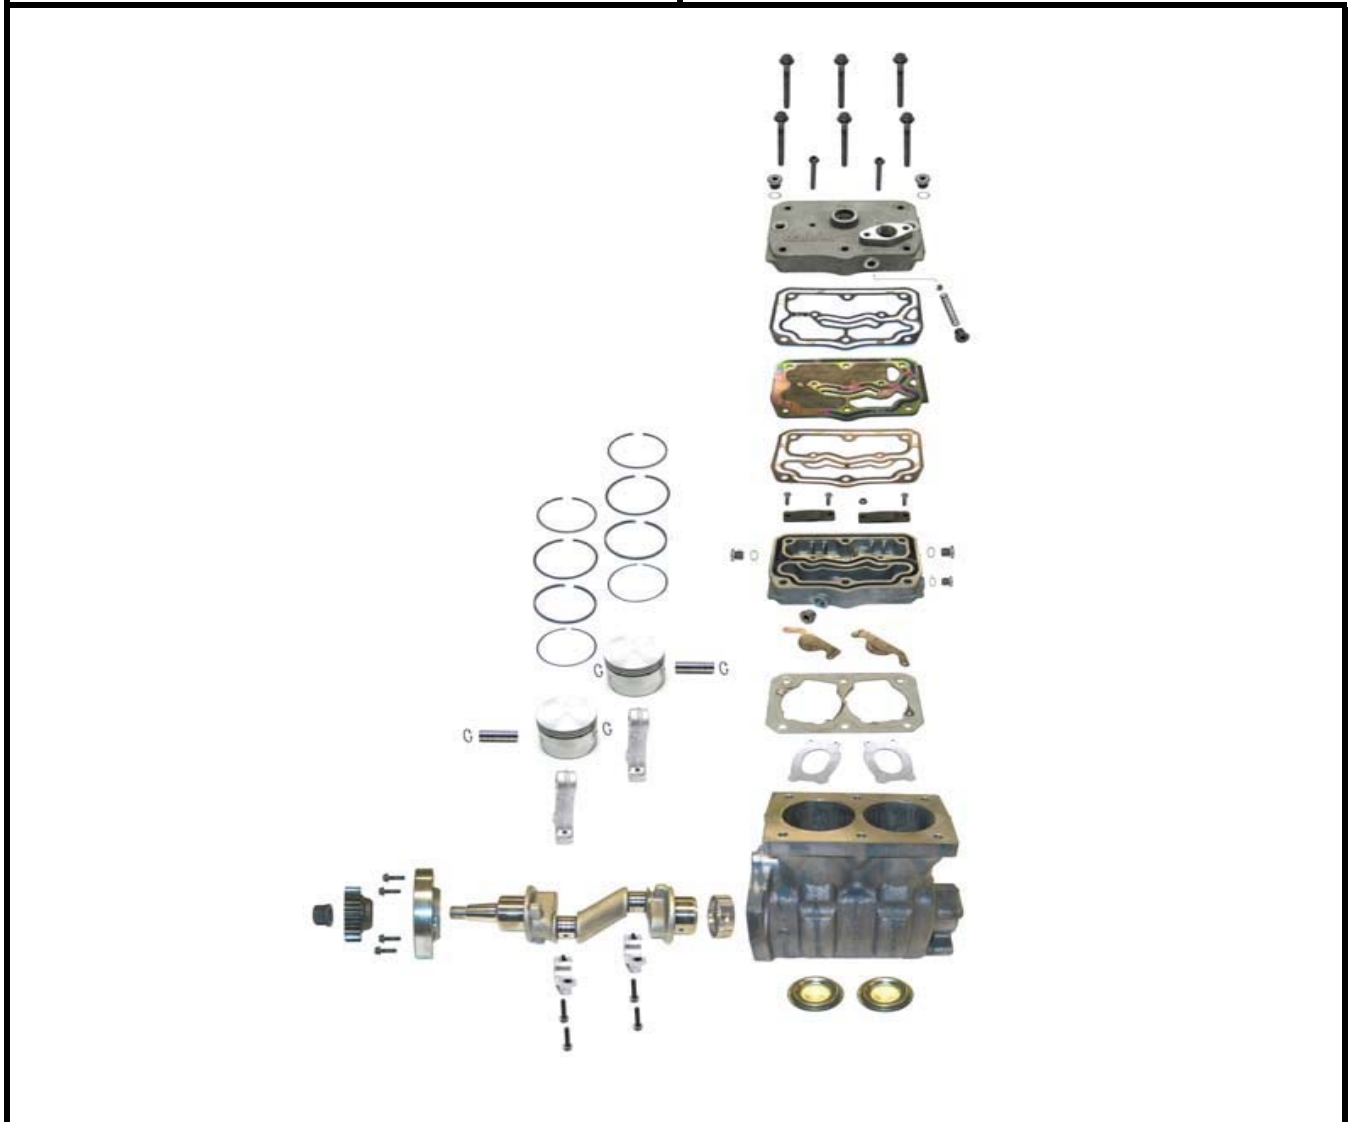

WABCO - single cylinder
412.442.000

COMPRESSOR PART NR.
412.442.000 5010550529 RVI
412.442.001 5010437567 RVI
REPAIR KIT AND DESCRIPTION
EKWA.107 MAIN OVERHAUL
EKWA.107.BU BUSH
EKWA.90.CR CONN ROD COMPLETE
EKWA.123.29 CYL HEAD COMPLETE
EKWA.120.6 MAIN CASTING
EKWA.90.RP.STD PISTON SET
EKK.9.R.STD RING SET
REPAIR KITS AND RINGSET & PISTONS
EKWA.90.RP.010 O.S. +0.25MM
EKWA.90.RP.020 O.S. +0.50MM
EKWA.90.RP.040 O.S. +1.00MM