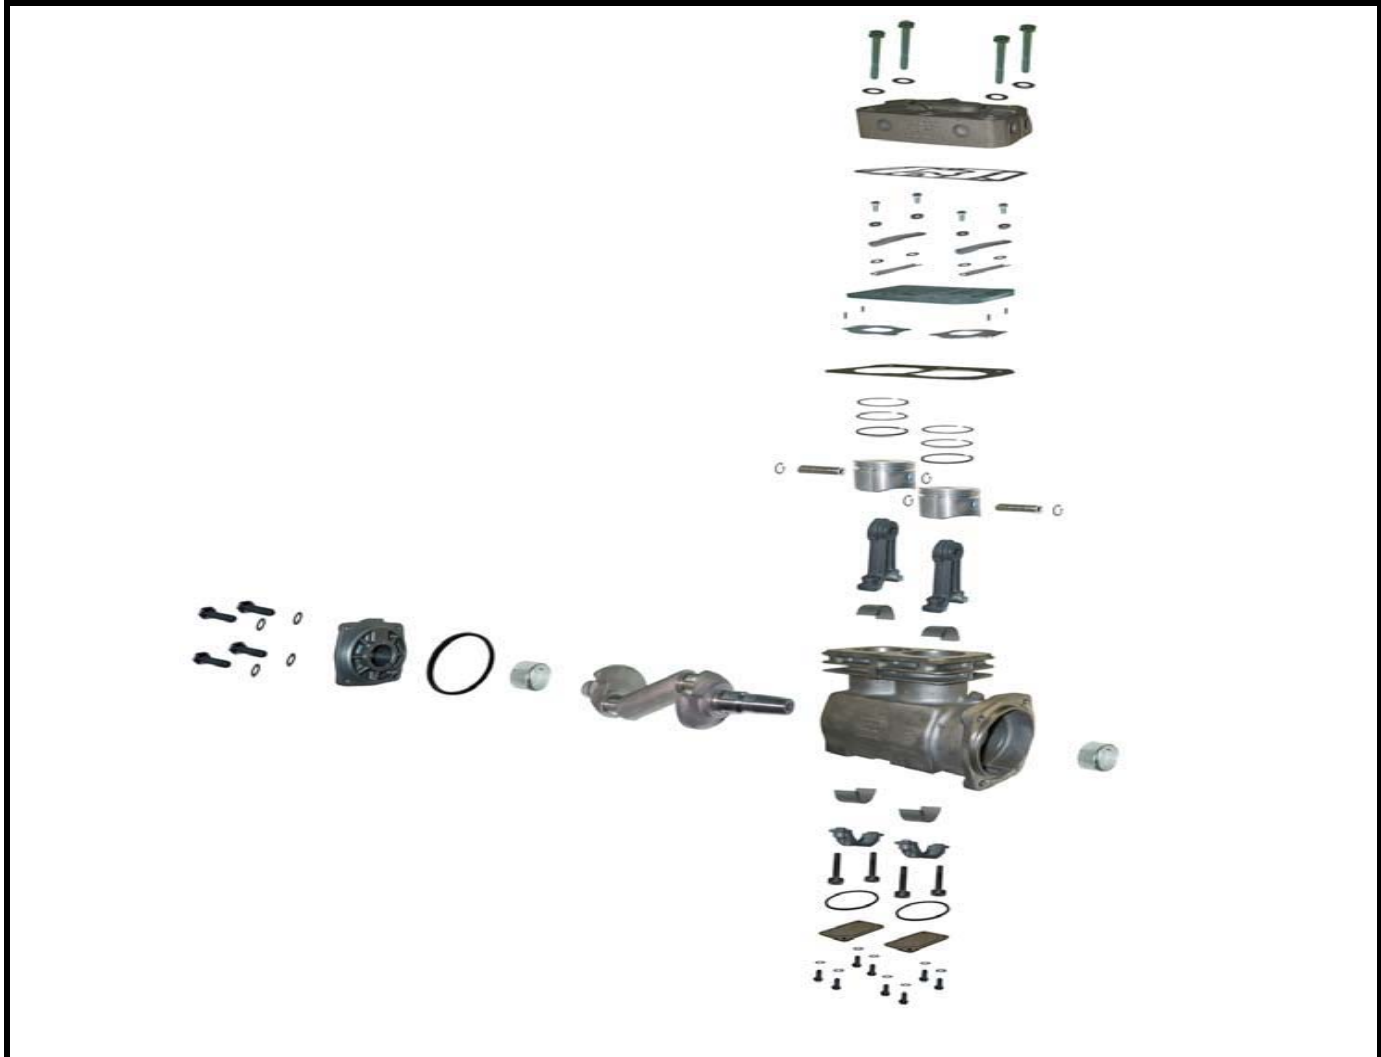

WABCO - twin cylinder

911.504.052 - 762788 DAF

REPAIR KIT PART NR.	DESCRIPTION
EKWA.125.14	CONN ROD
EKWA.122.5	CRANKSHAFT
EKWA.123.11	CYL HEAD COMPLETE
EKWA.124.9	PLATE COMPLETE
EKWA.120.1	MAIN CASTING
EKWA.90.C	MAIN OVERHAUL
EKWA.90.RP.STD	PISTON SET
EKK.9.R.STD	RINGSET
EKWA.127.1	R/KIT BUSH
EKWA.90.RP.010 (+0.25MM)	PISTON SET
EKWA.90.RP.020 (+0.50MM)	PISTON SET
EKWA.90.RP.040 (+1.00MM)	PISTON SET