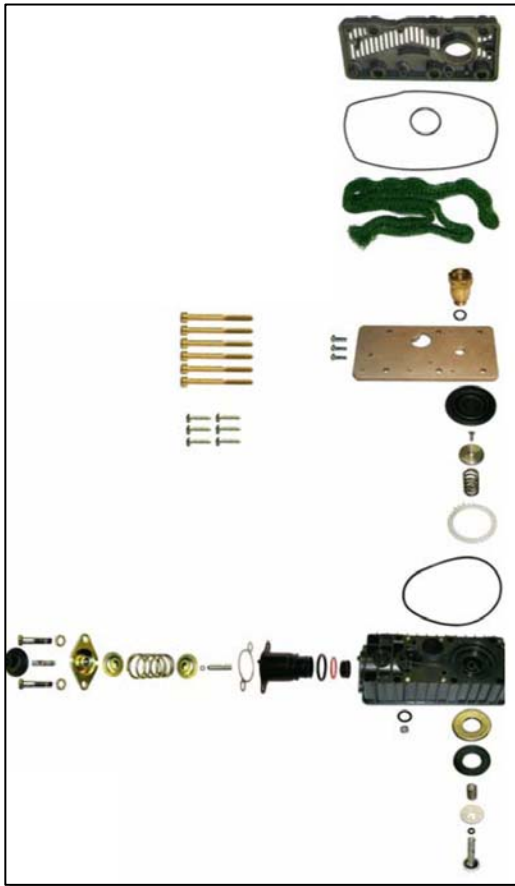

EBS Haldex Airdryers & Kits

1. **Haldex Series**
2. 78114
   - 78115
   - 78212
   - 78214
   - 78650
   - 78652
   - 78656
   - 78795
   - 77470

1