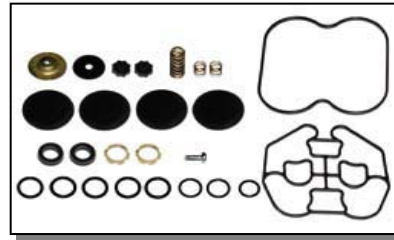

PRESSURE AND MULTI-CIRCUIT PROTECTION VALVES / AIR PROCESSING UNITS REPAIR KITS