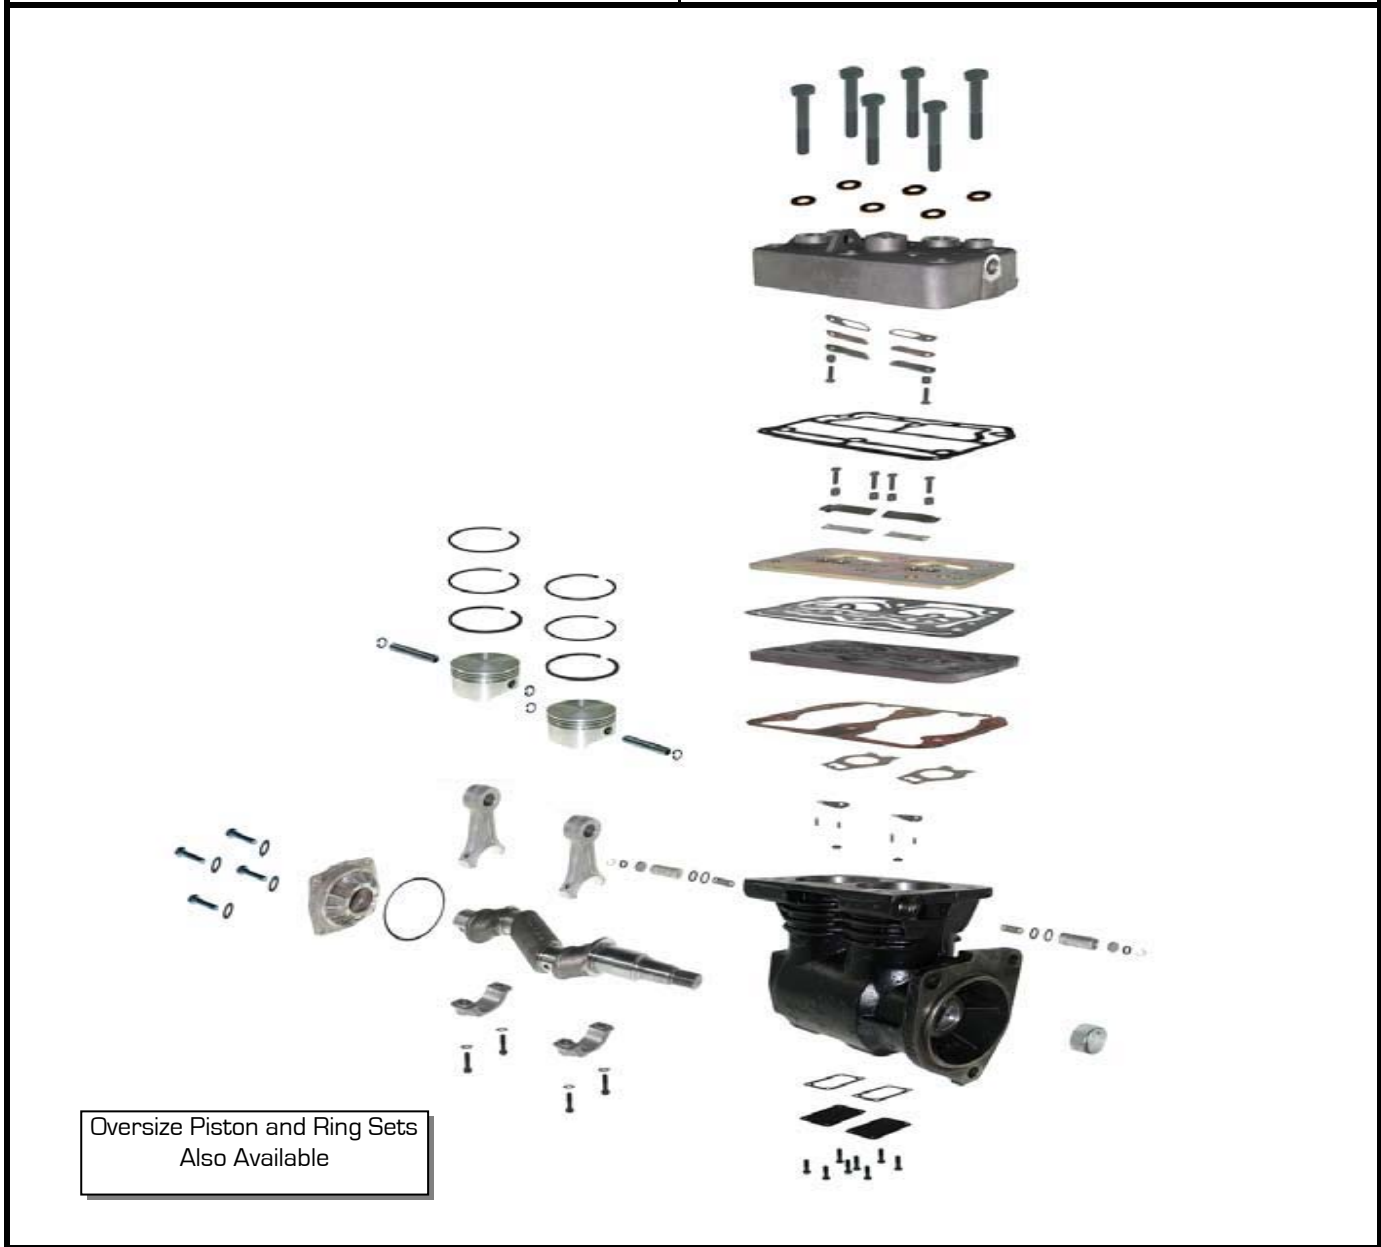

KNORR - twin cylinder

LP.4967 - 9521675 VOLVO
LP.4968 - 8113053 VOLVO

REPAIR KIT PART NR.	DESCRIPTION
EKK.120.7	MAIN CASTING
EKK.122.2	CRANKSHAFT
EKK.123.3	CYL HEAD COMPLETE
EKK.9.2.CF	REAR END COVER
EKK.9.2F	MAIN OVERHAUL
EKK.9.2F.CP	PLATE COMPLETE
EKK.9.2F.P	PLATE
EKK.9.2F.CR	CONN ROD COMPLETE
EKK.92.R.STD	RING SET
EKK.92.RP.STD	PISTON SET

Oversize Piston and Ring Sets
Also Available