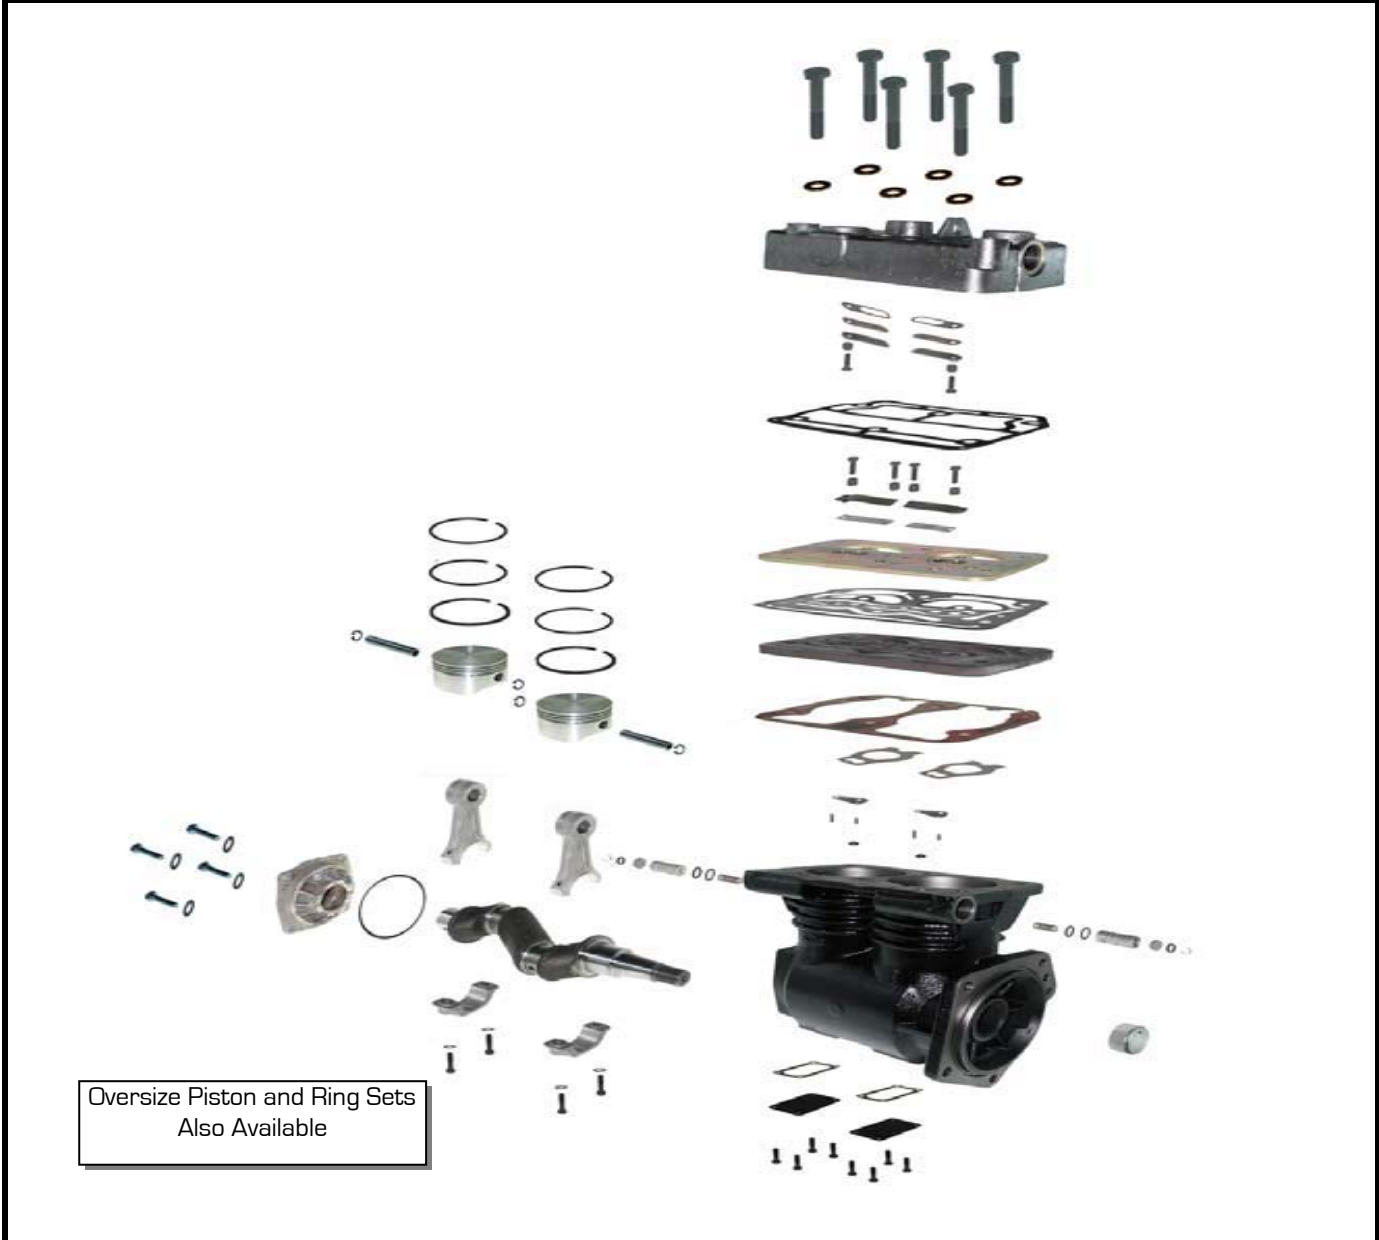

KNORR - twin cylinder
LP.4985 - 8113405 VOLVO

REPAIR KIT PART NR.	DESCRIPTION
EKK.120.7	MAIN CASTING
EKK.122.5	CRANKSHAFT
EKK.123.5	CYL HEAD COMPLETE
EKK.9.2G	MAIN OVERHAUL
EKK.9.2G.CP	PLATE COMPLETE
EKK.9.2G.BU	BUSH
EKK.9.2F.CR	CONN ROD COMPLETE
EKK.92.R.STD	RING SET
EKK.92.RP.STD	PISTON SET