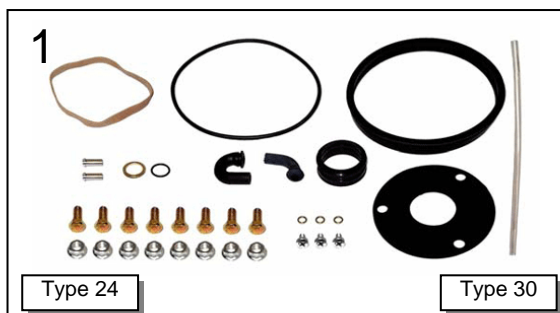

EBS WABCO Sprig Brake Chambers G Type

1

1	9254911110	TY24/30 SPRING BRAKE G TY	EKWA.47.1G
1	9254911240	TY24/24 SPRING BRAKE	EKWA.48.1G
1	9254911330	TY24/30 SPRING BRAKE	EKWA.47.1G
1	9254911350	TY24/30 SPRING BRAKE	EKWA.47.1G
1	9254911410	TY24/24 SPRING BRAKE HFL 1	EKWA.48.1G
1	9254919000	TY24/24 SPRING BRAKE	EKWA.47.1G
1	9254919010	TY24/24 SPRING BRAKE	EKWA.48.1G
1	9254921020	TY30/30 SPRING BRAKE G TY	EKWA.47.1G
1	9254922010	TY30/24 SPRING BRAKE	EKWA.48.1G
1	9254941080	TY16/24 SPRING BRAKE G TY	EKWA.48.1G
1	9254314230	TY24/30 SPRING BRAKE	EKWA.47.1G
1	9254314900	TY24/30 SPRING BRAKE	EKWA.47.1G
1	9254324830	TY30/30 SPRING BRAKE	EKWA.47.1G
1	9254324860	TY30/30 SPRING BRAKE	EKWA.47.1G
1	9254211410	TY24/24 DISC BRAKE	EKWA.48.1G
1	9254211420	TY24/24 DISC BRAKE	EKWA.48.1G
1	9254211440	TY24/24 DISC BRAKE	EKWA.48.1G
1	9254211450	TY24/24 DISC BRAKE	EKWA.48.1G

Kit Number	
1	EKWA.48.1G
1	EKWA.47.1G