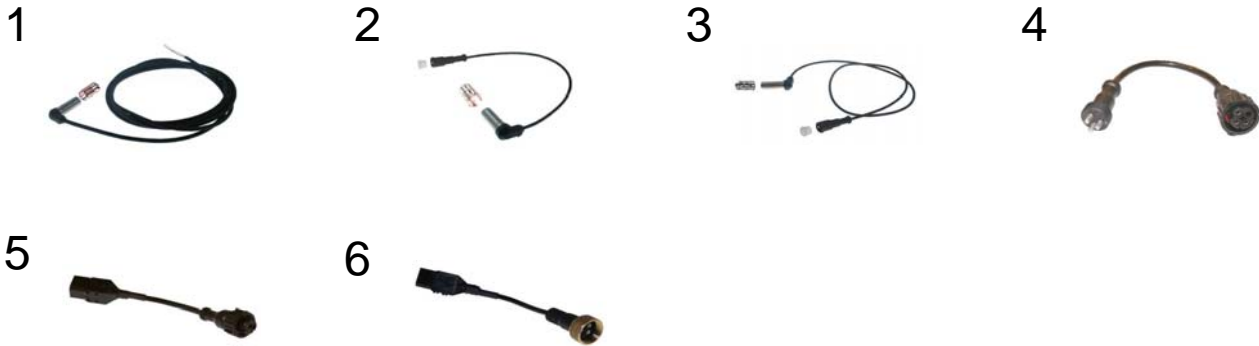

EKWA.31.3

ABS SENSORS

Pic	Part NR	Kit NR
1	EKWA.110	Rod sensor 3,55 m long socket
1	EKWA.110	Rod sensor 3,55 m long socket
1	EKWA.110	Rod sensor 3,55 m long socket
2	EKWA.110.1	Rod sensor 0,4 m long socket
2	EKWA.110.1	Rod sensor 0,4 m long socket
3	EKWA.110.2	Rod sensor 1,0 m long socket
3	EKWA.110.2	Rod sensor 1,0 m long socket
4	EKWA.110.3	Cable Bayonet Din - M24x1
5	EKWA.110.20	Cable Bayonet Din-SQUARE CONNECTOR
6	EKWA.110.21	Cable M24x1-SQUARE CONNECTOR