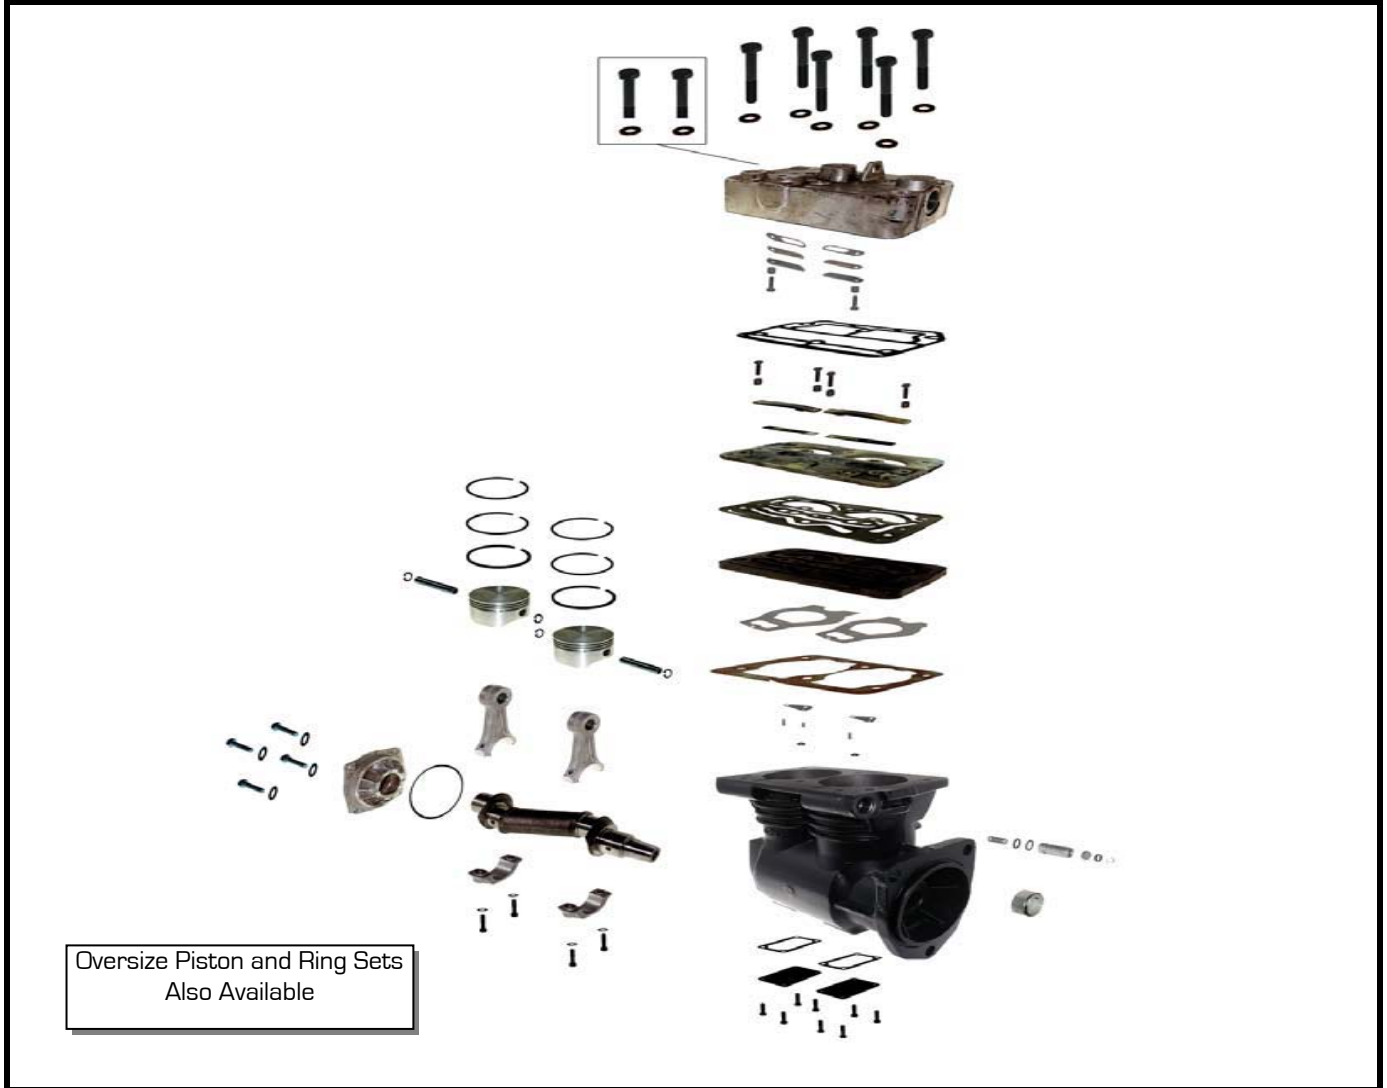

KNORR - twin cylinder
LP.4934 - 8112543 VOLVO

REPAIR KIT PART NR.	DESCRIPTION
EKK.120.4	MAIN CASTING
EKK.122.2	CRANKSHAFT
EKK.123.3	CYL HEAD COMPLETE
EKK.9.2.CF	REAR END COVER
EKK.9.2F	MAIN OVERHAUL
EKK.9.2F.CP	PLATE COMPLETE
EKK.9.2F.P	PLATE
EKK.9.2F.CR	CONN ROD COMPLETE
EKK.92.R.STD	STD RING SET
EKK.92.RP.STD	.STD PISTON SET