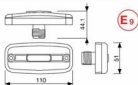

Side Marker Lamp with L.E.D. Light

Finland Type (includes three L.E.D)

With Bracket

Code Nr : 1651L

Without Bracket

Code Nr : 0651L

E9