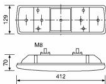

TAIL LAMPS

Five Chamber Tail Lamp

With Reverse Light
Code Nr : U0221L

Cover Lens (same for left and right)
Code Nr : U0221C

0221

Left lamp (With Fog & Number Plate Light)

Code Nr.: L0100L

Right lamp (With Reverse & Number Plate Light)

Code Nr.: R0100L

Cover Lens

Left lens (With Fog Light)

Code Nr.: L0100C

Right lens (With Reverse Light)

Code Nr.: R0100C