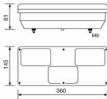

Six Chamber Tail Lamp

Left Lamp

Code Nr : L0121LSK

Right Lamp

Code Nr : R0121LSK

Cover Lens

Code Nr : U0121CSK

Left Lamp (with reverse light)

Code Nr : L0121LKB

Right Lamp (with reverse light)

Code Nr : R0121LKB

Cover Lens

Code Nr : U0121CKB

0121

Tail Lamp (Replaces British Trailer)

Code Nr : U0297L

Cover Lens

Red Cylindrical Code Nr : U0326CK

Amber Cylindrical Code Nr : U0326CS

Amber Conical Code Nr : U0329CS