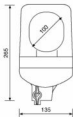

REVOLVING LAMPS

Rotating Beacon

Replaces Bosch

12V Lamp

Code Nr : U0278L

24V Lamp

Code Nr : U0209L

Lens

Code Nr : U0322C

Amber, red & blue colours are available

0278-0209

Rotating Beacon

Replaces Bosch

With magnetised housing

12V Lamp

Code Nr : U0269L

24V Lamp

Code Nr : U0271L

Lens

Code Nr : U0322C

Amber, red & blue colours are available

**0269
0271**

Rotating Beacon

Replaces Bosch

Rod Mounted

12V Lamp

Code Nr : U0322L

24V Lamp

Code Nr : U0323L

Cover Lens

Code Nr : U0322C

Amber, red & blue colours are available

0322-0323

Ellipse Shape Rotating Beacon

(Revolving Light)

With magnetic housing

Lamp, 12V

Code Nr.: U0266L

Lamp, 24V

Code Nr.: U0267L

Lens

Code Nr.: U0266C

Available red, green, blue, yellow

**0266
0267**