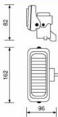

5001

With Parking Light
Code Nr.: U7052L
Without Parking Light
Code Nr.: U7051L

7051
7052

Shark Type
Set
With cover lens
Code Nr : U0299L

0299

0298

Shark Type
Set
w/o cover lens
Yellow
Code Nr : U0298LS
Clear
Code Nr : U0298LB

Eagle Type
Set
Double Colour : Yellow/clear
Code Nr : U0261L

0261

Shark Plus Type
Set
Double colour : Yellow/clear
Code Nr : U0270L

0270