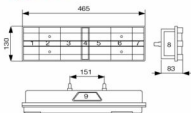

- 1- REVERSING
- 2- REAR FOG
- 3- POSITION
- 4- REFLECTOR
- 5- STOP
- 6- SIGNAL
- 7- END OUTLINE LIGHT
- 8- SIDEMARKER
- 9- NUMBERPLATE LIGHT

Cover Lens Code: 0031C

Number of pieces in a unit package.....2 items
Number of unit in a case box.....40 items
Box dimensions.....49x103x57
Box Weight.....54 Kgs.

SERTPLAS REFERENCE			A	B	C	D	E	F	
	Left	Right	With Universal Gromet and Cable	8 Poles Schlemmer Socket	10 Poles Iveco Socket	Austrian Type 7 Poles Socket	With AMP Socket	Without Cable	
EML0031LA	●		●						Place of the socket Please add BC, US, SE to the end of our reference
EMR0031LA		●	●						
EML0031LB	●			●					
EMR0031LB		●		●					
EML0031LC	●				●				
EMR0031LC		●			●				
EML0031LD	●					●			
EMR0031LD		●				●			
EML0031LE	●						●		
EMR0031LE		●					●		
EML0031LF	●							●	
EMR0031LF		●						●