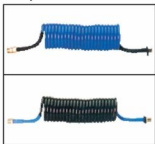

Auxiliary Line - Blue

Turns	16	18	19	22
Thread	M16x1.5	M16x1.5	M16x1.5	M16x1.5
	M22x1.5	M22x1.5	M22x1.5	M22x1.5
	1/2BSP	1/2BSP	1/2BSP	1/2BSP

P.S. M18x1.5 thread female fitting is available