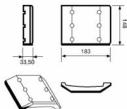

FIFTH WHEEL

**Fifth Wheel Rubber Cushion, Set (Upper & Lower)
Big Type (2 Pcs)**

Code Nr.: DM004508

DM004508