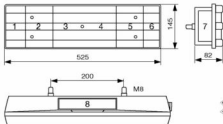

0254

Truck & Trailer
(Actros)

- 1- END-OUTLINE
- 2- SIGNAL
- 3- STOP
- 4- POSITION
- 5- REVERSE
- 6- FOG
- 7- SIDE MARKER
- 8- NR. PLATE LIGHT