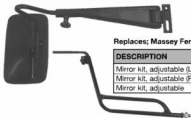

Replaces; Massey Ferguson

DESCRIPTION	CODE NR.	DIMENSIONS	OEM CODE
Mirror kit, adjustable (Left)	SPA076 110L	280x530 up to 770	
Mirror kit, adjustable (Right)	SPA076 110R	280x530 up to 770	
Mirror kit, adjustable	SPA077 110