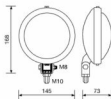

Stop Light

Metal, chrome plated
With glass lens
Code Nr : U0220LK