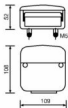

Tail Lamp Caravan Type

Left Lamp (with numberplate light)
Code Nr : L0076L
Right Lamp
Code Nr : R0076R
Cover Lens
Code Nr : U0076C

Front Lamp Caravan Type

Code Nr : U0078L
Cover Lens
Code Nr : U0078C

0076
0078