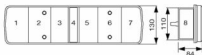

- 1- END - OUT LINE LIGHT
- 2- SIGNAL
- 3- STOP
- 4- REFLECTOR
- 5- POSITION
- 6- REAR FOG
- 7- REVERSE
- 8- SIDE MARKER
- 9- Nr. PLATE LIGHT