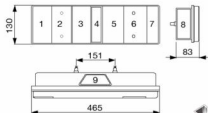

SERTPLAS®

Lighting

REAR COMBINATION LAMPS