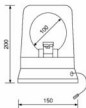

Rotating Beacon

Replaces Bosch

With magnetised housing

12V Lamp

Code Nr : U0269L

24V Lamp

Code Nr : U0271L

Lens

Code Nr : U0322C

Amber, red & blue colours are available

**0269
0271**