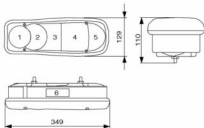

Rear Combination Lamps
(Compact and Highly Decorative)

Cover Lens Code: 0094C

- Normally we have numberplate light on the left side lamp.
- Please precise on your order if you have a special requirement.

Number of pieces in a unit package.....2 items
Number of unit in a case box.....40 items
Box dimensions.....45,5x76,5x61
Box Weight.....32 Kgs.

		Common Used			
		A	E	Z	
SERTPLAS REFERENCE	L e f t	With Universal Gromet and Cable	With AMP Socket	Without Cable	
L0094LA	●	●			
R0094LA		●			
L0094LE	●		●		
R0094LE		●	●		
L0094LZ	●			●	
R0094LZ		●		●