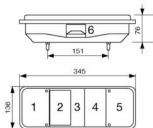

Left Lamp (with numberplate light)
Code Nr: L0205L

Right Lamp
Code Nr: R0205L

Cover Lens (same for left and right)
Code Nr: U0205C

Number of pieces in a unit package.....2 Items
Number of unit in a case box.....60 items
Box dimensions.....37x98x73,5
Box Weight.....47 Kgs.

		Common Used			
		A	B	E	F
SERTPLAS REFERENCE	Left Right	With Universal Gromet and Cable	8 Poles Schlemmer Socket	With AMP Socket	Simple Gromet Without Cable
EML0205LA	●	●			
EMR0205LA		●			
EML0023LB	●		●		
EMR0023LB			●		
EML0205LE	●			●	
EMR0205LE				●	
EML0205LF	●				●
EMR0205LF					●