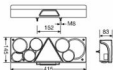

### Sertplas Design 2010 Trailer Tail Lamp

Left Lamp  
Code Nr.: L0302L  
Right Lamp  
Code Nr.: R0302L

Left Cover Lens  
Code Nr.: L0302C  
Right Cover Lens  
Code Nr.: R0302C

Common use with Austrian Socket