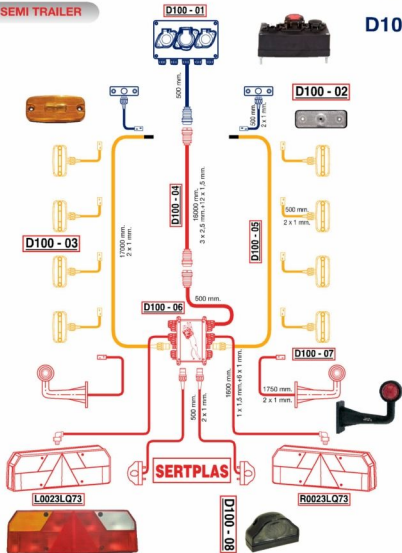

SERTPLAS®

Dorset for Trailer

SEMI TRAILER

D100

We would be pleased to supply DORSETs according to your special requirement.