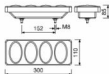

Four Chamber Tail Lamp

Lamp

Code Nr.: U0914L

Cover Lens

Code Nr.: U0914C