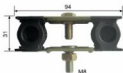

Shock Absorber for Tail Lamps

Code Nr : 0344A

Suitable for all types of truck

0344