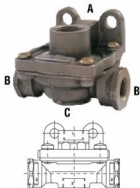

QUICK RELEASE VALVES (QUICK-DRYING AIR)

The valve is mounted between and connected to pair of brake actuators, the purpose of which is to discharge air from the actuators to atmosphere at completion of brake application.

Supply A	Delivery B	Exhaust C	OE - NO	Code Nr.
M22 x 1,5	M22 x 1,5	M22 x 1,5	973 500 000 0 81 52115 6009 000 429 25 44 1581929	F3821H1
M22 x 1,5	M22 x 1,5	M16 x 1,5		F3821H2
M22 x 1,5	M16 x 1,5	M22 x 1,5		F3821H3
1/2 in NPTF	1/4 in NPTF	3/8 in NPTF		F3821H4
1/2 in NPTF	3/8 in NPTF	3/8 in NPTF		F3821H5

3821