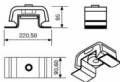

BUSHES

Bushes (Various Type)

Code Nr.: DM004505

DM004505

Engine Suspension Rubber

Code Nr.: DM004506

DM004506

Engine Suspension Rubber

Code Nr.: DM004507

DM004507