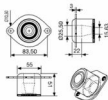

Bushes (Various Type)

Code Nr.: DM004505

DM004505

Engine Suspension Rubber

Code Nr.: DM004506