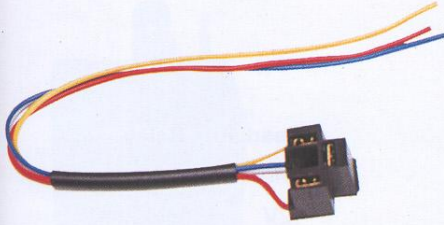

Chrysler AS 600 Dodge

Code Nr : E2868S

Fuse Holder

Code Nr : E2260S

Battery Connector

Fixed to Cigarette Lighter Hole

Code Nr : E2022F

Miscellaneous