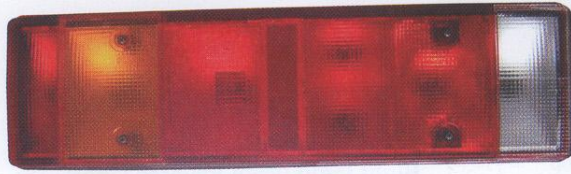

SERTPLAS®

2004 New production

Type of socket	Seven Chamber Tail Lamp
	Iveco Type Socket Code Nr.: 0030LQ71
	Schlemmer Type Socket Code Nr.: 0030LQ72

0030

Shock Absorber for Tail Lamps

Code Nr.: 0344A

Suitable for all types of truck

0344

IMT Tractor Tail Lamp

Left Lamp
Code Nr.: L0045L

Right Lamp
Code Nr.: R0045L

0045

Tractor Front Headlamp (Grid Protected)

With Parking Light
Code Nr.: U5028L

Without Parking Light
Code Nr.: U5029L

5028 5029

Tractor Rear Workinglamp (Grid Protected)

With Parking Light
Code Nr.: U5030L

Without Parking Light
Code Nr.: U5031L

Honey comb pattern glass is available

5030 5031