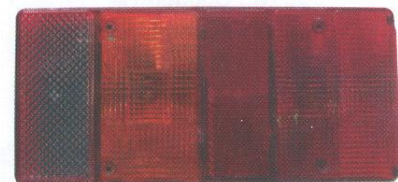

Caravan Tail Lamp

Left lamp (With Fog & Number Plate Light)
Code Nr.: L0171L

Right lamp (With Reverse & Number Plate Light)
Code Nr.: R0171L

Cover Lens

Left lens (With Fog Light)
Code Nr.: L0171C

Right lens (With Reverse Light)
Code Nr.: R0171C

0171