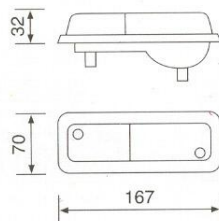

Front Signal Lamp

Replaces Renault 12 old type

Left Lamp

Code Nr : L0213L

Right Lamp

Code Nr : R0213L

Left Cover Lens

Code Nr : L0213C

Right Cover Lens

Code Nr : R0213C