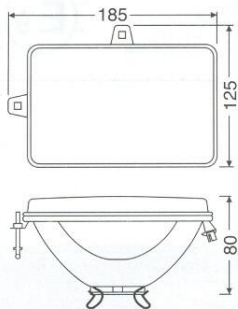

SERTPLAS®

2004 New production

Rectangular Headlamp Reflector