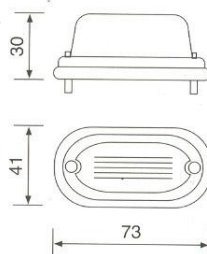

SERTPLAS®

Rear, front, side & marker lights

Marker Lamp

Metal, chrome plated
Code Nr : U0115L

Cover Lens
Code Nr : U0115C

Red, amber, blue, green & clear colours are available

Marker Lamp (Flashing type)

Code Nr : U0187L