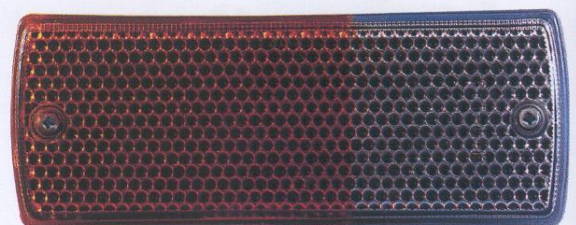

Cover Lens

Code Nr : U0043C