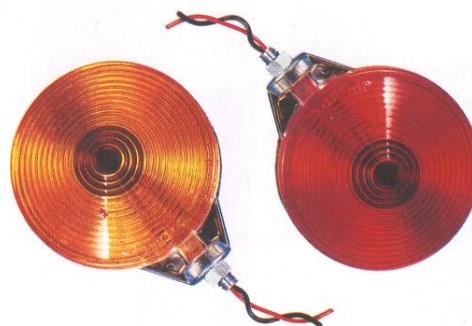

Signal Lamp

Black body
Code Nr : U0062L
Chrome plated body
Code Nr : U0063L
Cover Lens
Code Nr : U0062CS

Red & amber colours are available

Position Lamp

Code Nr : U0064L
Cover Lens
Code Nr : U0064C

Red, amber, blue, green & clear colours are available