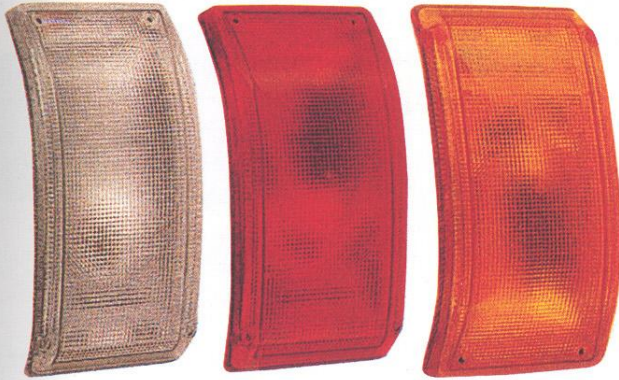

Rear, front, side & marker lights