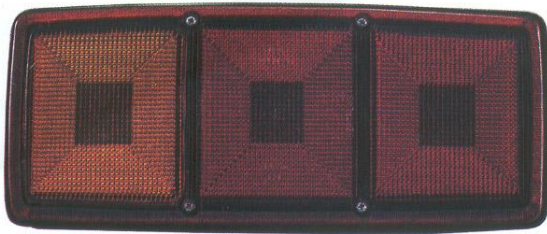

Five Chamber Tail Lamp

Left Lamp (with numberplate light)

Code Nr : L0205L

Right Lamp

Code Nr : R0205L

Cover Lens (same for left and right)

Code Nr : U0205C

Rear, front, side & marker lights