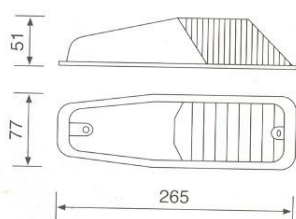

Position Lamp

Code Nr : U0282L

Red, clear, blue, green & amber colours are available