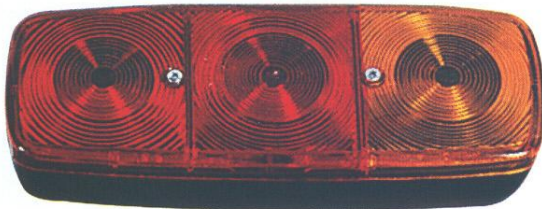

Three Chamber Tail Lamp

Left Lamp (with numberplate)

Code Nr : L0029LSK

Right Lamp

Code Nr : R0029LSK

Cover Lens

Code Nr : U0029CSK

Left Lamp (with numberplate & reverse light)

Code Nr : L0029LKB

Right Lamp (with reverse light)

Code Nr : R0029LKB

Cover Lens

Code Nr : U0029CKB