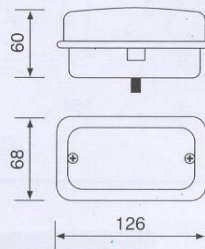

Cover Lens

Stop Cover Lens

Code Nr : U1114C

Signal Cover Lens

Code Nr : U1115C