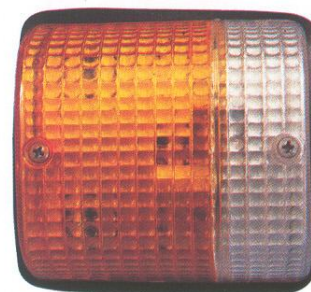

SERTPLAS

Rear, front, side & marker lights

Signal Lamp (Replaces Bedford Lorry)

Code Nr : U0014L

Big Cover Lens (Amber)

Code Nr : U0014CS

Small Cover Lens

Red Colour

Code Nr : U0014CK

Clear Colour

Code Nr : U0014CB

Signal Lamp

Amber (One colour)
Lamp

Code Nr : U0288L

Cover Lens

Code Nr : U0288C

Amber/clear (Double colours)
Lamp

Code Nr : U0217L

Cover Lens

Code Nr : U0217C

Front & Tail Lamp

Front Lamp

Code Nr : U0009LSE

Front Cover Lens

Code Nr : U0009CSI

Tail Lamp

Code Nr : U0009LSI

Tail Cover Lens

Code Nr : U0009CS

Signal Lamp

Code Nr : U0005L

Cover Lens

Code Nr : U0005C