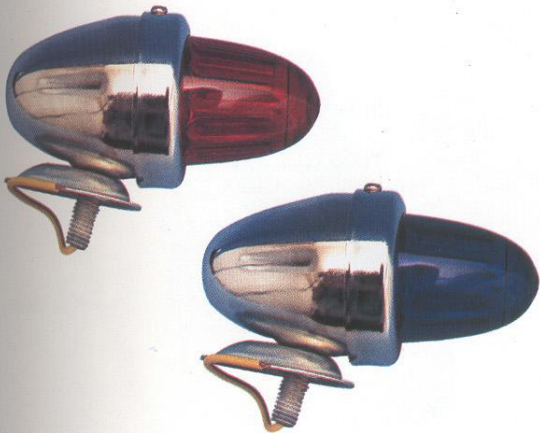

Marker Lamp

Pippo midi, plastic
Code Nr : U0189L

Cover Lens
Code Nr : U0189C

Purple, red, amber, blue, green & clear colours are available

Rear, front, side & marker lights

Marker Lamp

Pippo type, metal chrome plated
Code Nr : U0240L