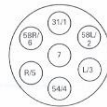

24V. PLUG & SOCKETS

DESCRIPTION	CODE PLUG	CODE SOCKET
7-Pole 24V / ISO 1185 Aluminium Housing Plug N-Type	EN3815F	EN3817F
7-Pole 24V / ISO 3731 Aluminium Housing Plug S-Type	ES3815F	ES3817F