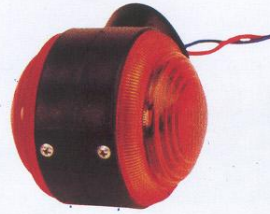

Marker Lamp

Code Nr : U0246L

Cover Lens
Code Nr : U0246C