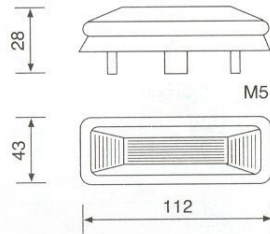

Side Lamp

Replaces Fiat Lada

Code Nr : U0224L

Clear & amber colours are available