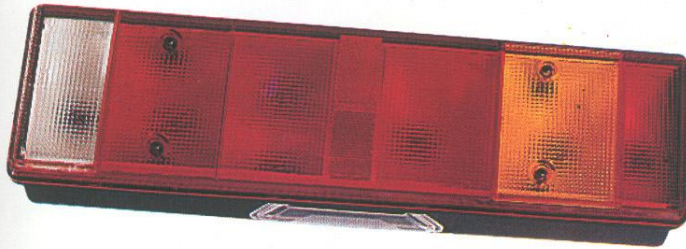

Rear, front, side & marker lights

E9

Seven Chamber

1. Reversing
2. Rear fog
3. Position
4. Reflector
5. Stop
6. Signal
7. Contourlight
8. Sidemarker
9. Numberplatelight

Tail Lamp

Universal Type Lamp (with numberplate light) with cable