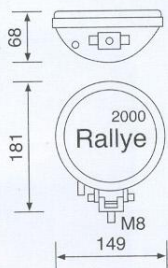

Rallye 2000 Type

Round

With cover

Yellow

Code Nr : U0161LS

White

Code Nr : U0161LB