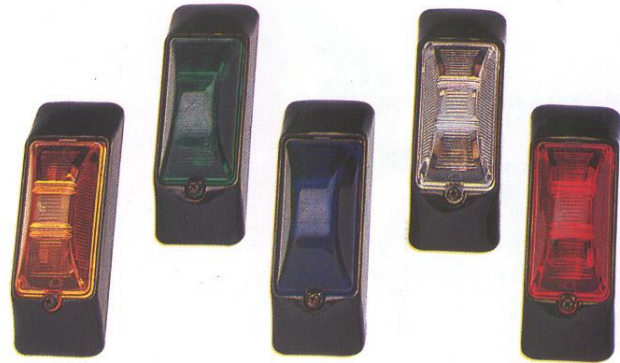

Cover Lens
Code Nr : U0280C

Red, amber, blue, green & clear colours are available

Decor Lamp

Black body
Code Nr : U0326L
Chrome plated body
Code Nr : U0340L

Cover Lens
Code Nr : U0326C

Red, amber, blue, green & clear colours are available