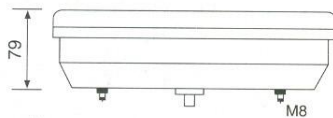

Left Cover Lens
Code Nr : L0153CKB
Right Cover Lens
Code Nr : R0153CKB

Left Cover Lens
Code Nr : L0153CSK
Right Cover Lens
Code Nr : R0153CSK

Tail Lamp Replaces BMC

With Reverse Light
Code Nr : U0127L

Cover Lens (same for left and right)
Code Nr : U0127C