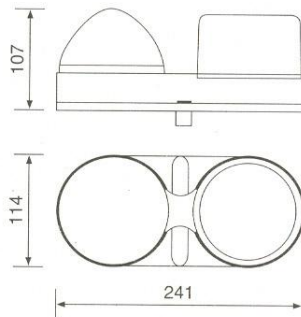

Rear, front, side & marker lights

Tail Lamp (Replaces British Trailer)

Code Nr : U0297L

Cover Lens

Red Cylindrical Code Nr : U0328CK

Amber Cylindrical Code Nr : U0328CS

Amber Conical Code Nr : U0329CS

Tail Lamp

Left Lamp

Code Nr : U0054L

Cover Lens

Code Nr : U0054C

Tail Lamp

Code Nr : U0061L

Cover Lens

Code Nr : U0061C

Tail Lamp (Replaces British Trailer)

Red Cover Lens

Code Nr : U0330CK

Amber Cover Lens

Code Nr : U0330CS

Amber & Red Cover Lens

Code Nr : U0330CSK

Amber & Clear Cover Lens

Code Nr : U0330CSB