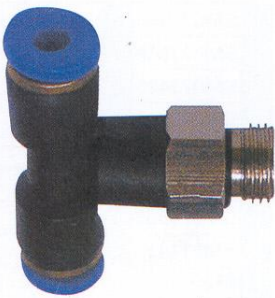

REDUCERTEE		
CODE	SIZE	
SP104406	4 - 4 - 6	4 - 4 - 6
SP106604	6 - 6 - 4	6 - 6 - 4
SP108806	8 - 8 - 6	8 - 8 - 6
SP106608	6 - 6 - 8	6 - 6 - 8
SP108810	8 - 8 - 10	8 - 8 - 10
SP10101008	10 - 10 - 8	10 - 10 - 8
SP10101012	10 - 10 - 12	10 - 10 - 12
SP10121210	12 - 12 - 10	12 - 12 - 10

MALE STUD BSP P&M BRANCHTEE		
CODE	SIZE	
SP061804	1/8-4	1/8-4
SP061806	1/8-6	1/8-6
SP061406	1/4-6	1/4-6
SP063806	3/8-6	3/8-6
SP061808	1/8-8	1/8-8
SP061408	1/4-8	1/4-8
SP063808	3/8-8	3/8-8
SP061410	1/4-10	1/4-10
SP063810	3/8-10	3/8-10
SP061412	1/4-12	1/4-12
SP063812	3/8-12	3/8-12