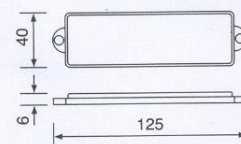

Code Nr : U9411

Accessories

Marker Reflector

Round (Ø 8 cm)

Code Nr : U9118

with or without hole are available

Marker Reflector Sticker Type Back

Round (Ø 5 cm)