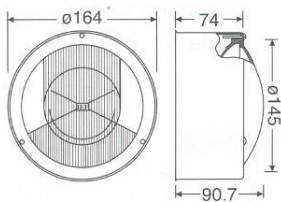

Magirus Tractor Headlamp

Code Nr.: U5003L