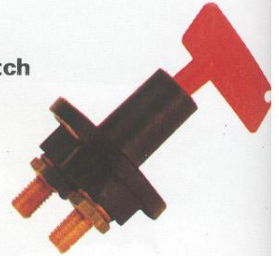

Four Chamber Tail Lamp

Replaces Mercedes

Lamp
Code Nr : 0195L

Cover Lens
Code Nr : 0195C

Trailer & Caravan Equipment

**T.I.R. Battery Isolator Switch
(Circuit Breaker)**

Code Nr : E2323B

**Caravan Battery Isolator Switch
(Circuit Breaker)**