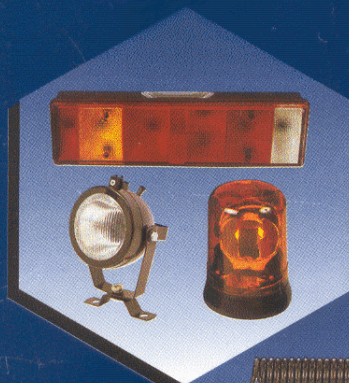

SERTPLAS®

- LIGHTING

- TRAILER EQUIPMENT