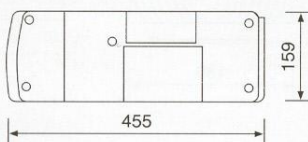

Rear Lamp

Replaces Fiat 131

83 Md. Şahin

Left Lamp
Code Nr : L0122L
Right Lamp
Code Nr : R0122L

Left Cover Lens
Code Nr : L0122C
Right Cover Lens
Code Nr : R0122C