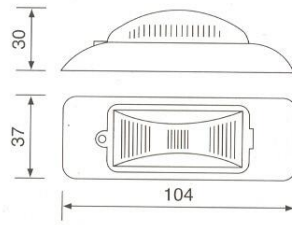

Decor Lamp

Black body
Code Nr : U0326L
Chrome plated body
Code Nr : U0340L

Cover Lens
Code Nr : U0326C

Red, amber, blue, green & clear colours are available