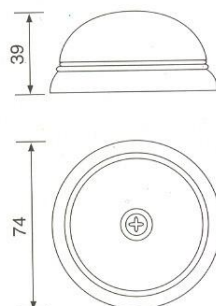

Marker Lamp

Code Nr : U0321L

Cover Lens
Code Nr : U0321C

Red, amber, blue, green & clear colours are available