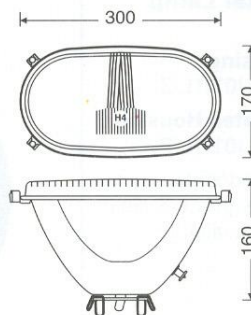

Renault 310 Truck Headlamp

With Parking Light

Code Nr.: U7052L

Without Parking Light

Code Nr.: U7051L