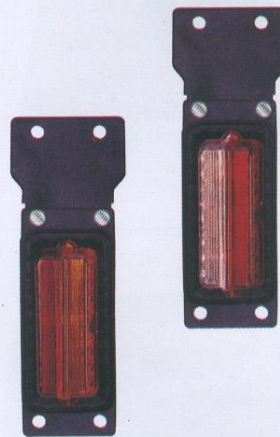

Side Marker Lamp

Code Nr : 0358L

Cover Lens
Code Nr : 0358C