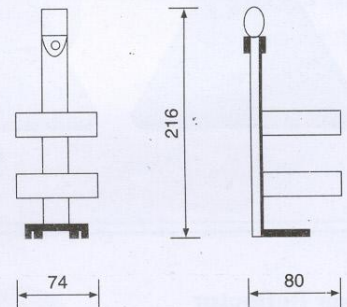

Tin Holder

Single

For outside

Code Nr : U0324A

Tin Holder

Four cells

For outside

Code Nr : U0331A