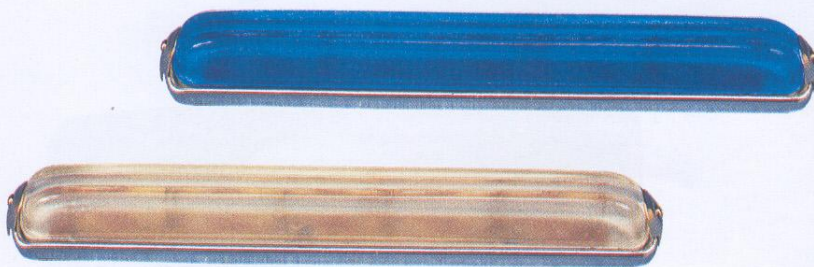

With glass lens

For three bulb

Code Nr : U0148L

Cover Lens

Code Nr : U0148C

Red, amber blue, green & clear colours are available

Indoor Lamp

Metal, chrome plated