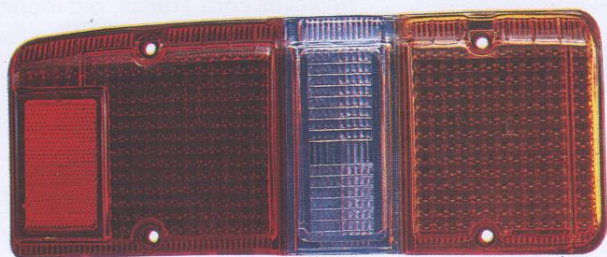

Minibus Tail Lens
Replaces Toyota Hiace
Left Cover Lens
Code Nr : L0953C
Right Cover Lens
Code Nr : R0953C