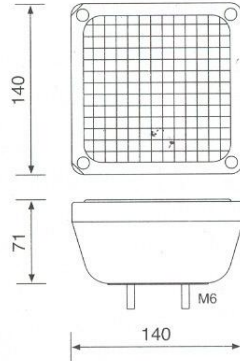

Amber & Clear Cover Lens

Code Nr : U0330CSB

SERTPLAS®

Rear, front, side & marker lights

Tail Lamp

Code Nr : U0038L

Cover Lens
Code Nr : U0038C

Red, amber & clear colours
are available