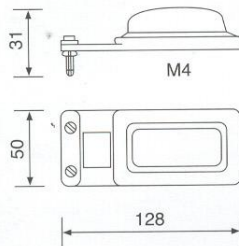

Side Marker Lamp

Code Nr : U0201L

Cover Lens
Code Nr : U0201C

Red/clear, red/amber, red, amber, blue, green & clear colours are available