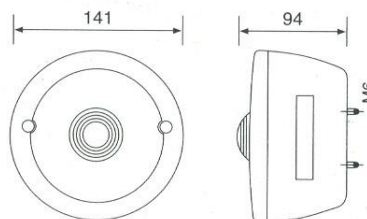

Tail Lamp

Left Lamp (with numberplate light)
Code Nr : L0021L

Right Lamp
Code Nr. : R0021L

Cover Lens
Code Nr : U0021C

Tail Lamp

Left Lamp (with numberplate light)
Code Nr : L0019L

Right Lamp
Code Nr : R0019L

Cover Lens
Code Nr : U0019C

Tail Lamp (Metal body)

Left Lamp (with numberplate light)
Code Nr : L0087L

Right Lamp
Code Nr. : R0087L

Cover Lens
Code Nr : U0087C