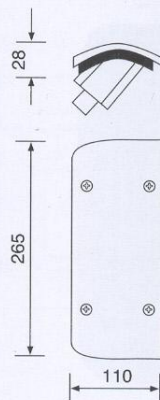

Rear, front, side & marker lights