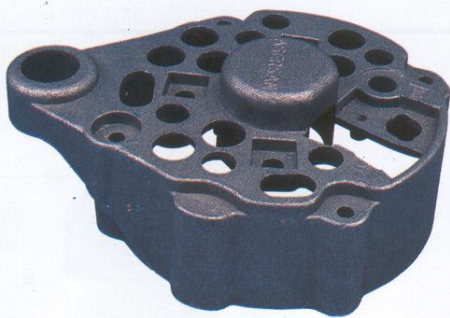

Stator

Replaces Lucas

ACR 15-16
12V
Code Nr : E2310ES

ACR 15-16
Ref. Original No.54201049

ACR 17-18
12V
Code Nr : E2311ES

ACR 17-18
Ref. Original No.54201051

Replaces Mesa

A 115
12V
Code Nr : E2312ES

A 115
Ref. Original No.UIT101
54203118
UIT100
54203116