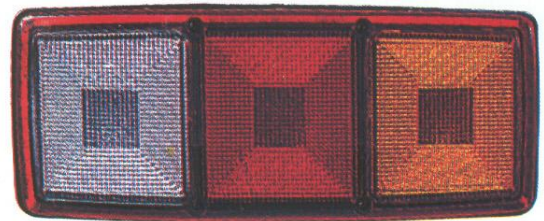

Three Chamber Tail Lamp

Left Lamp (with numberplate)

Code Nr : L0029LSK

Right Lamp

Code Nr : R0029LSK

Cover Lens

Code Nr : U0029CSK

Left Lamp (with numberplate & reverse light)

Code Nr : L0029LKB

Right Lamp (with reverse light)

Code Nr : R0029LKB

Cover Lens

Code Nr : U0029CKB