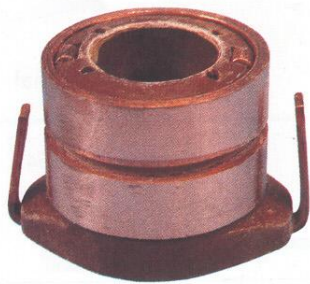

Sliprings For Alternator

Fiat Type

Code Nr : E2051Y