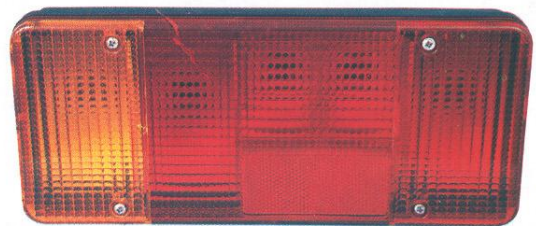

Rear, front, side & marker lights

Tail Lamp

Left Lamp (with reverse light)
Code Nr : L0153LKB
Right Lamp (with reverse light)
Code Nr : R0153LKB

Left Lamp
Code Nr : L0153LSK
Right Lamp
Code Nr : R0153LSK

Left Cover Lens
Code Nr : L0153CKB
Right Cover Lens
Code Nr : R0153CKB

Left Cover Lens
Code Nr : L0153CSK
Right Cover Lens
Code Nr : R0153CSK

Tail Lamp Replaces BMC

With Reverse Light
Code Nr : U0127L

Cover Lens (same for left and right)
Code Nr : U0127C

Tail Lamp Replaces J-9

With reverse light
Code Nr : U0167L

Cover Lens (same for left and right)
Code Nr : U0167C