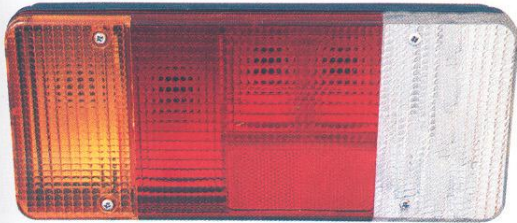

Rear, front, side & marker lights

Tail Lamp

Left Lamp (with reverse light)
Code Nr : L0153LKB
Right Lamp (with reverse light)
Code Nr : R0153LKB

Left Lamp
Code Nr : L0153LSK
Right Lamp
Code Nr : R0153LSK

Left Cover Lens
Code Nr : L0153CKB
Right Cover Lens
Code Nr : R0153CKB

Left Cover Lens
Code Nr : L0153CSK
Right Cover Lens
Code Nr : R0153CSK