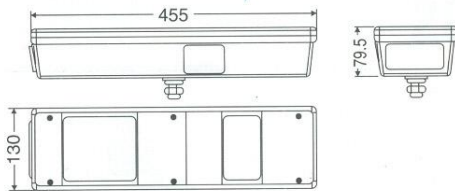

2004 New production

Combination Rear Combination Lamps (With Triangular Reflector)

1. Reversing
2. Rear fog
3. Position
4. Reflector
5. Stop
6. Signal
7. Contourlight
8. Sidemarker
9. Numberplatelight

Left lamp (With Fog & Number Plate Light)
Code Nr.: L0023L

Right lamp (With Reverse Light)
Code Nr.: R0023L

Cover Lens

Left lens (With Fog Light)
Code Nr.: L0023C

Right lens (With Reverse Light)
Code Nr.: R0023C

0023

MAZ Truck Tail Lamp

Left lamp (With Fog & Number Plate Light)
Code Nr.: L0091L

Right lamp (With Reverse & Number Plate Light)
Code Nr.: R0091L

Cover Lens

Left lens (With Fog Light)
Code Nr.: L0091C

Right lens
Code Nr.: R0091C

0091

Caravan Tail Lamp (With Triangular Reflector)

Left lamp (With Fog & Number Plate Light)
Code Nr.: L0100L

Right lamp (With Reverse & Number Plate Light)
Code Nr.: R0100L

Cover Lens

Left lens (With Fog Light)
Code Nr.: L0100C

Right lens (With Reverse Light)
Code Nr.: R0100C

0100

Caravan Tail Lamp

Left lamp (With Fog & Number Plate Light)
Code Nr.: L0171L

Right lamp (With Reverse & Number Plate Light)
Code Nr.: R0171L

Cover Lens

Left lens (With Fog Light)
Code Nr.: L0171C

Right lens (With Reverse Light)
Code Nr.: R0171C

0171