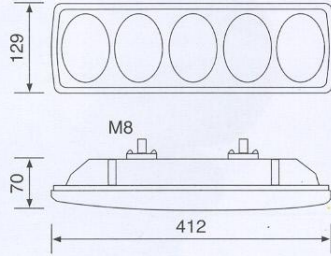

Full screw mounted
 (both ends screw installed)
 Festoon Bulb 12V, 5W
 Code Nr : 9006

Super Truck Table

Code Nr : 5119

Tail Lamp

Caravan Type
 Code Nr : U0079L

Five Chamber Tail Lamp

Ellipse Type
Code Nr : U0250L
Cover Lens
Code Nr : U0250C