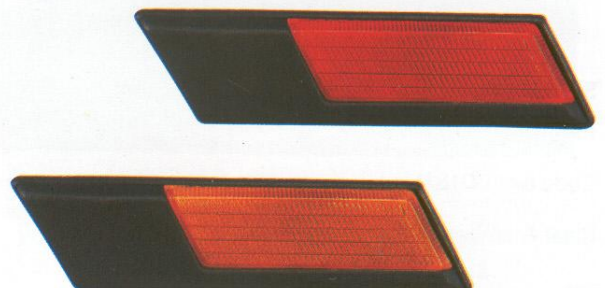

Side Lamp

Replaces Fiat 131

Left Lamp

Code Nr : L0152L

Right Lamp

Code Nr : R0152L

Red & amber colours are available