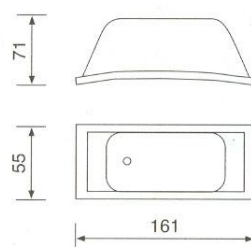

Code Nr : U0255L

Cover Lens

Code Nr : U0255C

Signal Lamp

Code Nr : U0047L

Cover Lens

Code Nr : U0047C