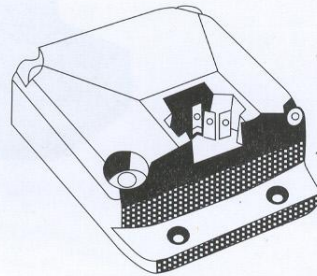

Replaces Bosch
For Saddle Alternator

14V3
Slipring Ø 32mm
Code Nr : K2061KR

Available thin & thick type

Regulator

Replaces Bosch
For Heavy Vehicles

Grounded Housing
28V4
With 4 terminals
Code Nr : K2089KR

Insulated Housing
28V4
With 3 terminals
Code Nr : K2973KR