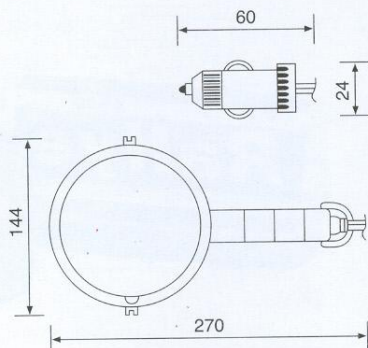

Inspection Lamp

Projector type

Metal, chrome plated

Code Nr : U8095LB