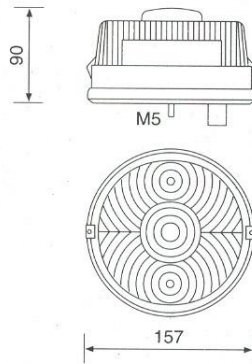

Rear, front, side & marker lights