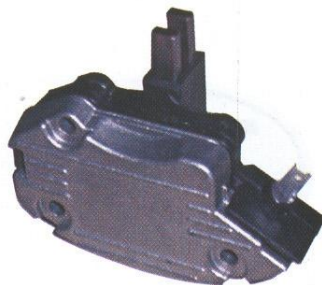

Regulator

Replaces Lucas
With Carbon Brush
14V.
Code Nr.: K2083KR/14
28V.
Code Nr.: K2083KR/28