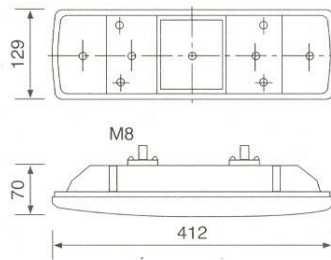

Code Nr : R0040L (Right Lamp)

CoverLens (same for left and right)

Code Nr : U0031C

Five Chamber Tail Lamp

With Reverse Light

Code Nr : U0221L

Cover Lens (same for left and right)

Code Nr : U0221C