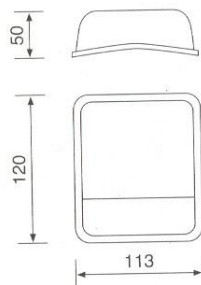

SERTPLAS

Rear, front, side & marker lights

Signal Lamp (Replaces Bedford Lorry)

Code Nr : U0014L

Big Cover Lens (Amber)

Code Nr : U0014CS

Small Cover Lens

Red Colour

Code Nr : U0014CK

Clear Colour

Code Nr : U0014CB

Signal Lamp

Amber (One colour)
Lamp

Code Nr : U0288L

Cover Lens

Code Nr : U0288C

Amber/clear (Double colours)
Lamp

Code Nr : U0217L

Cover Lens

Code Nr : U0217C

Front & Tail Lamp

Front Lamp

Code Nr : U0009LSE

Front Cover Lens

Code Nr : U0009CSI

Tail Lamp

Code Nr : U0009LSI

Tail Cover Lens

Code Nr : U0009CS

Signal Lamp

Code Nr : U0005L

Cover Lens

Code Nr : U0005C