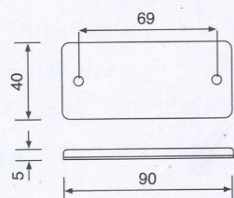

Triangular

Close type

Code Nr : 9312

Open type

Code Nr : 9311

Marker Reflector

Rectangular

Code Nr : 9419

Marker Reflector