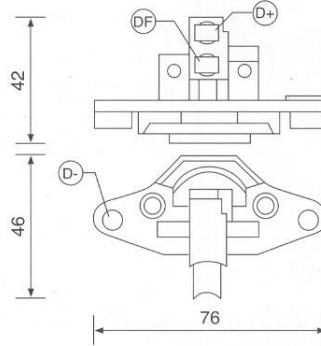

SERTPLAS®

Regulators (Cut - out)