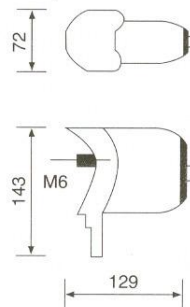

Code Nr : U0088L

Cover Lens

Code Nr : U0088C

Signal Lamp

Code Nr : U0041L

Cover Lens

Code Nr : U0041C

Signal Lamp