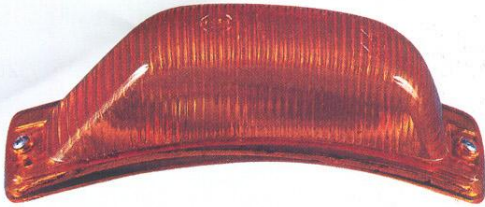

Cover Lens
Code Nr : U0155C

Signal Lamp

Code Nr : U0257L

Cover Lens
Code Nr : U0257C

Signal Lamp (Replaces Berlier)

Left Cover Lens
Code Nr : L0208C

Right Cover Lens
Code Nr : R0208C

Rear, front, side & marker lights