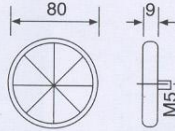

Code Nr : U9411

Accessories

Marker Reflector

Round (Ø 8 cm)

Code Nr : U9118

with or without hole are available

Marker Reflector Sticker Type Back

Round (Ø 5 cm)