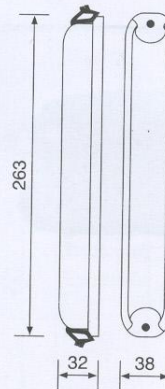

Indoor Lamp

Metal, chrome plated

With glass lens

For three bulb

Code Nr : U0148L

Cover Lens

Code Nr : U0148C

Red, amber blue, green & clear colours are available