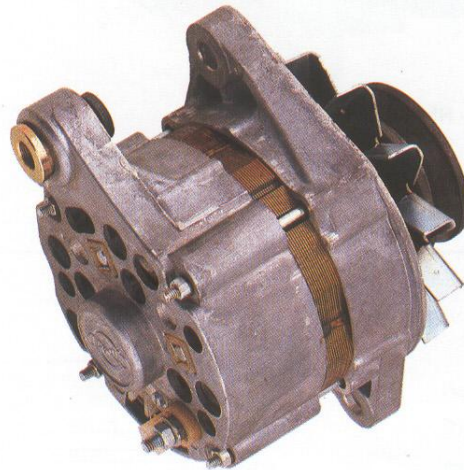

Complete Alternator
Replaces Fiat, Old Type

For heavy vehicles

24V
Code Nr : E2601EA

Ref. Original No. 4178617
4178618
4180304