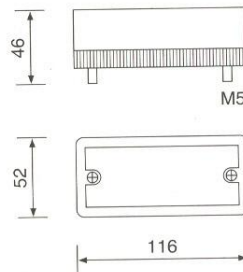

Marker Lamp

Code Nr : U0129L

Cover Lens
Code Nr : U0129C

Red, amber, blue, green & clear colours are available