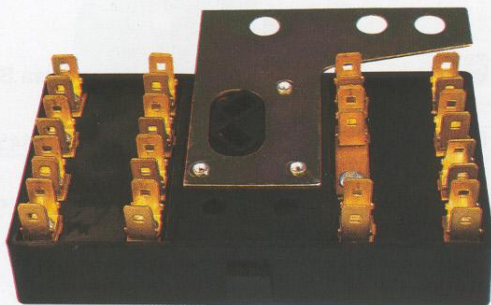

Six Poles Fuse Box

Socket Type

Code Nr : E2020S

Used Ford and Massey
Ferguson Tractors

Fuse Box

Chrysler AS 600 Dodge

Code Nr : E2868S

Fuse Holder

Code Nr : E2260S

Battery Connector

Fixed to Cigarette Lighter Hole

Code Nr : E2022F