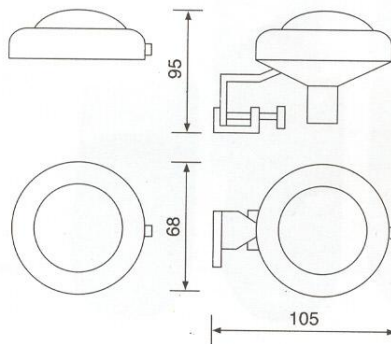

Marker Lamp

Antifar type,
Metal chrome plated
With holder
Code Nr : U0086L

Without holder
Code Nr : U0135L

Cover Lens
Code Nr : U0086C

Purple, red, amber,
blue, green & clear
colours are available