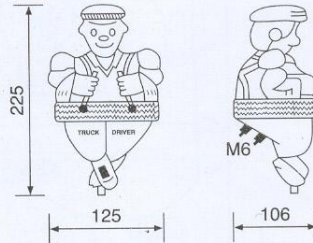

Accessories

Truck Driver Tummy
Code Nr : U0109A

Truck Table
Big size
Code Nr : U5120A

Truck Table
Medium size
Code Nr : U5121A

Truck Table
Small size
Code Nr : U5122A

Accessories

Tin Glass Holder
Triple
For indoor pocket
Code Nr : U5123A