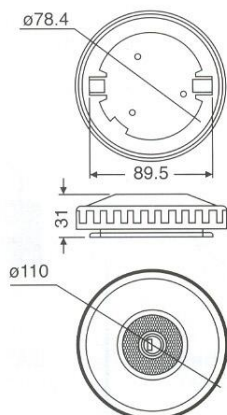

2064

Electronic Ballast For Fluorescent cabin lights

24 V. DC/08A
18 W.....40 W
Code Nr.: K2069

2069

Locking Tank Cap

Cast Aluminium
Chrome plated
Ø80 mm
Code Nr.: M7060

BERLIET, BOMAG, BUSSING,
CATERPILLAR, CLAAS-CLARK, DAF,
JOHN DEERE, DEMAG, FAUN, FENDT,
FIAT, FORD, HENSCHER, KAEUBLE,
KAESSBOHRER,
KLOCKNER-HUMBOLDT-DEUTZ, MAN,
MERCEDES-BENZ, SCANIA, STEYR-
DAIMLER-PUCH, UNIMOG, VOLVO.