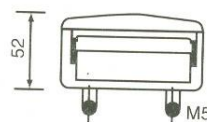

Left Cover Lens
Code Nr : L0285C
Right Cover Lens
Code Nr : R0285C

Tail Lamp Caravan Type

Left Lamp (with numberplate light)

Code Nr : L0076L

Right Lamp
Code Nr : R0076R

Cover Lens
Code Nr : U0076C

Front Lamp Caravan Type