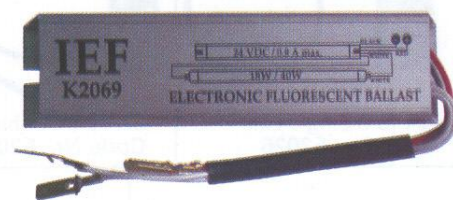

2064

Electronic Ballast For Fluorescent cabin lights

24 V. DC/08A
18 W.....40 W
Code Nr.: K2069

2069

Locking Tank Cap

Cast Aluminium
Chrome plated
Ø80 mm
Code Nr.: M7060

BERLIET, BOMAG, BUSSING,
CATERPILLAR, CLAAS-CLARK, DAF,
JOHN DEERE, DEMAG, FAUN, FENDT,
FIAT, FORD, HENSCHER, KAEUBLE,
KAESSBOHRER,
KLOCKNER-HUMBOLDT-DEUTZ, MAN,
MERCEDES-BENZ, SCANIA, STEYR-
DAIMLER-PUCH, UNIMOG, VOLVO.