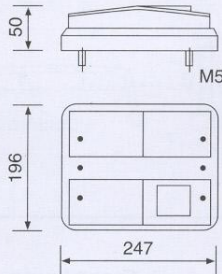

Cover Lens

Stop Cover Lens

Code Nr : U1114C

Signal Cover Lens

Code Nr : U1115C