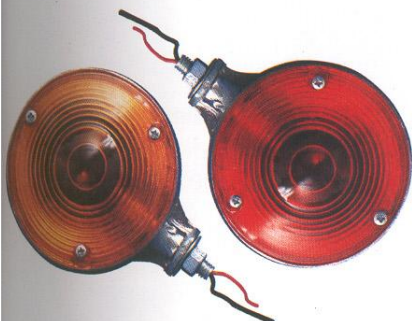

Rear, front, side & marker lights