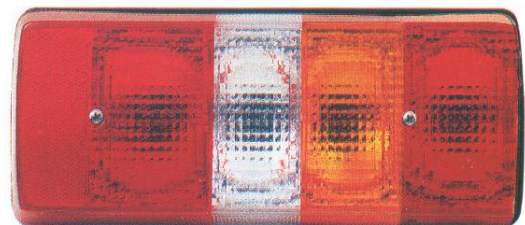

Tail Lamp Replaces J-9

With reverse light
Code Nr : U0167L

Cover Lens (same for left and right)
Code Nr : U0167C