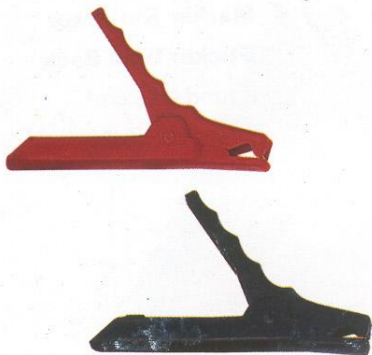

Battery Clips

For small vehicles
Red & black colours
Code Nr : E2420EY