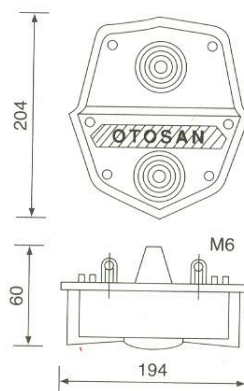

Cover Lens

Code Nr : U0003C