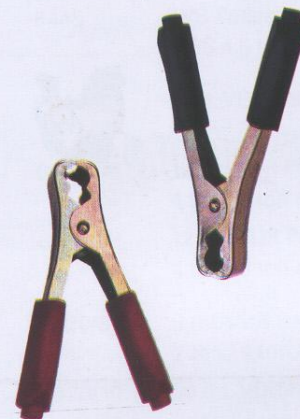

Accessories

Marker Reflector

Round (Ø 8 cm)

Code Nr : U9118

with or without hole are available

Marker Reflector Sticker Type Back

Round (Ø 5 cm)

Code Nr : U9125

All colours available

Starter Cable

Heavy Duty

Complete Set (5m)

Code Nr : E2688EKL

Battery Clips

Heavy Duty

Red & Black colours

Code Nr : E2687EY

Battery Clips

Standart Type

Red & Black colours

Code Nr : E2686K

Starter Cable

For Small Vehicles

Complete Set (2.50m)

Code Nr : E2428EKL