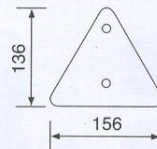

Code Nr : U2046A

Triangular Reflector Set

Standart type

Code Nr : U2044A

Marker Reflector