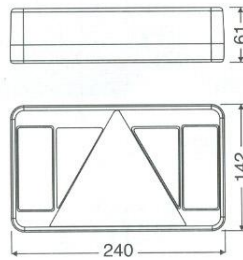

Cover Lens

Left lens (With Fog Light)
Code Nr.: L0100C

Right lens (With Reverse Light)
Code Nr.: R0100C

0100