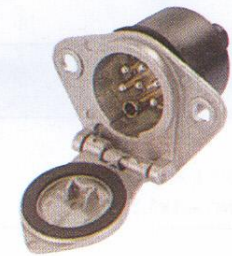

24V. PLUG & SOCKETS

DESCRIPTION	CODE PLUG	CODE SOCKET
7-Pole 24V / ISO 1185 Aluminium Housing Plug N-Type	EN3815F	EN3817F
7-Pole 24V / ISO 3731 Aluminium Housing Plug S-Type	ES3815F	ES3817F