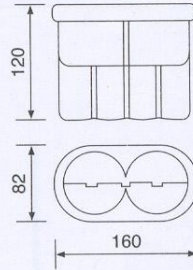

Tin Glass Holder

Double

For indoor pocket

Code Nr : U5124A

Tin Holder

Double

For outside

Code Nr : U0325A