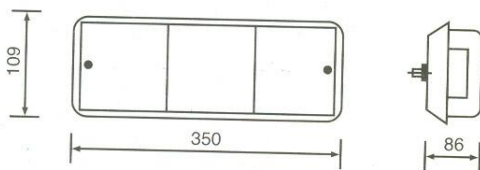

Tail Lamp

With reverse light

Code Nr : U0182L

Cover Lens (same for left and right)
Code Nr : U0182C