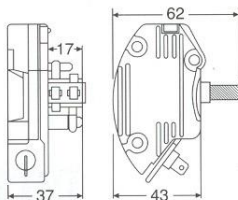

Regulator

Replaces Lucas
With Carbon Brush
14V.
Code Nr.: K2083KR/14
28V.
Code Nr.: K2083KR/28