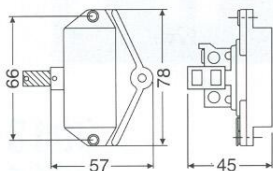

Without Parking Light
Code Nr.: U5031L

Honey comb pattern glass is available

5030 5031

SERTPLAS®

2004 New production

Regulator

Three fitting points
28V. Replaces Bosch
With Carbon Brush
Code Nr.: K2063KR

2063