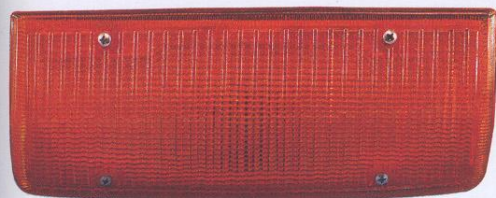

Left Cover Lens (with plate light)
 Code Nr : L0059C
 Right Cover Lens
 Code Nr : R0059C

Tractor Tail Lamp

135 Massey Ferguson

Code Nr : U00025L

Cover Lens
 Code Nr : U0025C

Rear, front, side & marker lights