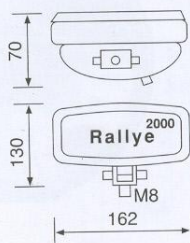

Rallye 2000 Type

Rectangular

With cover

Yellow

Code Nr : U0175LS

Clear

Code Nr : U0175LB

Fog & driving lights