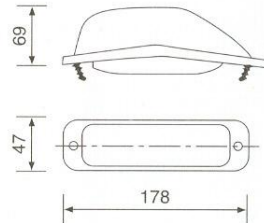

Cover Lens
Code Nr : U0155C

Signal Lamp

Code Nr : U0257L

Cover Lens
Code Nr : U0257C

Signal Lamp (Replaces Berlier)

Left Cover Lens
Code Nr : L0208C

Right Cover Lens
Code Nr : R0208C

Rear, front, side & marker lights