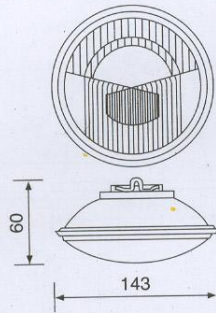

Headlight, reflector & glasses