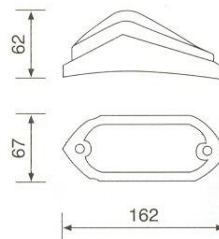

Rear, front, side & marker lights

Signal Lamp

Code Nr : U0082L

Cover Lens
Code Nr : U0082C

Signal Lamp

Code Nr : U0046L

Cover Lens
Code Nr : U0046C

403 Type Bus and Minibus Side Signal Lamp