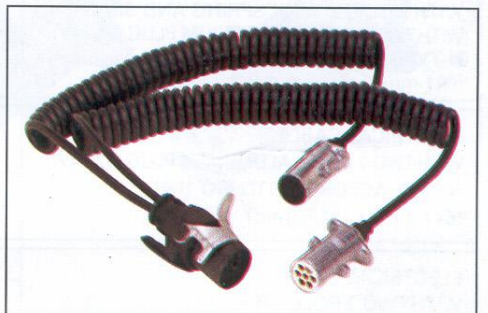

ELECTRICAL CABLE ADR/GGVS WITH TWO 15 POLES PLUGS ACCORDING TO ISO 12098 (3x2,5 mm² + 12x1,5 mm²)	3,00 mt.	E4215F30	E4315KL30
	3,50 mt.	E4215F35	E4315KL35
	4,00 mt.	E4215F40	E4315KL40
	4,50 mt.	E4215F45	E4315KL45