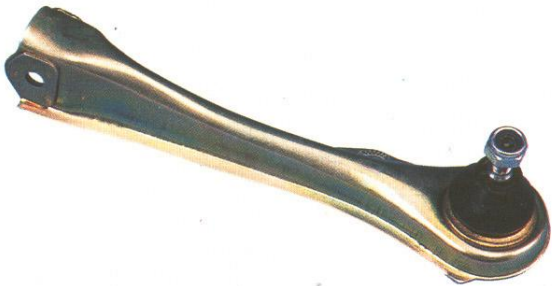

Antipanten Arm

Renault 12, 15 & 17

Code Nr : M0234