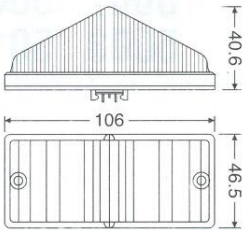

0239
0260
0259

Side Marker Lamp
Replaces Renault 310 Truck
Code Nr.: U0112L

Red/clear, red/amber, red, amber, blue, green & clear colours are available