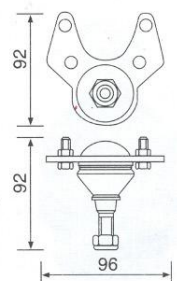

Suspension Ball Joint