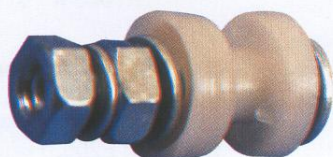

For thick shaft
Code Nr : E2634Y

For thin shaft
Code Nr : E2635Y

Rectifier Repair Kit
Fiat, Old Type
Code Nr : E2626Y

Output Terminal
Fiat, Old Type
Code Nr : E1994Y