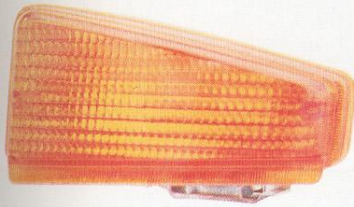

Code Nr : U0166L

Clear & amber colours are available

Side Lamp

Replaces Lada Niva

Code Nr : U0181L

Clear & amber colours are available

SERTPLAS®

Rear, front, side & marker lights