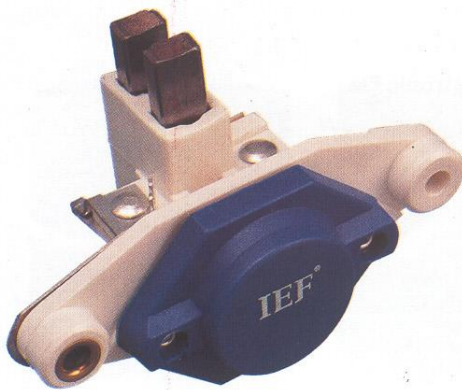

SERTPLAS®

Regulators (Cut - out)