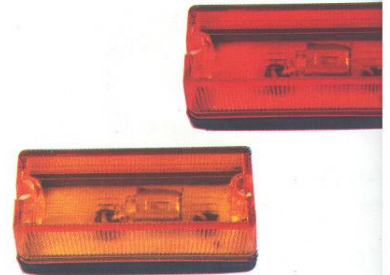

Marker Lamp

Code Nr : U0129L

Cover Lens
Code Nr : U0129C

Red, amber, blue, green & clear colours are available