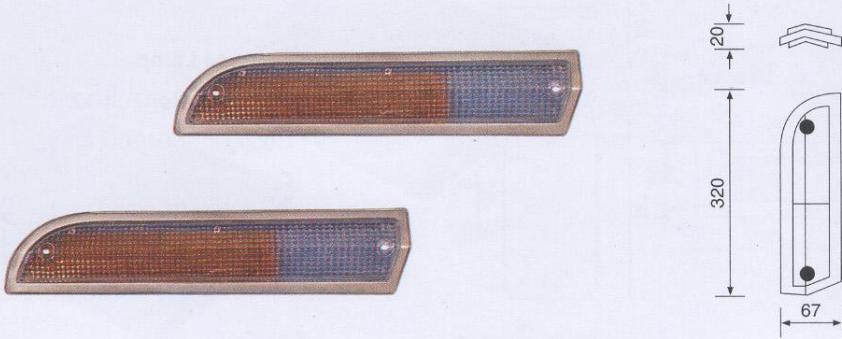

Rear, front, side & marker lights

Front Signal Lens
Replaces Peugeot 504
Left Cover Lens
Code Nr : L0955C
Right Cover Lens
Code Nr : R0955C