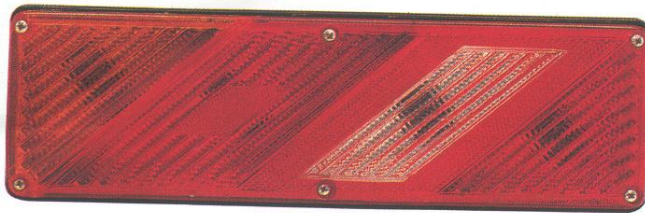

Tail Lamp Replaces J-9

With reverse light
Code Nr : U0167L

Cover Lens (same for left and right)
Code Nr : U0167C

SERTPLAS®

Rear, front, side & marker lights

Tail Lamp Flash Type

Left Lamp
Code Nr : L0170L
Right Lamp
Code Nr : R0170L