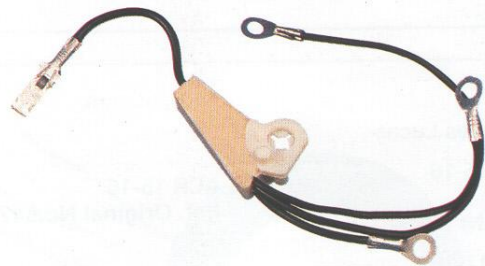

Ref. Original No.4152104
4244314

Alternators & Spare parts

Rectifier
 Fiat, Old Type
 With 3 diodes
 Code Nr : E2617EN
 Heat sink without diode
 Code Nr : E2551EN

Ref. Original No.4149609
 4175054

Warning Light Diode Trios
 Fiat, Old Type
 With Cable
 Code Nr : E2623ED