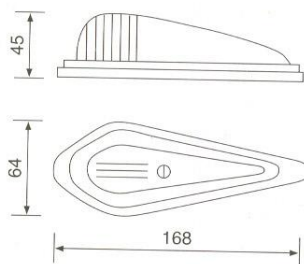

Rear, front, side & marker lights

Signal Lamp

Black body
Code Nr : U0008L
Chrome plated body
Code Nr : U0033L
Cover Lens
Code Nr : U0008C

Red & amber colours are available

Signal Lamp

Black body
Code Nr : U0062L
Chrome plated body
Code Nr : U0063L
Cover Lens
Code Nr : U0062CS

Red & amber colours are available

Position Lamp

Code Nr : U0064L
Cover Lens
Code Nr : U0064C

Red, amber, blue, green & clear colours are available

Position Lamp

Code Nr : U0282L

Red, clear, blue, green & amber colours are available