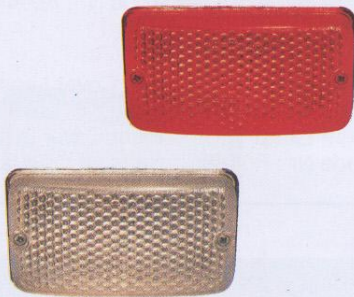

Cover Lens

Stop Cover Lens

Code Nr : U1114C

Signal Cover Lens

Code Nr : U1115C