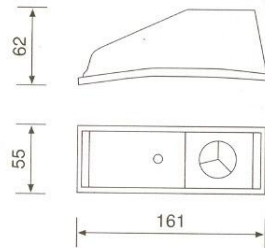

Rear, front, side & marker lights

Signal Lamp

Code Nr : U0082L

Cover Lens
Code Nr : U0082C

Signal Lamp

Code Nr : U0046L

Cover Lens
Code Nr : U0046C

403 Type Bus and Minibus Side Signal Lamp

Code Nr : U0263L

Cover Lens
Code Nr : U0263C

Signal Lamp

Left Lamp
Code Nr : L0125L

Right Lamp
Code Nr : R0125L

Left Cover Lens
Code Nr : L0125C

Right Cover Lens
Code Nr : R0125C