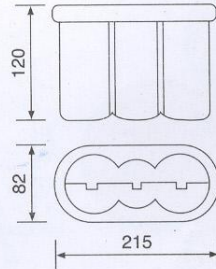

Accessories

Truck Driver Tummy
Code Nr : U0109A

Truck Table
Big size
Code Nr : U5120A

Truck Table
Medium size
Code Nr : U5121A

Truck Table
Small size
Code Nr : U5122A

Accessories

Tin Glass Holder
Triple
For indoor pocket
Code Nr : U5123A