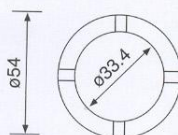

Shock Absorber Hub

Replaces Peugeot 504

Code Nr : M0209