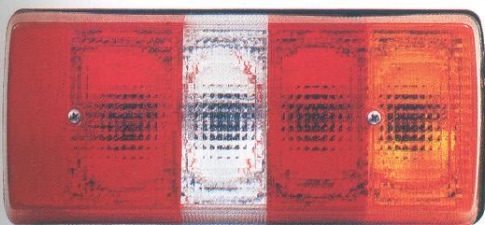

Rear, front, side & marker lights

Tail Lamp

Left Lamp (with reverse light)
Code Nr : L0153LKB
Right Lamp (with reverse light)
Code Nr : R0153LKB

Left Lamp
Code Nr : L0153LSK
Right Lamp
Code Nr : R0153LSK

Left Cover Lens
Code Nr : L0153CKB
Right Cover Lens
Code Nr : R0153CKB

Left Cover Lens
Code Nr : L0153CSK
Right Cover Lens
Code Nr : R0153CSK

Tail Lamp Replaces BMC

With Reverse Light
Code Nr : U0127L

Cover Lens (same for left and right)
Code Nr : U0127C

Tail Lamp Replaces J-9

With reverse light
Code Nr : U0167L

Cover Lens (same for left and right)
Code Nr : U0167C