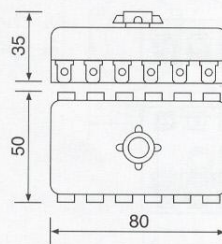

Six Poles Fuse Box

Socket Type

Code Nr : E2020S

Used Ford and Massey
Ferguson Tractors

Fuse Box

Chrysler AS 600 Dodge

Code Nr : E2868S

Fuse Holder

Code Nr : E2260S