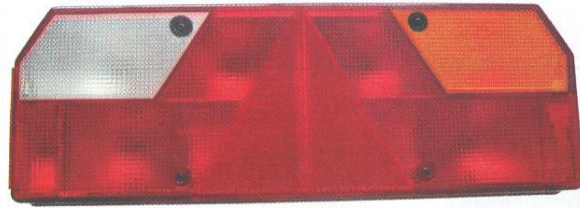

2004 New production

Combination Rear Combination Lamps (With Triangular Reflector)

1. Reversing
2. Rear fog
3. Position
4. Reflector
5. Stop
6. Signal
7. Contourlight
8. Sidemarker
9. Numberplatelight

Left lamp (With Fog & Number Plate Light)
Code Nr.: L0023L

Right lamp (With Reverse Light)
Code Nr.: R0023L

Cover Lens

Left lens (With Fog Light)
Code Nr.: L0023C

Right lens (With Reverse Light)
Code Nr.: R0023C

0023

MAZ Truck Tail Lamp

Left lamp (With Fog & Number Plate Light)
Code Nr.: L0091L

Right lamp (With Reverse & Number Plate Light)
Code Nr.: R0091L

Cover Lens

Left lens (With Fog Light)
Code Nr.: L0091C

Right lens
Code Nr.: R0091C

0091

Caravan Tail Lamp (With Triangular Reflector)

Left lamp (With Fog & Number Plate Light)
Code Nr.: L0100L

Right lamp (With Reverse & Number Plate Light)
Code Nr.: R0100L

Cover Lens

Left lens (With Fog Light)
Code Nr.: L0100C

Right lens (With Reverse Light)
Code Nr.: R0100C

0100

Caravan Tail Lamp

Left lamp (With Fog & Number Plate Light)
Code Nr.: L0171L

Right lamp (With Reverse & Number Plate Light)
Code Nr.: R0171L

Cover Lens

Left lens (With Fog Light)
Code Nr.: L0171C

Right lens (With Reverse Light)
Code Nr.: R0171C

0171