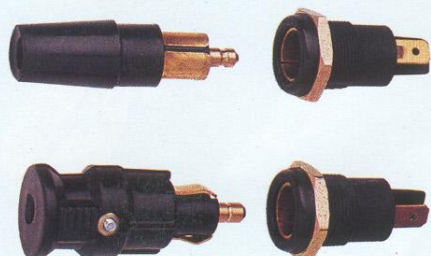

Accessories

Single Pole Power Plug (High Amper)

Code Nr : E0449F

Single Pole Power Plug

Code Nr : E0447F

Single Pole Power Socket (with cap)

Code Nr : E0448F

Plug, 5-Pole

12V / ISO 1724

Aluminium Housing
Code Nr : E2396F

Plastic Housing
Code Nr : E3851F

Socket, 5-Pole

12V / ISO 1724

Aluminium Housing
Code Nr : E 2397F

Plastic Housing
Code Nr : E3852F

Plug, 7-Pole

12V / ISO 1724

Aluminium Housing
Code Nr : E2317F

Plastic Housing
Code Nr : E3826F