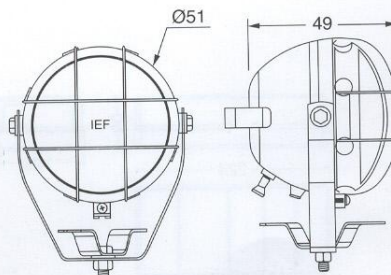

Without Parking Light
Code Nr.: U5031L

Honey comb pattern glass is available

5030 5031

SERTPLAS®

2004 New production

Regulator

Three fitting points
28V. Replaces Bosch
With Carbon Brush
Code Nr.: K2063KR

2063