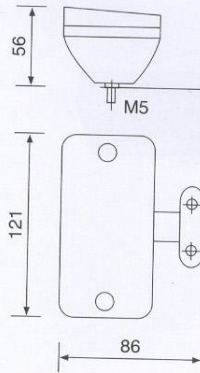

Rear, front, side & marker lights