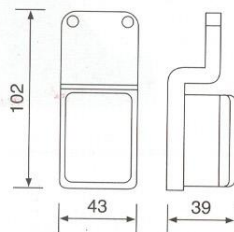

Side Marker Lamp, Double

Code Nr : U0305L

Cover Lens
Code Nr : U0304C

Red/clear, red/amber, red, amber, blue, green&clear colours are available

E₉

E₉