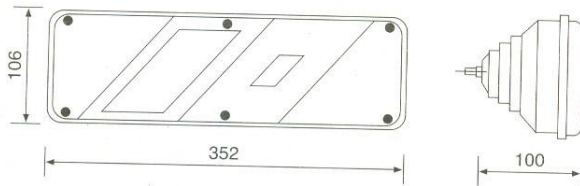

Tail Lamp Replaces J-9

With reverse light
Code Nr : U0167L

Cover Lens (same for left and right)
Code Nr : U0167C

SERTPLAS®

Rear, front, side & marker lights

Tail Lamp Flash Type

Left Lamp
Code Nr : L0170L
Right Lamp
Code Nr : R0170L