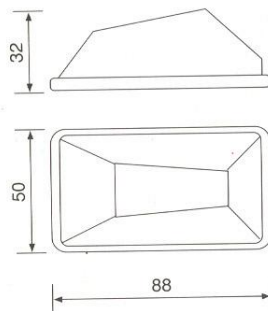

Marker Lamp

Code Nr : U0129L

Cover Lens
Code Nr : U0129C

Red, amber, blue, green & clear colours are available