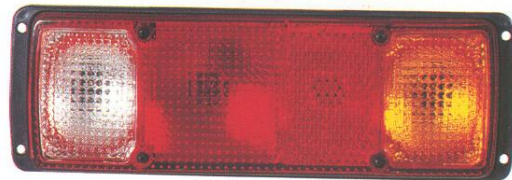

Tail Lamp

With reverse light

Code Nr : U0182L

Cover Lens (same for left and right)
Code Nr : U0182C