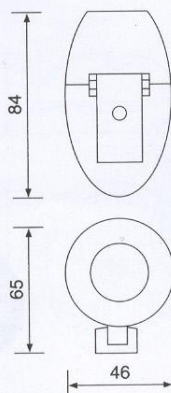

Marker Lamp

Pippo midi, plastic
Code Nr : U0189L

Cover Lens
Code Nr : U0189C

Purple, red, amber, blue, green & clear colours are available