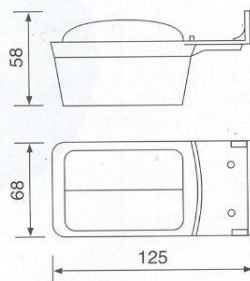

SERTPLAS®

Rear, front, side & marker lights

E₉

Side Marker Lamp, Double

Code Nr : U0304L

Cover Lens
Code Nr : U0304C

Red/clear, red/amber, red, amber, blue, green&clear colours are available

Side Marker Lamp, Double