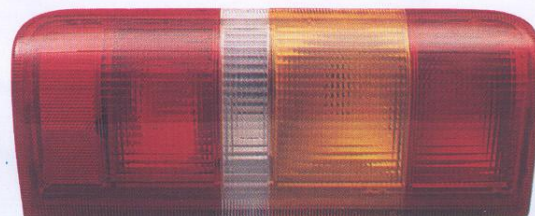

T-15 Ford Min. Diesel
Rear Stop & Signal Lamp
Code Nr : 0169L