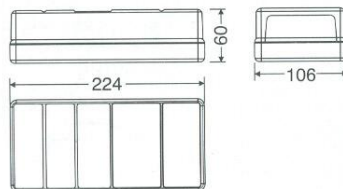

Caravan Tail Lamp

Left lamp (With Fog & Number Plate Light)
Code Nr.: L0171L

Right lamp (With Reverse & Number Plate Light)
Code Nr.: R0171L

Cover Lens

Left lens (With Fog Light)
Code Nr.: L0171C

Right lens (With Reverse Light)
Code Nr.: R0171C

0171