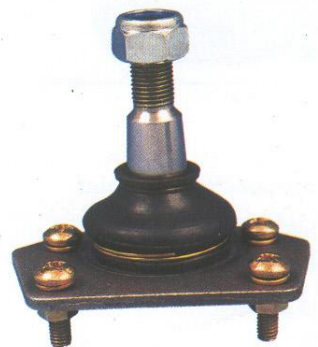

Suspension Ball Joint

Renault 12, 15, 17 & 18 Old Type
Lower Side, R/L
Code Nr : M0204R