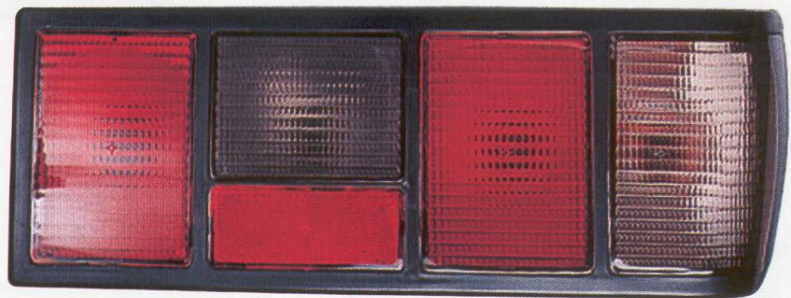

Rear Lamp

Replaces Fiat 131

83 Md. Doğan SLX

Left Lamp
Code Nr : L0138L
Right Lamp
Code Nr : R0138L

Left Cover Lens
Code Nr : L0138C
Right Cover Lens
Code Nr : R0138C

88-92 Md. Doğan

Left Lamp
Code Nr : L0119L
Right Lamp
Code Nr : R0119L

Left Cover Lens
Code Nr : L0119C
Right Cover Lens
Code Nr : R0119C

Front Lamp

Replaces Fiat 131 (Doğan, Şahin)

88-92 Md.

Left Lamp
Code Nr : L0144L
Right Lamp
Code Nr : R0144L

Left Cover Lens
Code Nr : L0144C
Right Cover Lens
Code Nr : R0144C

93 Md. Doğan SLX

Left Lamp
Code Nr : L0185L
Right Lamp
Code Nr : R0185L

Left Cover Lens
Code Nr : L0185C
Right Cover Lens
Code Nr : R0185C