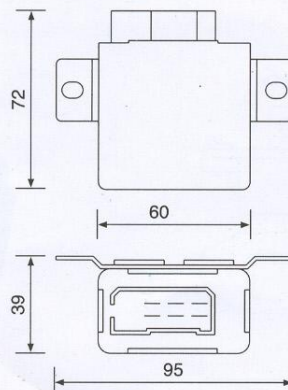

Power Flasher, with 6 terminals

Replaces Mercedes bus & lorry

24V
Code Nr : K2861FR