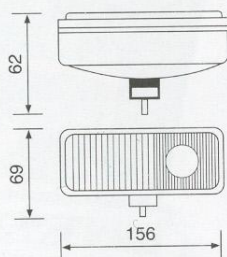

Shark Plus Type

Set

Double colour : Yellow/clear

Code Nr : U0270L