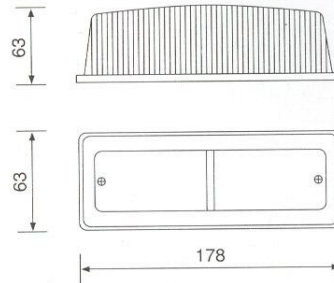

SERTPLAS®

Rear, front, side & marker lights

Signal Lamp

Code Nr : U0013L

Cover Lens

Code Nr : U0013C

Front Parking Lamp

Code Nr : U0004L

Cover Lens

Code Nr : U0004C

Front Parking & Signal Lamp

(Replaces old model Iveco)

Amber/clear

Left Cover Lens

Code Nr : L0922C

Right Cover Lens

Code Nr : R0922C

Clear

Left Cover Lens

Code Nr : L0921C

Right Cover Lens

Code Nr : R0921C

Front Parking & Signal Lamp

(Replaces old model Iveco trailer)

Amber/clear

Left Cover Lens

Code Nr : L0908C

Right Cover Lens

Code Nr : R0908C

Clear

Cover Lens

Code Nr : U0903C