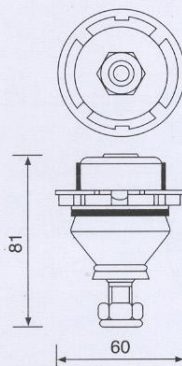

Rear, front, side & marker lights

Bend Arm (R/L)

Replaces Peugeot 504

Code Nr : M0432RL

Throttle Adjustment Arm

Various Lengths

308 mm

Code Nr : M0446