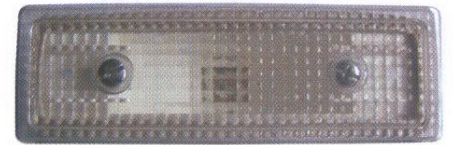

0112

Front Signal / Position Lamp
Replaces Renault 310 Truck
Code Nr.: U7501L

7501