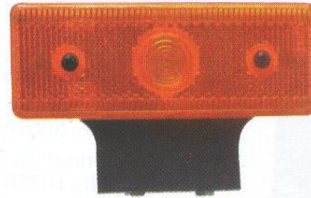

0238
0265
0264

Side Marker Lamp
Surface mounting with plastic bracket
LED Lighting
 Code Nr.: U0239L
Bulb Lighting
 With crooked bulb holder
 Code Nr.: U0260L
 With straight bulb holder
 Code Nr.: U0259L