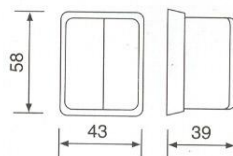

Marker Lamp

Code Nr : U0306L

Cover Lens
Code Nr : U0304C

Red/clear, red/amber, red, amber, blue, green&clear colours are available