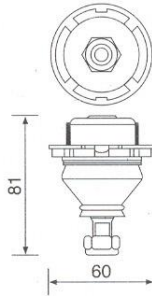

Ball joints

Suspension Ball Joint
504, 505 & 604 Peugeot
Lower Side, R/L
Code Nr : M0267R