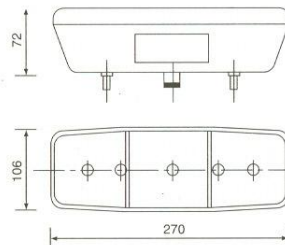

Three Chamber Tail Lamp

Left Lamp (with numberplate light)

Code Nr : L0028L

Right Lamp

Code Nr : R0028L

Cover Lens (same for left and right)

Code Nr : U0028C