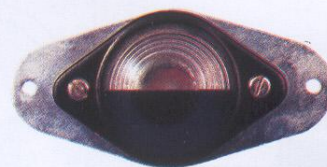

Numberplate Lamp

Metal chrome plated
Code Nr : U0114LB

Black painted
Code Nr : U0114LZ