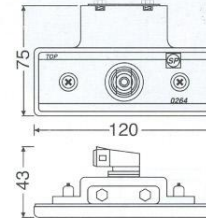

0238
0265
0264

Side Marker Lamp
Surface mounting with plastic bracket
LED Lighting
 Code Nr.: U0239L
Bulb Lighting
 With crooked bulb holder
 Code Nr.: U0260L
 With straight bulb holder
 Code Nr.: U0259L