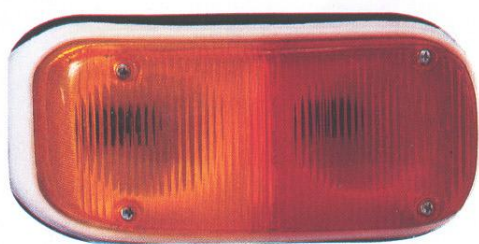

SERTPLAS

Rear, front, side & marker lights

Signal Lamp (Replaces Bedford Lorry)

Code Nr : U0014L

Big Cover Lens (Amber)

Code Nr : U0014CS

Small Cover Lens

Red Colour

Code Nr : U0014CK

Clear Colour

Code Nr : U0014CB

Signal Lamp

Amber (One colour)
Lamp

Code Nr : U0288L

Cover Lens

Code Nr : U0288C

Amber/clear (Double colours)
Lamp

Code Nr : U0217L

Cover Lens

Code Nr : U0217C

Front & Tail Lamp

Front Lamp

Code Nr : U0009LSE

Front Cover Lens

Code Nr : U0009CSI

Tail Lamp

Code Nr : U0009LSI

Tail Cover Lens

Code Nr : U0009CS

Signal Lamp

Code Nr : U0005L

Cover Lens

Code Nr : U0005C