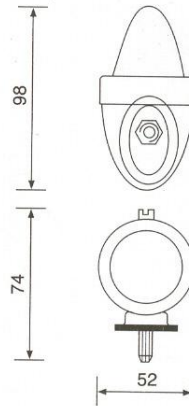

Marker Lamp

Pippo midi, plastic
Code Nr : U0189L

Cover Lens
Code Nr : U0189C

Purple, red, amber, blue, green & clear colours are available

Rear, front, side & marker lights

Marker Lamp

Pippo type, metal chrome plated
Code Nr : U0240L