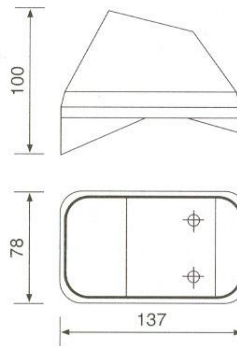

Code Nr : U0088L

Cover Lens

Code Nr : U0088C

Signal Lamp

Code Nr : U0041L

Cover Lens

Code Nr : U0041C

Signal Lamp