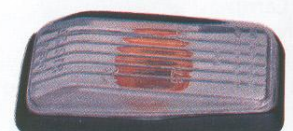

Code Nr : U0166L

Clear & amber colours are available

Side Lamp

Replaces Lada Niva

Code Nr : U0181L

Clear & amber colours are available

SERTPLAS®

Rear, front, side & marker lights