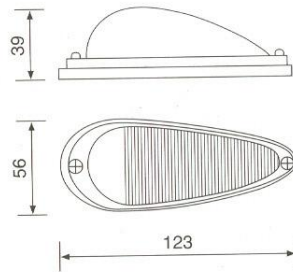

Rear, front, side & marker lights