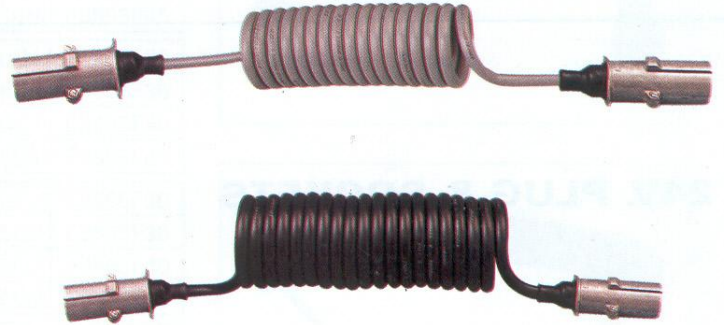

P.E. ELECTRICAL COILS

DESCRIPTION	24/24V	CODE CABLE WITH PLUG	CODE CABLE W/O PLUG
7-pole, Standart Type, ø14, P.E. Spiral Cable 5,60 m (6x1 mm²+1x1.5 mm²)	N-Type	EN3811F	EN3812F
	S-Type	ES3811F	ES3812F
Standart Type, ø12,5, P.E. Spiral Cable 5,60 m	N-Type	EN3813F	EN3857F
	S-Type	ES3813F	ES3857F