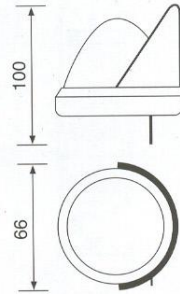

Rear, front, side & marker lights

Side Marker Lamp

Toyo type, metal chrome plated
Code Nr : U0077L

Cover Lens
Code Nr : U0077C

Purple, red, amber, blue, green & clear colours are available

Side Marker Lamp

Code Nr : U0201L

Cover Lens
Code Nr : U0201C

Red/clear, red/amber, red, amber, blue, green & clear colours are available

Side Marker Lamp

Code Nr : U0081L

Cover Lens
Code Nr : U0081C

Red/clear, red/amber, red, amber, blue, green & clear colours are available

Side Marker Lamp

Code Nr : U0357L

Cover Lens
Code Nr : U0357C

Red/clear, red/amber, red, amber, blue, green & clear colours are available