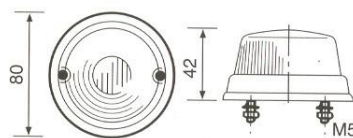

Decor Lamp

Black body
Code Nr : U0326L
Chrome plated body
Code Nr : U0340L

Cover Lens
Code Nr : U0326C

Red, amber, blue, green & clear colours are available