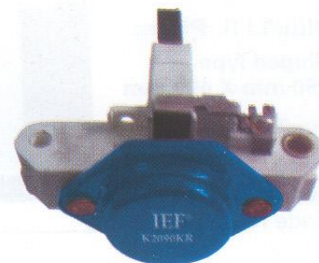

Regulator

Metal Hybrid (new type)
Replaces Bosch
With Carbon Brush
14V.
Code Nr.: K2090KR14
28V.
Code Nr.: K2090KR28