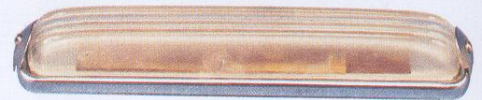

With glass lens

For three bulb

Code Nr : U0148L

Cover Lens

Code Nr : U0148C

Red, amber blue, green & clear colours are available

Indoor Lamp

Metal, chrome plated