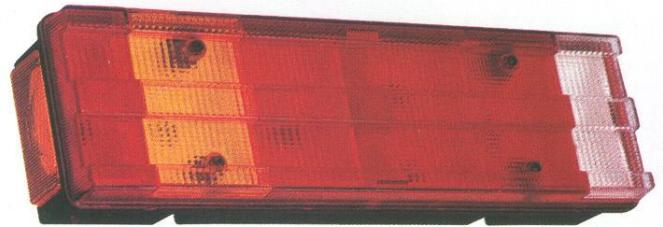

Rear, front, side & marker lights

E9

Seven Chamber

1. Reversing
2. Rear fog
3. Position
4. Reflector
5. Stop
6. Signal
7. Contourlight
8. Sidemarker
9. Numberplatelight

Tail Lamp

Universal Type Lamp (with numberplate light) with cable