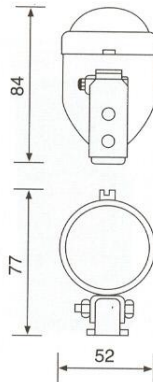

Marker Lamp

Antifar type, metal chrome plated
Code Nr : U2398L

Cover Lens
Code Nr : U2398C

Purple, red, amber, blue, green & clear colours are available