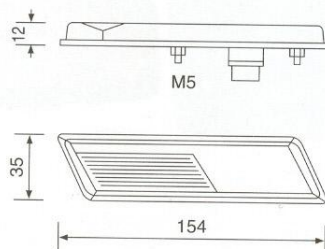

Side Lamp

Replaces Fiat 131

Left Lamp

Code Nr : L0152L

Right Lamp

Code Nr : R0152L

Red & amber colours are available