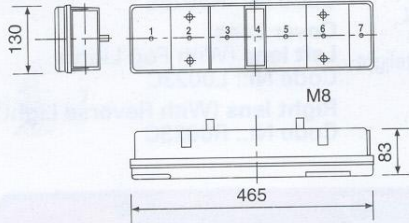

SERTPLAS®

2004 New production

Type of socket	Seven Chamber Tail Lamp
	Iveco Type Socket Code Nr.: 0030LQ71
	Schlemmer Type Socket Code Nr.: 0030LQ72

0030

Shock Absorber for Tail Lamps

Code Nr.: 0344A

Suitable for all types of truck

0344

IMT Tractor Tail Lamp

Left Lamp
Code Nr.: L0045L

Right Lamp
Code Nr.: R0045L

0045

Tractor Front Headlamp (Grid Protected)

With Parking Light
Code Nr.: U5028L

Without Parking Light
Code Nr.: U5029L

5028 5029

Tractor Rear Workinglamp (Grid Protected)

With Parking Light
Code Nr.: U5030L

Without Parking Light
Code Nr.: U5031L

Honey comb pattern glass is available

5030 5031