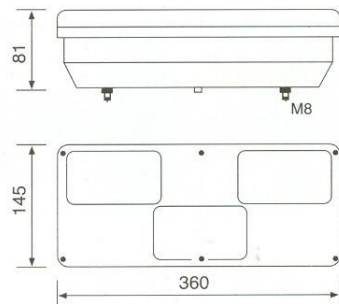

Six Chamber Tail Lamp

Left Lamp

Code Nr : L0121LSK

Right Lamp

Code Nr : R0121LSK

Cover Lens

Code Nr : U0121CSK

Left Lamp (with reverse light)

Code Nr : L0121LKB

Right Lamp (with reverse light)

Code Nr : R0121LKB

Cover Lens

Code Nr : U0121CKB