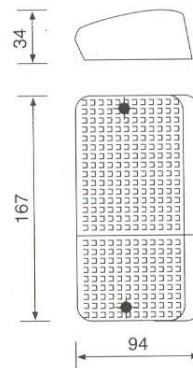

Code Nr : R0922C

Clear

Left Cover Lens

Code Nr : L0921C

Right Cover Lens

Code Nr : R0921C

Front Parking & Signal Lamp

(Replaces old model Iveco trailer)