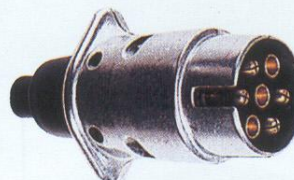

Socket, 7-Pole

12V / ISO 1724

Aluminium Housing
Code Nr : E2318F

Plastic Housing
Code Nr : E3827F

Screw Connection

Plug, 7-Pole

Aluminium Housing

Plug N-Type

24V / ISO 1185

Code Nr : EN3815FK

Plug S-Type

24V / ISO 3731

Code Nr : ES3815FK

Socket, 7-Pole

Aluminium Housing

Socket N-Type

24V / ISO 1185

Code Nr : EN3817FK

Socket S-Type

24V / ISO 3731

Code Nr : ES3817FK

P.S. please precise terminal connection on order as FF.