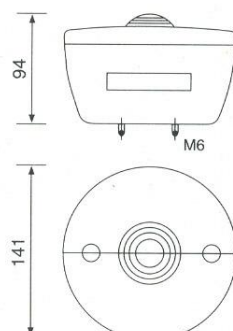

Rear, front, side & marker lights

Tail Lamp

With numberplate light
Code Nr : U0320L

Cover Lens
Code Nr : U0320C

Tail Lamp

Left Lamp (with numberplate light)
Code Nr : L0021L

Right Lamp
Code Nr. : R0021L

Cover Lens
Code Nr : U0021C

Tail Lamp

Left Lamp (with numberplate light)
Code Nr : L0019L

Right Lamp
Code Nr : R0019L

Cover Lens
Code Nr : U0019C

Tail Lamp (Metal body)

Left Lamp (with numberplate light)
Code Nr : L0087L

Right Lamp
Code Nr. : R0087L

Cover Lens
Code Nr : U0087C