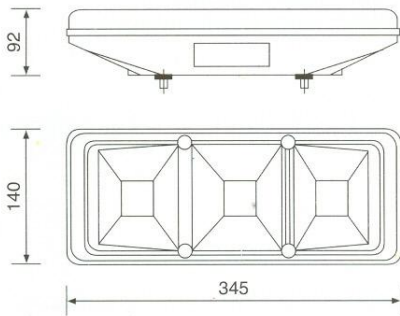

Three Chamber Tail Lamp

Left Lamp (with numberplate)

Code Nr : L0029LSK

Right Lamp

Code Nr : R0029LSK

Cover Lens

Code Nr : U0029CSK

Left Lamp (with numberplate & reverse light)

Code Nr : L0029LKB

Right Lamp (with reverse light)

Code Nr : R0029LKB

Cover Lens

Code Nr : U0029CKB