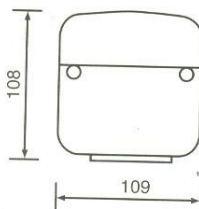

Front Lamp Caravan Type

Code Nr : U0078L

Cover Lens
Code Nr : U0078C