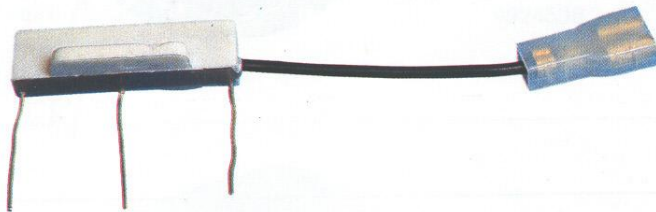

Ref. Original No.4152104
4244314

Alternators & Spare parts

Rectifier
 Fiat, Old Type
 With 3 diodes
 Code Nr : E2617EN
 Heat sink without diode
 Code Nr : E2551EN

Ref. Original No.4149609
 4175054

Warning Light Diode Trios
 Fiat, Old Type
 With Cable
 Code Nr : E2623ED