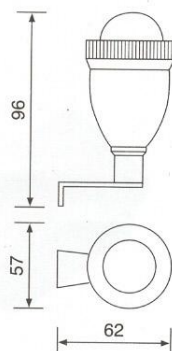

Marker Lamp

Antifar type, plastic
Code Nr : U0249L

Purple, red, amber,
blue, green & clear
colours are available