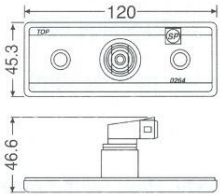

0238
0265
0264

Side Marker Lamp
Surface mounting with plastic bracket
LED Lighting
 Code Nr.: U0239L
Bulb Lighting
 With crooked bulb holder
 Code Nr.: U0260L
 With straight bulb holder
 Code Nr.: U0259L