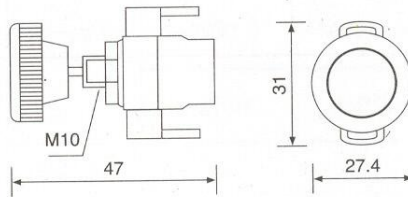

Heater Switch
With Metal Shaft
Dodge Type
Code Nr : E0413B