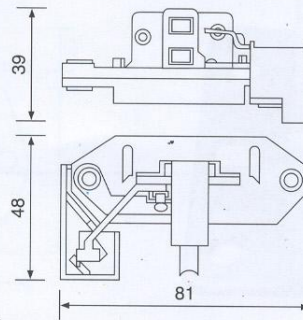

Regulator

Replaces Bosch
For Heavy Vehicles

Grounded Housing
28V4
With 4 terminals
Code Nr : K2089KR

Insulated Housing
28V4
With 3 terminals
Code Nr : K2973KR