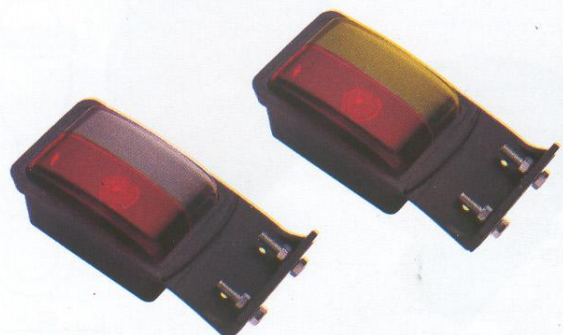

Code Nr : U0081L

Cover Lens
Code Nr : U0081C

Red/clear, red/amber, red, amber, blue, green & clear colours are available

Side Marker Lamp

Code Nr : U0357L

Cover Lens
Code Nr : U0357C

Red/clear, red/amber, red, amber, blue, green & clear colours are available