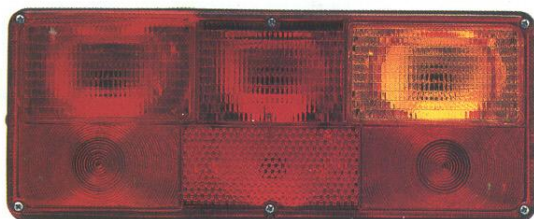

Six Chamber Tail Lamp

Left Lamp

Code Nr : L0121LSK

Right Lamp

Code Nr : R0121LSK

Cover Lens

Code Nr : U0121CSK

Left Lamp (with reverse light)

Code Nr : L0121LKB

Right Lamp (with reverse light)

Code Nr : R0121LKB

Cover Lens

Code Nr : U0121CKB