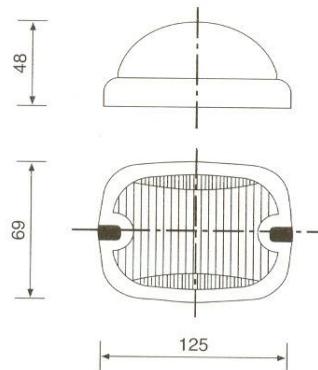

Rear, front, side & marker lights

Signal Lamp

Code Nr : U0082L

Cover Lens
Code Nr : U0082C

Signal Lamp

Code Nr : U0046L

Cover Lens
Code Nr : U0046C

403 Type Bus and Minibus Side Signal Lamp