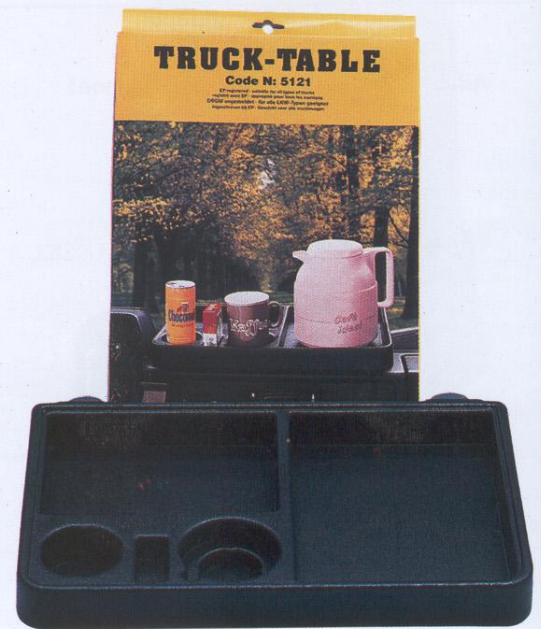

Accessories

Truck Driver Tummy
Code Nr : U0109A

Truck Table
Big size
Code Nr : U5120A

Truck Table
Medium size
Code Nr : U5121A

Truck Table
Small size
Code Nr : U5122A

Accessories

Tin Glass Holder
Triple
For indoor pocket
Code Nr : U5123A