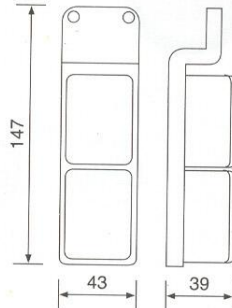

SERTPLAS®

Rear, front, side & marker lights

E₉

Side Marker Lamp, Double

Code Nr : U0304L

Cover Lens
Code Nr : U0304C

Red/clear, red/amber, red, amber, blue, green&clear colours are available

Side Marker Lamp, Double