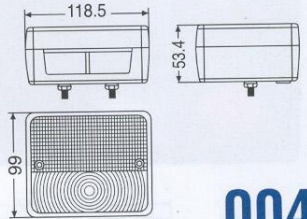

IMT Tractor Tail Lamp

Left Lamp
Code Nr.: L0045L

Right Lamp
Code Nr.: R0045L