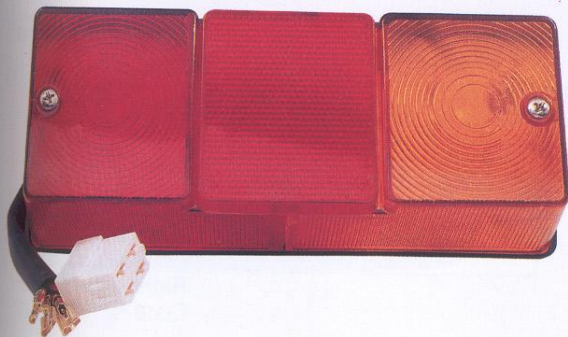

Replaces 240 Massey Ferguson

Code Nr : U0043L

Cover Lens

Code Nr : U0043C

SERTPLAS®

Rear, front, side & marker lights

Tractor Tail Lamp

Replaces 240 Massey Ferguson