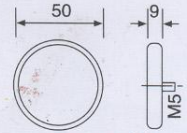

Marker Reflector Sticker Type Back

Round (Ø 5 cm)

Code Nr : U9125