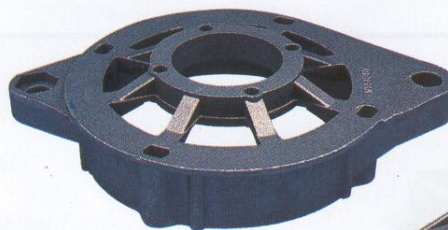

Alternator Frame

Fiat, Old Type

Roller bearing side

For thick shaft
Code Nr : E2614EK

For thin shaft
Code Nr : E2615EK

Ref. Original No.4474683
4254212

Ref. Original No.4152104
4244314