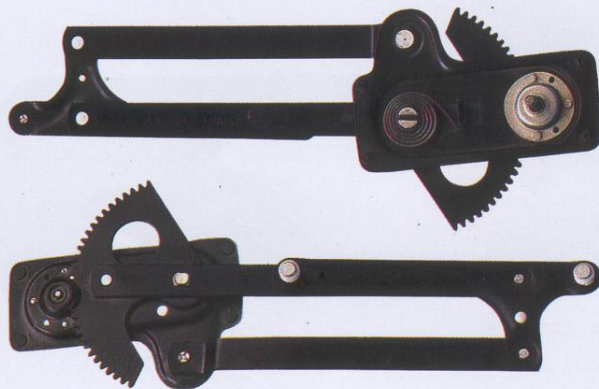

Tail Lens
Replaces Peugeot 504
Acrylic
Left Cover Lens
Code Nr : L0956C
Right Cover Lens
Code Nr : R0956C

PS Crystal
Left Cover Lens
Code Nr : L0952C
Right Cover Lens
Code Nr : R0952C

Glass Lifting Mechanism
Replaces Peugeot 504
Left
Code Nr : M0202L
Right
Code Nr : M0202R