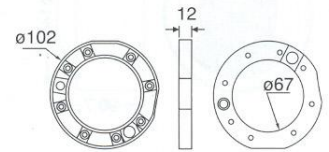

0111

Carbon Brush Holder (w/o carbon brush)
Replaces Renault Truck (for all models)
Code Nr.: E2509Y

2509

Tractor Plastic Bushing
Front antiroll bar

Code Nr.: E2508Y