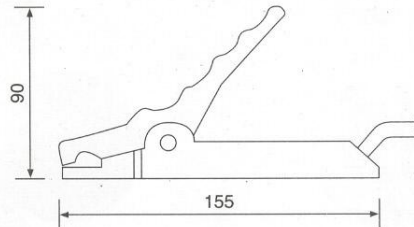

Battery Clips

For small vehicles
Red & black colours
Code Nr : E2420EY