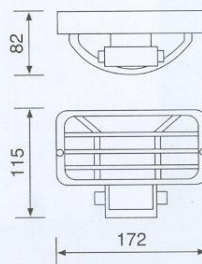

Fog & driving lights

Safari Type

Set

Amber
Code Nr : U0159LS

Clear
Code Nr : U0159LB

Roadman Type

Set

Plastic frame

Amber
Code Nr : U0273LS

Clear
Code Nr : U0273LB

Metal frame

Amber
Code Nr : U0274LS

Clear
Code Nr : U0274LB

161 Tinax Type

Set

Amber
Code Nr : U0163LS

Clear
Code Nr : U0163LB

151 Tinax Type

Set

Amber
Code Nr : U0162LS

Clear
Code Nr : U0162LB

Red
Code Nr : U0162LK