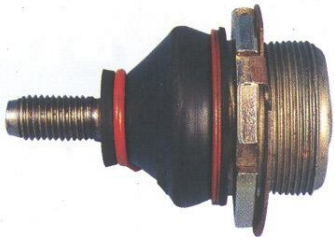

Ball joints

Suspension Ball Joint
504, 505 & 604 Peugeot
Lower Side, R/L
Code Nr : M0267R