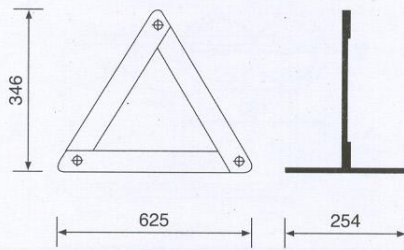

Code Nr : U2046A

Triangular Reflector Set

Standart type

Code Nr : U2044A

Marker Reflector