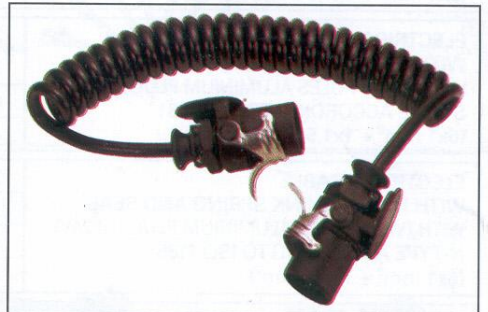

ELECTRICAL CABLE ADR/GGVS WITH TWO 13 POLES PLUGS ACCORDING TO ISO 12098 (3x2,5 mm² + 10x1,5 mm²)	3,00 mt.	E4213F30	E4313KL30
	3,50 mt.	E4213F35	E4313KL35
	4,00 mt.	E4213F40	E4313KL40
	4,50 mt.	E4213F45	E4313KL45