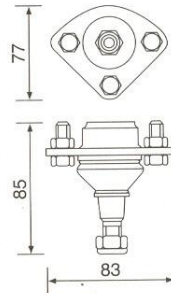

Suspension Ball Joint

Lada, R/L

Code Nr : M0214R

Upper & lower same