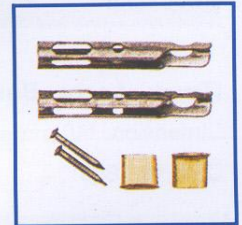

Trailer Equipment

AIR LINE FILTER

Repair kit

Complete

M 22 x 1,5
Code Nr : F3800H22
M 16 x 1,5
Code Nr : F3800H16

Repair Kit

Code Nr : F3800Y

CUSTOMS SEAL ROPE (T.I.R. Cable)