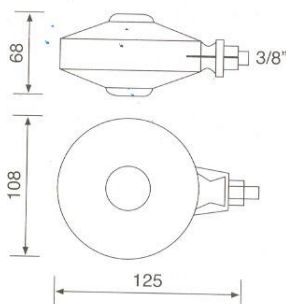

Rear, front, side & marker lights

Signal Lamp

Black body
Code Nr : U0008L
Chrome plated body
Code Nr : U0033L
Cover Lens
Code Nr : U0008C

Red & amber colours are available

Signal Lamp

Black body
Code Nr : U0062L
Chrome plated body
Code Nr : U0063L
Cover Lens
Code Nr : U0062CS

Red & amber colours are available

Position Lamp

Code Nr : U0064L
Cover Lens
Code Nr : U0064C

Red, amber, blue, green & clear colours are available

Position Lamp

Code Nr : U0282L

Red, clear, blue, green & amber colours are available