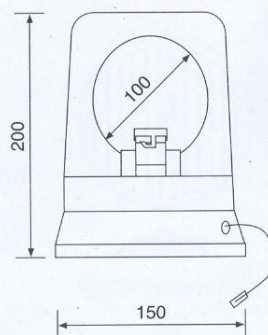

Rotating Beacon

Replaces Bosch

With magnetised housing

12V Lamp
Code Nr : U0269L
24V Lamp
Code Nr : U0271L

Lens
Code Nr : U0322C

Amber, red & blue colours are available