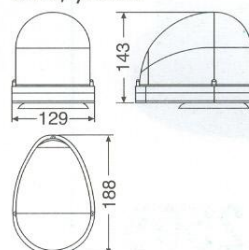

Ellipse Shape Rotating Beacon (Revolving Light) With magnetic housing

Lamp

Code Nr.: U0266L

Lens

Code Nr.: U0266C

Available red, green, blue, yellow