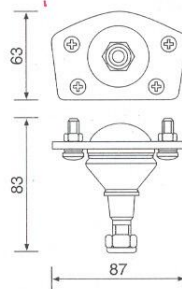

Suspension Ball Joint

Renault 12, 15, 17 & 18 Old Type
Lower Side, R/L
Code Nr : M0204R