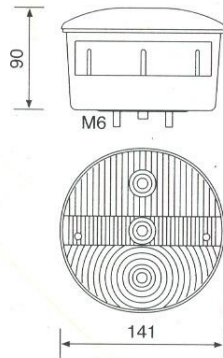

Tail Lamp

Left Lamp (with numberplate light)
Code Nr : L0021L

Right Lamp
Code Nr. : R0021L

Cover Lens
Code Nr : U0021C

Tail Lamp

Left Lamp (with numberplate light)
Code Nr : L0019L

Right Lamp
Code Nr : R0019L

Cover Lens
Code Nr : U0019C

Tail Lamp (Metal body)

Left Lamp (with numberplate light)
Code Nr : L0087L

Right Lamp
Code Nr. : R0087L

Cover Lens
Code Nr : U0087C