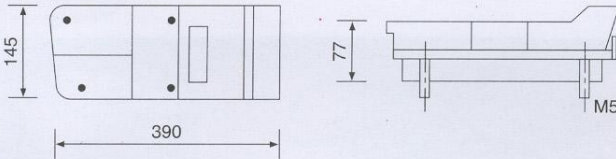

Right Lamp

Code Nr : R0096L

Left Cover Lens set (two pieces)

Code Nr : L0096C

Right Cover Lens set (two pieces)

Code Nr : R0096C