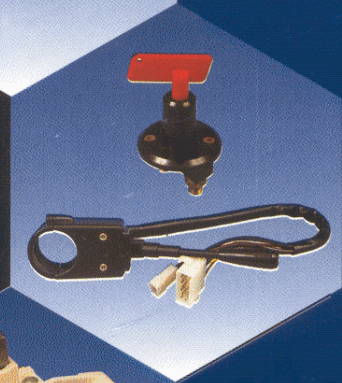

SERTPLAS®

- LIGHTING

- TRAILER EQUIPMENT

- ACCESSORIES

- ELECTRICAL PARTS

- REGULATOR
  RELAY
  FLASHER

ISO 9001

CATALOGUE 2005