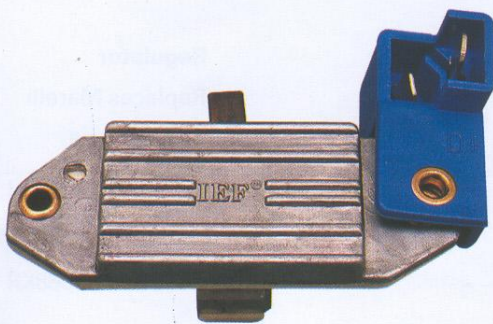

Replaces Bosch
For Saddle Alternator

14V3
Slipring Ø 32mm
Code Nr : K2061KR

Available thin & thick type

Regulator

Replaces Bosch
For Heavy Vehicles

Grounded Housing
28V4
With 4 terminals
Code Nr : K2089KR

Insulated Housing
28V4
With 3 terminals
Code Nr : K2973KR