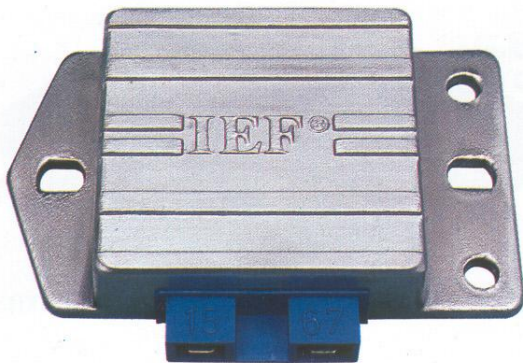

Regulator

Replaces Iskra

14V

Code Nr : K2072KR

28V

Code Nr : K2073KR