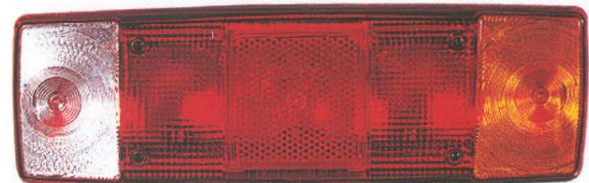

Code Nr : R0040L (Right Lamp)

CoverLens (same for left and right)

Code Nr : U0031C

Five Chamber Tail Lamp

With Reverse Light

Code Nr : U0221L

Cover Lens (same for left and right)

Code Nr : U0221C