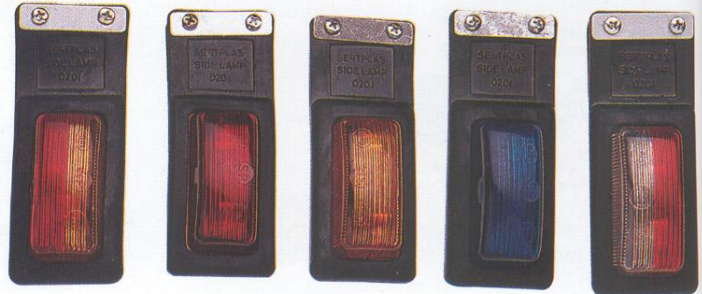

Side Marker Lamp

Code Nr : U0201L

Cover Lens
Code Nr : U0201C

Red/clear, red/amber, red, amber, blue, green & clear colours are available