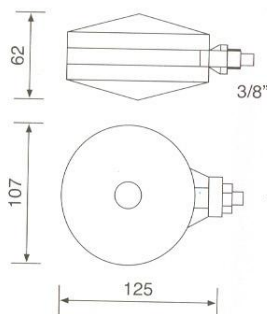

Signal Lamp

Black body
Code Nr : U0062L
Chrome plated body
Code Nr : U0063L
Cover Lens
Code Nr : U0062CS

Red & amber colours are available

Position Lamp

Code Nr : U0064L
Cover Lens
Code Nr : U0064C

Red, amber, blue, green & clear colours are available