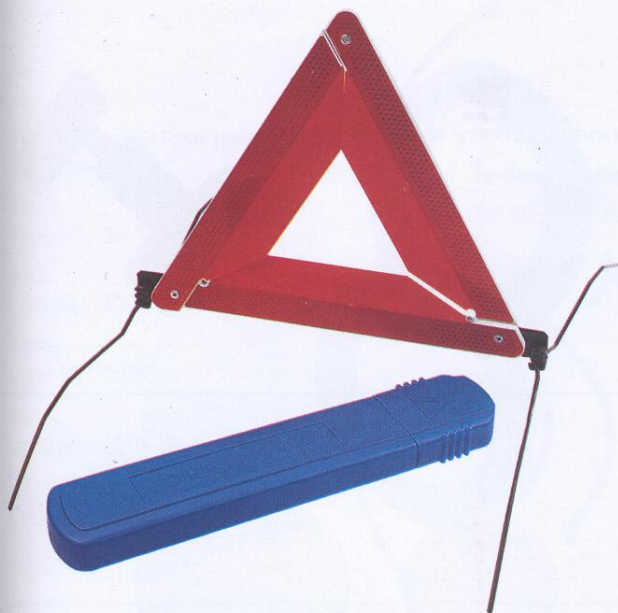

Warning Triangular Reflector
Conform to ECE regulation No. 27
Code Nr : 9046