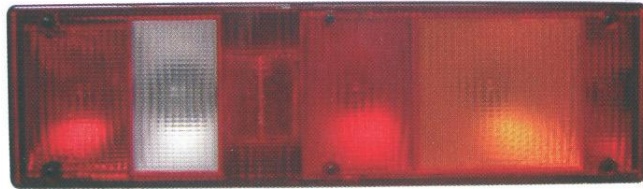

MAZ Truck Tail Lamp

Left lamp (With Fog & Number Plate Light)
Code Nr.: L0091L

Right lamp (With Reverse & Number Plate Light)
Code Nr.: R0091L

Cover Lens

Left lens (With Fog Light)
Code Nr.: L0091C

Right lens
Code Nr.: R0091C