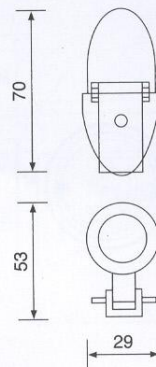

Cover Lens
Code Nr : U0187C

Purple, red, amber, blue, green & clear colours are available

Marker Lamp

Pippo mini, plastic
Code Nr : U0188L

Cover Lens
Code Nr : U0188C

Purple, red, amber, blue, green & clear colours are available