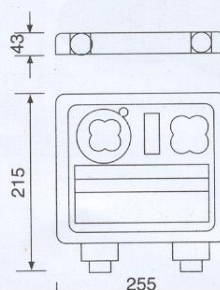

Accessories

Truck Driver Tummy
Code Nr : U0109A

Truck Table
Big size
Code Nr : U5120A

Truck Table
Medium size
Code Nr : U5121A

Truck Table
Small size
Code Nr : U5122A

Accessories

Tin Glass Holder
Triple
For indoor pocket
Code Nr : U5123A