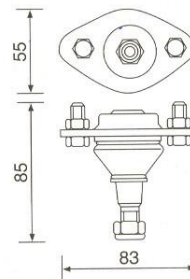

Suspension Ball Joint

Lada Samara, R/L

Code Nr : M0230R

Upper & lower same

Suspension Ball Joint

114 & 115 Mercedes, Lower R/L
Code Nr : M0436R

116, 123 & 126 Mercedes, Lower R/L
Code Nr : M0437R

124 & W201 Mercedes, Lower R/L
Code Nr : M0438R