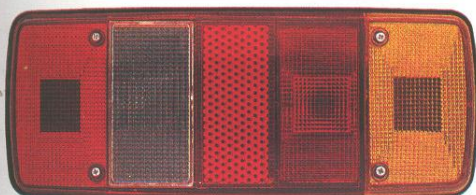

Code Nr : R0040L (Right Lamp)

CoverLens (same for left and right)

Code Nr : U0031C

Five Chamber Tail Lamp

With Reverse Light

Code Nr : U0221L

Cover Lens (same for left and right)

Code Nr : U0221C