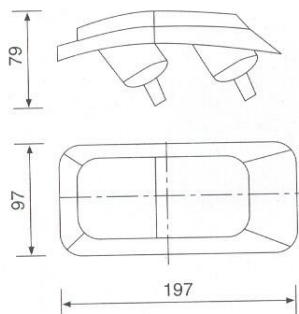

SERTPLAS

Rear, front, side & marker lights

Signal Lamp (Replaces Bedford Lorry)

Code Nr : U0014L

Big Cover Lens (Amber)

Code Nr : U0014CS

Small Cover Lens

Red Colour

Code Nr : U0014CK

Clear Colour

Code Nr : U0014CB

Signal Lamp

Amber (One colour)
Lamp

Code Nr : U0288L

Cover Lens

Code Nr : U0288C

Amber/clear (Double colours)
Lamp

Code Nr : U0217L

Cover Lens

Code Nr : U0217C

Front & Tail Lamp

Front Lamp

Code Nr : U0009LSE

Front Cover Lens

Code Nr : U0009CSI

Tail Lamp

Code Nr : U0009LSI

Tail Cover Lens

Code Nr : U0009CS

Signal Lamp

Code Nr : U0005L

Cover Lens

Code Nr : U0005C