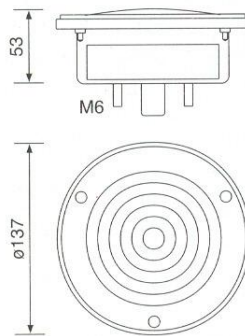

Tail Lamp

Code Nr : U0039L

Cover Lens
Code Nr : U0039C