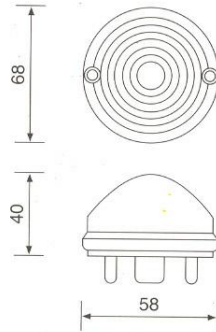

Rear, front, side & marker lights

Marker Lamp

Black body
Code Nr : U0280L
Chrome plated body
Code Nr : U0281L

Cover Lens
Code Nr : U0280C

Red, amber, blue, green & clear colours are available

Decor Lamp

Black body
Code Nr : U0326L
Chrome plated body
Code Nr : U0340L

Cover Lens
Code Nr : U0326C

Red, amber, blue, green & clear colours are available

Marker Lamp

Code Nr : U0024L

Cover Lens
Code Nr : U0024C

Red, amber, blue, green & clear colours are available

Marker Lamp

Metal, chrome plated
Code Nr : U0151L

Cover Lens
Code Nr : U0151C

Red, amber, blue, green & clear colours are available