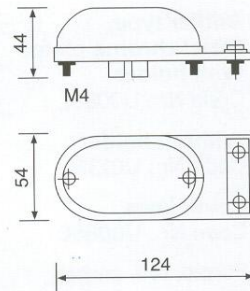

Side Marker Lamp

Code Nr : U0201L

Cover Lens
Code Nr : U0201C

Red/clear, red/amber, red, amber, blue, green & clear colours are available