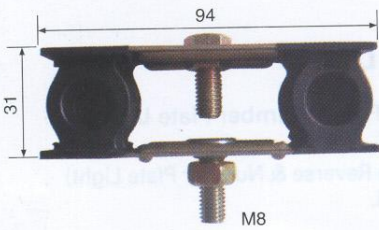

Shock Absorber for Tail Lamps

Code Nr.: 0344A