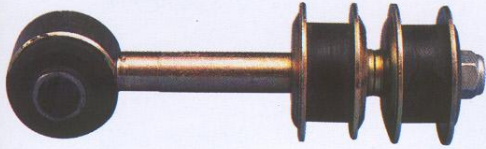

Rear, front, side & marker lights

Bend Arm (R/L)

Replaces Peugeot 504

Code Nr : M0432RL