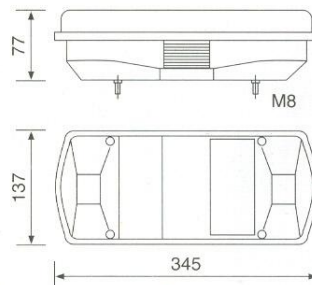

Code Nr : R0040L (Right Lamp)

CoverLens (same for left and right)

Code Nr : U0031C

Five Chamber Tail Lamp

With Reverse Light

Code Nr : U0221L

Cover Lens (same for left and right)

Code Nr : U0221C