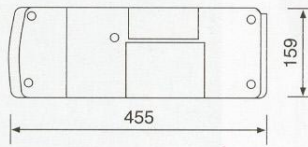

88-92 Md. Doğan

Left Lamp
Code Nr : L0119L
Right Lamp
Code Nr : R0119L

Left Cover Lens
Code Nr : L0119C
Right Cover Lens
Code Nr : R0119C

Front Lamp

Replaces Fiat 131 (Doğan, Şahin)

88-92 Md.

Left Lamp
Code Nr : L0144L
Right Lamp
Code Nr : R0144L

Left Cover Lens
Code Nr : L0144C
Right Cover Lens
Code Nr : R0144C

93 Md. Doğan SLX

Left Lamp
Code Nr : L0185L
Right Lamp
Code Nr : R0185L

Left Cover Lens
Code Nr : L0185C
Right Cover Lens
Code Nr : R0185C