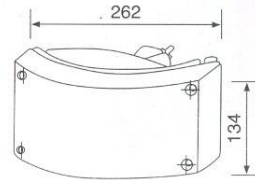

Rear, front, side & marker lights

Corner Lamp (for bus)

Code Nr : U0183L

Cover Lens
Code Nr : U0183C

Red, amber & clear colours
are available

Signal Lamp

Code Nr : U0155L

Cover Lens
Code Nr : U0155C

Signal Lamp

Code Nr : U0257L

Cover Lens
Code Nr : U0257C

Signal Lamp (Replaces Berlier)

Left Cover Lens
Code Nr : L0208C

Right Cover Lens
Code Nr : R0208C