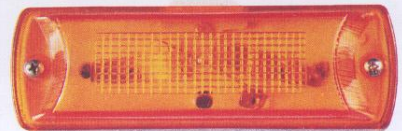

Red, amber blue, green & clear colours are available

Indoor Lamp (with switch)

Code Nr : U0075L

Cover Lens

Code Nr : U0075C

Red, amber blue, green & clear colours are available

Numberplate Lamp

Metal chrome plated
Code Nr : U0065LB