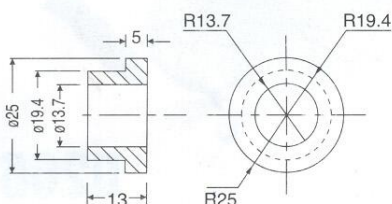

SERTPLAS®

2004 New production

Side Marker Lamp
Direct surface mounting
LED Lighting
Code Nr.: U0238L
Bulb Lighting
With crooked bulb holder
Code Nr.: U0265L
With straight bulb holder
Code Nr.: U0264L

0238
0265
0264

Side Marker Lamp
Surface mounting with plastic bracket
LED Lighting
Code Nr.: U0239L
Bulb Lighting
With crooked bulb holder
Code Nr.: U0260L
With straight bulb holder
Code Nr.: U0259L

0239
0260
0259

Side Marker Lamp
Replaces Renault 310 Truck
Code Nr.: U0112L

Red/clear, red/amber, red, amber, blue, green & clear colours are available

0112

Front Signal / Position Lamp
Replaces Renault 310 Truck
Code Nr.: U7501L

7501

Side Signal Lamp
Universal
Black Housing
Code Nr.: U0111L/Z
Chrome Plated Housing
Code Nr.: U0111L/P
Red/clear, red/amber, red, amber, blue, green & clear colours are available

0111

Carbon Brush Holder (w/o carbon brush)
Replaces Renault Truck (for all models)
Code Nr.: E2509Y

2509

Tractor Plastic Bushing
Front antiroll bar

Code Nr.: E2508Y

2508

Deutz Bushing

Code Nr.: E2507Y

2507