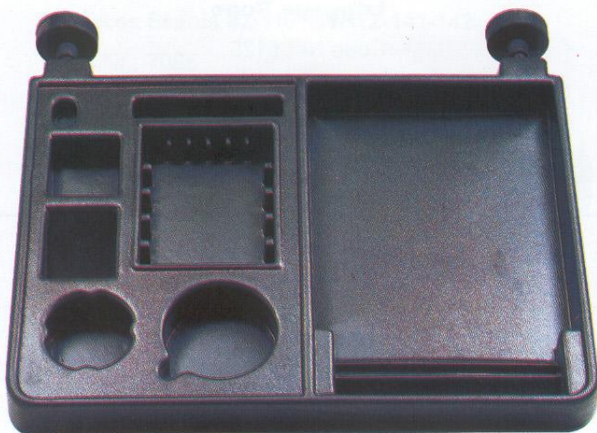

Taxi Signboard

Full screw mounted
(both ends screw installed)
Festoon Bulb 12V, 5W
Code Nr : 9006

Super Truck Table

Code Nr : 5119