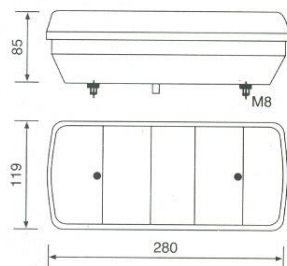

Tail Lamp Replaces J-9

With reverse light
Code Nr : U0167L

Cover Lens (same for left and right)
Code Nr : U0167C