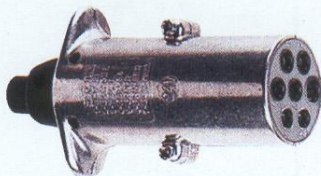

Socket, 7-Pole

12V / ISO 1724

Aluminium Housing
Code Nr : E2318F

Plastic Housing
Code Nr : E3827F

Screw Connection

Plug, 7-Pole

Aluminium Housing

Plug N-Type

24V / ISO 1185

Code Nr : EN3815FK

Plug S-Type

24V / ISO 3731

Code Nr : ES3815FK

Socket, 7-Pole

Aluminium Housing

Socket N-Type

24V / ISO 1185

Code Nr : EN3817FK

Socket S-Type

24V / ISO 3731

Code Nr : ES3817FK

P.S. please precise terminal connection on order as FF.