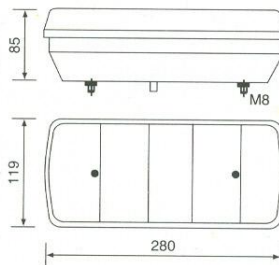

Rear, front, side & marker lights

Tail Lamp

Left Lamp (with reverse light)
Code Nr : L0153LKB
Right Lamp (with reverse light)
Code Nr : R0153LKB

Left Lamp
Code Nr : L0153LSK
Right Lamp
Code Nr : R0153LSK

Left Cover Lens
Code Nr : L0153CKB
Right Cover Lens
Code Nr : R0153CKB

Left Cover Lens
Code Nr : L0153CSK
Right Cover Lens
Code Nr : R0153CSK

Tail Lamp Replaces BMC

With Reverse Light
Code Nr : U0127L

Cover Lens (same for left and right)
Code Nr : U0127C

Tail Lamp Replaces J-9

With reverse light
Code Nr : U0167L

Cover Lens (same for left and right)
Code Nr : U0167C