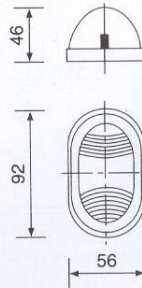

SERTPLAS®

Rear, front, side & marker lights

Marker Lamp

Metal, chrome plated
Code Nr : U0115L

Cover Lens
Code Nr : U0115C

Red, amber, blue, green & clear colours are available

Marker Lamp (Flashing type)

Code Nr : U0187L