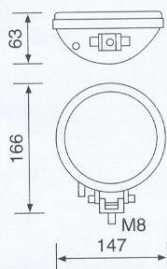

Rallye 2000 Type

Round

With cover

Yellow

Code Nr : U0161LS

White

Code Nr : U0161LB