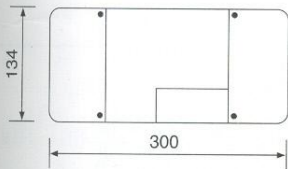

Left Cover Lens
Code Nr : L0153CKB
Right Cover Lens
Code Nr : R0153CKB

Left Cover Lens
Code Nr : L0153CSK
Right Cover Lens
Code Nr : R0153CSK

Tail Lamp Replaces BMC

With Reverse Light
Code Nr : U0127L

Cover Lens (same for left and right)
Code Nr : U0127C