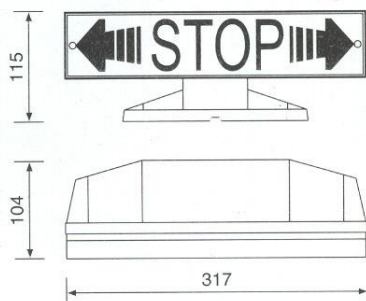

Third Brake Light

Code Nr : U0168L