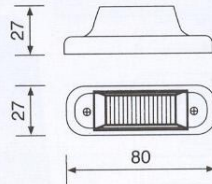

Marker Lamp (Flashing type)

Code Nr : U0187L

Cover Lens
Code Nr : U0187C

Purple, red, amber, blue, green & clear colours are available

Marker Lamp

Pippo mini, plastic
Code Nr : U0188L

Cover Lens
Code Nr : U0188C

Purple, red, amber, blue, green & clear colours are available