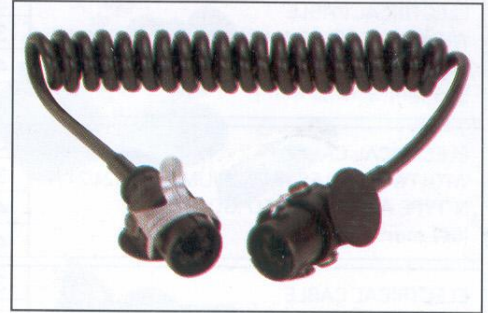

A.B.S., E.B.S. & ADAPTER ELECTRICAL COIL T.P.E. (HYTREL)

DESCRIPTION	WORKING LENGTH	CODE CABLE WITH PLUG	CODE CABLE W/O PLUG
ABS ELECTRICAL CABLE ADR/GGVS WITH TWO 5 POLES PLUGS ACCORDING TO ISO 7638 (2x4 mm² + 3x1,5 mm²)	3,00 mt.	E4205F30	E4305KL30
	3,50 mt.	E4205F35	E4305KL35
	4,00 mt.	E4205F40	E4305KL40
	4,50 mt.	E4205F45	E4305KL45

EBS ELECTRICAL CABLE ADR/GGVS WITH TWO 7 POLES PLUGS ACCORDING TO ISO 7638 (2x4 mm² + 3x1,5 mm²)	3,00 mt.	E4207F30	E4307KL30
	3,50 mt.	E4207F35	E4307KL35
	4,00 mt.	E4207F40	E4307KL40
	4,50 mt.	E4207F45	E4307KL45