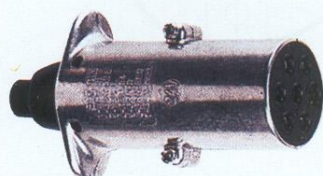

Socket, 7-Pole

12V / ISO 1724

Aluminium Housing
Code Nr : E2318F

Plastic Housing
Code Nr : E3827F

Screw Connection

Plug, 7-Pole

Aluminium Housing

Plug N-Type

24V / ISO 1185

Code Nr : EN3815FK

Plug S-Type

24V / ISO 3731

Code Nr : ES3815FK

Socket, 7-Pole

Aluminium Housing

Socket N-Type

24V / ISO 1185

Code Nr : EN3817FK

Socket S-Type

24V / ISO 3731

Code Nr : ES3817FK

P.S. please precise terminal connection on order as FF.