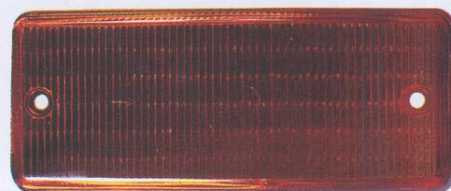

Minibus Tail Lens
Replaces Toyota Hiace
Left Cover Lens
Code Nr : L0953C
Right Cover Lens
Code Nr : R0953C