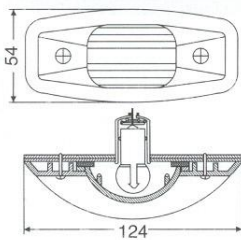

SERTPLAS®

2004 New production

Side Marker Lamp
Direct surface mounting
LED Lighting
Code Nr.: U0238L
Bulb Lighting
With crooked bulb holder
Code Nr.: U0265L
With straight bulb holder
Code Nr.: U0264L

0238
0265
0264

Side Marker Lamp
Surface mounting with plastic bracket
LED Lighting
Code Nr.: U0239L
Bulb Lighting
With crooked bulb holder
Code Nr.: U0260L
With straight bulb holder
Code Nr.: U0259L

0239
0260
0259

Side Marker Lamp
Replaces Renault 310 Truck
Code Nr.: U0112L

Red/clear, red/amber, red, amber, blue, green & clear colours are available

0112

Front Signal / Position Lamp
Replaces Renault 310 Truck
Code Nr.: U7501L

7501

Side Signal Lamp
Universal
Black Housing
Code Nr.: U0111L/Z
Chrome Plated Housing
Code Nr.: U0111L/P
Red/clear, red/amber, red, amber, blue, green & clear colours are available

0111

Carbon Brush Holder (w/o carbon brush)
Replaces Renault Truck (for all models)
Code Nr.: E2509Y

2509

Tractor Plastic Bushing
Front antiroll bar

Code Nr.: E2508Y

2508

Deutz Bushing

Code Nr.: E2507Y

2507