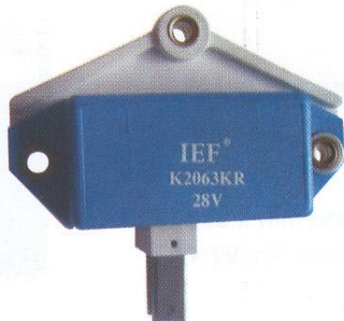

Without Parking Light
Code Nr.: U5031L

Honey comb pattern glass is available

5030 5031

SERTPLAS®

2004 New production

Regulator

Three fitting points
28V. Replaces Bosch
With Carbon Brush
Code Nr.: K2063KR

2063