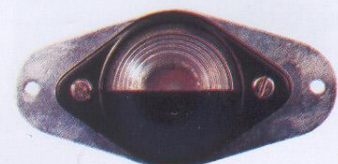

Numberplate Lamp

Metal chrome plated
Code Nr : U0114LB

Black painted
Code Nr : U0114LZ