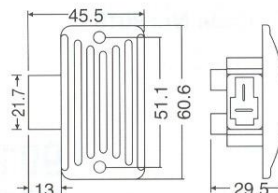

Regulator

Replaces Kia
With two terminals (14V. & 28V.)
Code Nr.: K2065KR
With three terminals (14V. & 28V.)
Code Nr.: K2066KR