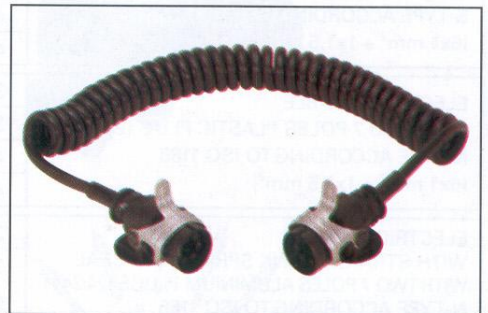

ELECTRICAL CABLE ADR/GGVS WITH TWO 9 POLES PLUGS ACCORDING TO ISO 12098 (3x2,5 mm² + 6x1,5 mm²)	3,00 mt.	E4209F30	E4309KL30
	3,50 mt.	E4209F35	E4309KL35
	4,00 mt.	E4209F40	E4309KL40
	4,50 mt.	E4209F45	E4309KL45