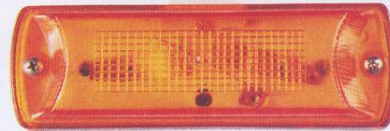

Red, amber blue, green & clear colours are available

Indoor Lamp (with switch)

Code Nr : U0075L

Cover Lens

Code Nr : U0075C

Red, amber blue, green & clear colours are available

Numberplate Lamp

Metal chrome plated
Code Nr : U0065LB