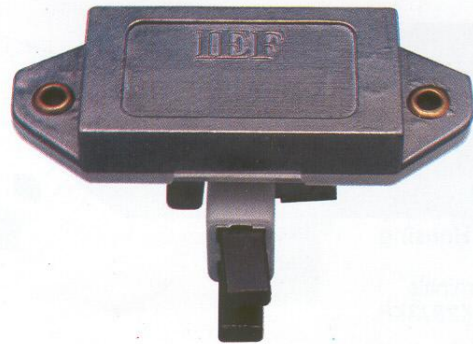

Regulator

Replaces Iskra

14V

Code Nr : K2072KR

28V

Code Nr : K2073KR