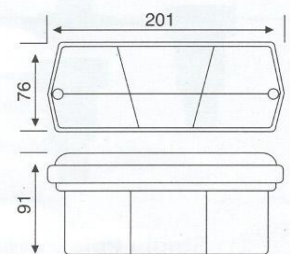

Full screw mounted
 (both ends screw installed)
 Festoon Bulb 12V, 5W
 Code Nr : 9006

Super Truck Table

Code Nr : 5119

Tail Lamp

Caravan Type
 Code Nr : U0079L

Five Chamber Tail Lamp

Ellipse Type
Code Nr : U0250L
Cover Lens
Code Nr : U0250C