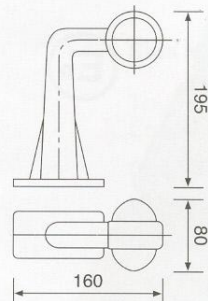

Red/clear, red/amber, red, amber, blue, green&clear colours are available

SERTPLAS®

Rear, front, side & marker lights

E19

Marker Lamp
Rubber body
Code Nr : EM008
Cover Lens
Code Nr : EM008

Marker Lamp

Rubber body
Code Nr : EM0085L
Cover Lens
Code Nr : EM0084C