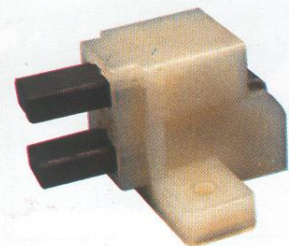

Fan For Alternator
Fiat, Old Type
For thick shaft
Code Nr : E2638Y
For thin shaft
Code Nr : E2639Y