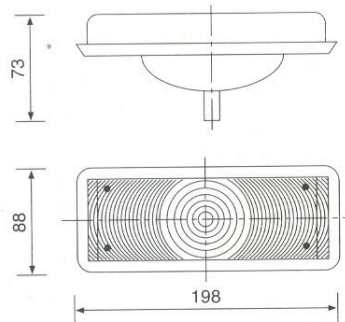

Front Parking Lamp

Code Nr : U0004L

Cover Lens

Code Nr : U0004C

Front Parking & Signal Lamp

(Replaces old model Iveco)

Amber/clear

Left Cover Lens

Code Nr : L0922C

Right Cover Lens

Code Nr : R0922C

Clear

Left Cover Lens

Code Nr : L0921C

Right Cover Lens

Code Nr : R0921C