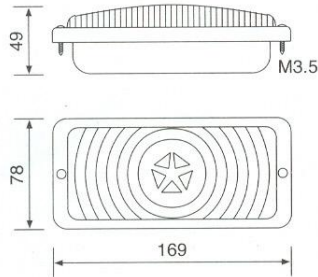

Tail Lamp

Code Nr : U0039L

Cover Lens
Code Nr : U0039C