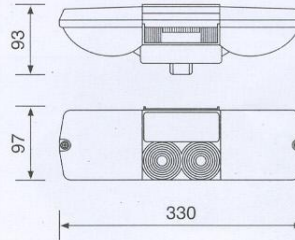

Full screw mounted
 (both ends screw installed)
 Festoon Bulb 12V, 5W
 Code Nr : 9006

Super Truck Table

Code Nr : 5119

Tail Lamp

Caravan Type
 Code Nr : U0079L

Five Chamber Tail Lamp

Ellipse Type
Code Nr : U0250L
Cover Lens
Code Nr : U0250C