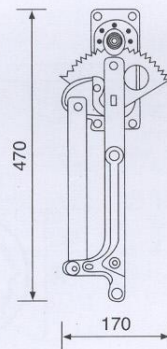

Tail Lens
Replaces Peugeot 504
Acrylic
Left Cover Lens
Code Nr : L0956C
Right Cover Lens
Code Nr : R0956C

PS Crystal
Left Cover Lens
Code Nr : L0952C
Right Cover Lens
Code Nr : R0952C

Glass Lifting Mechanism
Replaces Peugeot 504
Left
Code Nr : M0202L
Right
Code Nr : M0202R