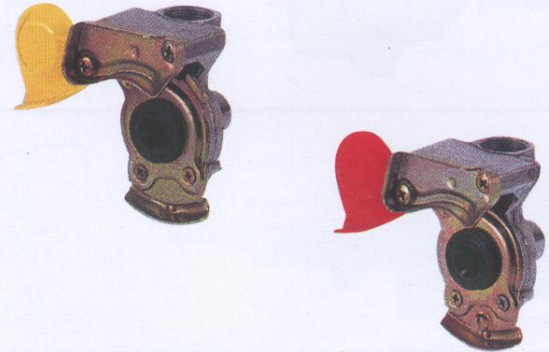

Automatic Type (with valve)

For emergency, red M 22 x 1,5
Code Nr : F3822KK22

For brake, yellow M 22 x 1,5
Code Nr : F3822KS22

For emergency, red M 16 x 1,5
Code Nr : F3822KK16

For brake, yellow M 16 x 1,5
Code Nr : F3822KS16

Withworth 1/2 inches also available