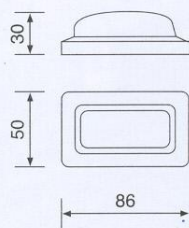

Side Marker Lamp

Code Nr : U1201L
Cover Lens
Code Nr : U1201C

Red/clear, red/amber, red,
amber, blue, green & clear
colours are available