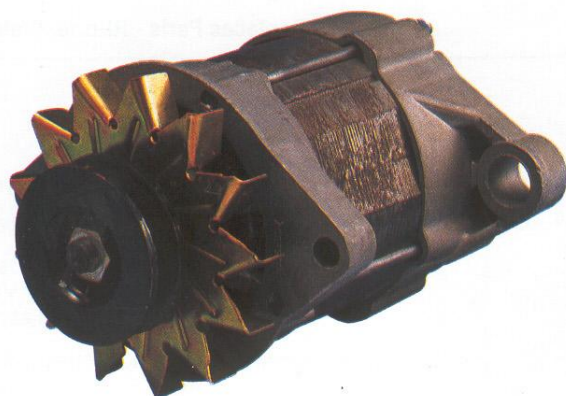

Complete Alternator
Replaces Fiat, Old Type

For heavy vehicles

24V
Code Nr : E2601EA

Ref. Original No. 4178617
4178618
4180304