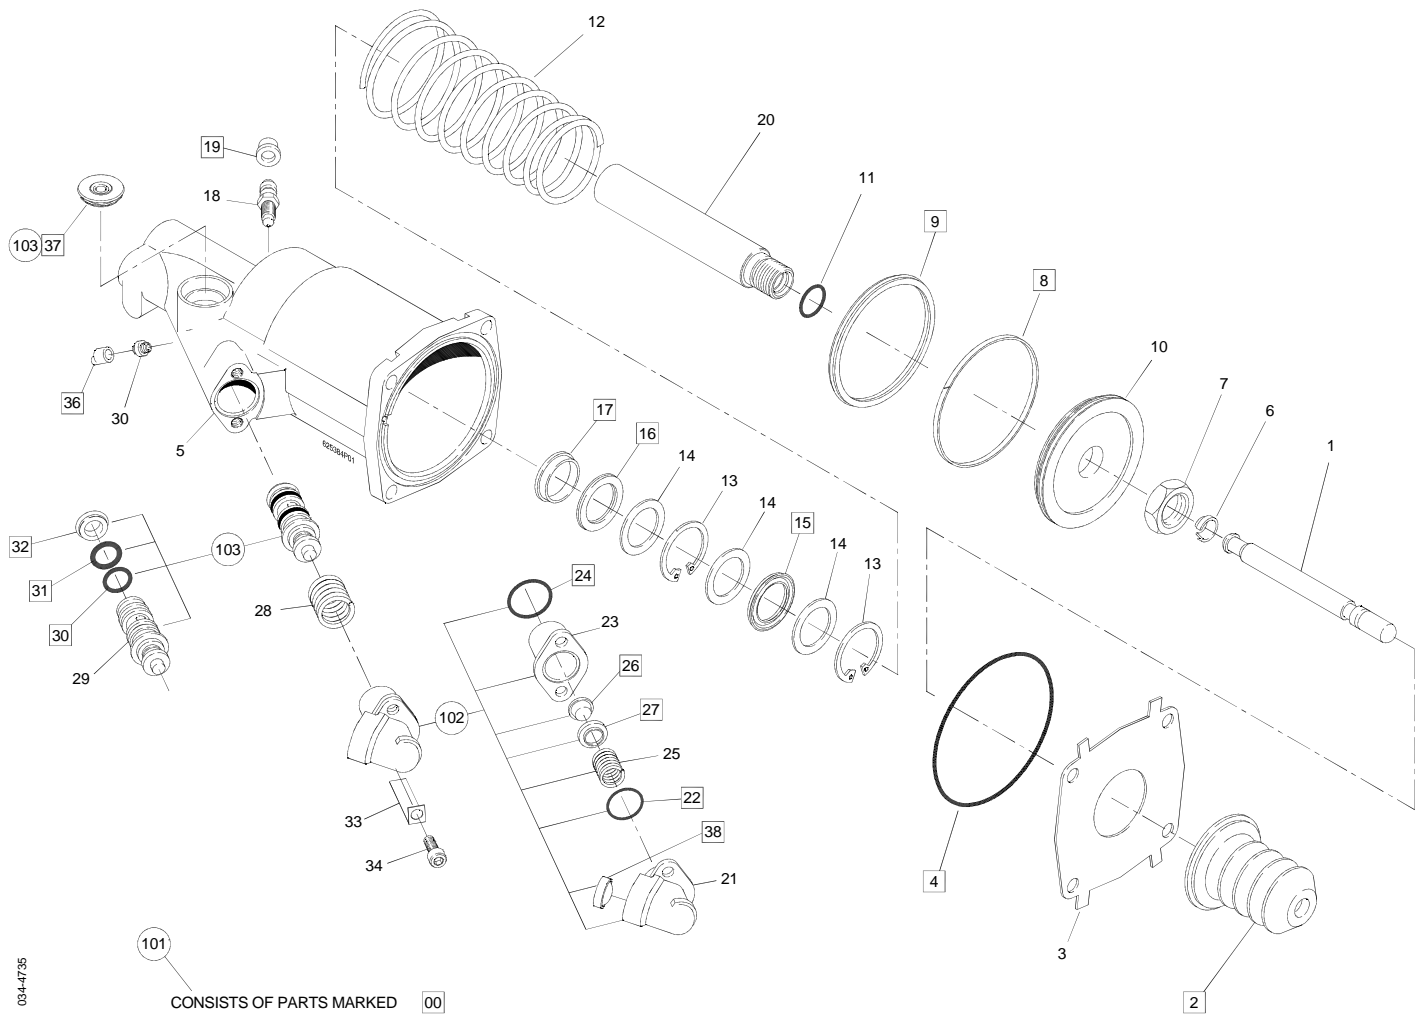

034-8901

Part No.	Description	Pos. No.	Fits	Notes
625384AM	Clutch Servo		5010244208	Ø80 mm
626731AM	Repair Kit	101	5001843793	Main Kit
626734AM	Repair Kit	102		Air Valve
625322AM	Repair Kit	103	5001830262	Spool Assy