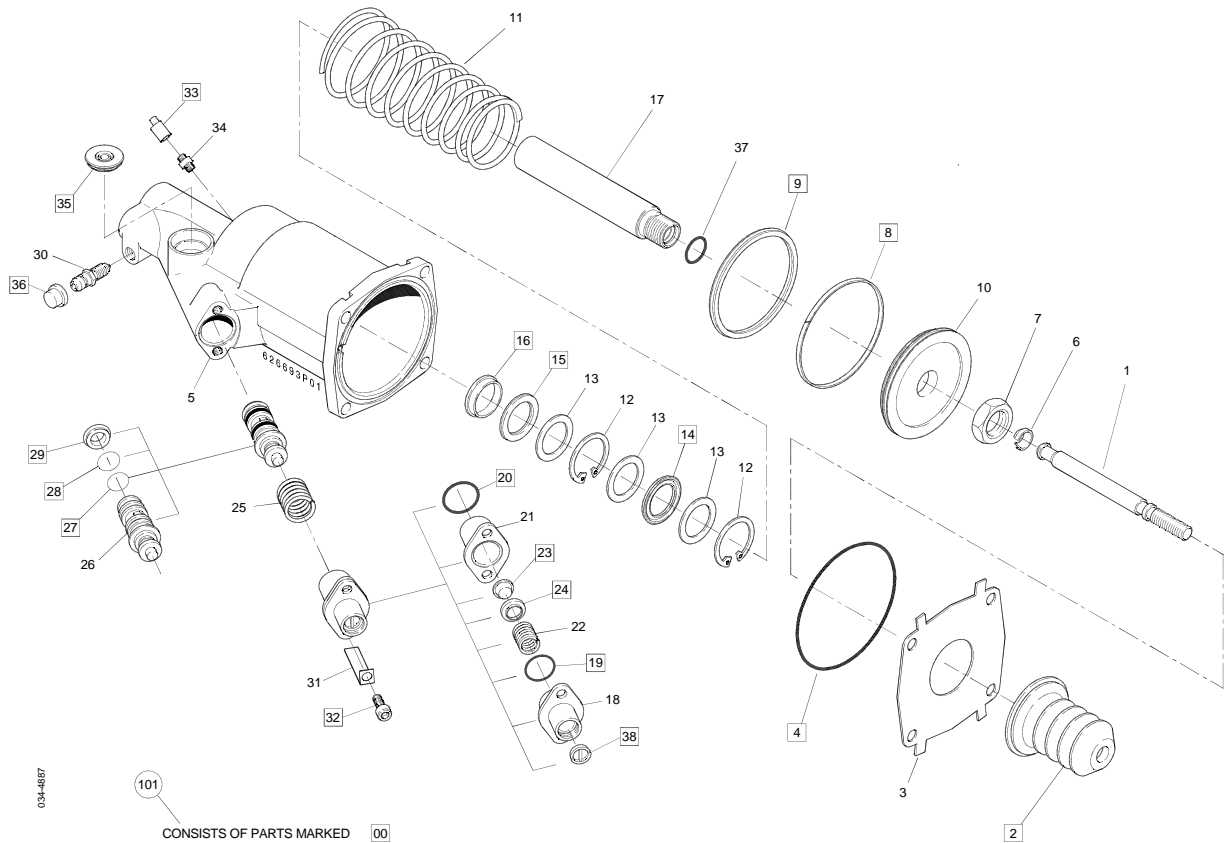

Part No.	Description	Pos. No.	Fits	Notes
626693AM	Clutch Servo		403778-3	
622522AM	Repair Kit	101	300194-2