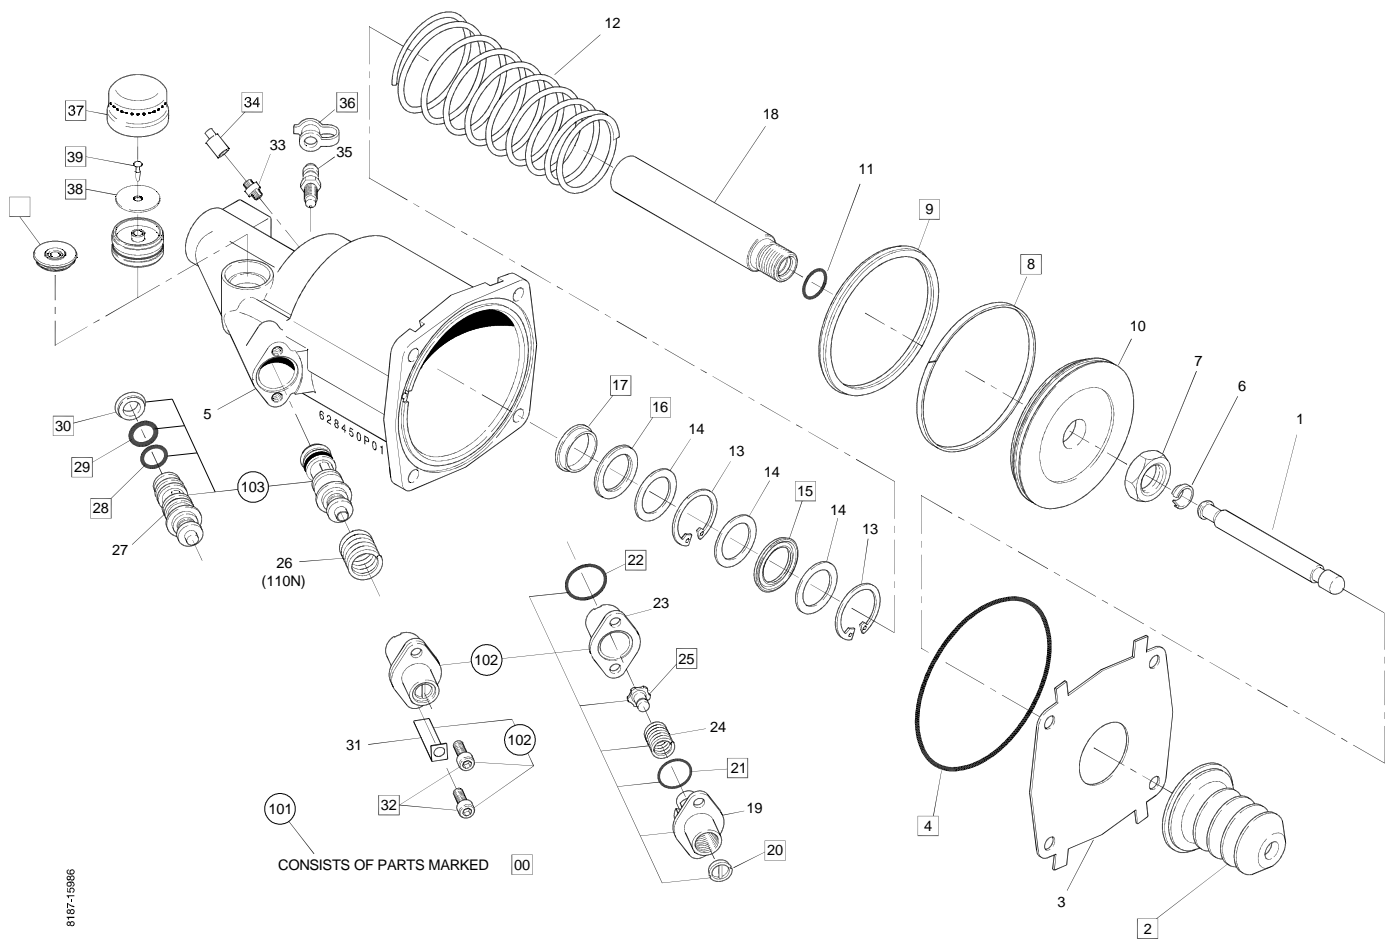

Part No.	Description	Pos. No.	Fits	Notes
628450AM	Clutch Servo		1443531	Supersedes 626400AM and 626783AM
626787AM	Repair Kit	101	1348878	Main Kit
628306AM	Repair Kit	102	1443526	Air Valve, depressurized
626790AM	Repair Kit	103	1348880	Spool Assy