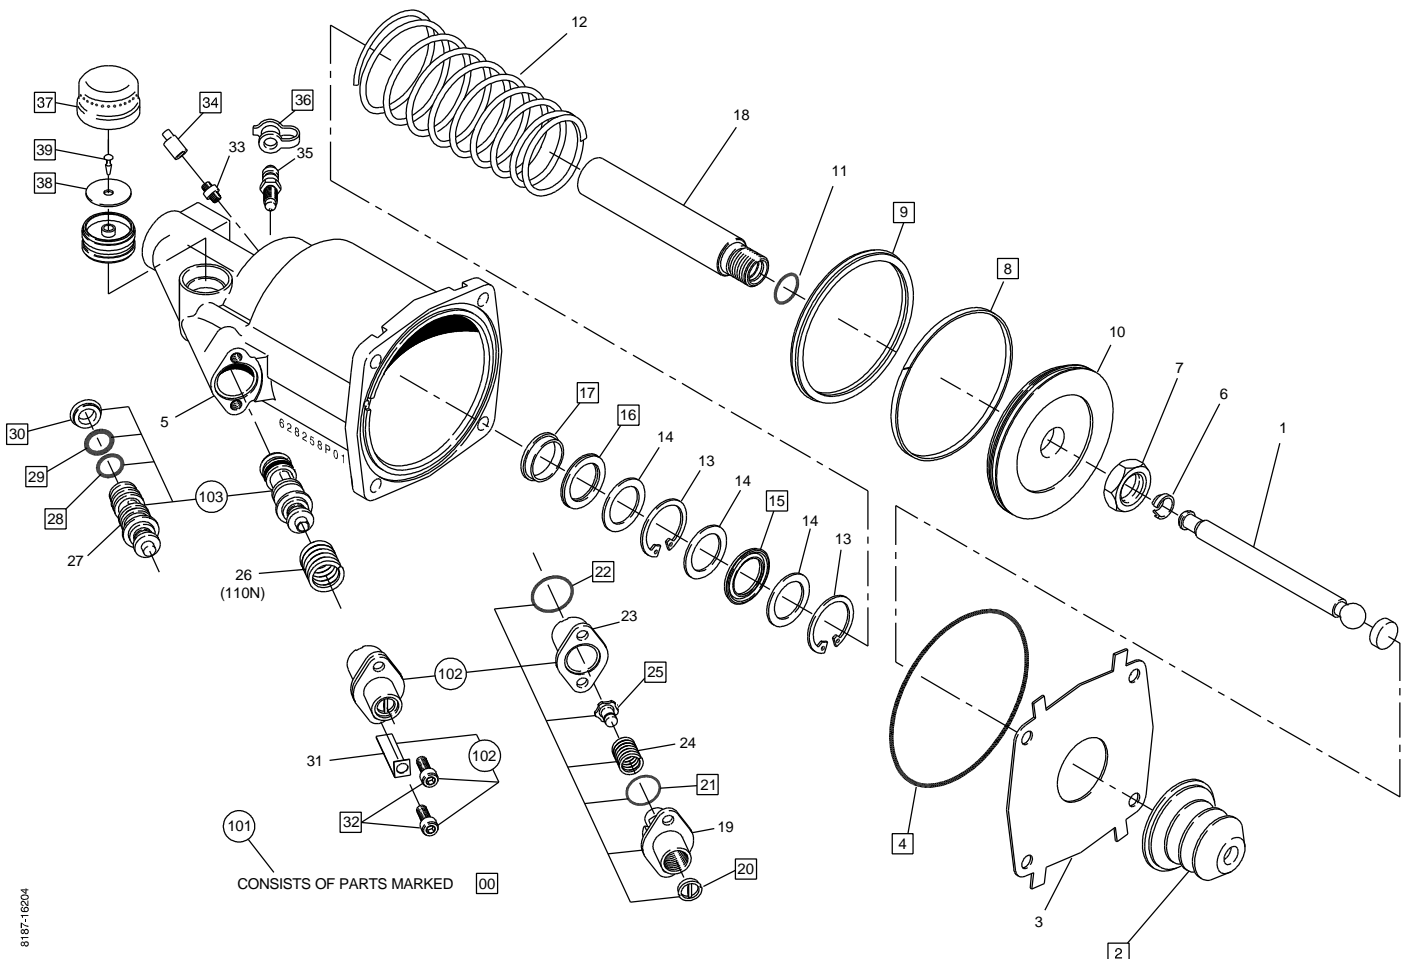

Part No.	Description	Pos. No.	Fits	Notes
628258AM	Clutch Servo		1443523	Push Rod 16 mm soft, xlong
628305AM	Repair Kit	101	1443527	Main Kit
628306AM	Repair Kit	102	1443526	Air Valve, depressurized
626790AM	Repair Kit	103	1348880	Spool Assy

8197-16204