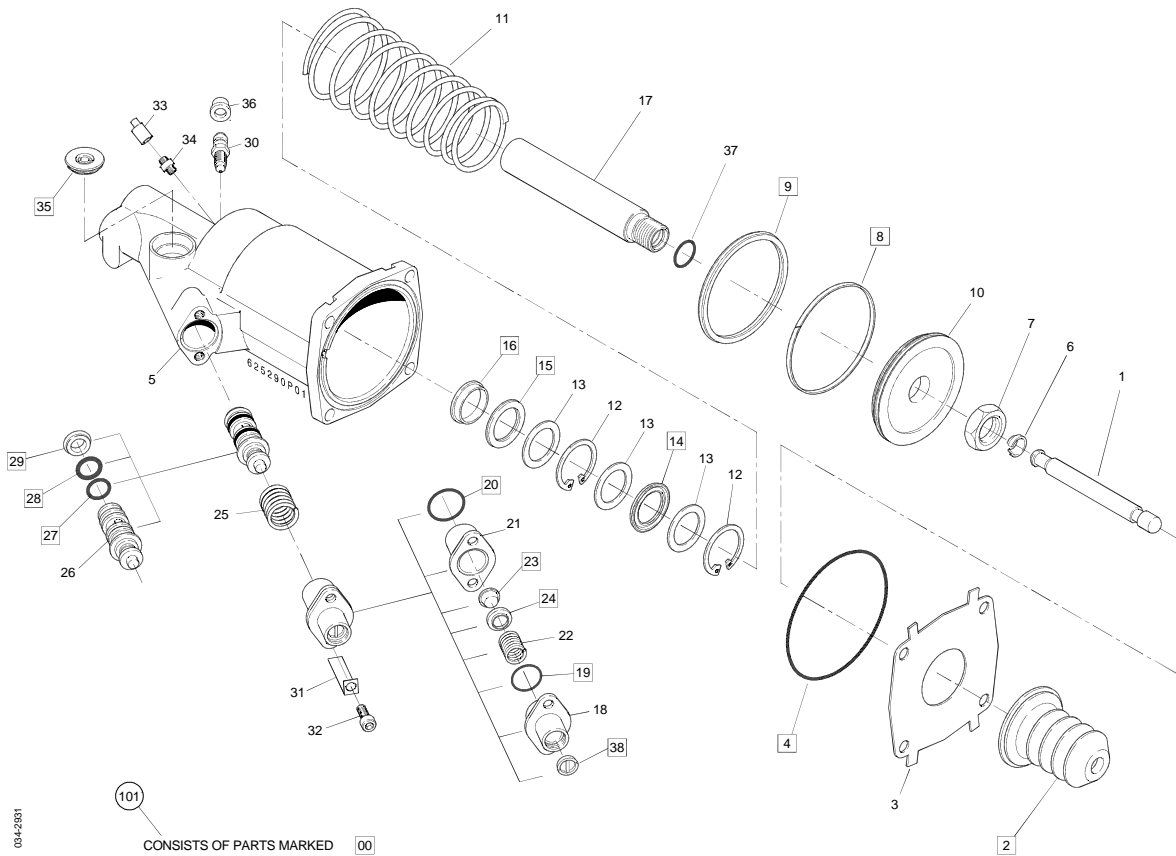

Part No.	Description	Pos. No.	Fits	Notes
625826AM	Master Cylinder		ACHD 274	Ø26, Straight outlet, ½"-20UNF
626608AM	Repair Kit	101	AMPA 852	
624262AM	Push Rod	14		

034-5959

Part No.	Description	Pos. No.	Fits	Notes
626564AM	Master Cylinder		ACHD 722	Ø26, Angled outlet
626608AM	Repair Kit	101	AMPA 852	
624262AM	Push Rod	14		