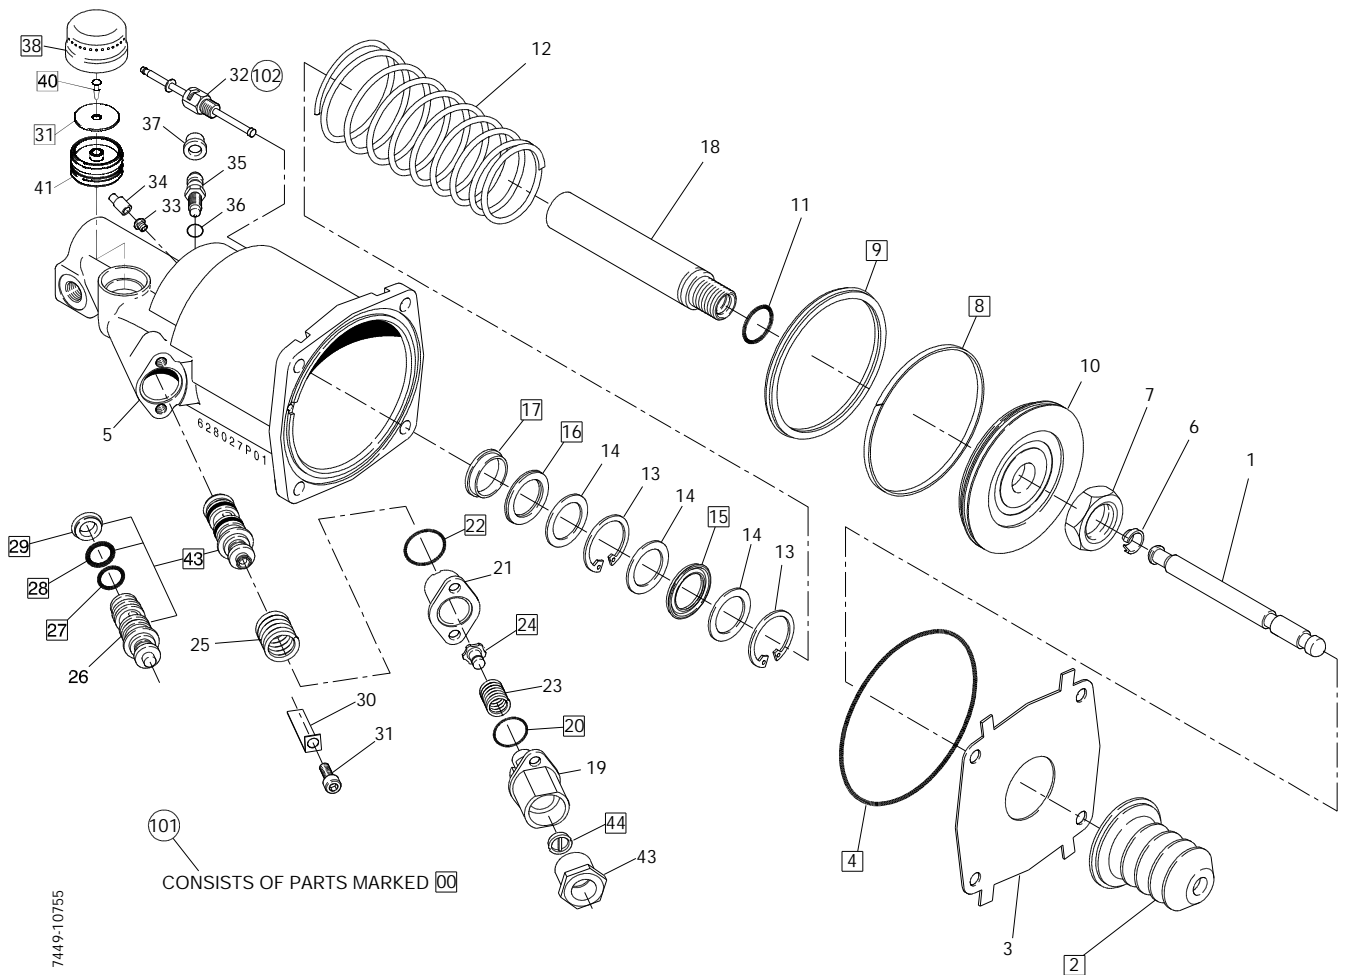

Part No.	Description	Pos. No.	Fits	Notes
628027AM	Clutch Servo		81.30725-6093	Supersedes 625436AM
628368AM	Repair Kit	101	81.30725-6097	
628369AM	Repair Kit	102	81.30725-6098	
627117AM	Repair Kit		81.30725-6090	For 625436AM before 01.01.2000