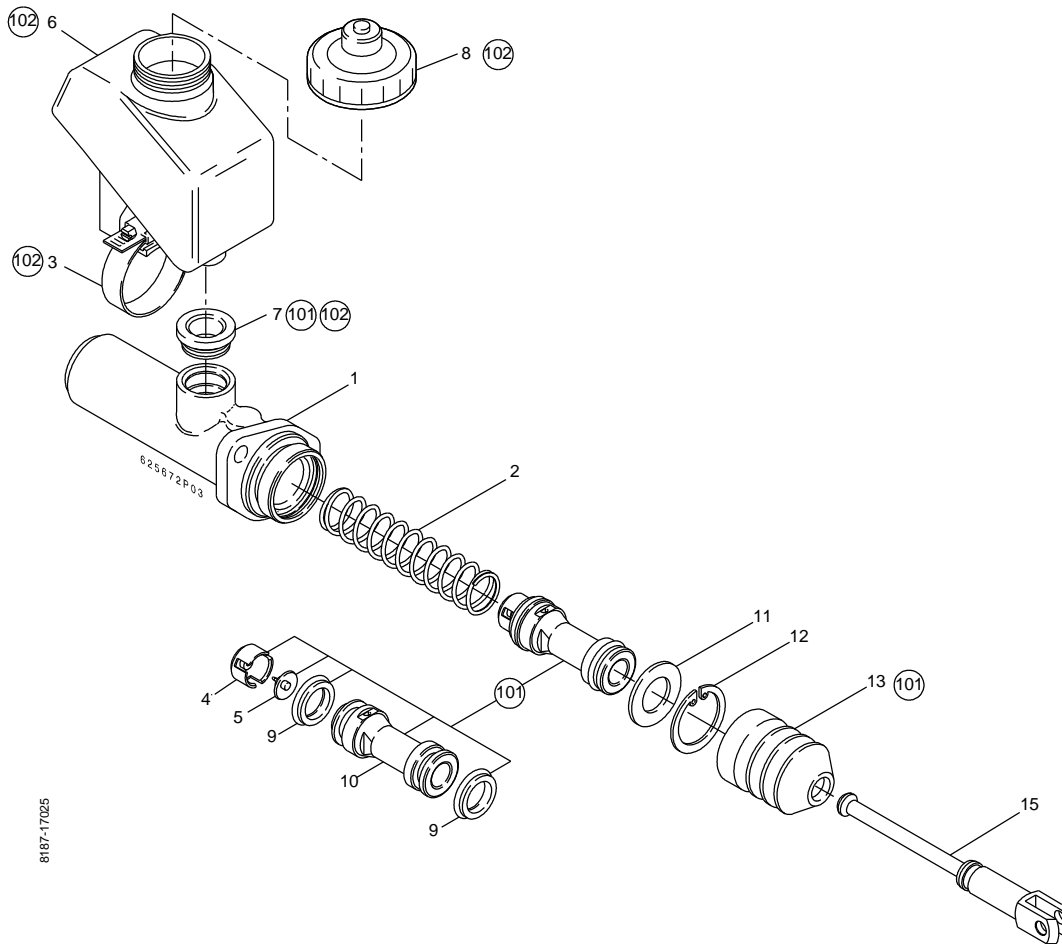

Part No.	Description	Pos. No.	Fits	Notes
625672AM	Master Cylinder