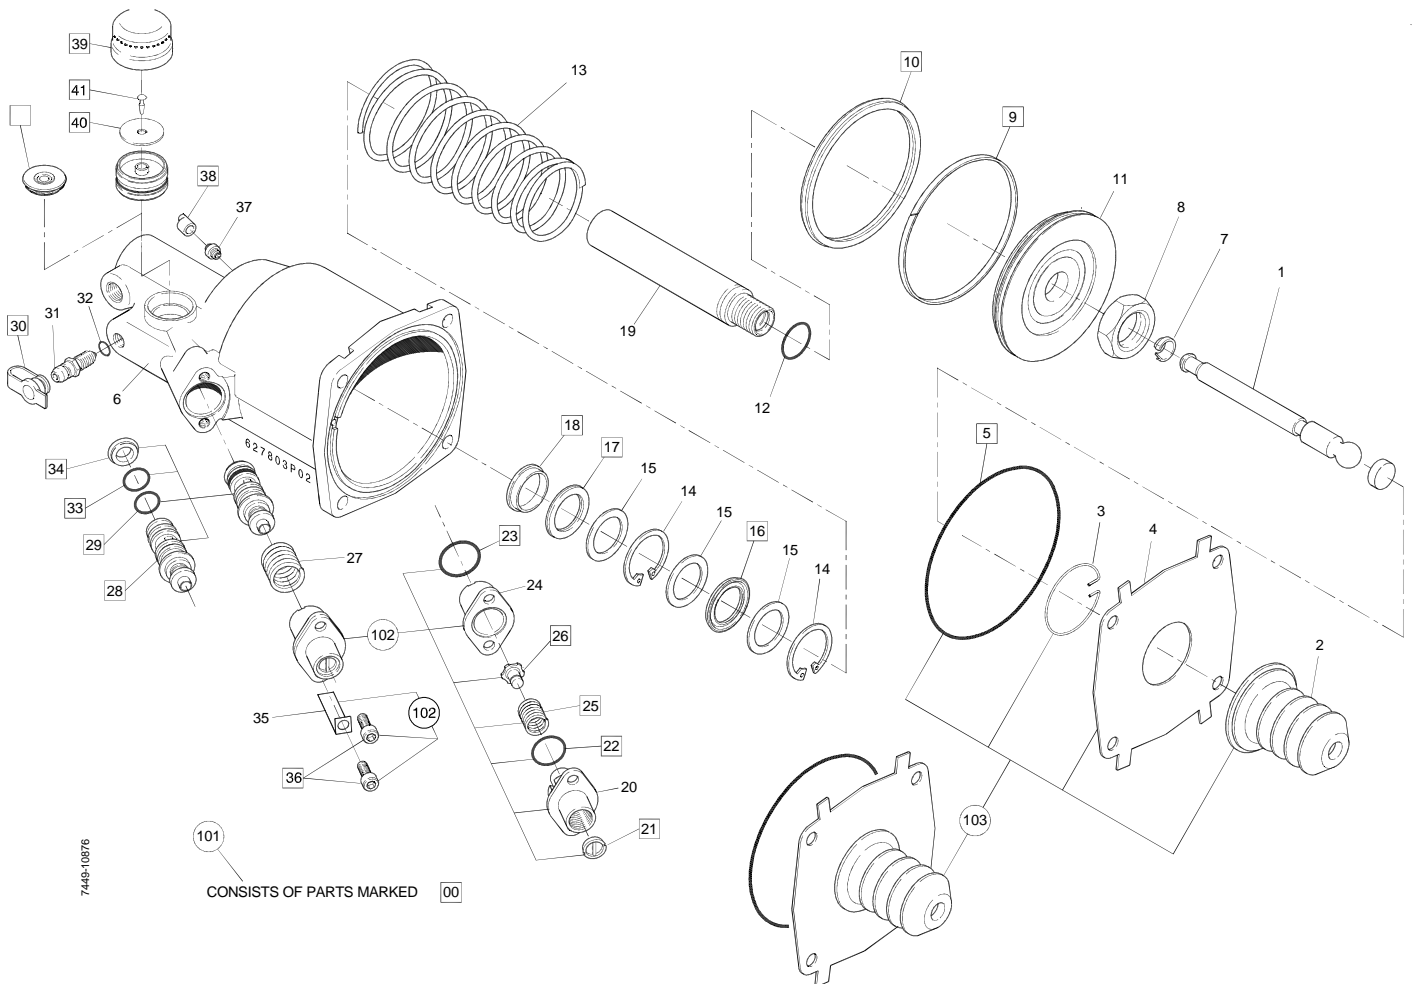

Part No.	Description	Pos. No.	Fits	Notes
628492AM	Clutch Servo		8171720	Ø100 mm, VT-gearboxes
628476AM	Repair Kit	101	85102142	Main Kit
627619AM	Repair Kit	102		Air Valve, depressurized
628477AM	Repair Kit	103	85102141	Cover w/bellow