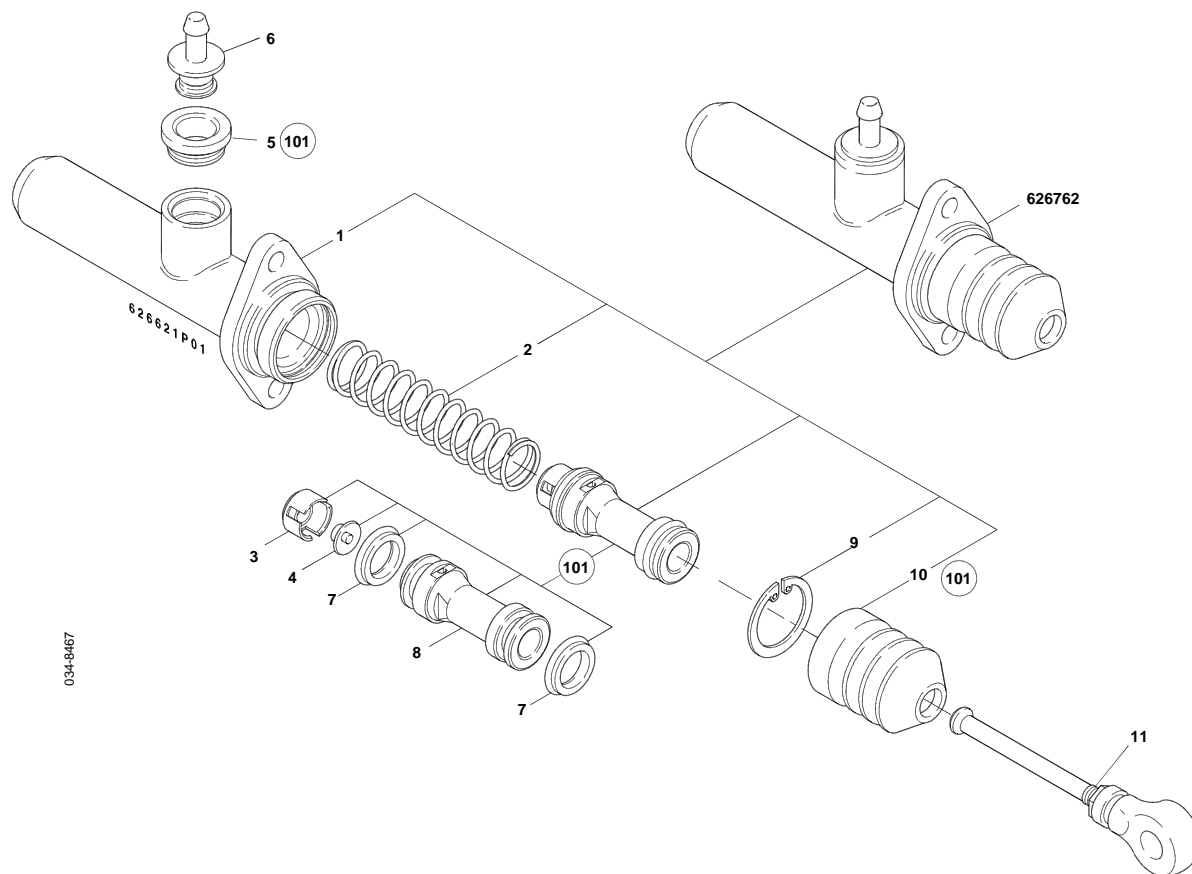

Part No.	Description	Pos. No.	Fits	Notes
626762AM	Master Cylinder		1348735	Ø22
627201AM	Repair Kit	101	1373532	
625445AM	Push Rod	14	1357761	

034-8467