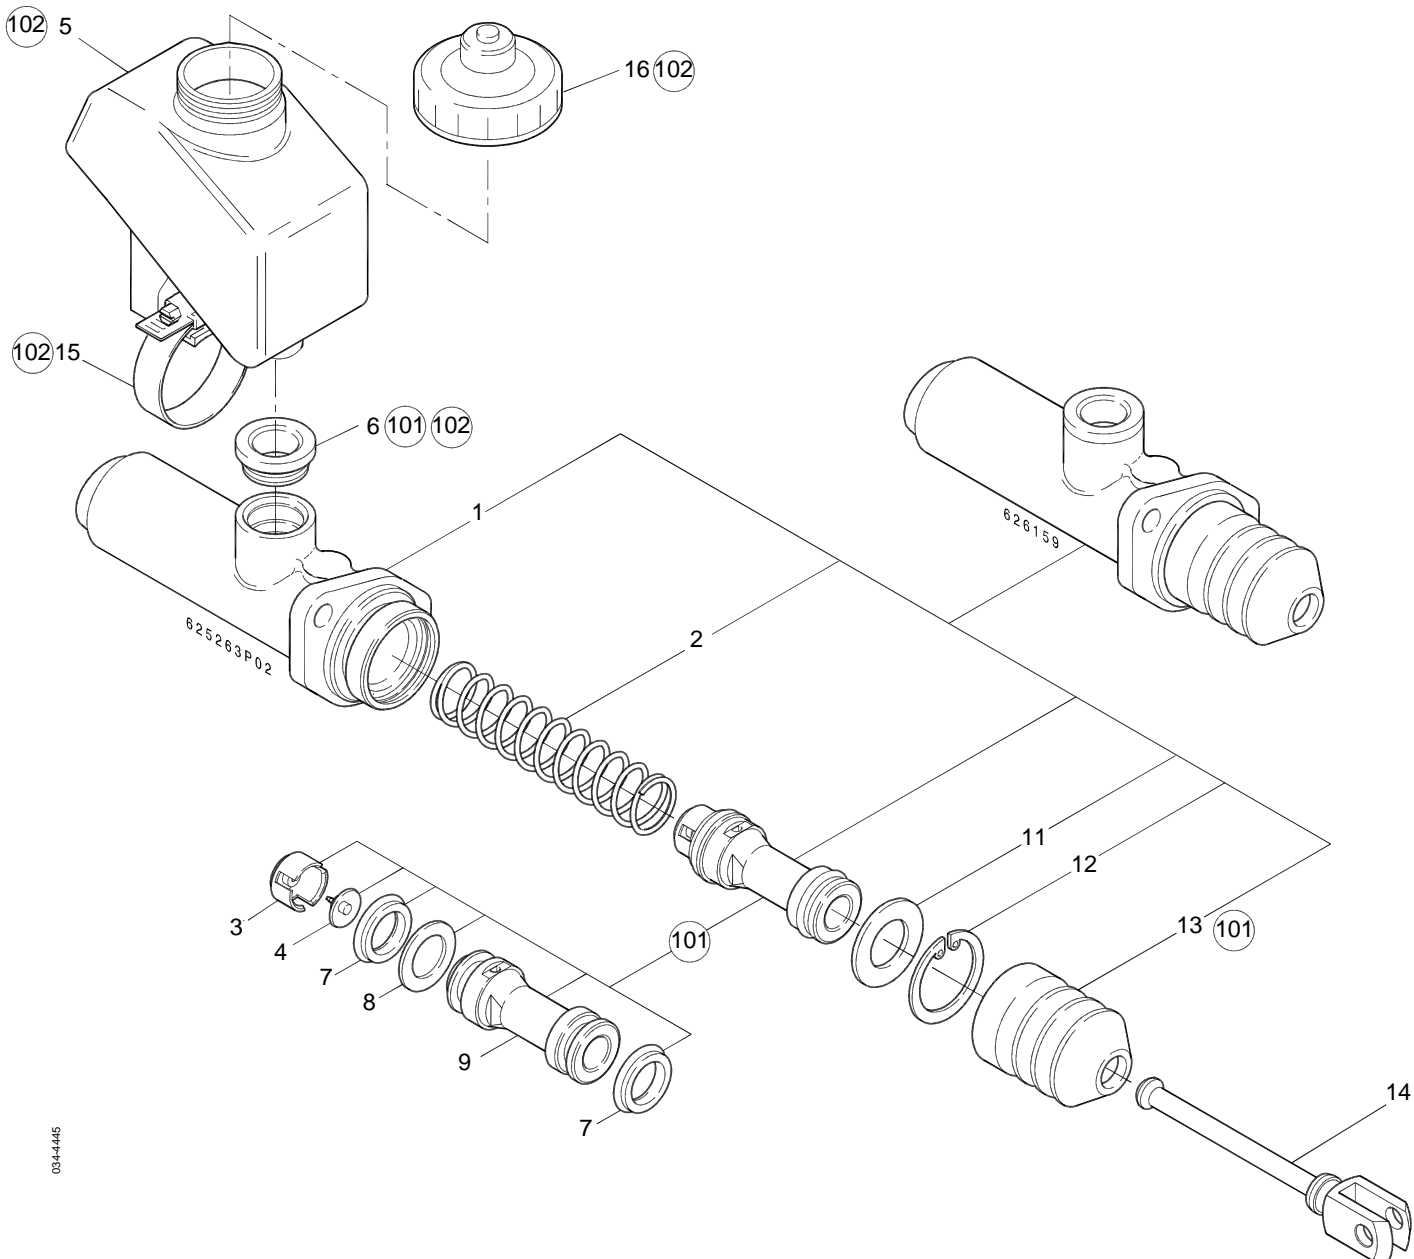

Part No.	Description	Pos. No.	Fits	Notes
626159AM	Master Cylinder		5001834842	Ø28
626163AM	Repair Kit	101	5001834844	
626166AM	Repair Kit	102	5001834795	
624262AM	Push Rod	14	5001834843