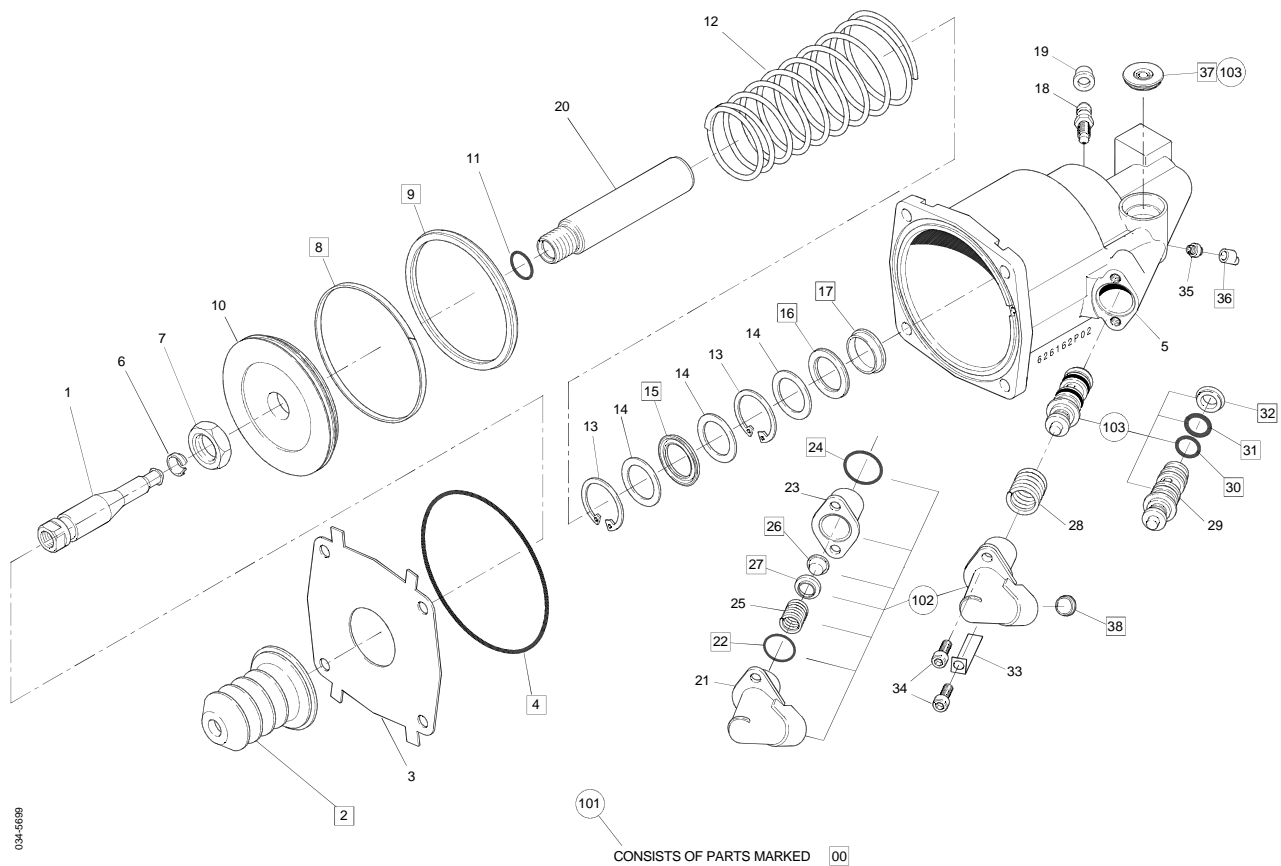

Part No.	Description	Pos. No.	Fits	Notes
626162AM	Clutch Servo		5010244402	Supersedes 622206AM and 625385AM
626729AM	Repair Kit	101	5001843783	Main Kit
626732AM	Repair Kit	102	5001843782	Air Valve
625322AM	Repair Kit	103	5001830262	Spool Assy