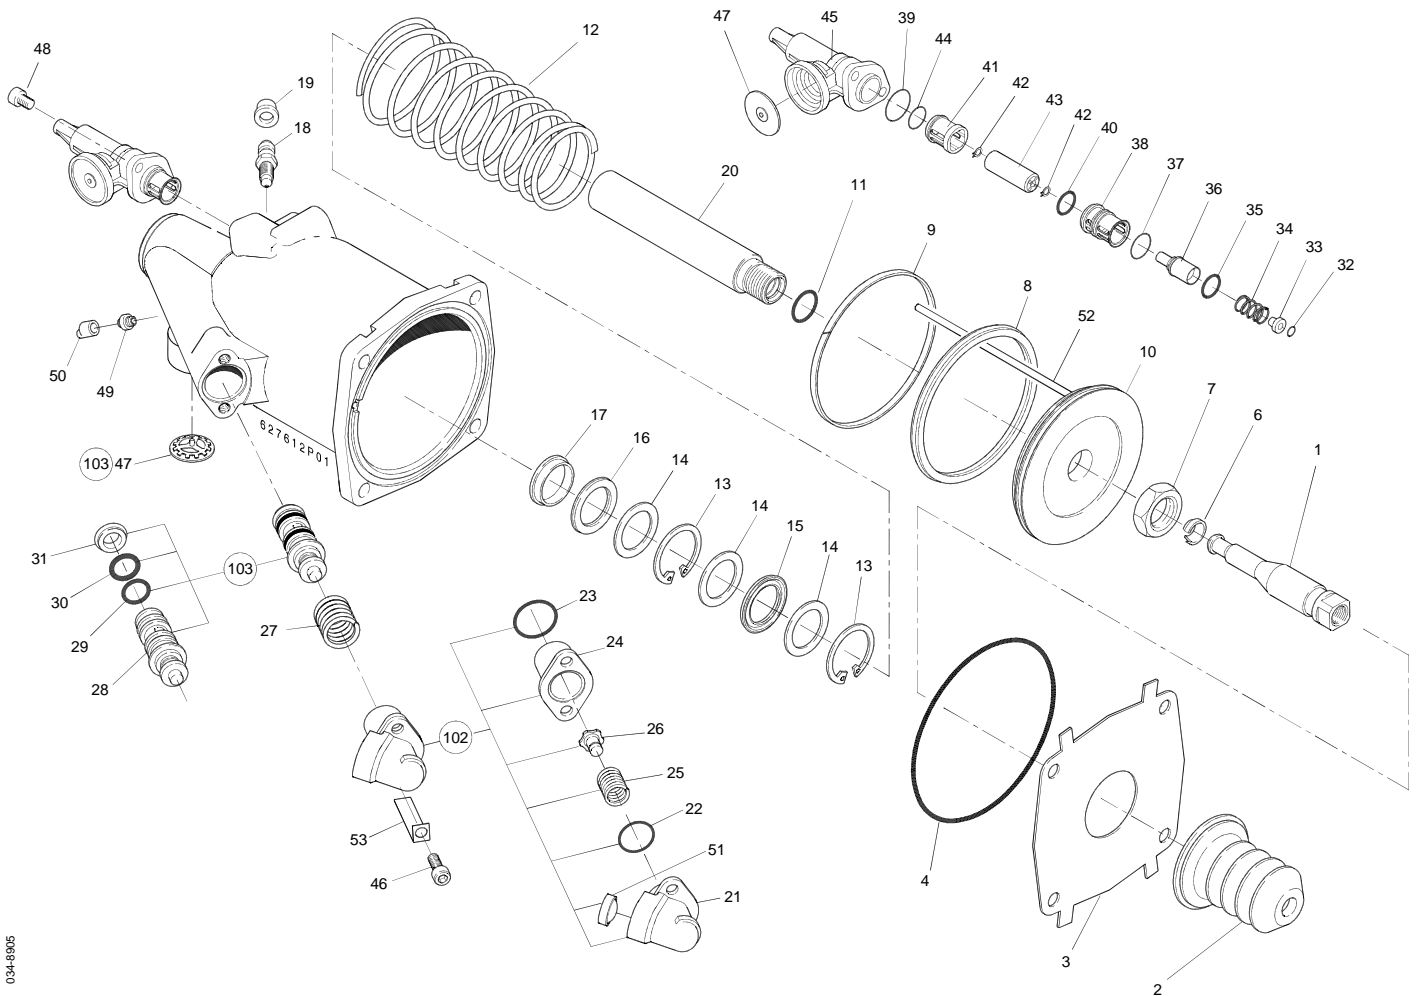

Part No.	Description	Pos. No.	Fits	Notes
627612AM	Clutch Servo		5010244209	With Split Protection Valve
626734AM	Repair Kit	102	5001843798	Air Valve

034-88905