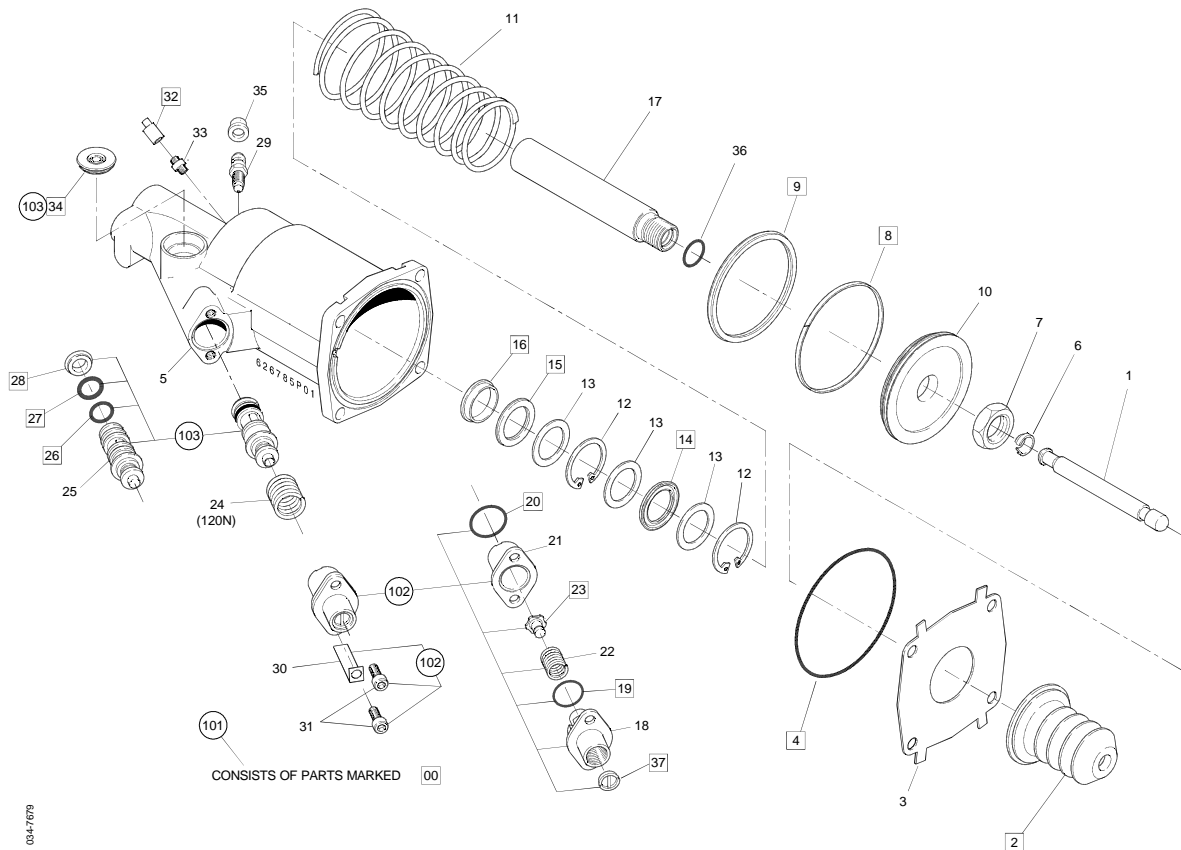

Part No.	Description	Pos. No.	Fits	Notes
628276AM	Clutch Servo		1443520	Supersedes 622501AM 626642AM and 626785AM
628304AM	Repair Kit	101	1443525	Main Kit
628306AM	Repair Kit	102	1443526	Air Valve, depressurized
626790AM	Repair Kit	103	1348880	Spool Assy