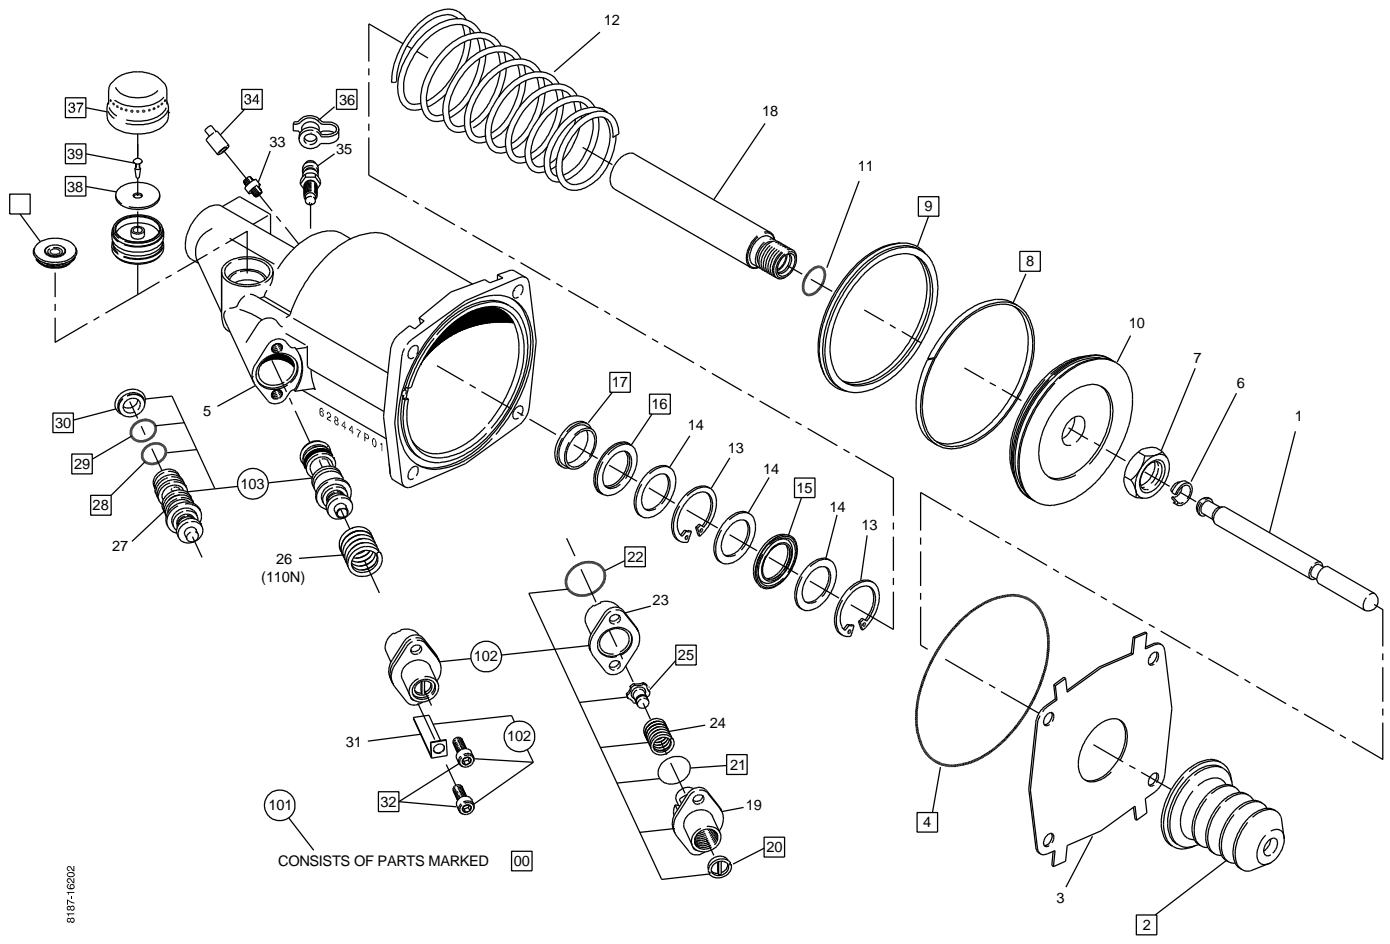

Part No.	Description	Pos. No.	Fits	Notes
628447AM	Clutch Servo		1443533	Push Rod 12mm, xlong
626787AM	Repair Kit	101	1348878	Main Kit
628306AM	Repair Kit	102	1443526	Air Valve, depressurized
626790AM	Repair Kit	103	1348880	Spool Assy