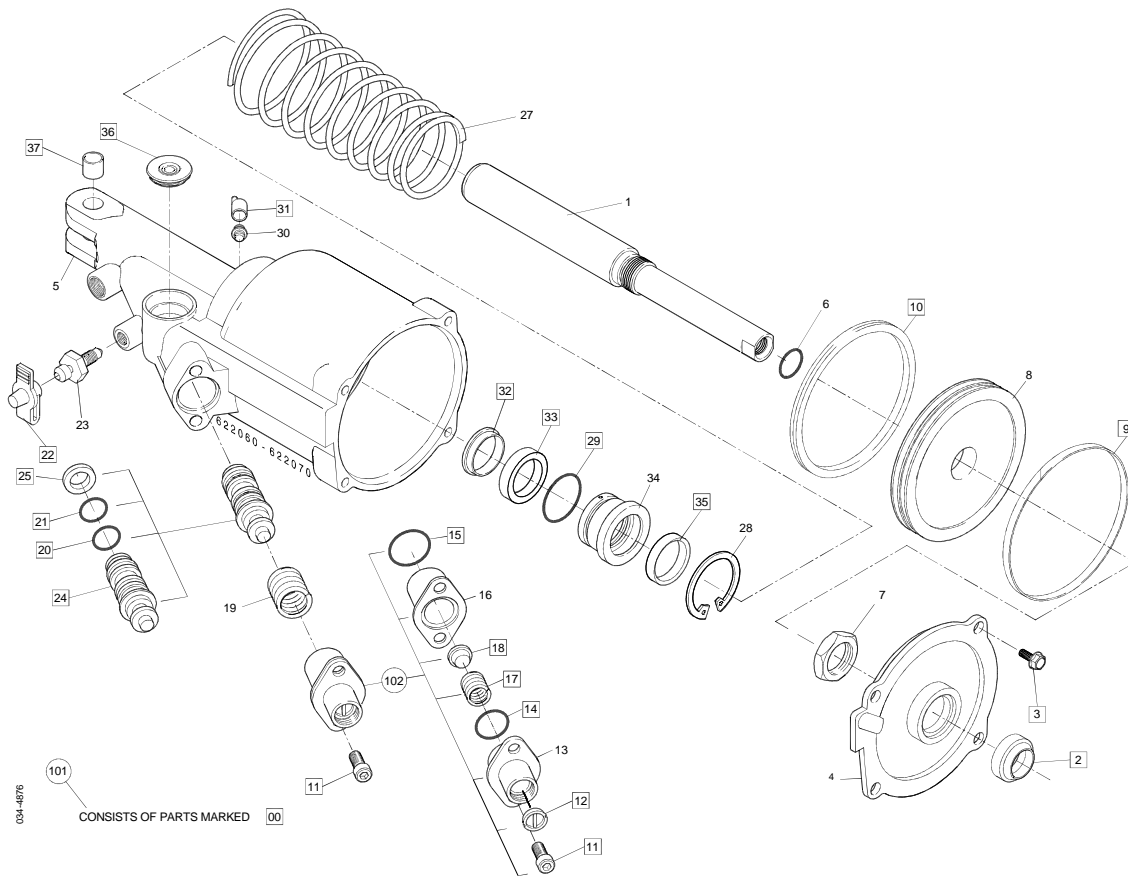

628492AM

628493AM

628494AM

Part No.	Description	Pos. No.	Fits	Notes
626392AM	Clutch Servo		1673067	Ø80 mm, Air conn. M16 filter
626392AM	Clutch Servo		1655639	
626703AM	Repair Kit	101	85102140	Main rep. kit
627621AM	Repair Kit	102		

Part No.	Description	Pos. No.	Fits	Notes
626639AM	Clutch Servo		1521371	Ø95 mm, Air conn. M16 filter
626669AM	Clutch Servo		1668501	Ø95 mm, Air conn. M16 filter
627366AM	Repair Kit	101	3093099	1668501 and 1521371
627618AM	Repair Kit	102		Air Valve
622095AM	Repair Kit		270586	Fits 1655435 (Old version)

Part No.	Description	Pos. No.	Fits	Notes
626639AM	Clutch Servo		1671953	Ø95 mm, Air conn. M16 filter
627182AM	Repair Kit	101	3093100	1671953 and 1069205
627619AM	Repair Kit	102		Air Valve, depressurized