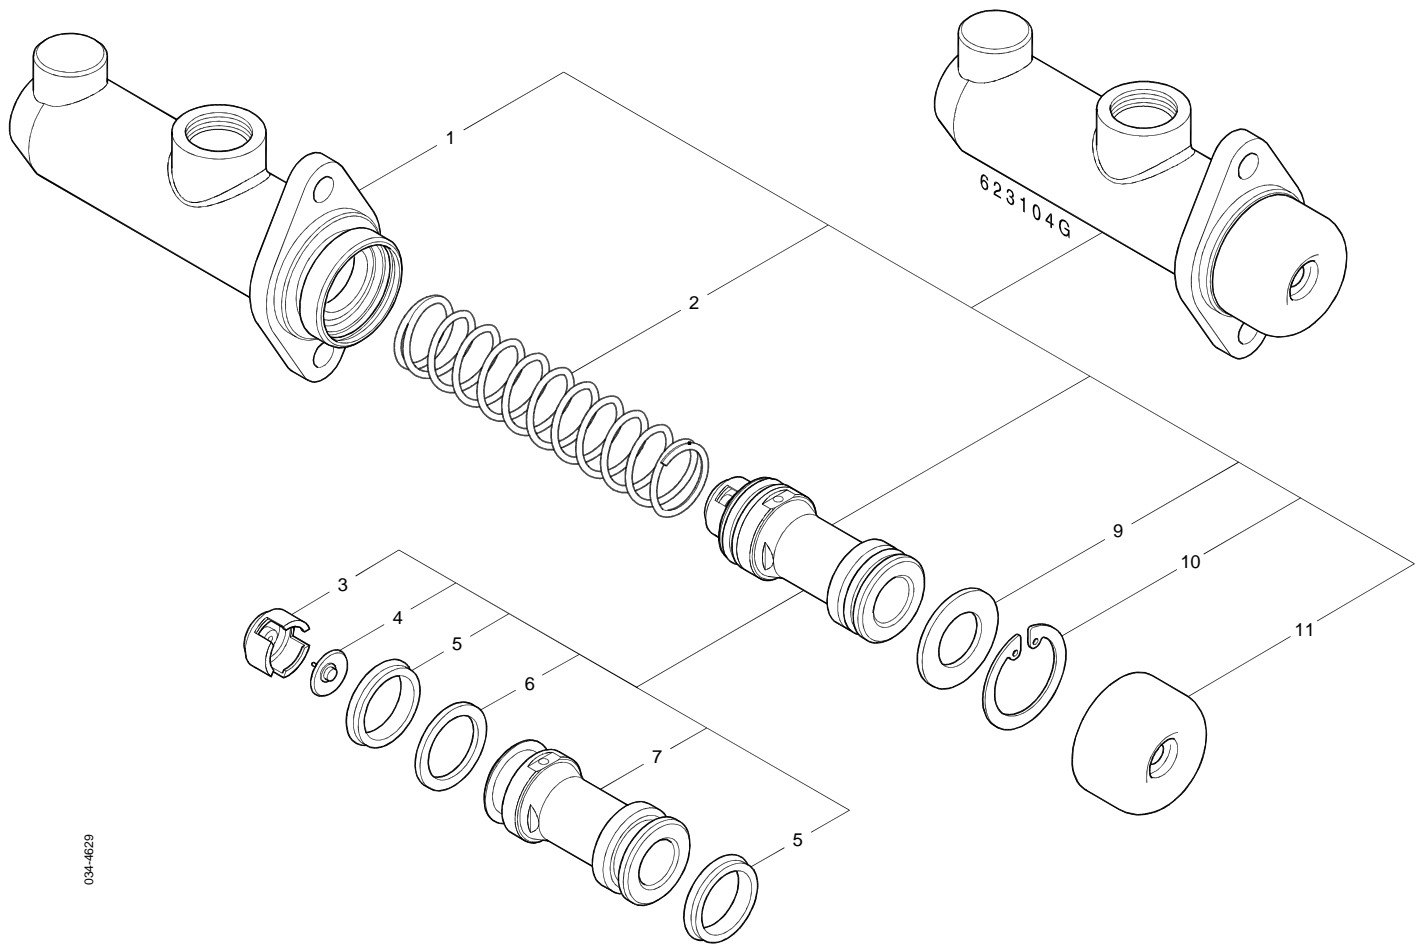

626162AM

626853AM

627612AM

Part No.	Description	Pos. No.	Fits	Notes
623104AM	Master Cylinder		5000877187	Ø26

034-4629

Part No.	Description	Pos. No.	Fits	Notes
623105AM	Master Cylinder		5000877188	Ø28

034-4628