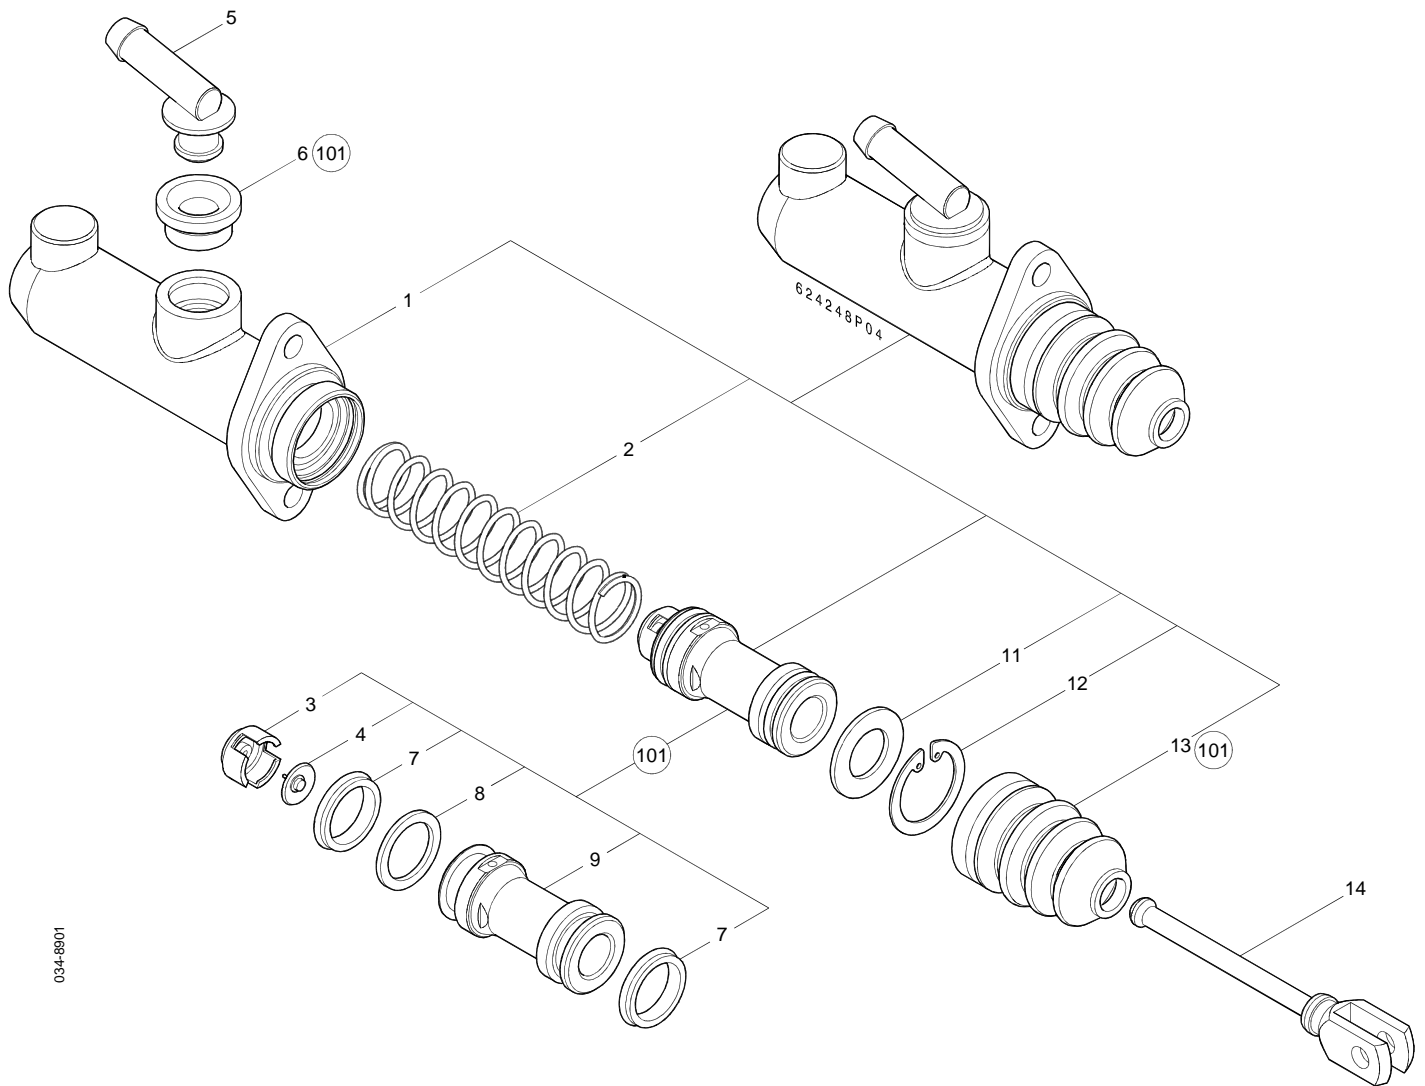

Part No.	Description	Pos. No.	Fits	Notes
624248AM	Master Cylinder		5010251357	Ø28
626165AM	Repair Kit	101		
624262AM	Push Rod	14	5001834843	

034-8901