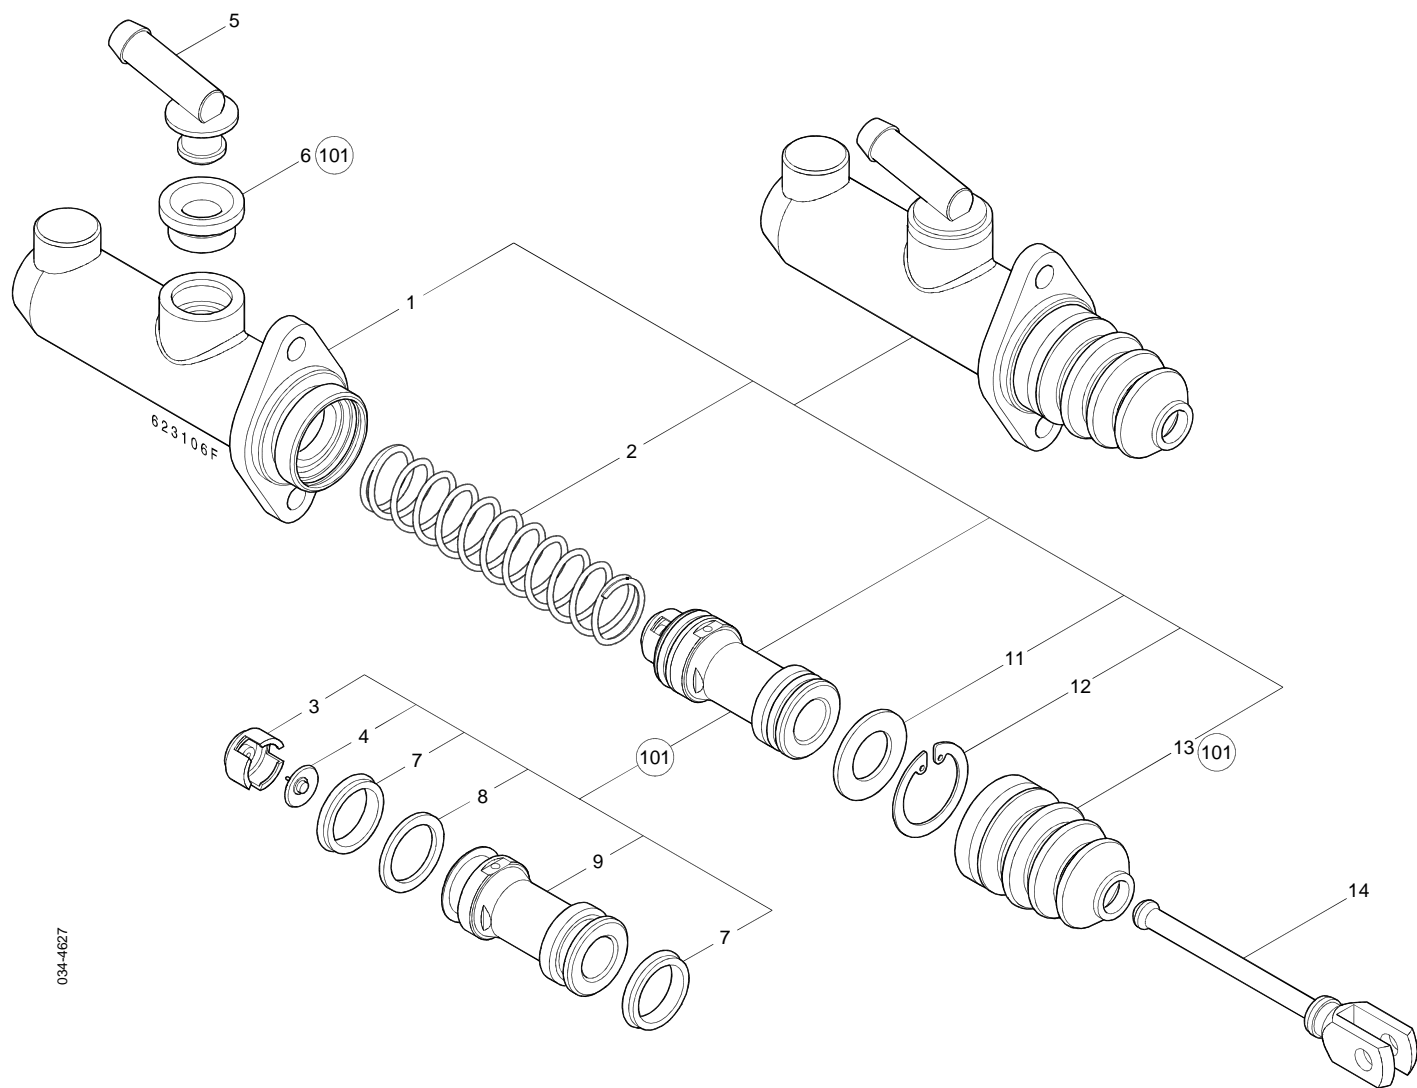

Part No.	Description	Pos. No.	Fits	Notes
623106AM	Master Cylinder		5000792359	Ø26
626243AM	Repair Kit	101		
624262AM	Push Rod	14	5001834843	

034-4627