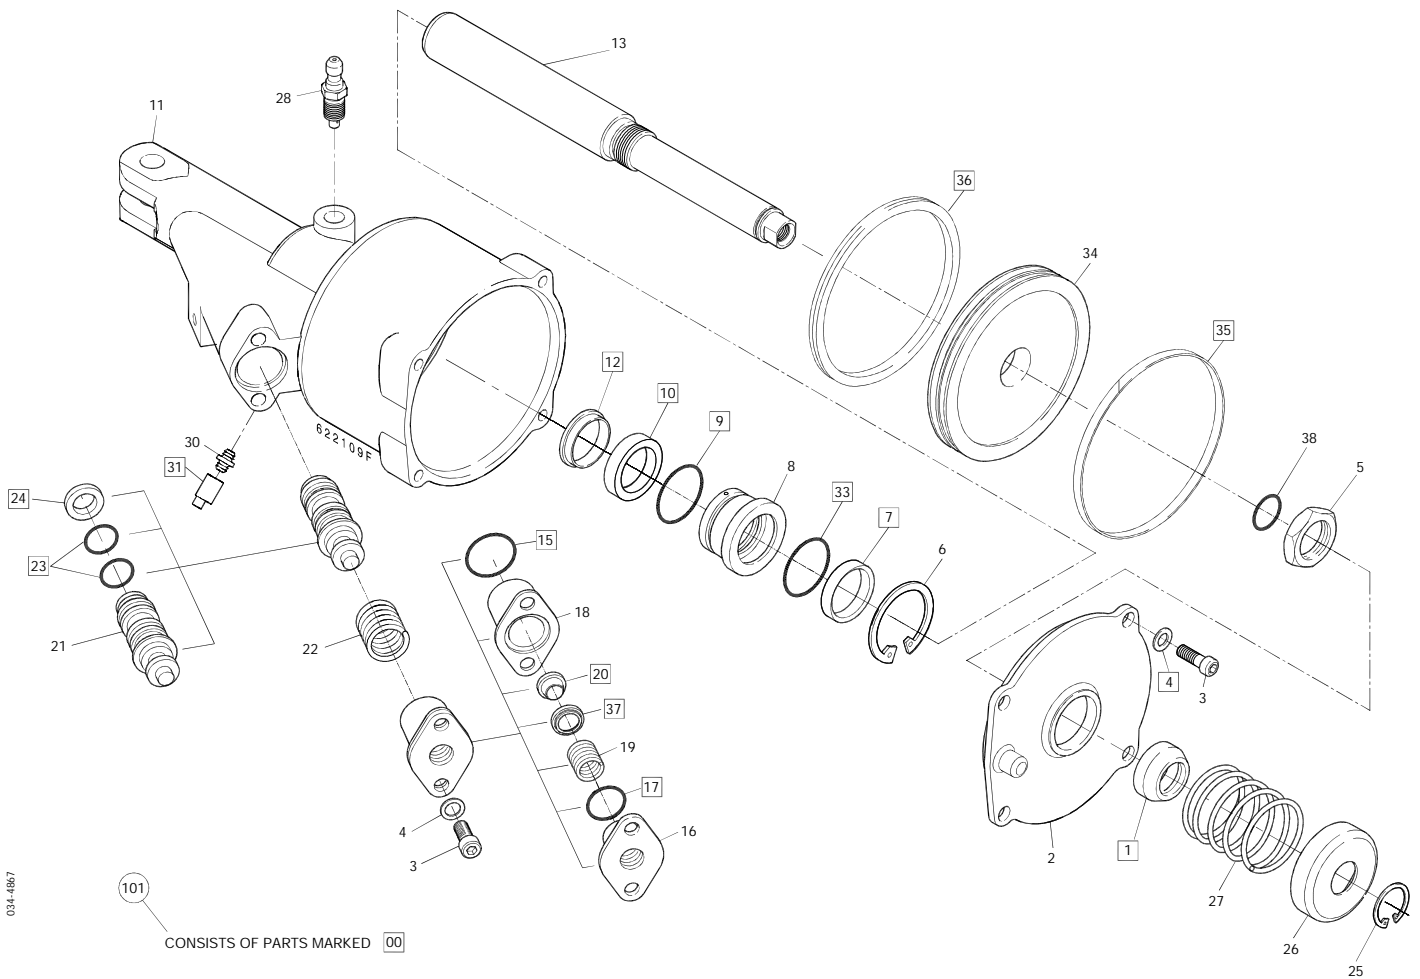

034-4706

Part No.	Description	Pos. No.	Fits	Notes
622109AM	Clutch Servo		360719	
622158AM	Repair Kit	101	550453	

Part No.	Description	Pos. No.	Fits	Notes
622190AM	Clutch Servo		374116	
625282AM	Repair Kit	101	550465	Main Kit
625283AM	Repair Kit	102	550466	Air Valve
625285AM	Repair Kit	103	550467	Spool Assy