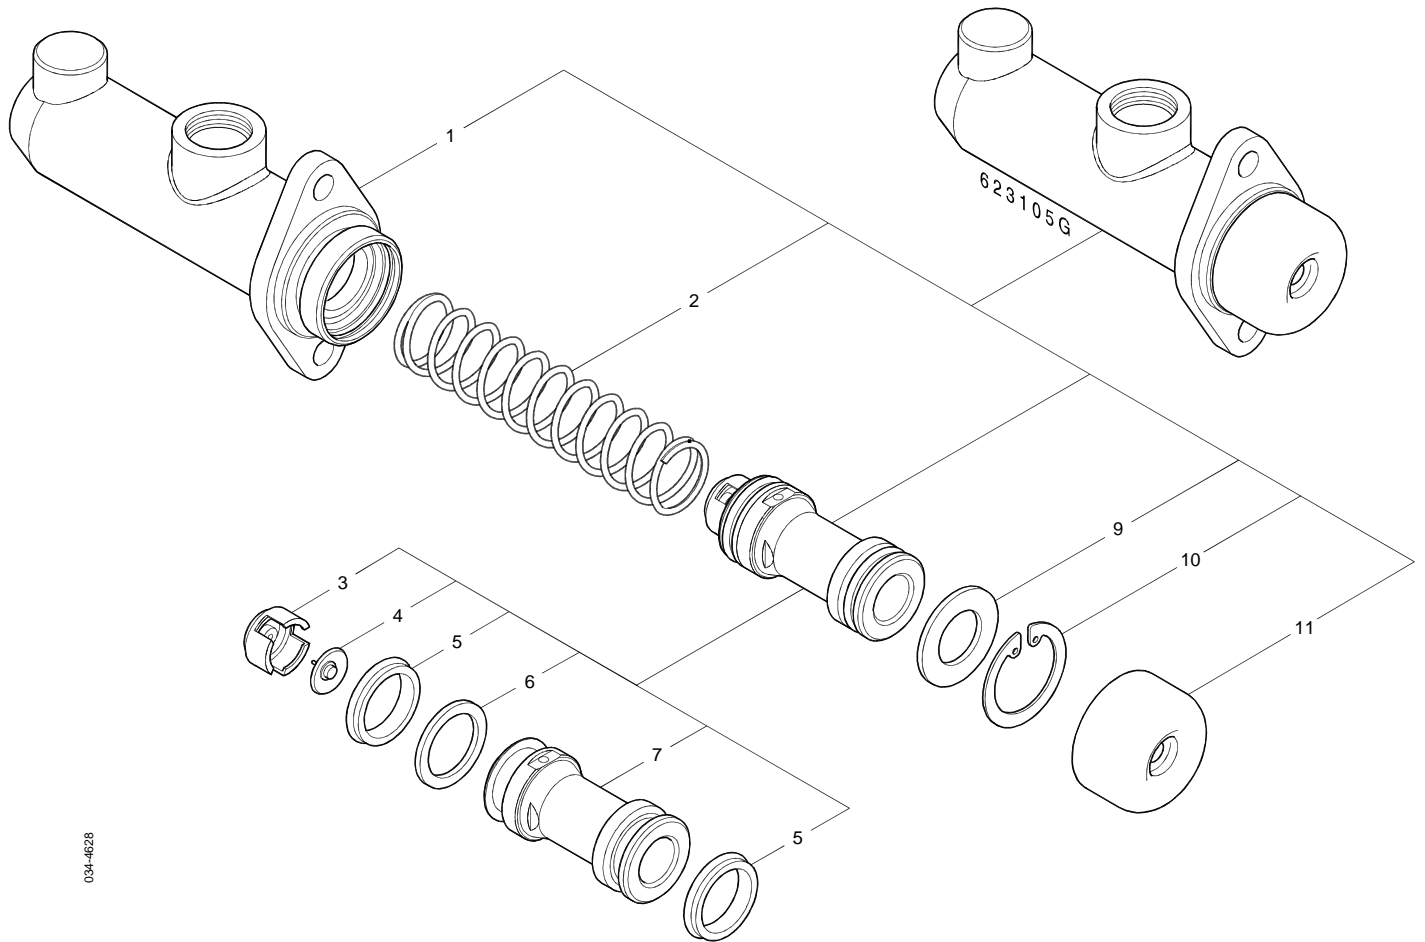

626162AM

626853AM

627612AM

Part No.	Description	Pos. No.	Fits	Notes
623104AM	Master Cylinder		5000877187	Ø26

034-4629

Part No.	Description	Pos. No.	Fits	Notes
623105AM	Master Cylinder		5000877188	Ø28

034-4628