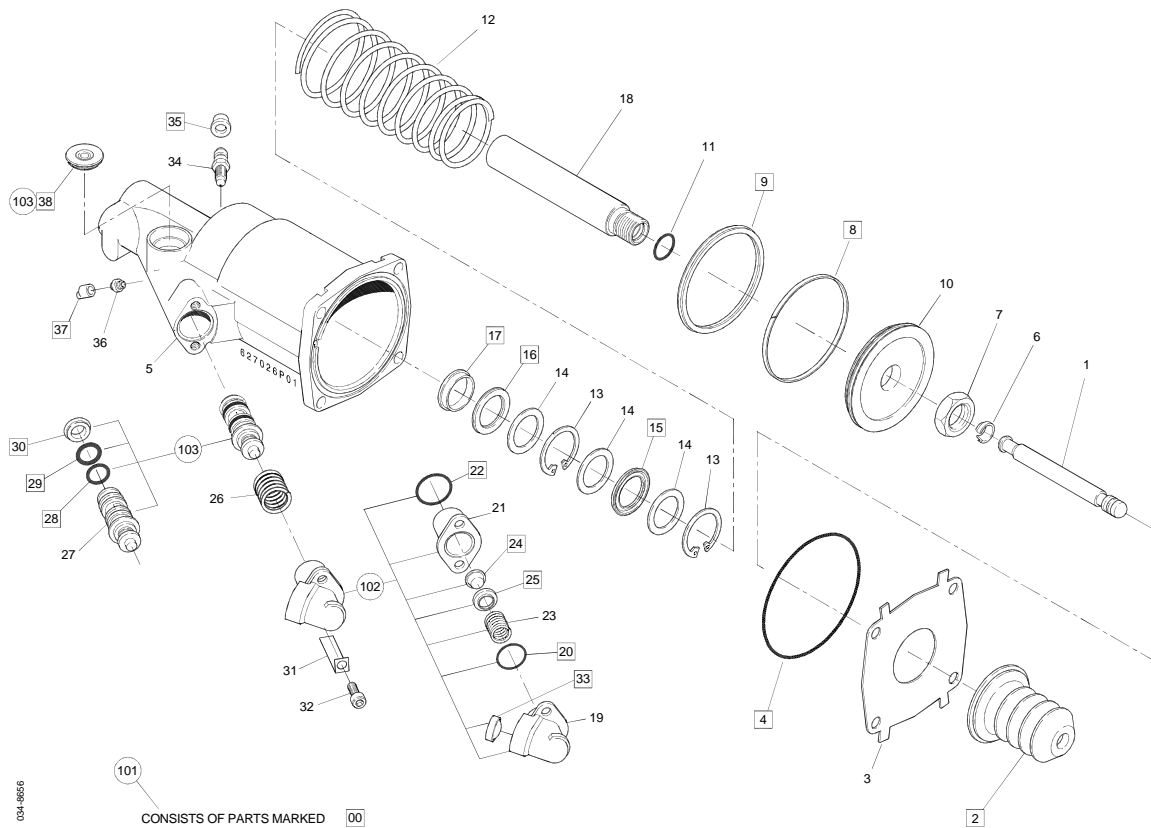

PREVOST

624410AM

Part No.	Description	Pos. No.	Fits	Notes
624410AM	Clutch Servo		520138	Ø80 mm
622522AM	Repair Kit	101		Main Kit
626205AM	Repair Kit	102		Air Valve

ISUZU

625559AM

Part No.	Description	Pos. No.	Fits	Notes
625559AM	Clutch Servo		1-31800-404-0	Ø100 mm
625960AM	Repair Kit	101		Main Kit
626622AM	Repair Kit	102		Air Valve
626626AM	Repair Kit	103		Spool Assy