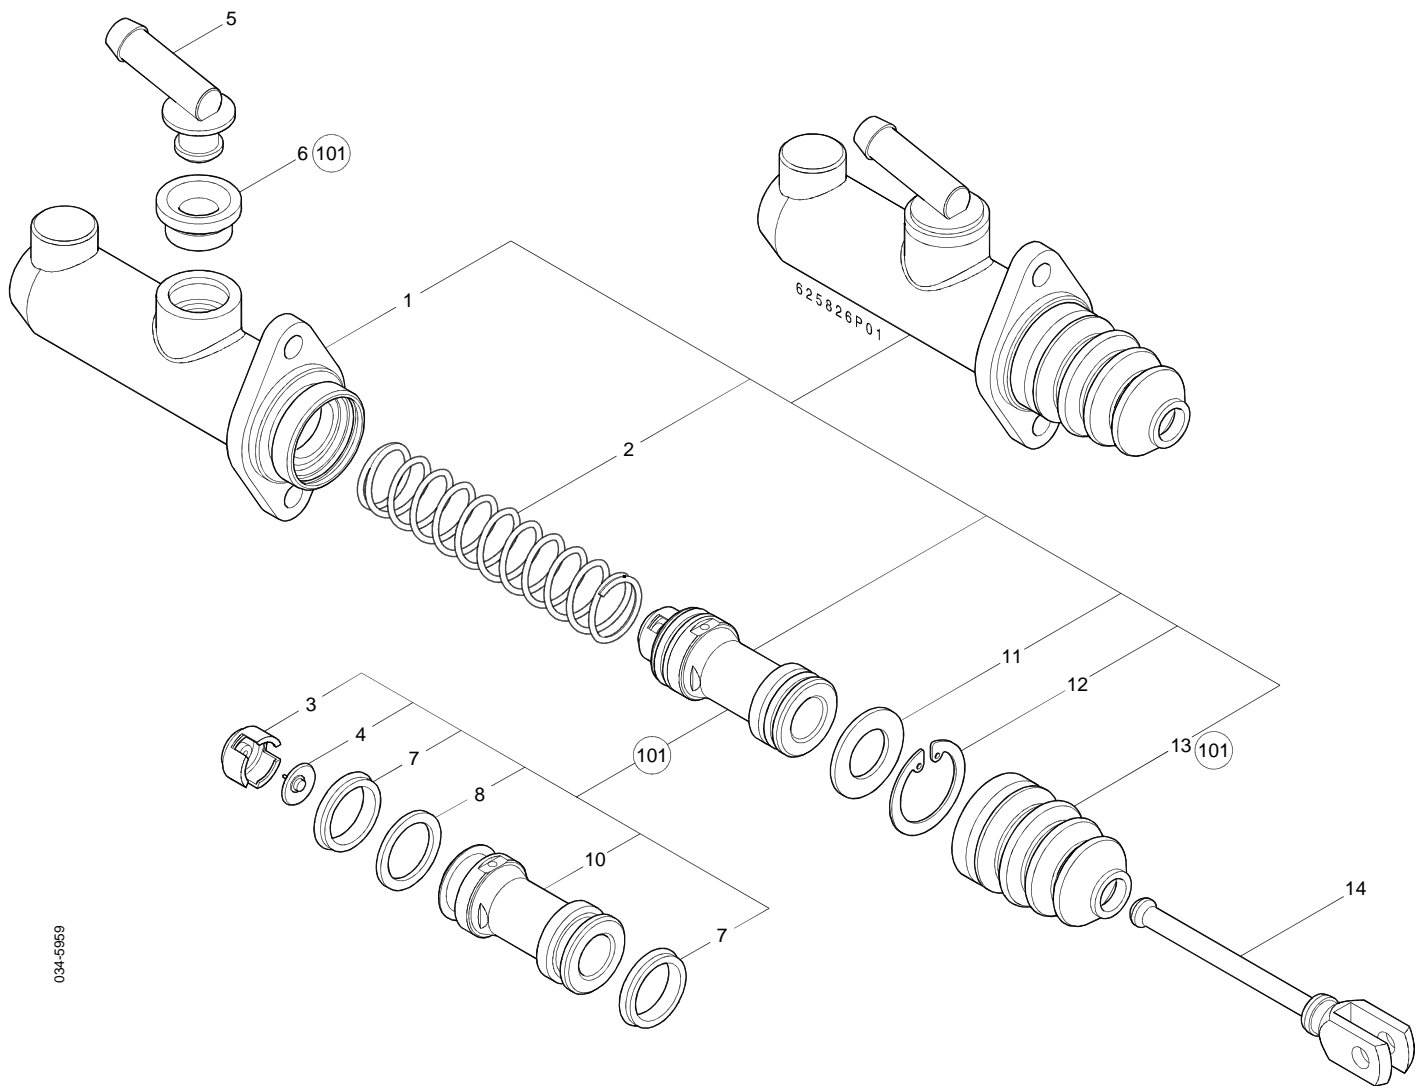

Part No.	Description	Pos. No.	Fits	Notes
625826AM	Master Cylinder		ACHD 274	Ø26, Straight outlet, ½"-20UNF
626608AM	Repair Kit	101	AMPA 852	
624262AM	Push Rod	14		

034-5959

Part No.	Description	Pos. No.	Fits	Notes
626564AM	Master Cylinder		ACHD 722	Ø26, Angled outlet
626608AM	Repair Kit	101	AMPA 852	
624262AM	Push Rod	14		