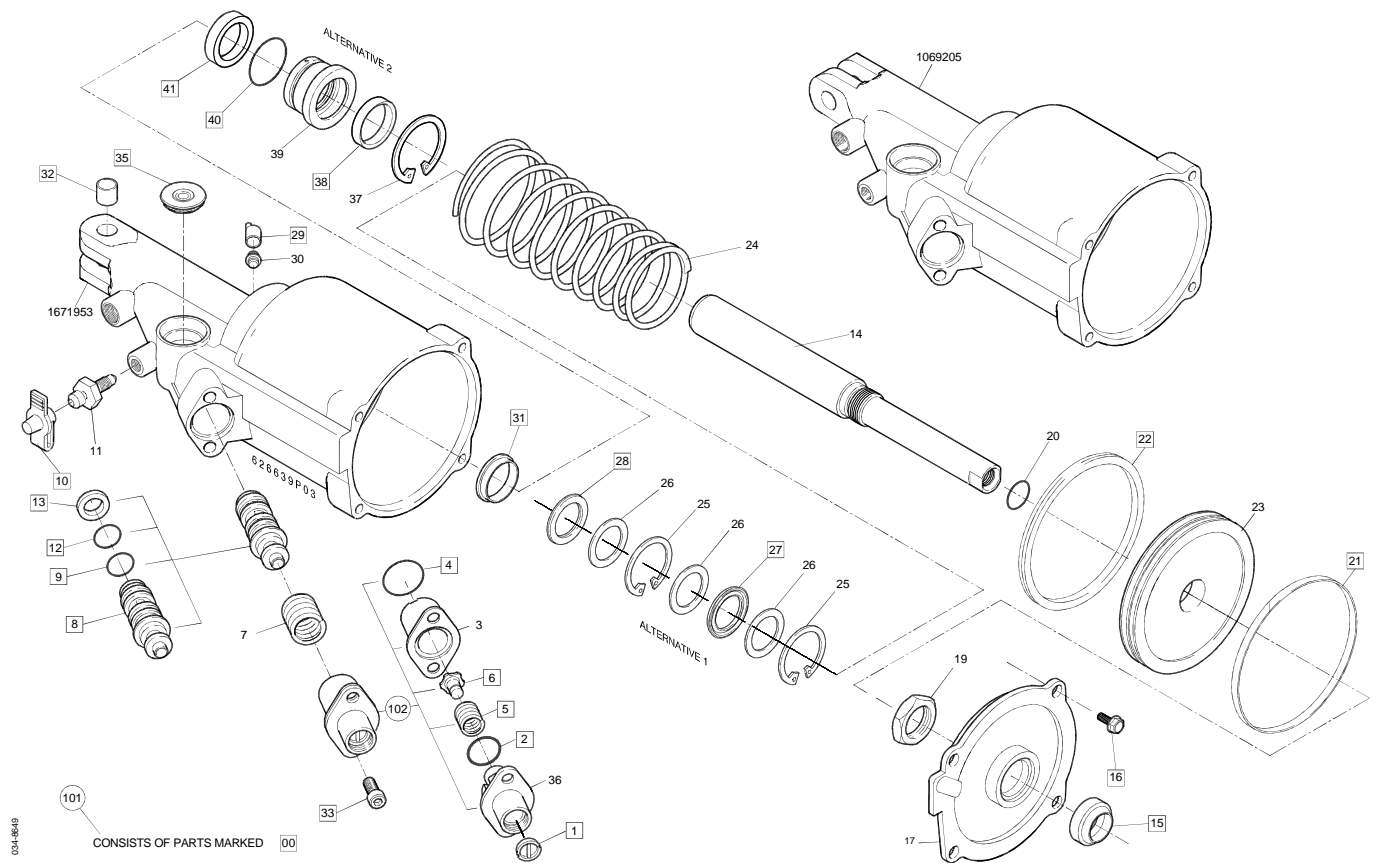

Part No.	Description	Pos. No.	Fits	Notes
626639AM	Clutch Servo		1671953	Ø95 mm, Air conn. M16 filter
627182AM	Repair Kit	101	3093100	1671953 and 1069205
627619AM	Repair Kit	102		Air Valve, depressurized