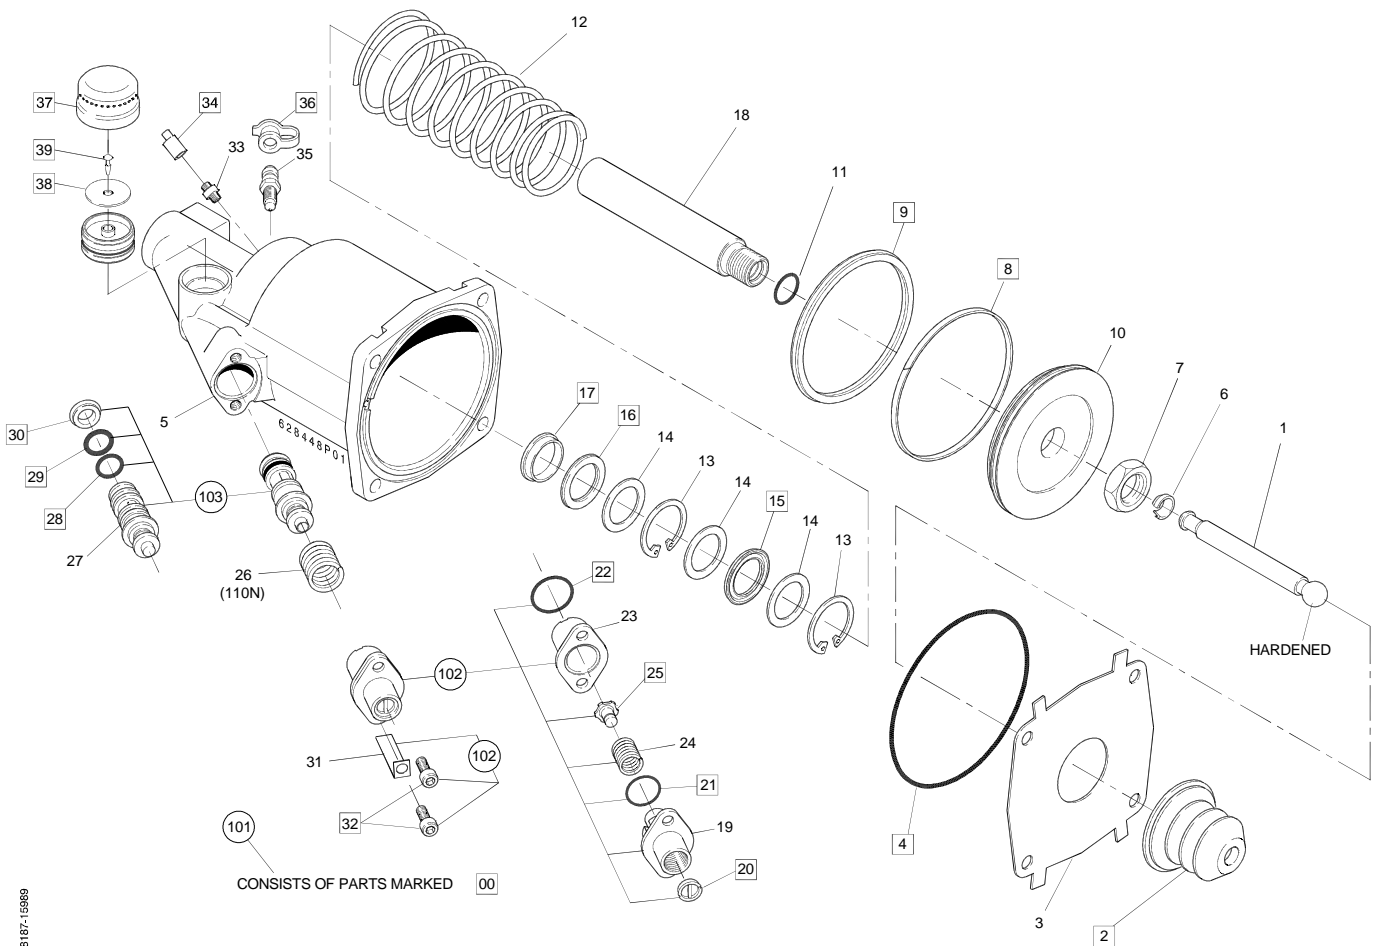

Part No.	Description	Pos. No.	Fits	Notes
628448AM	Clutch Servo		1450047	Push Rod 16 mm short hardened
628305AM	Repair Kit	101	1443527	Main Kit
628306AM	Repair Kit	102	1443526	Air Valve, depressurized
626790AM	Repair Kit	103	1348880	Spool Assy