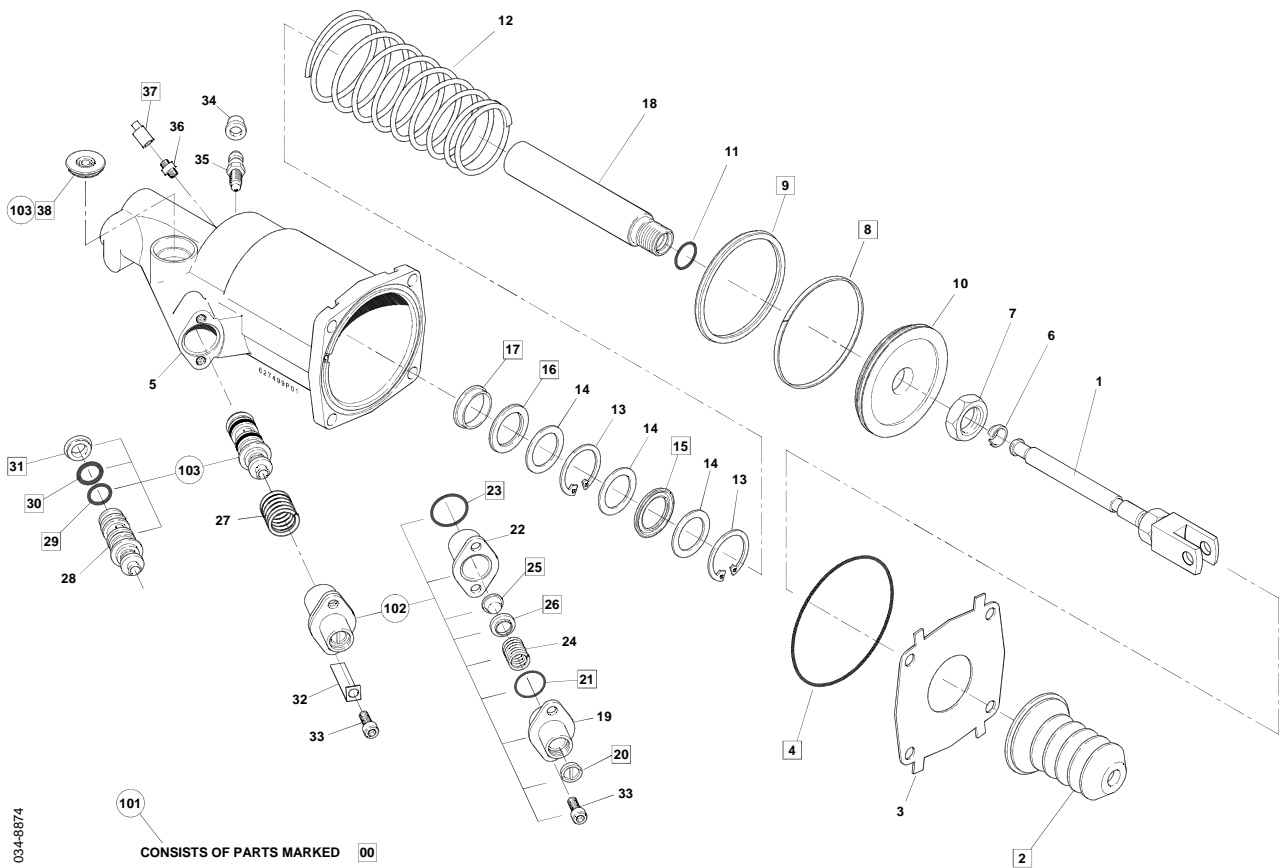

Part No.	Description	Pos. No.	Fits	Notes
627499AM	Clutch Servo		ATRA 462	Supersedes ACHC 450
627622AM	Repair Kit	101		Main Kit
627623AM	Repair Kit	102		Air Valve
627624AM	Repair Kit	103	ATRA 398	Spool Assy