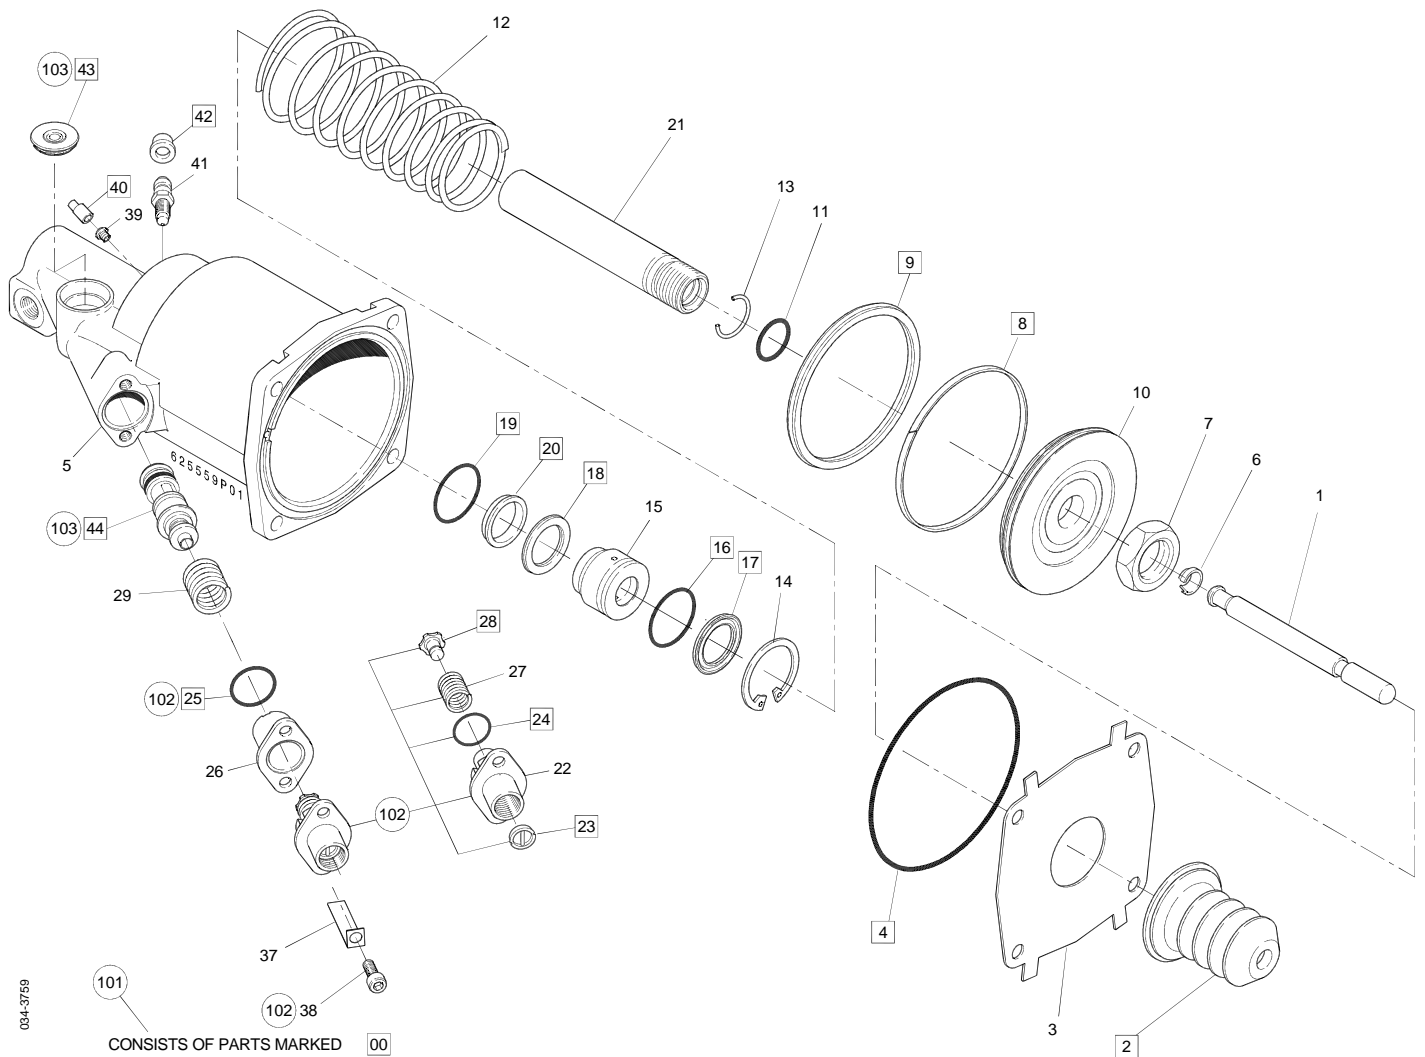

PREVOST

624410AM

Part No.	Description	Pos. No.	Fits	Notes
624410AM	Clutch Servo		520138	Ø80 mm
622522AM	Repair Kit	101		Main Kit
626205AM	Repair Kit	102		Air Valve

ISUZU

625559AM

Part No.	Description	Pos. No.	Fits	Notes
625559AM	Clutch Servo		1-31800-404-0	Ø100 mm
625960AM	Repair Kit	101		Main Kit
626622AM	Repair Kit	102		Air Valve
626626AM	Repair Kit	103		Spool Assy