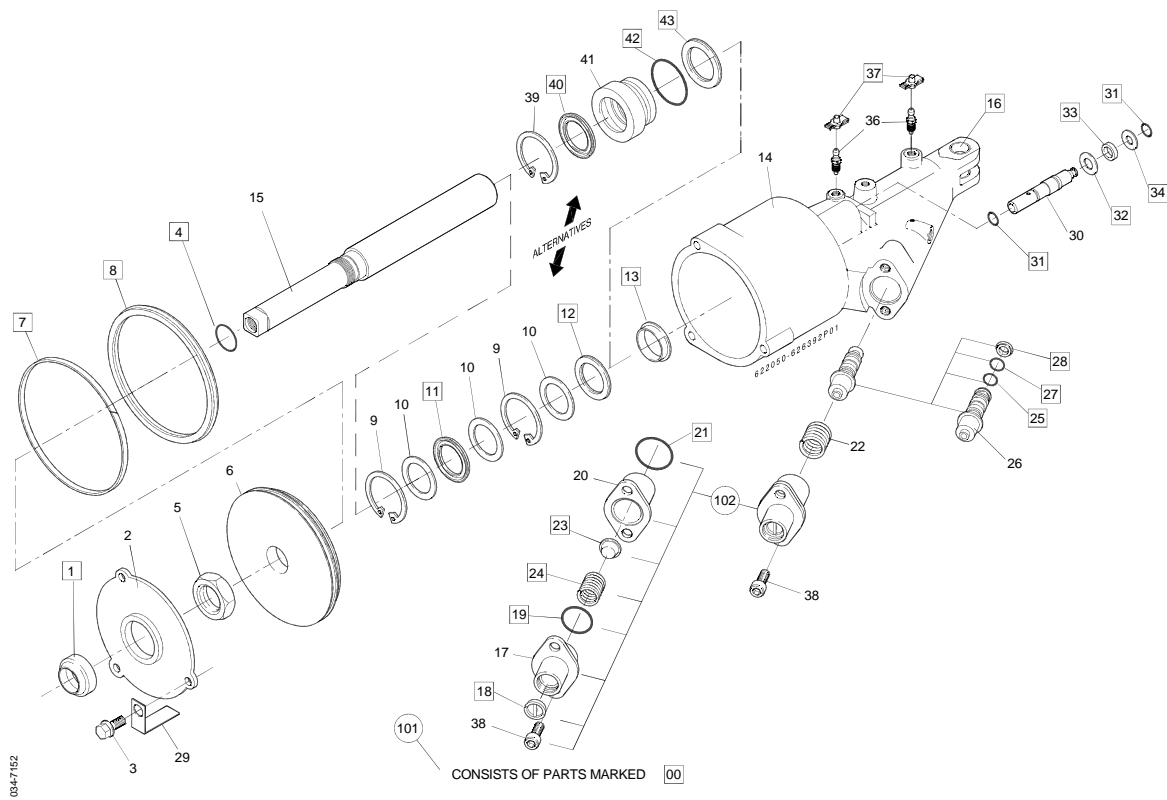

628492AM

628493AM

628494AM

Part No.	Description	Pos. No.	Fits	Notes
626392AM	Clutch Servo		1673067	Ø80 mm, Air conn. M16 filter
626392AM	Clutch Servo		1655639	
626703AM	Repair Kit	101	85102140	Main rep. kit
627621AM	Repair Kit	102		

Part No.	Description	Pos. No.	Fits	Notes
626639AM	Clutch Servo		1521371	Ø95 mm, Air conn. M16 filter
626669AM	Clutch Servo		1668501	Ø95 mm, Air conn. M16 filter
627366AM	Repair Kit	101	3093099	1668501 and 1521371
627618AM	Repair Kit	102		Air Valve
622095AM	Repair Kit		270586	Fits 1655435 (Old version)

Part No.	Description	Pos. No.	Fits	Notes
626639AM	Clutch Servo		1671953	Ø95 mm, Air conn. M16 filter
627182AM	Repair Kit	101	3093100	1671953 and 1069205
627619AM	Repair Kit	102		Air Valve, depressurized