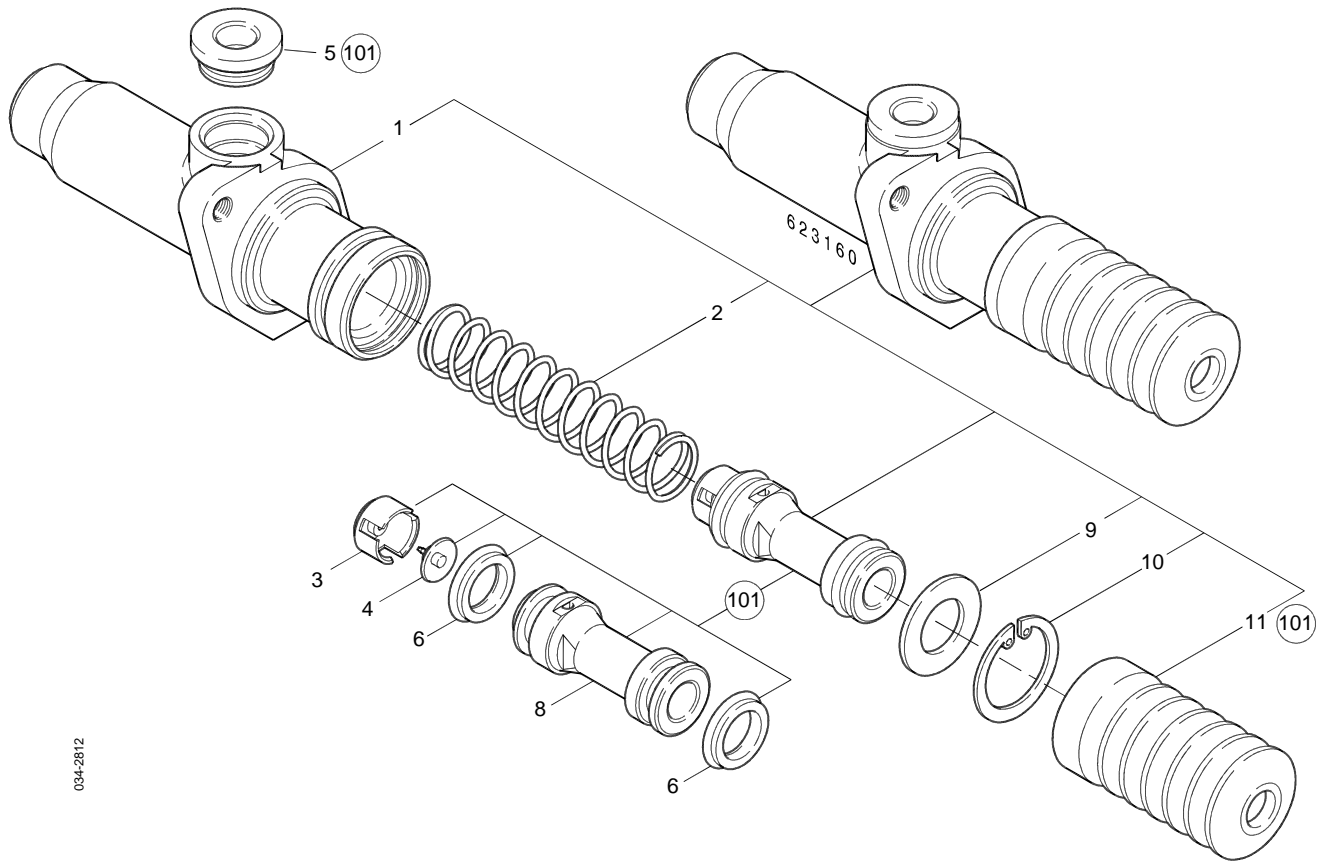

Part No.	Description	Pos. No.	Fits	Notes
623160AM	Master Cylinder		81.30715-6119	Ø24
625976AM	Repair Kit	101	81.30715-6138	

034-2812