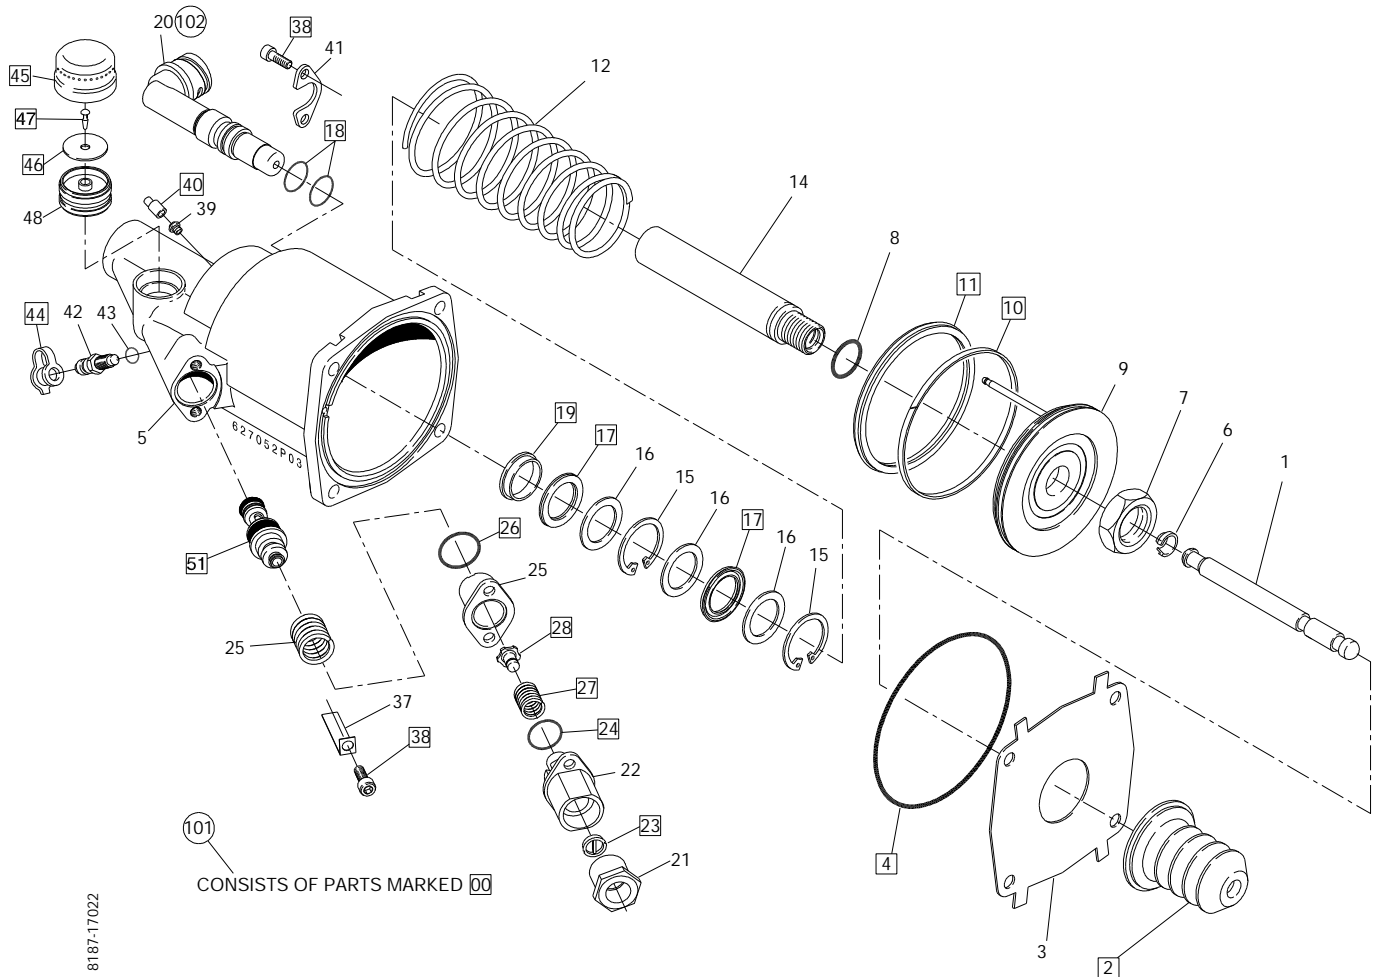

Part No.	Description	Pos. No.	Fits	Notes
627052AM	Clutch Servo		81.30725-6092	Mineral Oil
629327AM	Repair Kit	101	81.30725-6102	Main Kit
629566AM	Repair Kit	102	81.30725-6103	Pos.sensor