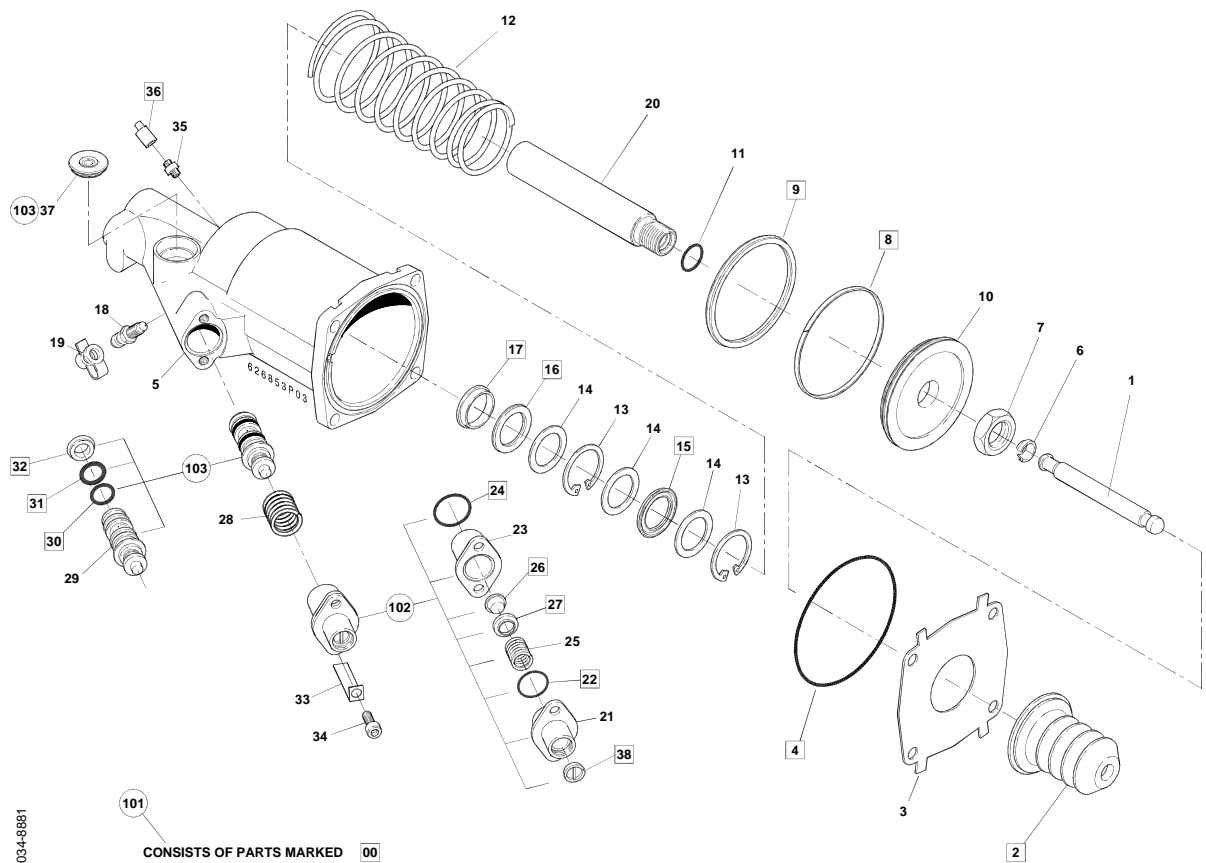

Part No.	Description	Pos. No.	Fits	Notes
626853AM	Clutch Servo		5010245752	Ø80 mm
626731AM	Repair Kit	101	5001843793	Main Kit
627392AM	Repair Kit	102		Air Valve
625322AM	Repair Kit	103	5001830262	Spool Assy