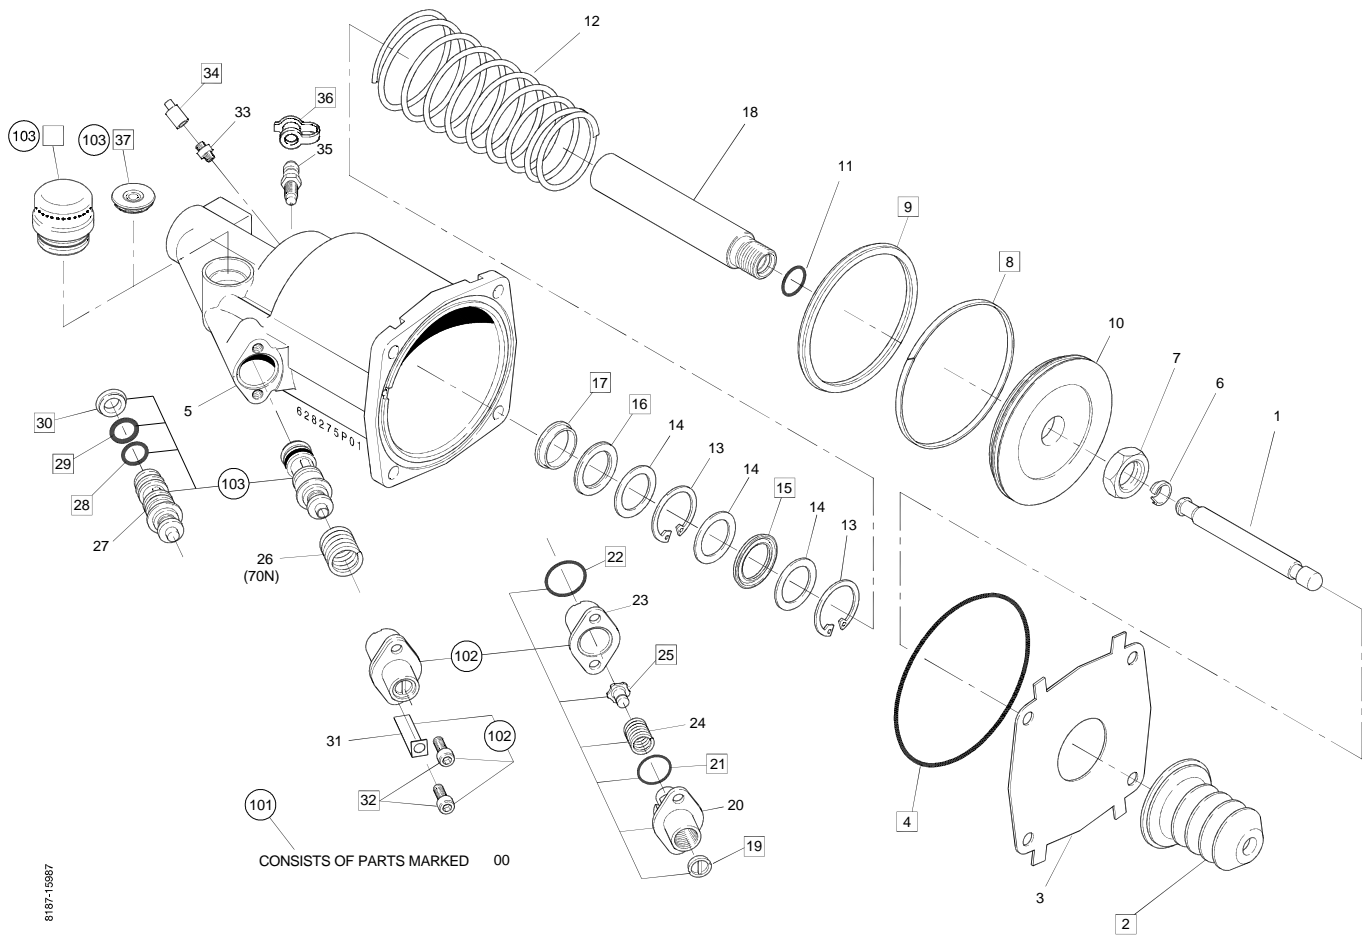

Part No.	Description	Pos. No.	Fits	Notes
628275AM	Clutch Servo		1443530	Supersedes 625111AM 626580AM and 626784AM
626787AM	Repair Kit	101	1348878	Main Kit
628306AM	Repair Kit	102	1443526	Air Valve, depressurized
626790AM	Repair Kit	103	1348880	Spool Assy