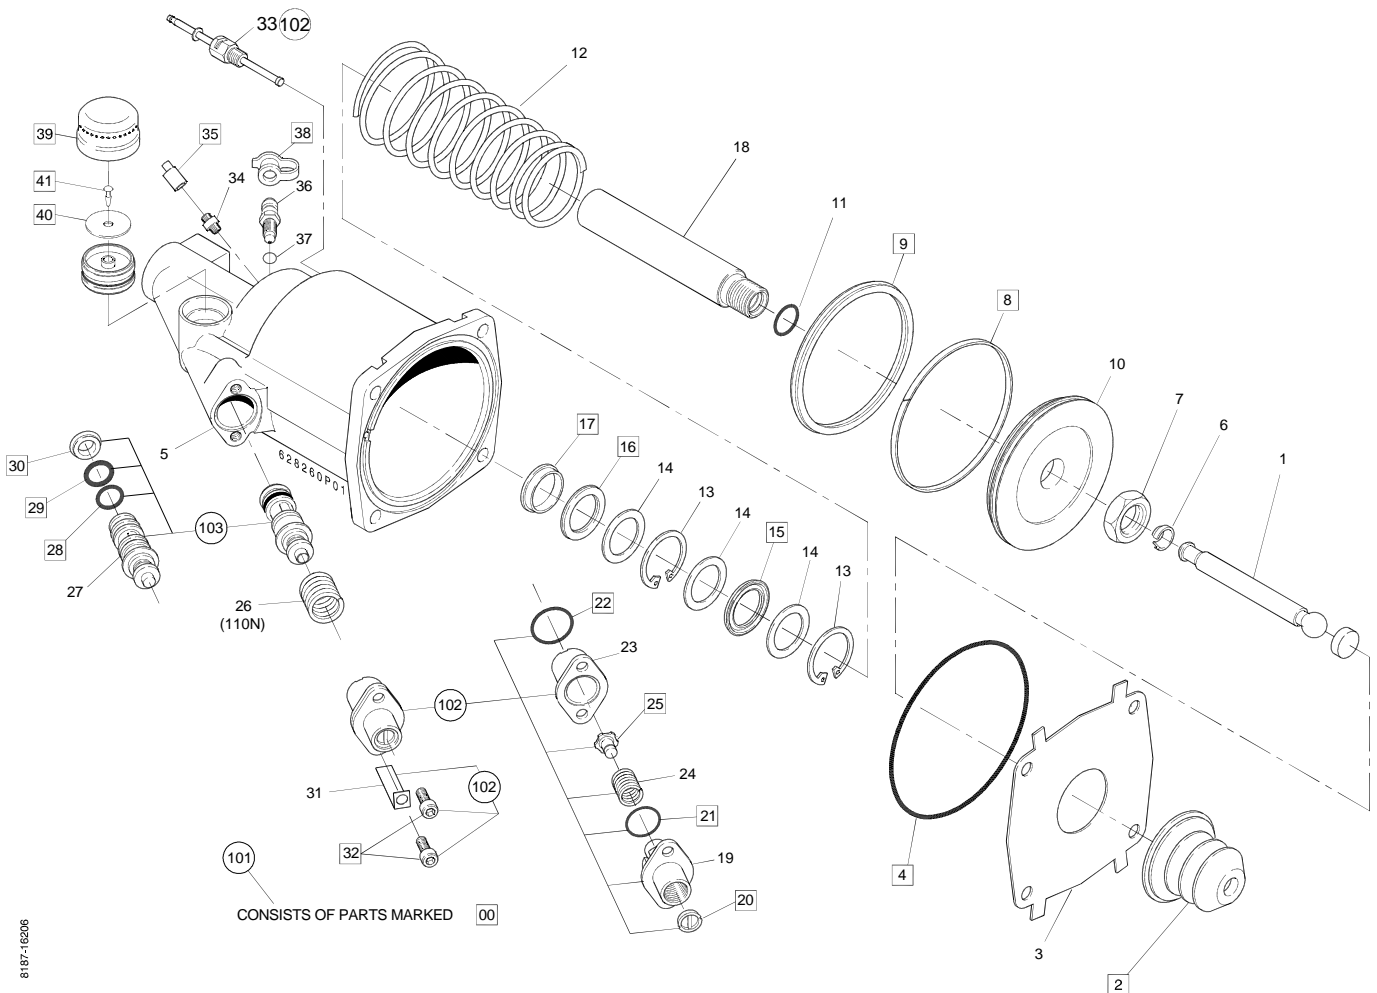

Part No.	Description	Pos. No.	Fits	Notes
628260AM	Clutch Servo		1443524	Push Rod 16 mm soft, short wear indicator
628305AM	Repair Kit	101	1443527	Main Kit
628306AM	Repair Kit	102	1443526	Air Valve, depressurized
626790AM	Repair Kit	103	1348880	Spool Assy
624988AM	Repair Kit	104		Wear indicator