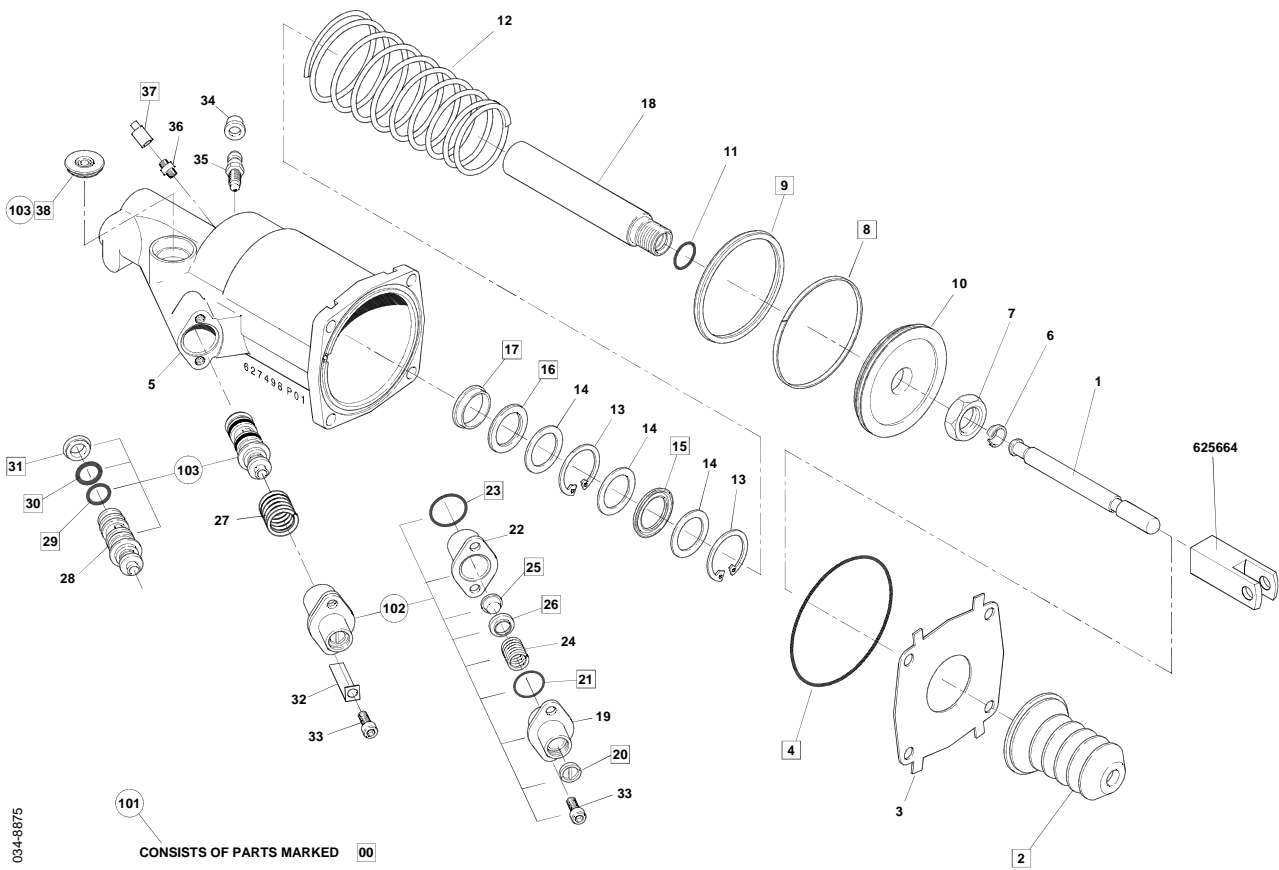

Part No.	Description	Pos. No.	Fits	Notes
627498AM	Clutch Servo		ATRA 460	Supersedes ACHC 035/ACHG 662
627828AM	Clevis	ATRA 378		Supersedes ACHG 663
627622AM	Repair Kit	101	AMPB 893	
627623AM	Repair Kit	102	AMPB 892	
627034AM	Repair Kit	103	ATRA 398