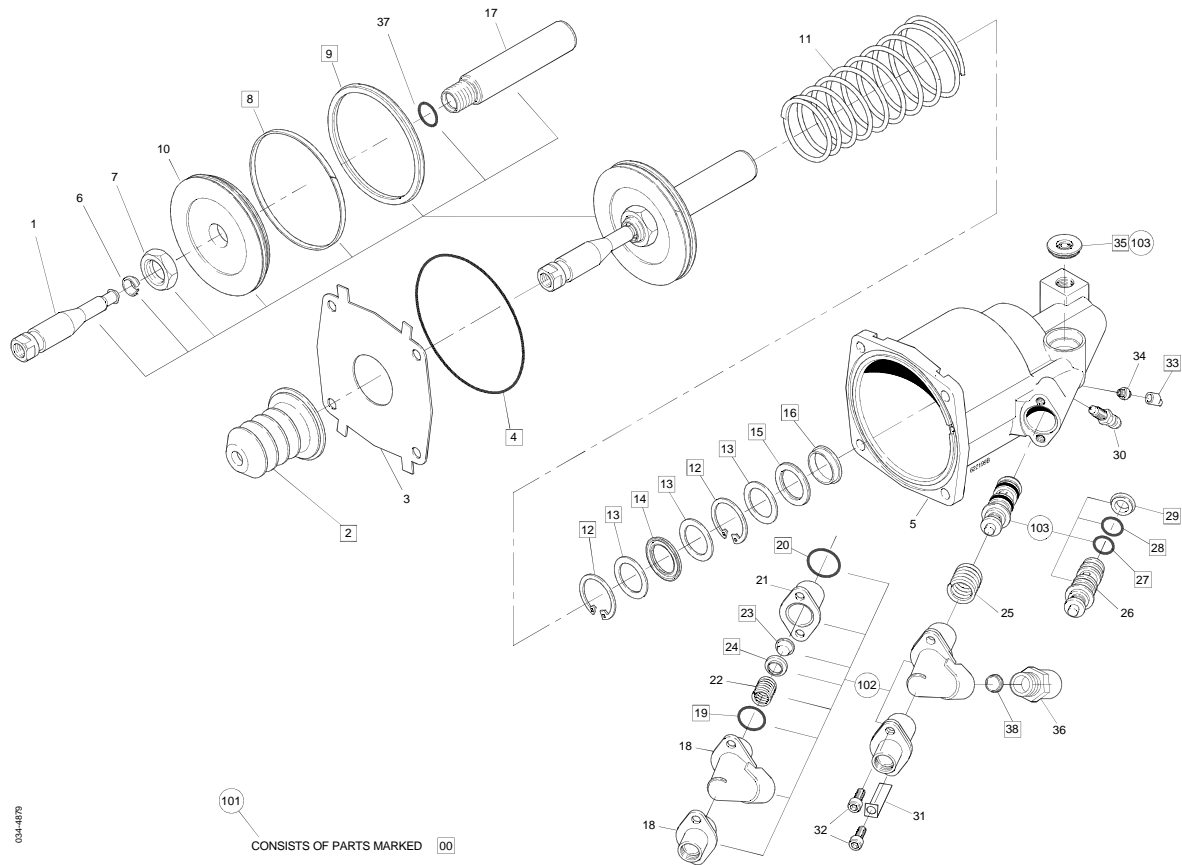

034-4706

Part No.	Description	Pos. No.	Fits	Notes
622109AM	Clutch Servo		360719	
622158AM	Repair Kit	101	550453	

Part No.	Description	Pos. No.	Fits	Notes
622190AM	Clutch Servo		374116	
625282AM	Repair Kit	101	550465	Main Kit
625283AM	Repair Kit	102	550466	Air Valve
625285AM	Repair Kit	103	550467	Spool Assy

Part No.	Description	Pos. No.	Fits	Notes
622199AM	Clutch Servo		1331770	
625282AM	Repair Kit	101	550465	Main Kit
625283AM	Repair Kit	102	550466	Air Valve
625285AM	Repair Kit	103	550467	Spool Assy

Part No.	Description	Pos. No.	Fits	Notes
624199AM	Clutch Servo		1337966	
625282AM	Repair Kit		550465	Main Kit
625283AM	Repair Kit		550466	Air Valve
625285AM	Repair Kit		550467	Spool Assy