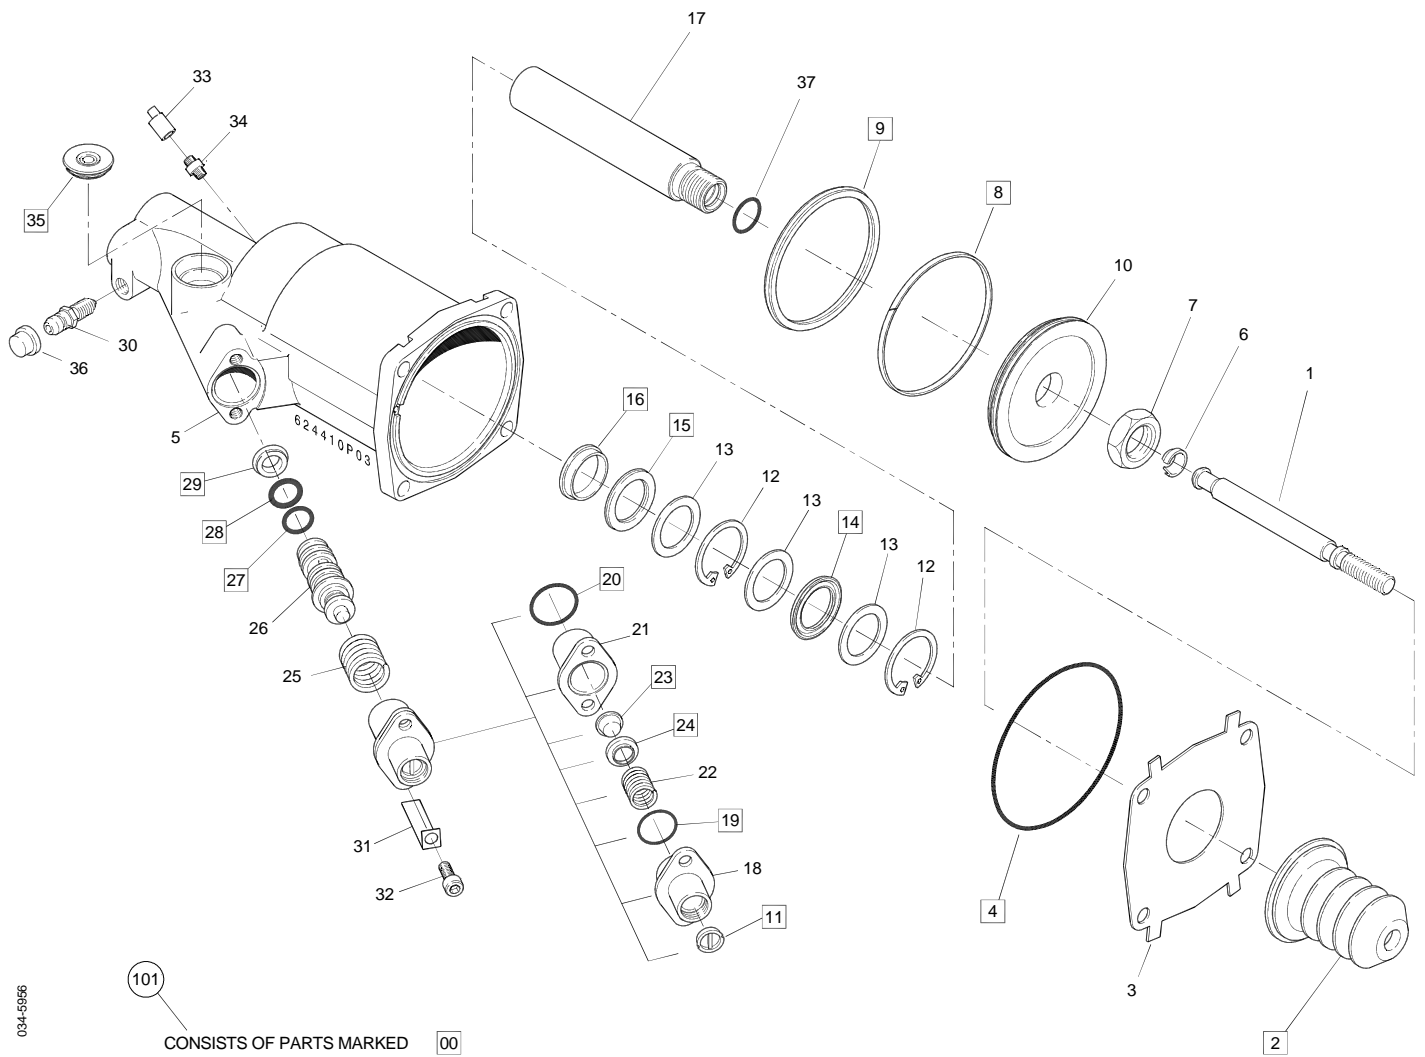

Part No.	Description	Pos. No.	Fits	Notes
624410AM	Clutch Servo		520138	Ø80 mm
622522AM	Repair Kit	101		Main Kit
626205AM	Repair Kit	102		Air Valve