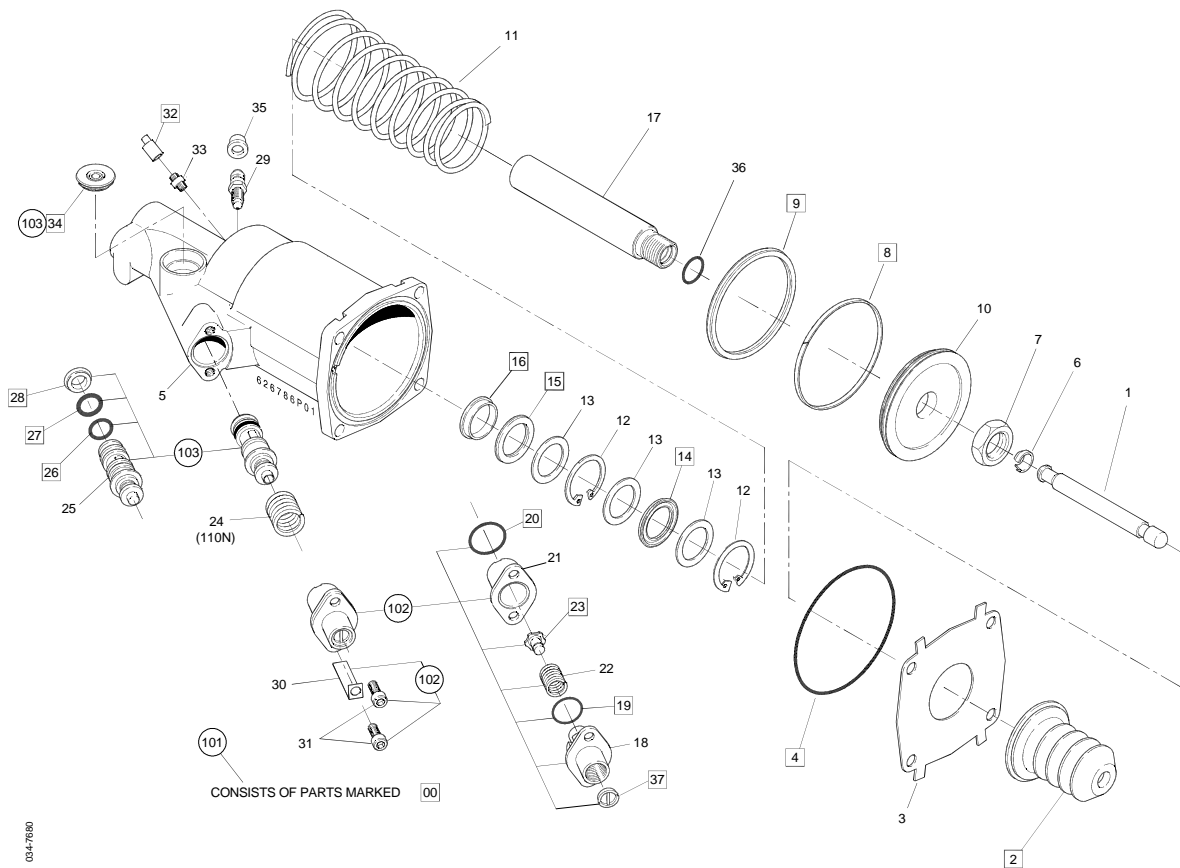

Part No.	Description	Pos. No.	Fits	Notes
628277AM	Clutch Servo		1443521	Supersedes 622500AM 626708AM and 626786AM
628304AM	Repair Kit	101	1443525	Main Kit
628306AM	Repair Kit	102	1443526	Air Valve, depressurized
626790AM	Repair Kit	103	1348880	Spool Assy