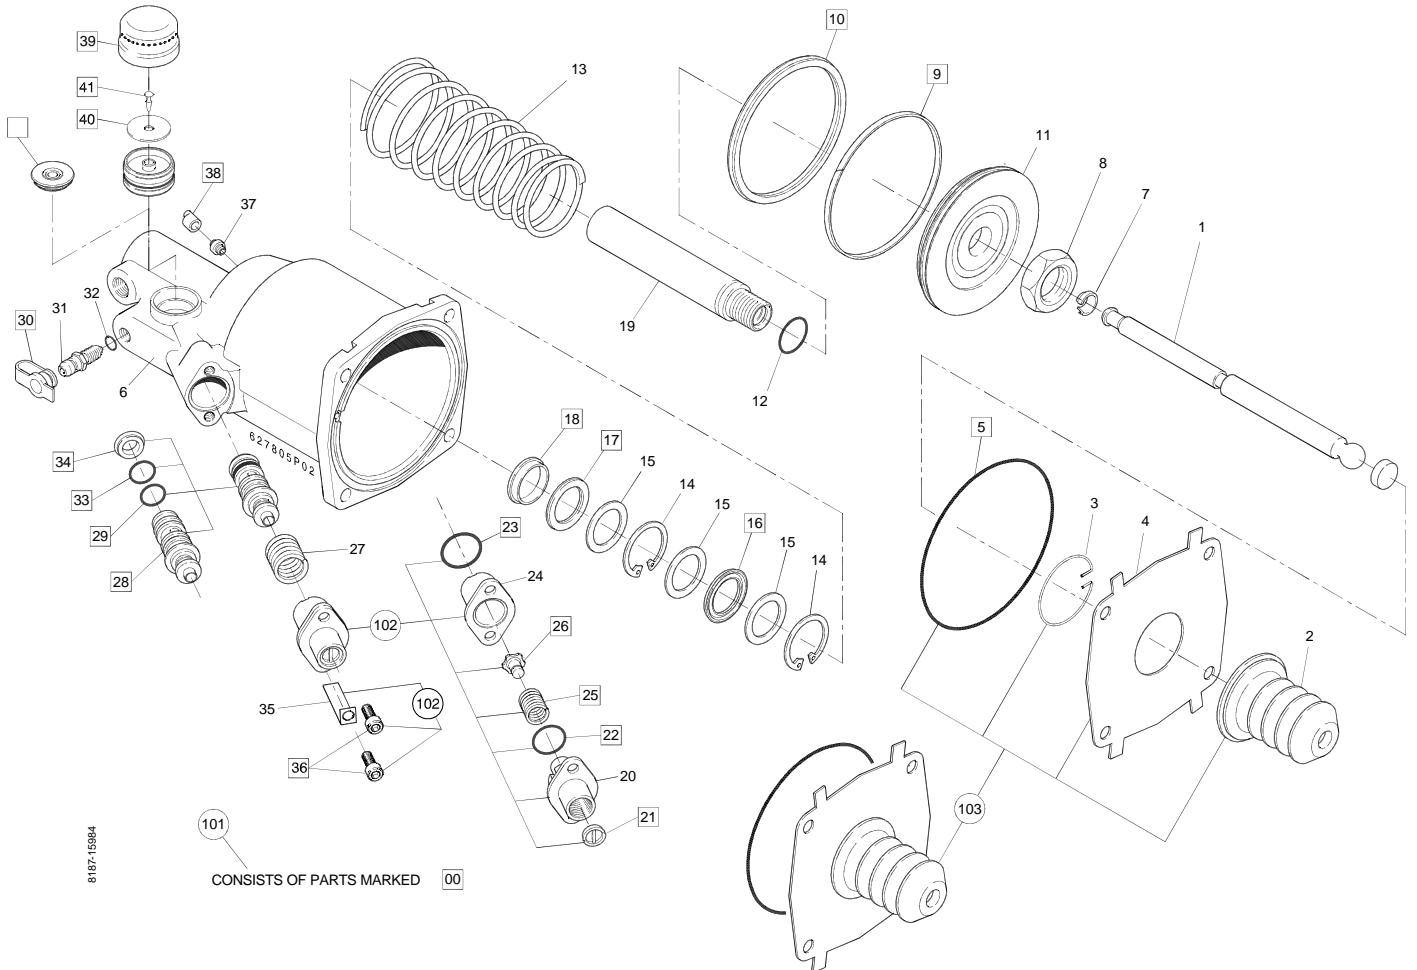

Part No.	Description	Pos. No.	Fits	Notes
628494AM	Clutch Servo		8171700	Bus installation
628476AM	Repair Kit	101	85102142	Main Kit
627619AM	Repair kit	102		Air Valve, depressurized
628477AM	Repair Kit	103	85102141	Cover w/bellow