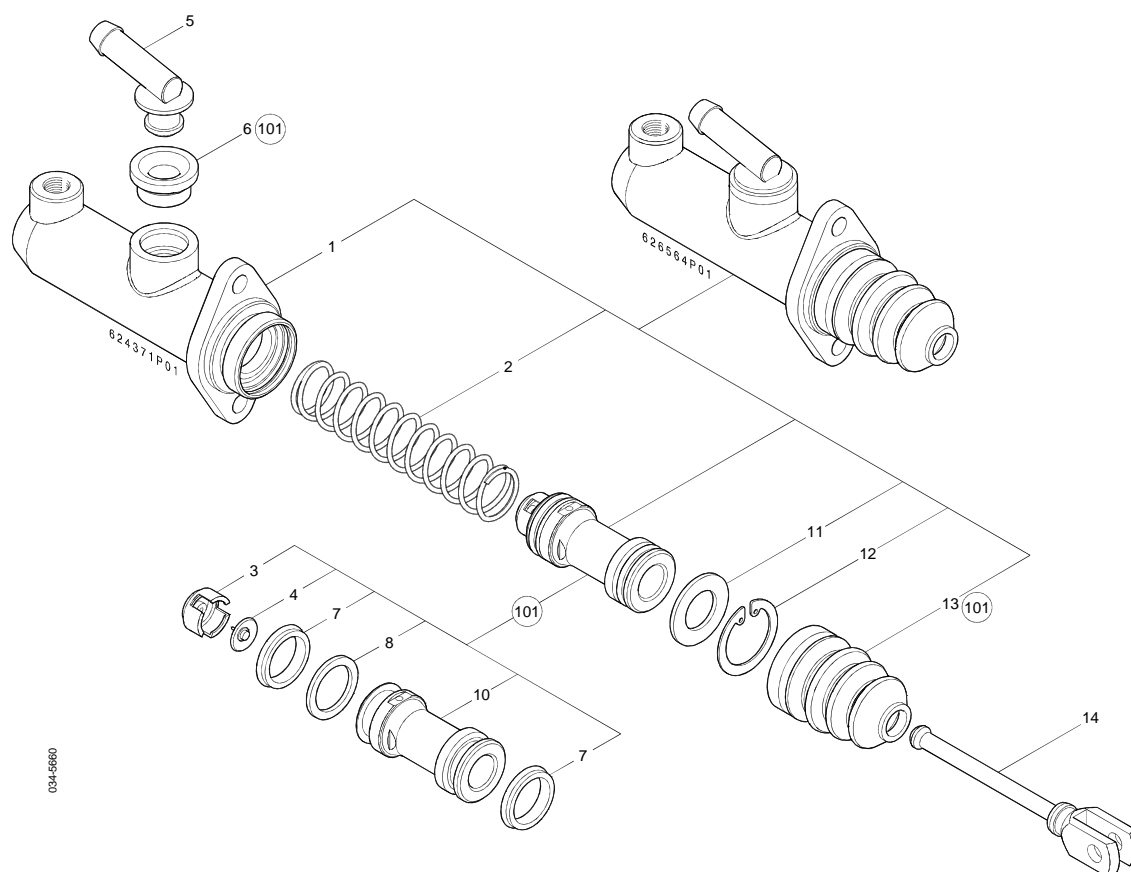

Part No.	Description	Pos. No.	Fits	Notes
625826AM	Master Cylinder		ACHD 274	Ø26, Straight outlet, ½"-20UNF
626608AM	Repair Kit	101	AMPA 852	
624262AM	Push Rod	14		

034-5959

Part No.	Description	Pos. No.	Fits	Notes
626564AM	Master Cylinder		ACHD 722	Ø26, Angled outlet
626608AM	Repair Kit	101	AMPA 852	
624262AM	Push Rod	14		