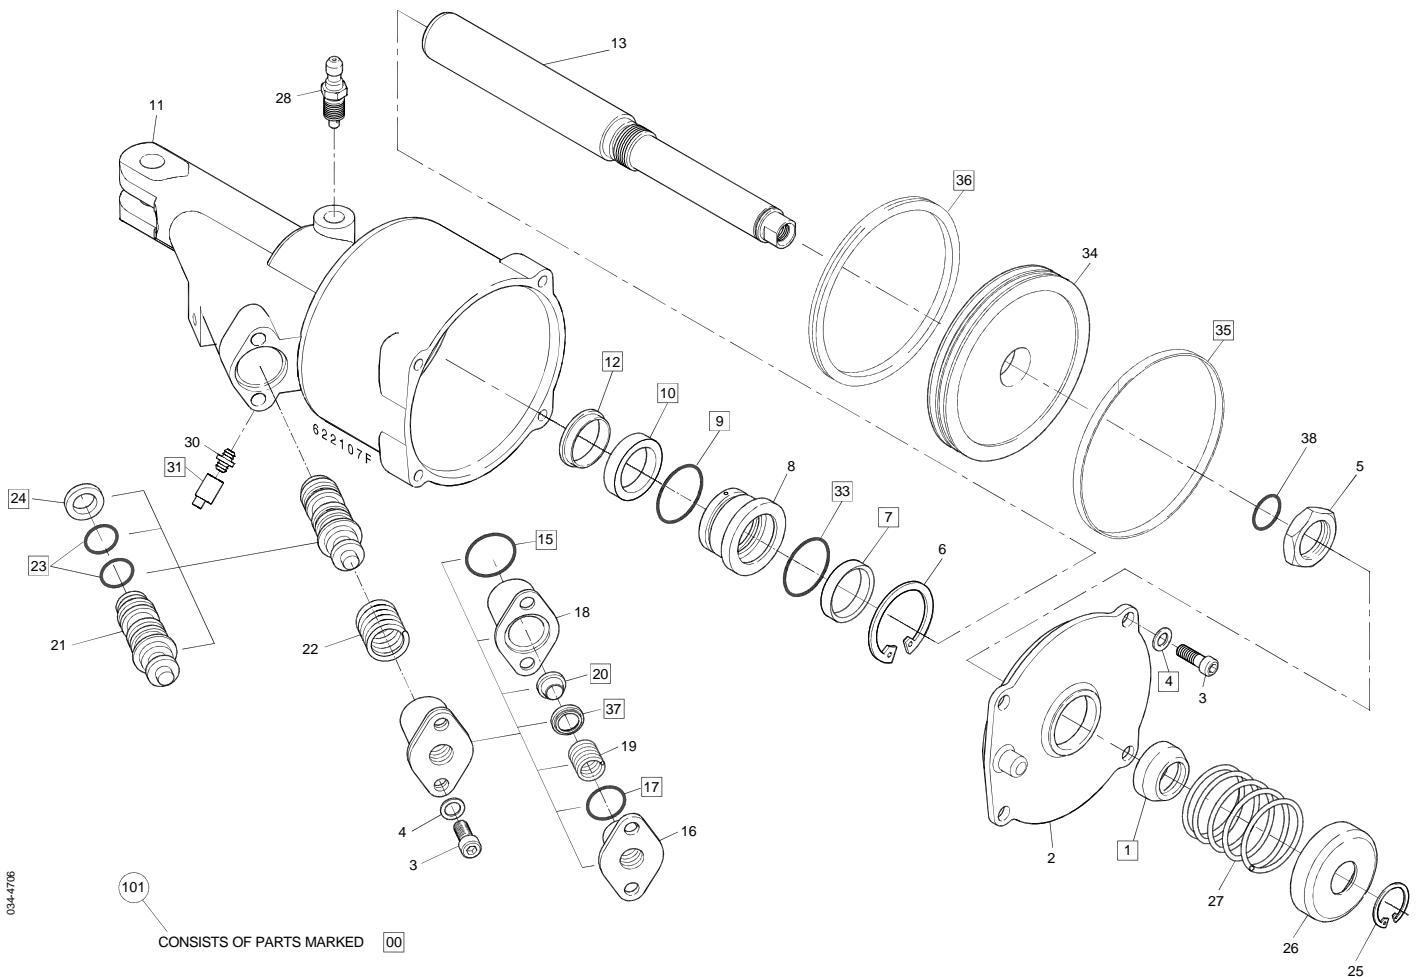

034-4706

Part No.	Description	Pos. No.	Fits	Notes
622109AM	Clutch Servo		360719	
622158AM	Repair Kit	101	550453	

Part No.	Description	Pos. No.	Fits	Notes
622190AM	Clutch Servo		374116	
625282AM	Repair Kit	101	550465	Main Kit
625283AM	Repair Kit	102	550466	Air Valve
625285AM	Repair Kit	103	550467	Spool Assy