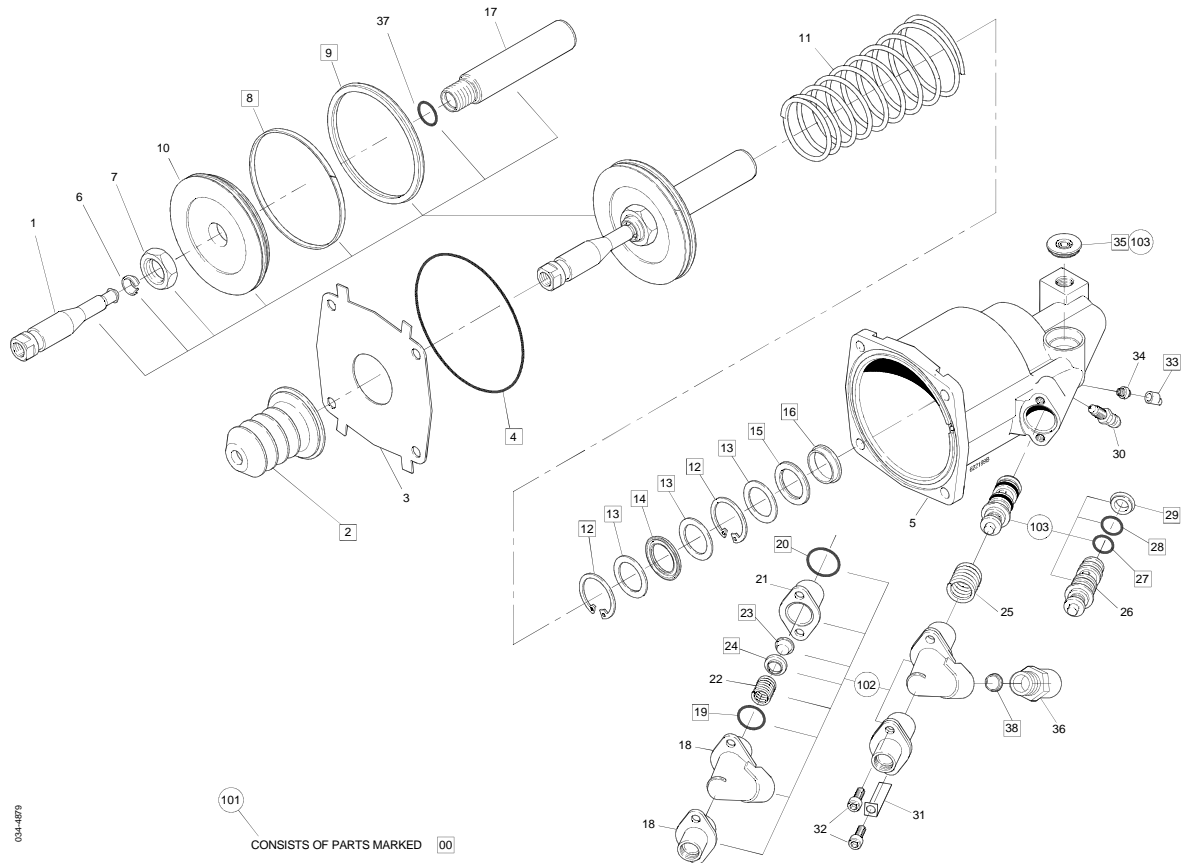

034-4706

Part No.	Description	Pos. No.	Fits	Notes
622109AM	Clutch Servo		360719	
622158AM	Repair Kit	101	550453	

Part No.	Description	Pos. No.	Fits	Notes
622190AM	Clutch Servo		374116	
625282AM	Repair Kit	101	550465	Main Kit
625283AM	Repair Kit	102	550466	Air Valve
625285AM	Repair Kit	103	550467	Spool Assy

Part No.	Description	Pos. No.	Fits	Notes
622199AM	Clutch Servo		1331770	
625282AM	Repair Kit	101	550465	Main Kit
625283AM	Repair Kit	102	550466	Air Valve
625285AM	Repair Kit	103	550467	Spool Assy

Part No.	Description	Pos. No.	Fits	Notes
624199AM	Clutch Servo		1337966	
625282AM	Repair Kit		550465	Main Kit
625283AM	Repair Kit		550466	Air Valve
625285AM	Repair Kit		550467	Spool Assy