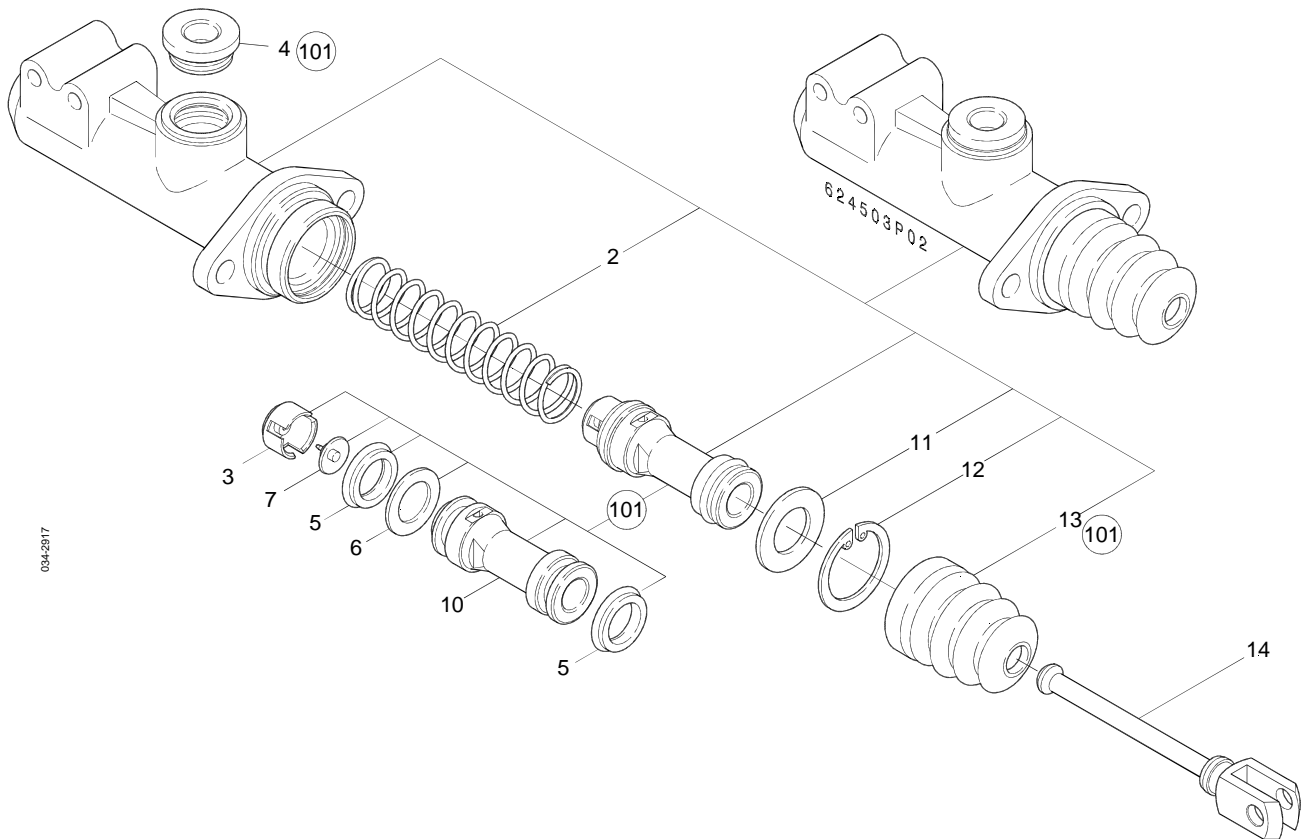

Part No.	Description	Pos. No.	Fits	Notes
624503AM	Master Cylinder		1361136	Ø26
623157AM	Repair Kit	101	550464	
623122AM	Repair Kit	14	391543	Short
624504AM	Repair Kit	14	1361186	Long