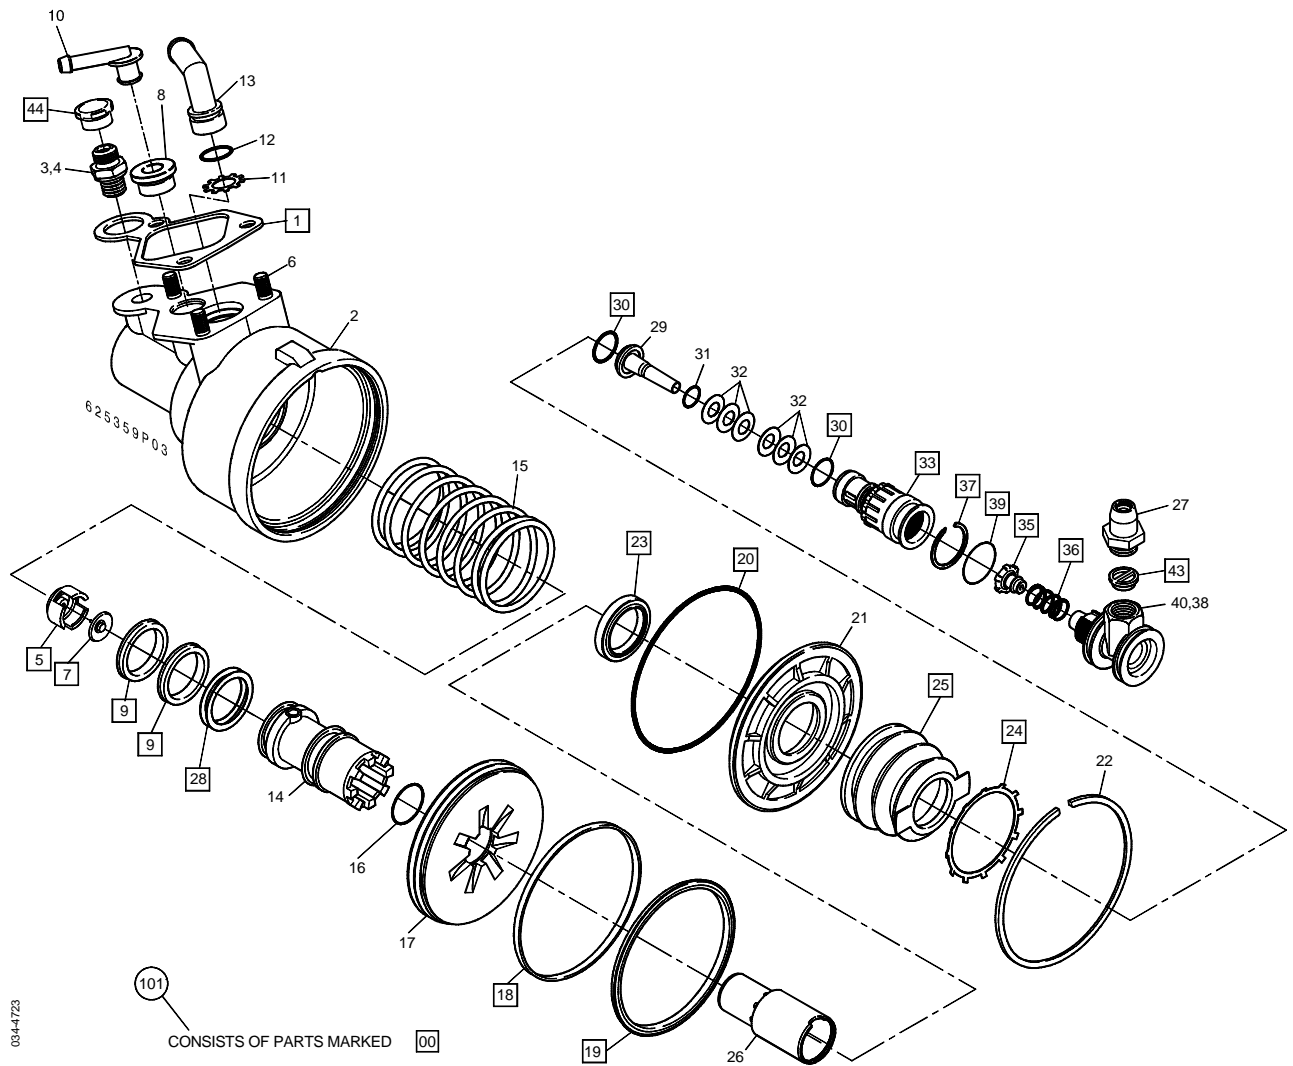

Part No.	Description	Pos. No.	Fits	Notes
625359AM	Servomaster		1421186	
628131AM	Repair Kit	101	1484715	Main Kit