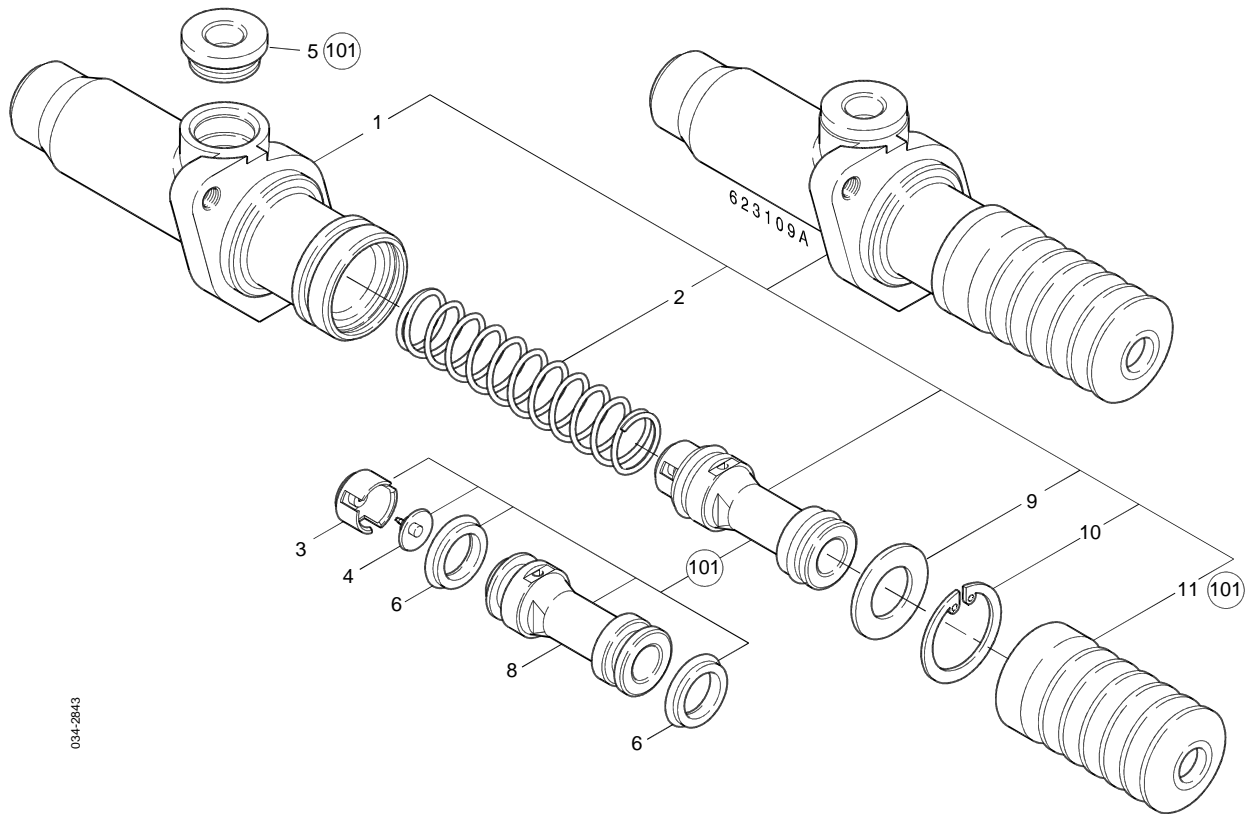

Part No.	Description	Pos. No.	Fits	Notes
623109AM	Master Cylinder		81.30715-6120	Ø26
625977AM	Repair Kit	101	81.30715-6139	

034-2843