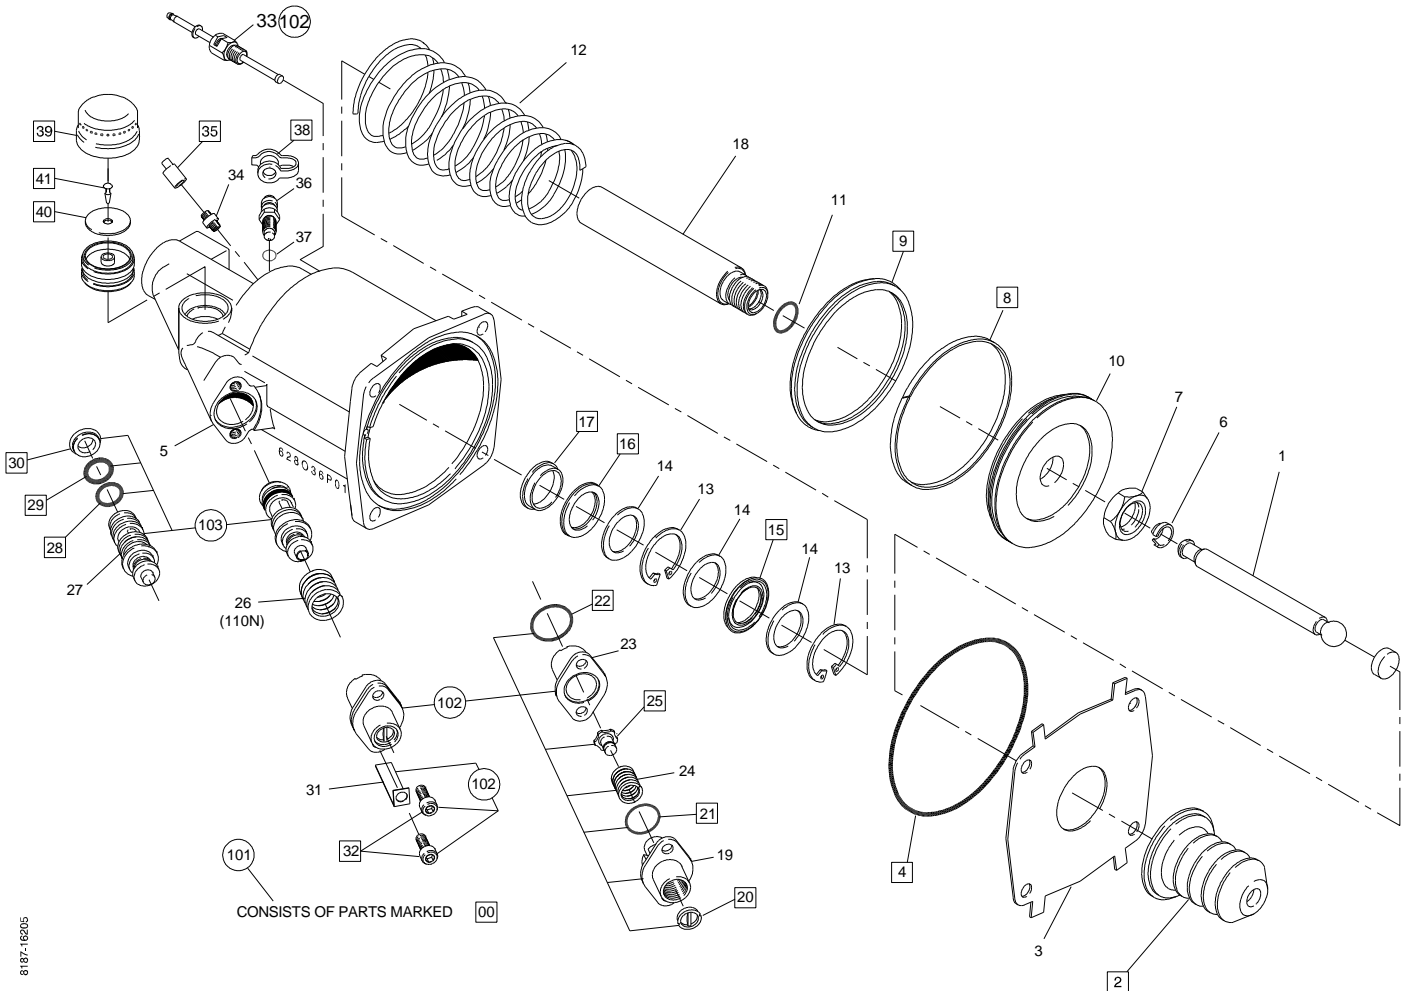

Part No.	Description	Pos. No.	Fits	Notes
628036AM	Clutch Servo		1438606	BOVA Bus, with wear indicator
626787AM	Repair Kit	101	1348878	Main Kit
628306AM	Repair Kit	102	1443526	Air Valve, depressurized
626790AM	Repair Kit	103	1348880	Spool Assy
624988AM	Repair Kit	104		Wear indicator