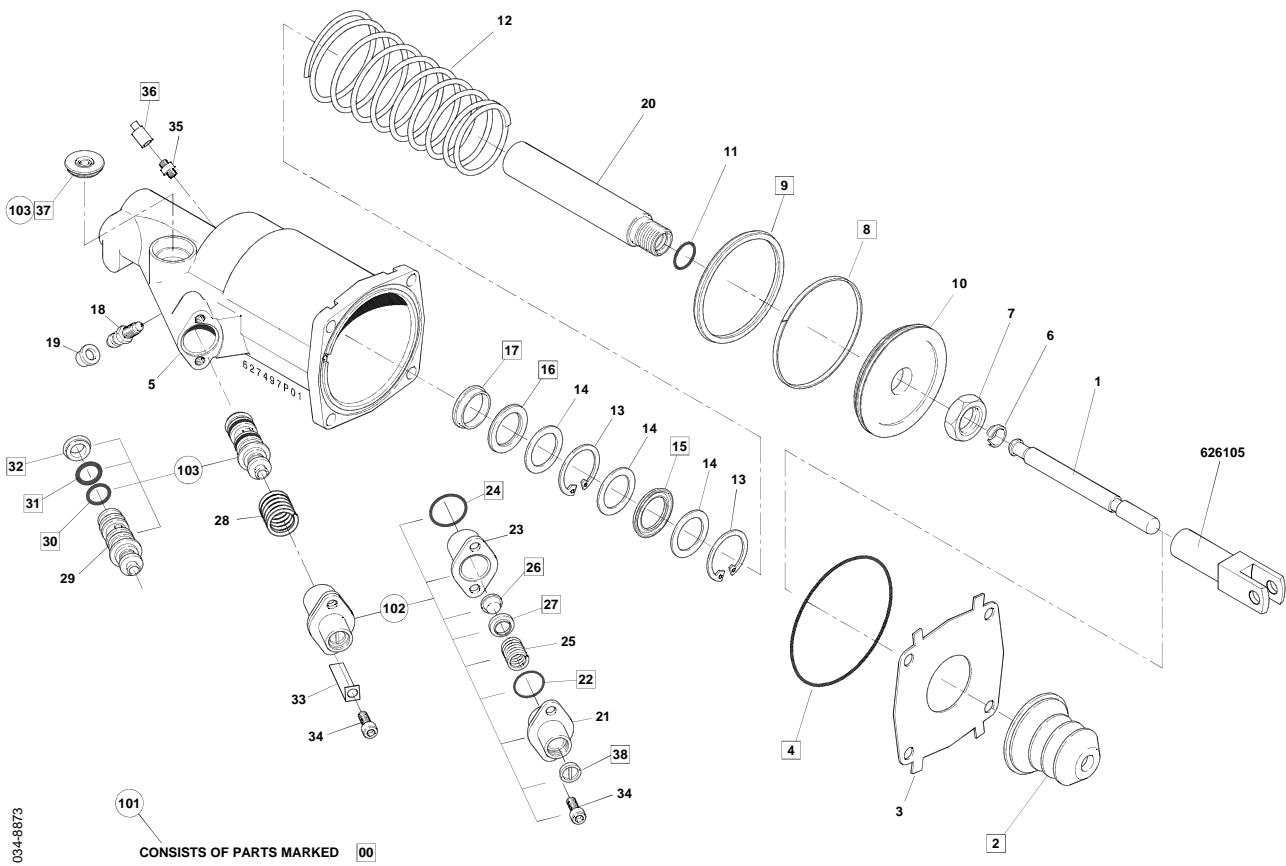

Part No.	Description	Pos. No.	Fits	Notes
625826AM	Master Cylinder		ACHD 274	Ø26, Straight outlet, ½"-20UNF
626608AM	Repair Kit	101	AMPA 852	
624262AM	Push Rod	14		

034-5959

Part No.	Description	Pos. No.	Fits	Notes
626564AM	Master Cylinder		ACHD 722	Ø26, Angled outlet
626608AM	Repair Kit	101	AMPA 852	
624262AM	Push Rod	14		

Part No.	Description	Pos. No.	Fits	Notes
626565AM	Master Cylinder		ACHG 221	Ø26, Straight outlet, M14x1,5
626608AM	Repair Kit	101	AMPA 852	
624262AM	Push Rod	14		

Part No.	Description	Pos. No.	Fits	Notes
627497AM	Clutch Servo		ATRA 458	Supersedes ACHG 028/ACHG 664
627629AM	Clevis	ATRA 329		Supersedes ACHG 665
627622AM	Repair Kit	101	AMPB 893	
627623AM	Repair Kit	102	AMPB 892	
627034AM	Repair Kit	103	ATRA 398	