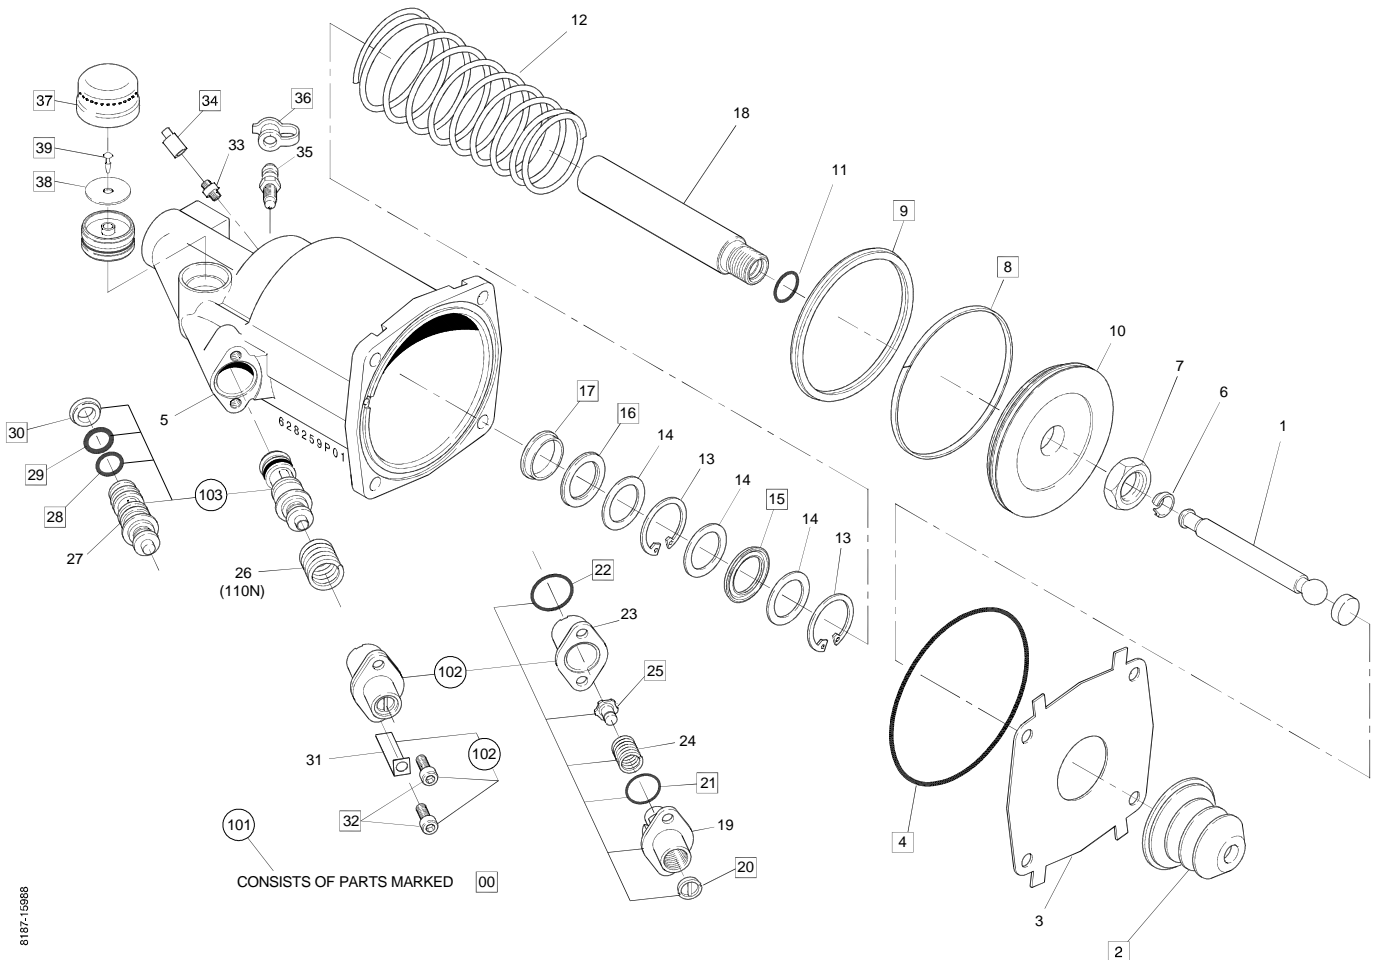

Part No.	Description	Pos. No.	Fits	Notes
628259AM	Clutch Servo		1443522	Push Rod 16 mm soft,short
628305AM	Repair Kit	101	1443527	Main Kit
628306AM	Repair Kit	102	1443526	Air Valve, depressurized
626790AM	Repair Kit	103	1348880	Spool Assy