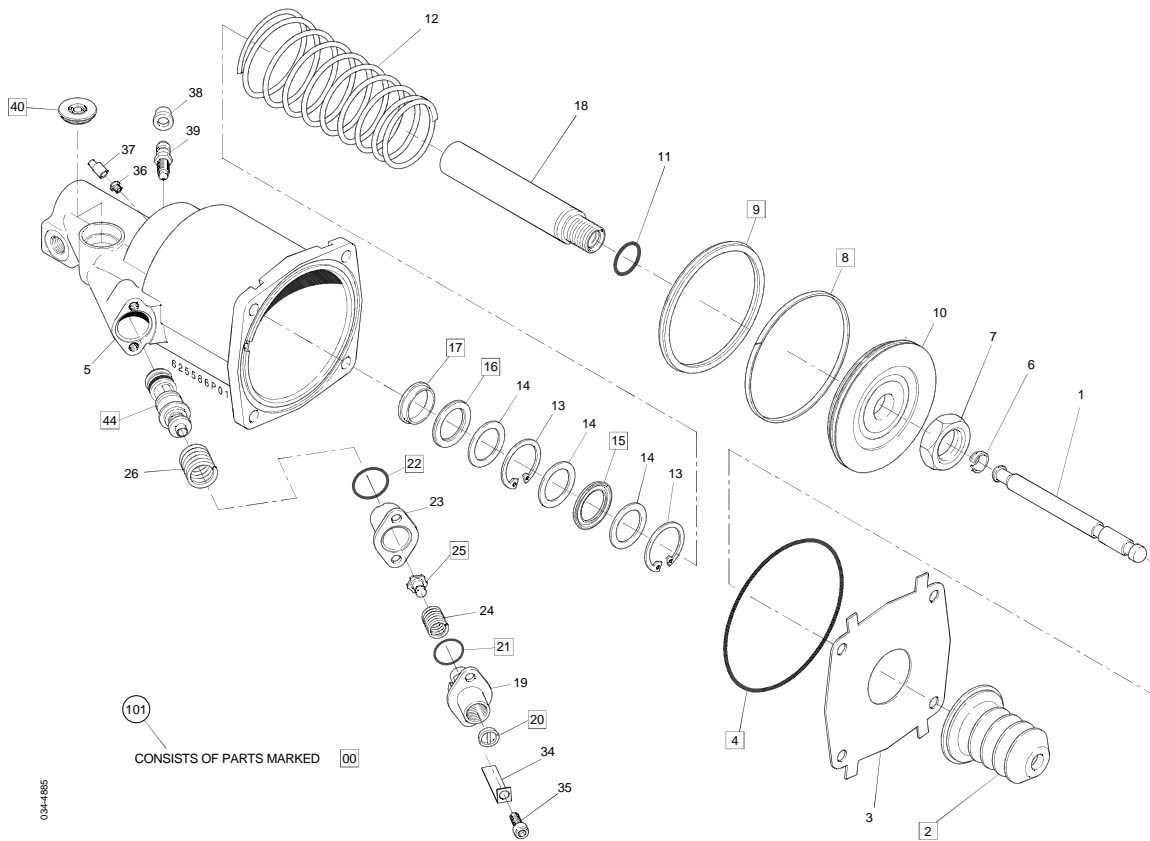

Part No.	Description	Pos. No.	Fits	Notes
625586AM	Clutch Servo		81.30725-6051	Without wear indicator
622427AM	Repair Kit	101	81.30725-6061	Main Kit