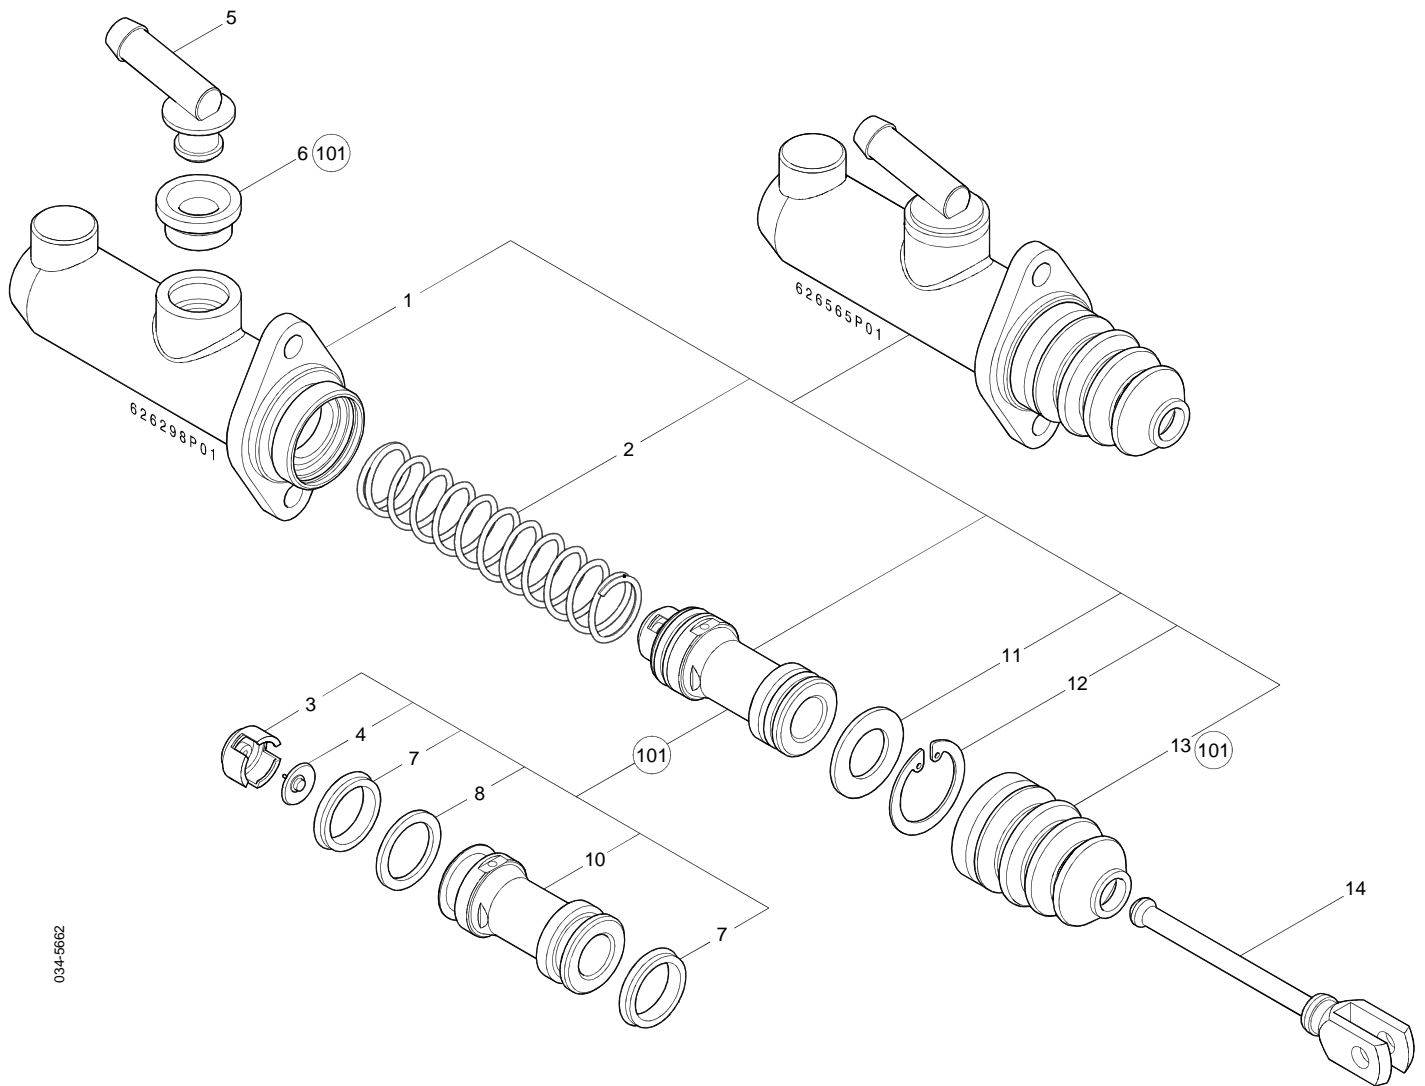

Part No.	Description	Pos. No.	Fits	Notes
626565AM	Master Cylinder		ACHG 221	Ø26, Straight outlet, M14x1,5
626608AM	Repair Kit	101	AMPA 852	
624262AM	Push Rod	14