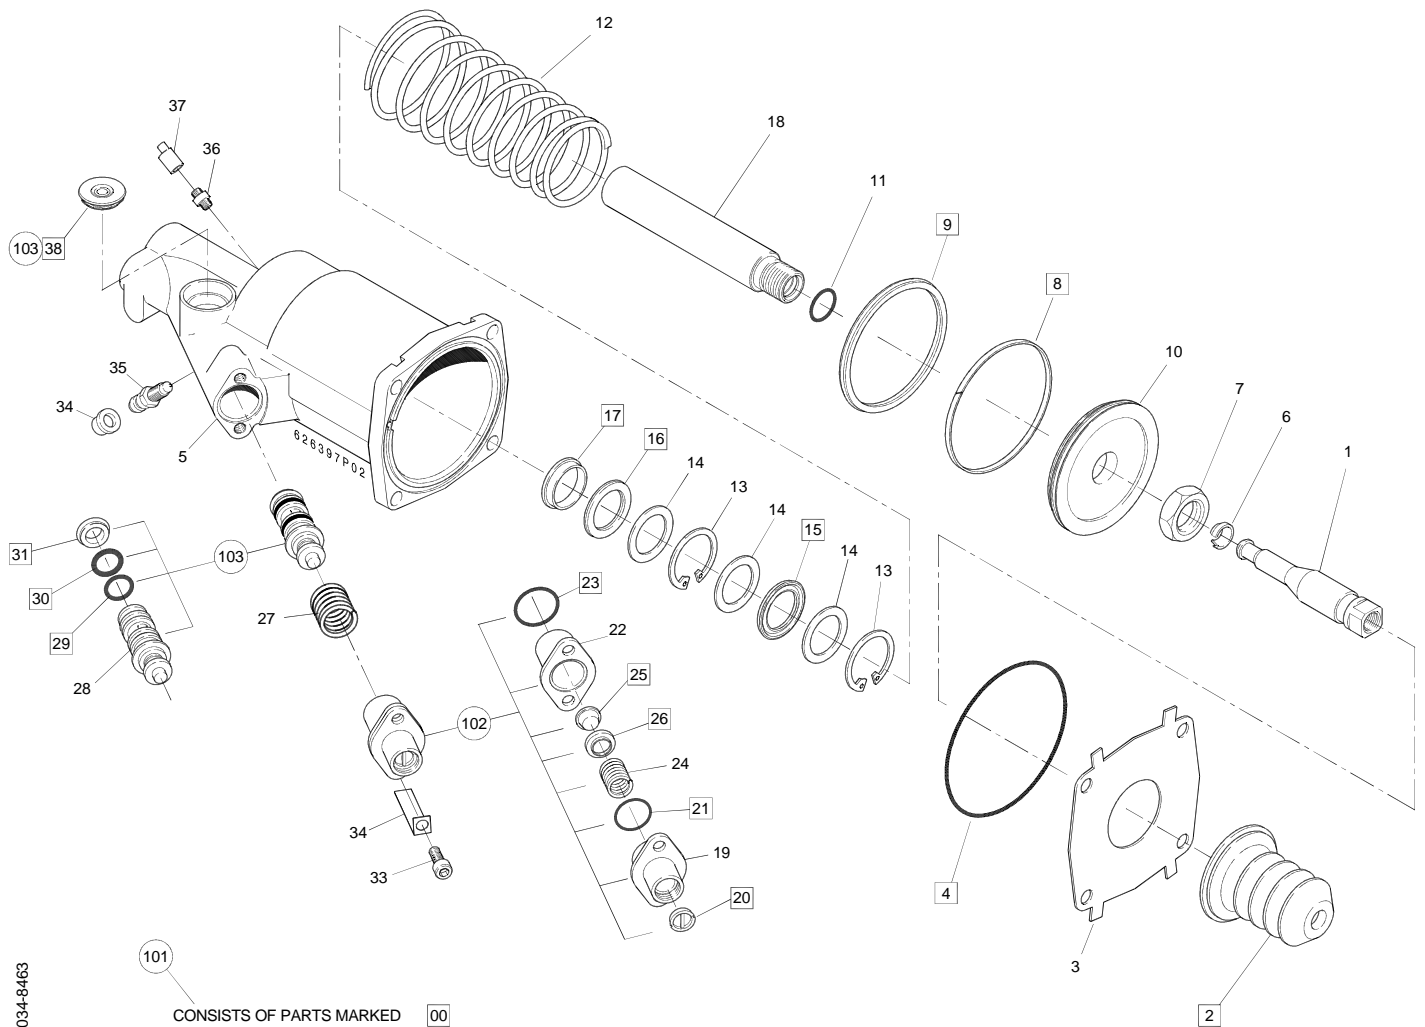

Part No.	Description	Pos. No.	Fits	Notes
626397AM	Clutch Servo		42-00249-000	Ø80 mm
627030AM	Repair Kit	101		Main Kit
627033AM	Repair Kit	102		Air Valve
627034AM	Repair Kit	103		Spool Assy