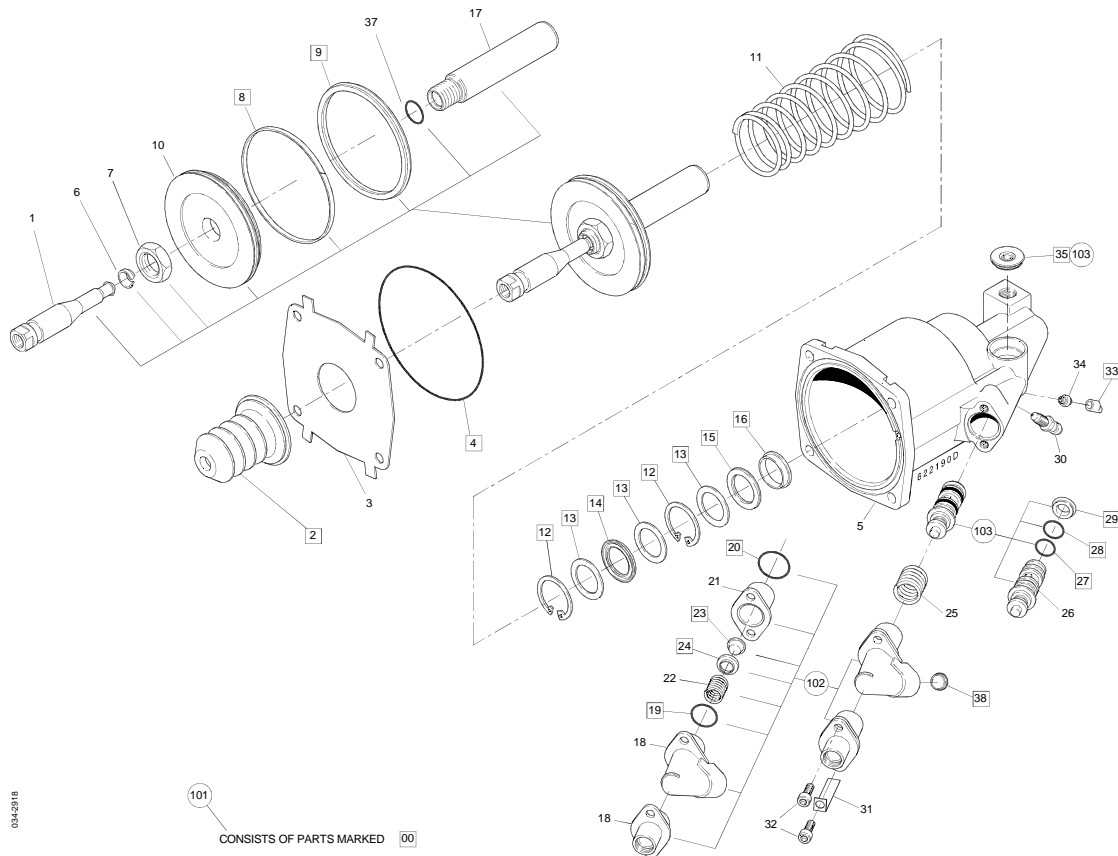

625359AM

REPLACED BY 627692AM

627692AM

Part No.	Description	Pos. No.	Fits	Notes
622107AM	Clutch Servo		360717	
622158AM	Repair Kit	101	550453	
622135AM	Repair Kit		550422	Ø95 Servo, old version
622161AM	Repair Kit		550451	Ø95 Servo, old version

034-4706

Part No.	Description	Pos. No.	Fits	Notes
622109AM	Clutch Servo		360719	
622158AM	Repair Kit	101	550453	

Part No.	Description	Pos. No.	Fits	Notes
622190AM	Clutch Servo		374116	
625282AM	Repair Kit	101	550465	Main Kit
625283AM	Repair Kit	102	550466	Air Valve
625285AM	Repair Kit	103	550467	Spool Assy