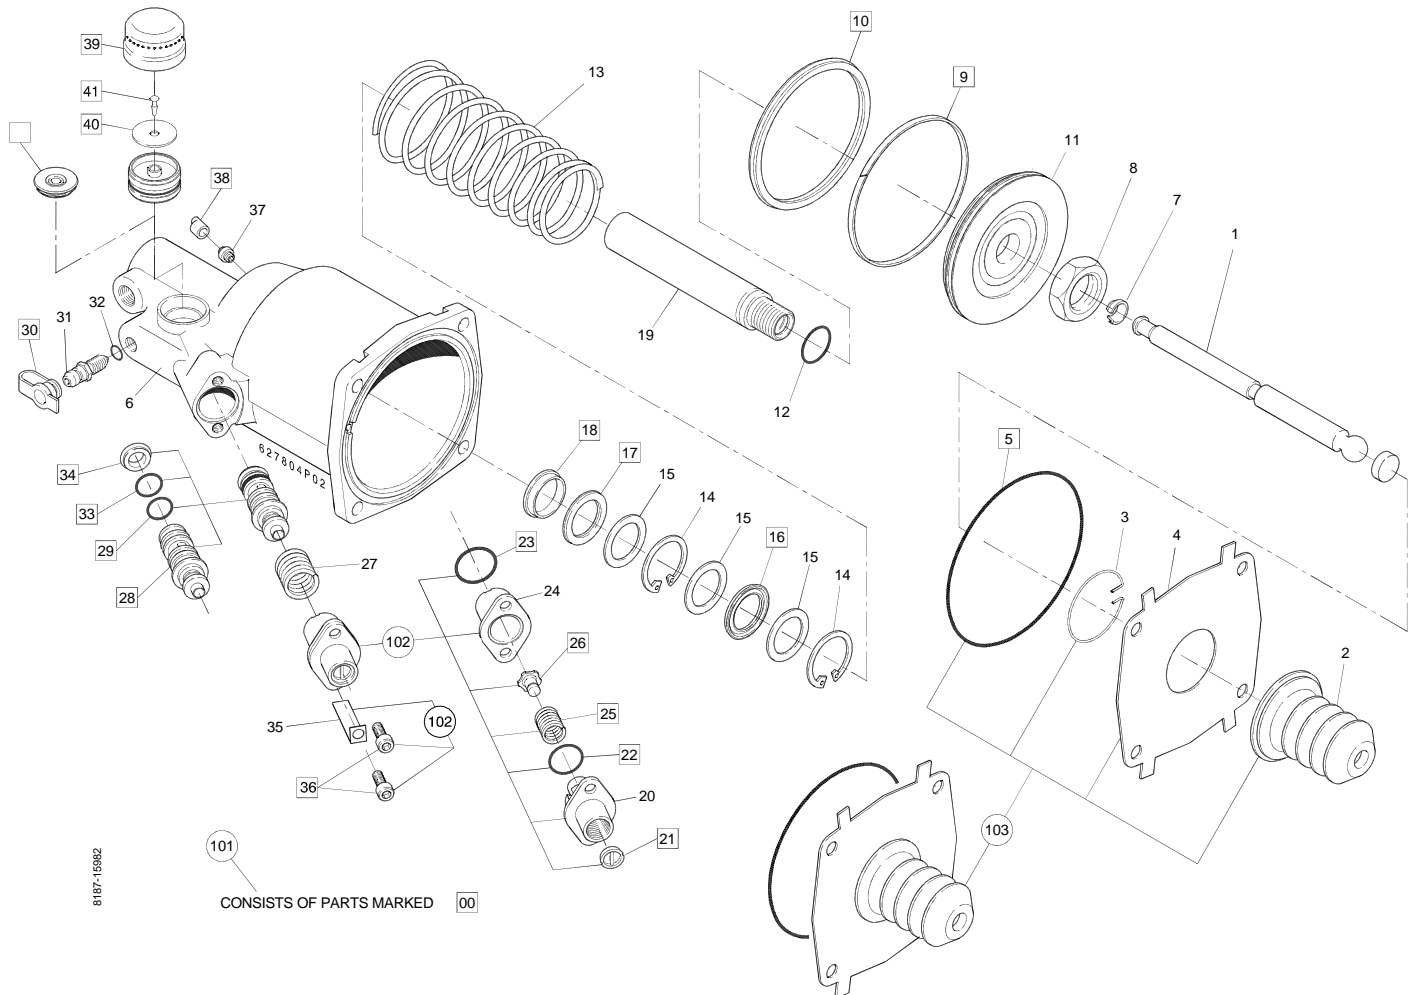

Part No.	Description	Pos. No.	Fits	Notes
628493AM	Clutch Servo		8171721	Ø100mm, GR-gearboxes (bracket installation)
628476AM	Repair Kit	101	85102142	Main Kit
627619AM	Repair Kir	102		Air Valve, depressurized
628477AM	Repair Kit	103	85102141	Cover w/bellow