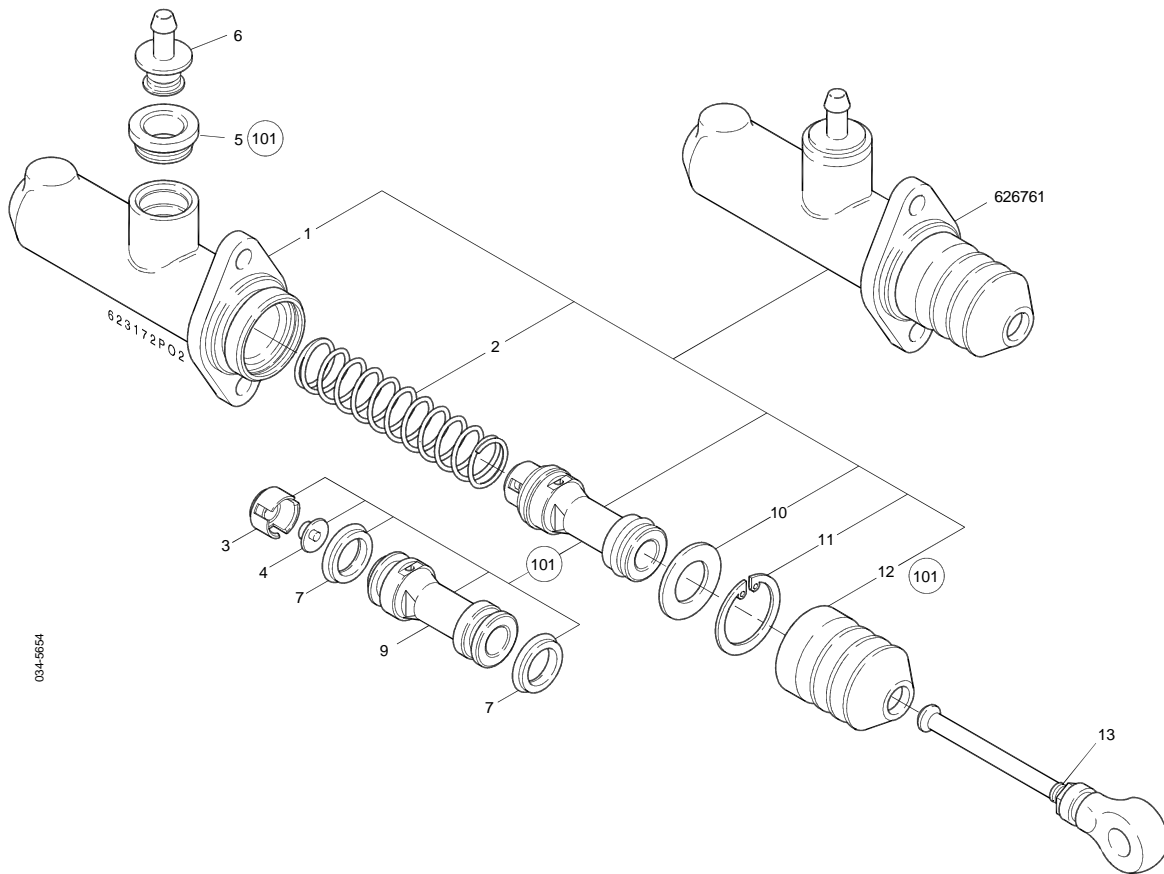

Part No.	Description	Pos. No.	Fits	Notes
626761AM	Master Cylinder		1348734	Ø24
627202AM	Repair Kit	101	1373533	
625445AM	Push Rod	14	1357761