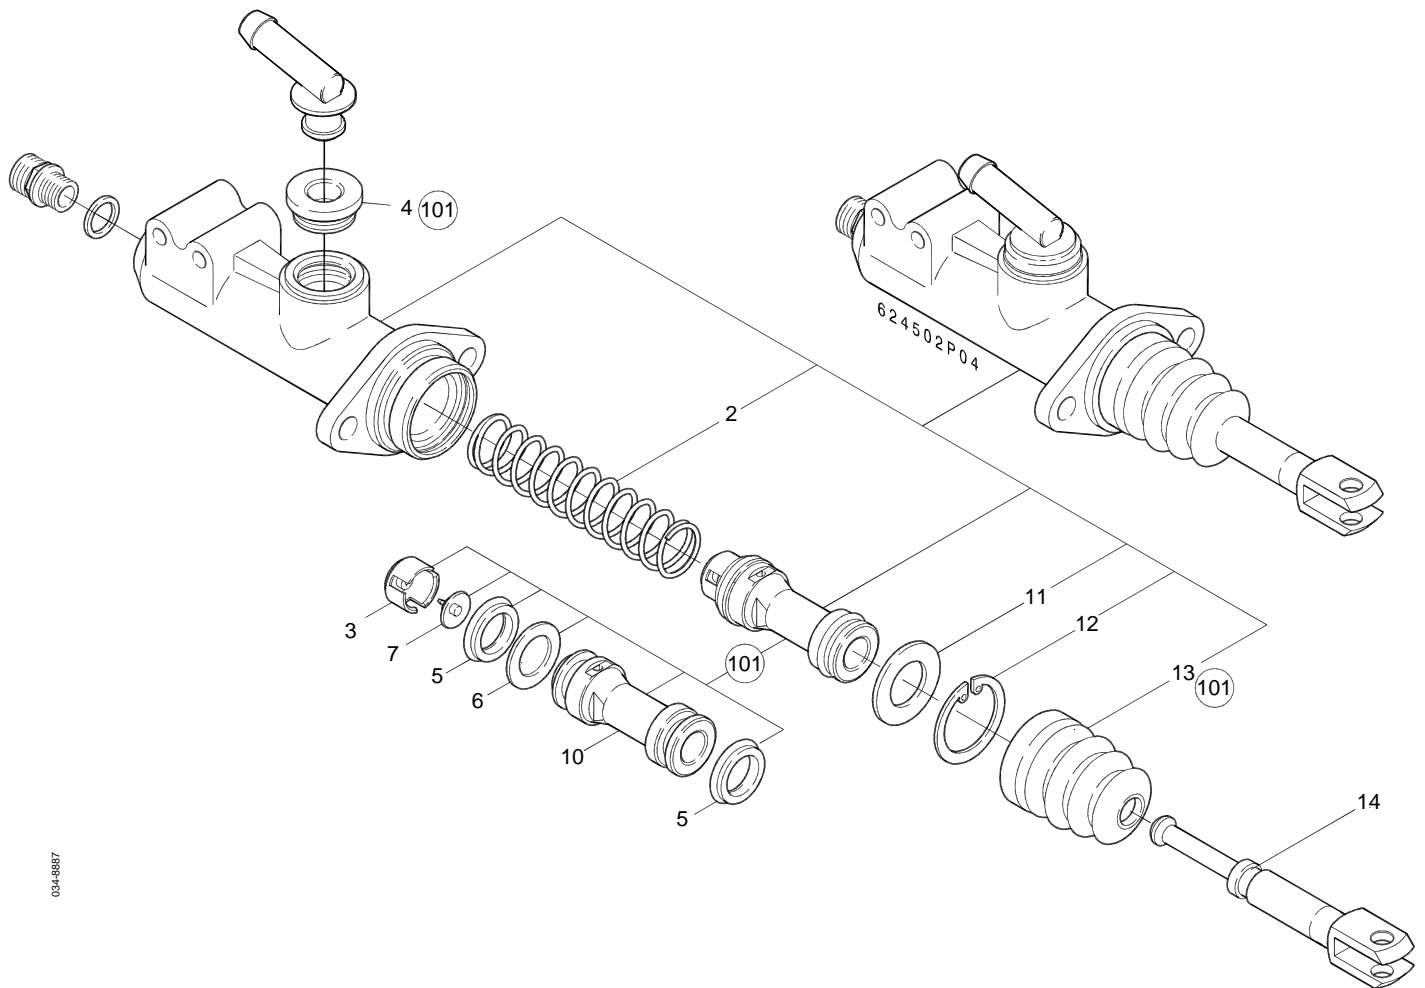

Part No.	Description	Pos. No.	Fits	Notes
624502AM	Master Cylinder		1358801	Ø26
623157AM	Repair Kit	101	550464	

034-8887