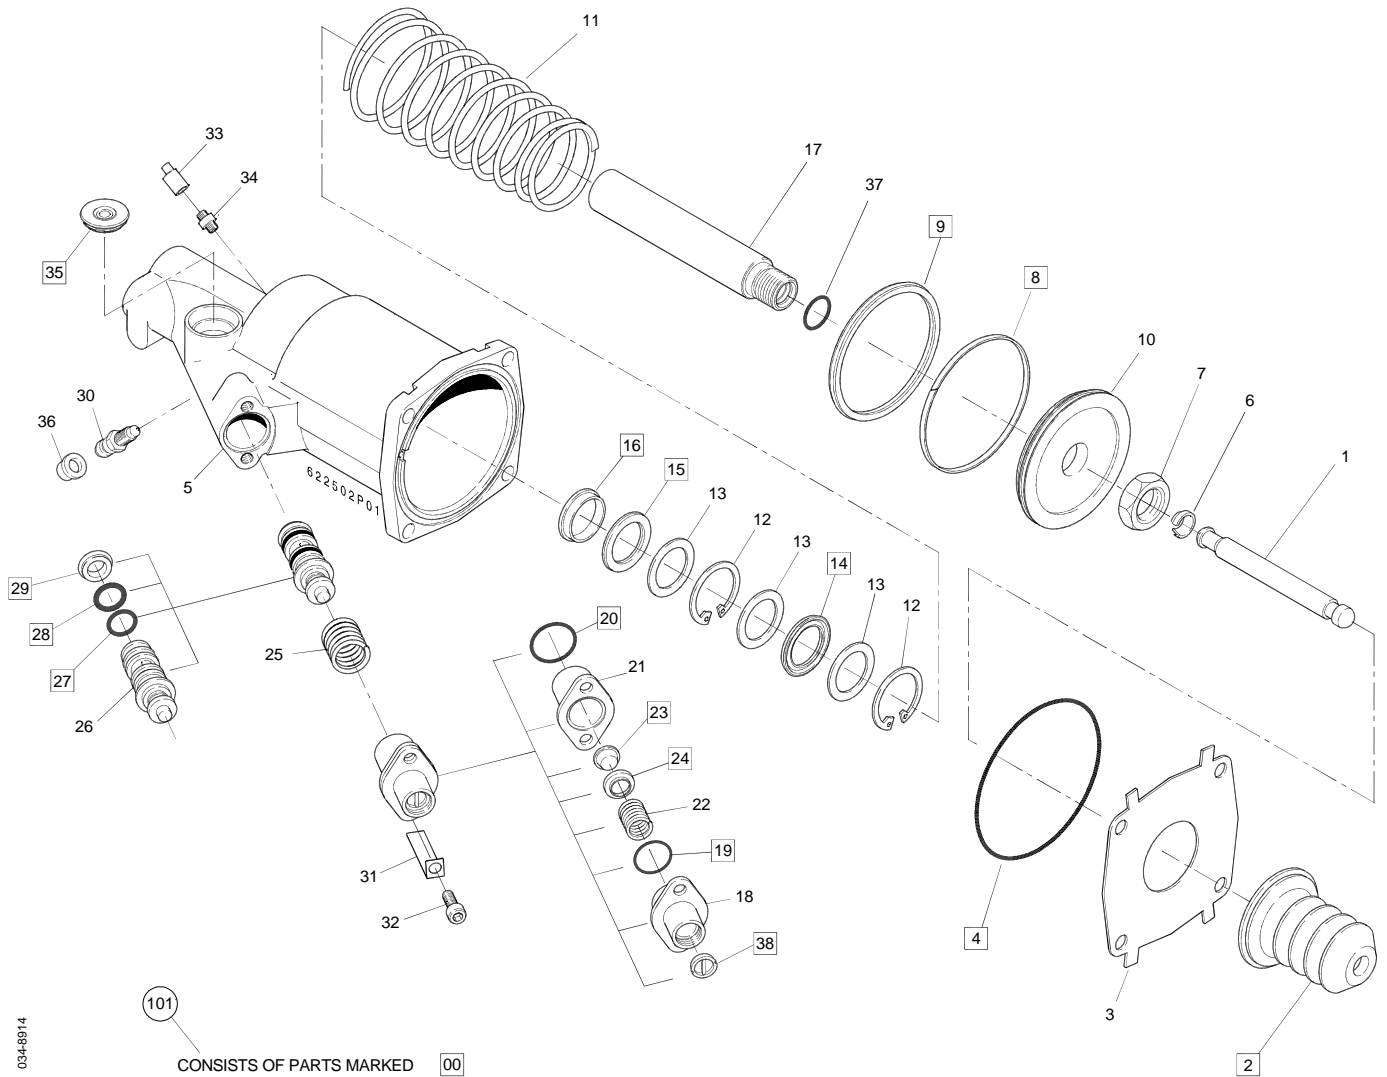

Part No.	Description	Pos. No.	Fits	Notes
622502AM	Clutch Servo		175-201-1622	Ø80 mm
622522AM	Repair Kit	101		Main Kit