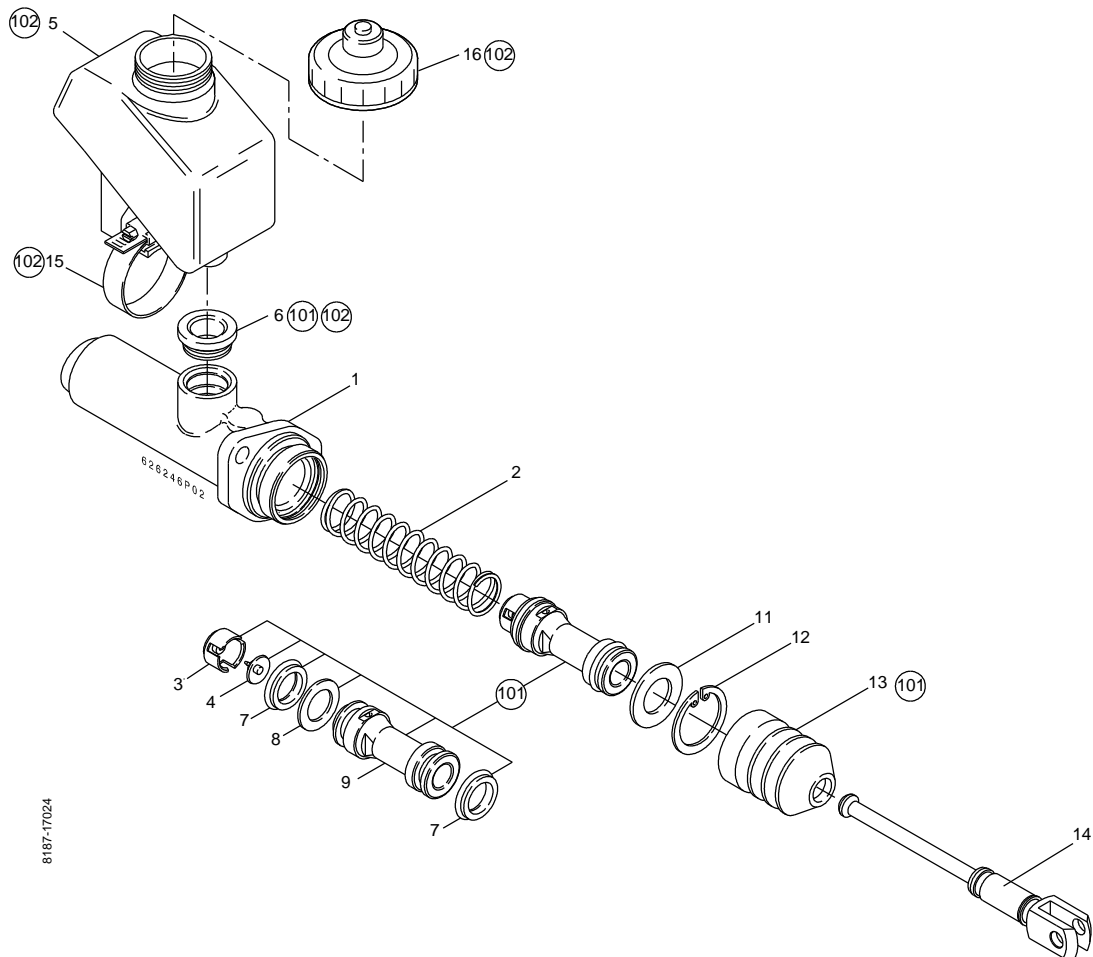

Part No.	Description	Pos. No.	Fits	Notes
626246AM	Master Cylinder			

8187-17024