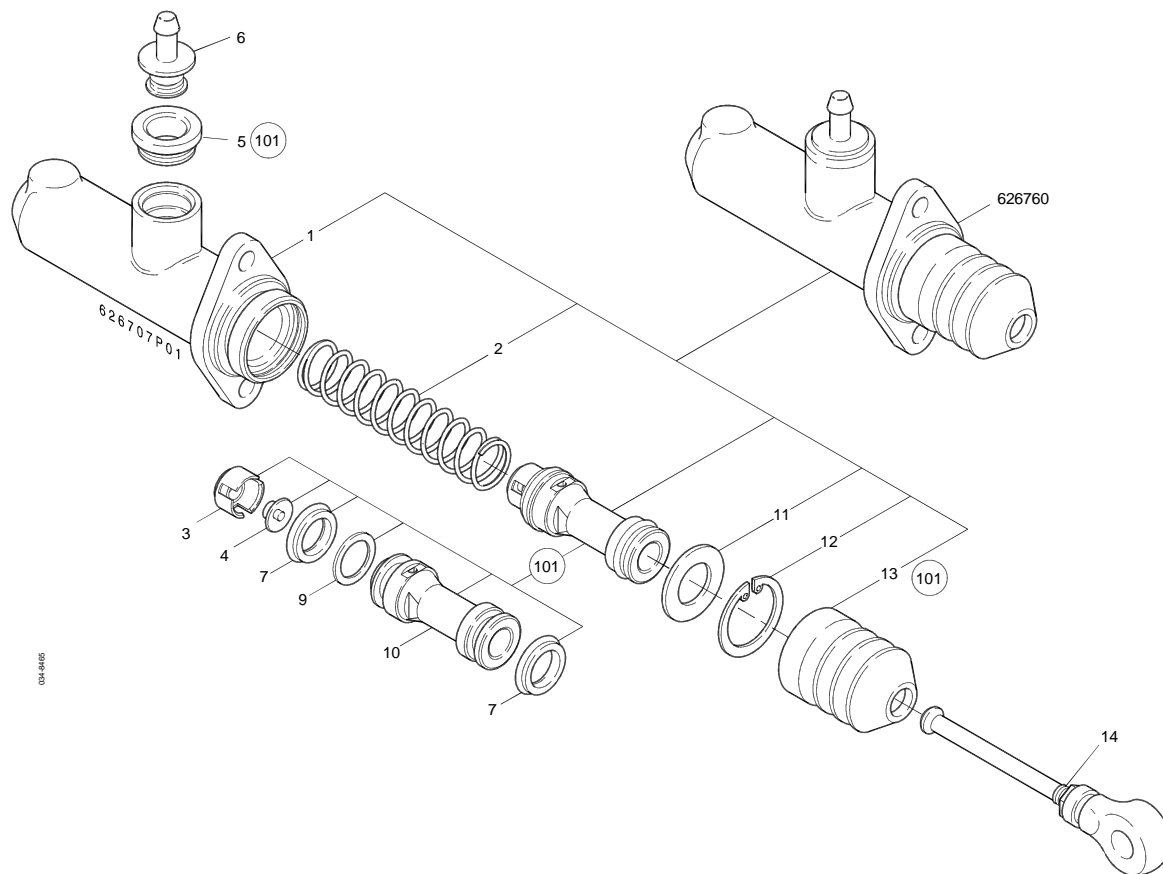

Part No.	Description	Pos. No.	Fits	Notes
626760AM	Master Cylinder		1348733	Ø26
627200AM	Repair Kit	101	1373531	
625445AM	Push Rod	14	1357761