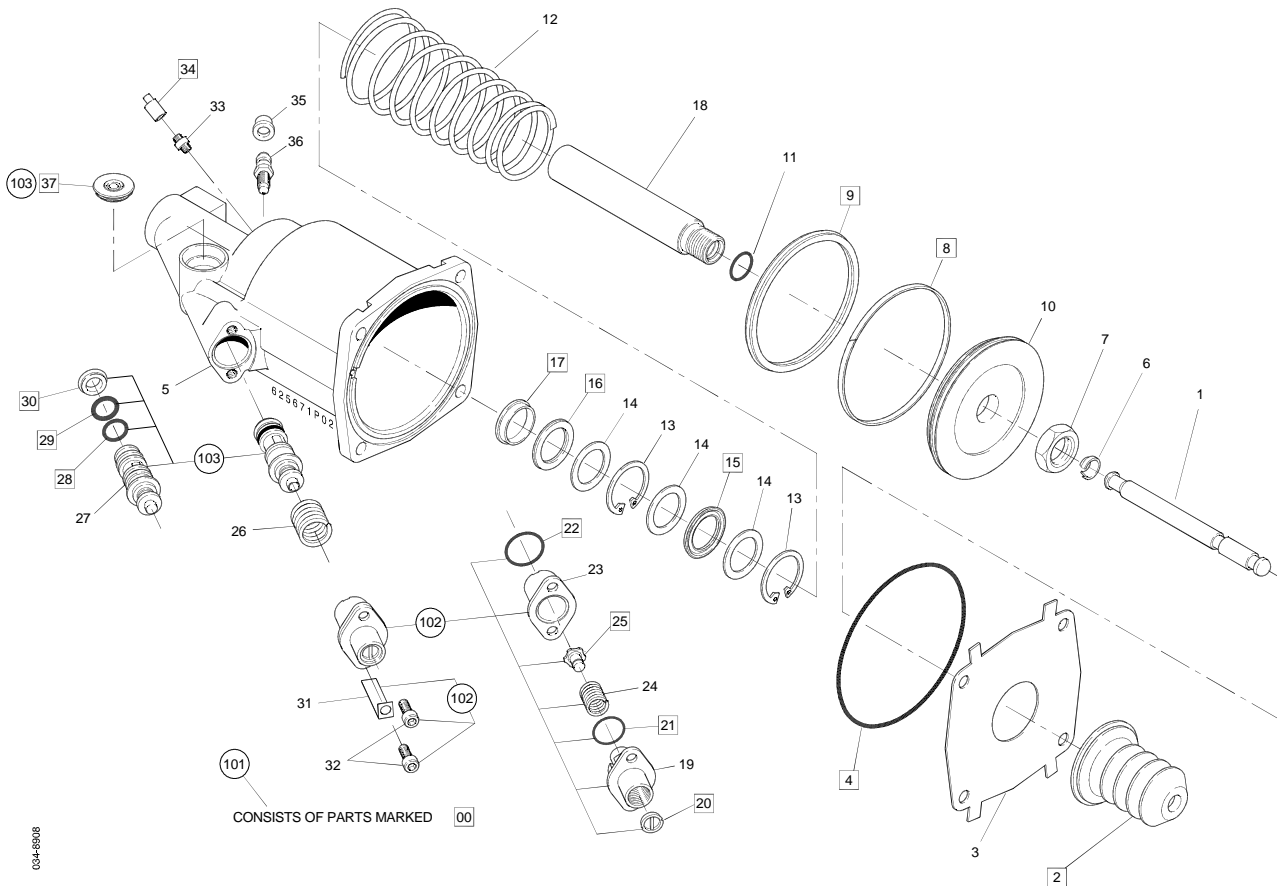

Part No.	Description	Pos. No.	Fits	Notes
625671AM	Clutch Servo		42-00215-000	Ø100 mm
626787AM	Repair Kit	101		Main Kit
626789AM	Repair Kit	102		Air Valve
626790AM	Repair Kit	103		Spool Assy