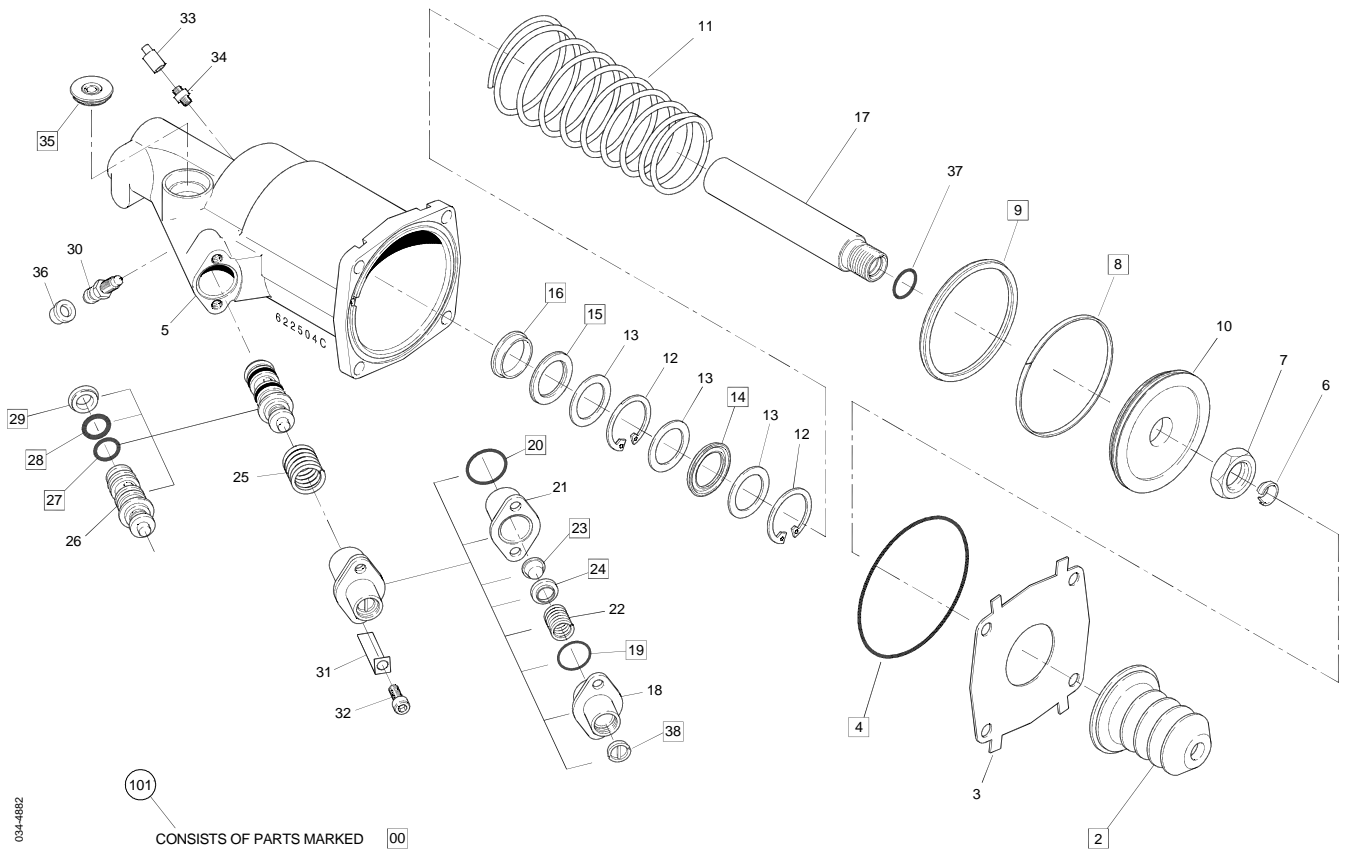

Part No.	Description	Pos. No.	Fits	Notes
622504AM	Clutch Servo		ACU 8944	
625218AM	Repair Kit	101	1291857