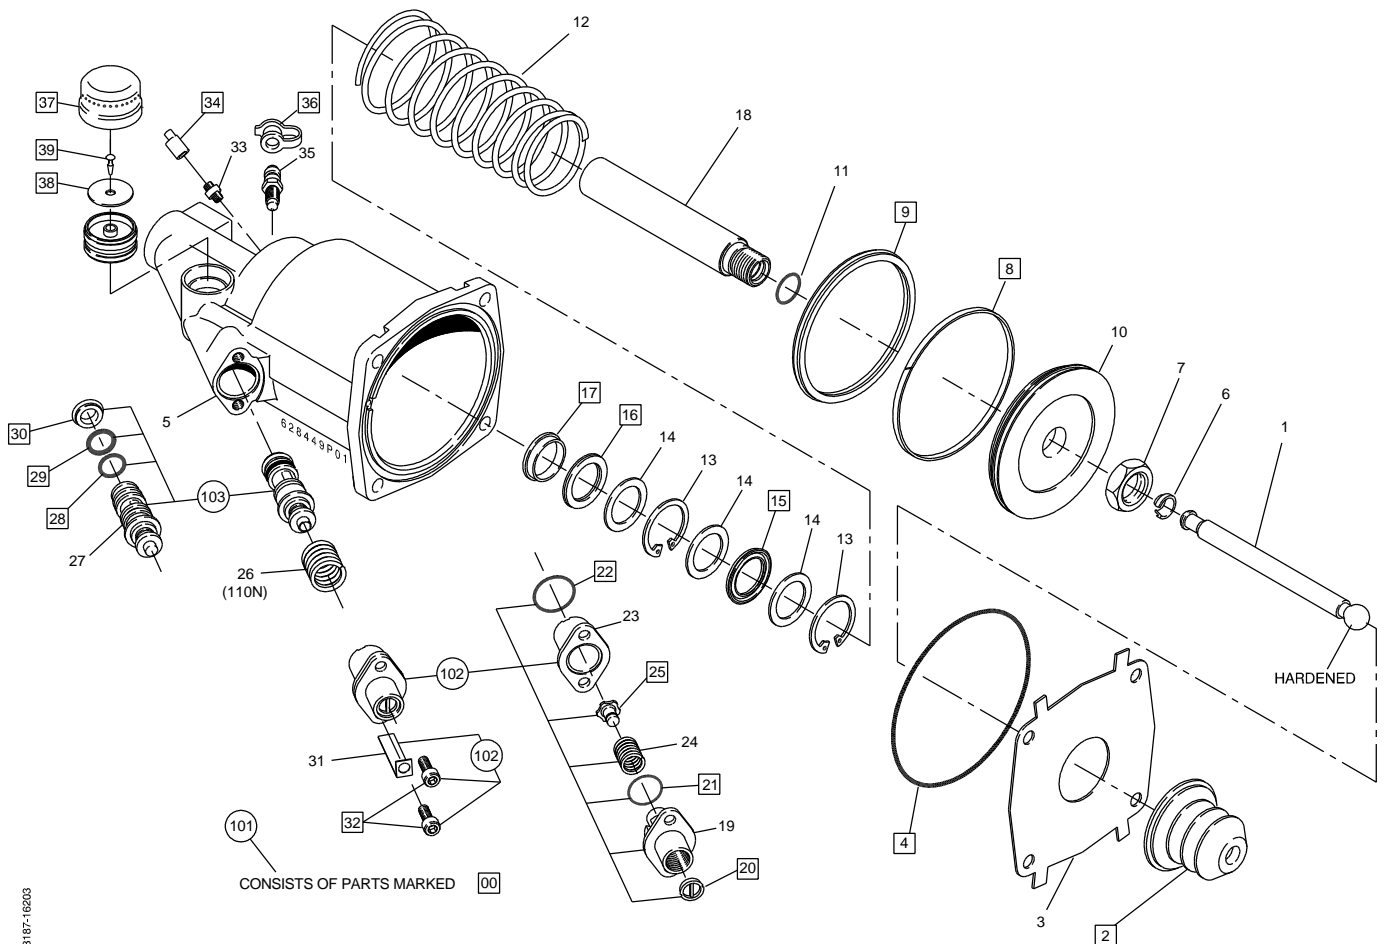

Part No.	Description	Pos. No.	Fits	Notes
628449AM	Clutch Servo		1443529	Push Rod 16mm hardned, xlong
628305AM	Repair Kit	101	1443527	Main Kit
628306AM	Repair Kit	102	1443526	Air Valve, depressurized
626790AM	Repair Kit	103	1348880	Spool Assy