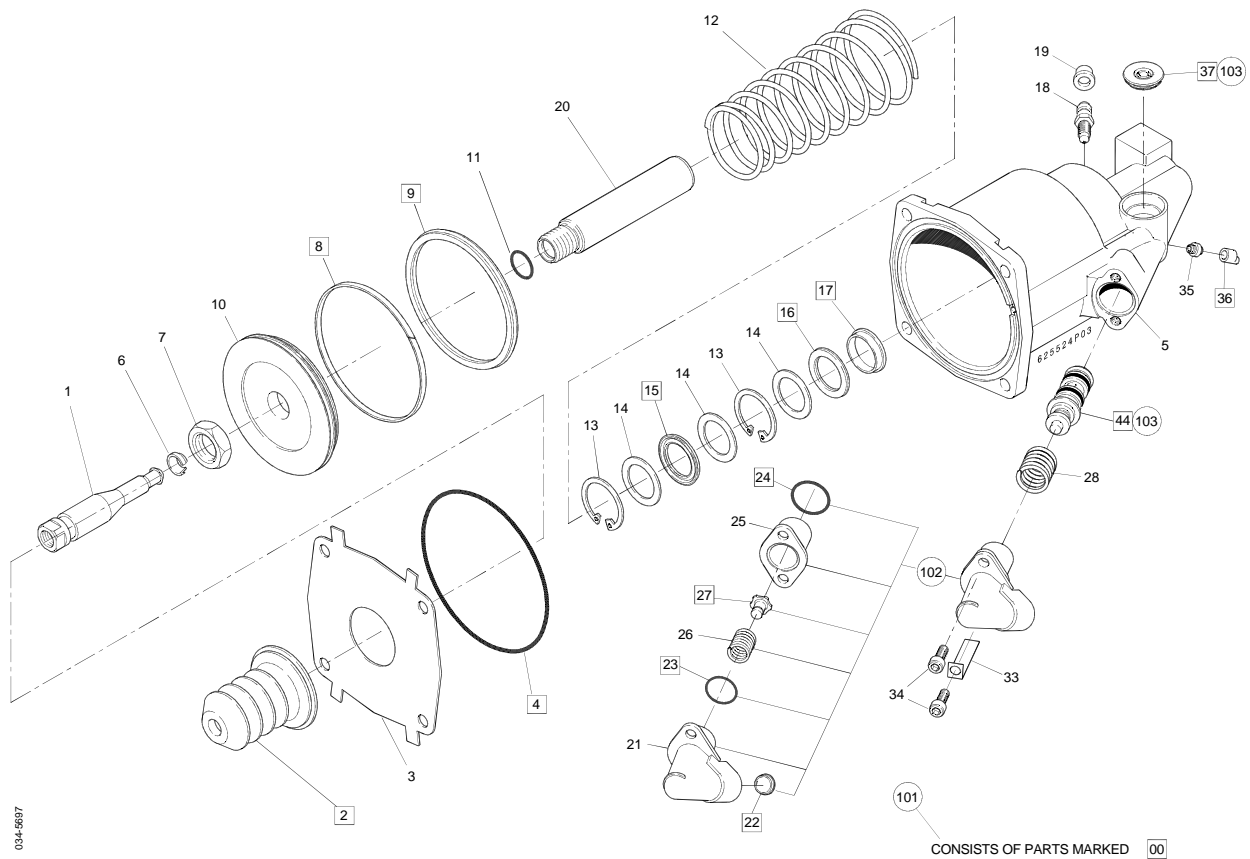

Part No.	Description	Pos. No.	Fits	Notes
625524AM	Clutch Servo		5010244224	Ø100 mm depressurized
626733AM	Repair Kit	101	5001843797	Main Kit
626734AM	Repair Kit	102	5001843798	Air Valve
626735AM	Repair Kit	103	5001843799	Spool Assy