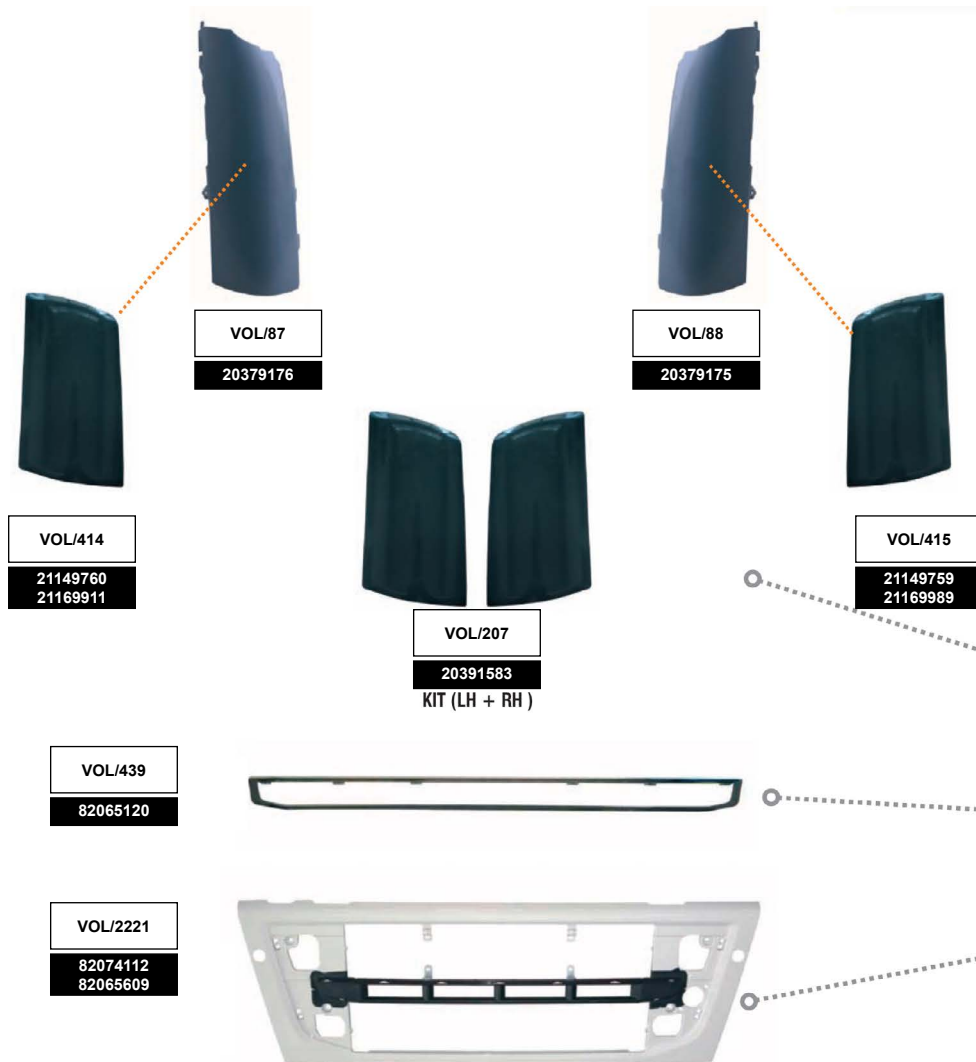

VOL/443
82072463

VOL/429
82063513

VOL/2029
 21252898
 82144656

VOL/2029C
 21249472
 82072452

VOL/2029B
 8224 5535

SUN VISOR
 MOUNTING KIT
 FOR LOW CABIN

VOL/2028
 21256611

SUN VISOR
 MOUNTING KIT
 FOR HIGH CABIN