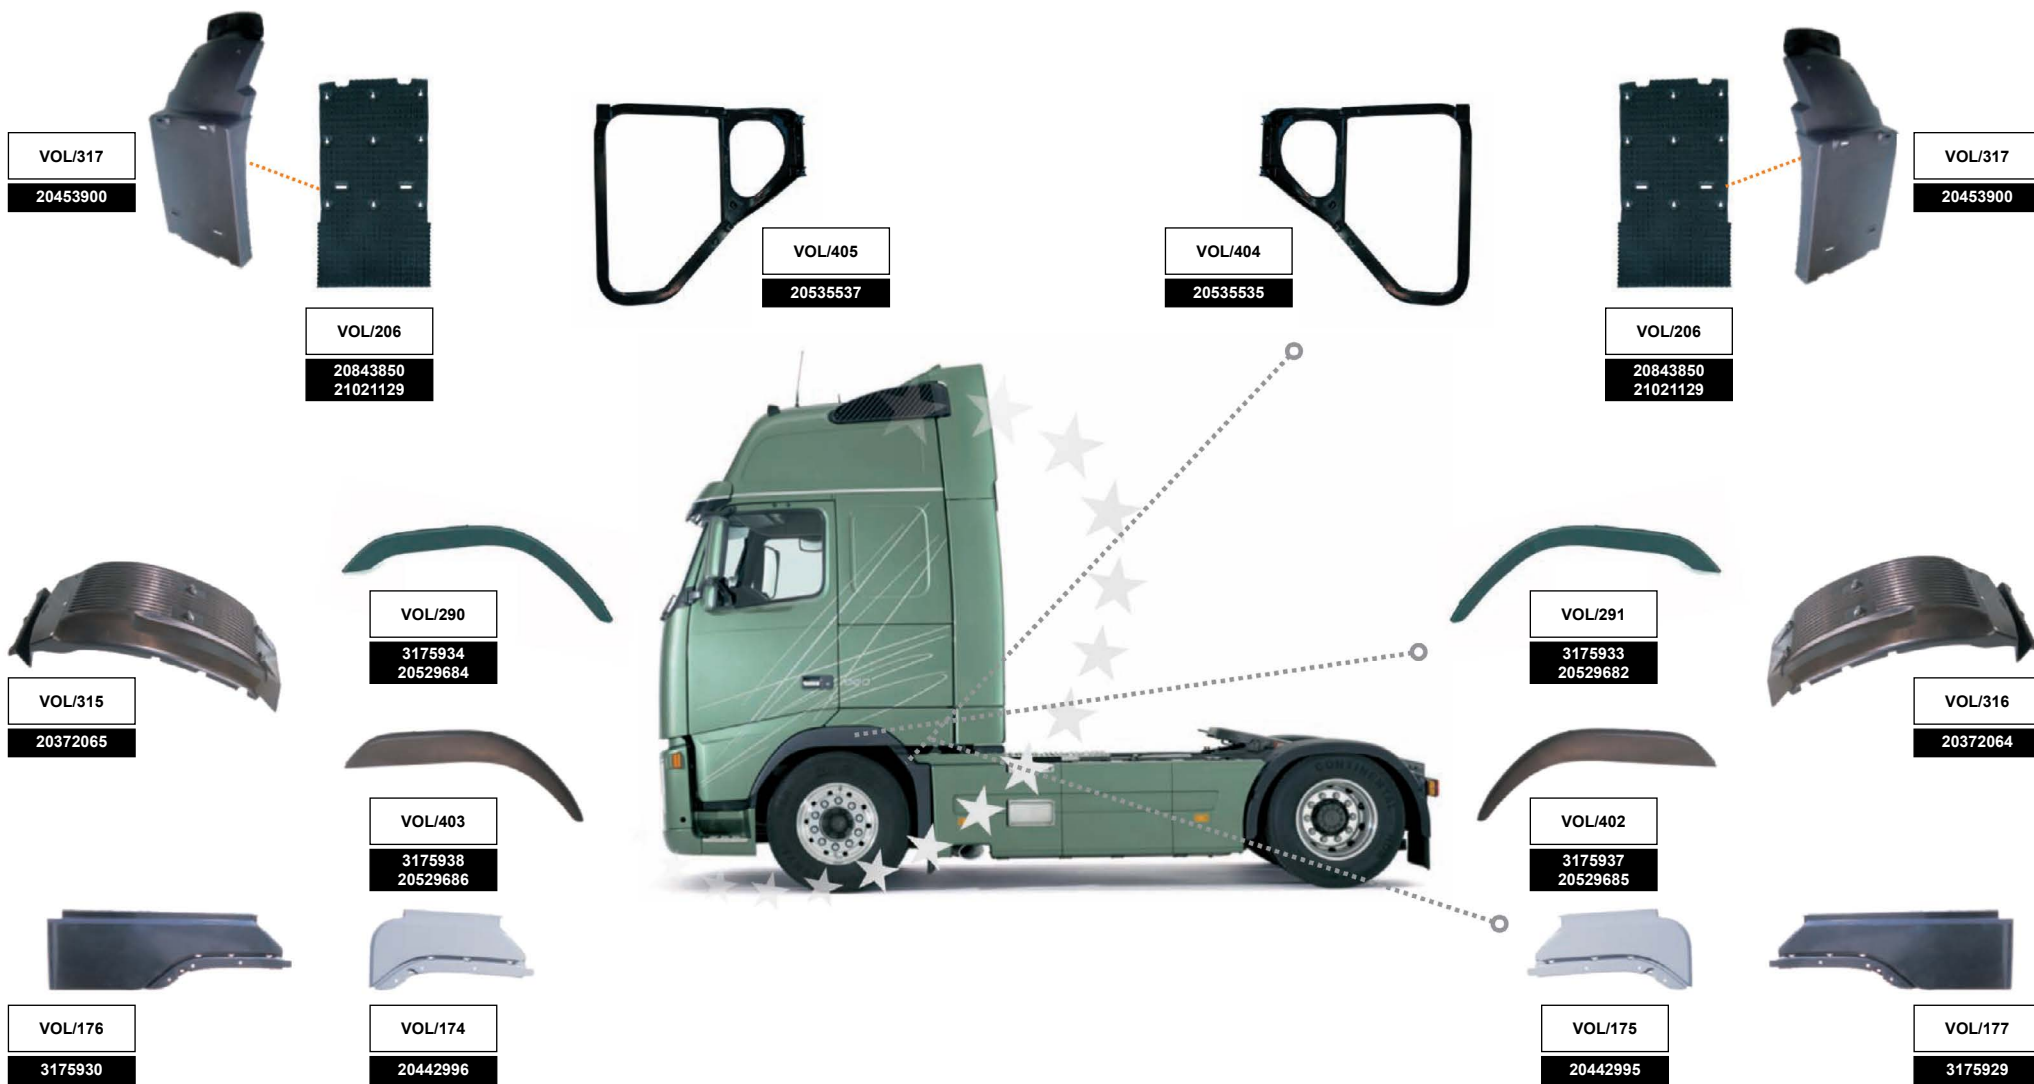

VOL/235
20456806

VOL/243
2045 6804

VOL/58R
20456805

VOL/2196
20467442
20456550

CABIN & BODY PARTS FOR
model: **FH 12-16 VERSION 2**

VOL/2075
3176546
WITH ELECTRIC
WITHOUT MOTOR

VOL/400
3176545
WITH ELECTRIC
WITHOUT MOTOR