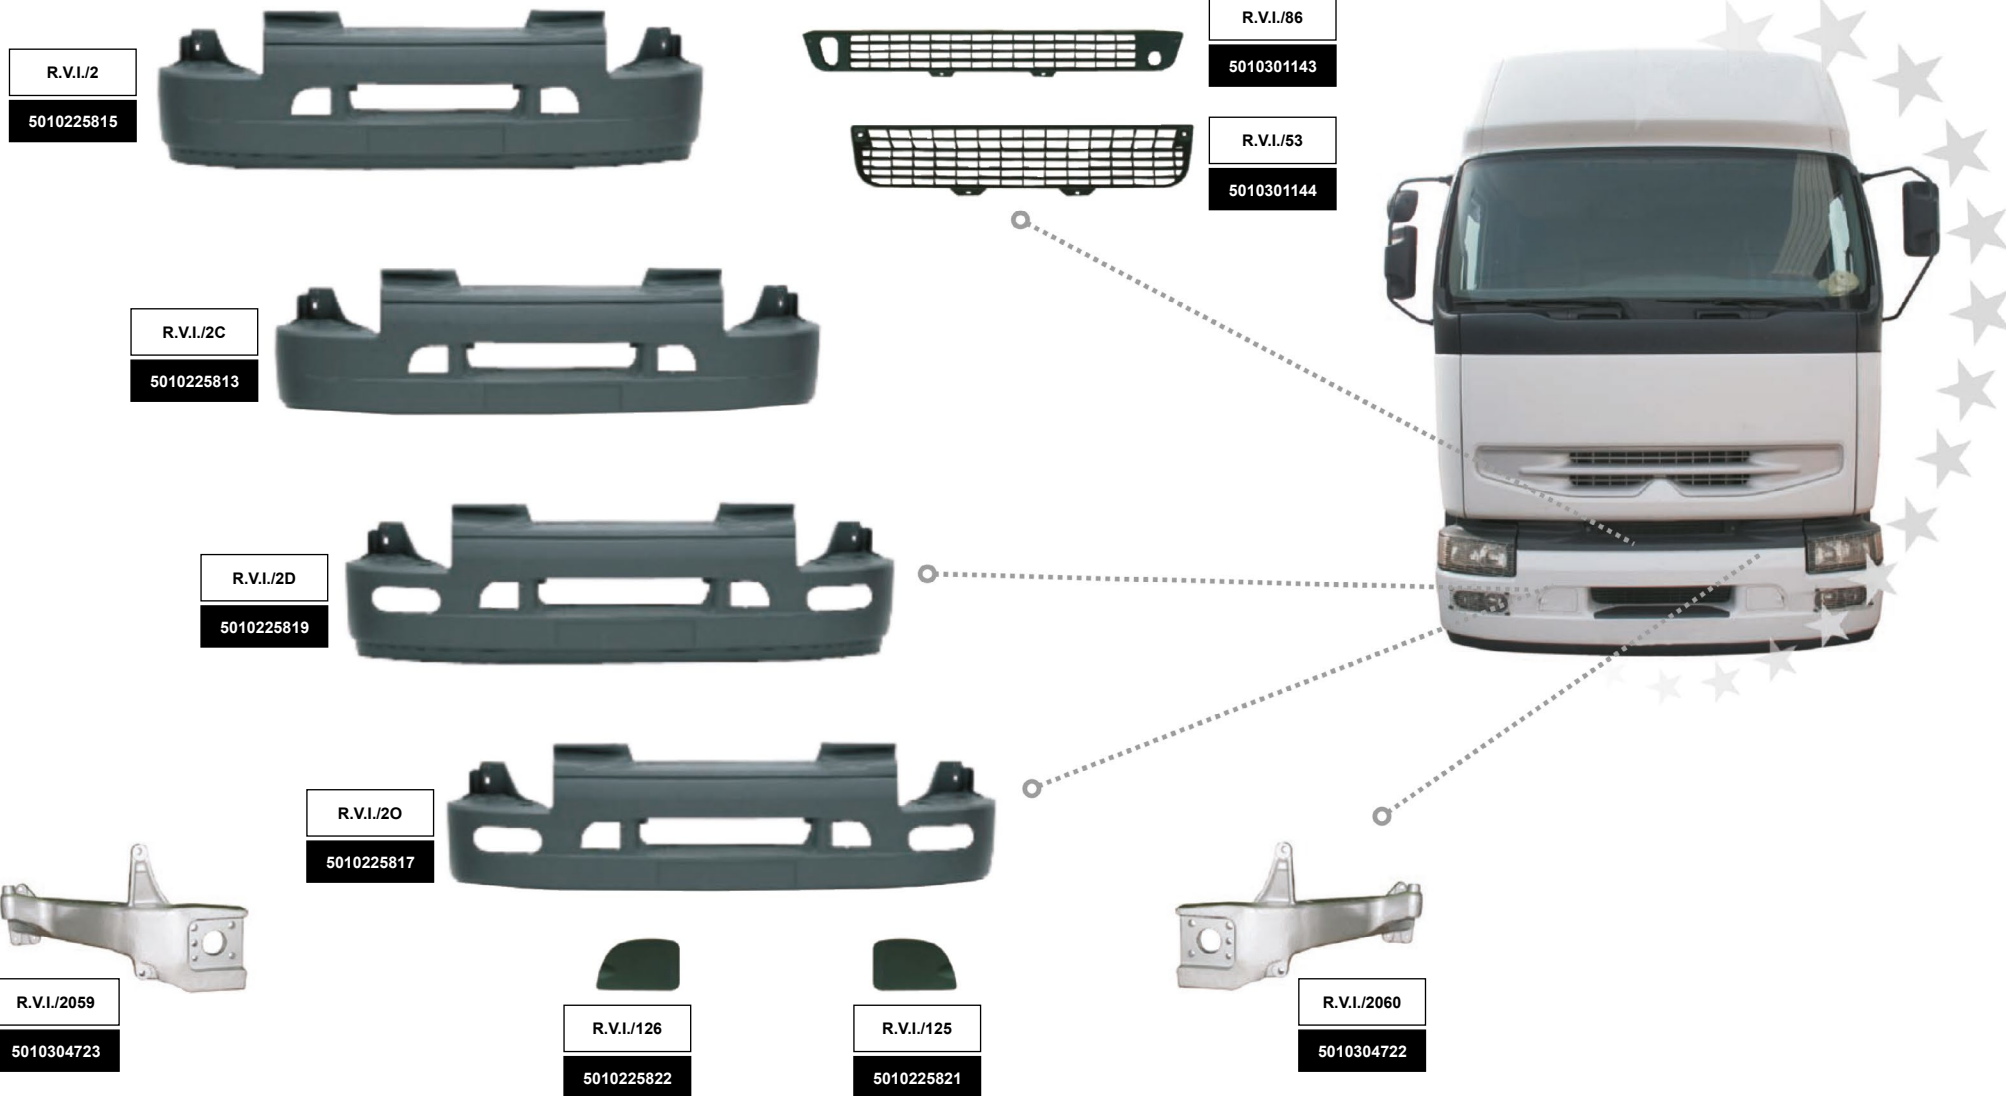

CABIN & BODY PARTS FOR
model: **PREMIUM VERS. 3**

Catalogue  Rossano Ref.
OEM Ref.

R.V.I./2056A
 SUN VISOR
 MOUNTING KIT

R.V.I./2056
 7420937442
 5010225420

R.V.I./2057
 5010578813
 METAL

R.V.I./2058
 5010578812
 METAL