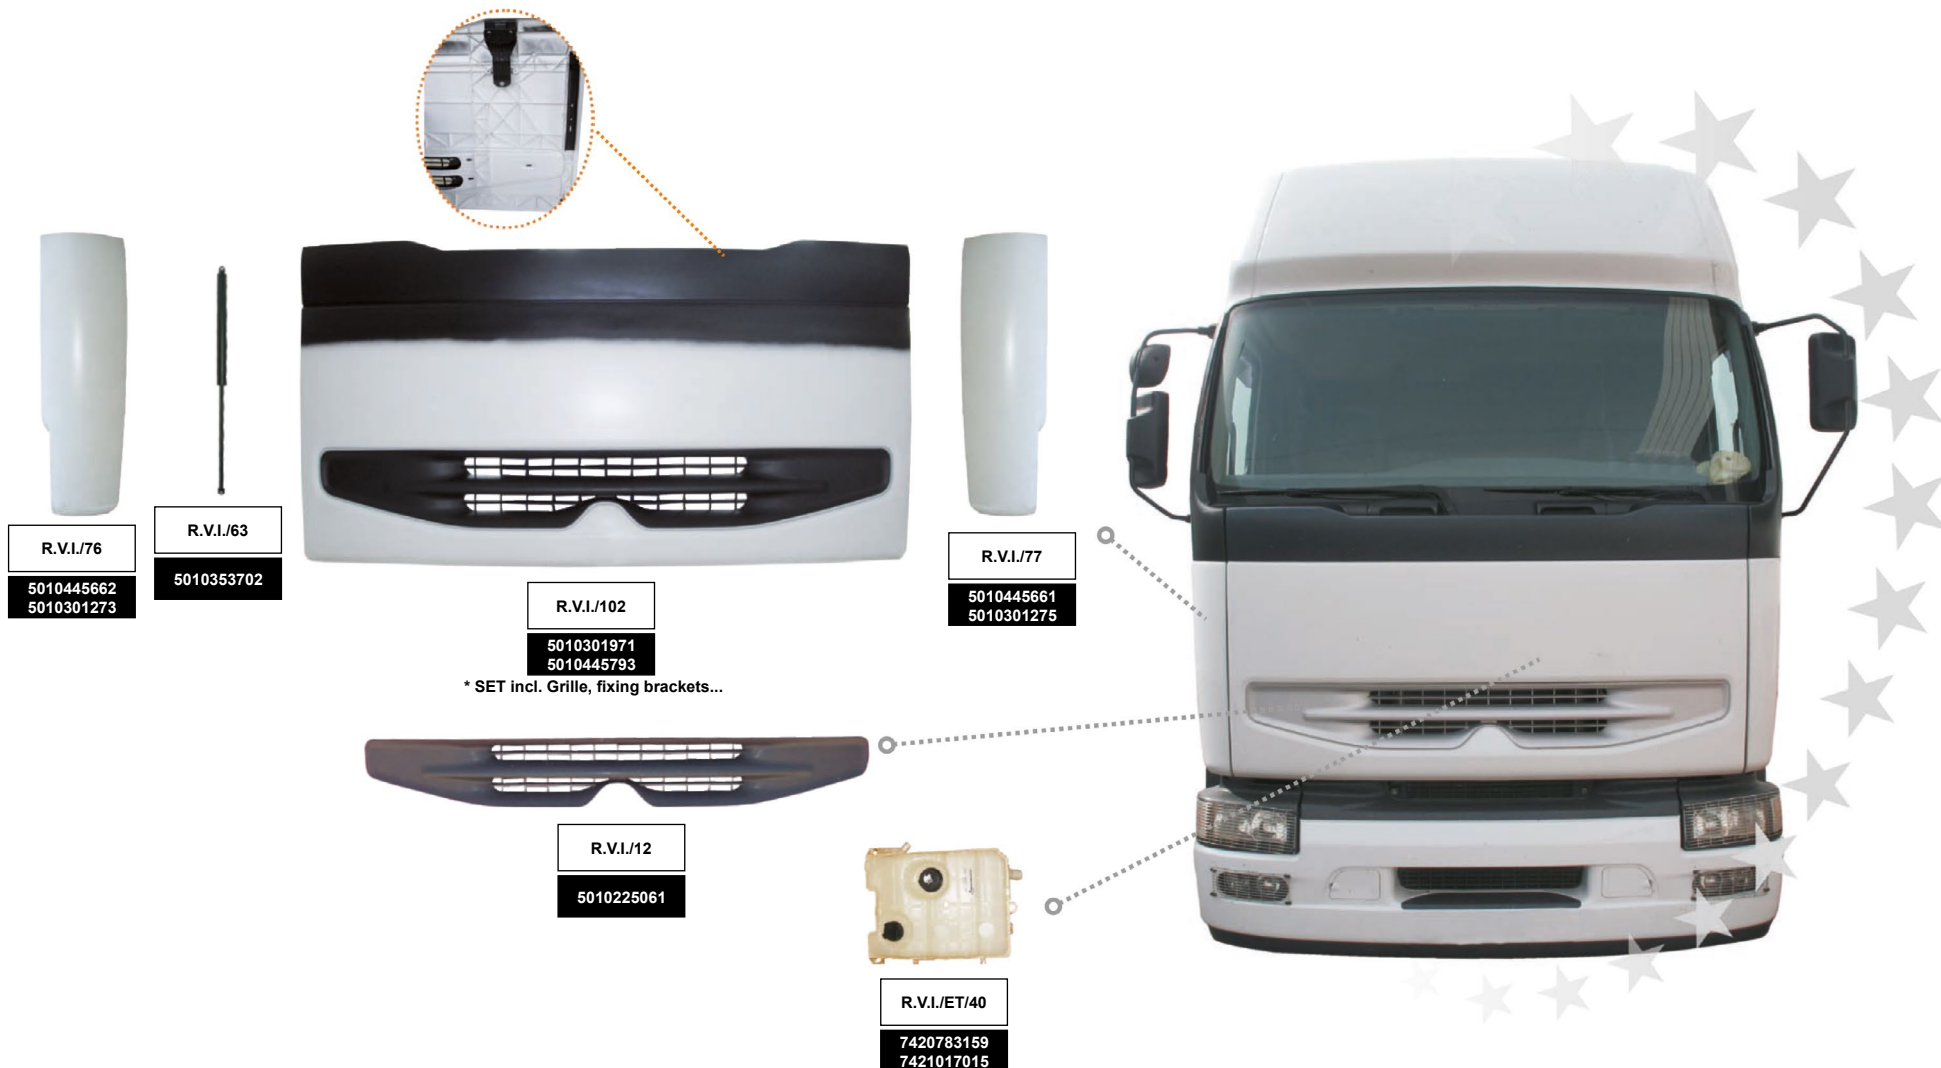

CABIN & BODY PARTS FOR
model: **PREMIUM VERS. 3**

Catalogue  Rossano Ref.
OEM Ref.

R.V.I./2056A
 SUN VISOR
 MOUNTING KIT

R.V.I./2056
 7420937442
 5010225420

R.V.I./2057
 5010578813
 METAL

R.V.I./2058
 5010578812
 METAL