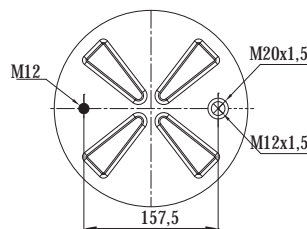

TOP VIEW

BOTTOM VIEW