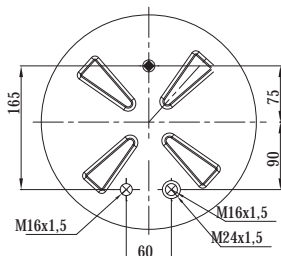

TOP VIEW

BOTTOM VIEW