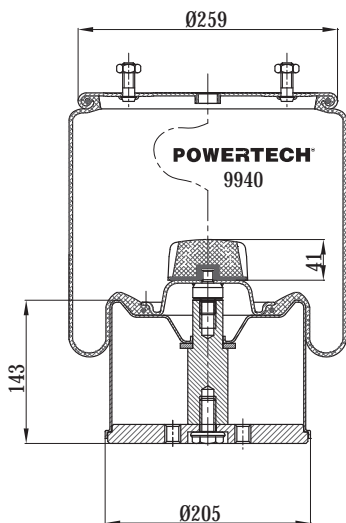

- BPW 05.429.43.51.0 BPW 36

TOP VIEW

BOTTOM VIEW

Order No : 130205 / 9940 K

Complete

>> CROSS REFERENCE

>> OEM REFERENCE

- AIRTECH 130202 3940 K

- BPW 05.429.40.93.1 BPW 30 K

TOP VIEW

BOTTOM VIEW

Order No : 133364 / 9940 KPP

Complete

TOP VIEW

BOTTOM VIEW

>> CROSS REFERENCE