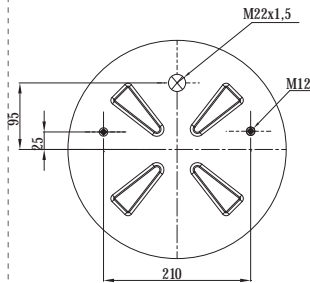

TOP VIEW

BOTTOM VIEW