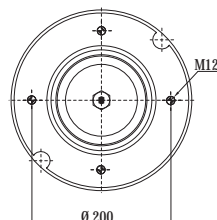

BOTTOM VIEW

>> CROSS REFERENCE

• AIRTECH	134142
	34156 K
• FIRESTONE	1T15M-6

>> OEM REFERENCE