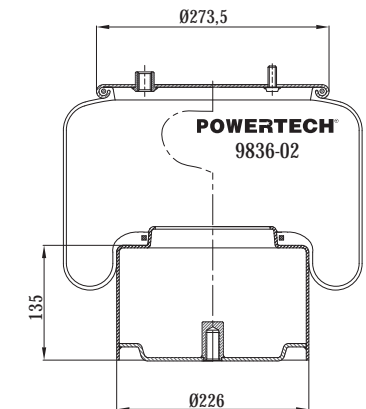

>> CROSS REFERENCE	>> OEM REFERENCE
• AIRTECH 131062	• DAF 0 388 167
3836 -02K	
• CONTITECH 836 M2 K1	
• FIRESTONE 1T17AR-4.5	
W01 M58 8721	
• PHOENIX 1 DF 25-13	
• TAURUS KR 721-03	
• DUNLOP FR D13B31	
• GOODYEAR 1R12-711	

Threaded hole
Air inlet
Bolt/Stud
Combo stud