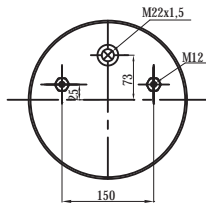

Order No : 133364 / 9940 KPP

Complete

>> CROSS REFERENCE

• AIRTECH	133362
	3940 KPP
• PHOENIX	05.429.43.21.0
• DUNLOP FR	D11B36
• GOODYEAR	1R11-752

>> OEM REFERENCE

• BPW	05.429.43.21.0
	BPW 30 K
• GRANING	16919
• WEWELWER	US 510030 UD

Order No : 130225 / 9941 K

Complete

>> CROSS REFERENCE

• AIRTECH	130222
	3941 K
• FIRESTONE	1T17D-8.3
	W01 M58 8619
• PHOENIX	1 DK 21
• TAURUS	KR 730-01
• DUNLOP FR	D11B38
• GOODYEAR	1R11-762

>> OEM REFERENCE

• BPW	05.429.40.59.1
	BPW 30

Order No : 132224 / 9941-01 KPP

Complete

TOP VIEW

>> CROSS REFERENCE

• AIRTECH	132222
	3941-01 KPP
• PHOENIX	05.429.43.20.0
• DUNLOP FR	D11B33
• GOODYEAR	1R11-743
• CF GOMMA	1TC 300-36

>> OEM REFERENCE

• BPW	05.429.43.20.0
	BPW 30
• WEWELER	US 500-10 KD