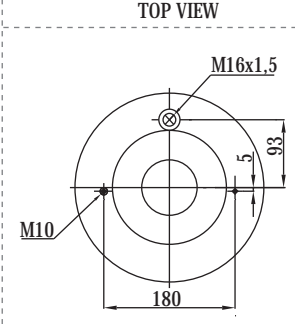

>> CROSS REFERENCE		>> OEM REFERENCE	
• AIRTECH	132002 34925 K	• VOLVO	20 554 761 1 075 365
• CONTITECH	6609 N P01		1 629 782 20 452 138

Order No : 135834 / 96108 K

Complete