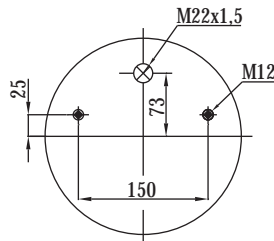

TOP VIEW

BOTTOM VIEW