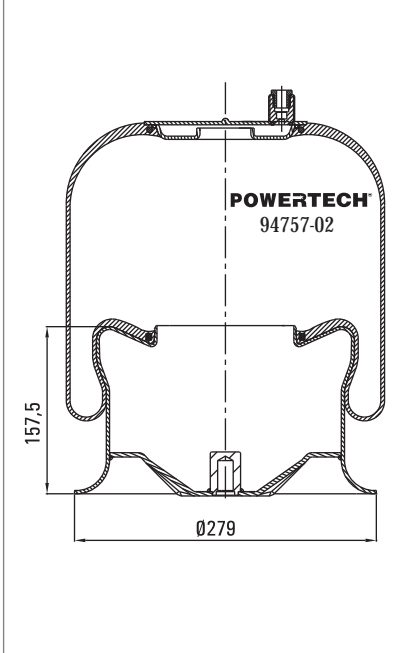

Order No : 132984 / 94757 - 01 K

Complete

TOP VIEW

BOTTOM VIEW

>> CROSS REFERENCE

• AIRTECH	132982
	34757-01 K
• CONTITECH	4757 N P01
• DUNLOP FR	D13T01
• GOODYEAR	9519
• CF GOMMA	1VSC 300-26
	206785

>> OEM REFERENCE

• DAIMLER CHRYSLER	A 942 320 01 17

Order No : 133004 / 94757 - 02 K

Complete

TOP VIEW

BOTTOM VIEW

>> CROSS REFERENCE

• AIRTECH	133002
	34757 - 02K
• CONTITECH	4757 N P02

>> OEM REFERENCE

Order No : 130825 / 94813 K

Complete

TOP VIEW

BOTTOM VIEW

>> CROSS REFERENCE

• AIRTECH	130822
	34813 K
• CONTITECH	4813 N P07
• FIRESTONE	1T19L11
	W01 M58 7358
• PHOENIX	1D 28 B-9
• TAURUS	KR 622-01
• DUNLOP FR	D13B10
• GOODYEAR	1R14-727
• CF GOMMA	1T 19E-2 BR
	97764

>> OEM REFERENCE

• SAF	3.229.0005.00
• SCANIA	255295
	325748
	298568
	255293
	1107674
	1314906

⊕ Threaded hole

⊗ Air inlet

○ Bolt/Stud

⊗ Combo stud