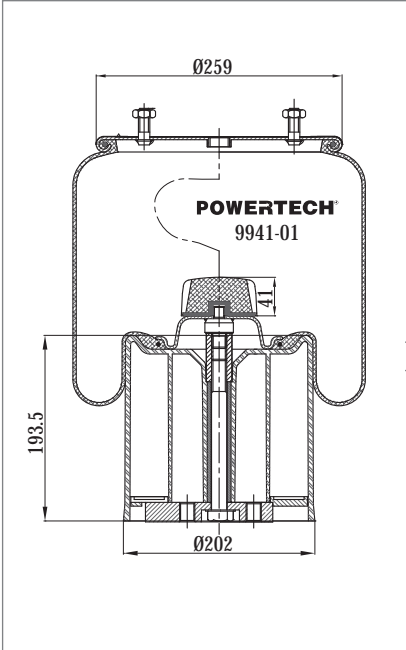

>> CROSS REFERENCE

• AIRTECH	132222
	3941-01 KPP
• PHOENIX	05.429.43.20.0
• DUNLOP FR	D11B33
• GOODYEAR	1R11-743
• CF GOMMA	1TC 300-36

>> OEM REFERENCE

• BPW	05.429.43.20.0
	BPW 30
• WEWELER	US 500-10 KD