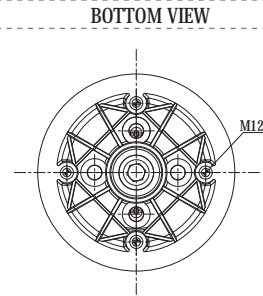

Order No : 135464 / 9813 A KPP

Complete

>> CROSS REFERENCE	>> OEM REFERENCE
• AIRTECH 135462	• BERTOLETTI 91619005
3813 A KPP	• BATTAGLINO 2211400
• CONTITECH 813 MB	• DAF 1 384 274
• FIRESTONE 1T19L-11	• E.R.F 143908-3
W01 M58 6364	• EVO BUS 4.731.030.000
• PHOENIX 1 D 28 B-2	4.731.033.000
• TAURUS KR 622-26	• FREUHAUF 03615E
• DUNLOP UK PNP311770000	• GRANNING 15634
• DUNLOP FR D13B19	• HENDRICKSON B 2063
• GOODYEAR 1R14-705	Y505859
• CF GOMMA 1T 19E-2	785170
87408	• KASSBOHRER 4731033000
	• NEWAY 22 282
	21215633
	• R.O.R MERITOR 21215633
	• RENAULT RVI 5010130925
	5000790692
	• SAF 2.229.000300
	2.229.210300
	2.229.240300
	2.229.260300
	• SAMRO 2500009
	• T.E.C 505859/01
	• TRAILOR 0036158E
	650234Y
	• VIBERTI 128147122
	• WEWELER US 87408
	US 07345
	• YORK 785170

Order No : 131024 / 9836 K

Complete