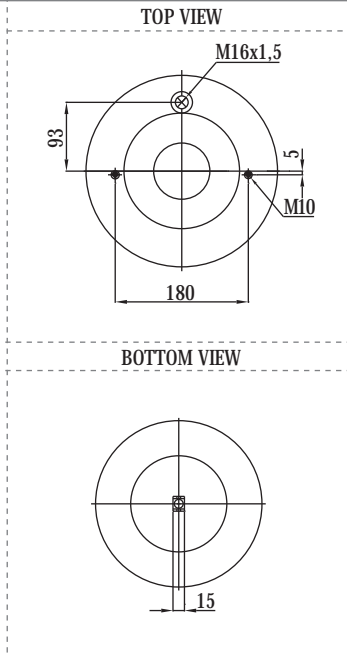

>> CROSS REFERENCE		>> OEM REFERENCE	
• AIRTECH	131962	• VOLVO	20 554 759
	34718 K		
• CONTITECH	4718 N P01		

Threaded hole
Air inlet
Bolt/Stud
Combo stud