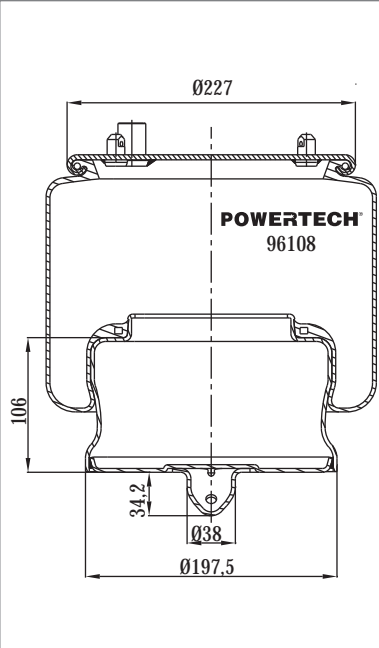

>> CROSS REFERENCE		>> OEM REFERENCE	
• AIRTECH	135832 36108 K	• VOLVO	20 573 108 70 321 692
• CONTITECH	6604 N P01		70 313 718 B12 B Bus

Threaded hole
Air inlet
Bolt/Stud
Combo stud