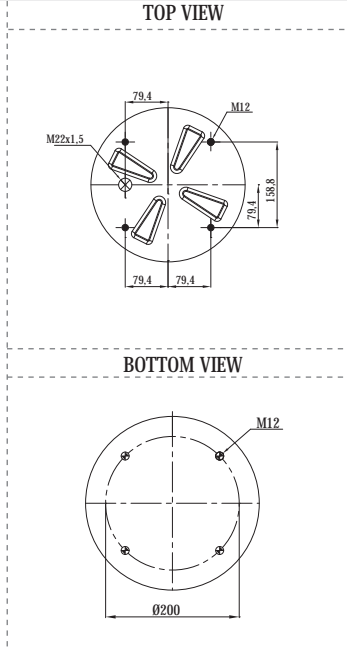

>> CROSS REFERENCE		>> OEM REFERENCE	
• AIRTECH	130022 3810 K	• BERTOLETTI	91619007
• CONTITECH	810 MB	• BERTOJA	45402002
• FIRESTONE	1T19L-7 W01 M58 6345 W01 M58 8775	• DAF	1 384 273
• PHOENIX	1 D 28 A-2	• GRANNING	15635
• TAURUS	KR 621-26	• HENDRICKSON	B 2065
• DUNLOP UK	PNP311780000	• IVECO	9988467
• DUNLOP FR		• NEWAY	211 586
• GOODYEAR	1R14-716	• R.O.R./MERITOR	21208082 D13B204517
• CF GOMMA	1T 19E-1 87413/1	• RENAULT VI	5.000.452.939
		• SAF	2.228.0002.00 2.228.2402.00 2.228.2602.00 2.228.2202.00 2.228.2102.00
		• SAF TYPE	E1 2918 AR 414
		• SAMRO	25008
		• T.E.C.	506243/ 01
		• VOLVO	1 080 707
		• WEWELER	US 87413 US 07337
		• YORK	785168

Order No : 130105 / 9813 K

Complete