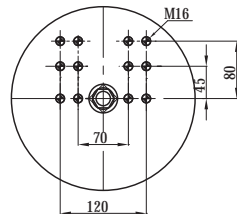

BOTTOM VIEW

Order No : 132205 / 9881-01 KPP

Complete

>> CROSS REFERENCE

>> OEM REFERENCE

- AIRTECH 132202 3881-01 K
- PHOENIX 1 DK 32-2
- TAURUS KR 836-05
- DUNLOP FR D14B36
- GOODYEAR 1R14-748

- BPW 05.429.43.51.0 BPW 36