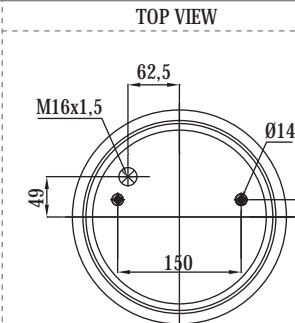

>> CROSS REFERENCE		>> OEM REFERENCE	
• AIRTECH	135832 36108 K	• VOLVO	20 573 108 70 321 692
• CONTITECH	6604 N P01		70 313 718 B12 B Bus

Threaded hole
Air inlet
Bolt/Stud
Combo stud