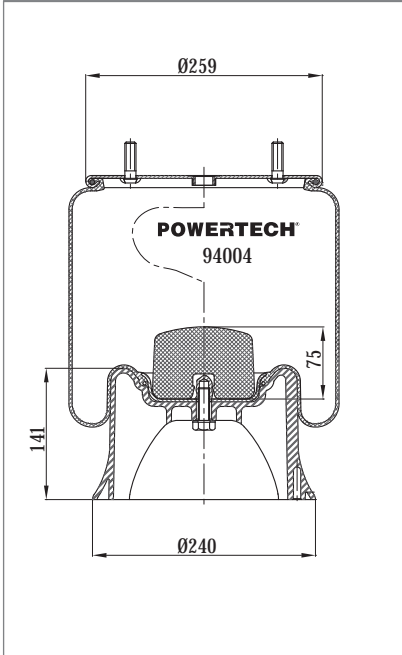

Order No : 130284 / 94004 K

Complete

>> CROSS REFERENCE

• AIRTECH	130282
	34004 K
• CONTITECH	4004 N P03 (Steel)
• FIRESTONE	1T17BS-6
	W01 M58 6366 (Steel)
• PHOENIX	1 DK 22 E-5
• TAURUS	K 505-27 SM
• DUNLOP FR	D12B25
• GOODYEAR	1R11-706
• CF GOMMA	1T 300-33

>> OEM REFERENCE

• S.A.F.	3.229.0007.00
	3.229.0007.01
	3.229.0007.02
	2618

Order No : 132784 / 94004 KPP

Complete

>> CROSS REFERENCE

• AIRTECH	132782
	34004 KPP
• CONTITECH	4004 N P03
• FIRESTONE	1T17BS-6
	W01 M58 6366
• PHOENIX	1 DK 22 E-8
• DUNLOP FR	D12B13
• GOODYEAR	1R11-713

>> OEM REFERENCE

• S.A.F.	3.229.0007.00
	3.229.0007.02
	3.229.0007.01
	2618

Order No : 130304 / 94022 K

Complete

>> CROSS REFERENCE

• AIRTECH	130302
	34022 K
• CONTITECH	4022 N P03 (Steel)
• FIRESTONE	1T17BS-6
	W01 M58 6367 (Steel)
• CF GOMMA	1T 300-37

>> OEM REFERENCE

• S.A.F.	3.229.0029.00
	3.229.2129.00
	3.229.2229.00
	3.229.2429.00
	2618 V