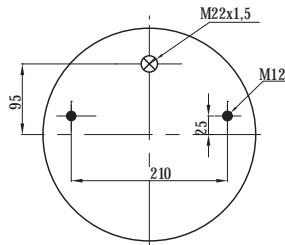

Order No : 132804 / 94022 KPP

Complete

>> CROSS REFERENCE

• AIRTECH	132802
	34022 KPP
• CONTITECH	4022 N P03
• FIRESTONE	1T17BS-6
	W01 M58 6367
• PHOENIX	1 DK 22 E-9
• TAURUS	KR 725-28
• DUNLOP FR	D12B14
• GOODYEAR	1R11-714

>> OEM REFERENCE

• S.A.F.	3.229.0029.00
	3.229.2129.00
	3.229.2229.00
	3.229.2429.00
	2618 V

Order No : 130324 / 94023 K

Complete

TOP VIEW

>> CROSS REFERENCE

• AIRTECH	130322
	34023 K
• CONTITECH	4023 N P03
• FIRESTONE	1T19F-11
	W01 M58 6348
• PHOENIX	1D 28 A-10
• TAURUS	KR 624-18
• DUNLOP FR	D13B26
• GOODYEAR	1R14-729
• CF GOMMA	1T 19 E-2
	204676

>> OEM REFERENCE

• S.A.F.	3.229.0031.00
	3.229.2231.00
	3.229.2431.00
	3.229.2131.00

Order No : 134144 / 94156 K

Complete

TOP VIEW

>> CROSS REFERENCE

• AIRTECH	134142
	34156 K
• FIRESTONE	1T15M-6

>> OEM REFERENCE