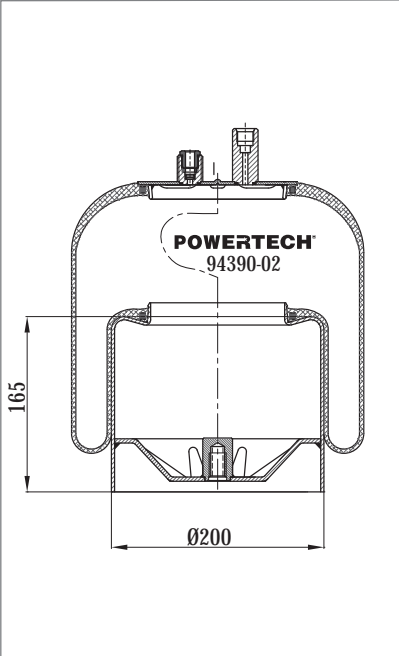

Order No : 131004 / 94390-02 K

Complete

>> CROSS REFERENCE		>> OEM REFERENCE	
• AIRTECH	131002	• DAIMLER CHRYSLER	A 942 320 02 21
	34390-02 K		
• CONTITECH	4390 N P02		
• DUNLOP FR	D12T11		
• GOODYEAR	9506		

Order No : 131845 / 94713 K

Complete