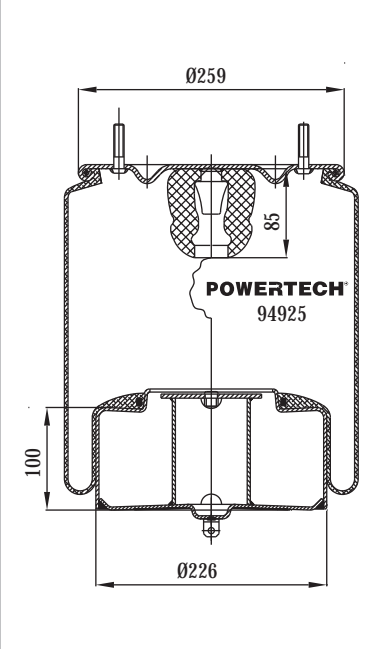

>> CROSS REFERENCE		>> OEM REFERENCE	
• AIRTECH	132002 34925 K	• VOLVO	20 554 761 1 075 365
• CONTITECH	6609 N P01		1 629 782 20 452 138

Order No : 135834 / 96108 K

Complete