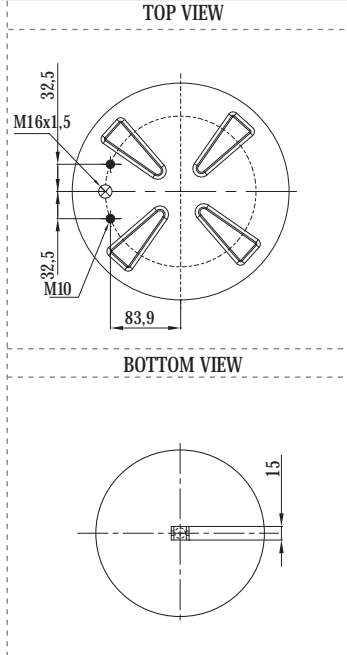

>> CROSS REFERENCE		>> OEM REFERENCE	
• AIRTECH	131842	• VOLVO	1 076 594
	34713 K		
• CONTITECH	4713 N P02		
• DUNLOP FR	D12B24		
• GOODYEAR	1R12-762		
• CF GOMMA	1 TS 300-28		

Order No : 131965 / 94718 K

Complete