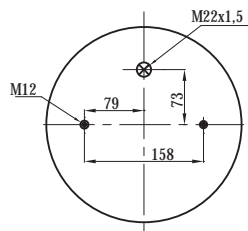

TOP VIEW

BOTTOM VIEW