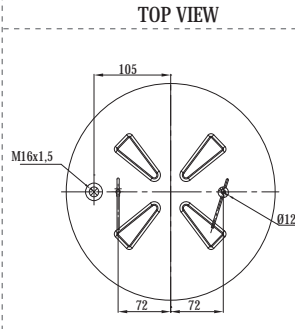

Order No : 132125 / 94913 K

Complete

>> CROSS REFERENCE		>> OEM REFERENCE	
• AIRTECH	132122 34913 K	• SCANIA	1379392 1440294
• CONTITECH	4913 N P02		
• FIRESTONE	1T19 F-14 W01 095 0366		
• TAURUS	KR 625-16		
• CF GOMMA	1T 19E-93		

Order No : 132004 / 94925 K

Complete