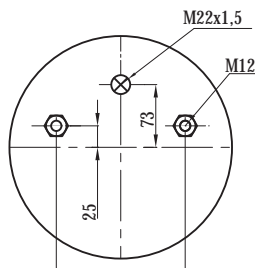

- BPW 05.429.40.93.1 BPW 30 K

TOP VIEW

BOTTOM VIEW

Order No : 133364 / 9940 KPP

Complete

TOP VIEW

BOTTOM VIEW

>> CROSS REFERENCE