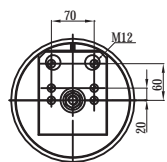

BOTTOM VIEW

>> CROSS REFERENCE

• AIRTECH	132222
	3941-01 KPP
• PHOENIX	05.429.43.20.0
• DUNLOP FR	D11B33
• GOODYEAR	1R11-743
• CF GOMMA	1TC 300-36

>> OEM REFERENCE

• BPW	05.429.43.20.0
	BPW 30
• WEWELER	US 500-10 KD