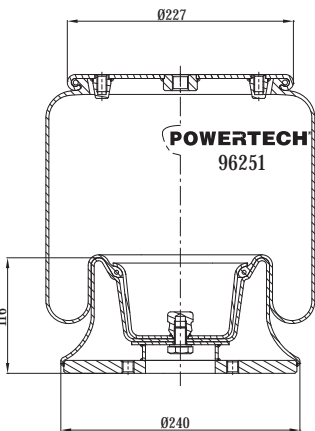

>> CROSS REFERENCE

>> OEM REFERENCE

• AIRTECH	134762 36251 K	• GRANNING	15619
• FIRESTONE	1T15LP-3	• SCANIA	1314903 1402423
• GOODYEAR	W01 M58 6251 1R11-826