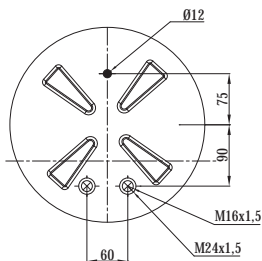

TOP VIEW

BOTTOM VIEW