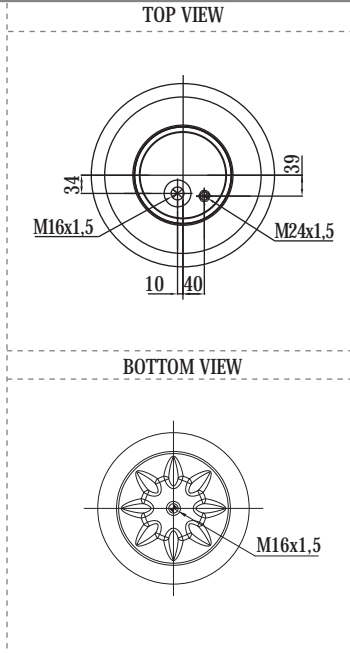

>> CROSS REFERENCE		>> OEM REFERENCE	
• AIRTECH	135822	• DAIMLER CHRYSLER	A 942 320 23 21
	34183-24 K		
• CONTITECH	4183 N P24		

Order No : 130984 / 94390-01 K

Complete