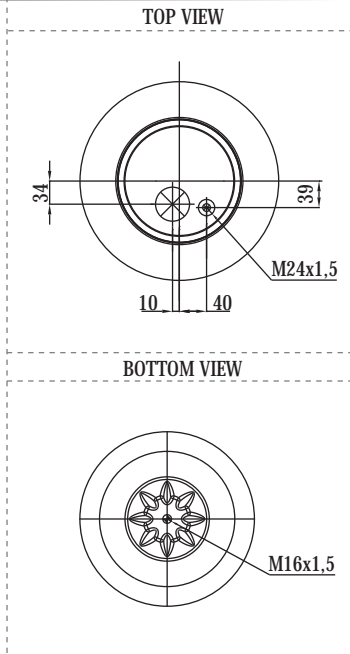

Order No : 135044 / 94183-23 K

Complete

>> CROSS REFERENCE		>> OEM REFERENCE	
• AIRTECH	135042	• DAIMLER CHRYSLER	A 942 320 22 21
	34183-23 K		
• CONTITECH	4183 N P23		

Order No : 135824 / 94183-24 K

Complete