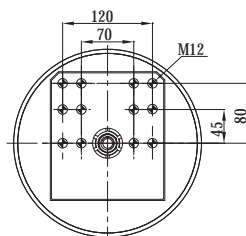

BOTTOM VIEW

Order No : 130205 / 9940 K

Complete

>> CROSS REFERENCE

>> OEM REFERENCE

- AIRTECH 130202 3940 K

- BPW 05.429.40.93.1 BPW 30 K