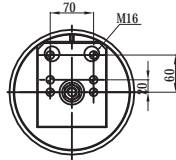

- BPW 05.429.40.93.1 BPW 30 K

TOP VIEW

BOTTOM VIEW

Order No : 133364 / 9940 KPP

Complete

TOP VIEW

BOTTOM VIEW

>> CROSS REFERENCE