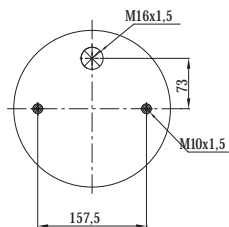

Order No : 132865 / 96199 K

Complete

>> CROSS REFERENCE

>> OEM REFERENCE

• AIRTECH	132862 36199 K	• SCANIA	1386199
• PHOENIX	1 DF 23 C-1		

TOP VIEW

BOTTOM VIEW

Order No : 133185 / 96200 K

Complete

>> CROSS REFERENCE

>> OEM REFERENCE

• AIRTECH	133182 36200 K	• SCANIA	1386200
• PHOENIX	1 DF 23 D-1		

TOP VIEW

BOTTOM VIEW

Order No : 134765 / 96251 K

Complete

>> CROSS REFERENCE

>> OEM REFERENCE

• AIRTECH	134762 36251 K	• GRANNING	15619
• FIRESTONE	1T15LP-3	• SCANIA	1314903 1402423
• GOODYEAR	W01 M58 6251 1R11-826		

TOP VIEW

BOTTOM VIEW