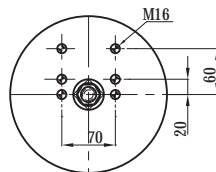

>> CROSS REFERENCE

• AIRTECH	130222
	3941 K
• FIRESTONE	1T17D-8.3
	W01 M58 8619
• PHOENIX	1 DK 21
• TAURUS	KR 730-01
• DUNLOP FR	D11B38
• GOODYEAR	1R11-762

>> OEM REFERENCE

• BPW	05.429.40.59.1
	BPW 30

Order No : 132224 / 9941-01 KPP

Complete