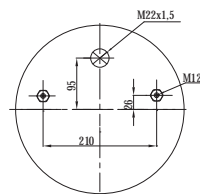

Order No : 130525 / 9881-01 K

Complete

>> CROSS REFERENCE

>> OEM REFERENCE

- AIRTECH 130522 3881-01 K
- FIRESTONE 1T66F-10.8 W01 M58 8966
- DUNLOP FR D14B36
- GOODYEAR 1R14-712
- CF GOMMA 1TC 360-45
- PHOENIX 1 DK 32-1

- BPW 05.429.40.61.1 BPW 36

TOP VIEW

BOTTOM VIEW

Order No : 132205 / 9881-01 KPP

Complete

>> CROSS REFERENCE

>> OEM REFERENCE

- AIRTECH 132202 3881-01 K
- PHOENIX 1 DK 32-2
- TAURUS KR 836-05
- DUNLOP FR D14B36
- GOODYEAR 1R14-748

- BPW 05.429.43.51.0 BPW 36

TOP VIEW

BOTTOM VIEW

Order No : 130205 / 9940 K

Complete

>> CROSS REFERENCE

>> OEM REFERENCE

- AIRTECH 130202 3940 K

- BPW 05.429.40.93.1 BPW 30 K

TOP VIEW

BOTTOM VIEW