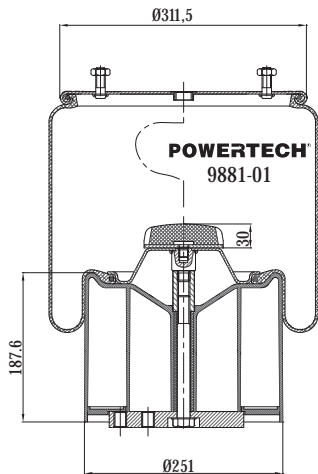

Order No : 130525 / 9881-01 K

Complete

>> CROSS REFERENCE

>> OEM REFERENCE

- AIRTECH 130522 3881-01 K
- FIRESTONE 1T66F-10.8 W01 M58 8966
- DUNLOP FR D14B36
- GOODYEAR 1R14-712
- CF GOMMA 1TC 360-45
- PHOENIX 1 DK 32-1

- BPW 05.429.40.61.1 BPW 36

TOP VIEW

BOTTOM VIEW

Order No : 132205 / 9881-01 KPP

Complete

>> CROSS REFERENCE

>> OEM REFERENCE

- AIRTECH 132202 3881-01 K
- PHOENIX 1 DK 32-2
- TAURUS KR 836-05
- DUNLOP FR D14B36
- GOODYEAR 1R14-748

- BPW 05.429.43.51.0 BPW 36

TOP VIEW

BOTTOM VIEW

Order No : 130205 / 9940 K

Complete

>> CROSS REFERENCE

>> OEM REFERENCE

- AIRTECH 130202 3940 K

- BPW 05.429.40.93.1 BPW 30 K

TOP VIEW

BOTTOM VIEW