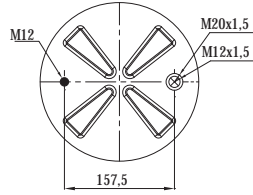

Order No : 130384 / 94156 KPP

Complete

TOP VIEW

>> CROSS REFERENCE

• AIRTECH	130382
	34156 KPP
• CONTITECH	4156 N P15
• FIRESTONE	1T15M-6
	W01 358 9361
• PHOENIX	1 DK 21 A-2
• DUNLOP FR	D12B19
• GOODYEAR	1R12-719
• CF GOMMA	1T 323-33

>> OEM REFERENCE

• HENDRICKSON	HA 100001
• R.O.R./MERITOR	21215762
	21226046
	21215761
• WEWELER	US 35864

Order No : 131304 / 94157 KPP

Complete

>> CROSS REFERENCE

• AIRTECH	131302
	34157 KPP
• CONTITECH	4157 N P04
• PHOENIX	1 DK 21 A-4
	1 DK 21 A-8
• TAURUS	KR915-54
• DUNLOP FR	D12B18

>> OEM REFERENCE

• DISCOS/MERCEDES	A 946 328 14 01
• R.O.R./MERITOR	21221307
• WEWELER	US 06287
	US 07364

Order No : 133204 / 94158 KPP

Complete

>> CROSS REFERENCE

• AIRTECH	133202
	34158 KPP
• CONTITECH	4158 N P03
• FIRESTONE	W01 M58 8185
• PHOENIX	1 DK 20 B-1
• DUNLOP FR	D12B22
• VIBRACOUSTIC	V1 DK 20 B-1

>> OEM REFERENCE

• SCHMITZ	750 999
• WEWELER	US 06285