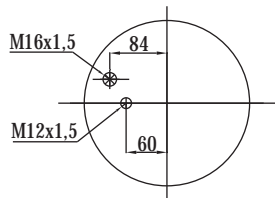

Order No : 135534 / 94884 K

Complete

TOP VIEW

>> CROSS REFERENCE

• AIRTECH	135532 34884 K
• CONTITECH	4884 N1 P06

>> OEM REFERENCE

• M.A.N.	81.43600.6035

Order No : 131184 / 94911 K

Complete

>> CROSS REFERENCE

• AIRTECH	131182 34911 K
• CONTITECH	4911 N P03
• GOODYEAR	1R13-714

>> OEM REFERENCE

• RVI	5.010.239.971 5.010.557.356

Order No : 131204 / 94912 K

Complete

>> CROSS REFERENCE

• AIRTECH	131202 34912 K
• CONTITECH	4912 N P07

>> OEM REFERENCE

• GRANNING	15910
• RVI	5.010.294.307