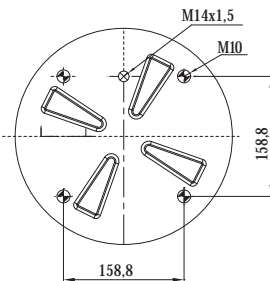

TOP VIEW

BOTTOM VIEW