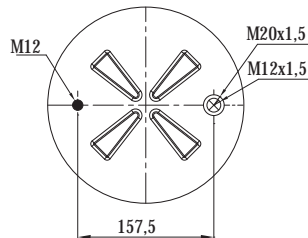

BOTTOM VIEW