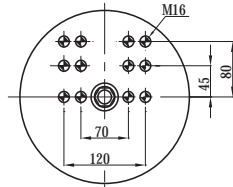

>> CROSS REFERENCE

- AIRTECH 131862 34881-01 K
- FIRESTONE 1T66F-7.0 W01 M58 8602
- GOODYEAR 1R14-724

>> OEM REFERENCE

- BPW BPW 36 K

Order No : 133344 / 94881-01 KPP

Complete