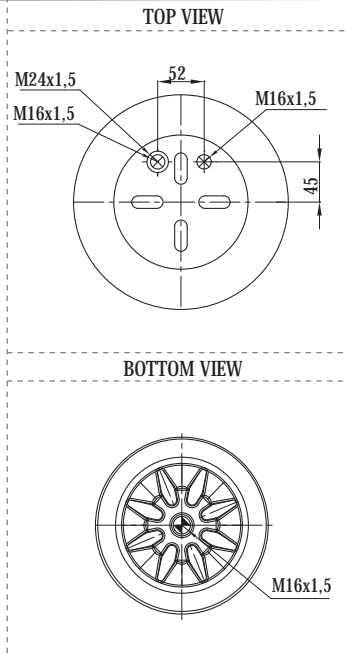

Order No : 131004 / 94390-02 K

Complete

>> CROSS REFERENCE		>> OEM REFERENCE	
• AIRTECH	131002	• DAIMLER CHRYSLER	A 942 320 02 21
	34390-02 K		
• CONTITECH	4390 N P02		
• DUNLOP FR	D12T11		
• GOODYEAR	9506		

Order No : 131845 / 94713 K

Complete