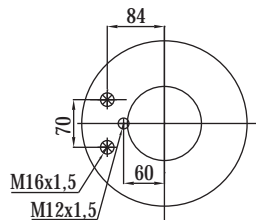

TOP VIEW

BOTTOM VIEW