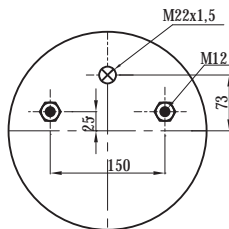

TOP VIEW

BOTTOM VIEW