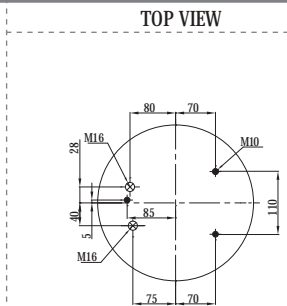

>> CROSS REFERENCE	>> OEM REFERENCE
• AIRTECH 131062	• DAF 0 388 167
3836 -02K	
• CONTITECH 836 M2 K1	
• FIRESTONE 1T17AR-4.5	
W01 M58 8721	
• PHOENIX 1 DF 25-13	
• TAURUS KR 721-03	
• DUNLOP FR D13B31	
• GOODYEAR 1R12-711	

Threaded hole
Air inlet
Bolt/Stud
Combo stud