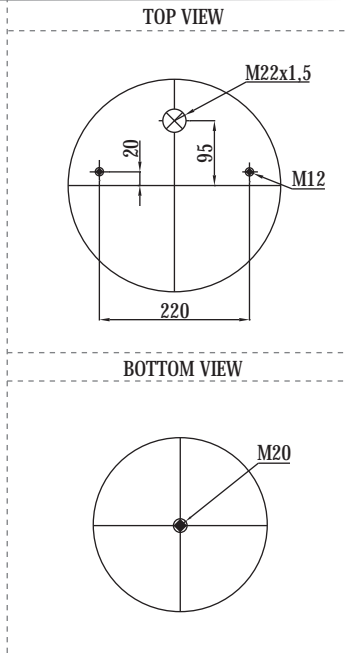

Order No : 130004 / 9725 K

Complete

>> CROSS REFERENCE		>> OEM REFERENCE	
• AIRTECH	130002 3725 K	• GIGANT	166217 246149
• CONTITECH	725 N P02		
• FIRESTONE	1T66F-10.8 W01 M58 8969		
• PHOENIX	1 DF 32		
• TAURUS	UR 836-11		
• DUNLOP FR	D14U38		
• CF GOMMA	1 TCS 360-45 202964		

Order No : 130025 / 9810 K

Complete