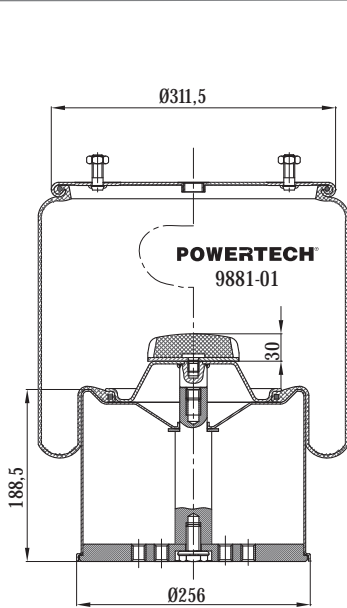

Order No : 130525 / 9881-01 K

Complete

>> CROSS REFERENCE

>> OEM REFERENCE

- AIRTECH 130522 3881-01 K
- FIRESTONE 1T66F-10.8 W01 M58 8966
- DUNLOP FR D14B36
- GOODYEAR 1R14-712
- CF GOMMA 1TC 360-45
- PHOENIX 1 DK 32-1

- BPW 05.429.40.61.1 BPW 36