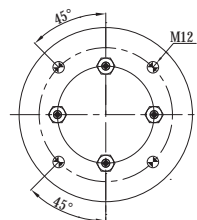

>> CROSS REFERENCE

• AIRTECH	130822
	34813 K
• CONTITECH	4813 N P07
• FIRESTONE	1T19L11
	W01 M58 7358
• PHOENIX	1D 28 B-9
• TAURUS	KR 622-01
• DUNLOP FR	D13B10
• GOODYEAR	1R14-727
• CF GOMMA	1T 19E-2 BR
	97764

>> OEM REFERENCE

• SAF	3.229.0005.00
• SCANIA	255295
	325748
	298568
	255293
	1107674
	1314906

⊕ Threaded hole

⊗ Air inlet

○ Bolt/Stud

⊗ Combo stud