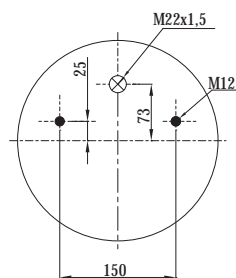

TOP VIEW

BOTTOM VIEW