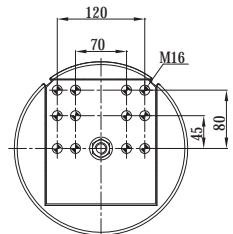

>> CROSS REFERENCE

- AIRTECH 133342 34881-01 KPP
- DUNLOP FR D14B44
- GOODYEAR 1R14-757
- PHOENIX 1 DK 32 K-2

>> OEM REFERENCE

- BPW 05.429.43.41.0 BPW 36 K

Order No : 135514 / 94882 K

Complete