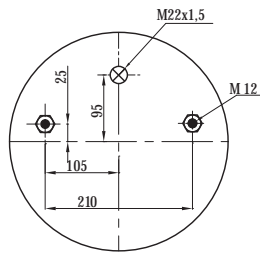

Order No : 130525 / 9881-01 K

Complete

>> CROSS REFERENCE

>> OEM REFERENCE

- AIRTECH 130522 3881-01 K
- FIRESTONE 1T66F-10.8 W01 M58 8966
- DUNLOP FR D14B36
- GOODYEAR 1R14-712
- CF GOMMA 1TC 360-45
- PHOENIX 1 DK 32-1

- BPW 05.429.40.61.1 BPW 36

TOP VIEW

BOTTOM VIEW

Order No : 132205 / 9881-01 KPP

Complete

>> CROSS REFERENCE

>> OEM REFERENCE

- AIRTECH 132202 3881-01 K
- PHOENIX 1 DK 32-2
- TAURUS KR 836-05
- DUNLOP FR D14B36
- GOODYEAR 1R14-748

- BPW 05.429.43.51.0 BPW 36

TOP VIEW

BOTTOM VIEW

Order No : 130205 / 9940 K

Complete

>> CROSS REFERENCE

>> OEM REFERENCE

- AIRTECH 130202 3940 K

- BPW 05.429.40.93.1 BPW 30 K

TOP VIEW

BOTTOM VIEW