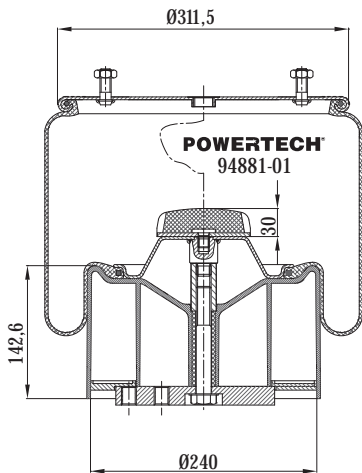

Order No : 131864 / 94881-01 K

Complete

TOP VIEW

BOTTOM VIEW

>> CROSS REFERENCE

- AIRTECH 131862 34881-01 K
- FIRESTONE 1T66F-7.0 W01 M58 8602
- GOODYEAR 1R14-724

>> OEM REFERENCE

- BPW BPW 36 K

Order No : 133344 / 94881-01 KPP

Complete

TOP VIEW

BOTTOM VIEW

>> CROSS REFERENCE

- AIRTECH 133342 34881-01 KPP
- DUNLOP FR D14B44
- GOODYEAR 1R14-757
- PHOENIX 1 DK 32 K-2

>> OEM REFERENCE

- BPW 05.429.43.41.0 BPW 36 K

Order No : 135514 / 94882 K

Complete

TOP VIEW

BOTTOM VIEW

>> CROSS REFERENCE

- AIRTECH 135512 34882 K
- CONTITECH 4882 N1 P05

>> OEM REFERENCE

- M.A.N. 81.43600.6036