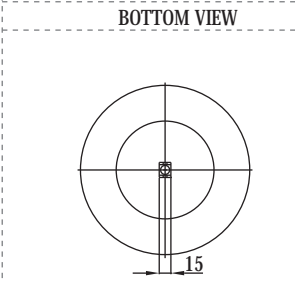

>> CROSS REFERENCE		>> OEM REFERENCE	
• AIRTECH	132002 34925 K	• VOLVO	20 554 761 1 075 365
• CONTITECH	6609 N P01		1 629 782 20 452 138

Order No : 135834 / 96108 K

Complete