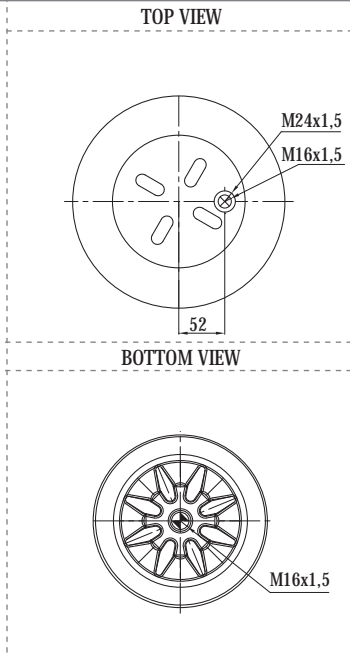

>> CROSS REFERENCE		>> OEM REFERENCE	
• AIRTECH	130982	• DAIMLER CHRYSLER	A 942 320 01 21
	34390-01 K		
• CONTITECH	4390 N P01		
• DUNLOP FR	D12T10		
• GOODYEAR	9505