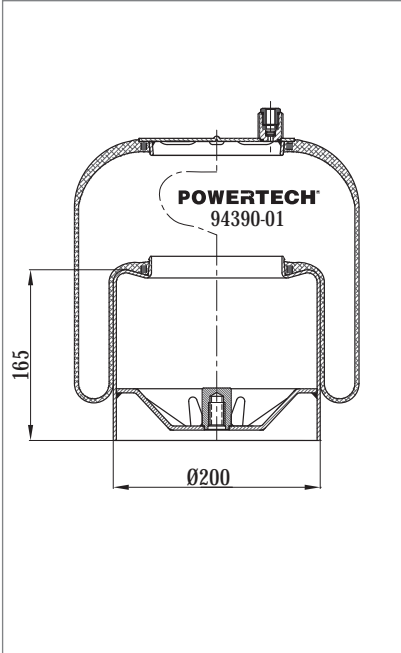

>> CROSS REFERENCE		>> OEM REFERENCE	
• AIRTECH	130982	• DAIMLER CHRYSLER	A 942 320 01 21
	34390-01 K		
• CONTITECH	4390 N P01		
• DUNLOP FR	D12T10		
• GOODYEAR	9505