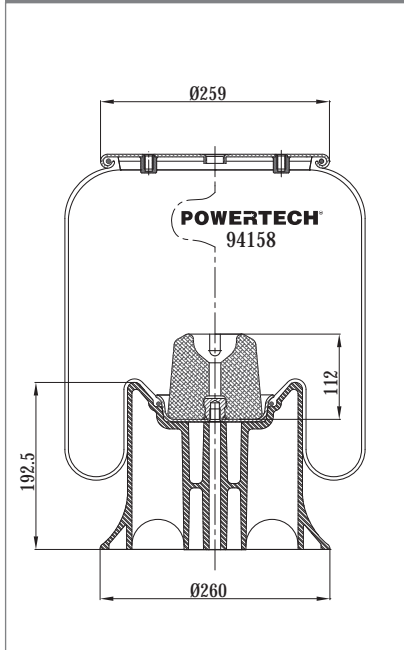

Order No : 130384 / 94156 KPP

Complete

TOP VIEW

>> CROSS REFERENCE

• AIRTECH	130382
	34156 KPP
• CONTITECH	4156 N P15
• FIRESTONE	1T15M-6
	W01 358 9361
• PHOENIX	1 DK 21 A-2
• DUNLOP FR	D12B19
• GOODYEAR	1R12-719
• CF GOMMA	1T 323-33

>> OEM REFERENCE

• HENDRICKSON	HA 100001
• R.O.R./MERITOR	21215762
	21226046
	21215761
• WEWELER	US 35864

Order No : 131304 / 94157 KPP

Complete

>> CROSS REFERENCE

• AIRTECH	131302
	34157 KPP
• CONTITECH	4157 N P04
• PHOENIX	1 DK 21 A-4
	1 DK 21 A-8
• TAURUS	KR915-54
• DUNLOP FR	D12B18

>> OEM REFERENCE

• DISCOS/MERCEDES	A 946 328 14 01
• R.O.R./MERITOR	21221307
• WEWELER	US 06287
	US 07364

Order No : 133204 / 94158 KPP

Complete

>> CROSS REFERENCE

• AIRTECH	133202
	34158 KPP
• CONTITECH	4158 N P03
• FIRESTONE	W01 M58 8185
• PHOENIX	1 DK 20 B-1
• DUNLOP FR	D12B22
• VIBRACOUSTIC	V1 DK 20 B-1

>> OEM REFERENCE

• SCHMITZ	750 999
• WEWELER	US 06285