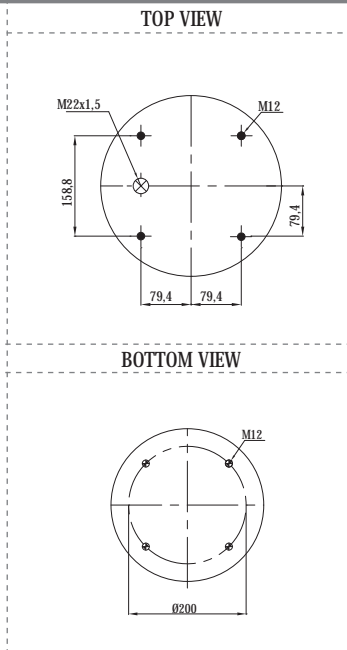

>> CROSS REFERENCE		>> OEM REFERENCE	
• AIRTECH	130102 3813 K	• BERTOLETTI	91619005
• CONTITECH	813 MB	• BATTAGLINO	2211400
• FIRESTONE	1T19L-11 W01 M58 6364	• CARDI	58051000
• PHOENIX	1 D 28 B-2	• DAF	1 384 274
• TAURUS	KR 622-26	• E.R.F.	143908-3
• DUNLOP UK	PNP311770000	• EVO BUS	4.731.030.000 / 4.731.033.000
• DUNLOP FR	D13B19	• FRUEHAUF	003615E
• GOODYEAR	1R14-705	• GRANNING	15634
• CF GOMMA	1T 19E-2	• HENDRICKSON	B 2063
			Y505859 785170
		• KASSBOHRER	4.731.033.000
		• NEWAY	22 282 / 21215633
		• R.O.R./MERITOR	21215633
		• RENAULT VI	5.010.130.925 5.000.790.692
		• SAF	2.229.0003.00 / 2.229.2103.00 2.229.2403.00 / 2.229.2603.00
		• SAMRO	2500009
		• TEC	505859/ 01
		• TERBERG	21071483
		• TITAN	91687700000
		• TRAILOR	0036158E / 650234Y
		• VIBERTI	128147122
		• WEWELER	US 87408 US 07345
		• YORK	785170

⊕ Threaded hole   ⊗ Air inlet   ○ Bolt/Stud   ⊗ Combo stud