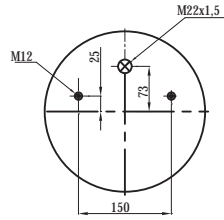

- BPW 05.429.40.93.1 BPW 30 K

TOP VIEW

BOTTOM VIEW

Order No : 133364 / 9940 KPP

Complete

TOP VIEW

BOTTOM VIEW

>> CROSS REFERENCE