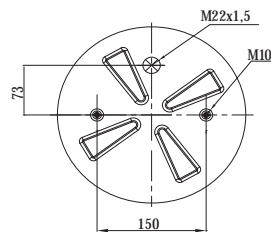

TOP VIEW

BOTTOM VIEW