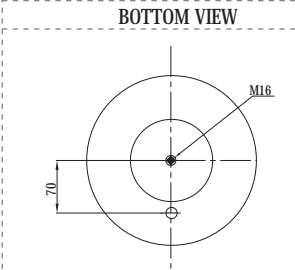

Order No : 132125 / 94913 K

Complete

>> CROSS REFERENCE		>> OEM REFERENCE	
• AIRTECH	132122 34913 K	• SCANIA	1379392 1440294
• CONTITECH	4913 N P02		
• FIRESTONE	1T19 F-14 W01 095 0366		
• TAURUS	KR 625-16		
• CF GOMMA	1T 19E-93		

Order No : 132004 / 94925 K

Complete