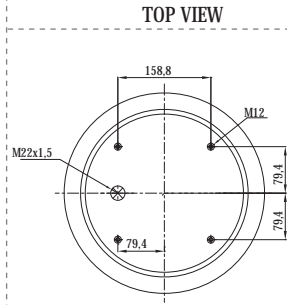

Order No : 135464 / 9813 A KPP

Complete

>> CROSS REFERENCE	>> OEM REFERENCE
• AIRTECH 135462	• BERTOLETTI 91619005
3813 A KPP	• BATTAGLINO 2211400
• CONTITECH 813 MB	• DAF 1 384 274
• FIRESTONE 1T19L-11	• E.R.F 143908-3
W01 M58 6364	• EVO BUS 4.731.030.000
• PHOENIX 1 D 28 B-2	4.731.033.000
• TAURUS KR 622-26	• FREUHAUF 03615E
• DUNLOP UK PNP311770000	• GRANNING 15634
• DUNLOP FR D13B19	• HENDRICKSON B 2063
• GOODYEAR 1R14-705	Y505859
• CF GOMMA 1T 19E-2	785170
87408	• KASSBOHRER 4731033000
	• NEWAY 22 282
	21215633
	• R.O.R MERITOR 21215633
	• RENAULT RVI 5010130925
	5000790692
	• SAF 2.229.000300
	2.229.210300
	2.229.240300
	2.229.260300
	• SAMRO 2500009
	• T.E.C 505859/01
	• TRAILOR 0036158E
	650234Y
	• VIBERTI 128147122
	• WEWELER US 87408
	US 07345
	• YORK 785170

Order No : 131024 / 9836 K

Complete