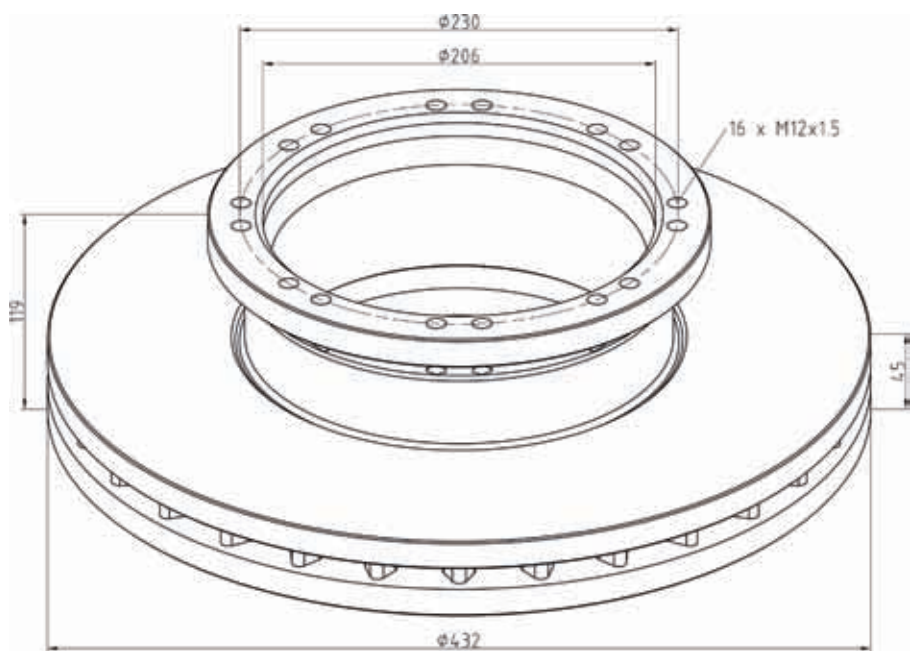

Part Number	036.132-00A
Outer Diameter [mm]	432
Thickness [mm]	45
Height [mm]	119
Minimum Thickness [mm]	37
Weight [kg]	35
front / rear	F
Remark	front axle with hydraulic motor
OE No.	81.50803.0064