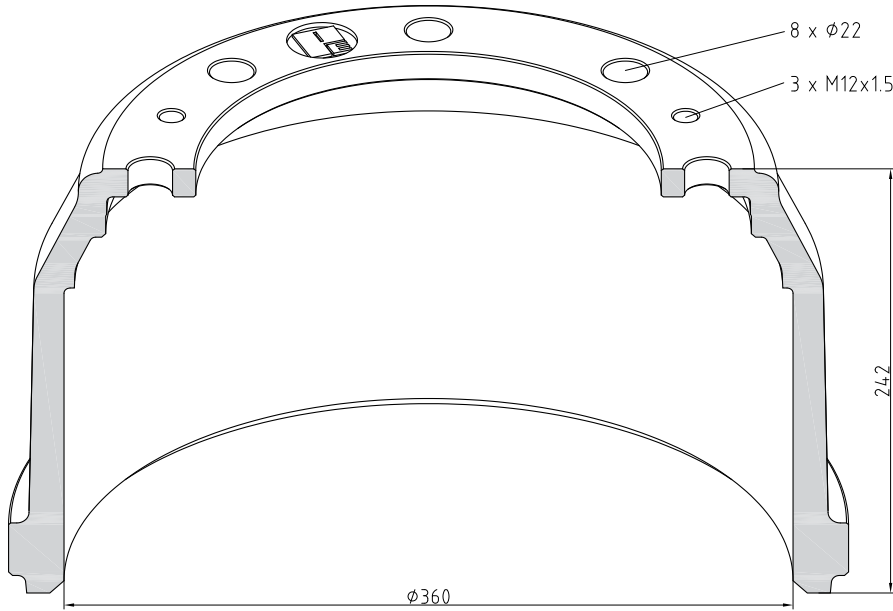

036 Brake drum

360 x 160

Part Number	036.418-00A
Brake Surface [mm]	174
Height [mm]	242
Pitch Circle Ø [mm]	275
Hub Bore Ø [mm]	230
Weight [kg]	36,5
front / rear	F + R
OE No.	81.50110.0212