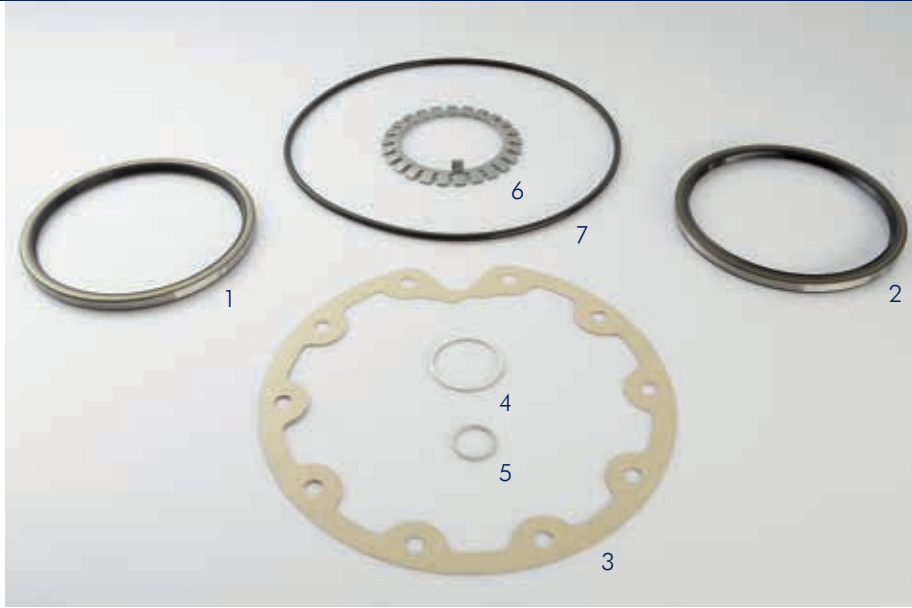

031 Gasket set

Part Number **031.174-00A**
OE No.
Remarks for AP front axles

Part Number	Pos.no.	Description	Content	Dimensions	Remarks	OE No.
031.176-00A	1	Shaft sealing ring	1	160 x 180 x 10	B1DRW	06.56289.0052
031.175-00A	2	Shaft sealing ring	1	160 x 180 x 10	B1SL	06.56289.0366
031.154-00A	3	Seal / Gasket	1	247 x 276 x 0,5	for cast iron lid	81.96601.0298
031.158-00A	4	Sealing ring	1	45,5 x 52 x 2	DIN 7603	06.56200.0811
031.157-00A	5	Sealing ring	1	24,5 x 29 x 2	DIN 7603	06.56190.0822
031.159-00A	6	Safety plate	1	89 x 122 x 2		81.90801.0224
031.177-00A	7	O-ring	1	270 x 6		06.56341.3271