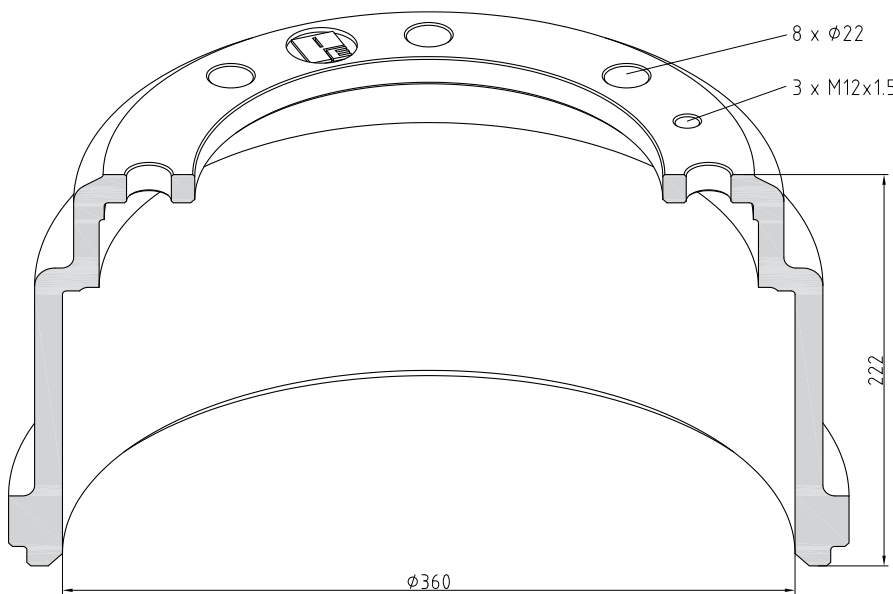

Brake drum

360 x 140

Part Number	036.419-00A
Brake Surface [mm]	156
Height [mm]	222
Pitch Circle Ø [mm]	275
Hub Bore Ø [mm]	230
Weight [kg]	35,5
front / rear	F + R
OE No.	81.50110.0229