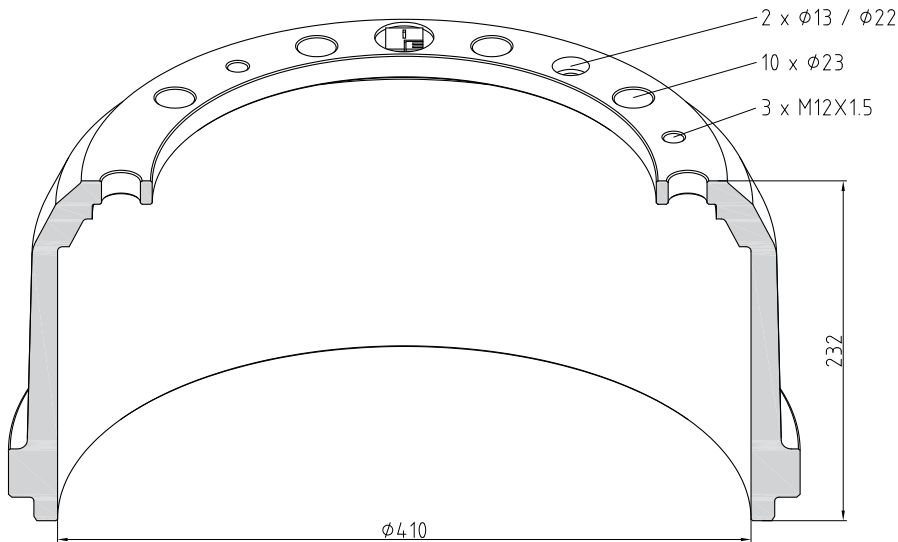

036 Brake drum

410 x 180

Part Number	036.414-00A
Brake Surface [mm]	187
Height [mm]	232
Pitch Circle Ø [mm]	335
Hub Bore Ø [mm]	298
Weight [kg]	46,0
front / rear	F
OE No.	81.50110.0232