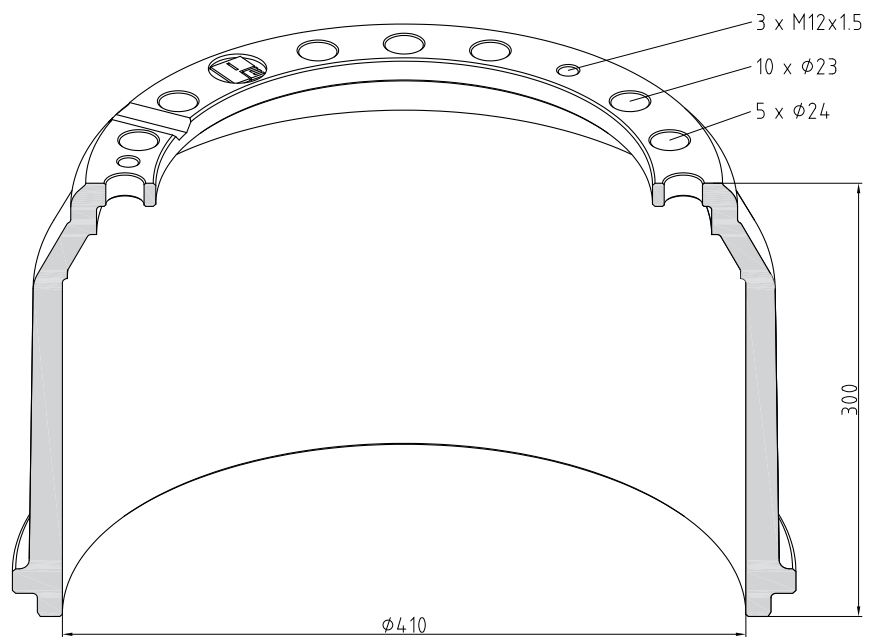

410 x 220

Brake drum

Part Number	036.403-00A
Brake Surface [mm]	234
Height [mm]	300
Pitch Circle Ø [mm]	335
Hub Bore Ø [mm]	298
Weight [kg]	53,0
front / rear	R
OE No.	81.50110.0144