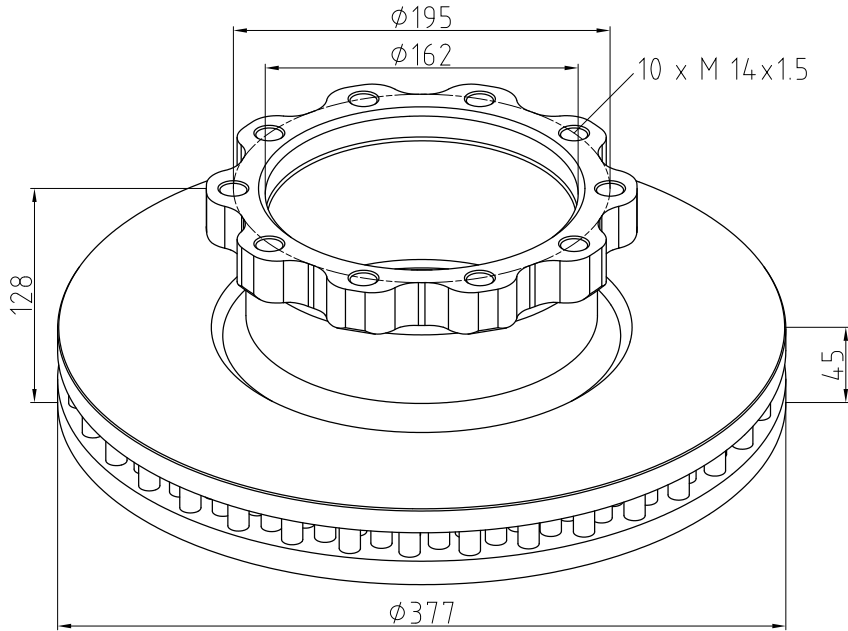

036 Brake disc

Part Number	036.117-00A
Outer Diameter [mm]	377
Thickness [mm]	45
Height [mm]	128
Minimum Thickness [mm]	37
Weight [kg]	23,1
front / rear	F
Remark	
OE No.	81.50803.0027