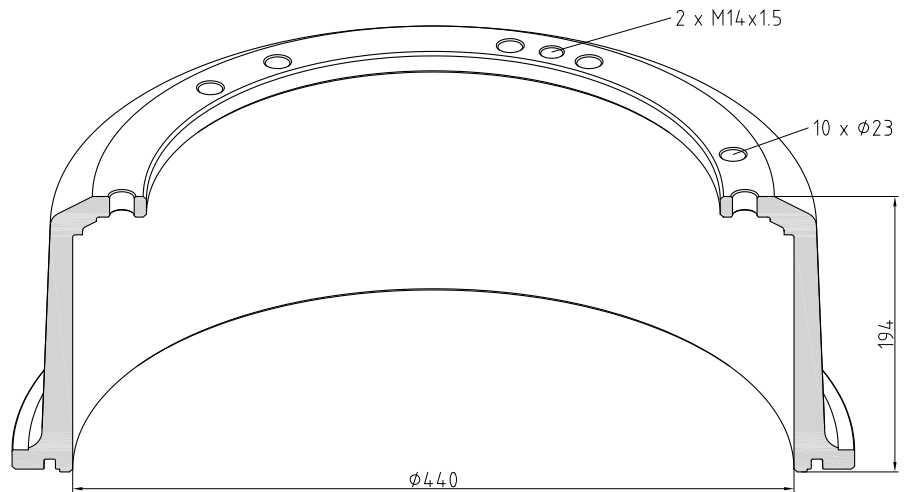

440 x 160

Brake drum

036

Part Number	036.406-00A
Brake Surface [mm]	170
Height [mm]	197
Pitch Circle Ø [mm]	380
Hub Bore Ø [mm]	350
Weight [kg]	38,0
front / rear	R
OE No.	81.50110.0081