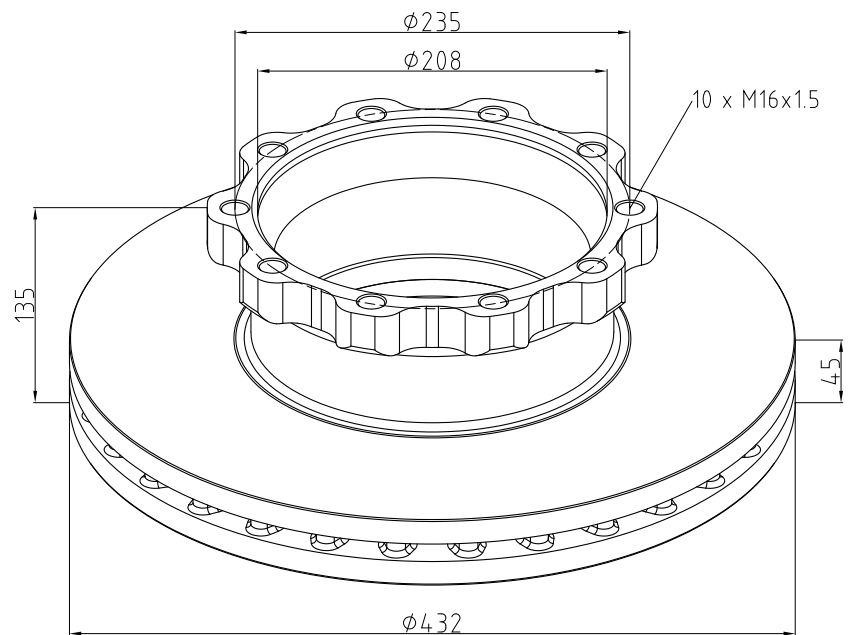

Brake disc

Part Number	036.122-00A
Outer Diameter [mm]	432
Thickness [mm]	45
Height [mm]	135
Minimum Thickness [mm]	35
Weight [kg]	37
front / rear	R
Remark	
OE No.	81.50803.0041