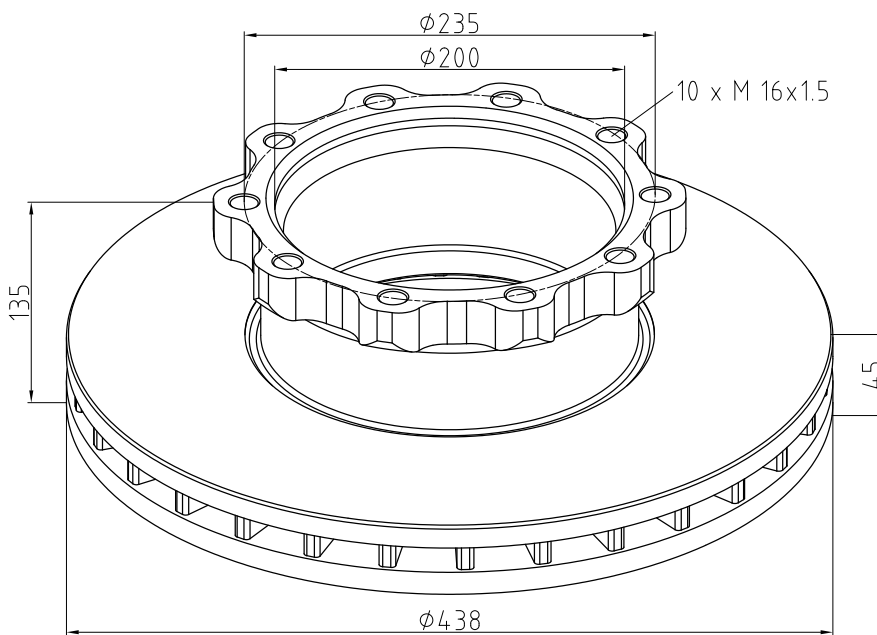

Brake disc

Part Number	036.104-00A
Outer Diameter [mm]	438
Thickness [mm]	45
Height [mm]	135
Minimum Thickness [mm]	35
Weight [kg]	36
front / rear	F
Remark	
OE No.	81.50803.0009