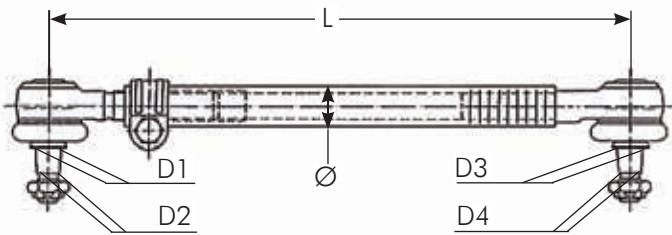

Dimensional sketch steering tie rod