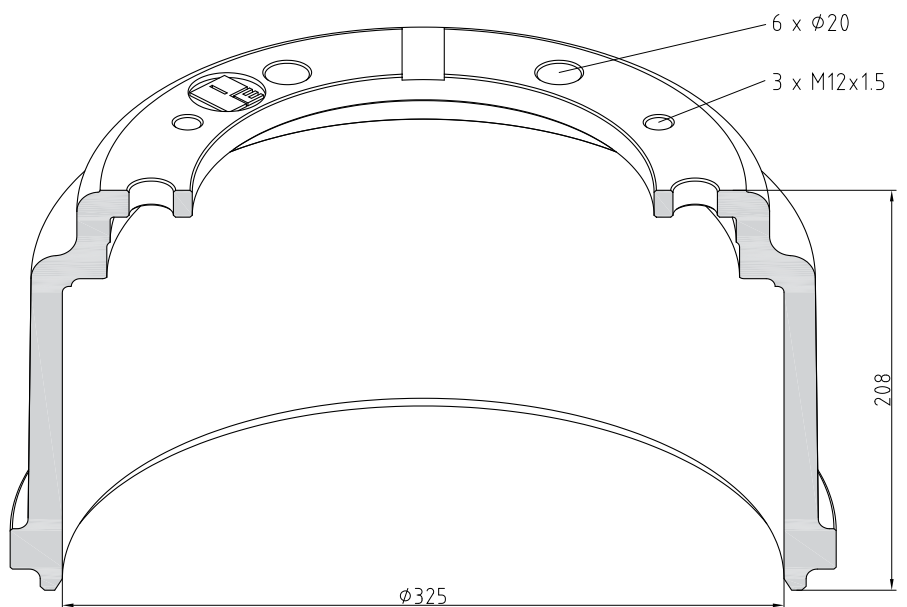

325 x 150

Brake drum

Part Number	036.421-00A
Brake Surface [mm]	158
Height [mm]	208
Pitch Circle Ø [mm]	245
Hub Bore Ø [mm]	208
Weight [kg]	28,5
front / rear	
OE No.	81.50110.0233