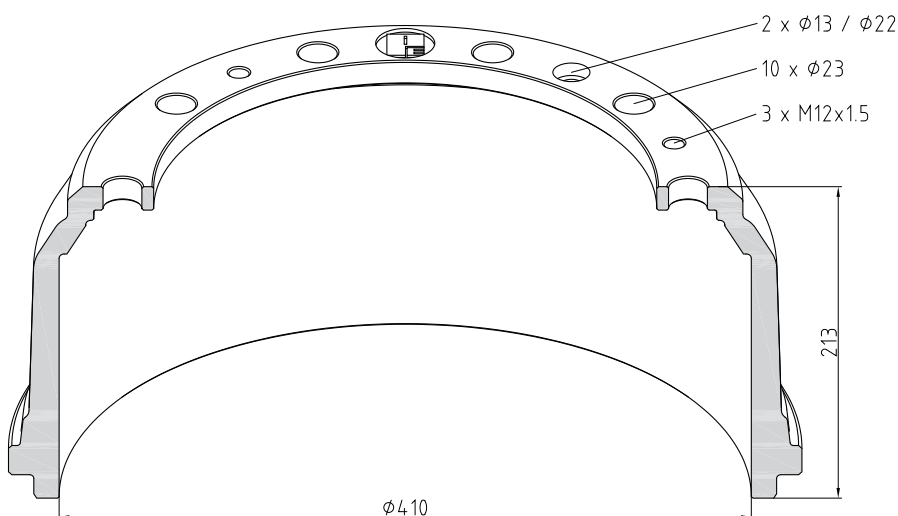

Brake drum

409 x 167

Part Number	036.404-20A
Brake Surface [mm]	167
Height [mm]	213
Pitch Circle ϕ [mm]	335
Hub Bore ϕ [mm]	298
Weight [kg]	40,0
front / rear	F
OE No.