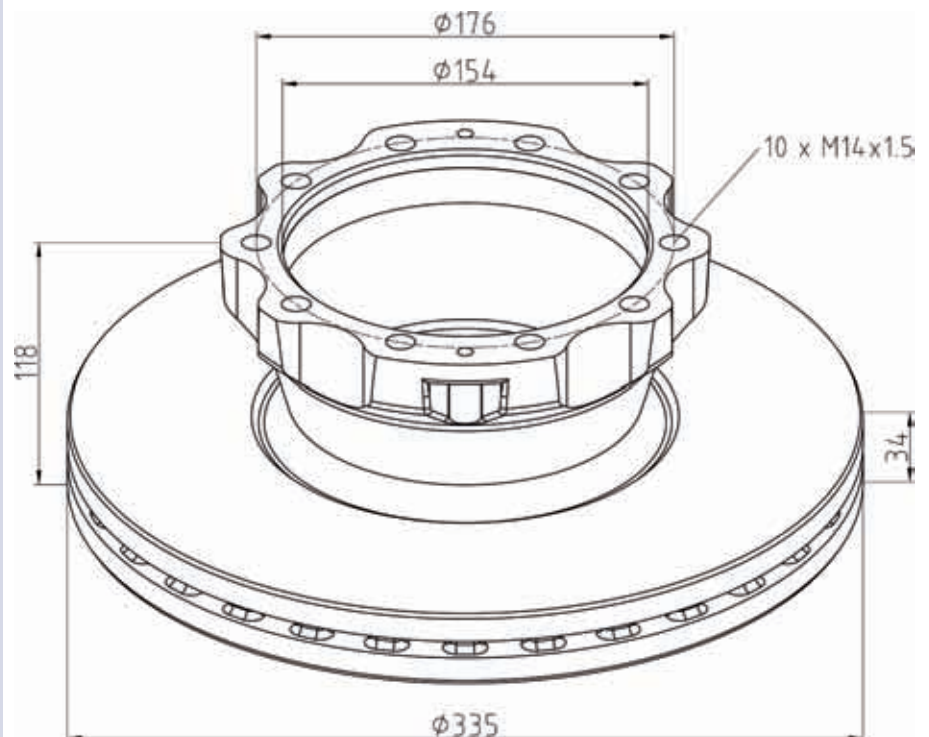

Brake disc

Part Number	036.130-00A
Outer Diameter [mm]	335
Thickness [mm]	34
Height [mm]	118
Minimum Thickness [mm]	26
Weight [kg]	17,5
front / rear	R
Remark	
OE No.	81.50803.0063