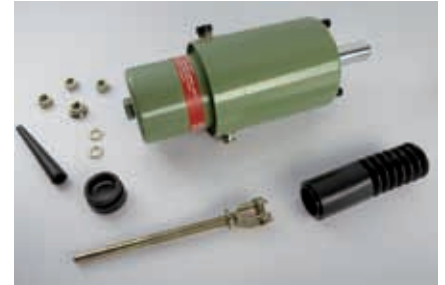

Spring brake cylinder

036

Part Number	Dimensions	Remarks	OE No.
036.280-00A	Ø 115 / Ø 150		81.50410.6117

Air connection M16 x 1,5