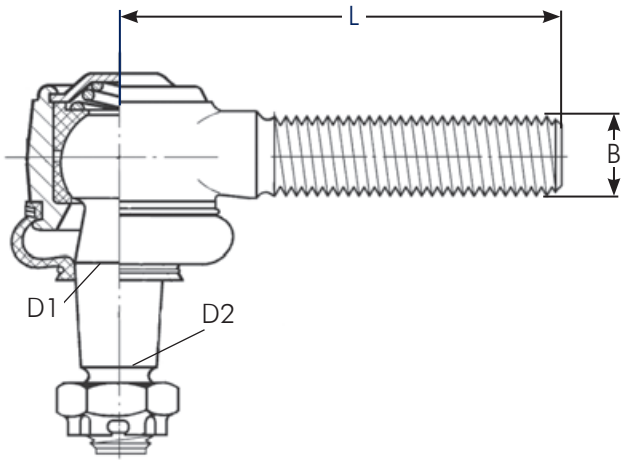

Informations

Dimensional sketch tie rod end