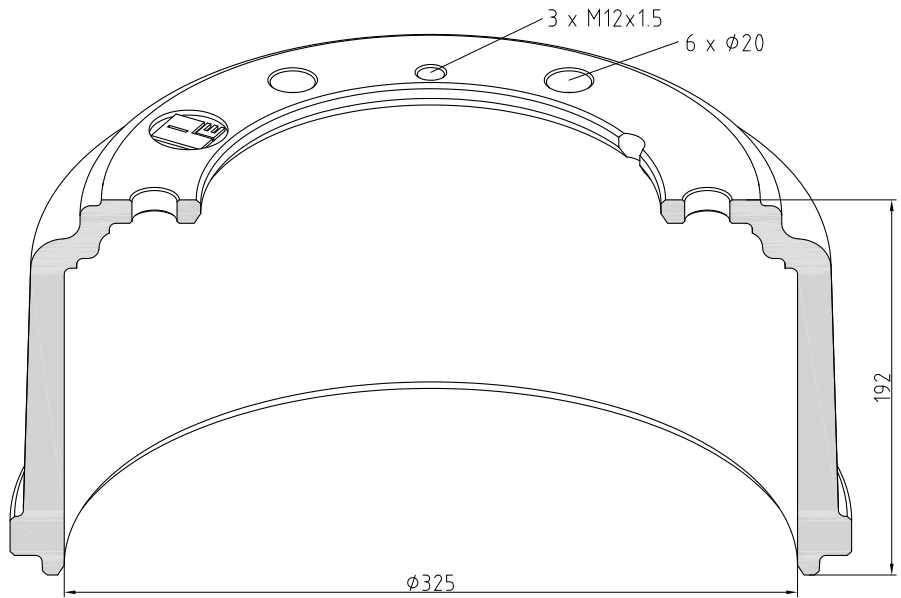

325 x 150

Brake drum

036

Part Number	036.416-00A
Brake Surface [mm]	157
Height [mm]	192
Pitch Circle Ø [mm]	245
Hub Bore Ø [mm]	204
Weight [kg]	27,5
front / rear	F + R
OE No.	81.50110.0195