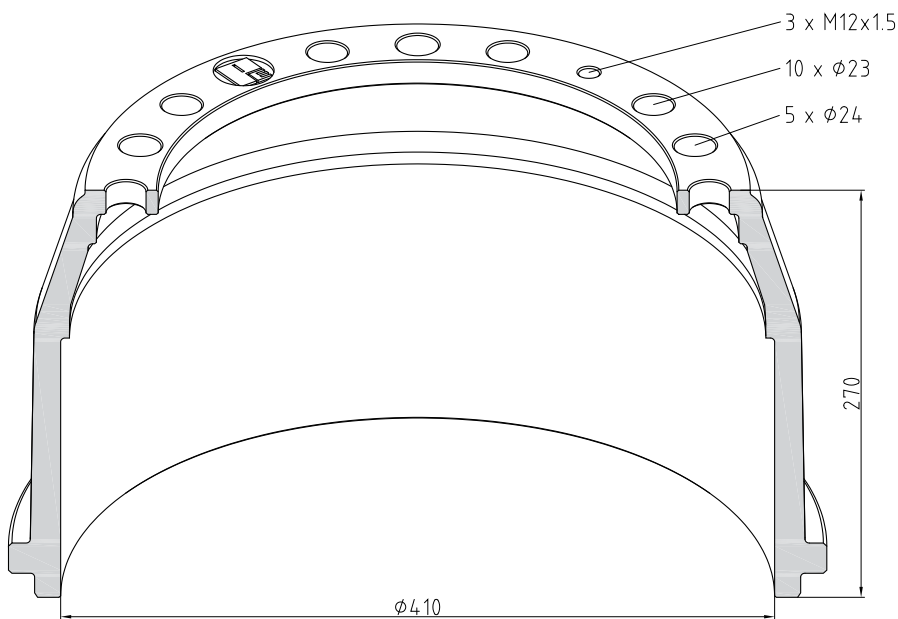

Brake drum

410 x 160

Part Number	036.401-00A
Brake Surface [mm]	172
Height [mm]	270
Pitch Circle ϕ [mm]	335
Hub Bore ϕ [mm]	298
Weight [kg]	50,0
front / rear	R
OE No.	81.50110.0102