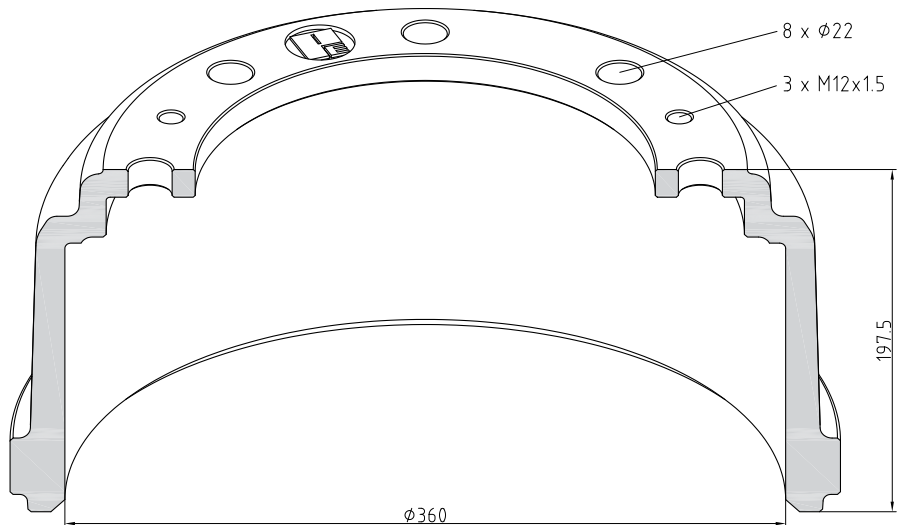

036

Part Number	036.416-00A
Brake Surface [mm]	157
Height [mm]	192
Pitch Circle Ø [mm]	245
Hub Bore Ø [mm]	204
Weight [kg]	27,5
front / rear	F + R
OE No.	81.50110.0195

360 x 140

Brake drum

Part Number	036.417-00A
Brake Surface [mm]	155
Height [mm]	197,5
Pitch Circle Ø [mm]	275
Hub Bore Ø [mm]	230
Weight [kg]	33,5
front / rear	F + R
OE No.	81.50110.0216