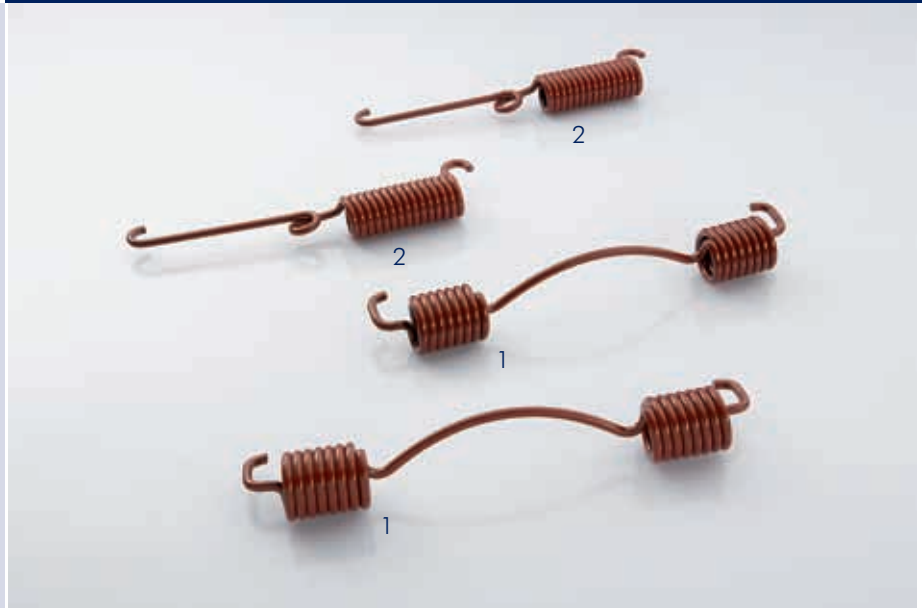

Repair kit for brake shoe spring

036

Part Number **036.214-00A**
OE No. 81.97610.0224
Remarks

Part Number	Pos.no.	Description	Content	Dimensions	Remarks	OE No.
036.214-10A	1	Brake shoe spring	2	4,5 / 30 x 224	red	
036.214-20A	2	Brake shoe spring	2	4,2 / 25 x 177	red