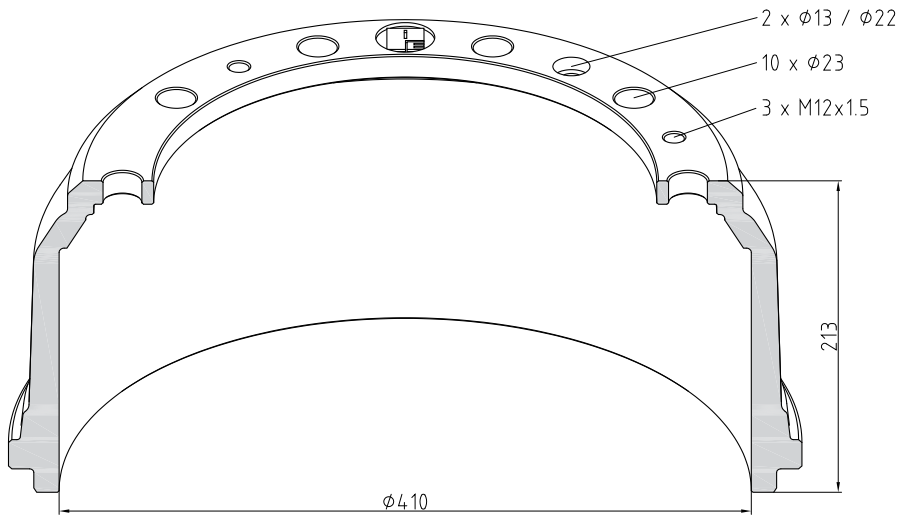

036 Brake drum

410 x 160

Part Number	036.404-00A
Brake Surface [mm]	167
Height [mm]	213
Pitch Circle ϕ [mm]	335
Hub Bore ϕ [mm]	298
Weight [kg]	40,0
front / rear	F
OE No.	81.50110.0231