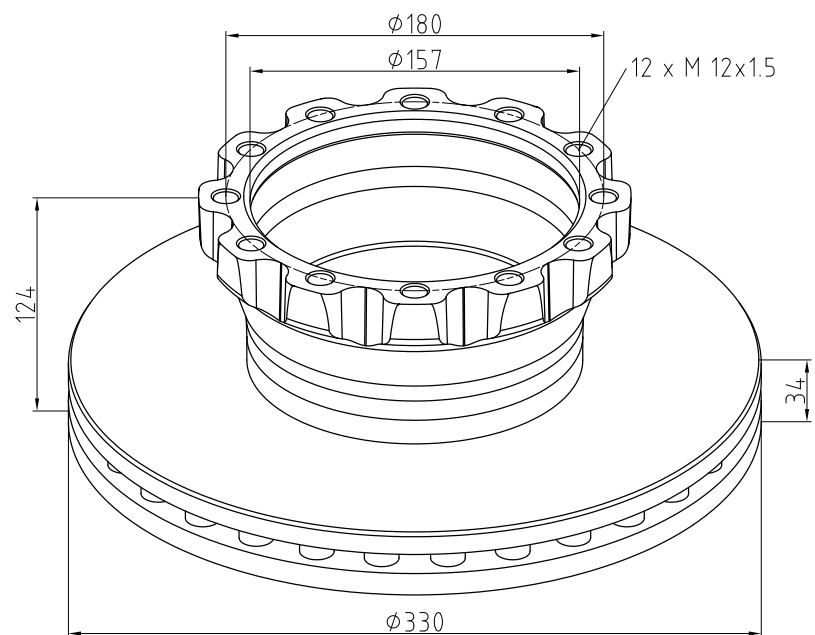

Brake disc

Part Number	036.112-00A
Outer Diameter [mm]	330
Thickness [mm]	34
Height [mm]	124
Minimum Thickness [mm]	26
Weight [kg]	17,1
front / rear	R
Remark	with sensor ring
OE No.	81.50803.0022