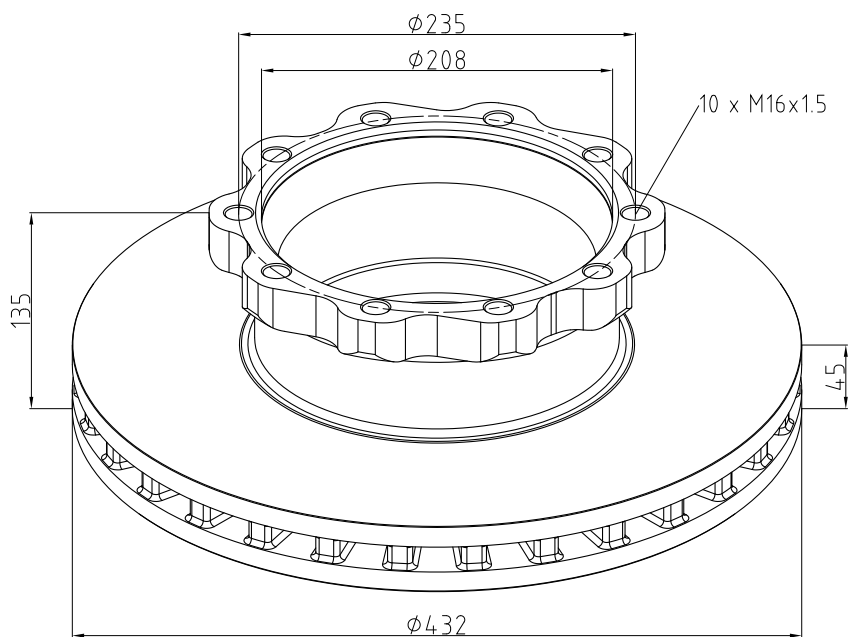

Brake disc

Part Number	036.119-00A
Outer Diameter [mm]	432
Thickness [mm]	45
Height [mm]	135
Minimum Thickness [mm]	35
Weight [kg]	35
front / rear	F
Remark	with sensor ring
OE No.	81.50803.0028