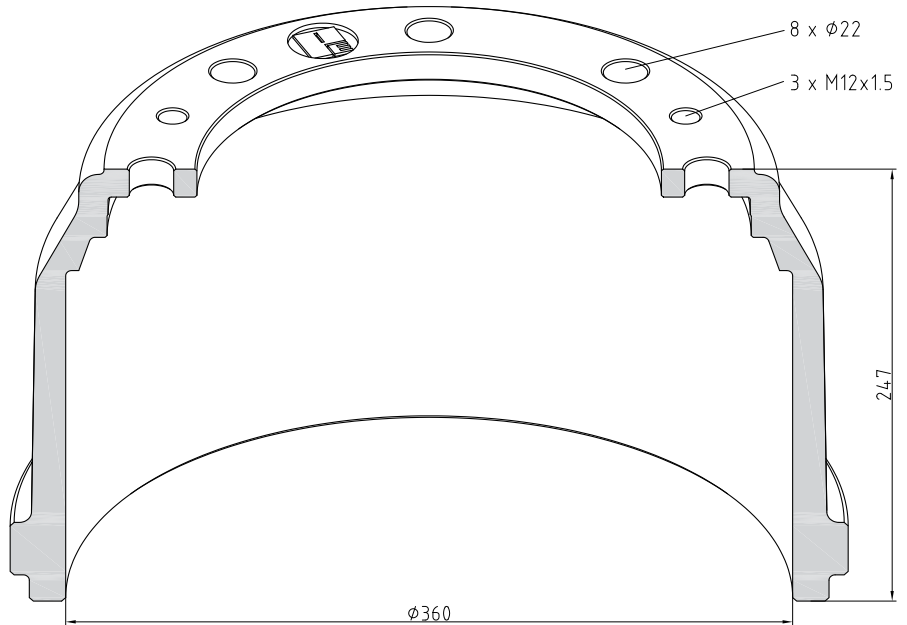

360 x 160

Brake drum

036

Part Number	036.420-00A
Brake Surface [mm]	189
Height [mm]	247
Pitch Circle Ø [mm]	275
Hub Bore Ø [mm]	230
Weight [kg]	40,0
front / rear	R
OE No.	81.50110.0237