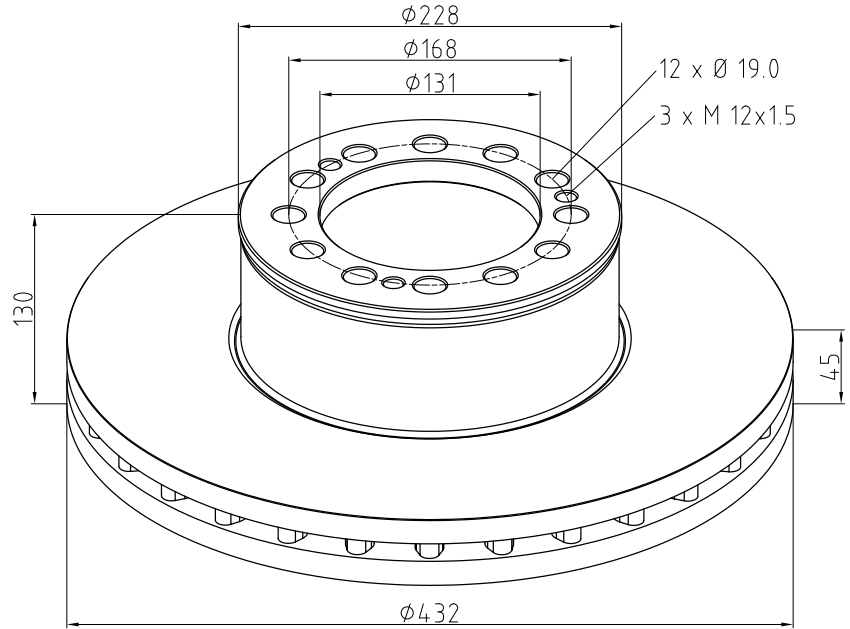

Brake disc

036

Part Number	036.121-00A
Outer Diameter [mm]	432
Thickness [mm]	45
Height [mm]	130
Minimum Thickness [mm]	35
Weight [kg]	37
front / rear	F
Remark	
OE No.	81.50803.0040