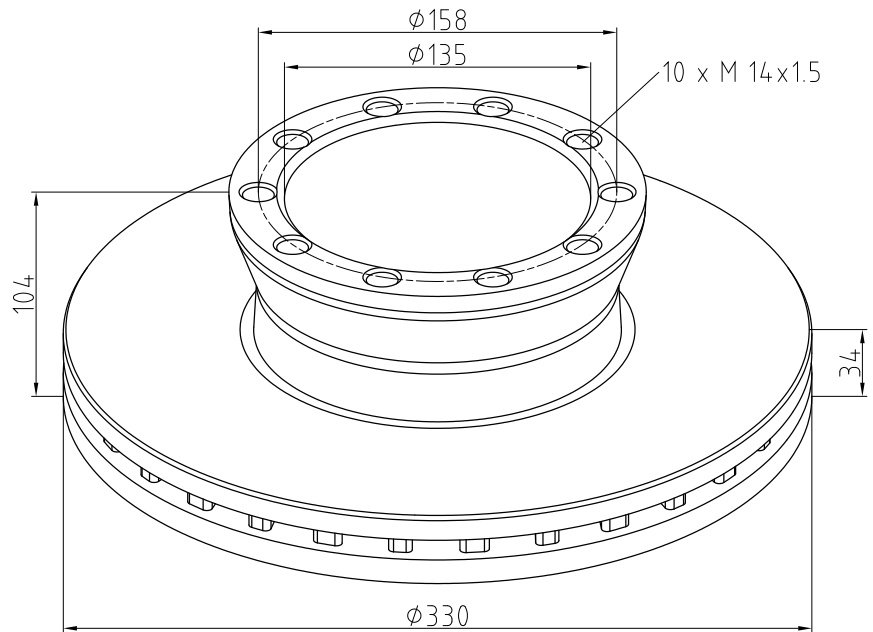

Brake disc

036

Part Number	036.109-00A
Outer Diameter [mm]	330
Thickness [mm]	34
Height [mm]	104
Minimum Thickness [mm]	26
Weight [kg]	16,5
front / rear	F
Remark	
OE No.	81.50803.0026