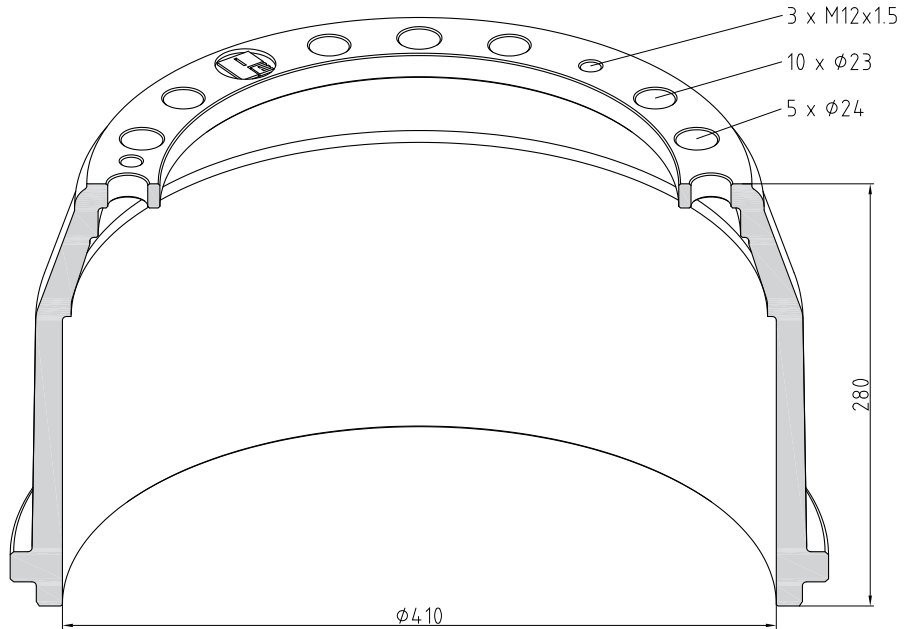

410 x 180

Brake drum

036

Part Number	036.402-00A
Brake Surface [mm]	192
Height [mm]	280
Pitch Circle Ø [mm]	335
Hub Bore Ø [mm]	298
Weight [kg]	51,0
front / rear	R
OE No.	81.50110.0101