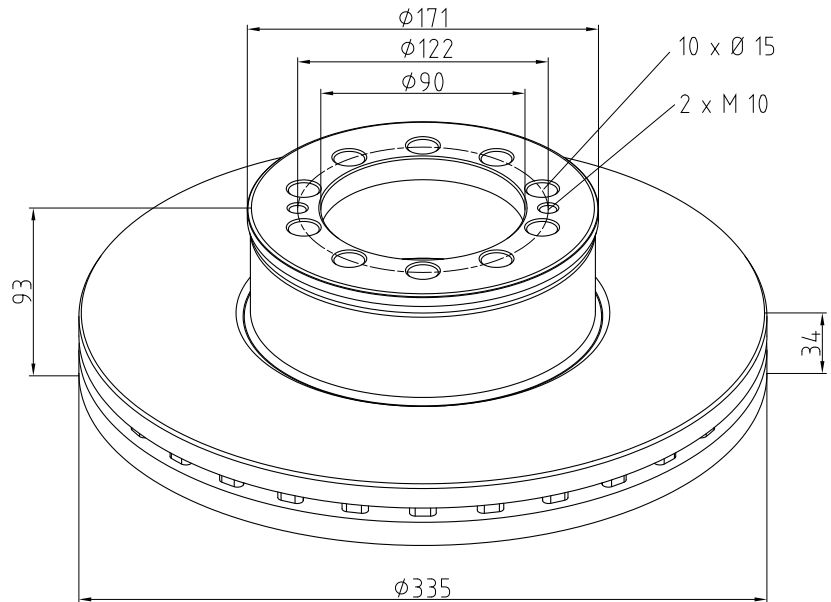

Brake disc

036

Part Number	036.126-00A
Outer Diameter [mm]	335
Thickness [mm]	34
Height [mm]	93
Minimum Thickness [mm]	30
Weight [kg]	17
front / rear	F
Remark	
OE No.	81.50803.0042