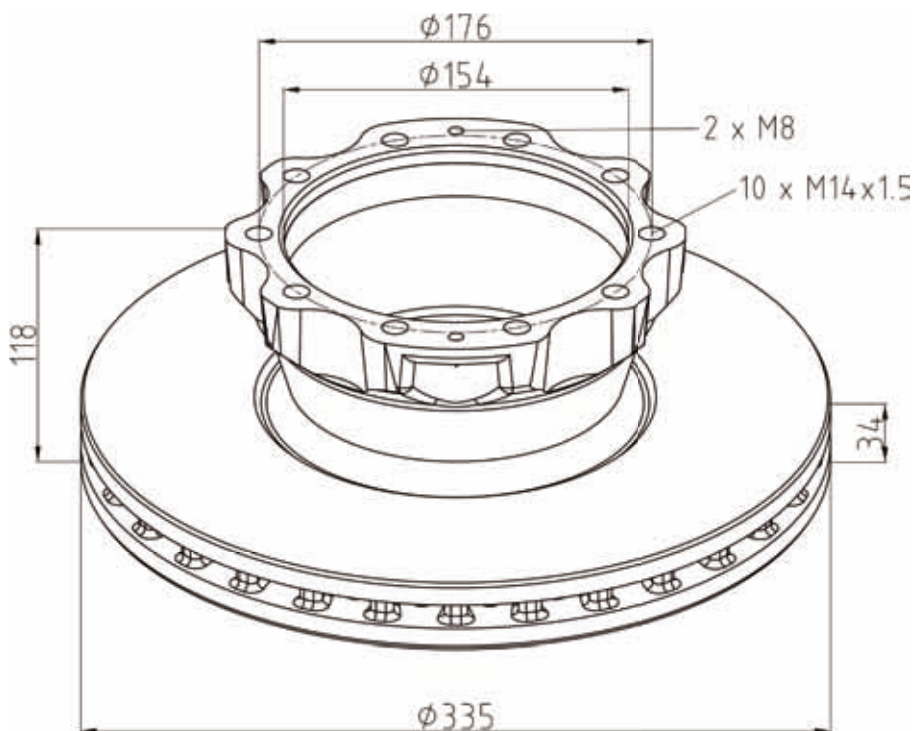

Brake disc

Part Number	036.125-00A
Outer Diameter [mm]	335
Thickness [mm]	34
Height [mm]	118
Minimum Thickness [mm]	30
Weight [kg]	16
front / rear	R
Remark	
OE No.	81.50803.0062