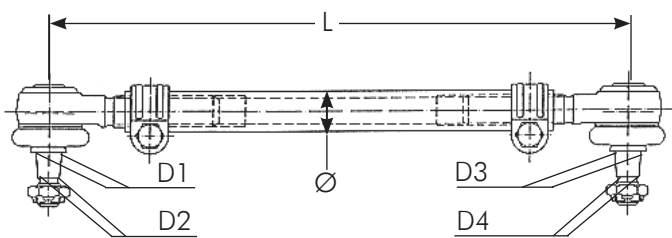

Dimensional sketch tie rod

Abbreviations

LHT = left hand thread

RHT = right hand thread