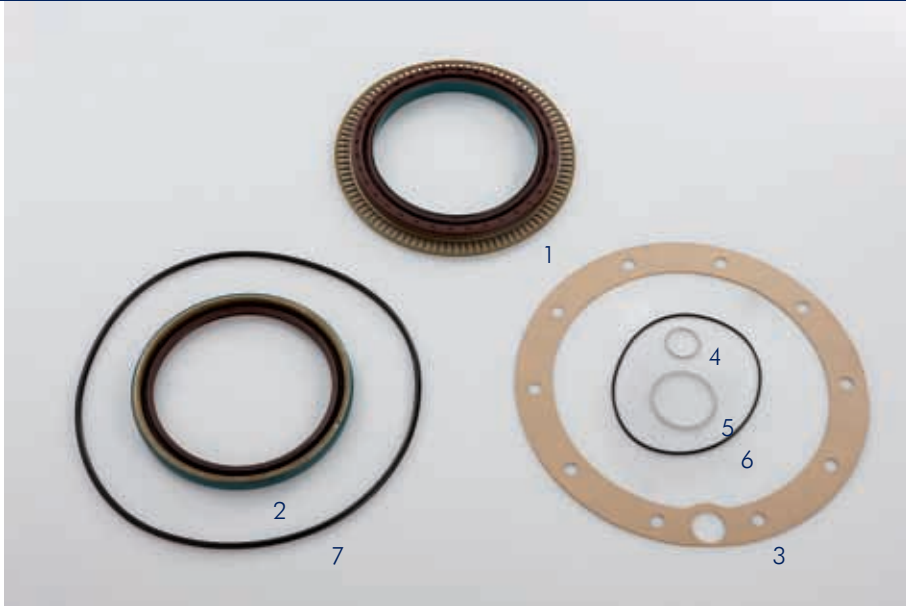

031 Gasket set

Part Number	031.182-00A
OE No.	
Remarks	with ABS – pulse wheel

Part Number	Pos.no.	Description	Content	Dimensions	Remarks	OE No.
031.019-00A	1	Shaft sealing ring	1	139 x 175 x 16,3 / Ø205	exciter ring	81.96503.6000
031.029-00A	2	Shaft sealing ring	1	139 x 170 x 11		81.96503.0445
031.172-00A	3	Seal / Gasket	1	217 x 276 x 1	for steel lid	81.96601.0711
031.157-00A	4	Sealing ring	1	24,5 x 29 x 2	DIN 7603	06.56190.0822
031.158-00A	5	Sealing ring	1	45,5 x 52 x 2	DIN 7603	06.56200.0811
031.160-00A	6	O-ring	1	255 x 5	NBR (Perbunan)	06.56341.4254
031.288-00A	7	O-ring	1	120 x 5	NBR (Perbunan)	06.56930.3611