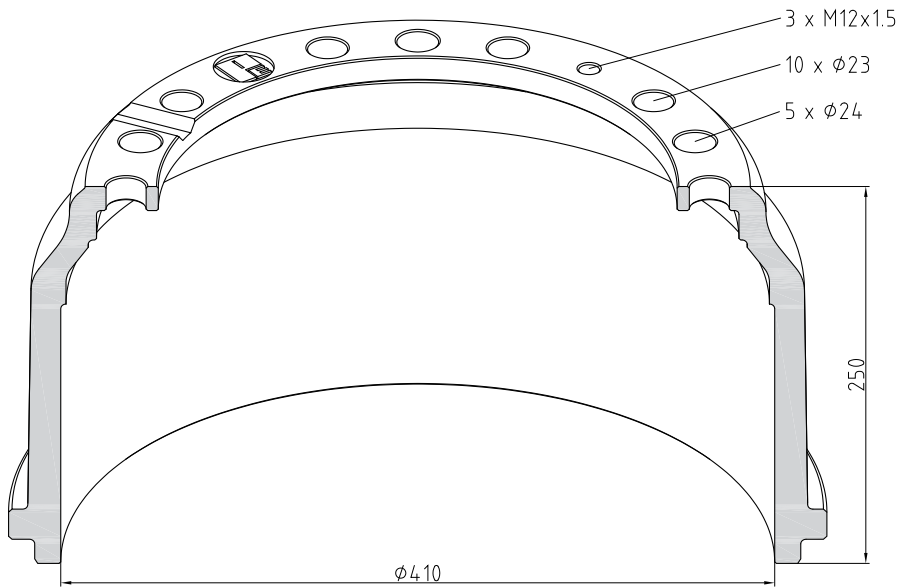

036 Brake drum

410 x 160

Part Number	036.400-00A
Brake Surface [mm]	172
Height [mm]	250
Pitch Circle ϕ [mm]	335
Hub Bore ϕ [mm]	298
Weight [kg]	48,0
front / rear	F
OE No.	81.50110.0213