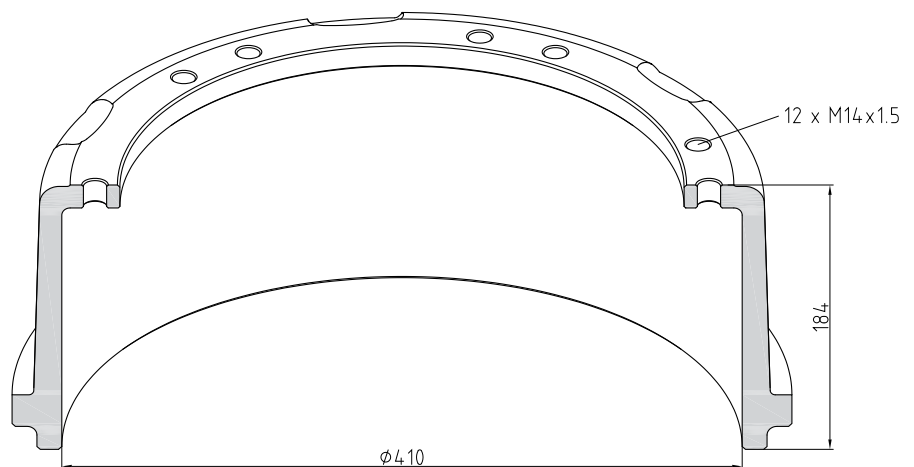

410 x 140

Brake drum

Part Number	036.409-00A
Brake Surface [mm]	168
Height [mm]	184
Pitch Circle Ø [mm]	370
Hub Bore Ø [mm]	340
Weight [kg]	37,0
front / rear	F
OE No.	81.50110.0219