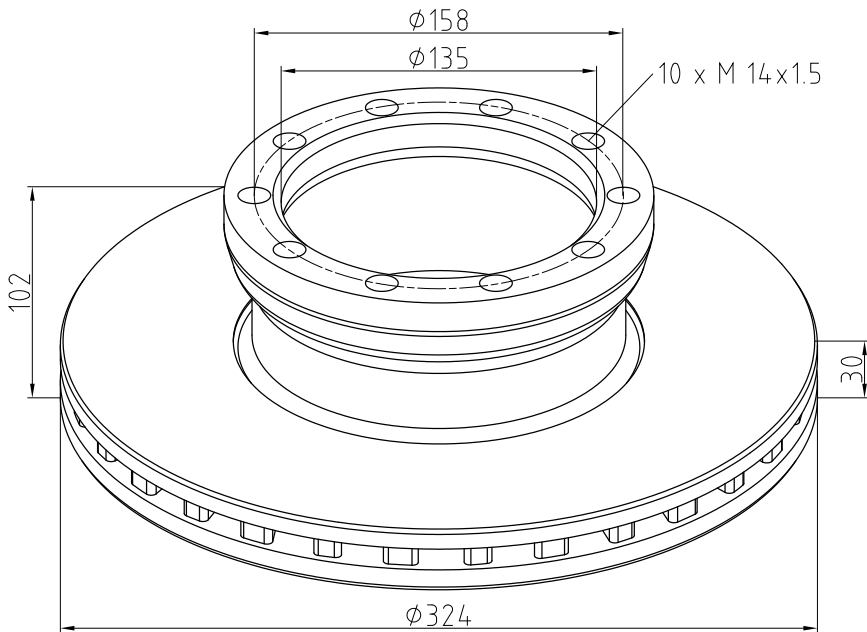

036 Brake disc

Part Number	036.103-00A
Outer Diameter [mm]	324
Thickness [mm]	30
Height [mm]	102
Minimum Thickness [mm]	24
Weight [kg]	14,5
front / rear	F
Remark	
OE No.	81.50803.0010