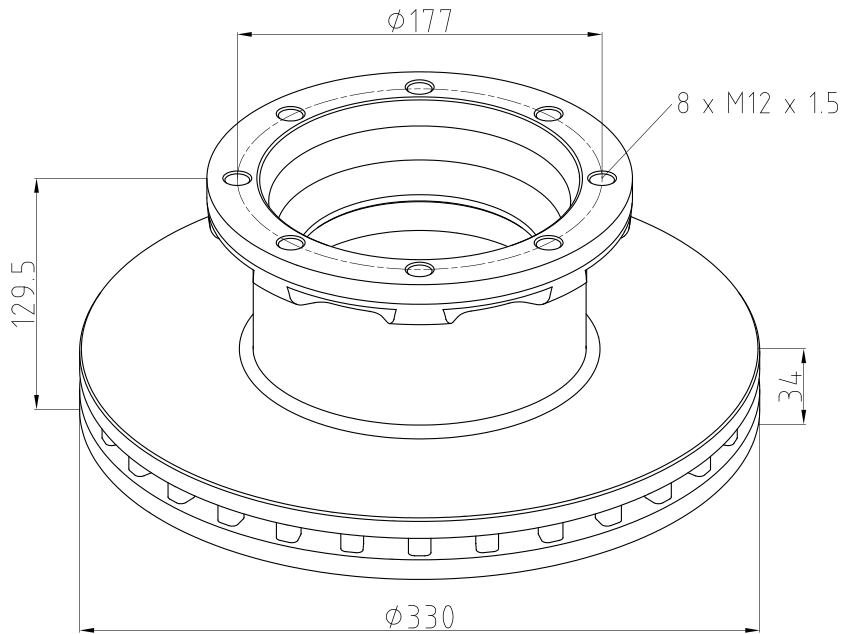

036 Brake disc

Part Number	036.123-00A
Outer Diameter [mm]	330
Thickness [mm]	34
Height [mm]	129,5
Minimum Thickness [mm]	28
Weight [kg]	17,5
front / rear	R
Remark	
OE No.	81.50803.0039