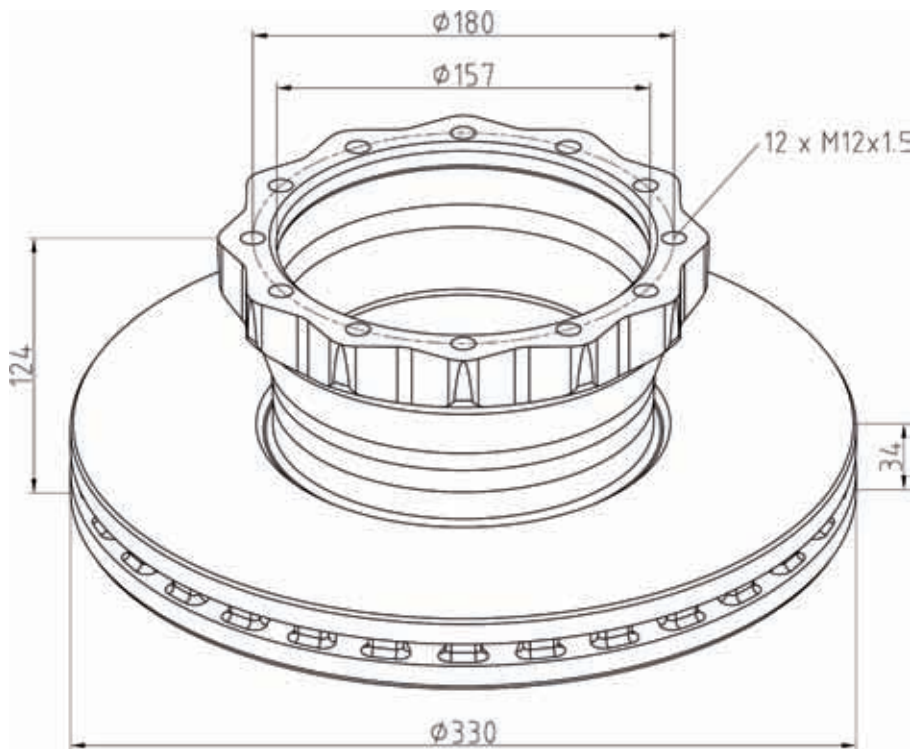

036 Brake disc

Part Number	036.131-00A
Outer Diameter [mm]	330
Thickness [mm]	34
Height [mm]	124
Minimum Thickness [mm]	26
Weight [kg]	17,1
front / rear	R
Remark	with sensor ring
OE No.	81.50803.0061

036 Brake disc