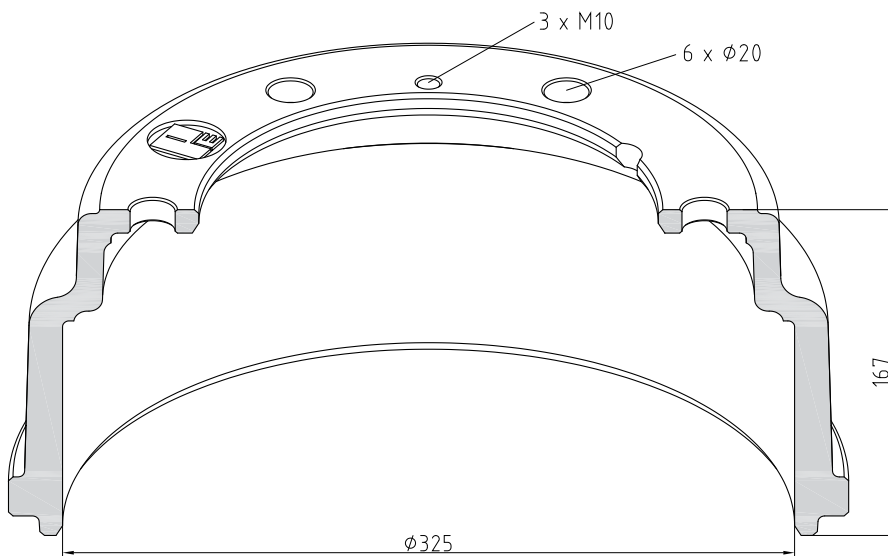

Brake drum

325 x 90

Part Number	036.415-00A
Brake Surface [mm]	110
Height [mm]	167
Pitch Circle Ø [mm]	245
Hub Bore Ø [mm]	204
Weight [kg]	19,5
front / rear	F + R
OE No.	81.50110.0194