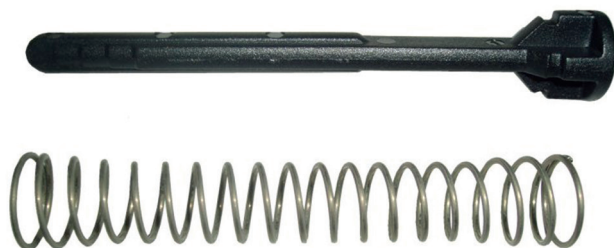

Product №	Name: Indicator Bar	By car:	Qty.
525123	OEM № MCK1311 ELSA 195-225 SERIES	VOLVO 85109893	
Reference №	Product description		
TT	Indicator Bar		
CMSK.3.13	1		
Sampa			
095.681			
Cheeff			
2227			
Avtech			
M0163