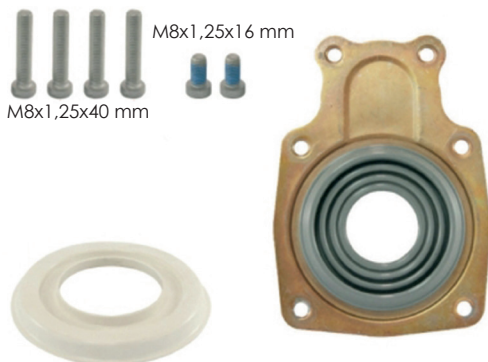

Product №	Name: Caliper Gasket Set		By car:	Qty.
500073	OEM № SJ1212	D3 SERIES	MAN 81.50802.6007 - 81.50822.6007 - MB 000 423 0082 - RENAULT 5001 831 176 - DAF 1522063 RABA 650459 -ZF 0501 208 810 - 0501 209 883 - EVOBUS 82853884410 - DENNIS 6535631 - 65507910	
Reference №	Product description			
TT	Dust Cover Cap 1			
CMSK.6	Plastic Cap - Big 1			
Sampa	Caliper Bolt 4			
095.689	Caliper Bolt 2			
Cheeff				
2098				
Avtech				
M0105