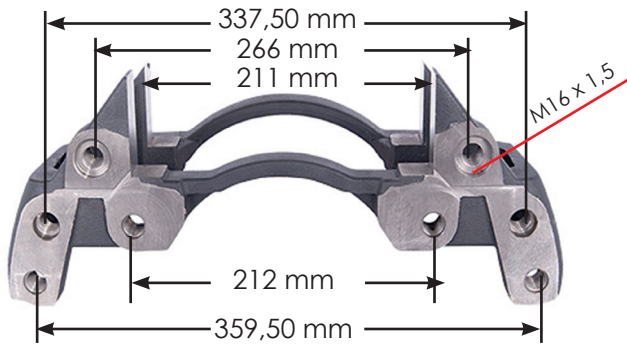

Product №	Name: Caliper Carrier	By car:	Qty.
532033	OEM № K001105	BPW AXLE	
Reference №	Product description		
TT	Caliper Carrier		
-	1		
Sampa			
-			
Cheeff			
-			
Avtech			
-