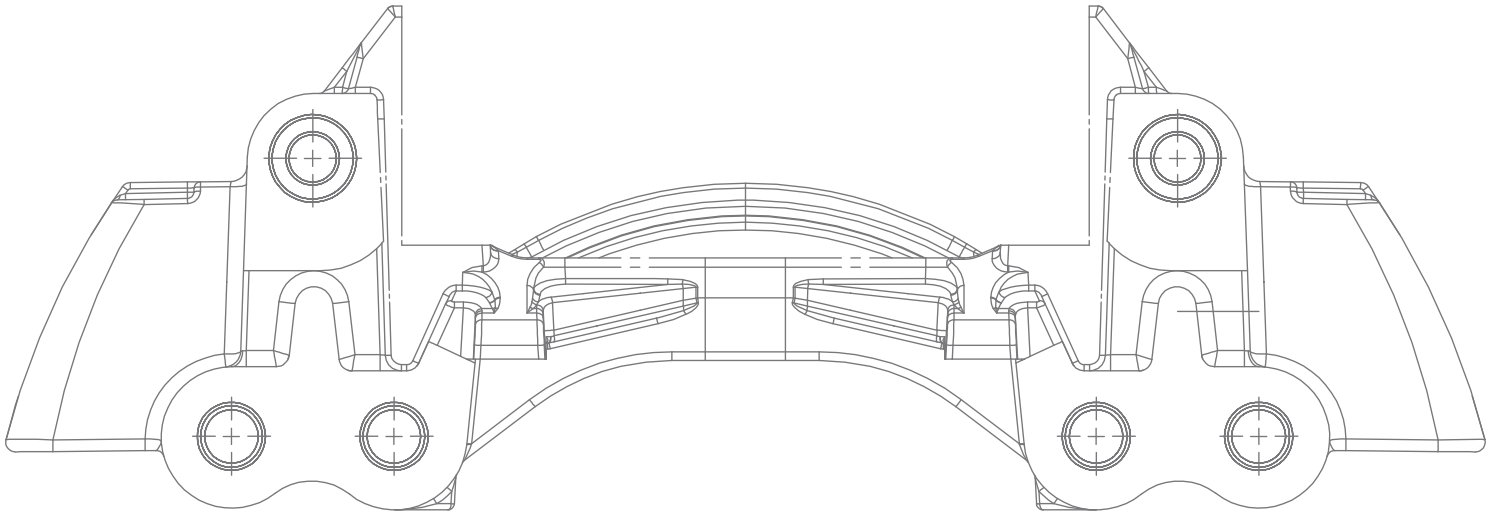

Product №	Name: Caliper Carrier	By car:	Qty.
532033	OEM № K001105	BPW AXLE	
Reference №	Product description		
TT	Caliper Carrier		
-	1		
Sampa			
-			
Cheeff			
-			
Avtech			
-