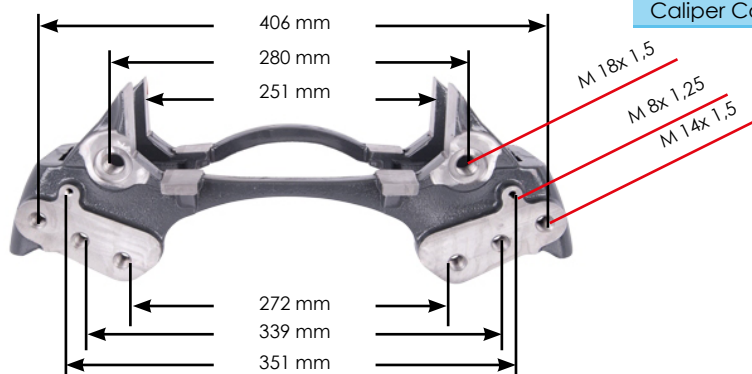

Product №	Name: Caliper Carrier		By car:	Qty.
532037	OEM № BDA443	MB 403 BUS		
Reference №	Product description			
TT	Caliper Carrier			
-	1			
Cheeff				
-				
Cheeff				
2316				
Avtech				
-