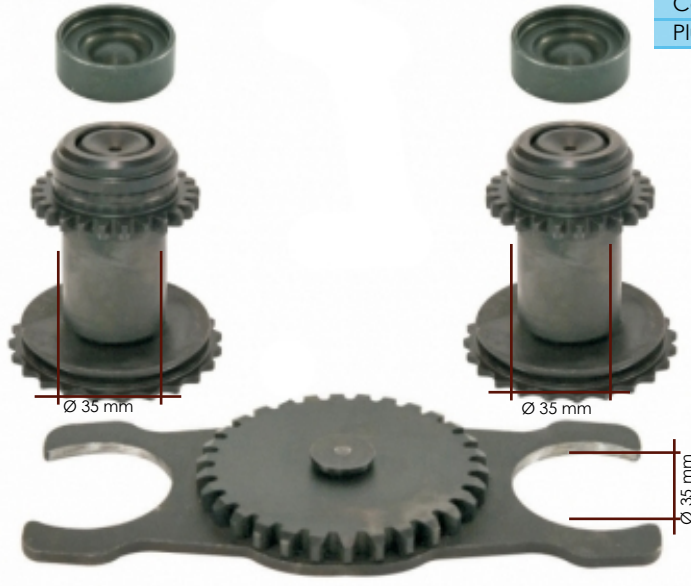

Product №	Name: Calibration Gear R		By car:	Qty.
500171	OEM №	ELSA 1 SERIES	Product description	
Reference №				Calibration Gear R
TT				2
CMSK.5.7				Calibration Shaft Gear
Cheeff				1
096.806				Plug
Cheeff				2
2077				
Avtech				
M0099