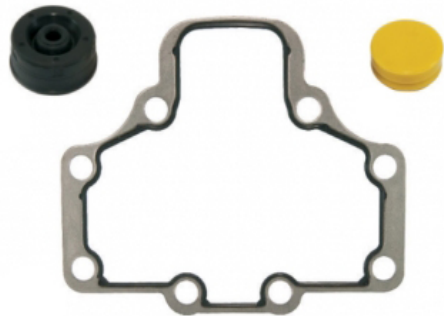

Product №	Name: Caliper Cover Set	By car	Qty.
500163	OEM № 17,5" ... SERIES	Product description	
Reference №		Gasket	1
TT		Plug	1
CWSK.12.4		Sealing Ring	1
Cheeff			
096.802			
Cheeff			
3150			
Avtech			
W0008