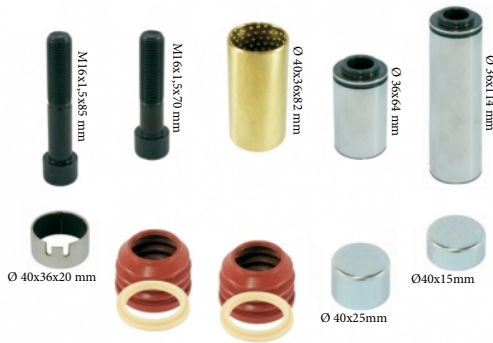

Product №	Name: Caliper Guide & Bush Repair Kit	By car: MB 000 420 5082 - SAF 3.434.3815.00	Qty.
500142	OEM № K004100 - K010766 SN7 - SK7 ... SERIES		
Reference №	Product description		
TT	Caliper Pin 1		
CKSK.6.2	Caliper Pin 1		
Sampa	Pin Bolt 1		
095.598	Pin Bolt 1		
Cheeff	Bellow (Red) 2		
-	Fiber O-ring 2		
Avtech	Bushing 1		
K0054	Bushing 1		
	Bolt Plug 1		
	Bolt Plug 1