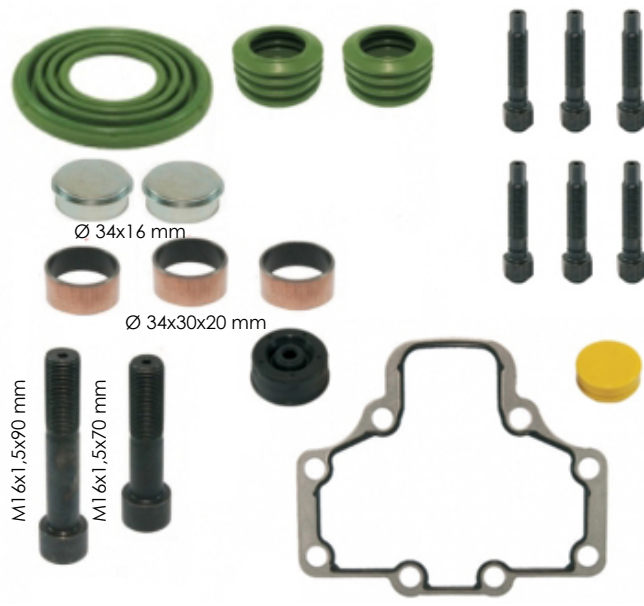

Product №	Name: Caliper Bush Repair Kit	By car: MAN 81.50822.6003 - DAF 1517407	Qty.
500161	OEM № 12.999.580 17,5" ... SERIES	Product description	
Reference №		Dust Cover	1
TT		Pin Bolt	1
CWSK8		Pin Bolt	1
Cheeff		Bellow (Green)	2
095.639		Bushing	3
Cheeff		Bolt Plug	2
3170		Plug	1
Avtech		Sealing Ring	1
W0023		Bolt	8
		Gasket	1