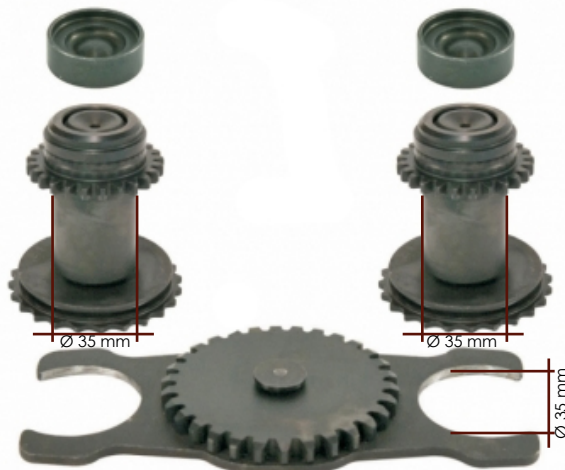

By car: Qty.

Product description	
Calibration Gear L	2
Calibration Shaft Gear	1
Plug	2