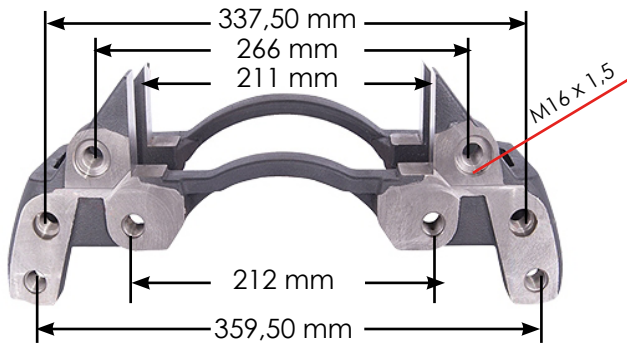

Product №	Name: Caliper Carrier	By car:	Qty.
532033	OEM № K001105	BPW AXLE	
Reference №	Product description		
TT	Caliper Carrier		
-	1		
Sampa			
-			
Cheeff			
-			
Avtech			
-