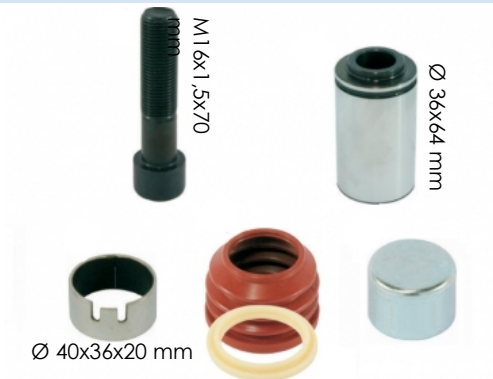

Product №	Name: Caliper Guide & Bush Repair Kit	By car:	Qty.
512252	OEM № SN7 - SK7 ... SERIES		
Reference №	Product description		
TT	Caliper Pin 1		
-	Pin Bolt 1		
Sampa	Bellow (Red) 1		
-	Fiber O-ring 1		
Cheeff	Bushing 1		
-			
Avtech			
-