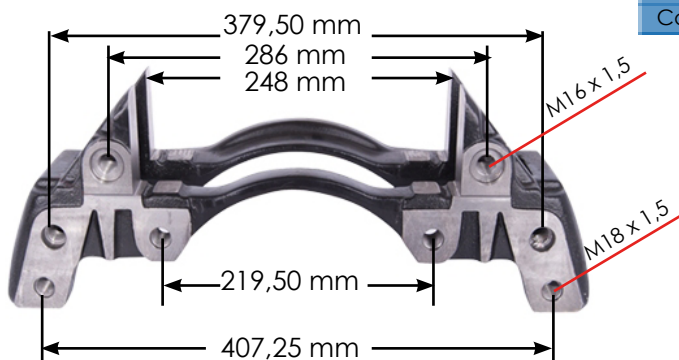

Product №	Name: Caliper Carrier	By car: SCANIA 1756388	Qty.
532028	OEM № K010765 SCANIA OLD MODEL	Product description	
Reference №		Caliper Carrier	1
TT			
-			
Sampa			
-			
Cheeff			
-			
Avtech			
-			

Product №	Name: Caliper Carrier	By car:	Qty.
532030	OEM № K015308 SAF AXLE	Product description	
Reference №		Caliper Carrier	1
TT			
-			
Sampa			
-			
Cheeff			
-			
Avtech			
-			

Product №	Name: Caliper Carrier	By car:	Qty.
532035	OEM № K001278 MAN TGA	Product description	
Reference №		Caliper Carrier	1
TT			
-			
Sampa			
-			
Cheeff			
-			
Avtech			
-