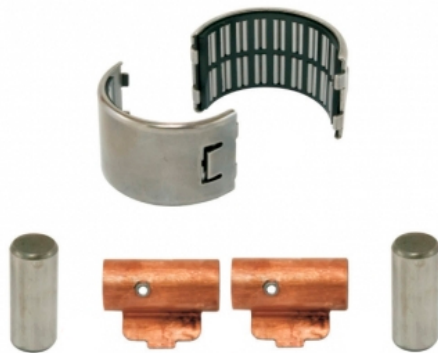

Product №	Name: Roller Bearing Set		By car: VOLVO 3092329 - DAF 1522169	Qty.
500170	OEM № SJ4112	ELSA 1 SERIES	Product description	
Reference №				Calibration Gear L
TT				1
CMSK.3.3				
Cheeff				
095.674				
Cheeff				
2070				
Avtech				
M0075