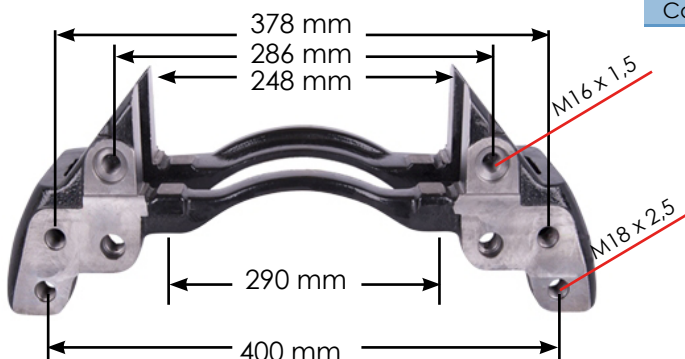

Product №	Name: Adjusting Shaft Gear	By car: DAF 1689314 - 1521259	Qty.
532034	OEM № K015308 DAF TRUCK	Product description	
Reference №		Caliper Carrier	1
TT			
-			
Sampa			
-			
Cheeff			
-			
Avtech			
-