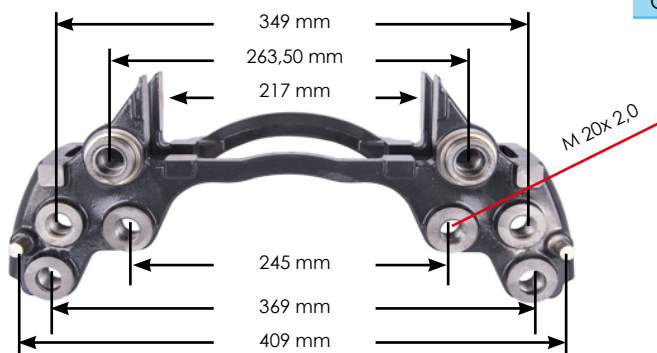

Product №	Name: Caliper Carrier		By car:	Qty.
532036	OEM № 68323539	VOLVO C DUCO		
Reference №	Product description			
TT	Caliper Carrier			
-	1			
Cheeff				
-				
Cheeff				
2315				
Avtech				
-