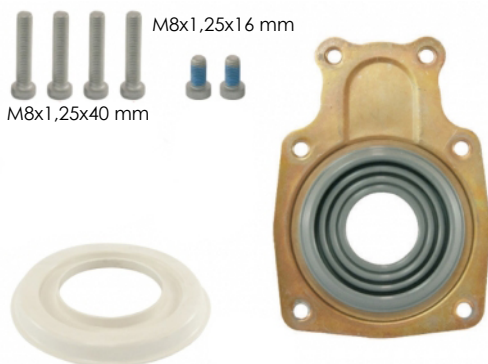

Product №	Name: Caliper Gasket Set		By car:	Qty.
500073	OEM № SJ1212	D3 SERIES	MAN 81.50802.6007 - 81.50822.6007 - MB 000 423 0082 - RENAULT 5001 831 176 - DAF 1522063 RABA 650459 -ZF 0501 208 810 - 0501 209 883 - EVOBUS 82853884410 - DENNIS 6535631 - 65507910	
Reference №	Product description			
TT	Dust Cover Cap 1			
CMSK.6	Plastic Cap - Big 1			
Cheeff	Caliper Bolt 4			
095.689	Caliper Bolt 2			
Cheeff				
2098				
Avtech				
M0105