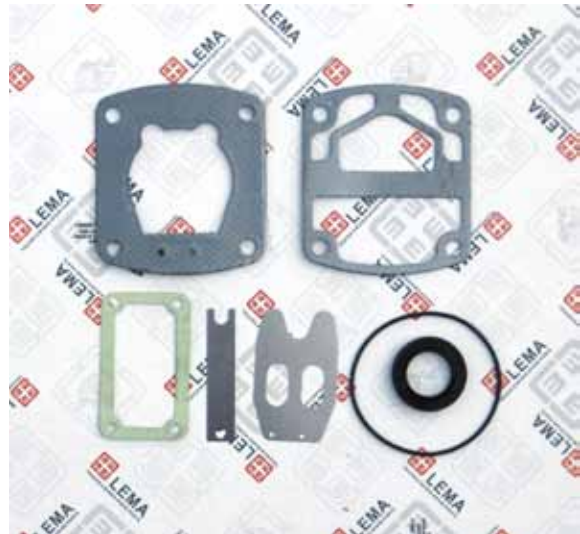

LE.MA ref.: 27840.10

**KIT GUARNIZIONI + LAMELLE
GASKETS + VALVES KIT**

Tipo Compressore / Air compressor type:
MARELLI ACX69 D
1 CYL - Ø 80 mm - 250 cm³

OEM compressore / OEM air compressor:
500310901-98465001

OEM kit:

Applicazione/Vehicle application:
IVECO Eurocargo-EuroTech-EuroStar-EuroTrakker