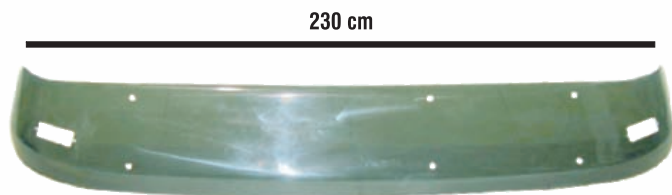

81970106007

CABIN & BODY PARTS FOR MAN

F 2000

Kahveci Ref.	Oem Ref.
--------------	----------

M500.5050
83637010504

SUN VISOR
MOUNTING KIT

M500.5029
81637350024

M500.5011
81418600058
81418600069