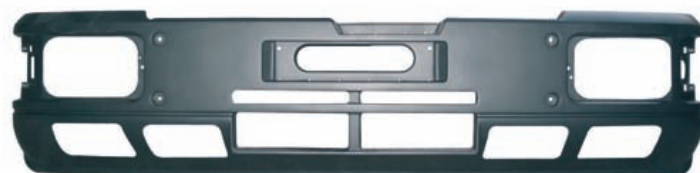

M500.5260
81416104072
81416105296