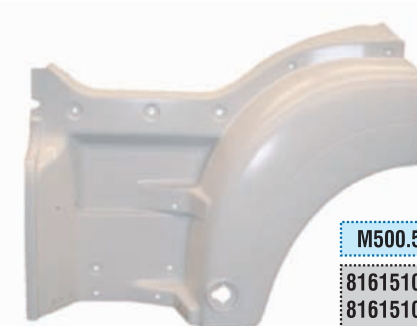

M500.5427

81615100585
81615100491
81615100757

M500.5322

81615100644
81615100680
81615100736
81615100380
81615100738

M500.5321

81615100643
81615100679
81615100735
81615100739
81615100351
81615100355
81615100737