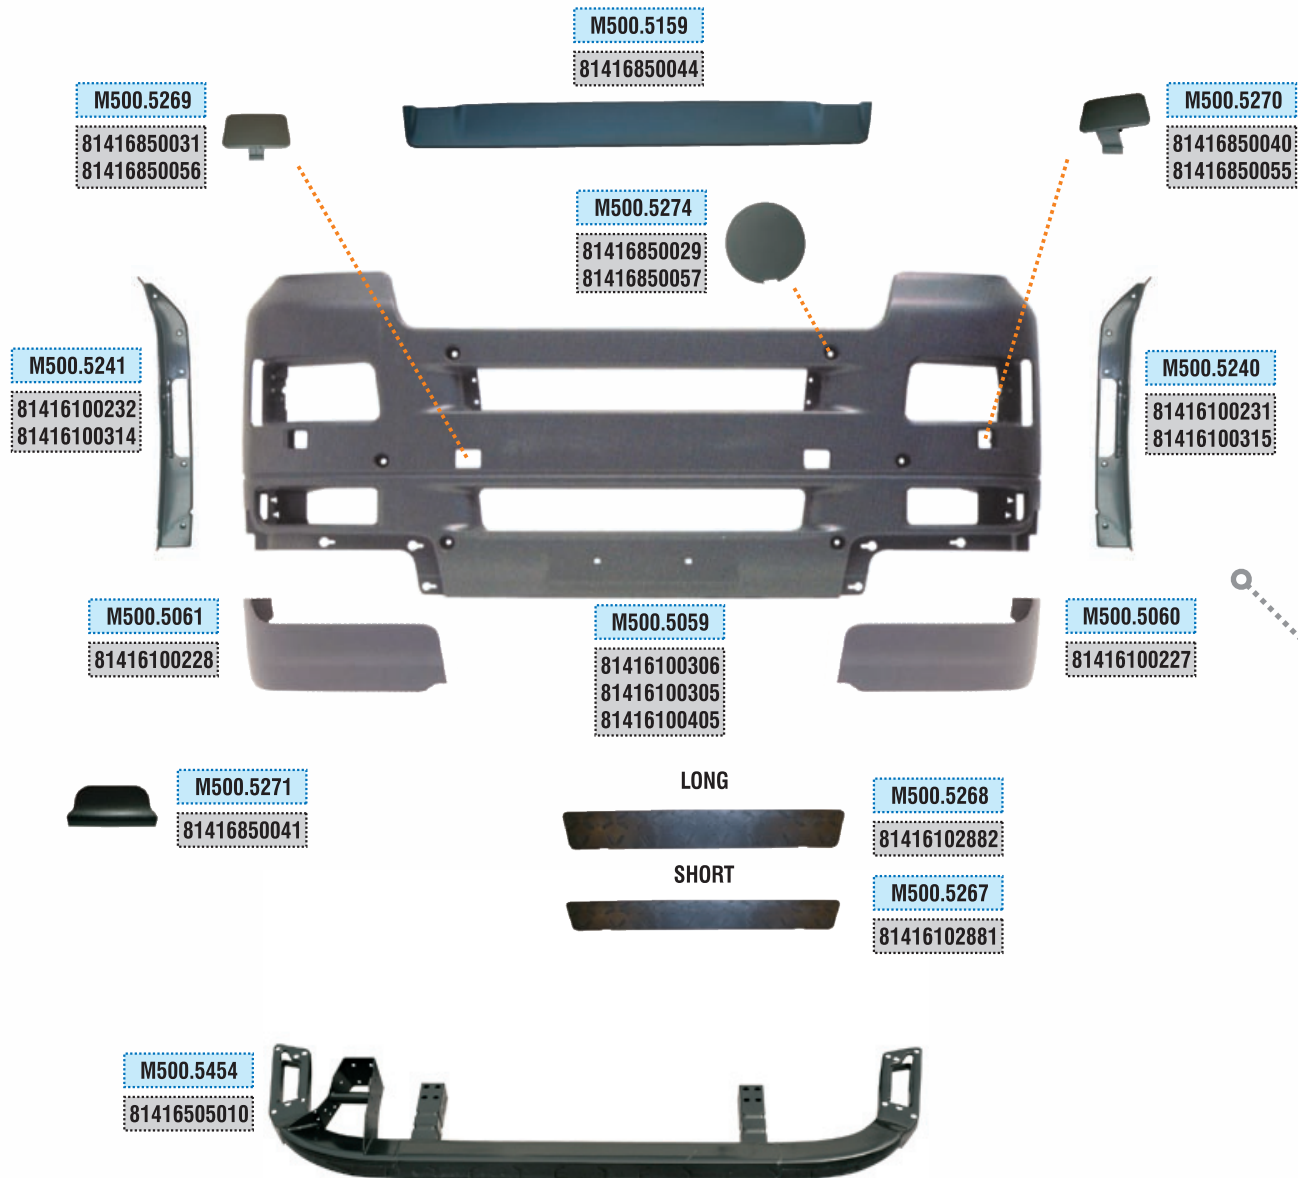

M500.5155	M500.5057
81624100047	81624100049

1st Series

M500.5273
81624400041
81624400050

1st Series

M500.5272
81624400039
81624400049
81624400037

CABIN & BODY PARTS FOR MAN

TG-A XL-XXL CAB.

Kahveci Ref. **Oem Ref.**