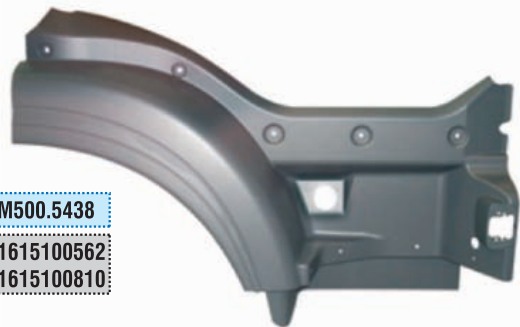

CABIN & BODY PARTS FOR MAN

TG-L 12.180

Kahveci Ref. **Oem Ref.**

M500.5438
81615100562
81615100810