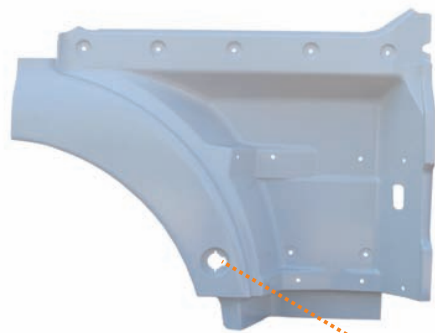

81637316611

M500.5295

81637310261
81637310313

With Fitting Brackets

CABIN & BODY PARTS FOR MAN

TG-A XL-XXL CAB.

Kahveci Ref. **Oem Ref.**

M500.5063
81615100402
81615100332
81615100406
81615100400
81615100706
81615100704