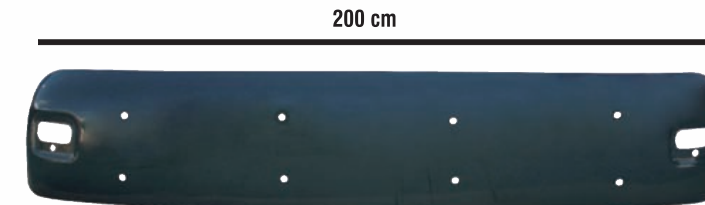

STEEL

CABIN & BODY PARTS FOR MAN

TG-S / TG-A L-LX
CONSTRUCTION VEHICLE

Kahveci Ref. **Oem Ref.**

M500.5434
81615100364
81615100454
81612100726

M500.5433
81615100363
81615100455

M500.5342
81637010060
81637010047