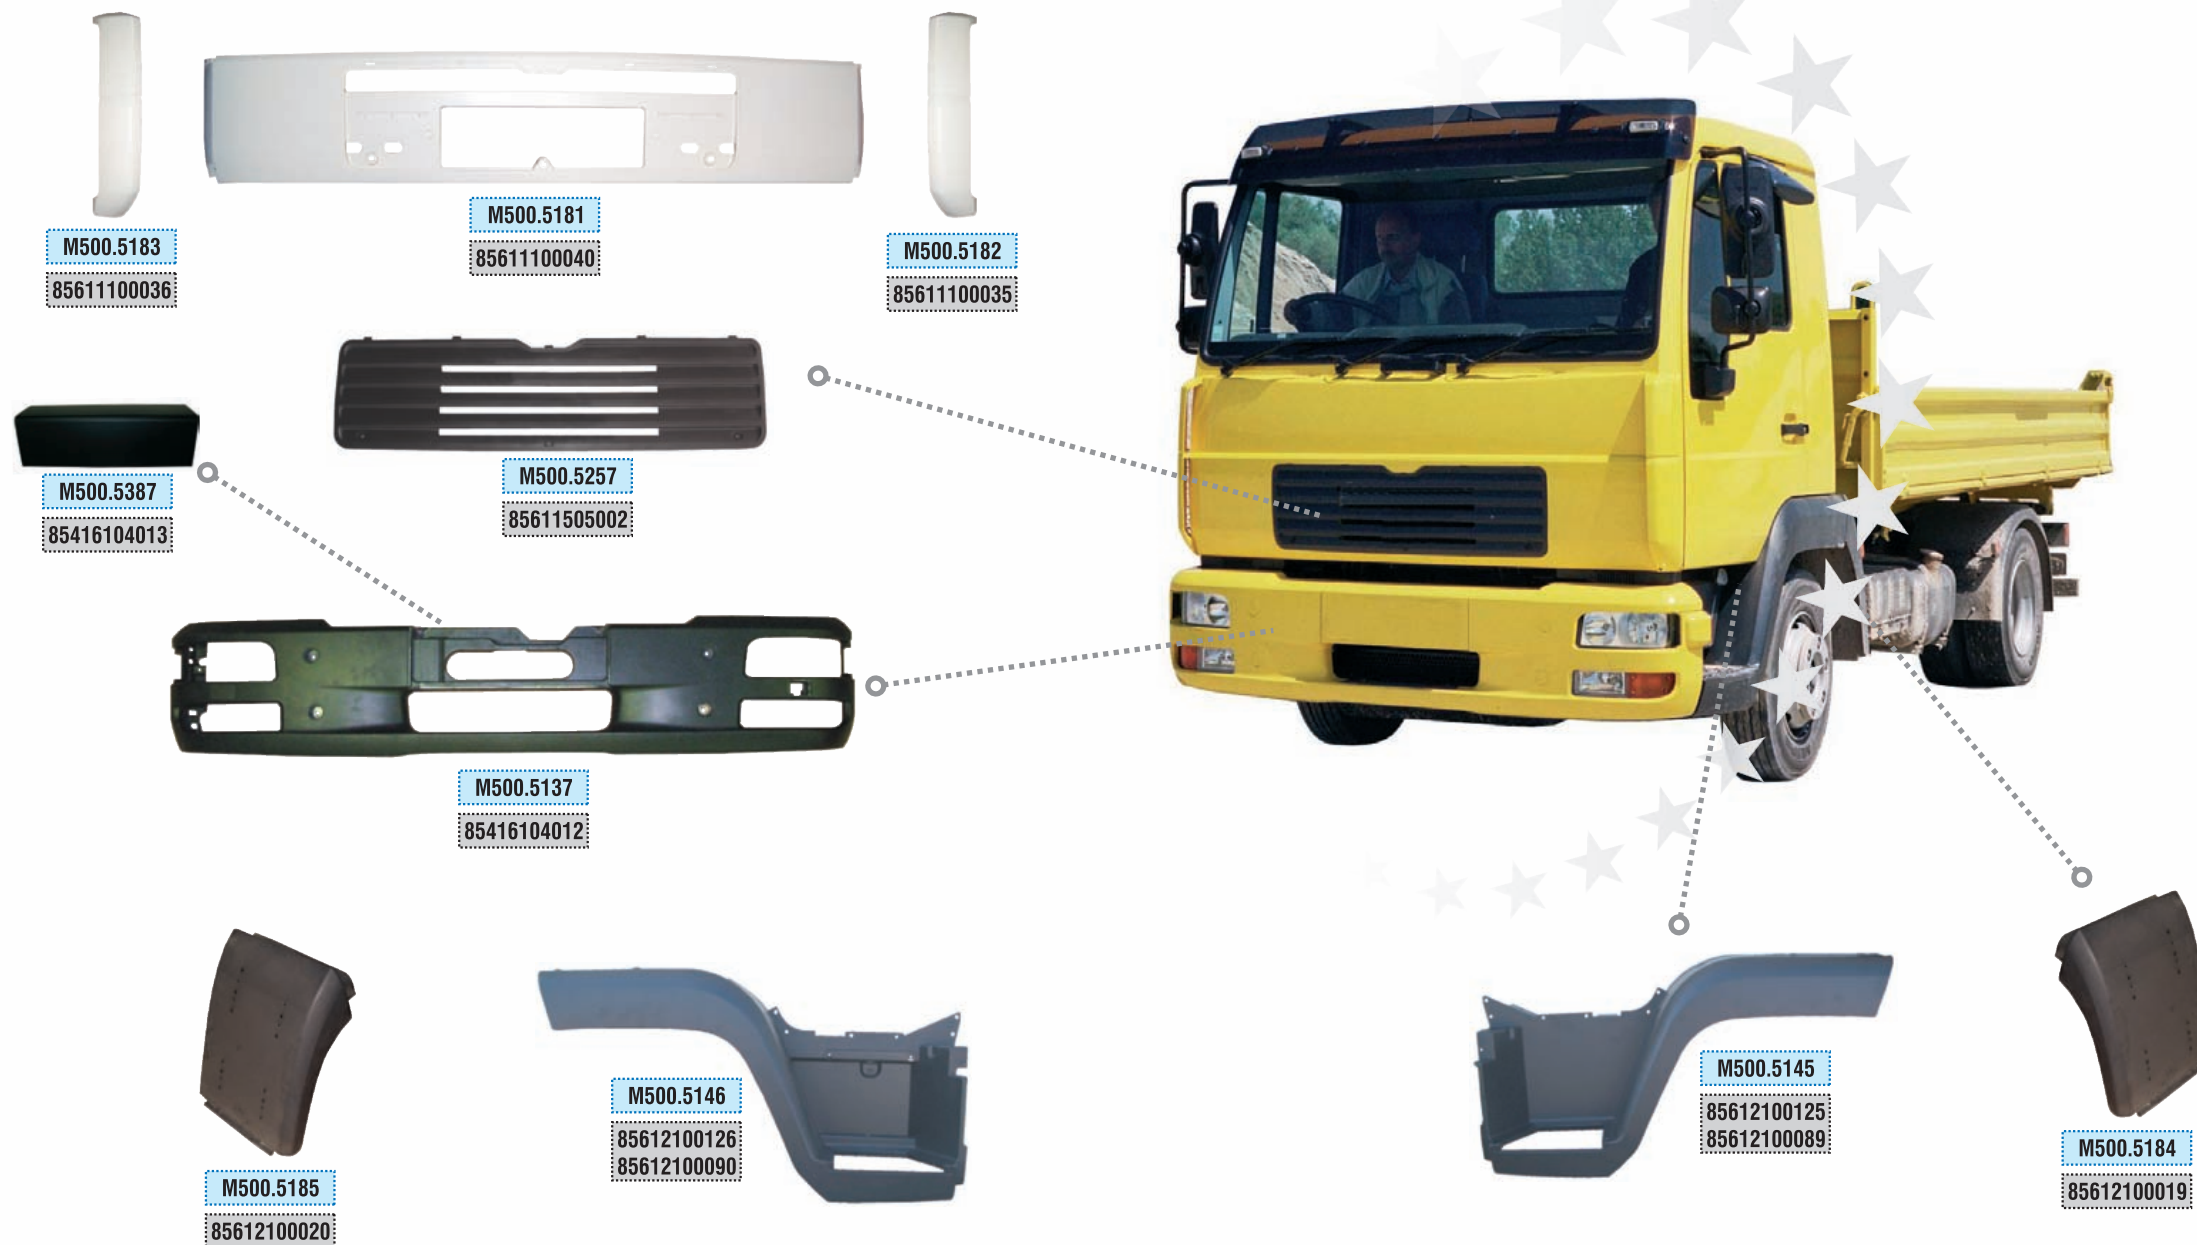

CABIN & BODY PARTS FOR MAN

LE 2000

Kahveci Ref. Oem Ref.