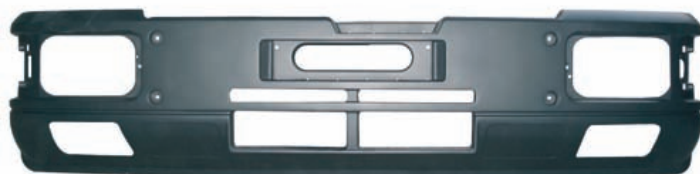

M500.5259
81416104071
81416104080
81416105295
81416105303