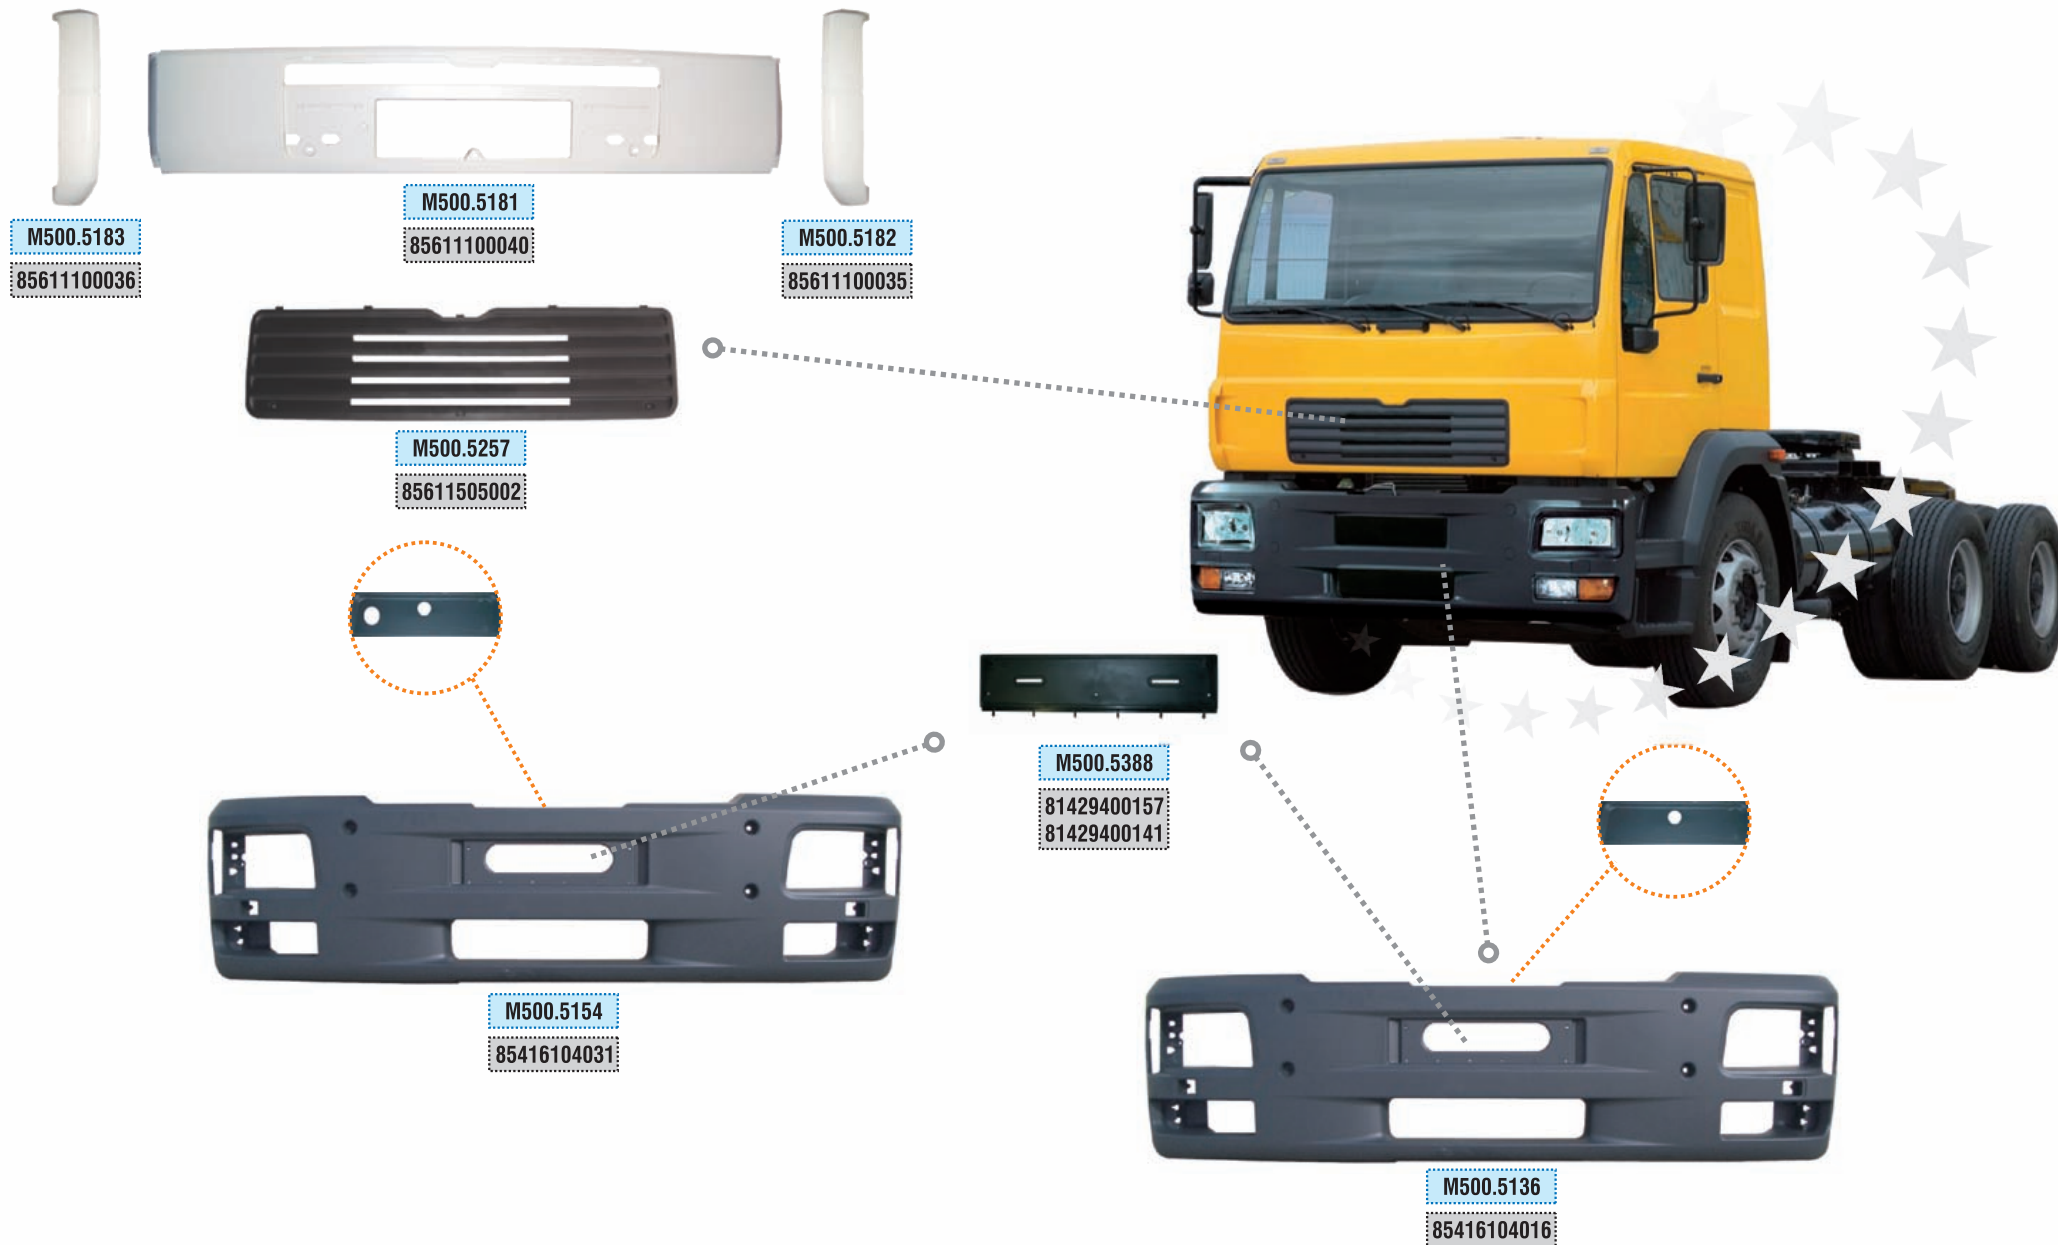

Kahveci Ref. Oem Ref.

M 2000

CABIN & BODY PARTS FOR MAN

M 2000

Kahveci Ref.

Oem Ref.

L 2000

CABIN & BODY PARTS FOR MAN