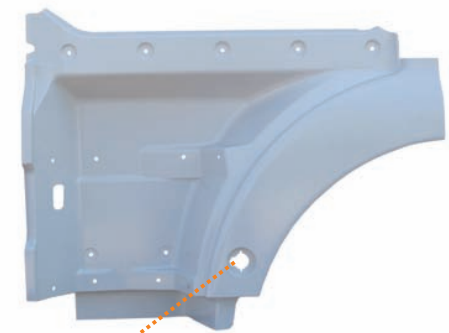

81637316611

M500.5295

81637310261
81637310313

With Fitting Brackets

CABIN & BODY PARTS FOR MAN

TG-A XL-XXL CAB.

Kahveci Ref. **Oem Ref.**

M500.5063
81615100402
81615100332
81615100406
81615100400
81615100706
81615100704