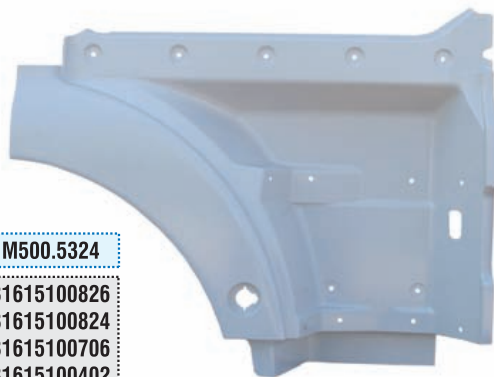

M500.5454
81416505010

CABIN & BODY PARTS FOR MAN

TG-X

Kahveci Ref. **Oem Ref.**

221 cm

M500.5325
81637010057

M500.5334
81418600144

M500.5324
81615100826
81615100824
81615100706
81615100402
81615100332