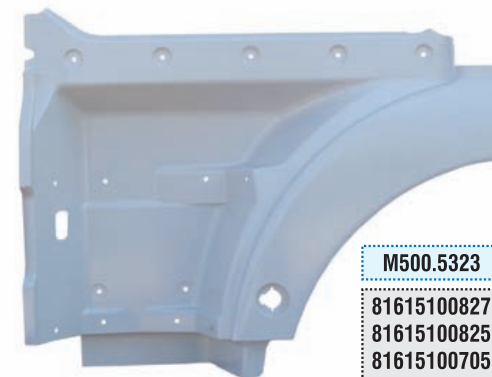

M500.5454
81416505010

CABIN & BODY PARTS FOR MAN

TG-X

Kahveci Ref. **Oem Ref.**

221 cm

M500.5325
81637010057

M500.5334
81418600144

M500.5324
81615100826
81615100824
81615100706
81615100402
81615100332