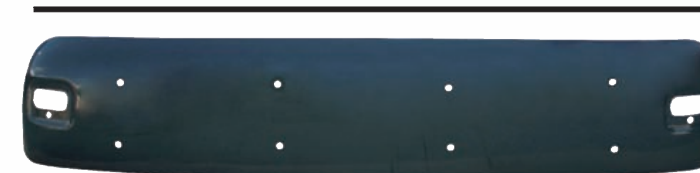

M500.5342

81637010060

81637010047