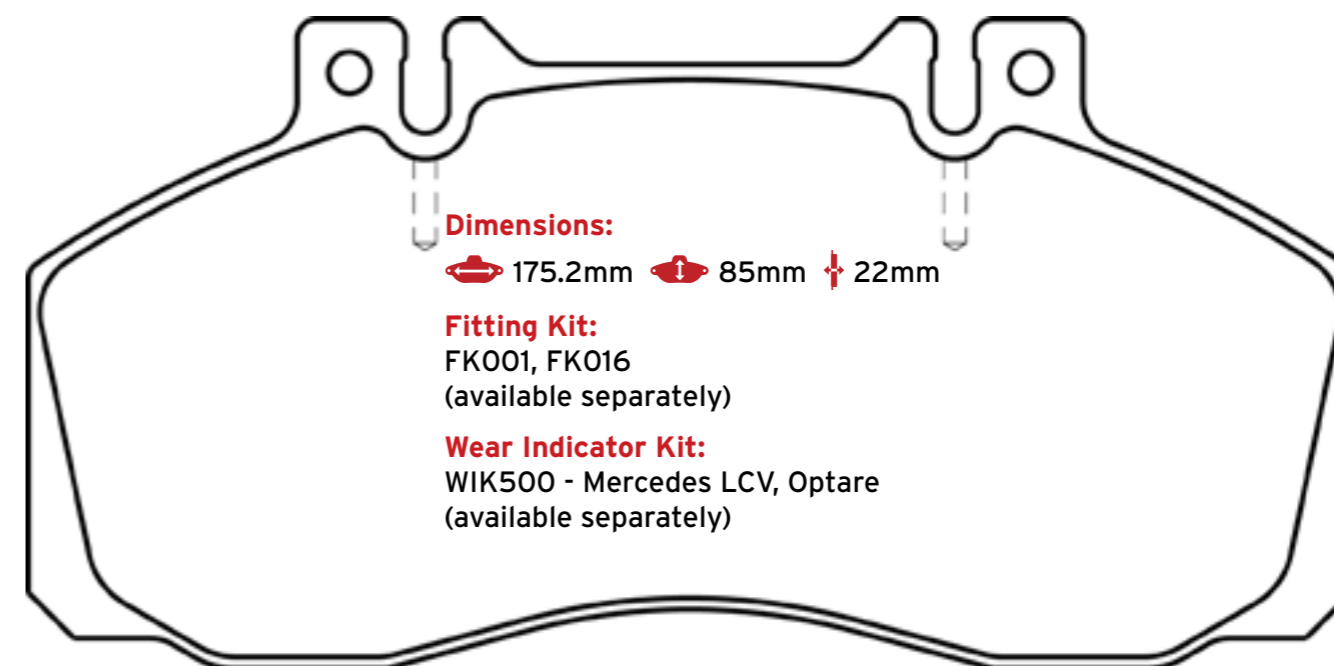

Dimensions:

175.2mm 77mm 21mm

Fitting Kit:

FK001
(available separately)

MERCEDES TRUCK & BUS, OPTARE BUS

CVP002

C2004 (PAGID)
29835 (TEXTAR) (WVA)

Meritor 2x60 Reaction Beam (B-Frame)