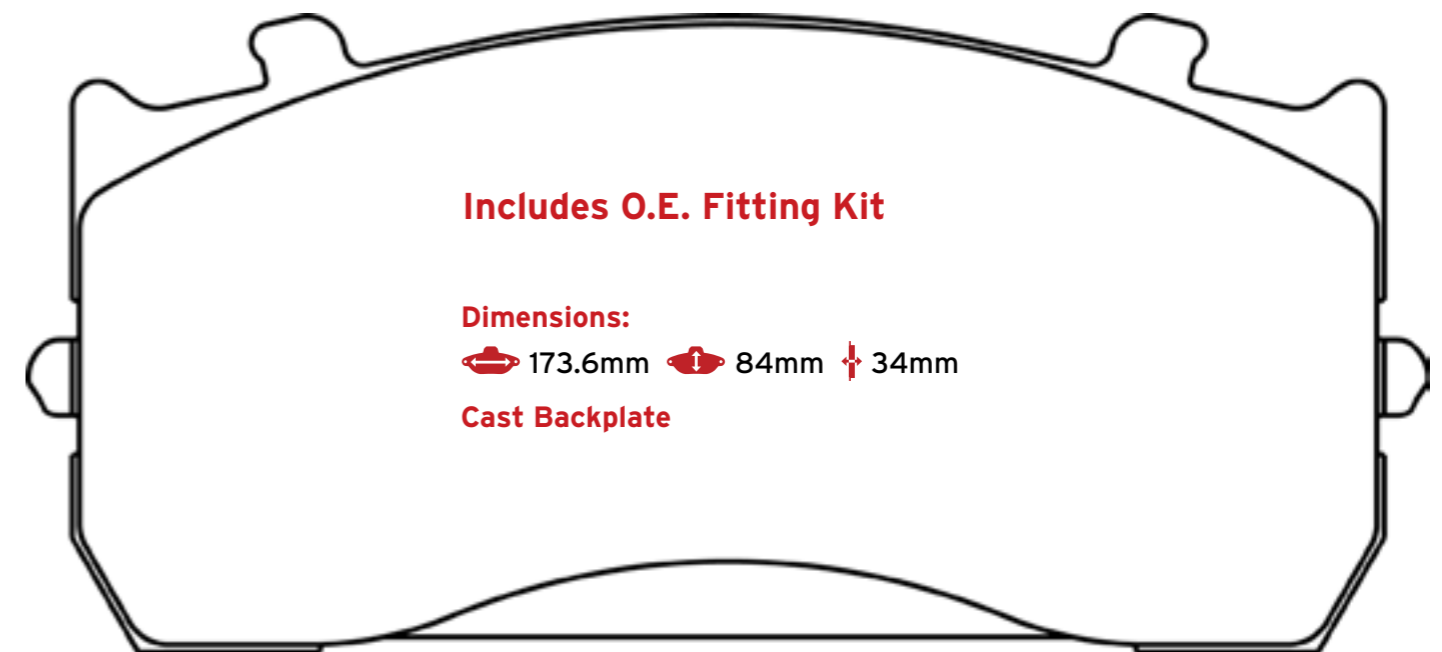

CVPO35K

C1008 (PAGID)
29148 (TEXTAR) (WVA)

Knorr Bremse SB5000