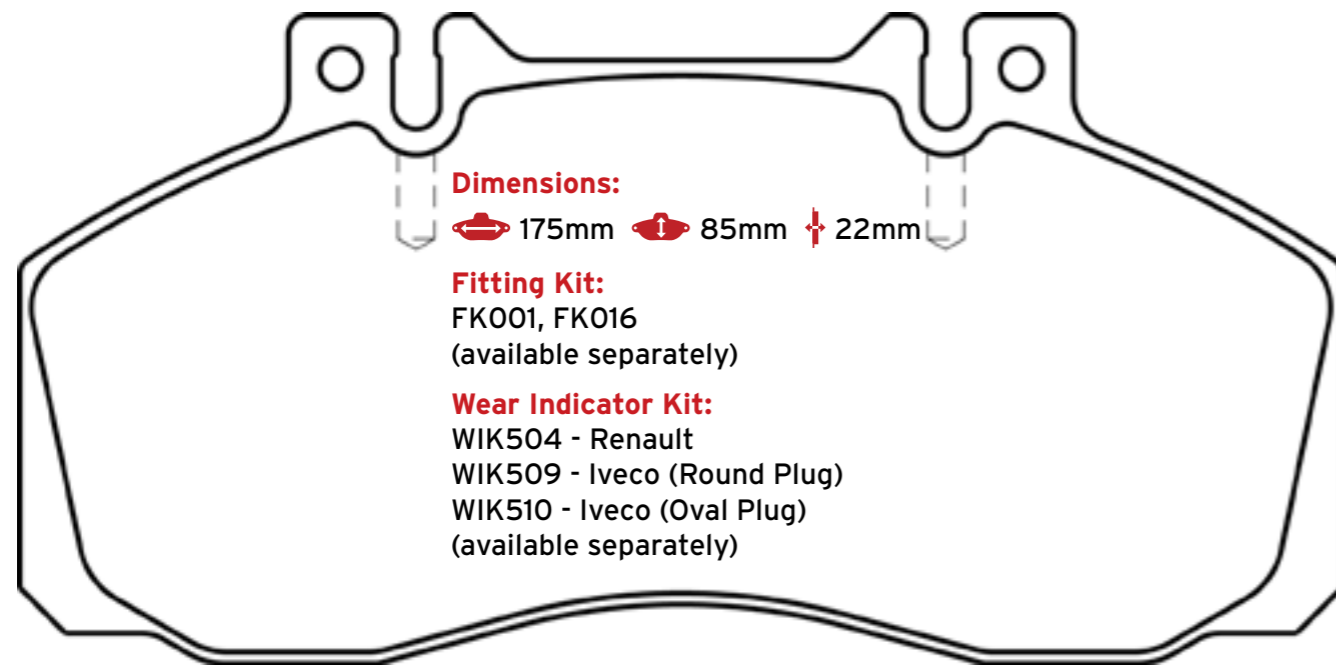

CVP016

IVECO, RENAULT

C2006 (PAGID)
29065 (TEXTAR) (WVA)

Meritor 2x60 Reaction Beam (B-Frame)