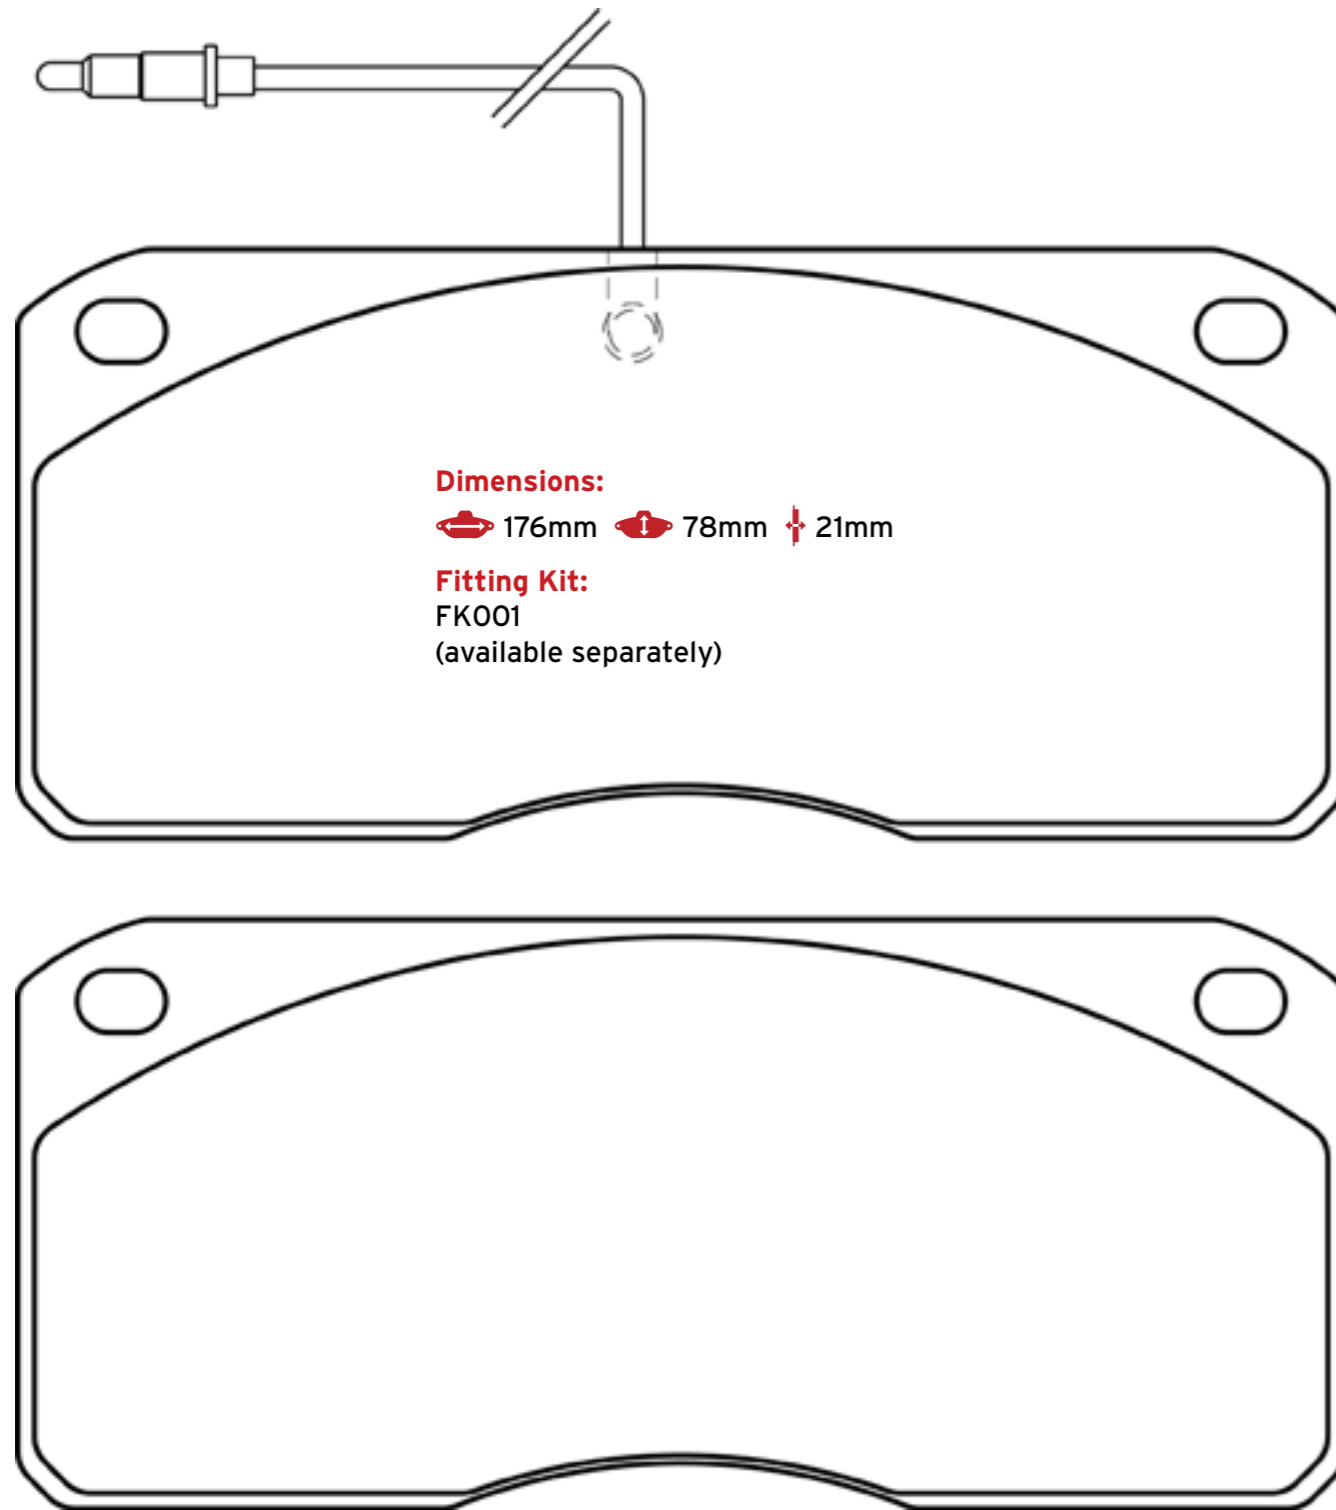

CVP008

FORD, VOLVO

C2020 (PAGID)
29039 (TEXTAR) (WVA)

Meritor 2x68 Reaction Beam (B-Frame) Handed Pads

DENNIS SPECIALIST VEHICLES, RENAULT