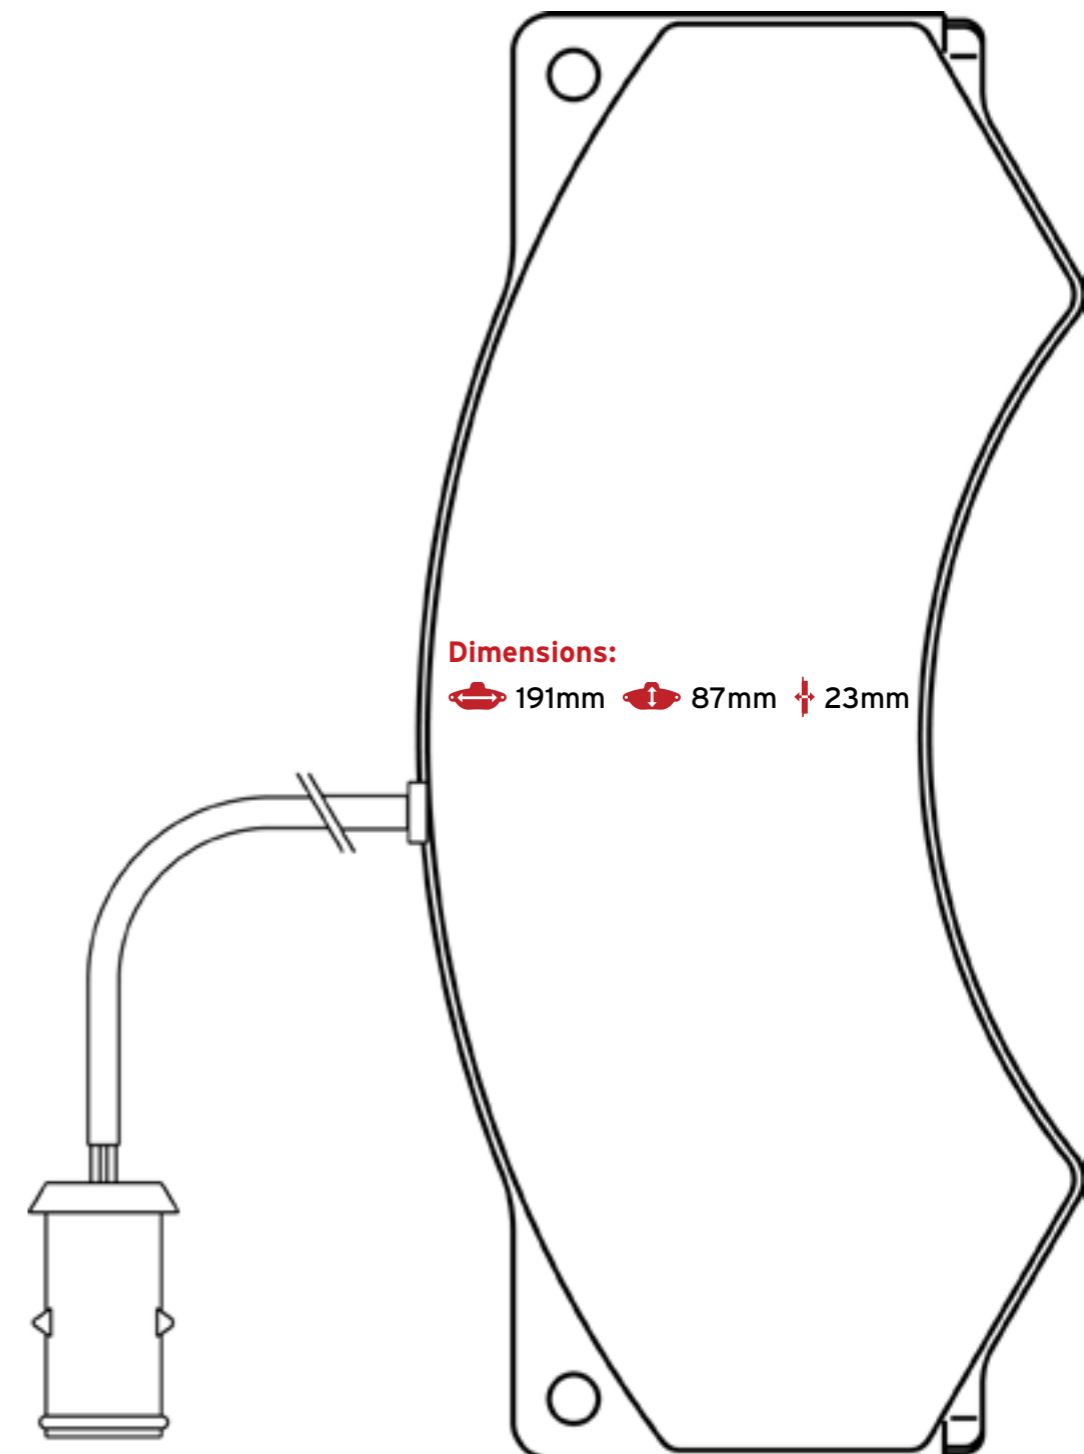

CVP005

C4052 (PAGID)
29029 (TEXTAR) (WVA)

Wabco (Type 4) 2x56 Opposed Piston (456-0)