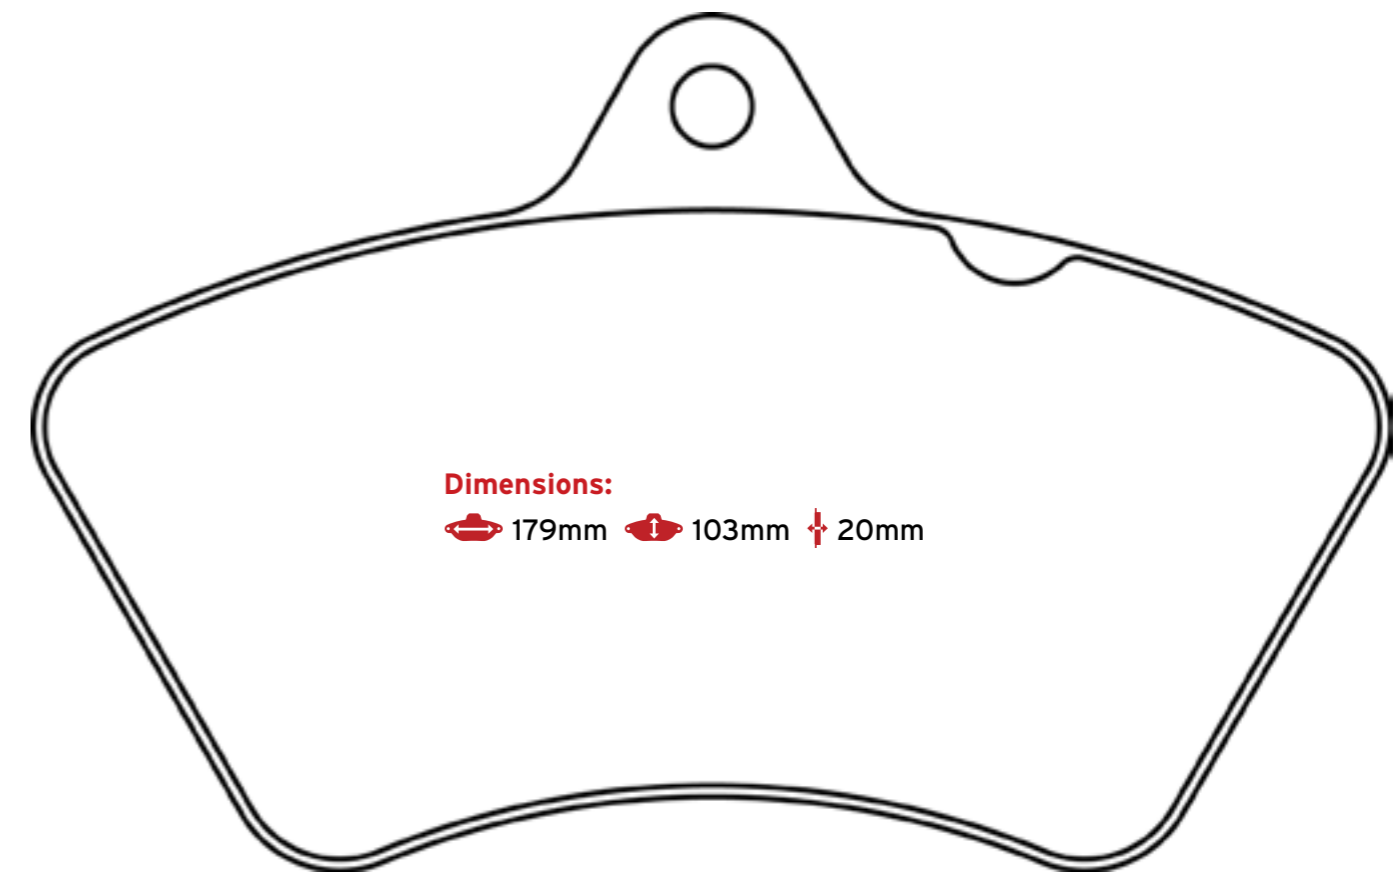

CVP319

C1000 (PAGID)
29498 (TEXTAR) (WVA)

Knorr Bremse 2V/H20