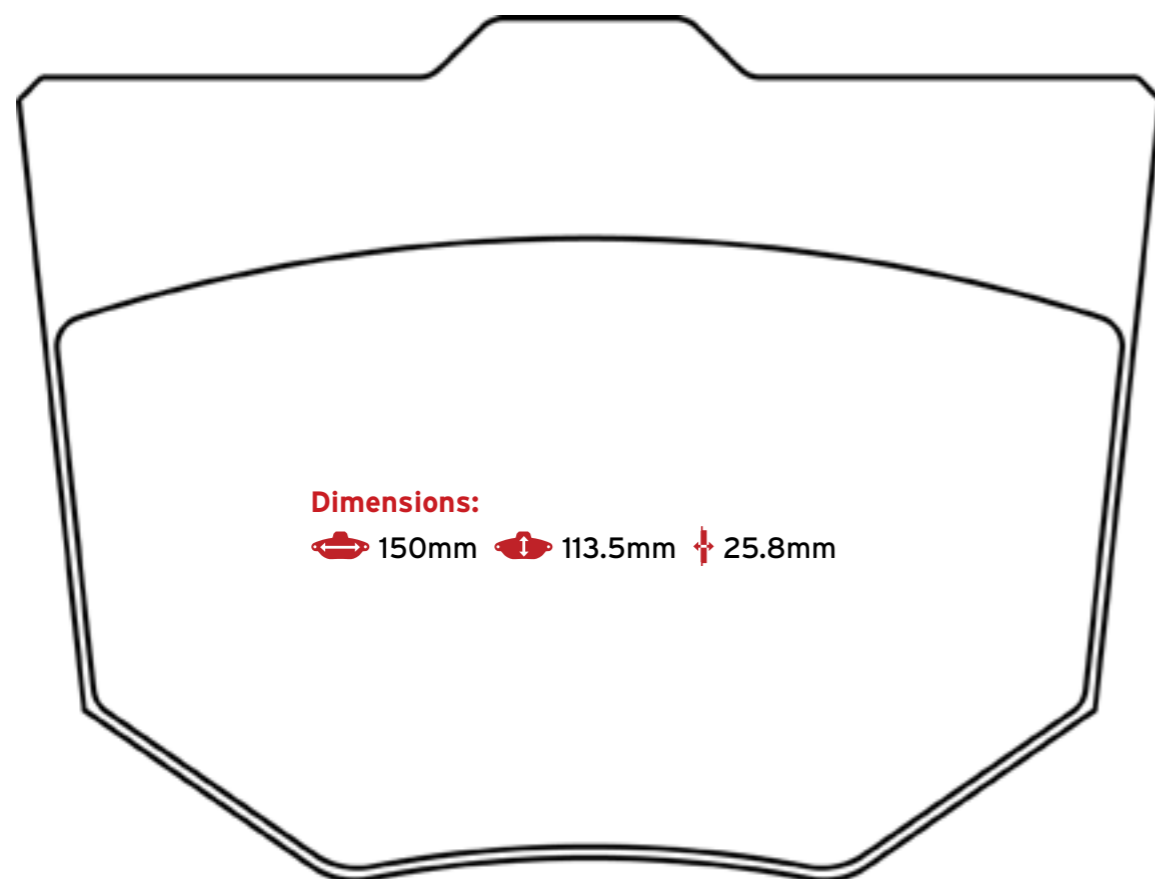

29626
(TEXTAR) (WVA)

PERLINI

C4004 (PAGID)

Wabco

IVECO

29688
(TEXTAR) (WVA)

Knorr Bremse K65 (8 Pads in Set)

Brake Pad Drawings and Specifications