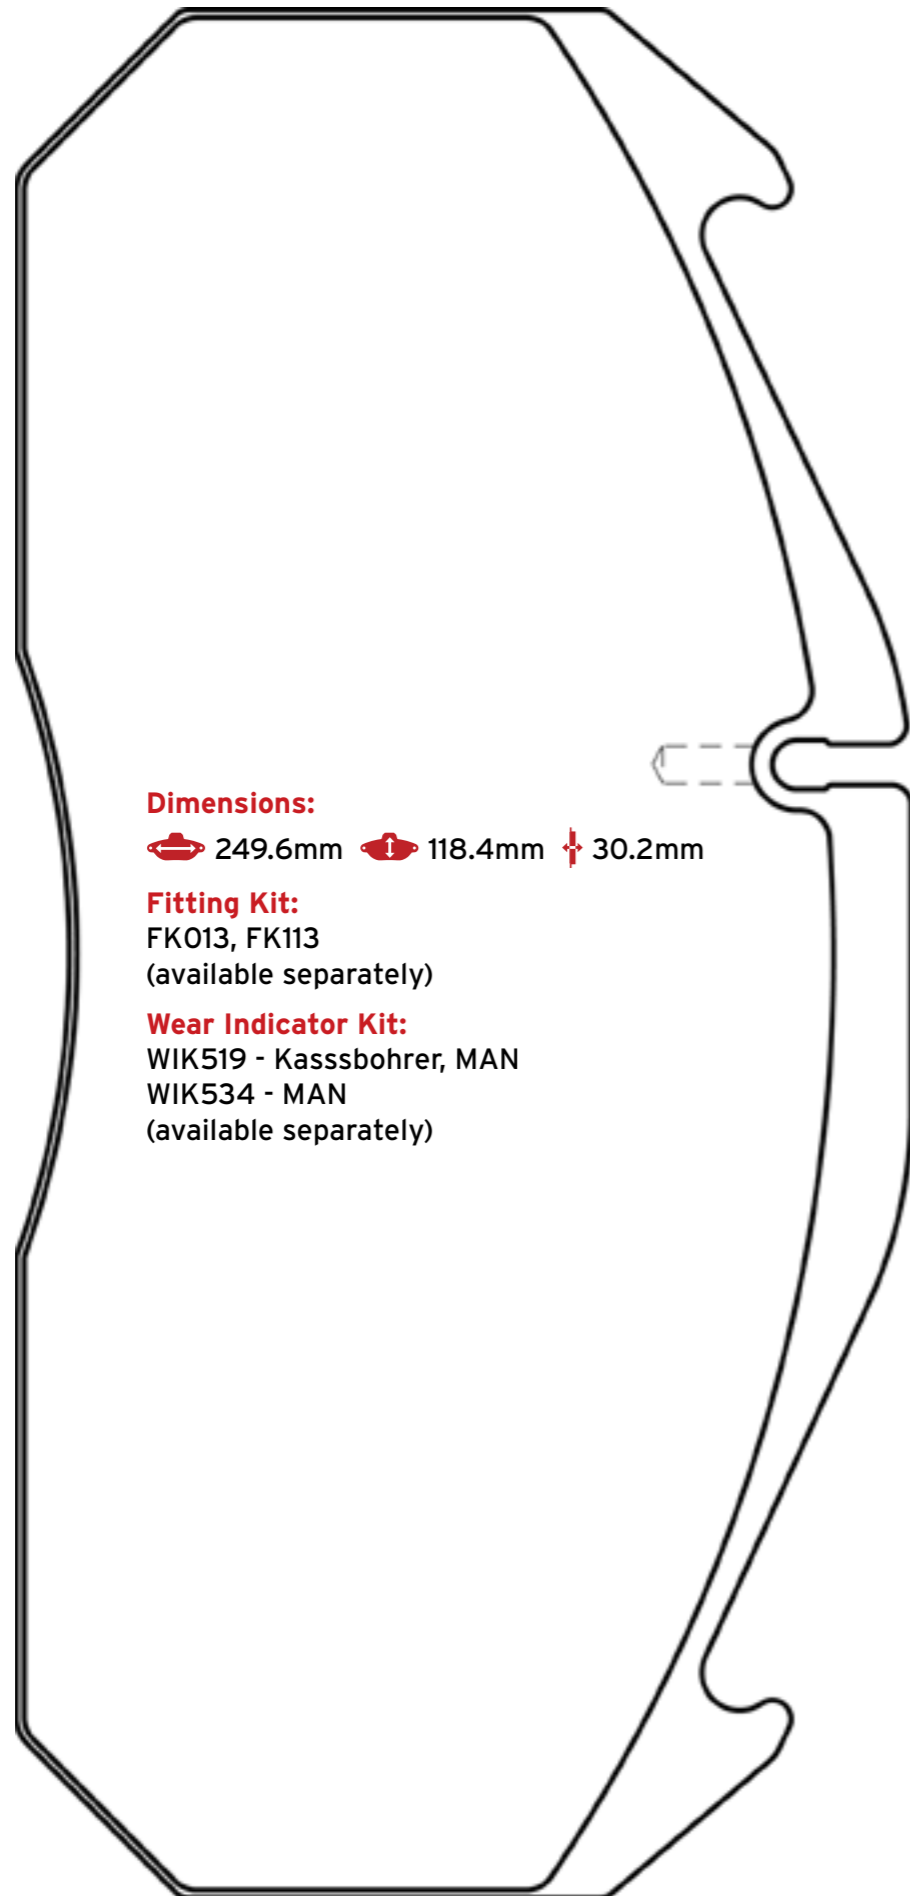

Wabco 450-FO

CVP018

KASSBOHRER BUS, MAN

C2011/C2023 (PAGID)
29053/29114 (TEXTAR) (WVA)
(OVERSIZED BACKPLATE)

Meritor D3 (Oversize Backplate) D-Elsa 1

Dimensions:

249.6mm 118.4mm 30.2mm

Fitting Kit: