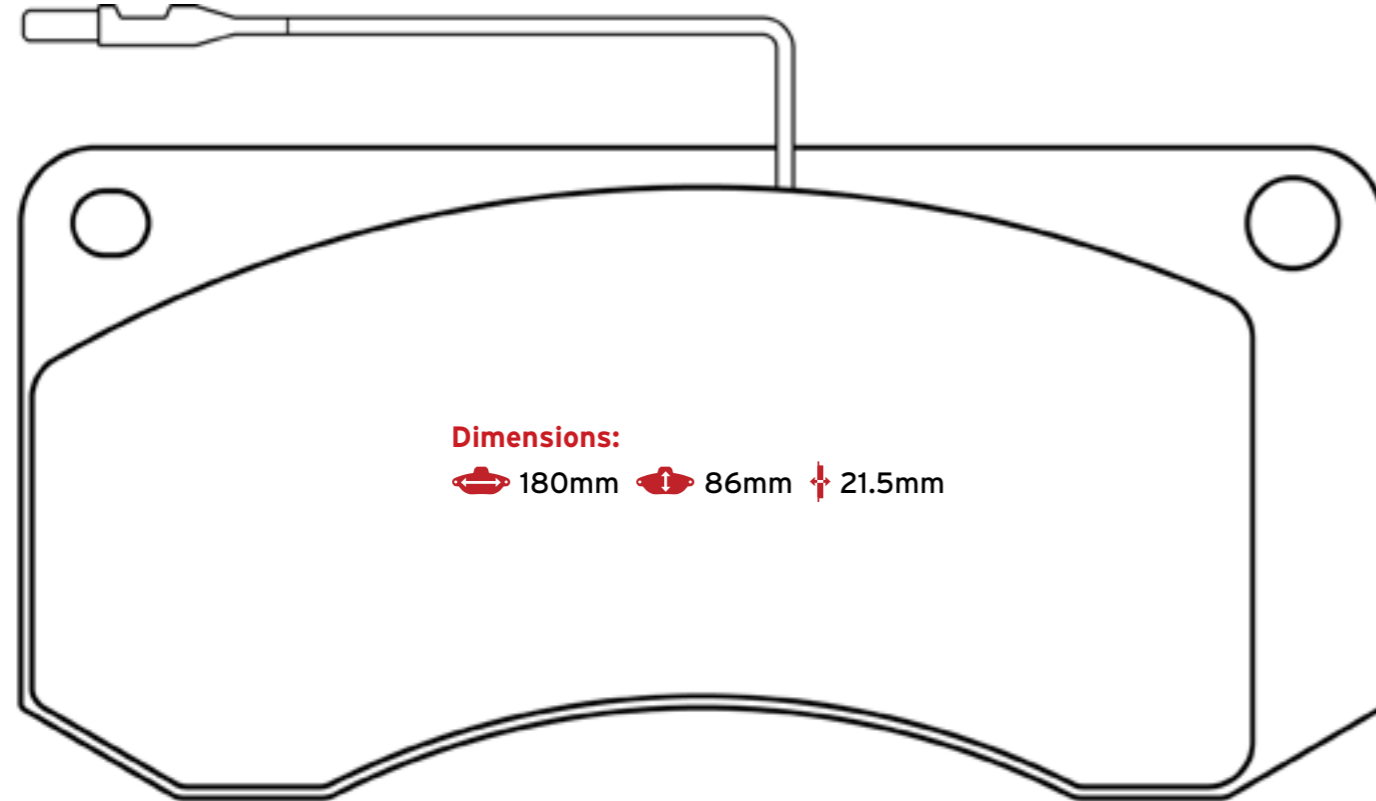

CVP006

DENNIS SPECIALIST VEHICLES, RENAULT

C9002 (PAGID)
29013 (TEXTAR) (WVA)

Bendix SEE 2x67

Dimensions:

180mm 86mm 21.5mm