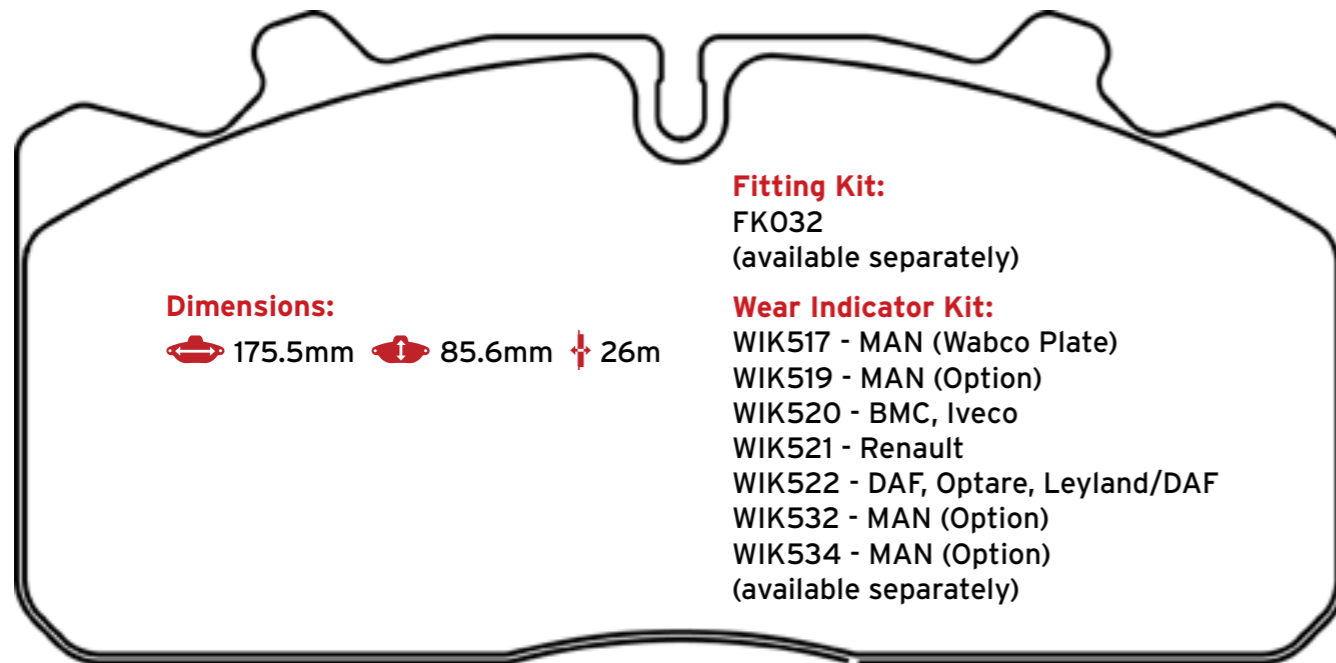

CVPO32

C4032 (PAGID)
29088 (TEXTAR) (WVA)

BMC (BLUEBIRD) BUS, DAF, IVECO, LEYLAND/DAF, MAN, OPTARE BUS, RENAULT,
SMB TRAILER AXLES, TVM BUS

Wabco Pan-17