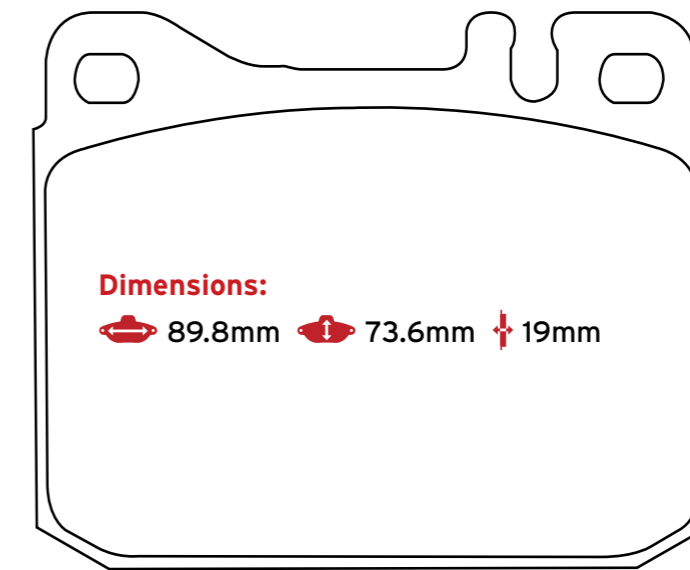

Dimensions:

150mm 81.5mm 20.3mm

MERCEDES

29581
(TEXTAR) (WVA)

C5006 (15mm Thick) (PAGID)
C5008 (19mm Thick) (PAGID)

Teves

Dimensions:

89.8mm 73.6mm 19mm