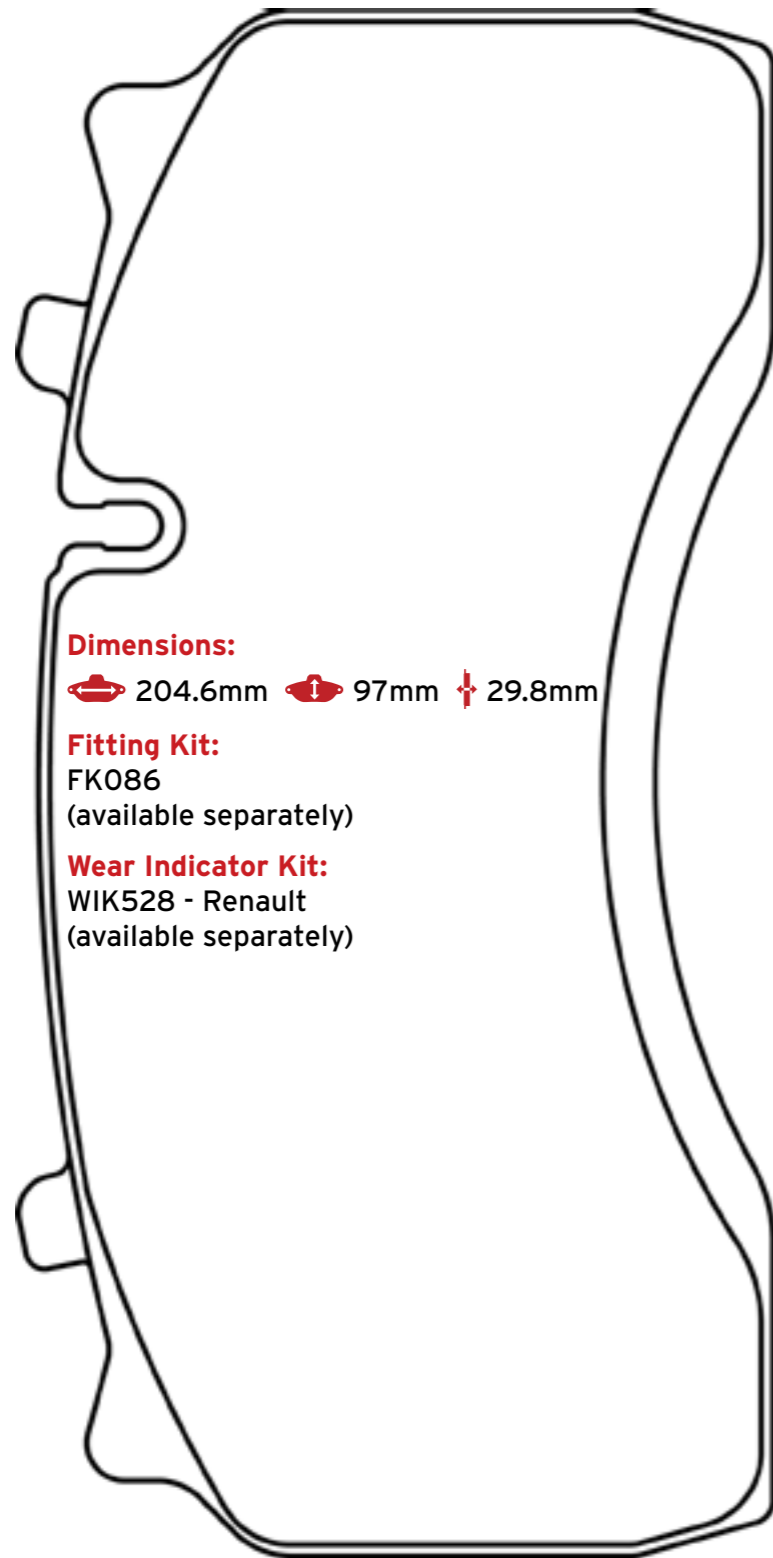

CVP087

RENAULT

C4056 (PAGID)
29142 (TEXTAR) (WVA)

Wabco Pan 19-2

Dimensions:

204.6mm 97mm 29.8mm

Fitting Kit:

FK086
(available separately)

Wear Indicator Kit:

WIK528 - Renault
(available separately)

ERF, MAN, MERITOR/ROR TRAILER AXLES, NEOPLAN BUS,
RENAULT TRUCK & BUS, VOLVO BUS