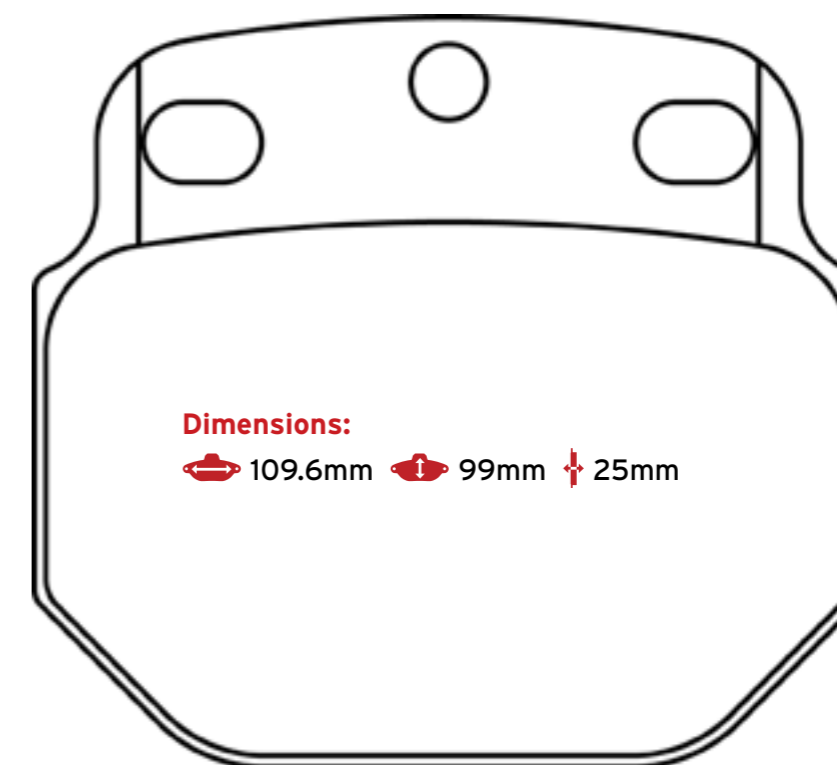

Brake Pad Drawings and Specifications