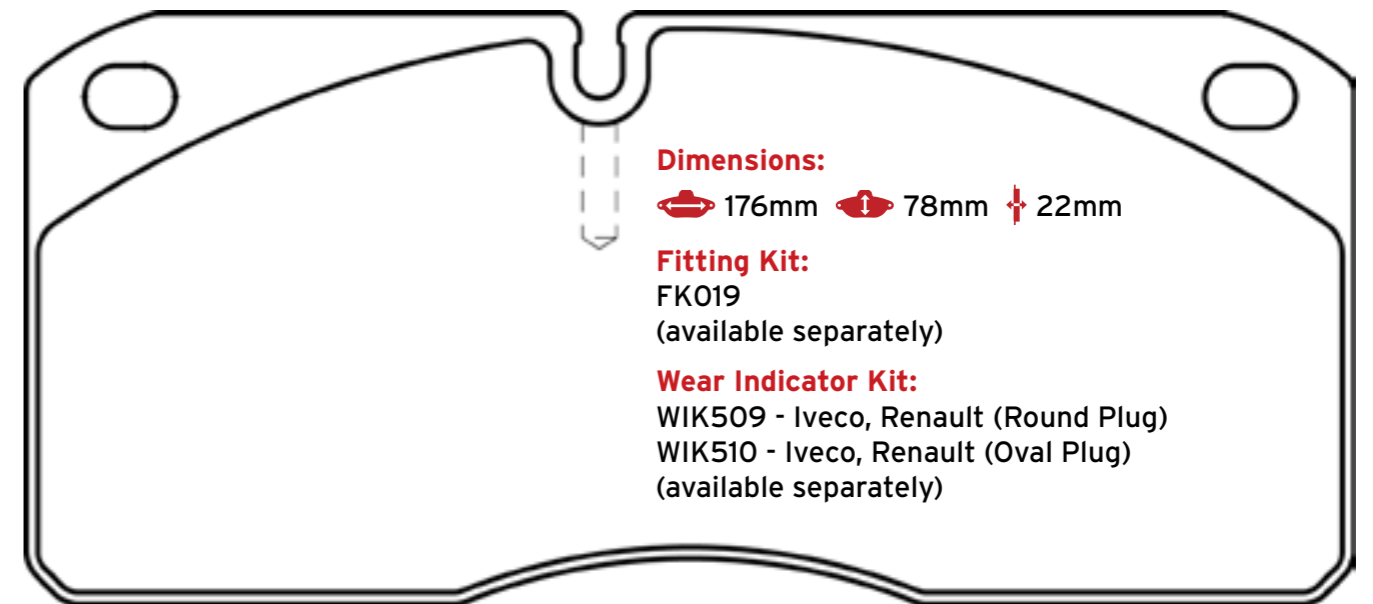

Dimensions:

176mm 78mm 22mm

Fitting Kit:

FK019
(available separately)

Wear Indicator Kit:

WIK509 - Iveco, Renault (Round Plug)
WIK510 - Iveco, Renault (Oval Plug)
(available separately)

CVPO20K

C1004-Steel/C1014-Cast (PAGID)
29087-Steel/29202-Cast (TEXTAR) (WVA)