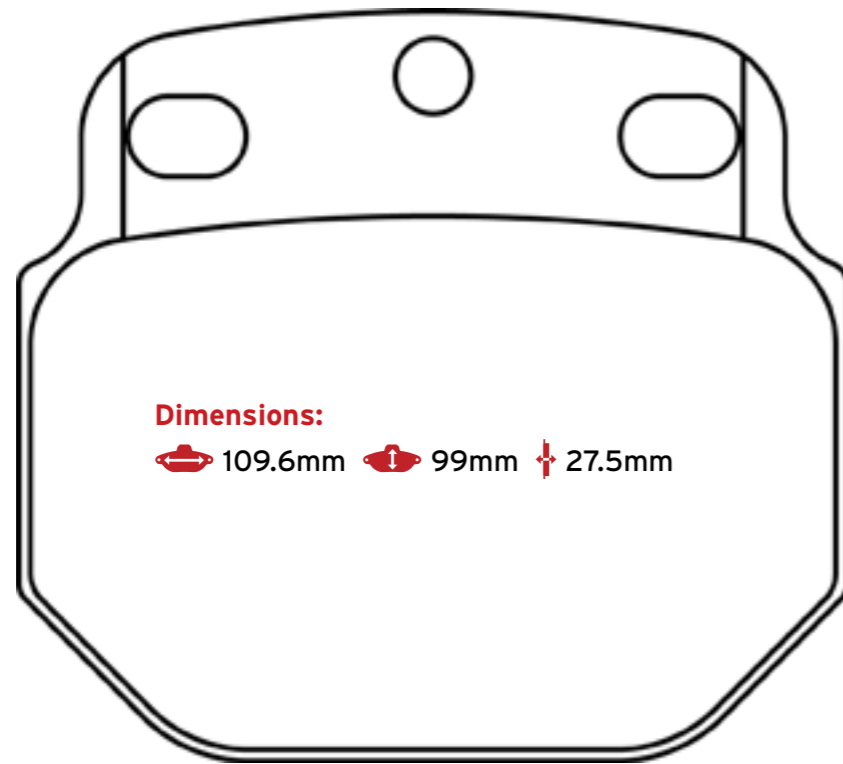

Dimensions:

109.6mm 99mm 27.5mm

BOVA BUS, DAF BUS, KASSBOHRER BUS

29969
(TEXTAR) (WVA)

Knorr Bremse K85 4 X Opposed Piston (8 Pads in Set)

Dimensions:

139.5mm 121mm 34.5mm

Fitting Kits