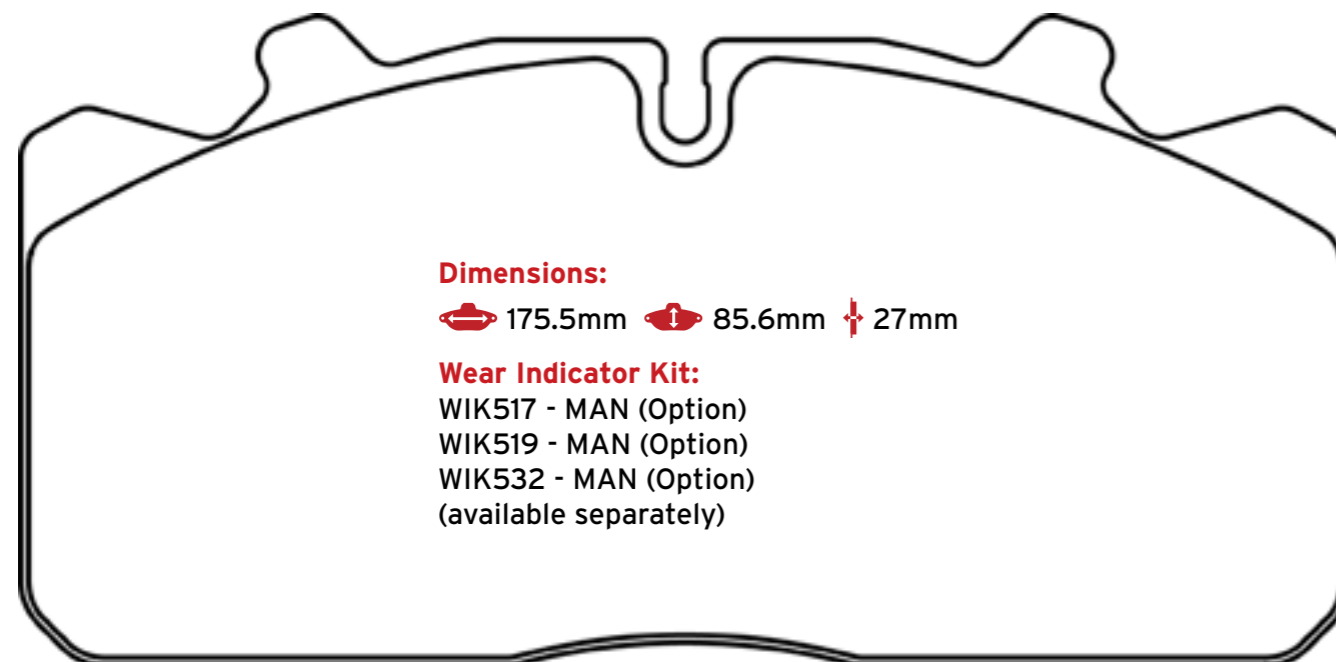

CVPO33

C4033 (PAGID)
29091 (TEXTAR) (WVA)

MAN

Wabco Pan-17