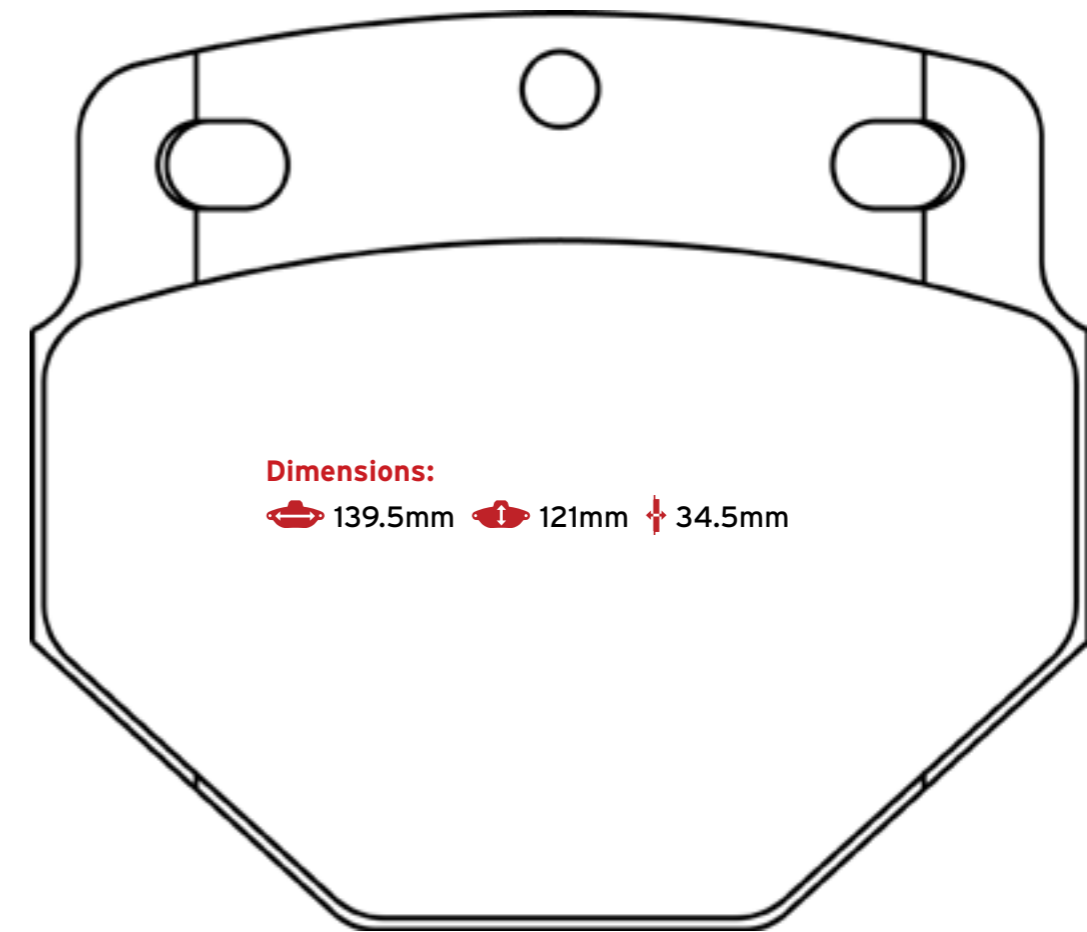

Dimensions:

109.6mm 99mm 27.5mm

BOVA BUS, DAF BUS, KASSBOHRER BUS

29969
(TEXTAR) (WVA)

Knorr Bremse K85 4 X Opposed Piston (8 Pads in Set)

Dimensions:

139.5mm 121mm 34.5mm

Fitting Kits