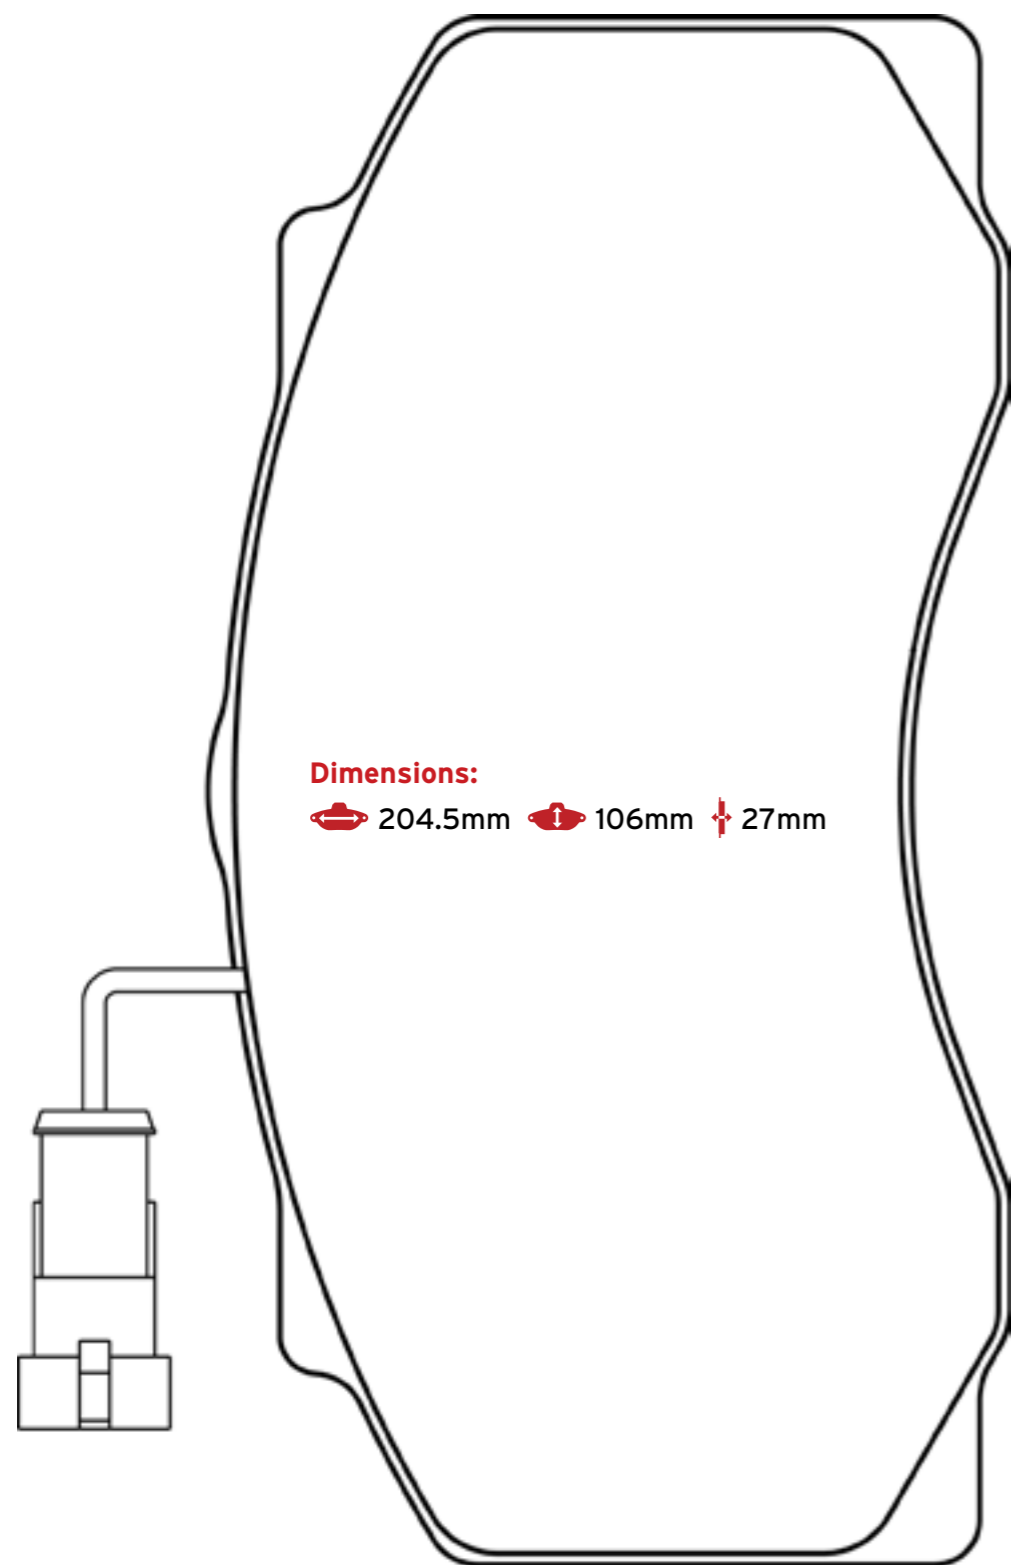

CVP022

LEYLAND/DAF, NEOPLAN BUS

C4036 (PAGID)
29077 (TEXTAR) (WVA)

Wabco 1600 VG

Dimensions:

204.5mm 106mm 27mm

DENNIS SPECIALIST VEHICLES, HEULIEZ BUS, RENAULT TRUCK & BUS, VOLVO BUS