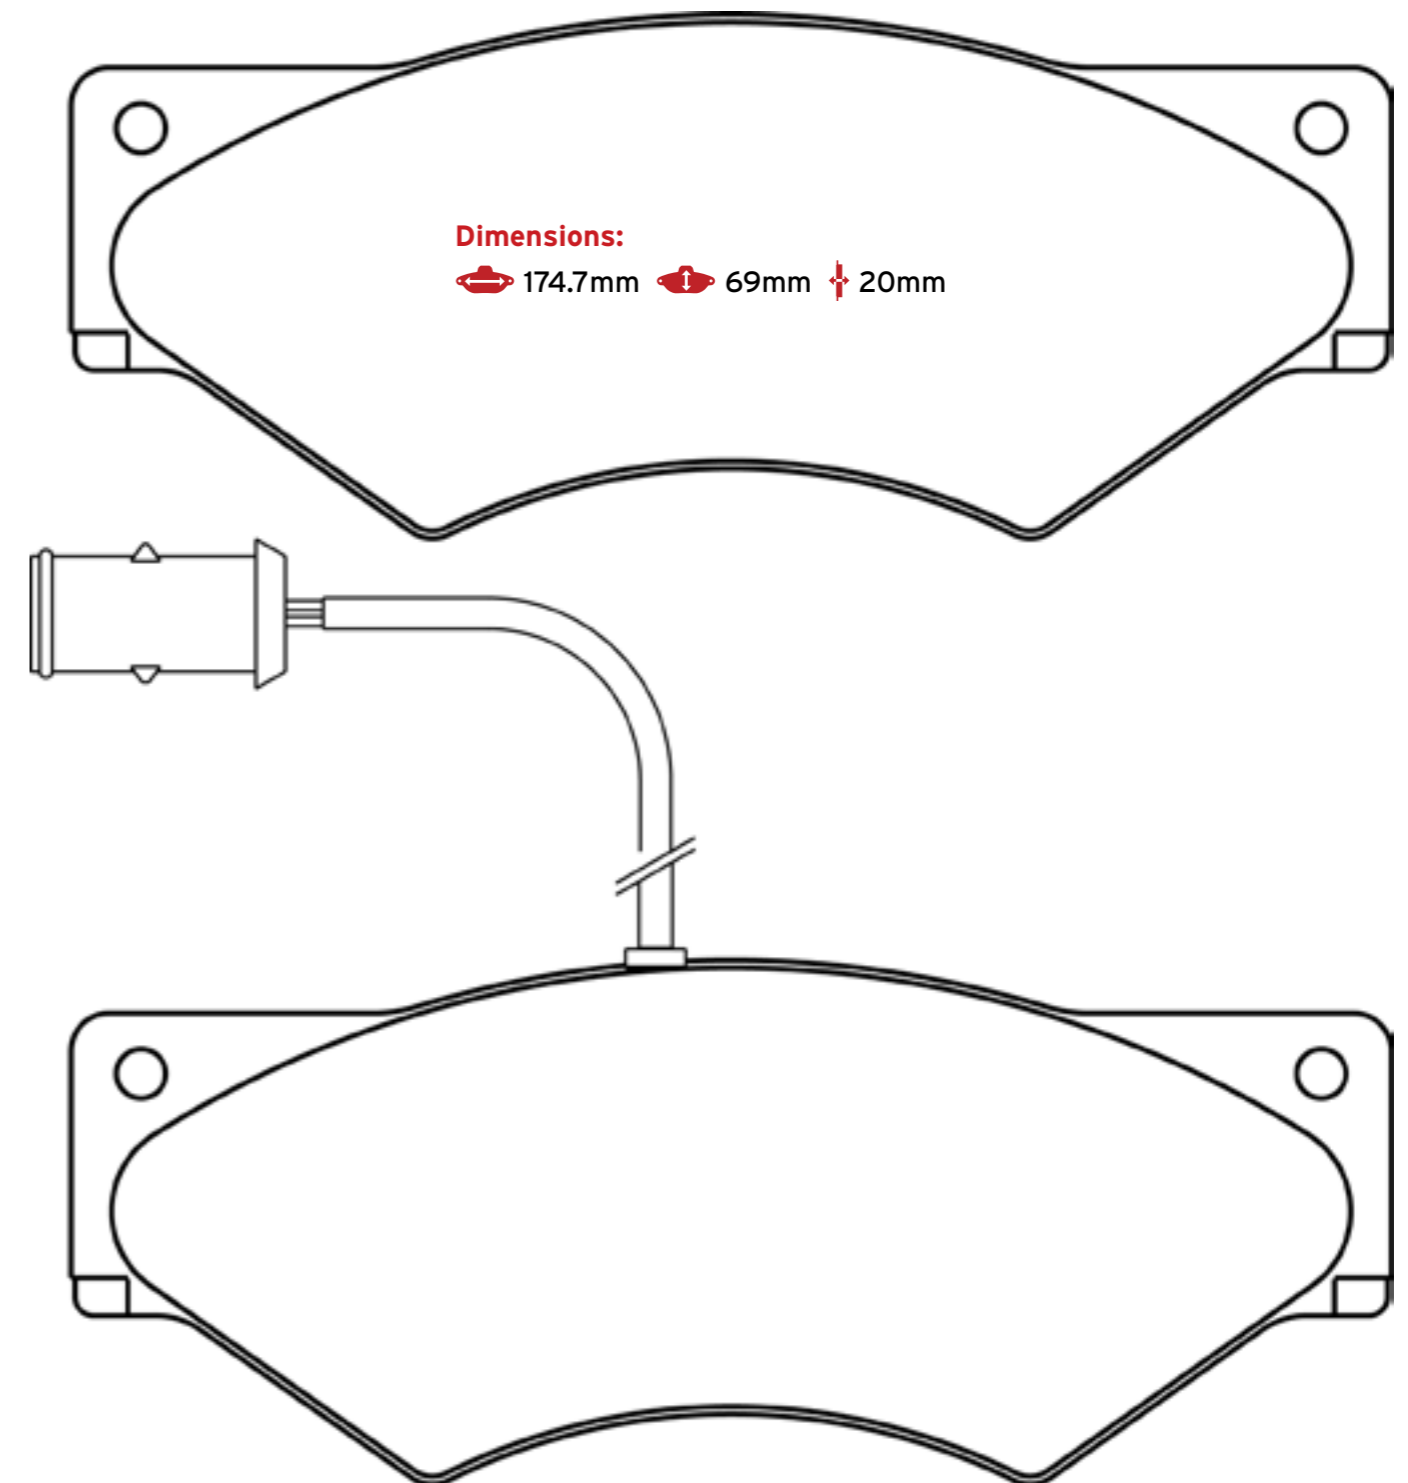

CVP017

C4026 (PAGID)
29001 (TEXTAR) (WVA)

Wabco 450-FO