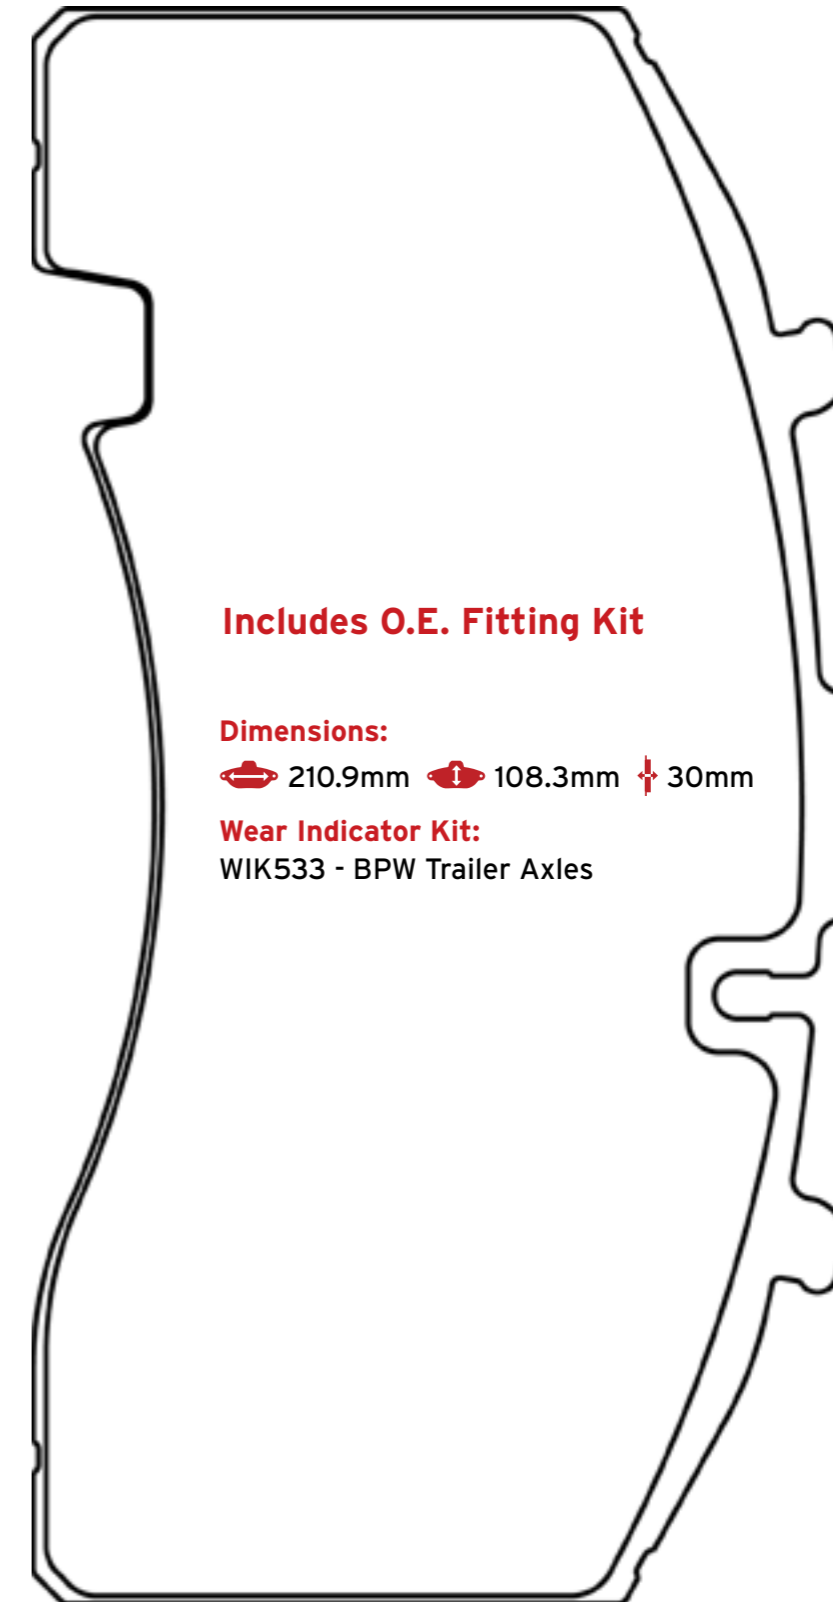

**29171
(TEXTAR) (WVA)**

Knorr Bremse SK7 (Key Pad) SB4309

Includes O.E. Fitting Kit

Dimensions:

📏 210.9mm 📏 108.3mm 📏 30mm

Wear Indicator Kit:

WIK533 - BPW Trailer Axles

Brake Pad Drawings and Specifications

Brake Pad Drawings and Specifications