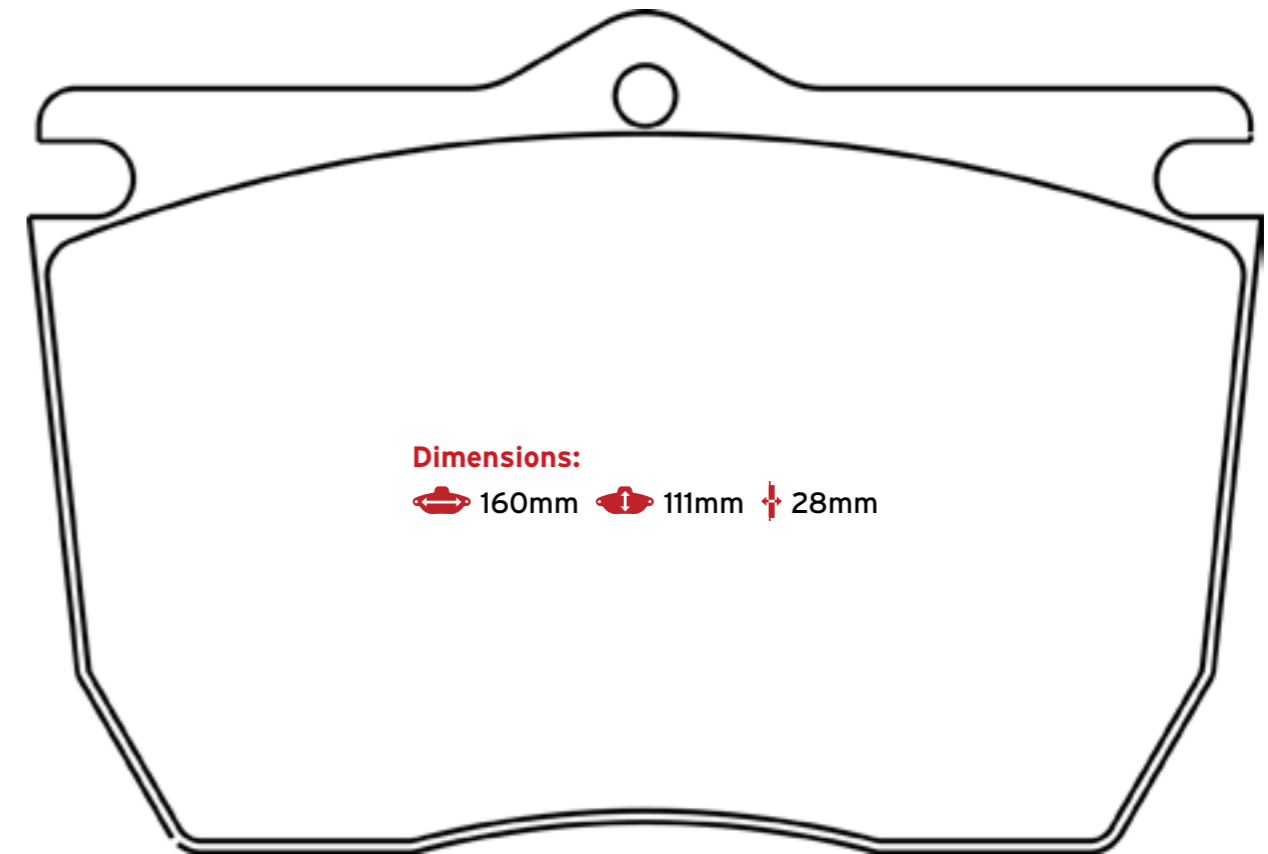

CVP338

C1002 (PAGID)
29747 (TEXTAR) (WVA)

AUWARTER (NEOPLAN) BUS, BOVA BUS, DAF BUS, KASSBOHRER BUS,
LEYLAND BUS, NEOPLAN BUS, VANHOOL BUS

Knorr Bremse K85 4 X Opposed Piston (8 Pads in Set)

IVECO BUS, INBUS

29016 (TEXTAR) (WVA)

Wabco 485 - F-0

C4038 (PAGID)