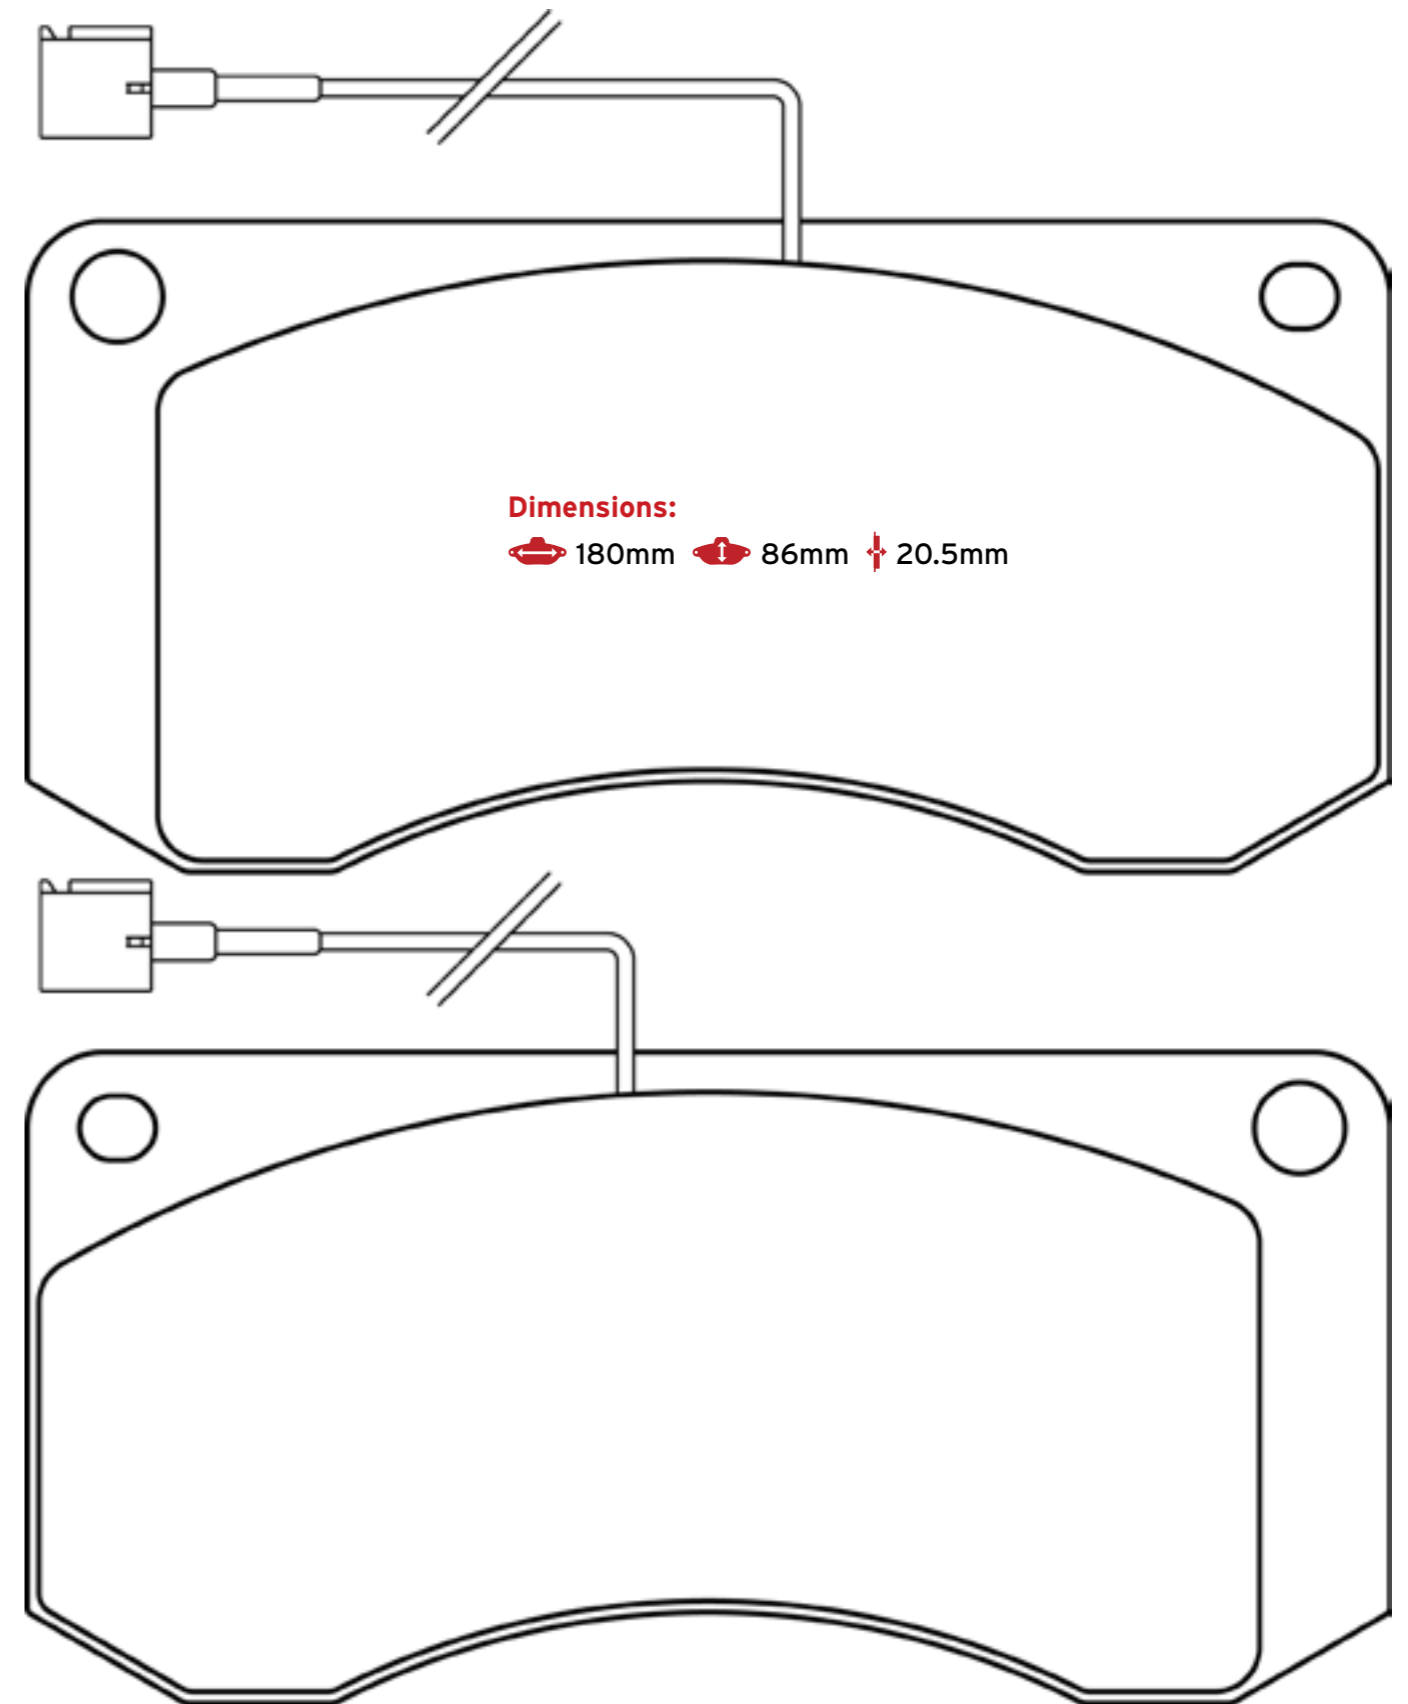

CVP031

C9004 (PAGID)
29097 (TEXTAR) (WVA)

Bendix S.E.E 2x67 Handed Pads

Brake Pad Drawings and Specifications

Brake Pad Drawings and Specifications