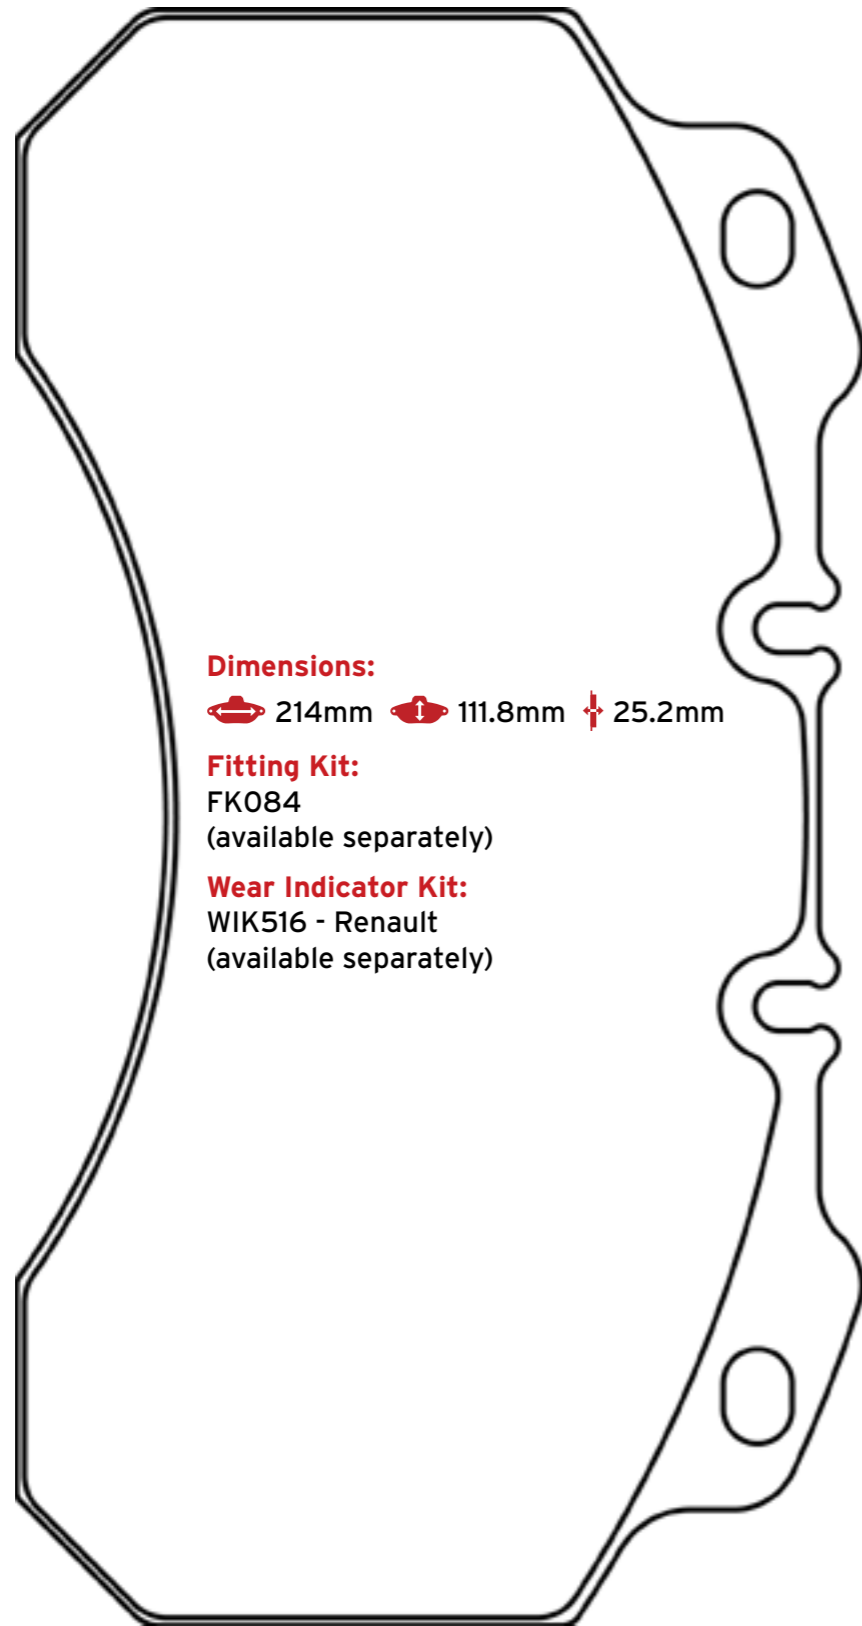

CVP084

RENAULT

C2024 (PAGID)
29100 (TEXTAR) (WVA)

Meritor C-Lisa

Dimensions:

214mm 111.8mm 25.2mm

Fitting Kit:

FK084
(available separately)

Wear Indicator Kit:

WIK516 - Renault
(available separately)

DAF