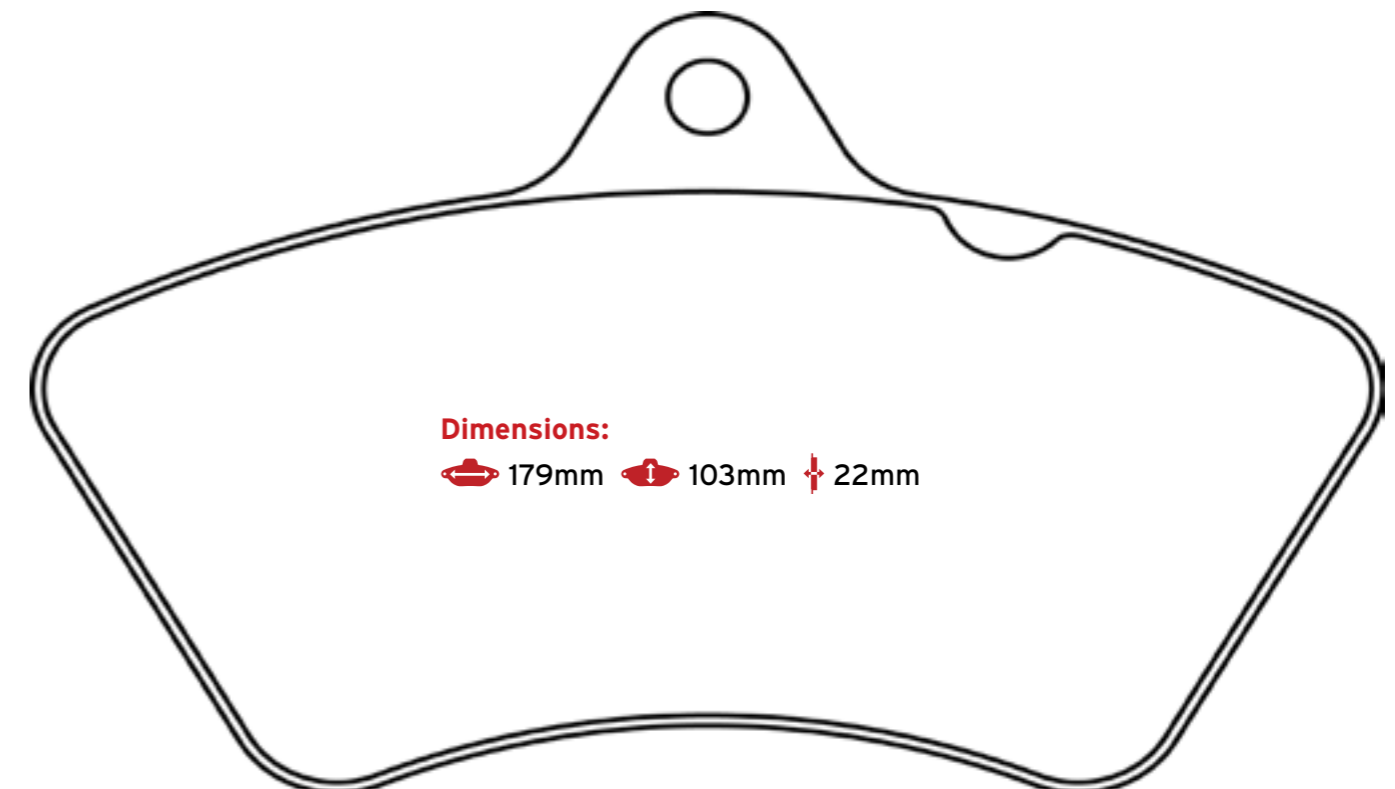

29325
(TEXTAR) (WVA)

MERCEDES

Teves 4S 57

Dimensions:

150mm 81.5mm 20.3mm

KASSBOHRER

29582
(TEXTAR) (WVA)

Knorr Bremse 2V/H20 (8 Pads in Set)