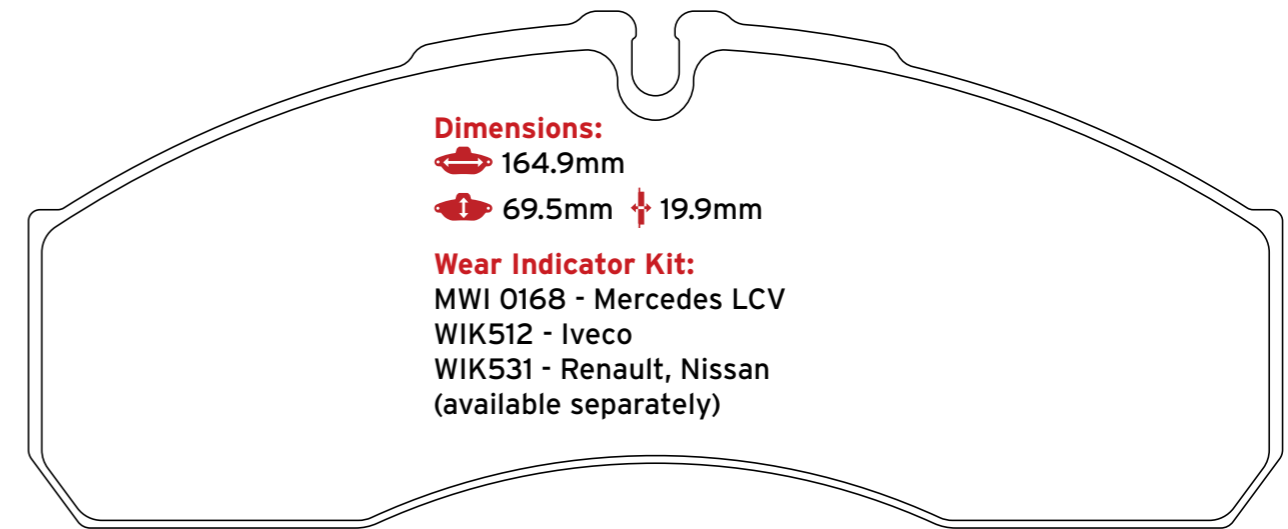

CVP097

C4070 (PAGID)
29160 (TEXTAR) (WVA)

Brembo Universal (B-Frame)

Dimensions:

164.9mm

69.5mm 19.9mm

Wear Indicator Kit:

MWI 0168 - Mercedes LCV
WIK512 - Iveco
WIK531 - Renault, Nissan
(available separately)