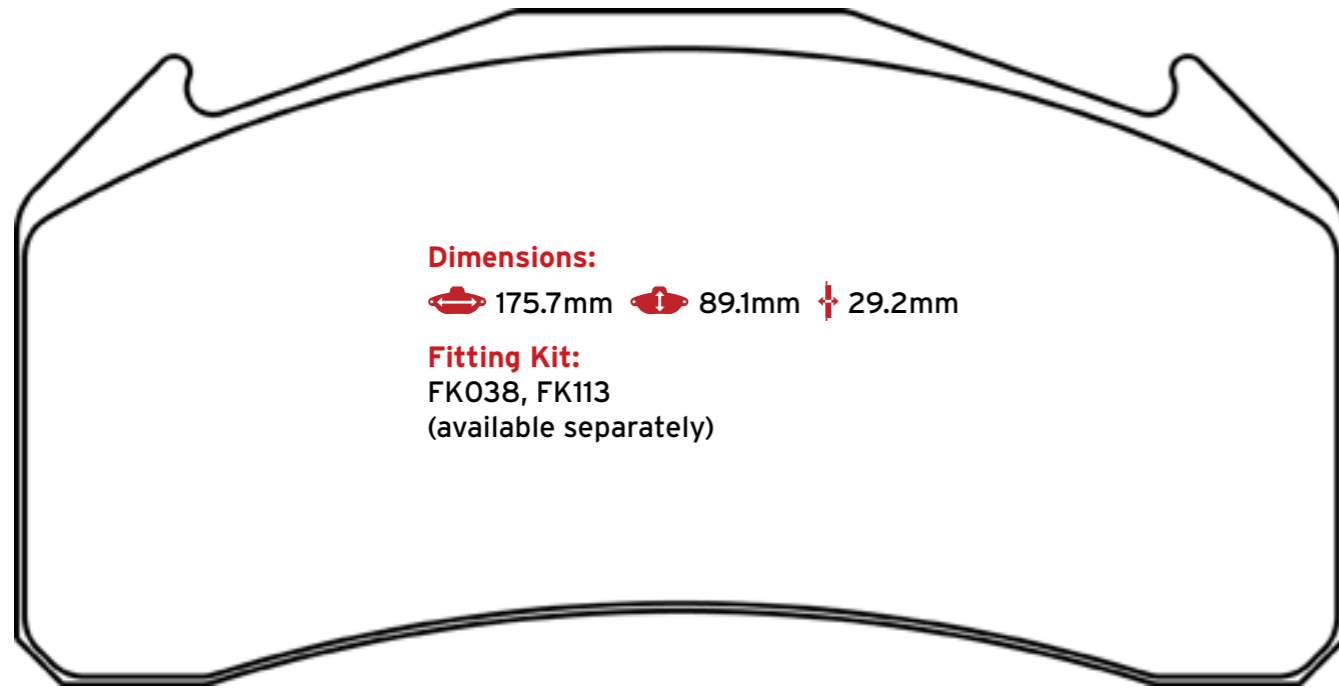

CVPO38

VOLVO

C2044 (PAGID)
29136 (TEXTAR) (WVA)

Meritor B-Duco

Dimensions:

175.7mm 89.1mm 29.2mm

Fitting Kit:

FK038, FK113
(available separately)

VOLVO