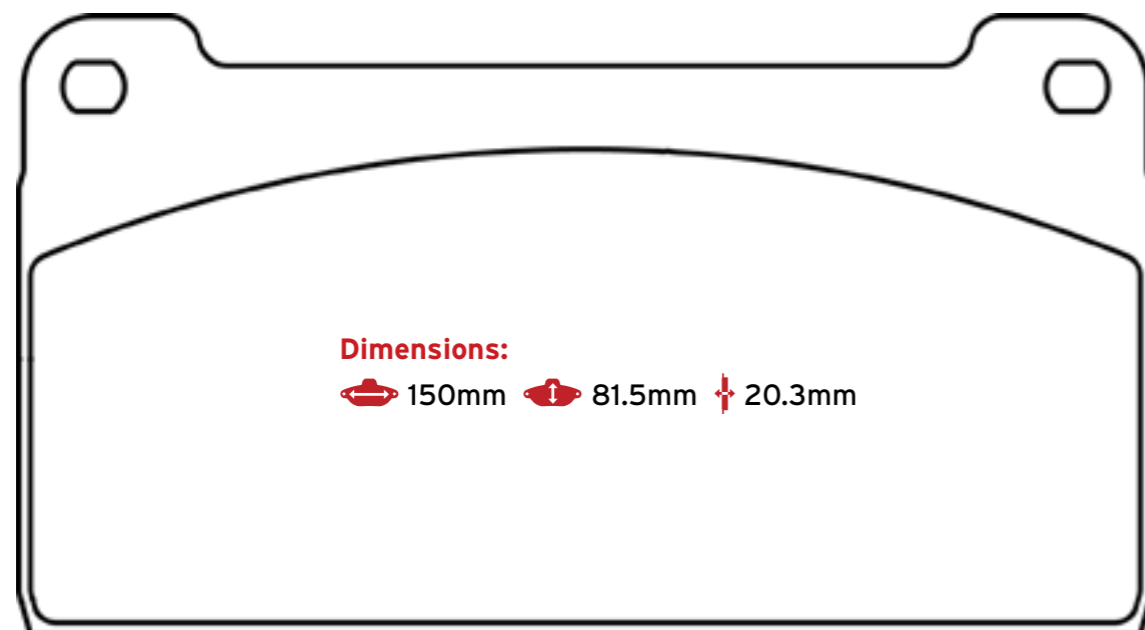

29325
(TEXTAR) (WVA)

MERCEDES

Teves 4S 57

Dimensions:

150mm 81.5mm 20.3mm

KASSBOHRER