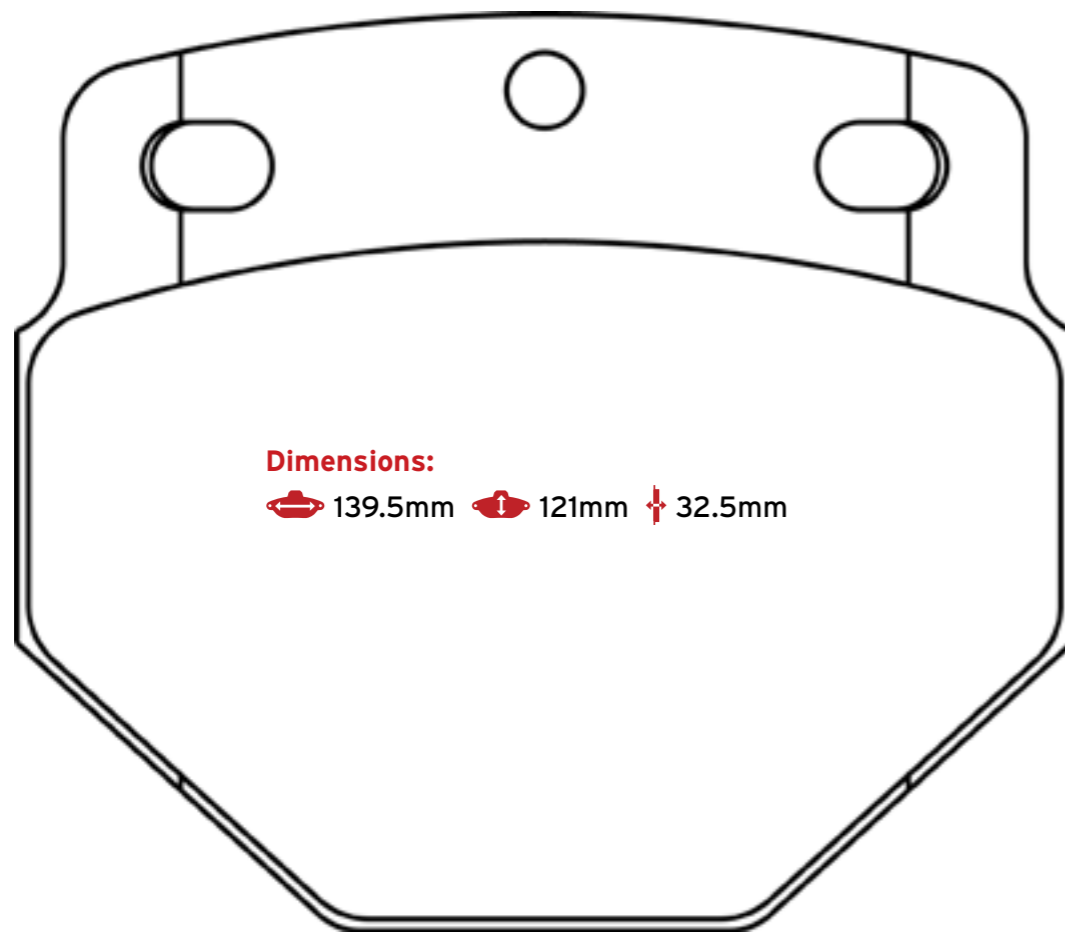

CVP338

C1002 (PAGID)
29747 (TEXTAR) (WVA)

AUWARTER (NEOPLAN) BUS, BOVA BUS, DAF BUS, KASSBOHRER BUS,
LEYLAND BUS, NEOPLAN BUS, VANHOOL BUS

Knorr Bremse K85 4 X Opposed Piston (8 Pads in Set)

IVECO BUS, INBUS

29016 (TEXTAR) (WVA)

Wabco 485 - F-0

C4038 (PAGID)