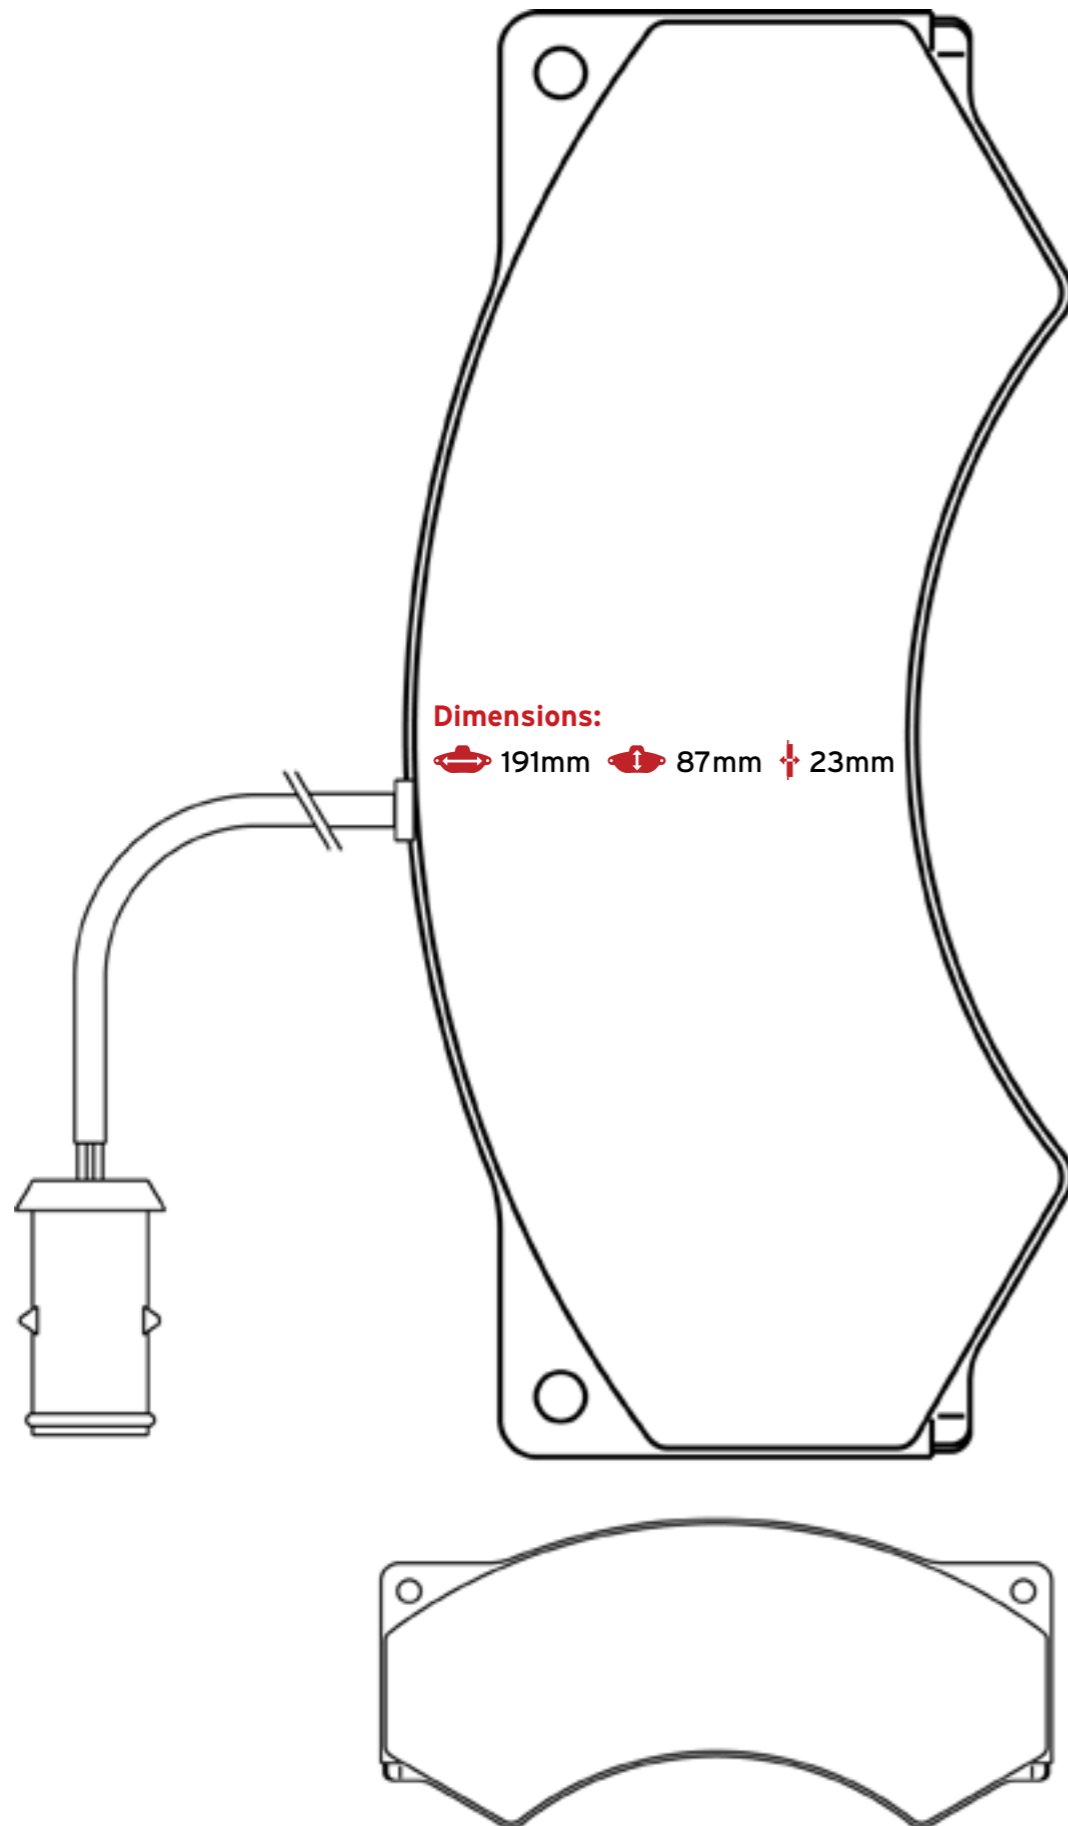

CVP027

C4022 (PAGID)
29024 (TEXTAR) (WVA)

DAF, IVECO LCV, LEYLAND/DAF

Wabco (Type 4) 2x56 Opposed Piston (456-F0)

RENAULT