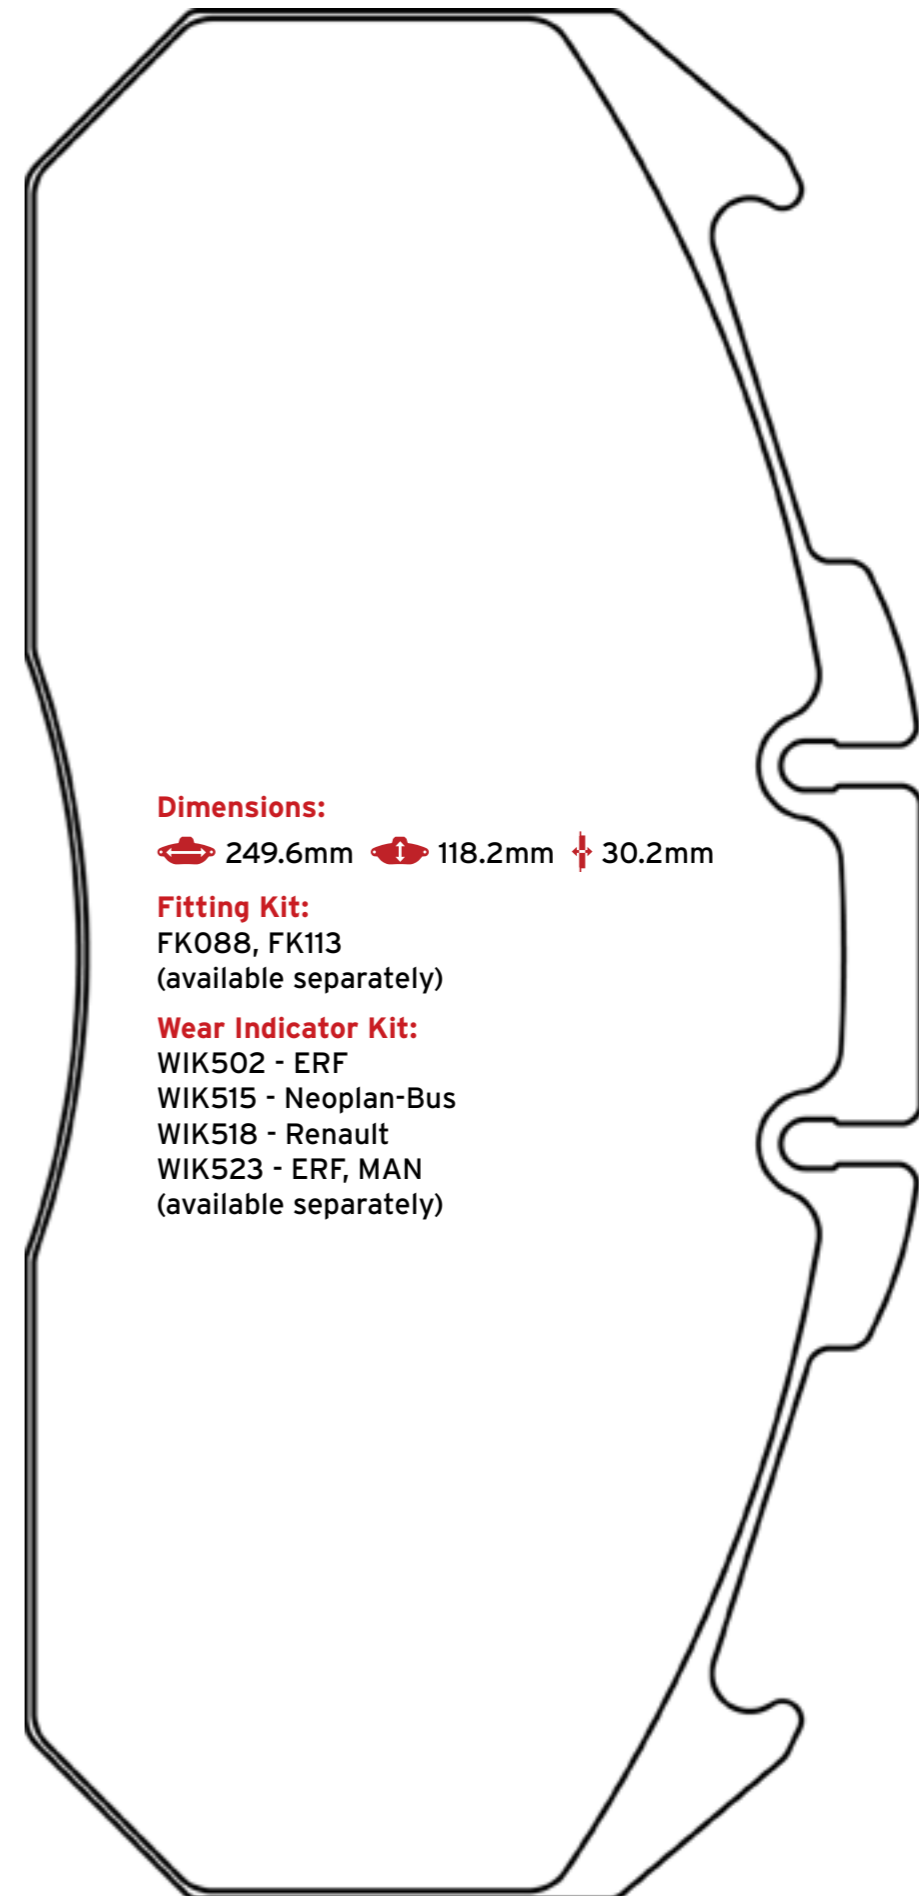

Meritor D ELSA 2

Dimensions:

249.6mm 118.2mm 30.2mm

Fitting Kit:

FK088, FK113
(available separately)

Wear Indicator Kit:

WIK502 - ERF
WIK515 - Neoplan-Bus
WIK518 - Renault
WIK523 - ERF, MAN
(available separately)