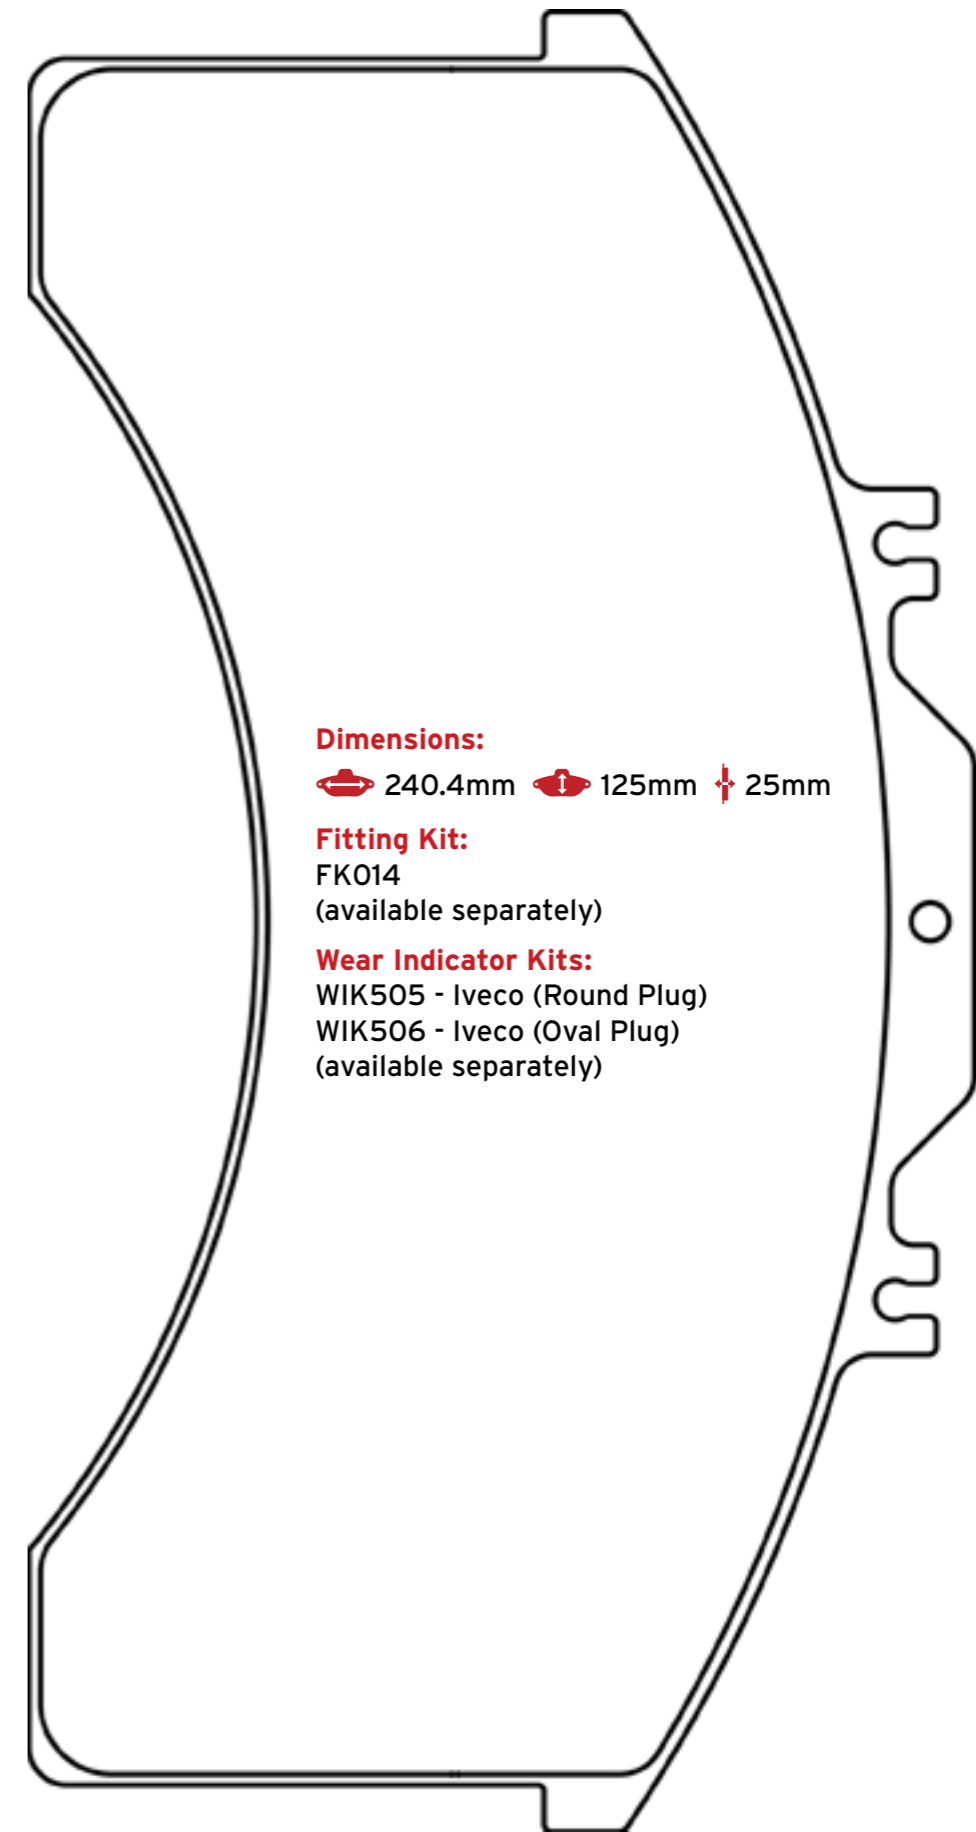

Dimensions:

240.4mm 125mm 25mm

Fitting Kit:

FK014
(available separately)

Wear Indicator Kits:

WIK505 - Iveco (Round Plug)
WIK506 - Iveco (Oval Plug)
(available separately)

Brake Pad Drawings and Specifications