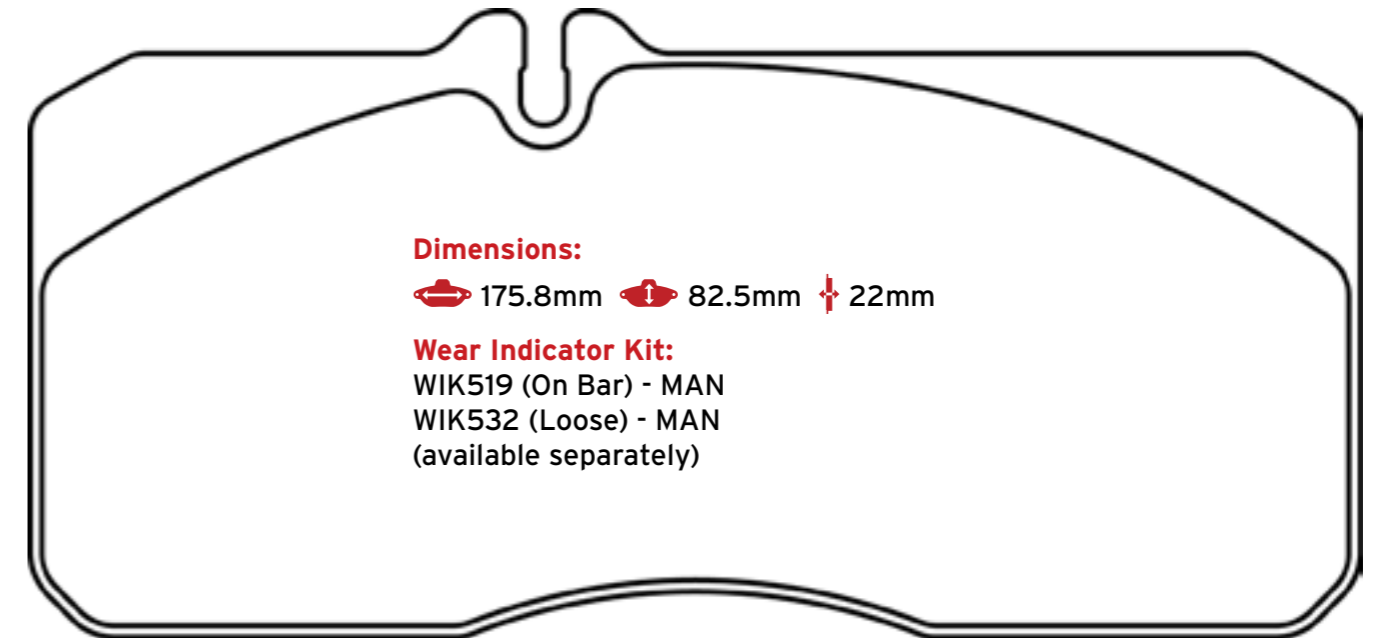

CVP021

C4034 (PAGID)
29055 (TEXTAR) (WVA)

Wabco 1000 VG

Dimensions:

175.8mm 82.5mm 22mm

Wear Indicator Kit:

WIK519 (On Bar) - MAN
WIK532 (Loose) - MAN
(available separately)