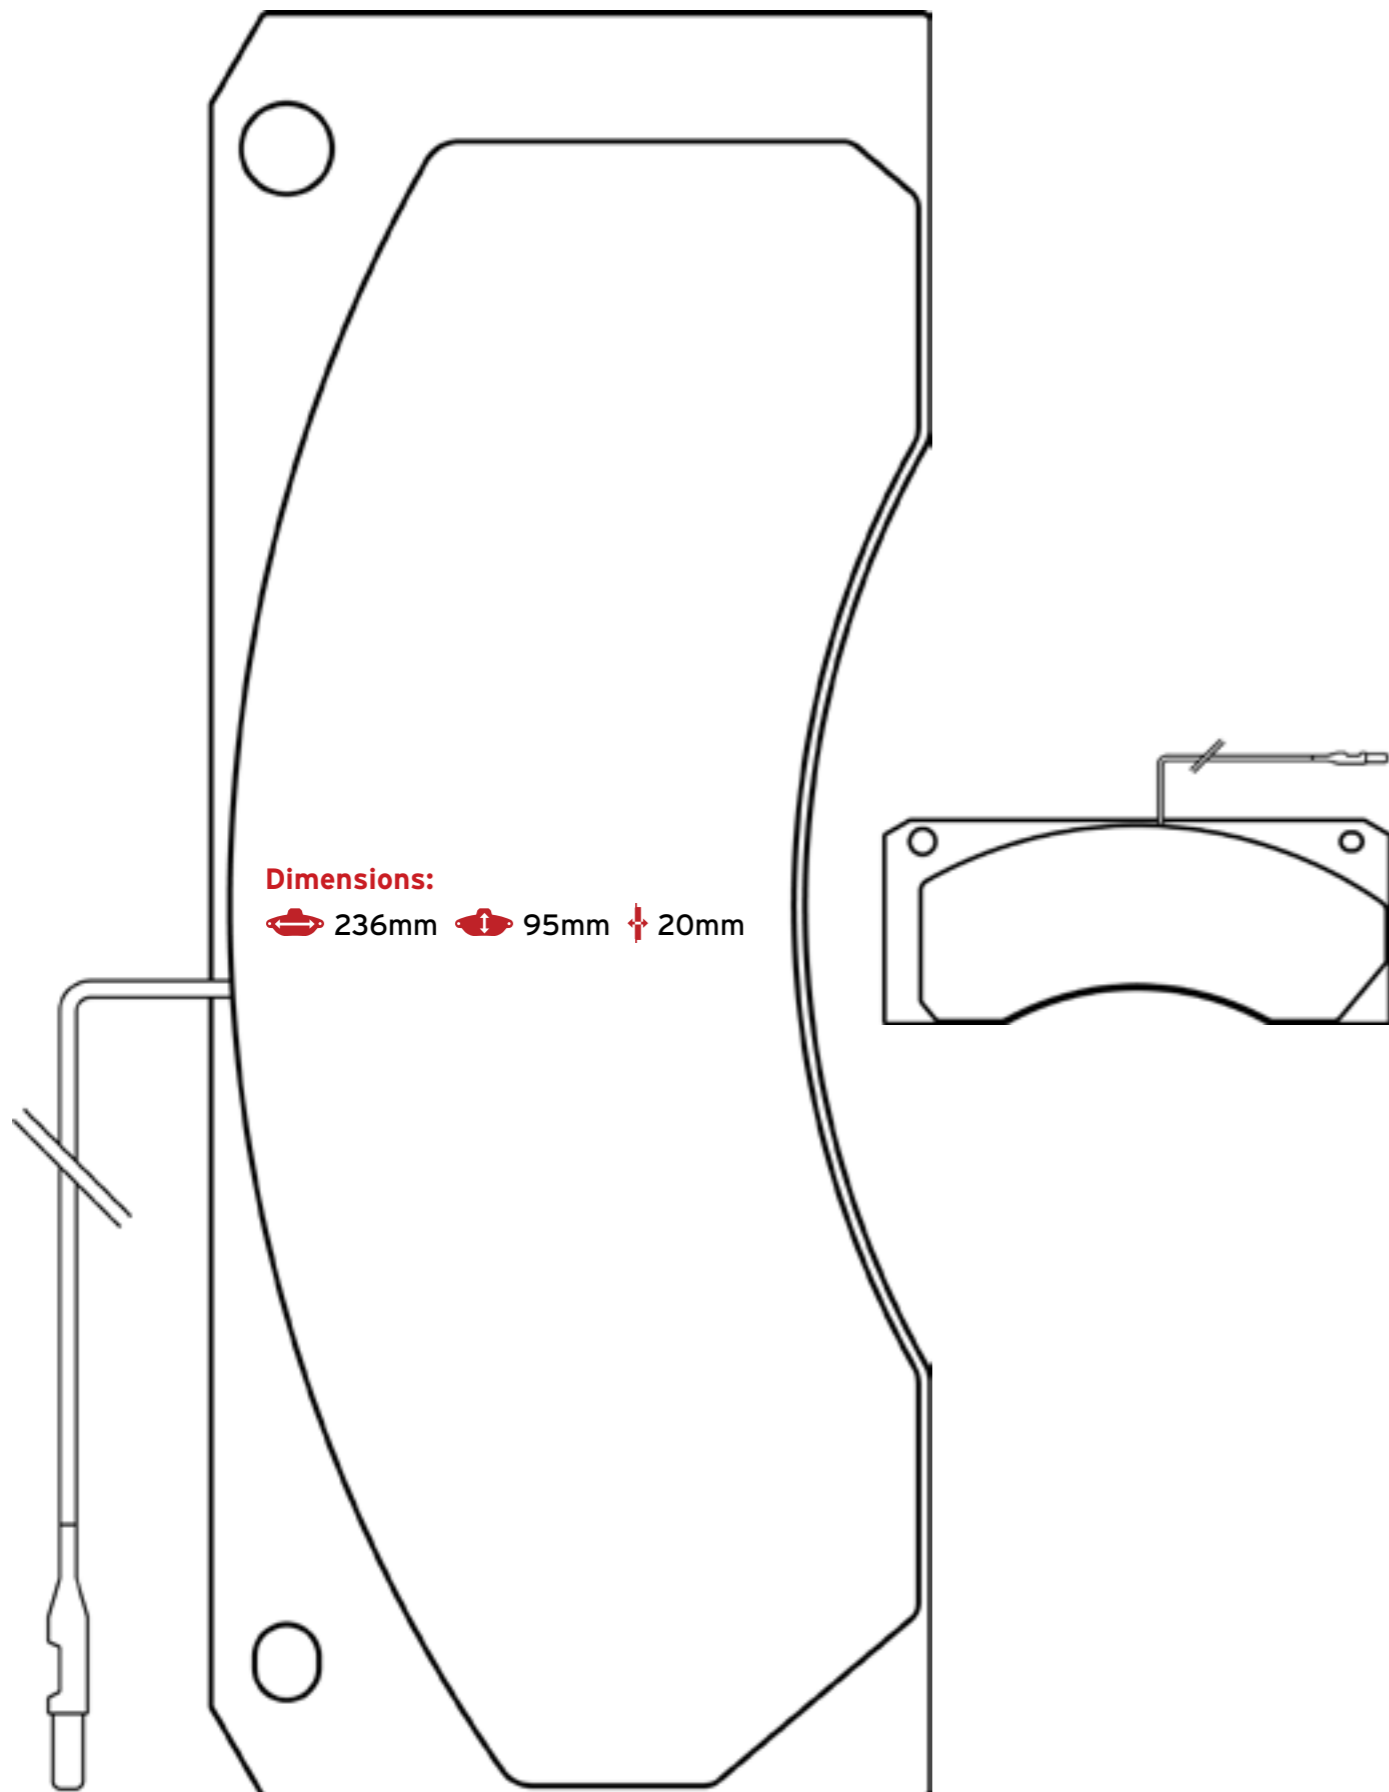

CVP012

RENAULT BUS

C2002 (PAGID)
29044 (TEXTAR) (WVA)

Meritor 2x60 Reaction Beam (B-Frame) Handed Pads