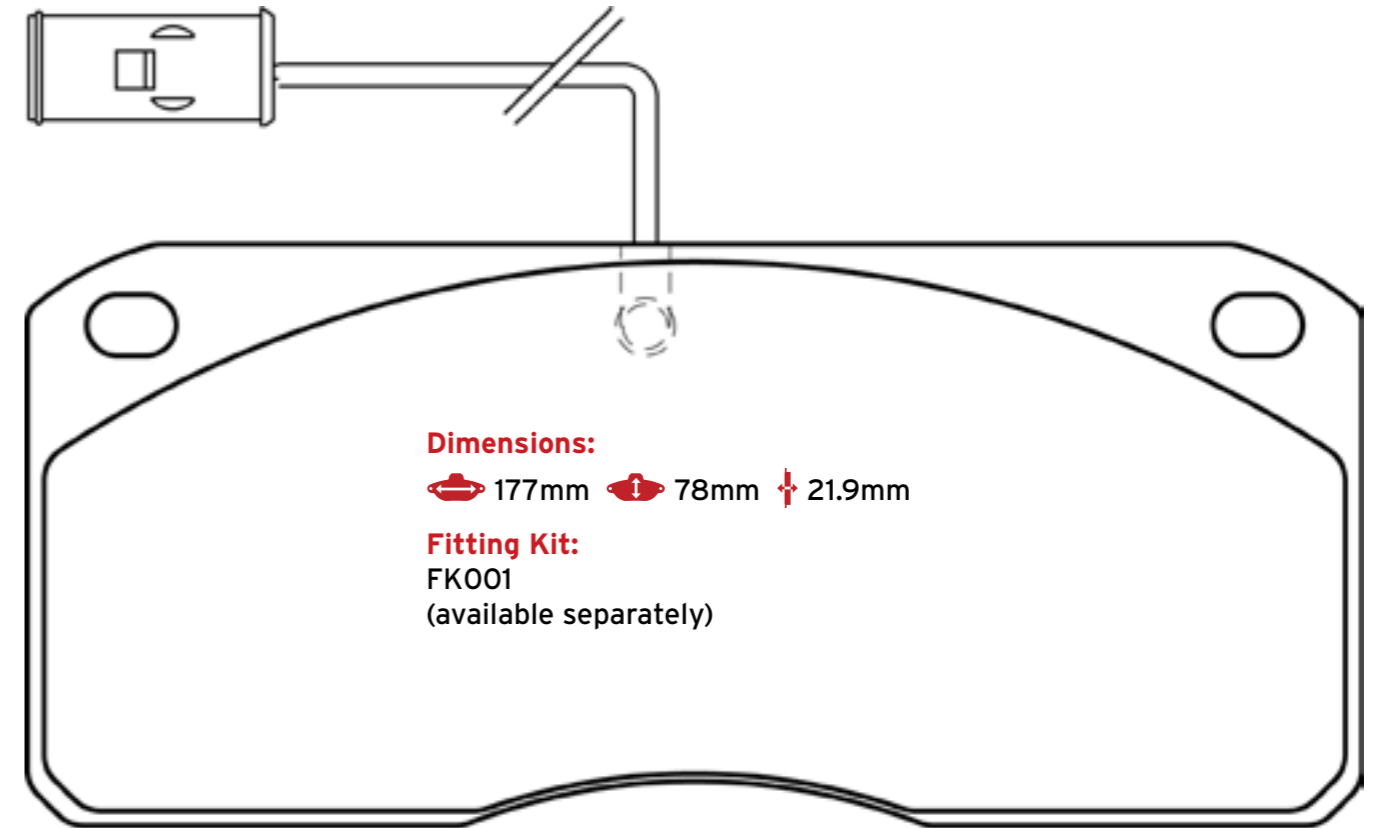

C9002 (PAGID)
29013 (TEXTAR) (WVA)

Bendix SEE 2x67

Dimensions:

180mm 86mm 21.5mm

IVECO

CVP007

C3014 (PAGID)
29033 (TEXTAR) (WVA)

Meritor 2x60 Reaction Beam (B-Frame) Handed Pads