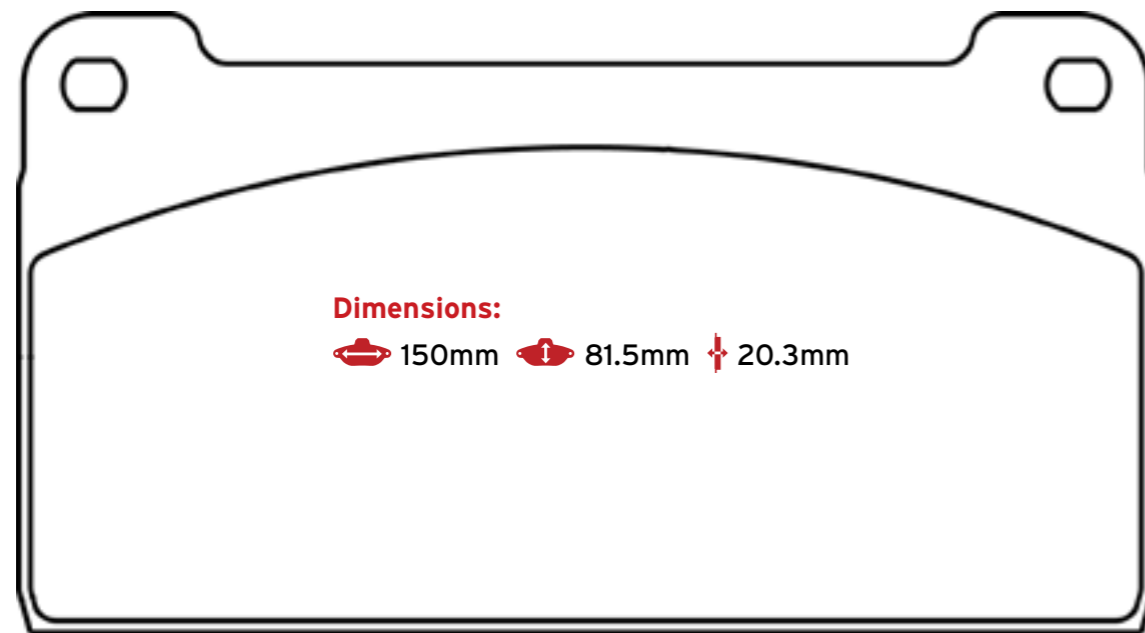

Haldex DB19

Dimensions:

210.3mm 92mm 30mm

Brake Pad Drawings and Specifications

Brake Pad Drawings and Specifications

29324
(TEXTAR) (WVA)

MERCEDES

Teves 4S 57 (8 Pads In Set)