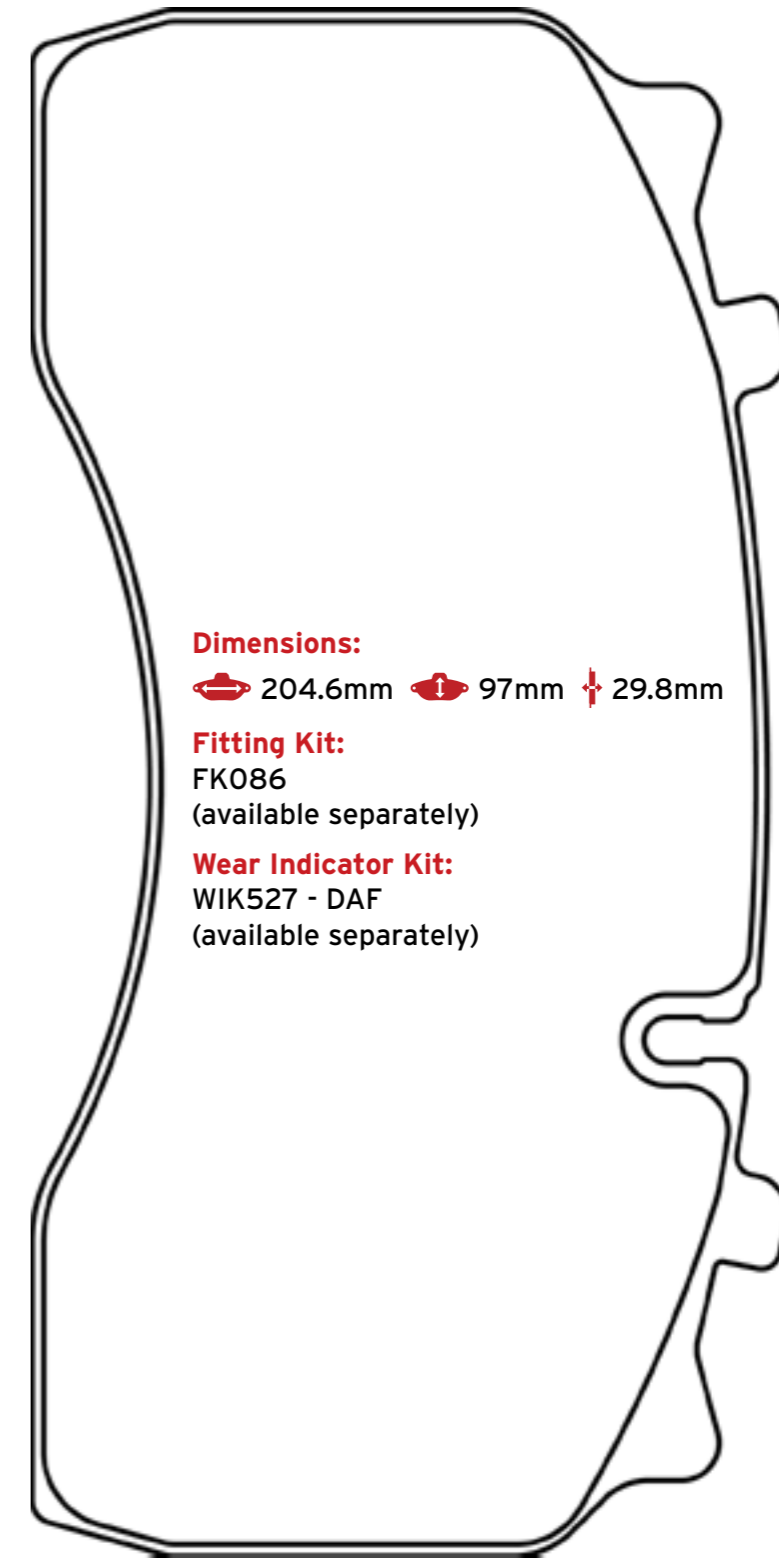

CVP086

C4054 (PAGID)
29141 (TEXTAR) (WVA)

Wabco P 19-2

Dimensions:

204.6mm 97mm 29.8mm

Fitting Kit:

FK086
(available separately)

Wear Indicator Kit:

WIK527 - DAF
(available separately)