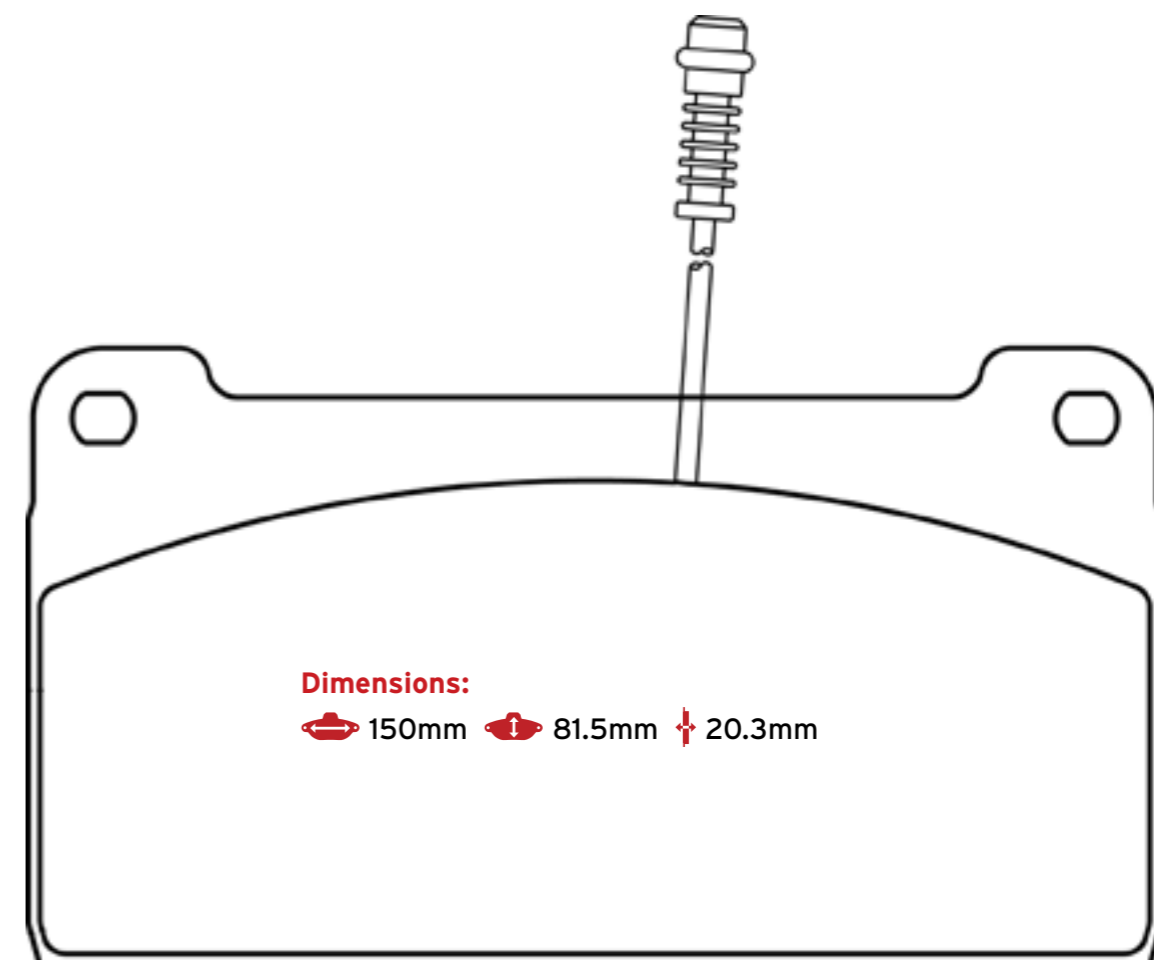

29765
(TEXTAR) (WVA)

MERCEDES

C5002 (PAGID)

Teves 4S 57 (Wear Indicator on 4 Pads)

Brake Pad Drawings and Specifications

Brake Pad Drawings and Specifications