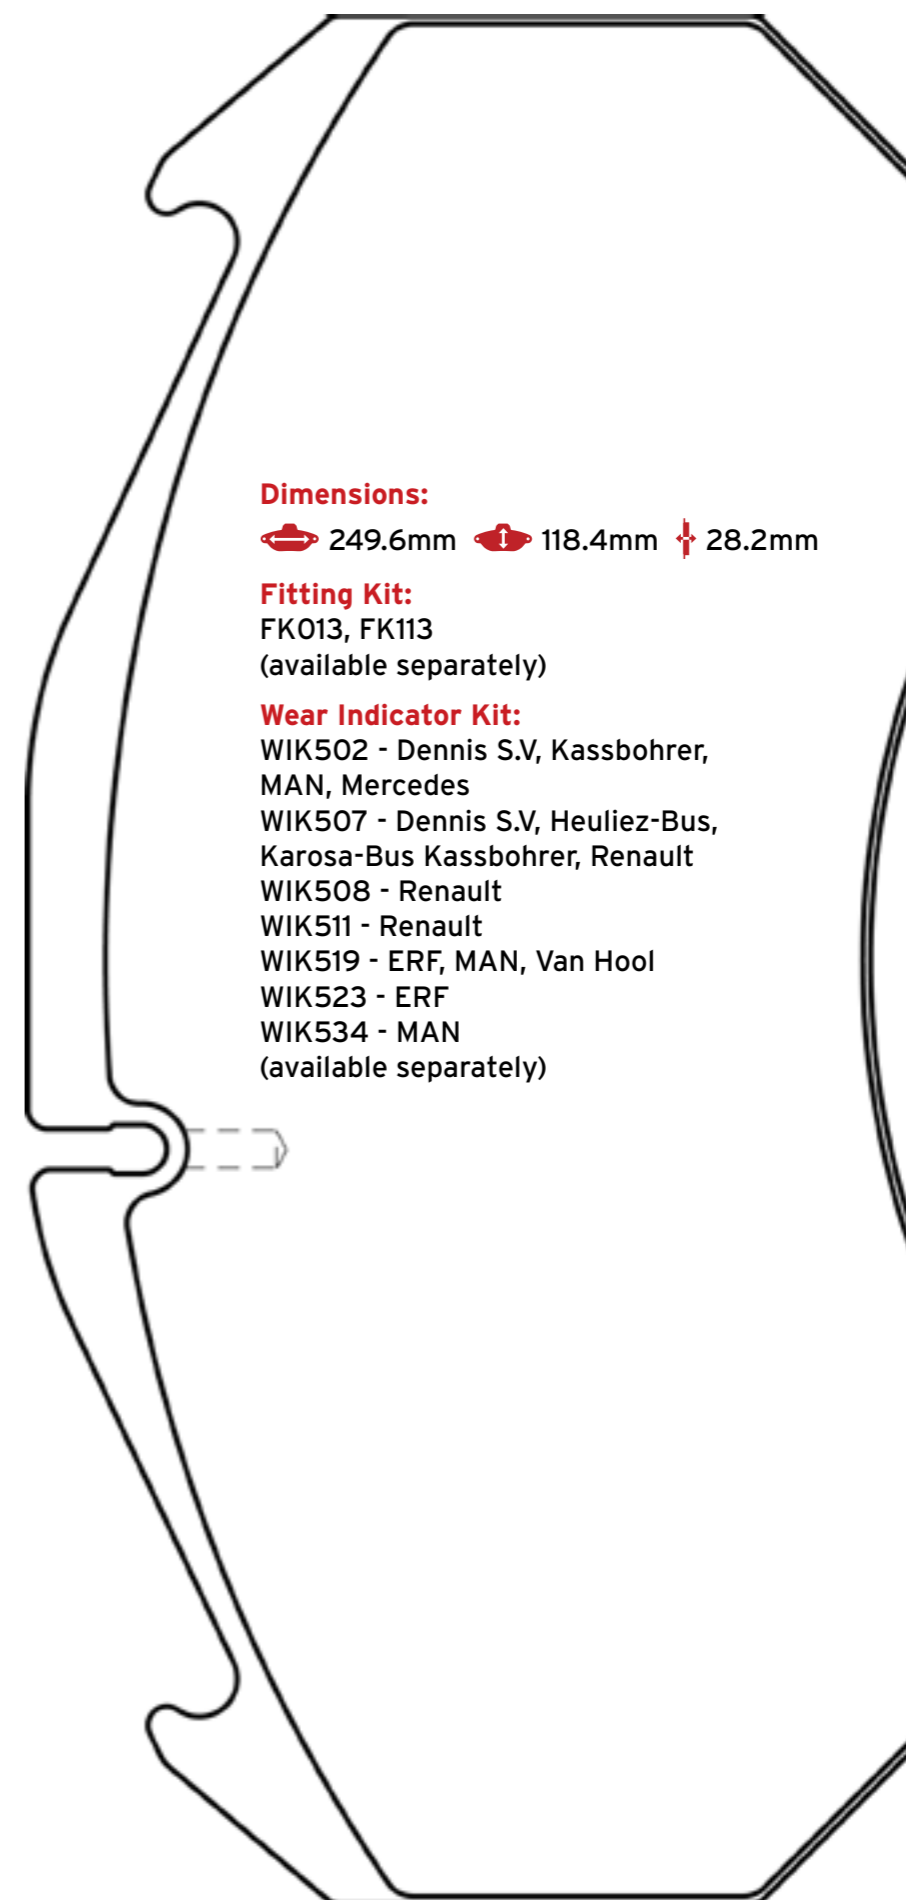

CVP013

C2010/C2012/C2022/C2032 (PAGID)
29030/29083/29113 (TEXTAR) (WVA)

Meritor D3 (D-ELSA 1)