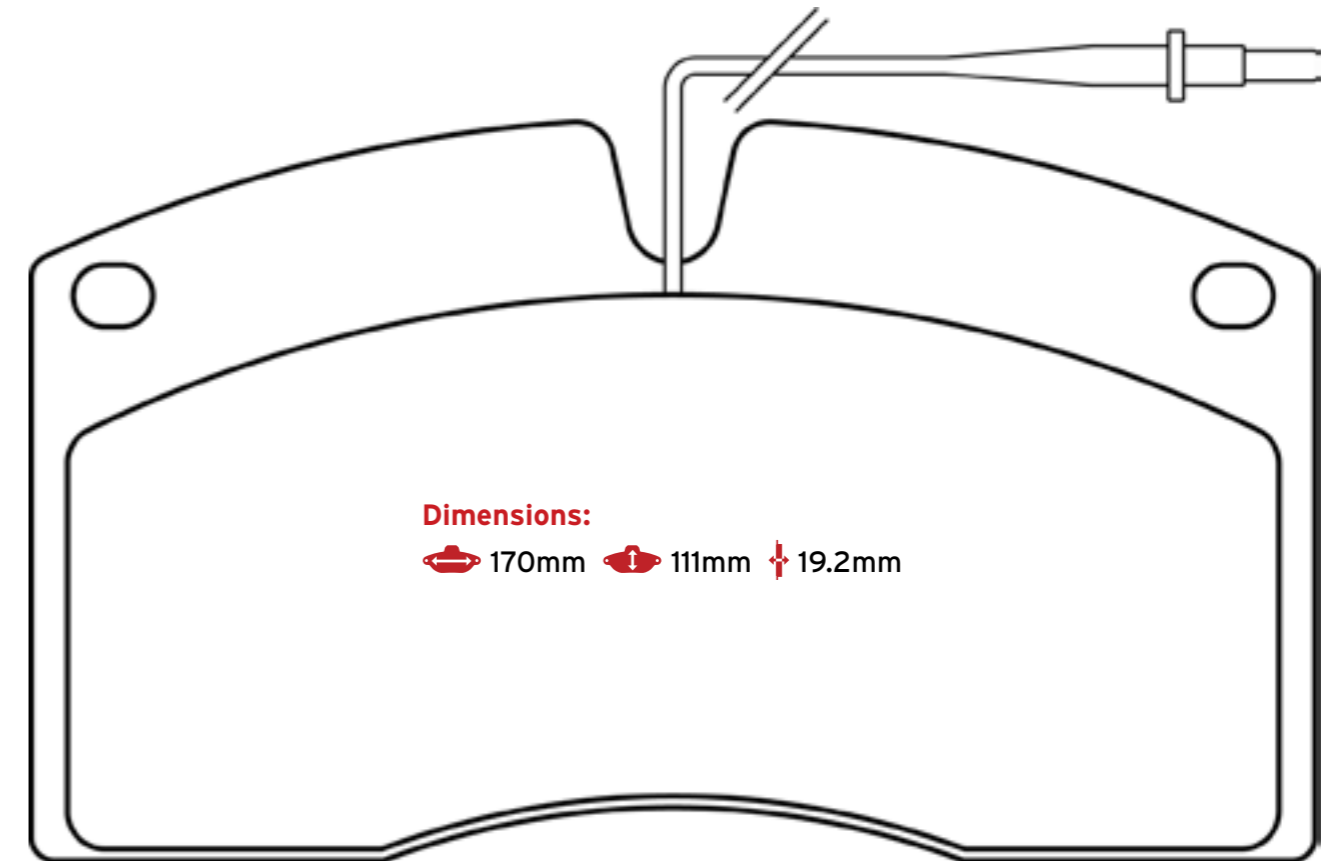

CVP011

C6012 (PAGID)
29072 (TEXTAR) (WVA)

Brembo Bi Disc (19.5" Wheel) 8 Pads

Dimensions:

170mm 111mm 19.2mm