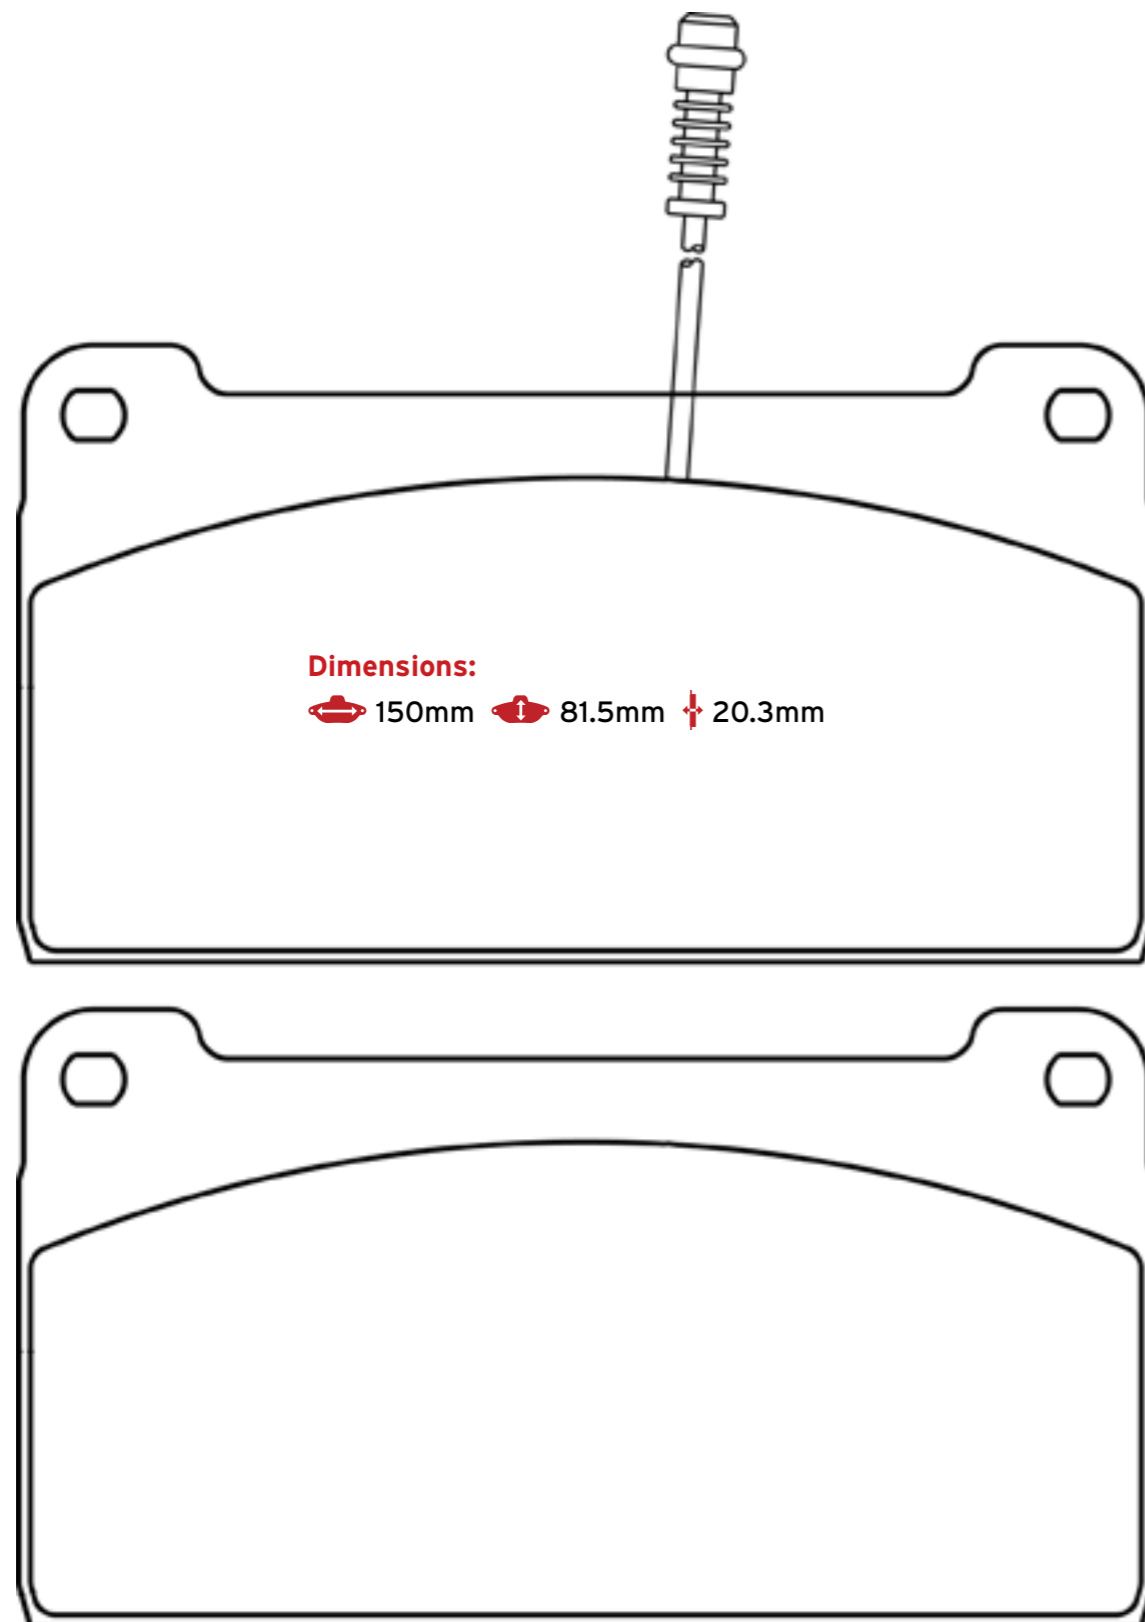

Knorr Bremse K65 (8 Pads in Set)

Brake Pad Drawings and Specifications

Brake Pad Drawings and Specifications

29764
(TEXTAR) (WVA)

MERCEDES

C5000 (PAGID)

Teves 4S 57 (Wear Indicator on 2 Pads)

29765
(TEXTAR) (WVA)