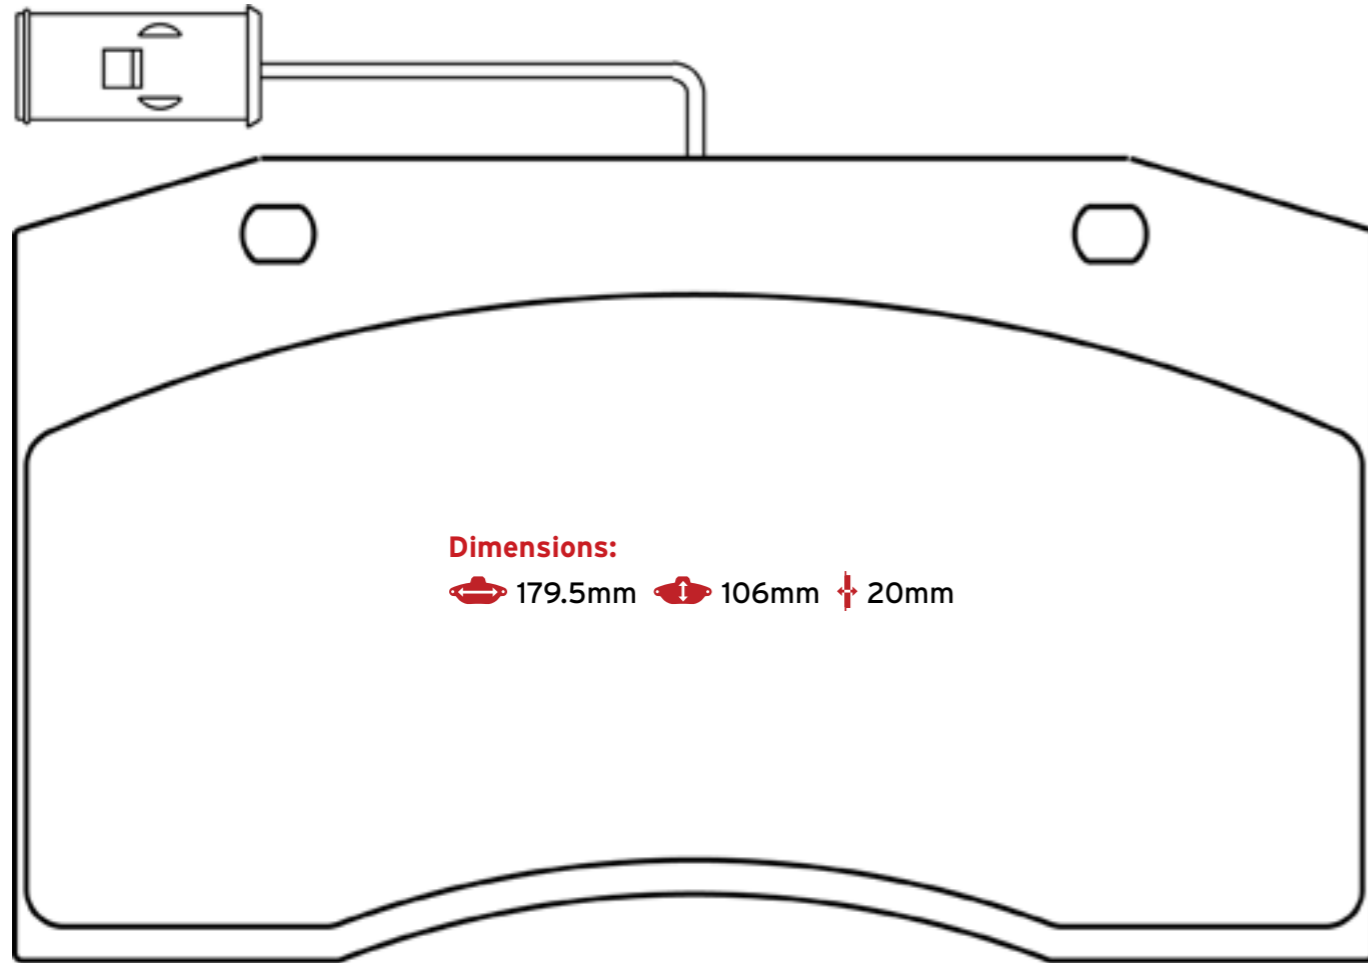

Brake Pad Drawings and Specifications

CVP010

IVECO BUS

C6016 (PAGID)
29075 (TEXTAR) (WVA)

Brembo Bi-Disc (22.5" Wheel) 8 Pads (2 + Wear Indicators)

Dimensions:

179.5mm 106mm 20mm

RENAULT BUS