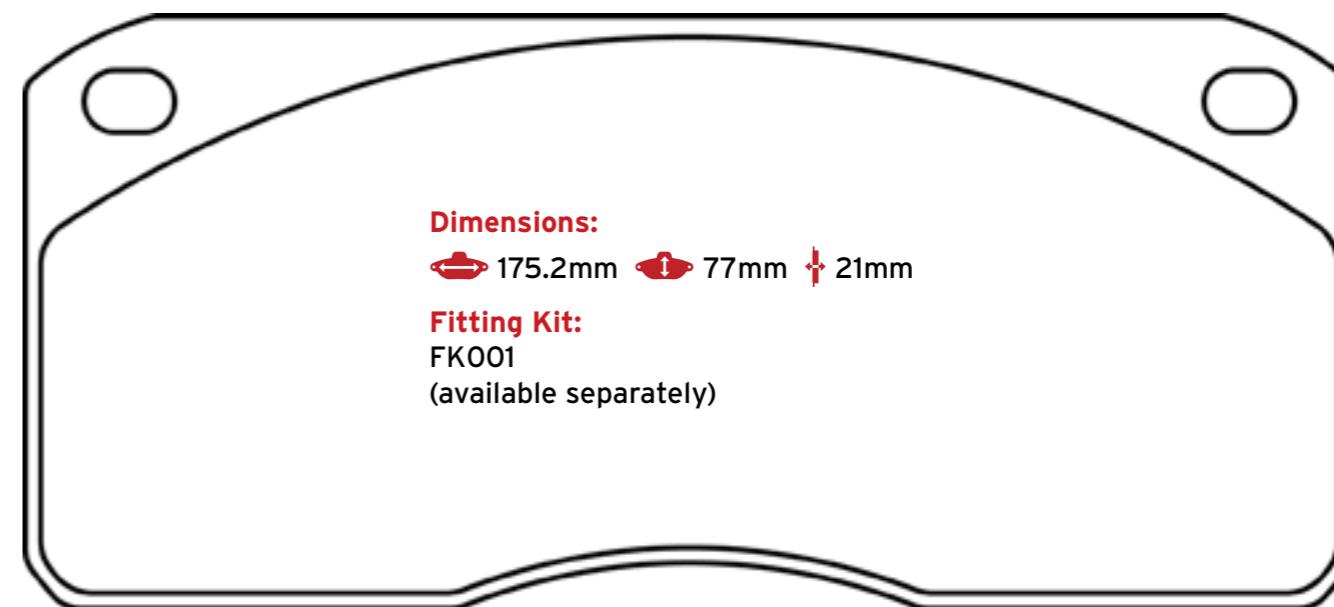

Dimensions:

175.2mm 77mm 21mm

Fitting Kit:

FK001
(available separately)

MERCEDES TRUCK & BUS, OPTARE BUS

CVP002

C2004 (PAGID)
29835 (TEXTAR) (WVA)

Meritor 2x60 Reaction Beam (B-Frame)