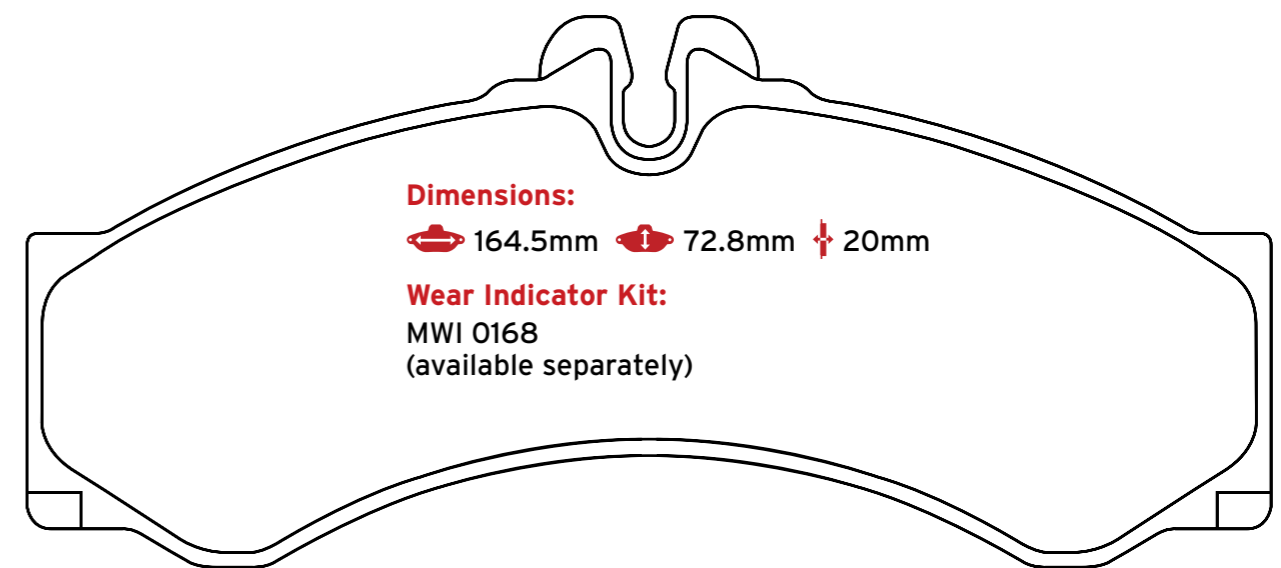

Wabco

Dimensions:

164.5mm 72.8mm 20mm

Wear Indicator Kit:

MWI 0168

(available separately)

CVP080

AUTODROMO BUS, MENARINI BUS, ROR TRAILER AXLES