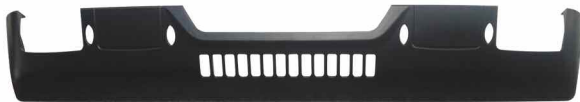

SOTTOPARAURTI
S.M.C. - GRIGIO - (2450 mm)

SPOILER
S.M.C. - GREY - (2450 mm)

COS.PEL ref. **405.00136**   SIMILAR ref. **6498800136**