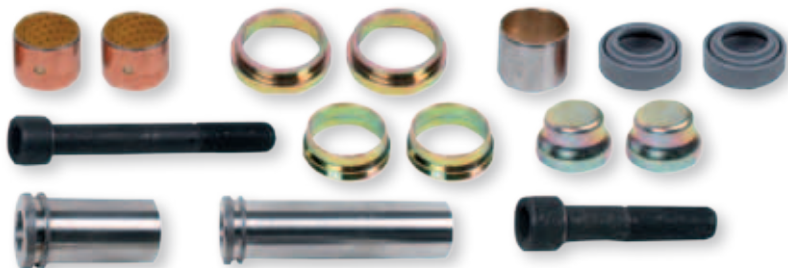

CALIPER REPAIR KITS: AD. MERITOR

OLD COJALI	900101
NEW COJALI	6086002
AD. MERITOR	MCK1102 ST1156
DESCRIPTION	
CALIPER BOLT REPAIR KIT	
KIT DE REPARACIÓN TORNILLO DE PINZA DE FRENO