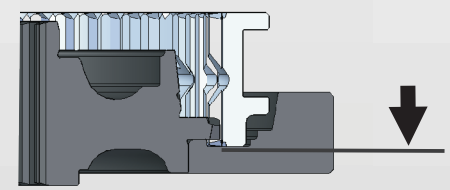

CEI - Bologna - Italy

INFOTEC-00109A-2010-EU

HIGH FIDELITY SPARE PARTS

Retarder Modification

Standard Type

CEI New Type

**Standard
Engaging Length**

**Extended
Engaging Length**