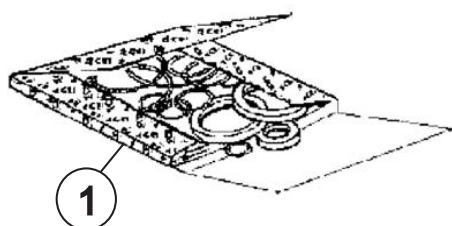

CEI NEWS

HIGH FIDELITY SPARE PARTS

SETTEMBRE / SEPTEMBER / SEPTEMBRE / SEPTIEMBRE 2010

NOW AVAILABLE IN STOCK

DISPONIBILE A STOCK / DISPONIBILE EN STOCK / DISPONIBILE EN ALMACEN

DAF

P1346

**PONTE POSTERIORE / REAR AXLE
PONT ARRIERE / EJE TRASERO**

Kit components

OEM Ref.	Q.ty
0546006	2
0546007	4

Fig.	OEM Ref.		Descrizione / Description Designation / Denominacion
1	CEI 298205	298.205	Kit rasamenti Washers kit Lot de rondelle Kit de arandela

ADATTABILE A / SUITABLE FOR / ADAPTABLE / INTERCAMBIABILIDAD
MODELLI / MODELS / MODÈLES / MODELOS :

F85 - F95

Catalogo / Catalogue DAF 400.025 Ed. 2007

C.E.I. COSTRUZIONE EMILIANA INGRANAGGI spa
VIA EMILIA 239, 40011 ANZOLA DELL'EMILIA, BOLOGNA - ITALY - TEL.+39 051 6506200 (r.a.)
EXPORT FAX +39 051 734128 - FAX +39 051 733832
<http://www.cei.it> e-mail:italia@cei.it e-mail:export@cei.it

2010/363/00