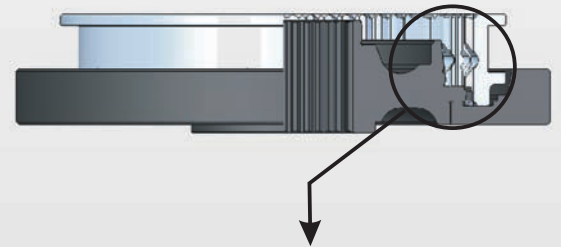

CEI - Bologna - Italy

INFOTEC-00109A-2010-EU

HIGH FIDELITY SPARE PARTS

Retarder Modification

Standard Type

CEI New Type

**Standard
Engaging Length**

**Extended
Engaging Length**