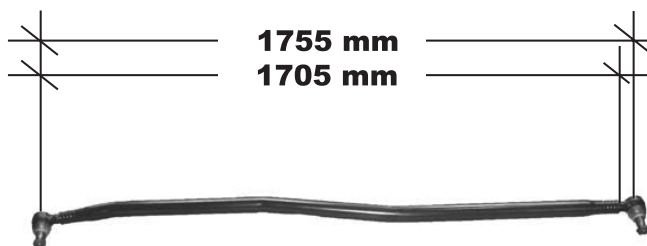

CEI NEWS

HIGH FIDELITY SPARE PARTS

MAGGIO / MAY / MAI / MAYO 2010

NOW AVAILABLE IN STOCK

DISPONIBILE A STOCK / DISPONIBILE EN STOCK / DISPONIBILE EN ALMACEN

Sterzo / Steering / Volant / Dirección

**M.A.N.
F2000**

Fig.1

Fig.	OEM Ref.		Descrizione / Description Designation / Denominacion
1	82 46610 6191 (81 46610 6797) (81 46610 6791)	220.285	Tirante sterzo <i>Steering rod</i> <i>Barre volant</i> <i>Barre dirección</i>
	LMI 2346601 23466		

ADATTABILE A / SUITABLE FOR / ADAPTABLE / INTERCAMBIABILIDAD
MODELLI / MODELS / MODÈLES / MODELOS :

32/33/34/35/38/41 Ton (Telai / Chassis Fxx Year '00>>)

Veicoli con sterzo a singolo e doppio circuito idraulico regolabile
Versions with single and double hydraulic adjustable steering system

Catalogo / Catalogue RICAMBI / SPARE PARTS 400.902 Ed.2009

C.E.I. COSTRUZIONE EMILIANA INGRANAGGI spa
VIA EMILIA 239, 40011 ANZOLA DELL'EMILIA, BOLOGNA - ITALY - TEL.+39 051 6506200 (r.a.)
EXPORT FAX +39 051 734128 - FAX +39 051 733832
<http://www.cei.it> e-mail:italia@cei.it e-mail:export@cei.it

2009/215/00