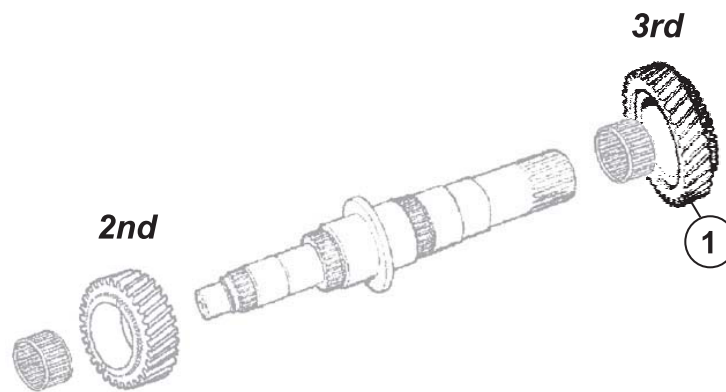

2865.6
(6 marce / 6 speeds)

Fig.	OEM Ref.	 CEI	Descrizione / Description Designation / Denominacion
1	8863092	145.794	Ingranaggio 3a Vel. Z 32 Gear 3rd Speed 32 T Pignon 3ème 32 D Pinon 3a 32 D

ADATTABILE A / SUITABLE FOR / ADAPTABLE / INTERCAMBIABILIDAD
MODELLI / MODELS / MODÈLES / MODELOS :