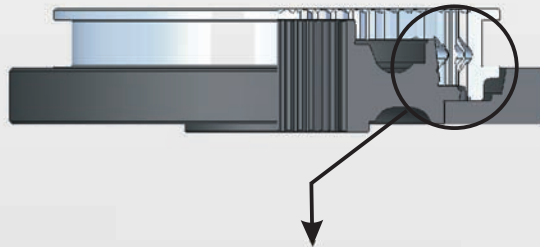

CEI - Bologna - Italy

INFOTEC-00109A-2010-EU

HIGH FIDELITY SPARE PARTS

Retarder Modification

Standard Type

CEI New Type

**Standard
Engaging Length**

**Extended
Engaging Length**