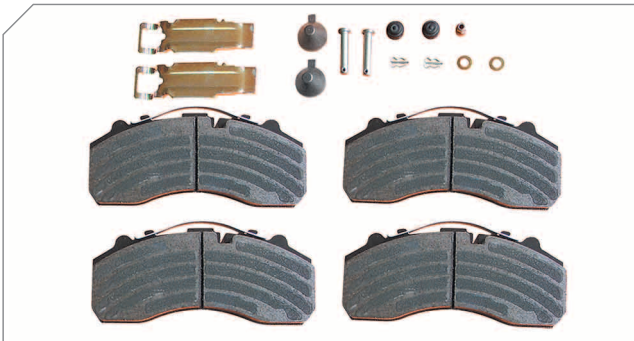

### Caliper Outer Boots and Steelcaps Repair Kit

BERGKRAFT Kit No **BK1600206AS**

Org. Kit Ref.No K 001301

Application All SB..., SN... Series