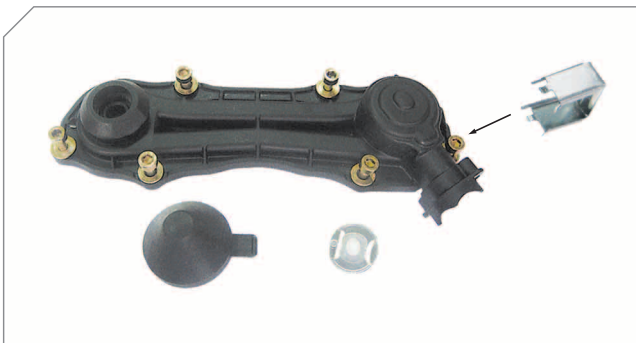

Caliper Sensor Cover With Clips (Plastic)	
BERGKRAFT Kit No	BK1600907AS
Org. Kit Ref.No	–
Application	All SB 6..., SB 7..., SN 6..., SK 7... Series