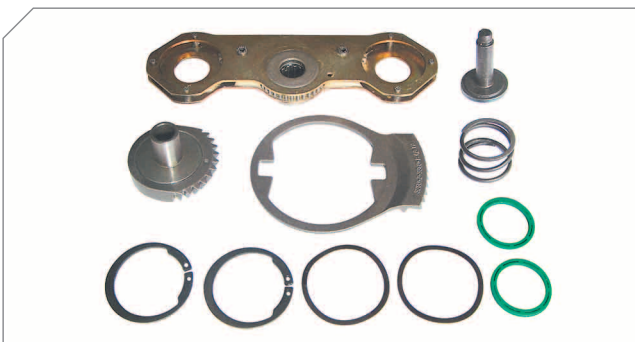

Caliper Adjusting Mechanism Major Repair Kit (Left)

BERGKRAFT Kit No **BK1611104AS**

Org. Kit Ref.No MCK1290

Application DX.195.51

Photographed content is followed as closely as possible, but not guaranteed.