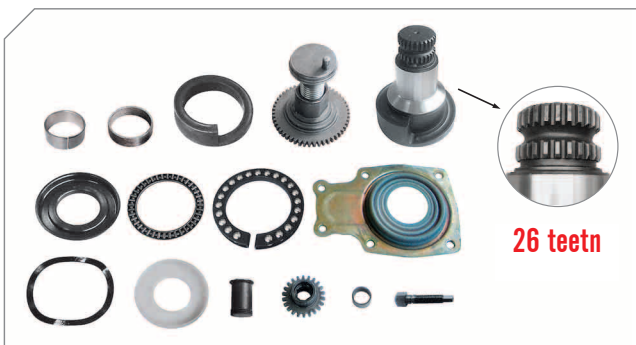

Caliper Repair Kit Front (Left)	
BERGKRAFT Kit No	BK1613105AS
Org. Kit Ref.No	-
Application	LRG528/532/562

MERCEDES 0350,
0403,0404
FRONT