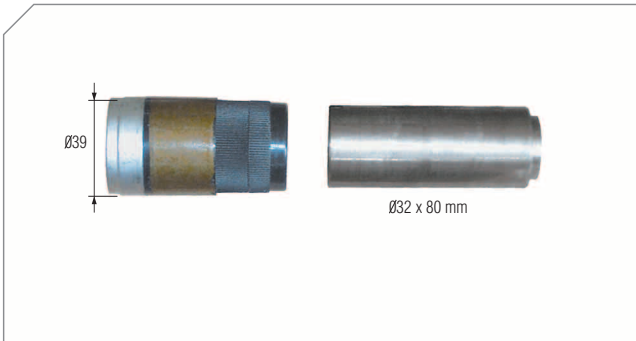

Photographed content is followed as closely as possible, but not guaranteed.

**0044** SN 6.../ SN 7.../ SB 6.../ SN 7... Type Caliper Repair Kits

Caliper Caps & Pad Retainer Pins	
BERGKRAFT Kit No	BK1600219AS
Org. Kit Ref.No	—
Application	All SB..., SN... Series