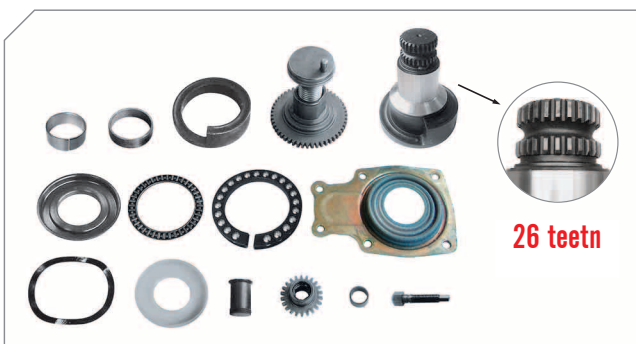

Caliper Repair Kit Front (Right)	
BERGKRAFT Kit No	BK1613106AS
Org. Kit Ref.No	-
Application	LRG529/533/563

MERCEDES 0350,
0403,0404
FRONT

Photographed content is followed as closely as possible, but not guaranteed.