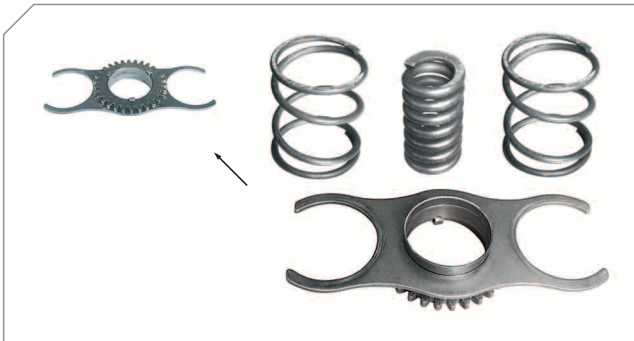

Caliper Gear & Springs Kit	
BERGKRAFT Kit No	BK1615501AS
Org. Kit Ref.No	MCK1129
Application	LRG648/649/650/651