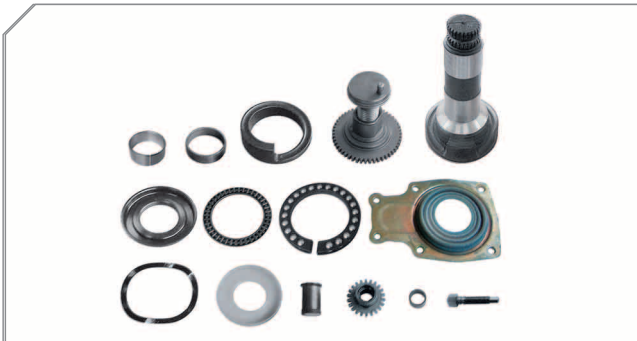

Caliper Repair Kit Rear (Right)

BERGKRAFT Kit No **BK1613104AS**

Org. Kit Ref.No -

Application LRG623

**MERCEDES 0350,
0403,0404
REAR**