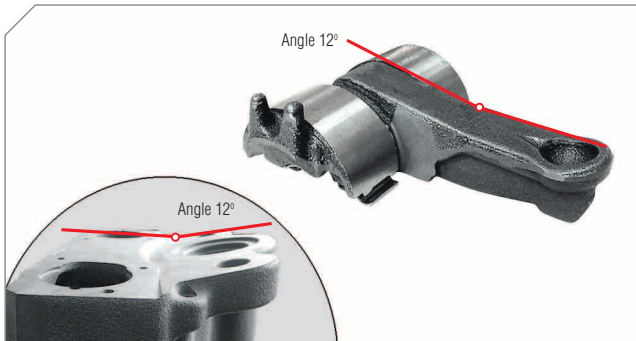

SB 6... / SB 7... Type Caliper Repair Kits

0035

Caliper Lever (Angle 12°)

BERGKRAFT Kit No	BK1601004AS
Org. Kit Ref.No	–
Application	SB 6..., SB 7..., SN 6..., SN 7..., SK... Series