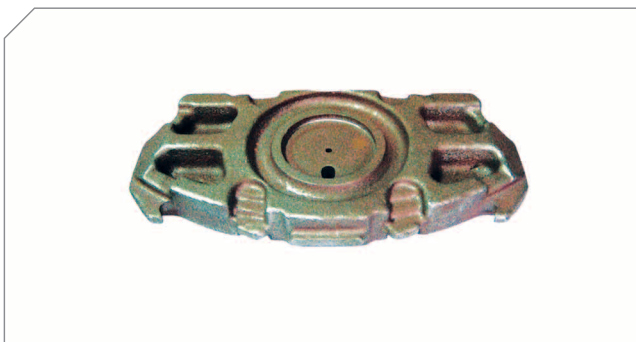

Caliper Push Plat

BERGKRAFT Kit No	BK1614501AS
Org. Kit Ref.No	–
Application	D3 TYPE

Photographed content is followed as closely as possible, but not quaranteed.