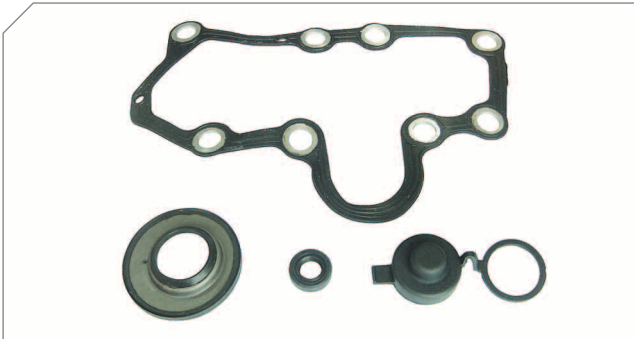

Caliper Cover Plate Gasket

BERGKRAFT Kit No	BK1615905AS
Org. Kit Ref.No	SJ4105
Application	LRG536/537/578/579/596/597/652/653