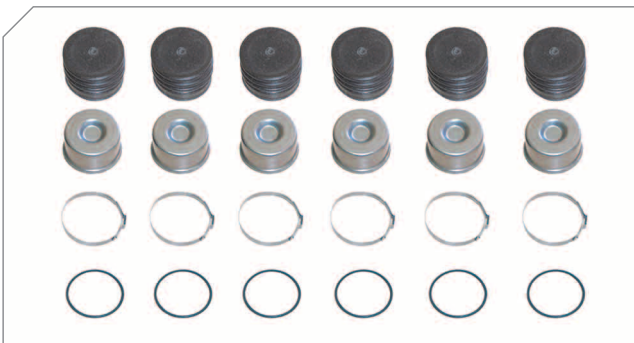

Caliper Outer Boots and Steelcaps Repair Kit

BERGKRAFT Kit No	BK1600206AS
Org. Kit Ref.No	K 001301
Application	All SB ... and SN... Series