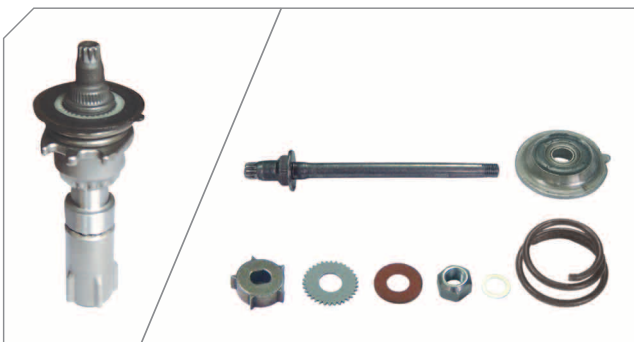

Caliper Adjusting Mechanism	
BERGKRAFT Kit No	BK1600403AS
Org. Kit Ref.No	-
Application	SB 6..., SB 7..., SN 6..., SK 7..., SK... Series

Photographed content is followed as closely as possible, but not guaranteed.