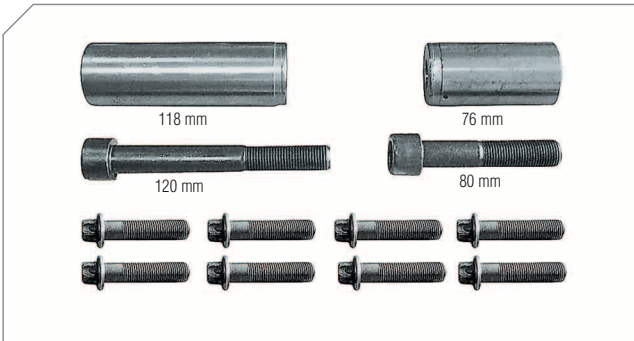

Caliper Guides & Screws Repair Kit

BERGKRAFT Kit No BK1620010AS

Org. Kit Ref.No -

Application 40 195 ...
40 225 ...