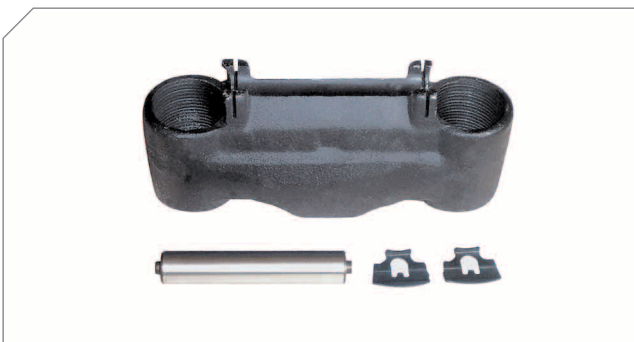

Caliper Bridge Assembly

BERGKRAFT Kit No	BK1600601AS
Org. Kit Ref.No	–
Application	SB 6..., SB 7..., SN 6..., SK 7..., SK... Series

Photographed content is followed as closely as possible, but not guaranteed.