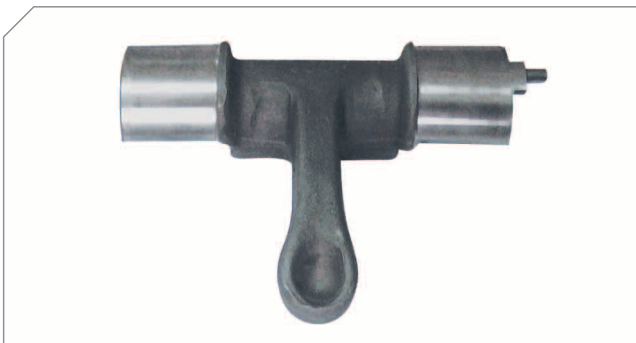

Caliper Lever (Left)	
BERGKRAFT Kit No	BK1612801AS
Org. Kit Ref.No	-
Application	LRG 570/574/576/586/588/590/616/704