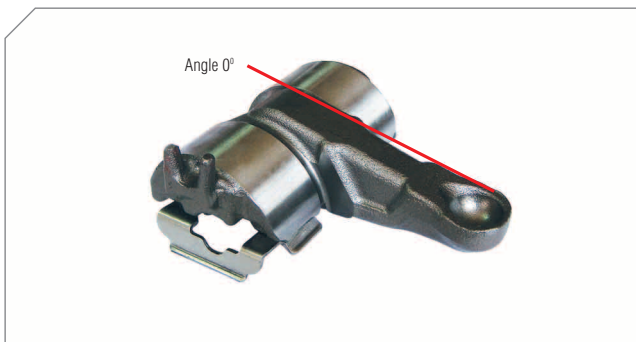

Caliper Lever

BERGKRAFT Kit No	BK1601005AS
Org. Kit Ref.No	–
Application	SK... Series

Photographed content is followed as closely as possible, but not guaranteed.