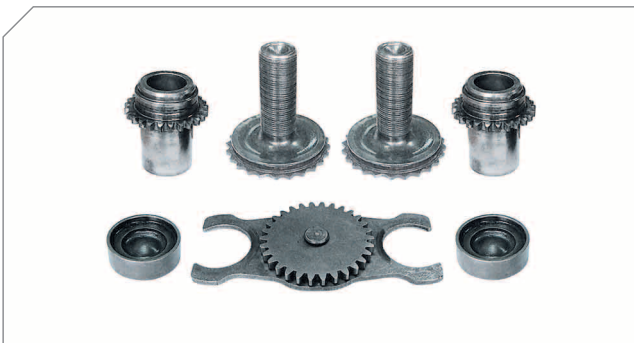

Caliper Adjusting Mechanism Tappers Repair Kit (Left)

BERGKRAFT Kit No	BK1612504AS
Org. Kit Ref.No	–
Application	LRG 543/571/575/577/587/589/591/617/633/642/705/753