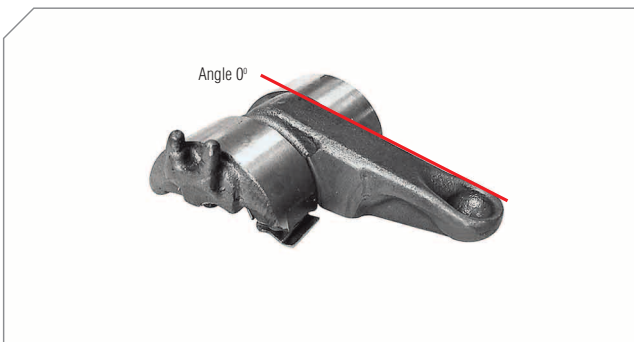

Caliper Lever (Angle 0°)

BERGKRAFT Kit No	BK161003AS
Org. Kit Ref.No	—
Application	SB 6..., SB 7..., SN 6..., SN 7..., SK... Series

Photographed content is followed as closely as possible, but not guaranteed.