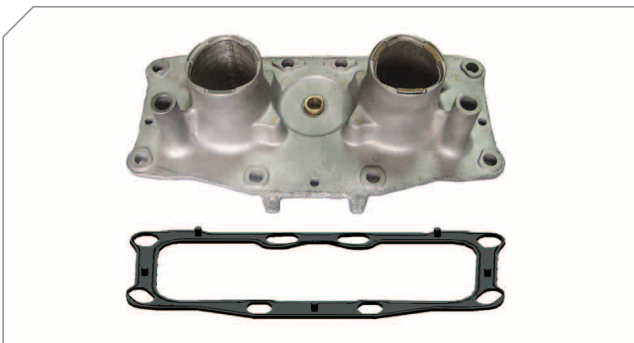

Caliper Calibration Mechanism Cap (Aluminium) & Gasket

BERGKRAFT Kit No	BK1617301AS
Org. Kit Ref.No	–
Application	LRG 544/545/572/573/580/581/582/583/638/639/646/647/658/659/662/663/664/665/669/670/700/701/712/713/720/721/722/723/724/725/736/737/744/745/748/749/750/751/