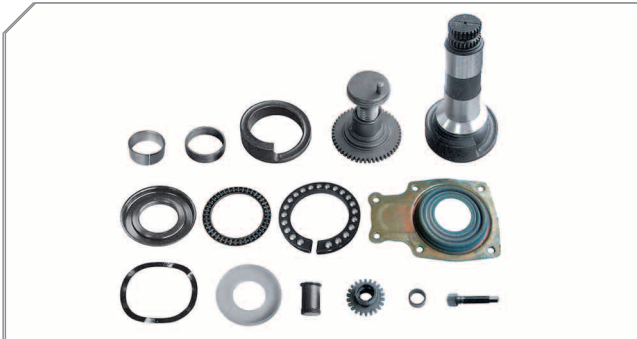

D3 Type Caliper Repair Kits

0079

Caliper Repair Kit Rear (Left)

BERGKRAFT Kit No **BK1613103AS**

Org. Kit Ref.No -

Application LRG622

**MERCEDES 0350,
0403,0404
REAR**