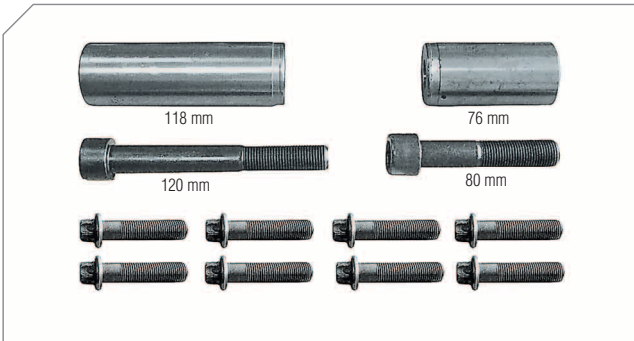

Caliper Guides & Screws Repair Kit

BERGKRAFT Kit No BK1620010AS

Org. Kit Ref.No -

Application 40 195 ...