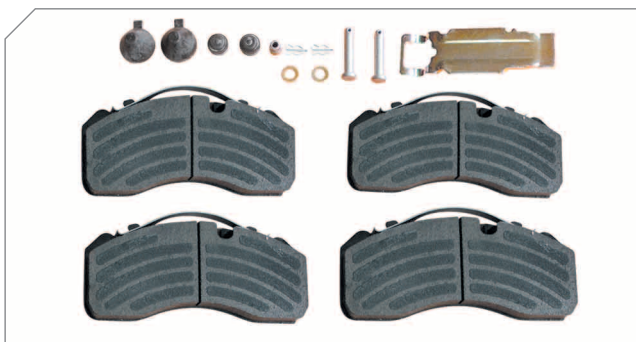

Brake Pad Kit

BERGKRAFT Kit No **BK1600218AS**

Org. Kit Ref.No II 37658/0062

Application

All SB 6... SB 65... , SN 65... , SN 6600 , SN 6601, SN 6602,
SN 6607 Series