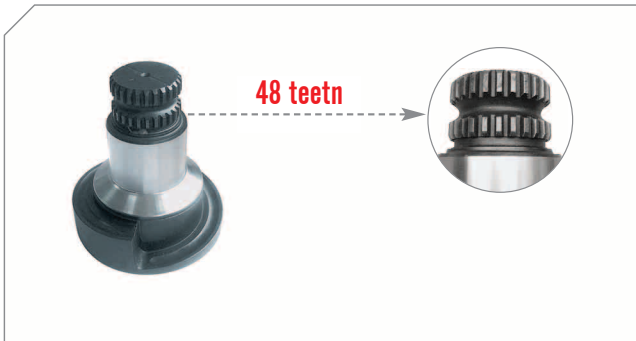

D3 Type Caliper Repair Kits

Caliper Shaft Short (Left)

BERGKRAFT Kit No BK1613203AS

Org. Kit Ref.No -

Application LRG524/526