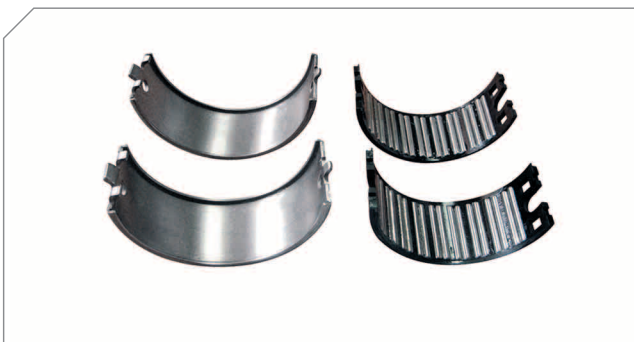

Caliper Roller Bearing

BERGKRAFT Kit No	BK1600701AS
Org. Kit Ref.No	–
Application	All SB 5..., SB 6... and SB 7... Series

Photographed content is followed as closely as possible, but not guaranteed.