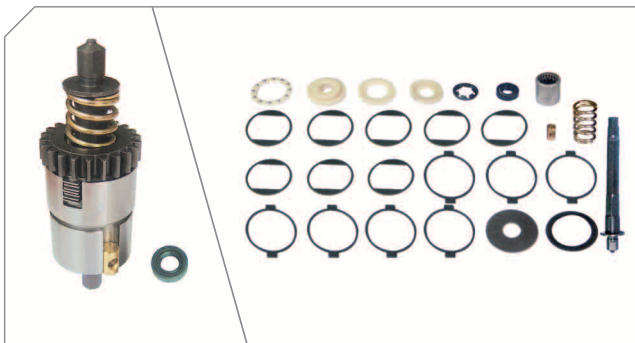

Caliper Adjusting Mechanise (Front)

BERGKRAFT Kit No	BK1615107AS
Org. Kit Ref.No	MCK1113
Application	LRG598/599