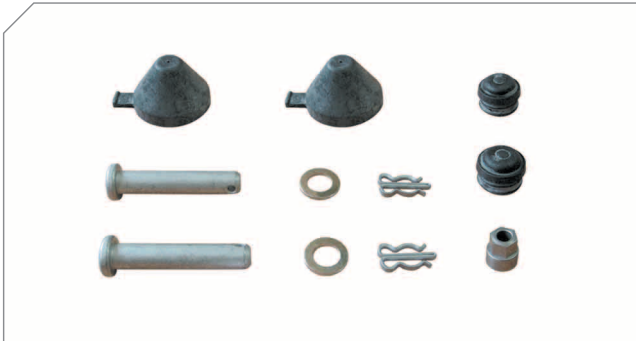

0044 SN 6.../ SN 7.../ SB 6.../ SN 7... Type Caliper Repair Kits

Caliper Caps & Pad Retainer Pins	
BERGKRAFT Kit No	BK1600219AS
Org. Kit Ref.No	—
Application	All SB..., SN... Series