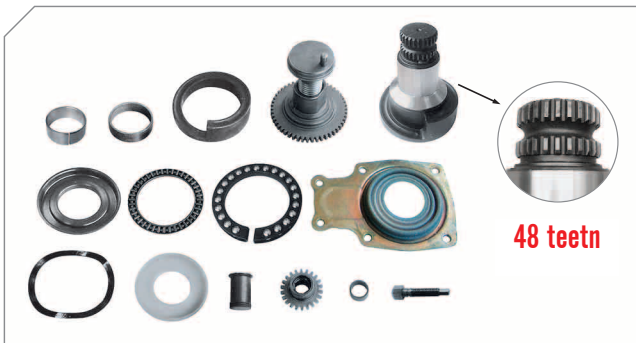

Caliper Repair Kit Front (Right)	
BERGKRAFT Kit No	BK1613102AS
Org. Kit Ref.No	-
Application	LRG525/527

MAN F2000,
RENAULT Magnum,
Premium