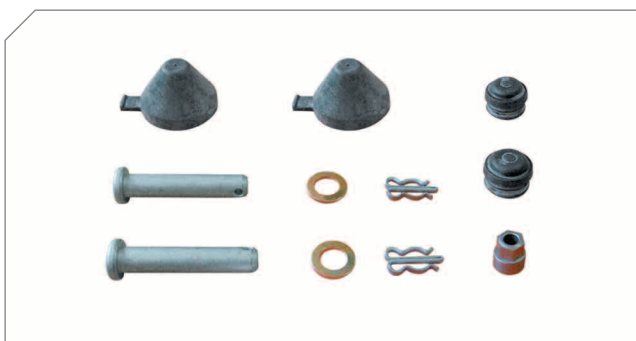

Caliper Caps & Pad Retainer Pins

BERGKRAFT Kit No **BK1600219AS**

Org. Kit Ref.No -

Application

All SB..., All SN... Series

Photographed content is followed as closely as possible, but not guaranteed.