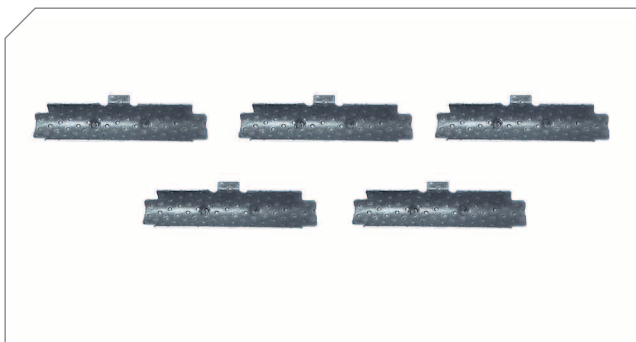

Caliper Lever Bearing

BERGKRAFT Kit No	BK1601201AS
Org. Kit Ref.No	–
Application	All SB 6..., SB 7..., SN 6..., SN 7... Series

Photographed content is followed as closely as possible, but not guaranteed.