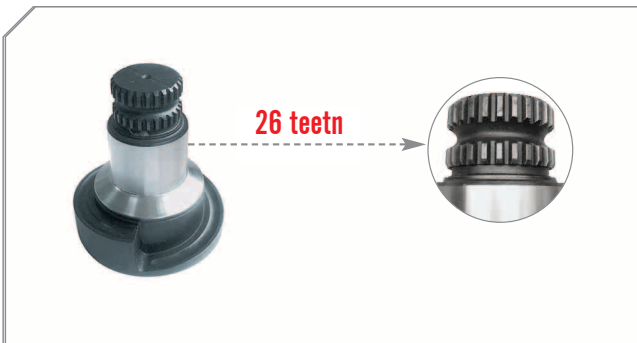

Caliper Shaft Short (Left)

BERGKRAFT Kit No **BK1613201AS**

Org. Kit Ref.No -

Application LRG528/532/562