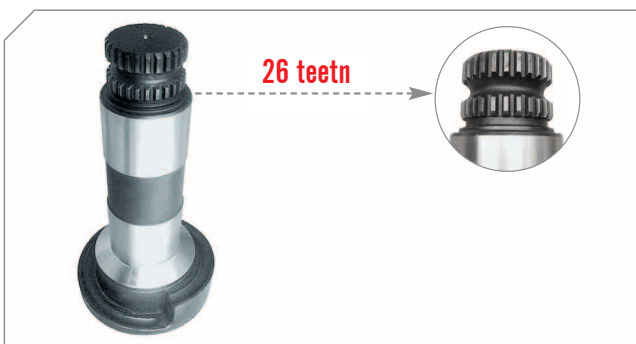

Caliper Shaft Long (Right)

BERGKRAFT Kit No BK1613204AS

Org. Kit Ref.No -

Application LRG623

Photographed content is followed as closely as possible, but not guaranteed.