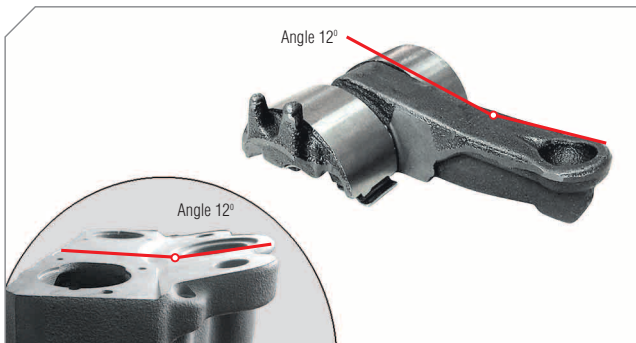

Caliper Lever (Angle 12°)

BERGKRAFT Kit No	BK1601004AS
Org. Kit Ref.No	–
Application	SB 6..., SB 7..., SN 6..., SK 7..., SK... Series