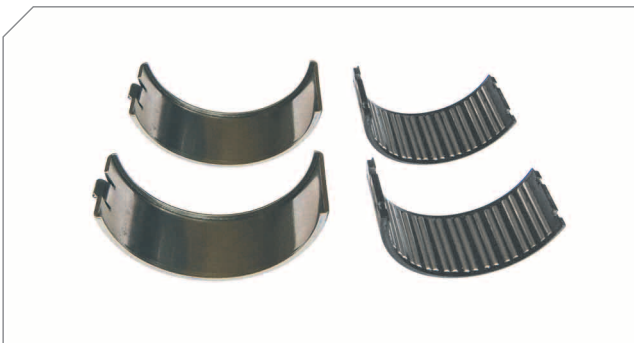

Caliper Roller Bearing

BERGKRAFT Kit No	BK1600702AS
Org. Kit Ref.No	–
Application	All SB 5... , SB 65.. , SB 71.. , SB 75.. , SB 76.. , SB 77.. , SB 78.. , SB 79.. , SN 5... Series