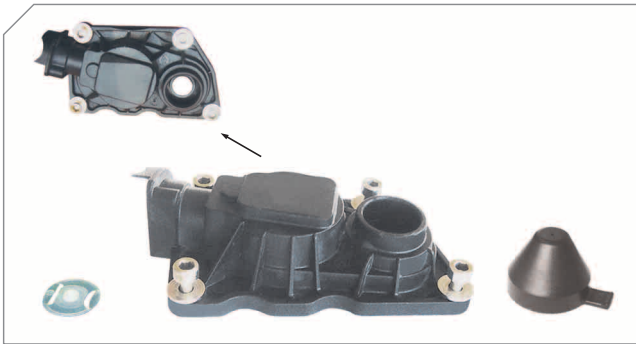

Caliper Sensor Cover (Plastic)

BERGKRAFT Kit No	BK1600903AS
Org. Kit Ref.No	–
Application	All SB 5..., SN 5... Series