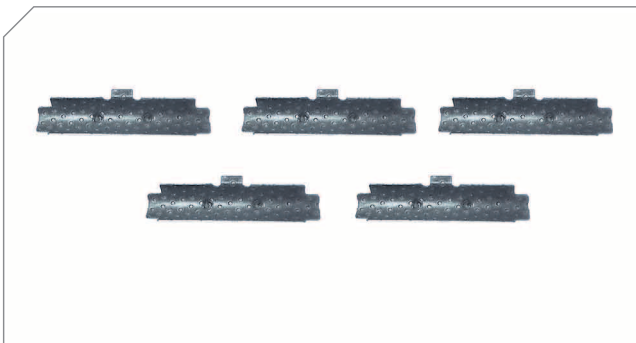

Caliper Lever Bearing	
BERGKRAFT Kit No	BK1601401AS
Org. Kit Ref.No	–
Application	All SB 6..., SB 7..., SN 6..., SK 7... Series