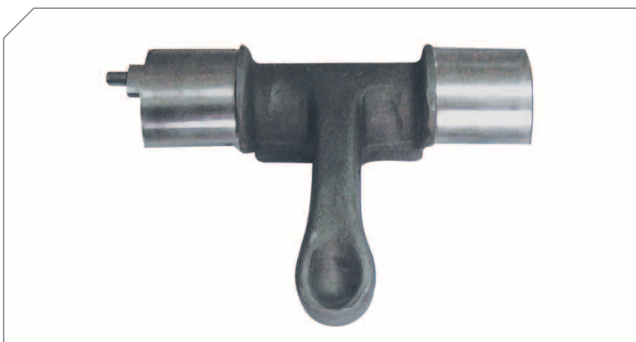

Caliper Lever (Right)	
BERGKRAFT Kit No	BK1612802AS
Org. Kit Ref.No	-
Application	LRG 571/575/577/587/588/591/617/705

Photographed content is followed as closely as possible, but not guaranteed.