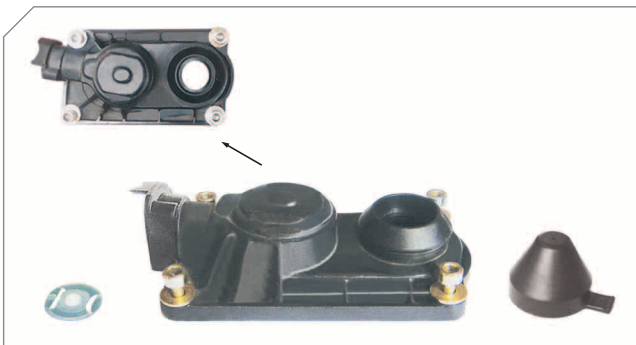

Caliper Sensor Cover (Plastic)

BERGKRAFT Kit No	BK1600909AS
Org. Kit Ref.No	–
Application	All SB 5..., SN 5... Series