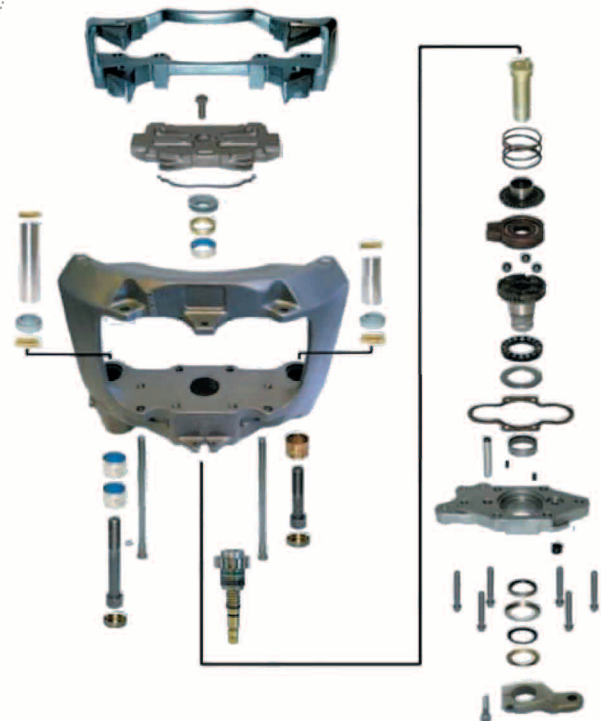

D LISA TYPE CALIPER

Photographed content is followed as closely as possible, but not guaranteed.