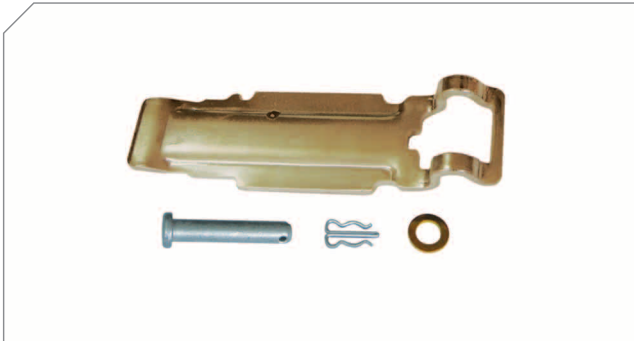

### Caliper Caps

BERGKRAFT Kit No **BK1600245AS**

Org. Kit Ref.No -

Application All SN... Series

Photographed content is followed as closely as possible, but not guaranteed.

0046 SN 6.../ SN 7.../ SB 6.../ SN 7... Type Caliper Repair Kits