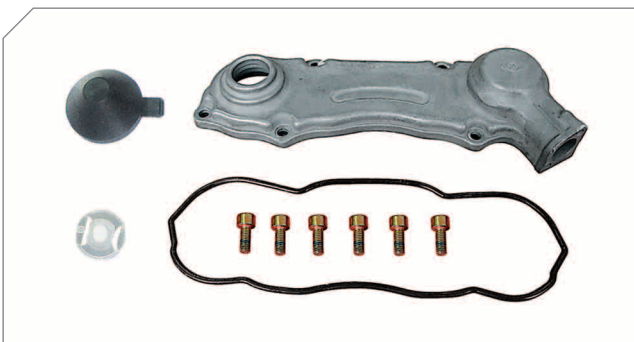

Caliper Sensor Cover (Aluminium)

BERGKRAFT Kit No	BK1600905AS
Org. Kit Ref.No	–
Application	–

Photographed content is followed as closely as possible, but not quaranteed.