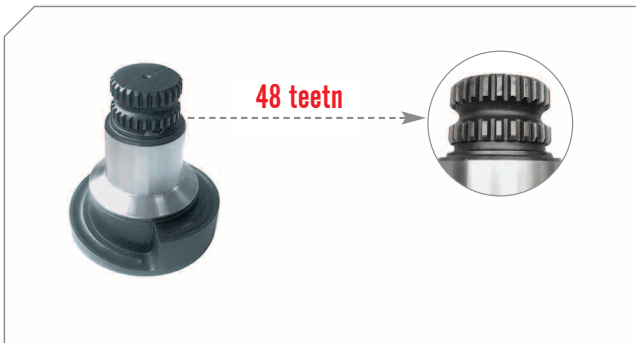

Caliper Shaft Short (Right)

BERGKRAFT Kit No BK1613204AS

Org. Kit Ref.No -

Application LRG525/527