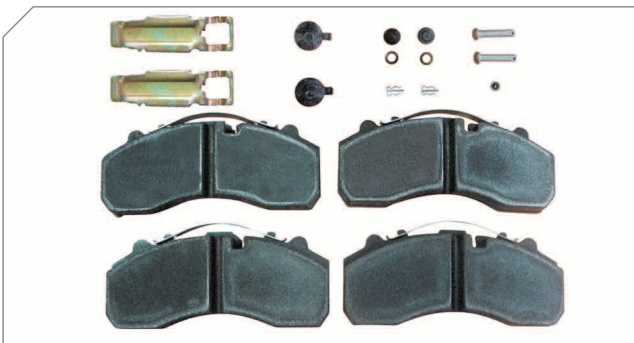

Caliper Pad Kit

BERGKRAFT Kit No **BK1600211AS**

Org. Kit Ref.No II 310880062 / K 001104

Application All SB 6..., SN 6... Series