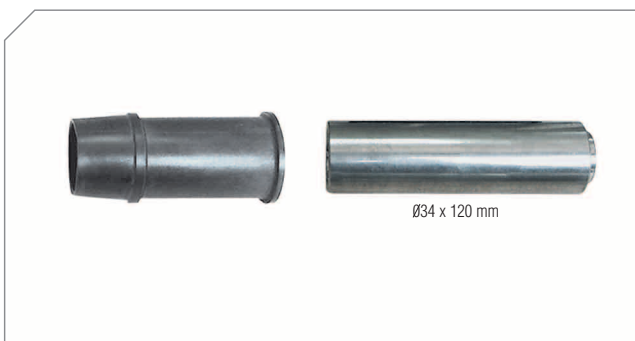

Caliper Guide & Bush	
BERGKRAFT Kit No	BK1600223AS
Org. Kit Ref.No	—
Application	SB 7521, SB 7581, SB 7661, SB 7580

Photographed content is followed as closely as possible, but not guaranteed.