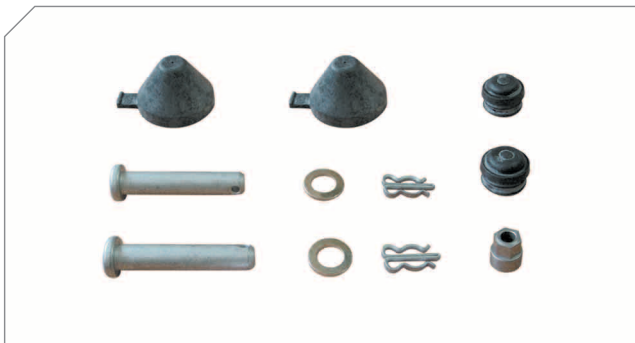

Caliper Caps & Pad Retainer Pins

BERGKRAFT Kit No **BK1600219AS**

Org. Kit Ref.No -

Application All SB..., All SN... Series