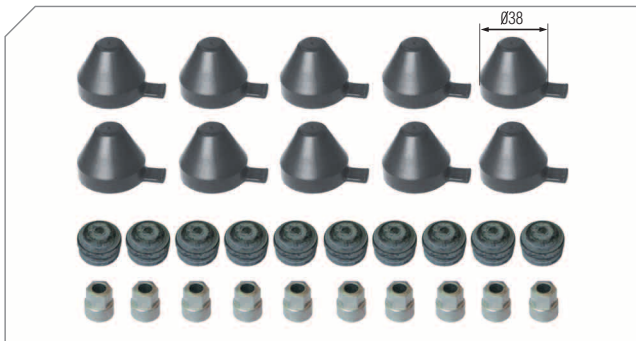

Set of Adjuster Cap	
BERGKRAFT Kit No	BK1600229AS
Org. Kit Ref.No	K000945
Application	SB 5..., SB 6..., SB 7... Series