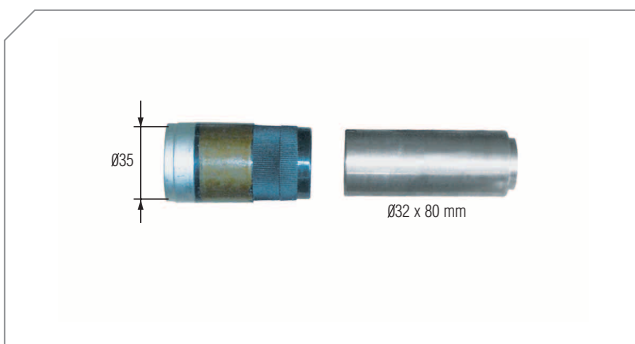

Caliper Guide & Bush

BERGKRAFT Kit No **BK160222AS**

Org. Kit Ref.No -

Application All SB 5..., SB 6..., SB 7... Series
All SN 5..., SN 6..., SN 7... Series

Photographed content is followed as closely as possible, but not guaranteed.