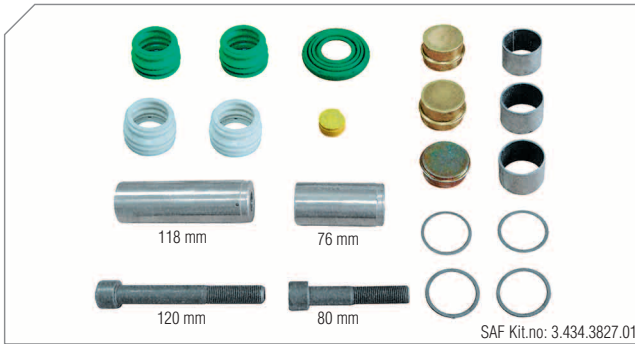

22,5" Type Caliper Repair Kits

22.5 TYPE CALIPERS		AXLE		BERGKRAFT REPAIR KITS	
Vehicles	Models	Left	Right		
SAF	22.5" Wheels, 9 Ton, Front Axle	40 225 007	40 225 008	BK1620001AS	BK1620202AS
	22.5" Wheels, 11 Ton, Front Axle	40 225 015	40 225 016	BK1620002AS	BK1620301AS
SMB	22.5" Wheels, Front Axle	40 225 003	40 225 004	BK1620003AS	BK1620401AS
				BK1620004AS	BK1620501AS
				BK1620101AS	BK1620603AS
				BK1620201AS	BK1620604AS

Caliper Guides & Seals Repair Kit				
BERGKRAFT Kit No	BK1620001AS			
Org. Kit Ref.No	-			
Application	40 195 001, 40 195 015, 40 195 027, 40 195 043, 40 225 015,	40 195 002, 40 195 024, 40 195 030, 40 195 044, 40 225 016,	40 195 003, 40 195 017, 40 195 035, 40 225 007,	40 195 004, 40 195 020, 40 195 038, 40 225 008,