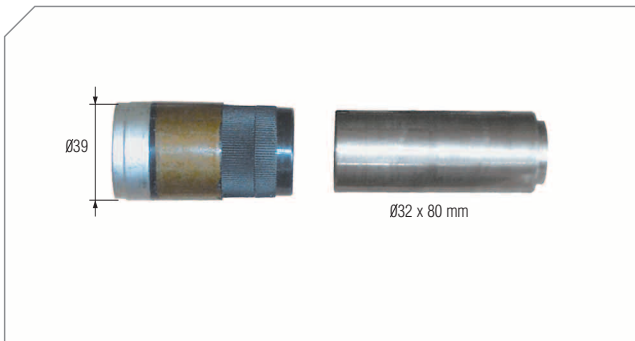

Caliper Guide & Bush	
BERGKRAFT Kit No	BK1600221AS
Org. Kit Ref.No	—
Application	SB 6547, SB 6557, SB 7884, SB 7894, SB 7907, SB 7020 SB 7022