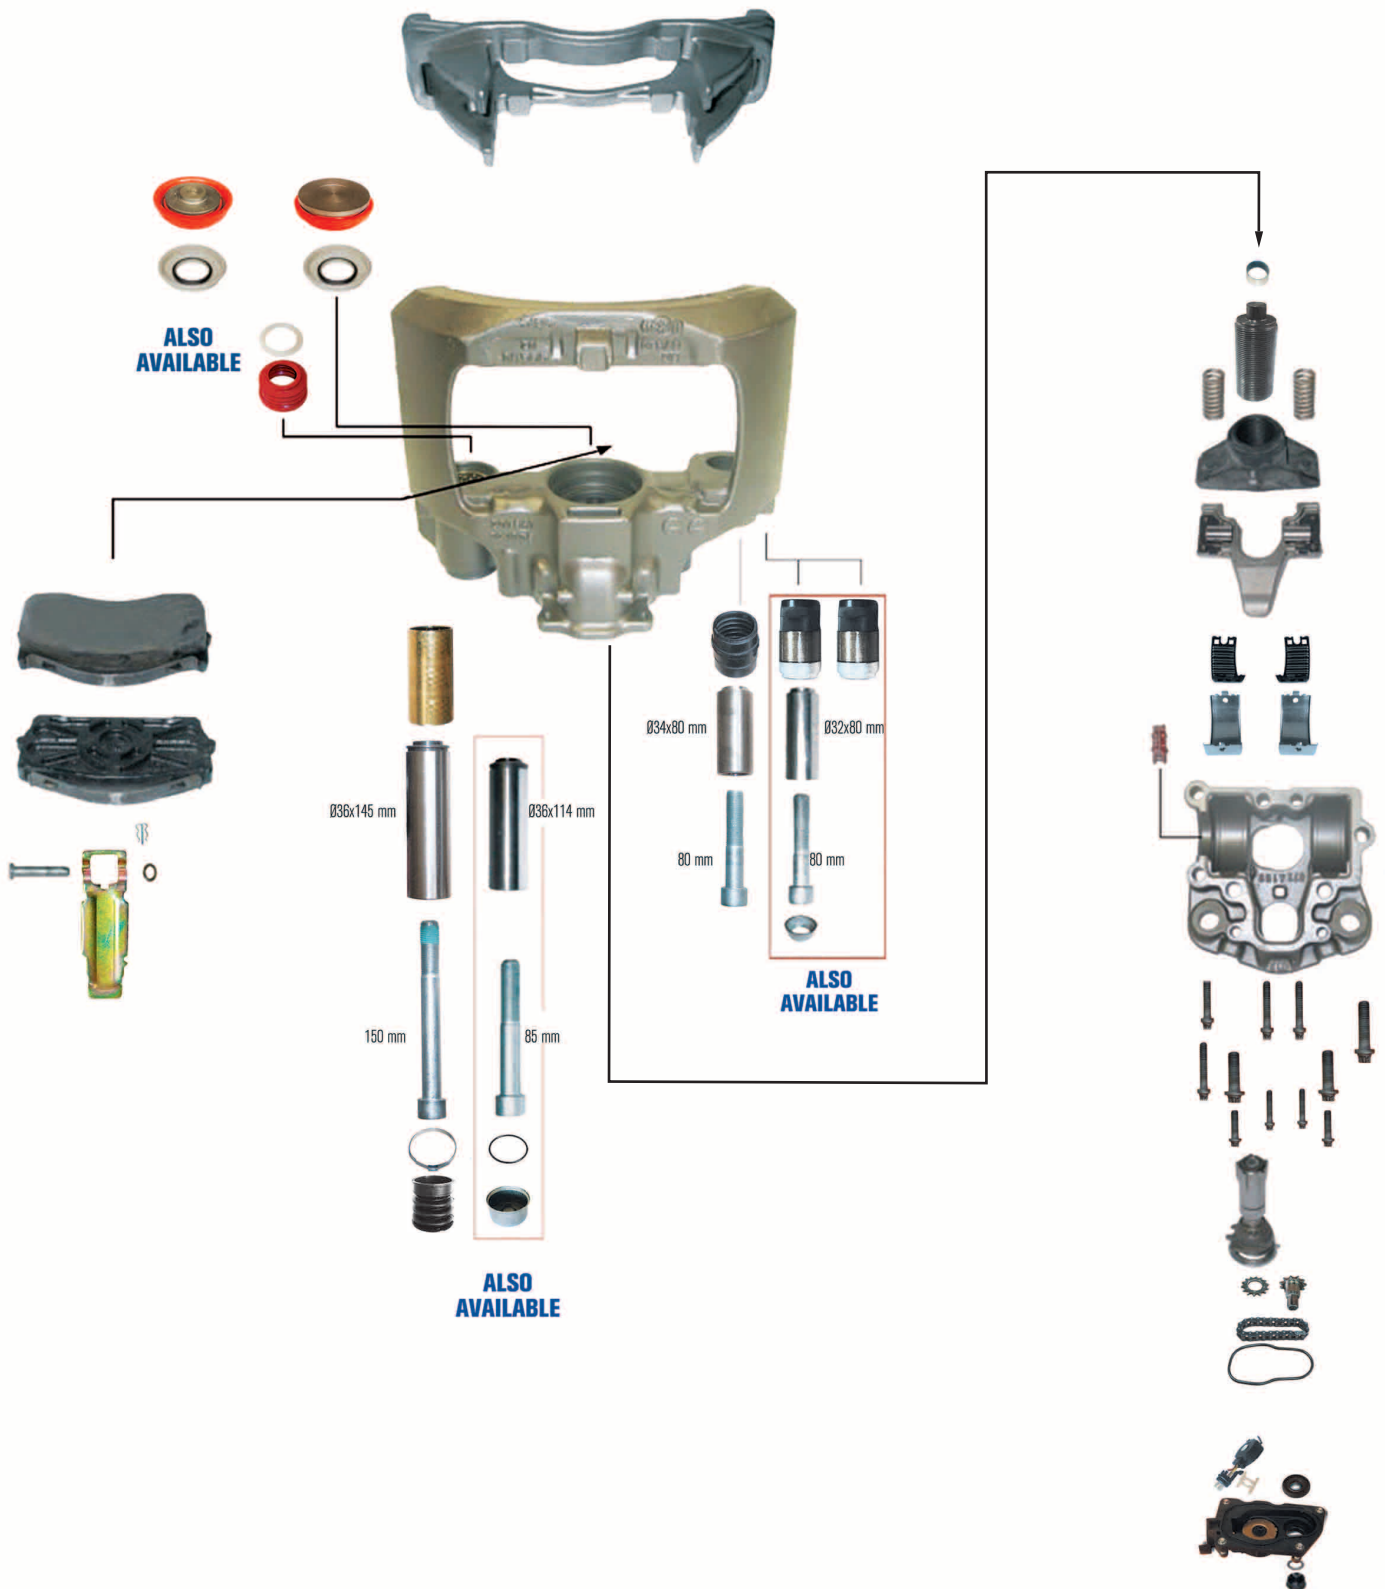

Photographed content is followed as closely as possible, but not guaranteed.