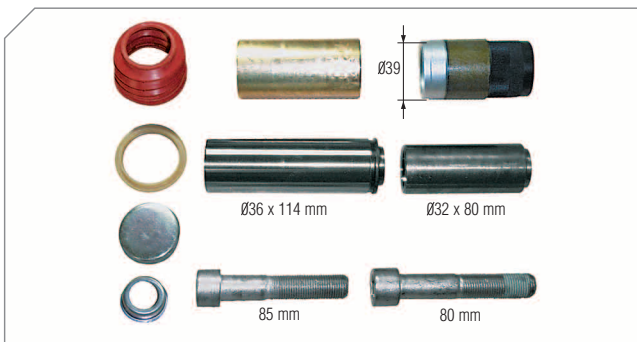

Caliper Guides & Seals Repair Kit

BERGKRAFT Kit No	BK1600215AS
Org. Kit Ref.No	K 000472
Application	SN 6529, SN 6539, SN 7067, SN 7077, SN 7084, SN 7094, SN 7086, SN 7096, SN 7106, SN 7116, SN 7125, SN 7135, SN 7144, SN 7154, NA 7027, NA 7028, NA 7037, NA 7038, SK 7..., SN 65.., SN 66.., SN 7..., SN 71.., SN 72.., SN 73..

Photographed content is followed as closely as possible, but not guaranteed.