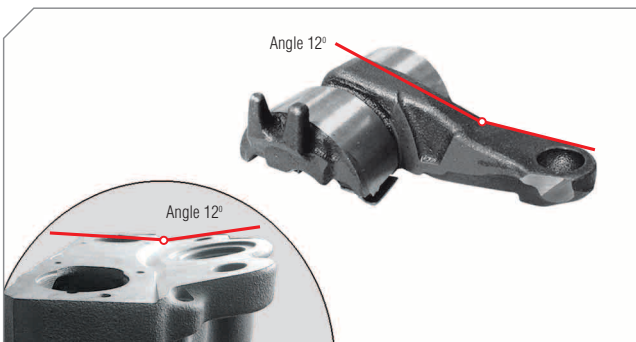

Caliper Lever (Angle 12°)	
BERGKRAFT Kit No	BK1601001AS
Org. Kit Ref.No	–
Application	All SB 6..., SB 7..., SN 6..., SK 7... Series

Photographed content is followed as closely as possible, but not guaranteed.