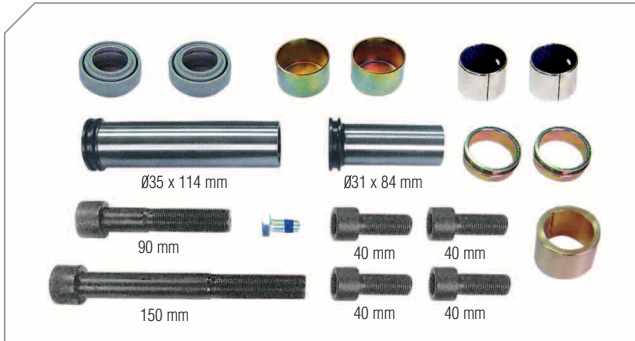

Caliper Guides & Bushes Repair Kit	
BERGKRAFT Kit No	BK1617002AS
Org. Kit Ref.No	MCK1243
Application	LRG 544/545/572/573/580/581/582/583/638/639/646/647/658/659/662/663/700/701/712/713/722/723/744/745/748/749/750/751