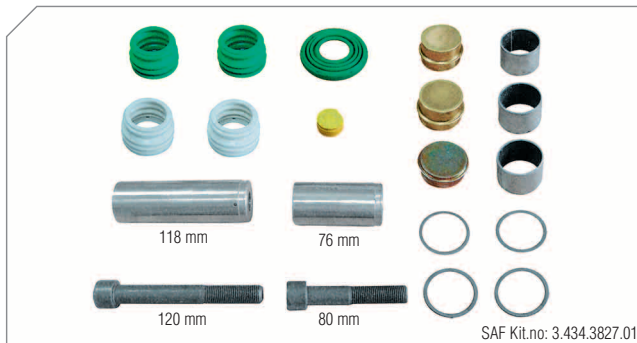

19,5" Type Caliper Repair Kits

19.5" TYPE CALIPERS		AXLE		BERGKRAFT REPAIR KITS
Vehicles	Models	Left	Right	
DAF - LEYLAND	LF 55 (12 to Ton) (00 to 03)	40 195 007	40 195 008	BK1620001AS BK1620202AS BK1620002AS BK1620301AS BK1620003AS BK1620401AS BK1620004AS BK1620501AS BK1620101AS BK1620601AS BK1620201AS BK1620602AS
	LF 55 (12 to Ton) (03+)	40 195 043	40 195 044	
SAF	19" Wheels, Front Axle	40 195 017	40 195 018	
		40 195 037	40 195 038	

Caliper Guides & Seals Repair Kit	
BERGKRAFT Kit No	BK1620001AS
Org. Kit Ref.No	-
Application	40 195 001, 40 195 002, 40 195 003, 40 195 004, 40 195 015, 40 195 024, 40 195 017, 40 195 020, 40 195 027, 40 195 030, 40 195 035, 40 195 038 40 195 043, 40 195 044, 40 225 007, 40 225 008 40 225 015, 40 225 016