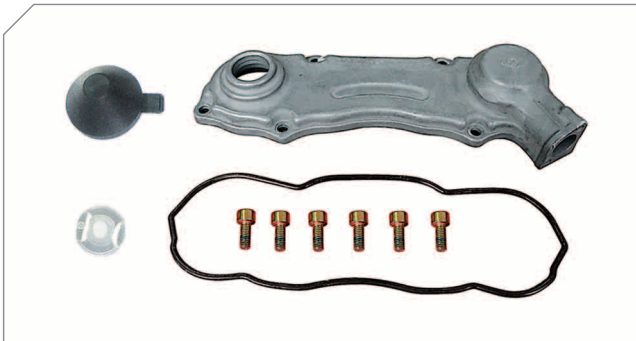

Caliper Sensor Cover (Aluminium)	
BERGKRAFT Kit No	BK1600905AS
Org. Kit Ref.No	–
Application	–