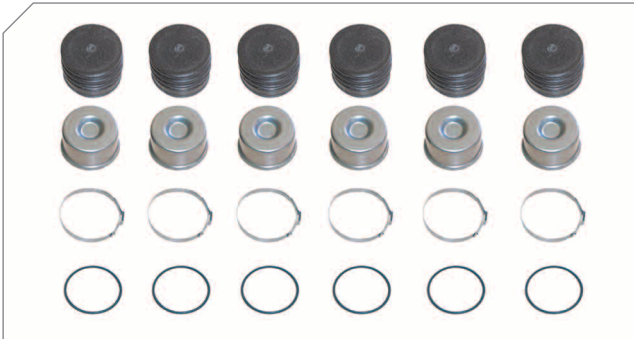

Caliper Outer Boots and Steelcaps Repair Kit

BERGKRAFT Kit No **BK1600206AS**

Org. Kit Ref.No K 001301

Application All SB..., SN... Series