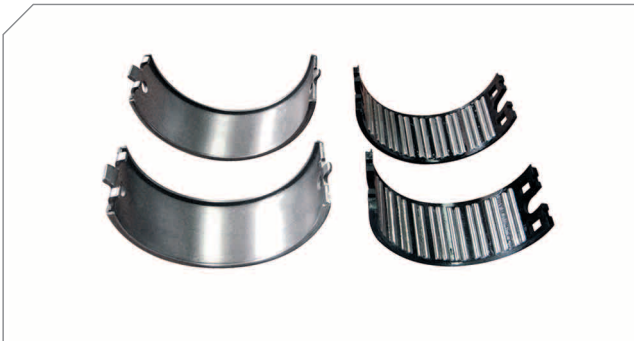

Caliper Poller Bearing

BERGKRAFT Kit No	BK1600701AS
Org. Kit Ref.No	–
Application	All SB 5..., SB 6..., and SK 7... Series