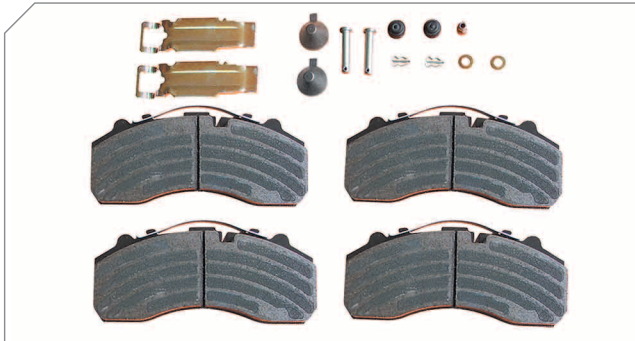

SB 6... / SB 7... Type Caliper Repair Kits

Brake Pad Kit

BERGKRAFT Kit No	BK1600210AS
Org. Kit Ref.No	II 18022/0062
Application	All SB 7..., SN 7... Series