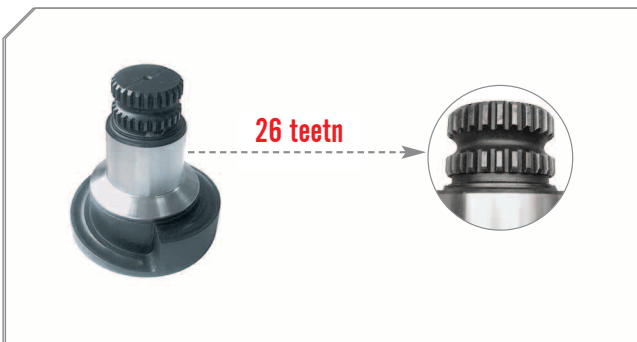

Caliper Shaft Short (Right)

BERGKRAFT Kit No **BK1613202AS**

Org. Kit Ref.No -

Application LRG529/533/563

Photographed content is followed as closely as possible, but not guaranteed.