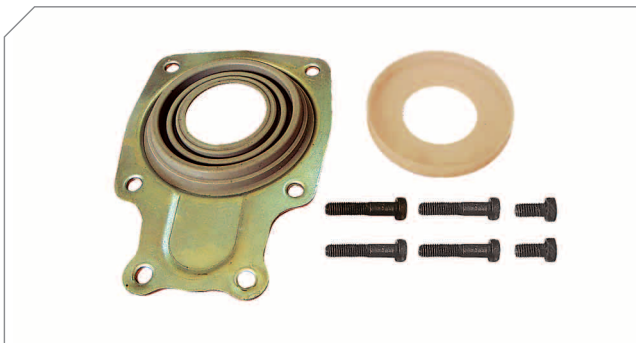

Caliper Cover & Boots	
BERGKRAFT Kit No	BK1613503AS
Org. Kit Ref.No	SJ1212
Application	LRG524/525/526/527/528/529/532/533/622/623