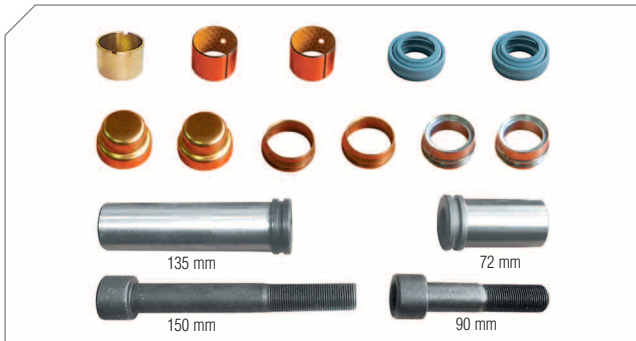

ELSA 1 and ELSA 1 Radial Type Caliper Repair Kits

0091

Caliper Guides & Bushes Repair Kit	
BERGKRAFT Kit No	BK1612004AS
Org. Kit Ref.No	MCK1102
Application	LRG 542/543/570/571/576/577/586/587/588/589/616/617/632/633/ 642/643/752/753/ LUCAS KJ47/JJ47