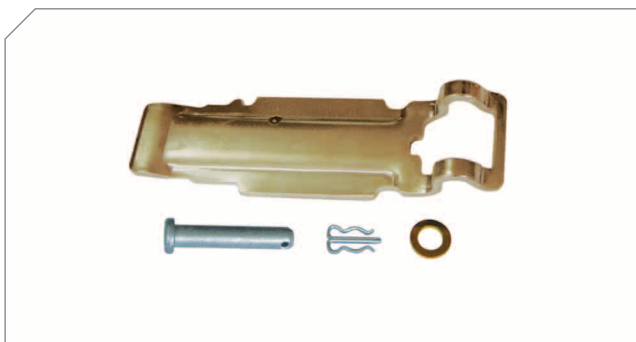

Set of Adjuster Cap	
BERGKRAFT Kit No	BK1600229AS
Org. Kit Ref.No	K000945
Application	SB 5..., SB 6..., SB 7... Series

Caliper Ipat Retainer Repair Kit	
BERGKRAFT Kit No	BK1600301AS
Org. Kit Ref.No	II 19712004
Application	All SB 6..., SB 7..., SN 6..., SN 7... Series