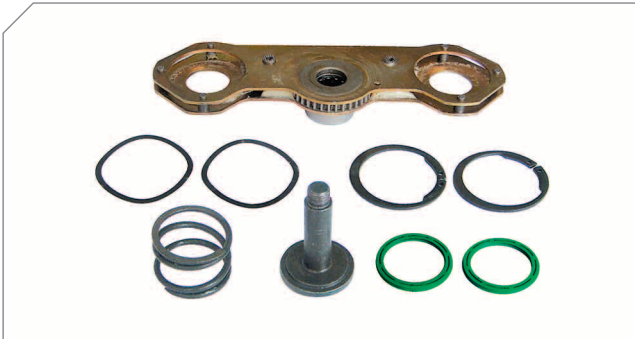

DX 195 Type Caliper Repair Kits

0071

Caliper Adjusting Mechanism Minor Repair Kit (Right)

BERGKRAFT Kit No **BK1611101AS**

Org. Kit Ref.No DSL5R

Application DX.195.52