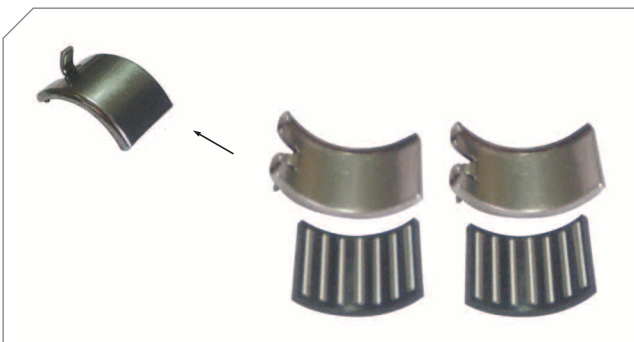

Caliper Roller Bearing

BERGKRAFT Kit No **BK1600703AS**

Org. Kit Ref.No -

Application SN 5... Series

Photographed content is followed as closely as possible, but not guaranteed.