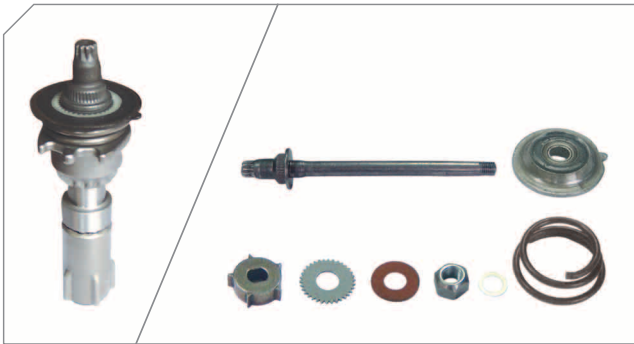

Caliper Adjusting Mechanism	
BERGKRAFT Kit No	BK1600403AS
Org. Kit Ref.No	–
Application	SN 5..., SB 6..., SB 7..., SN 6..., SN 7..., SK... Series