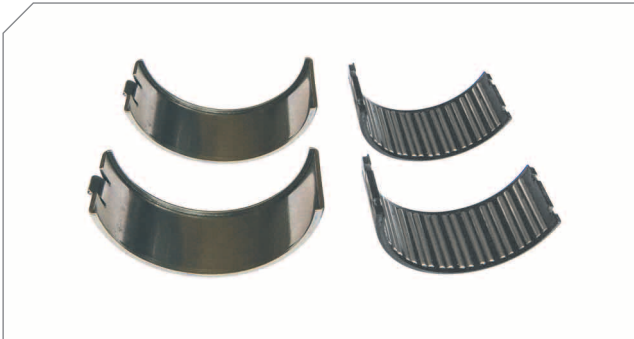

SB 6... / SB 7... Type Caliper Repair Kits

0033

Caliper Roller Bearing

BERGKRAFT Kit No	BK1600702AS
Org. Kit Ref.No	–
Application	All SB 5..., SB 65..., SB 71..., SB 75..., SB 76..., SB 77..., SB 78..., SB 79..., SN 5... Series