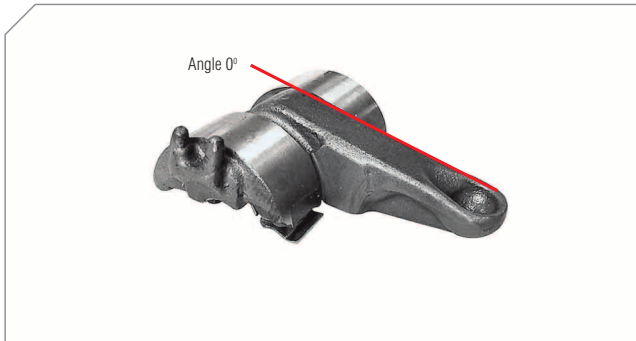

Caliper Lever (Angle 0°)

BERGKRAFT Kit No	BK1601003AS
Org. Kit Ref.No	–
Application	SB 6..., SB 7..., SN 6..., SK 7..., SK... Series