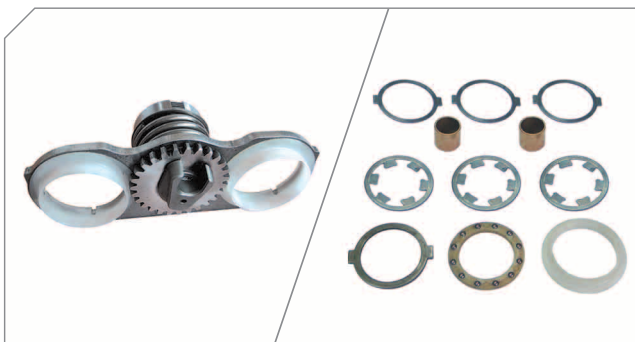

Caliper Adjusting Mechanism	
BERGKRAFT Kit No	BK1617101AS
Org. Kit Ref.No	-
Application	LRG 544/545/572/573/580/581/582/583/638/639/646/647/658/659/662/663/664/665/669/670/700/701/712/713/720/721/722/723/724/725/736/737/744/745/748/749/750/751/

Photographed content is followed as closely as possible, but not guaranteed.