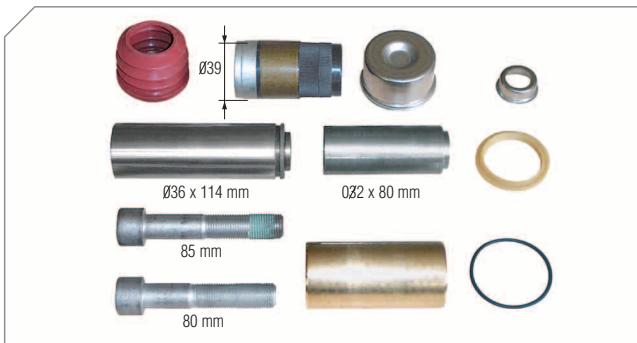

Caliper Guides & Seals Repair Kit

BERGKRAFT Kit No	BK1600202AS
Org. Kit Ref.No	K 000375
Application	SB 6547, SB 6557, SB 7884, SB 7984, SB 7907, SB 7020, SB 7022