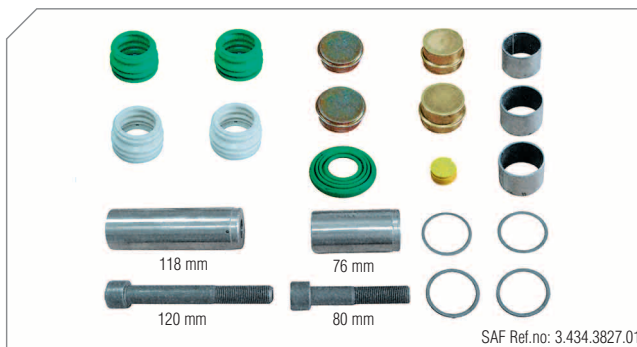

Caliper Guides & Seals Repair Kit	
BERGKRAFT Kit No	BK1620002AS
Org. Kit Ref.No	12 999 738
Application	40 195 001, 40 195 002, 40 195 003, 40 195 004, 40 195 015, 40 195 024, 40 195 017, 40 195 020, 40 195 027, 40 195 030, 40 195 035, 40 195 038 40 195 043, 40 195 044, 40 225 007, 40 225 008 40 225 015, 40 225 016