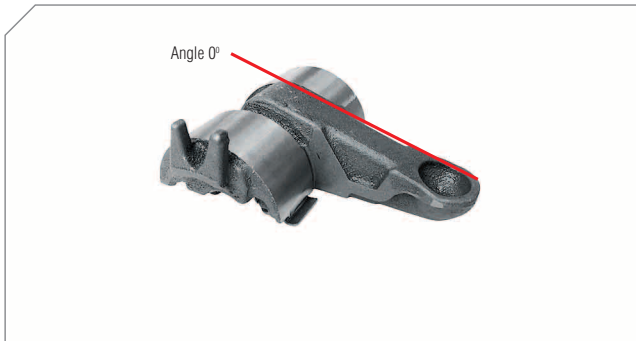

Caliper Lever (Angle 12°)	
BERGKRAFT Kit No	BK1601001AS
Org. Kit Ref.No	–
Application	All SB 6..., SB 7..., SN 6..., SK 7... Series

Photographed content is followed as closely as possible, but not guaranteed.