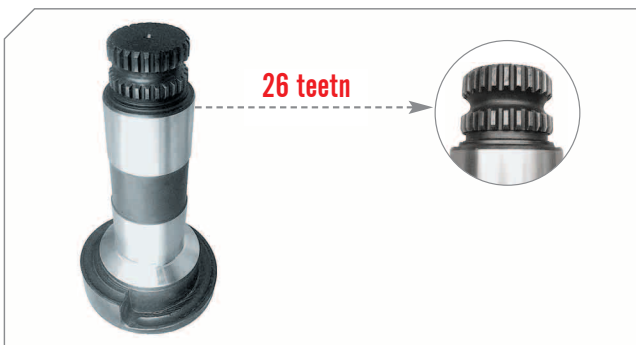

Caliper Shaft Long (Left)

BERGKRAFT Kit No BK1613205AS

Org. Kit Ref.No -

Application LRG622