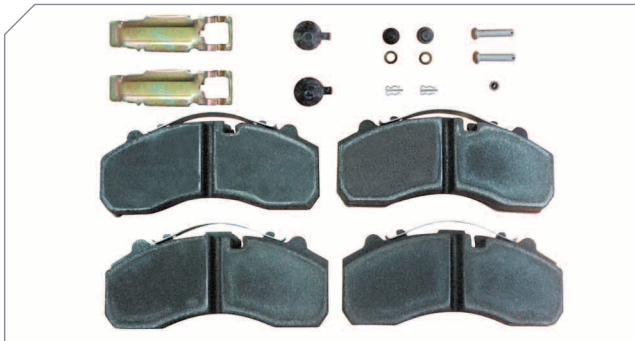

Brake Pad Kit

BERGKRAFT Kit No	BK1600211AS
Org. Kit Ref.No	II 319880062 / K 001104 WVA No: 29094/29095
Application	All SB 6..., SN 6... Series