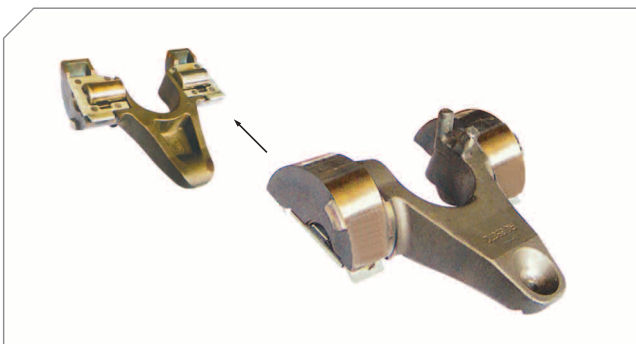

Caliper Lever

BERGKRAFT Kit No	BK1601006AS
Org. Kit Ref.No	–
Application	All SB 5..., SN 5... Series

Photographed content is followed as closely as possible, but not guaranteed.