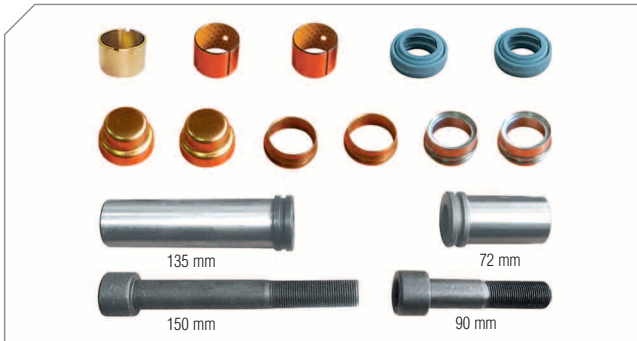

Caliper Guides & Bushes Repair Kit	
BERGKRAFT Kit No	BK1612001AS
Org. Kit Ref.No	-
Application	-