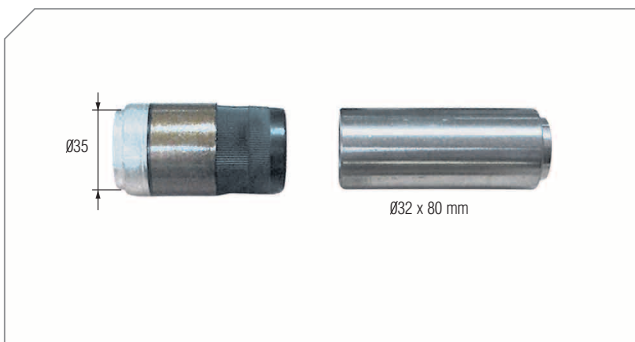

Caliper Guide & Bush	
BERGKRAFT Kit No	BK1600222AS
Org. Kit Ref.No	—
Application	SB 7122, SB 7132, SB 7126, SB 7136, SB 7586, SB 7596 SB 7666, SB 7676, SB 7785, SB 7795, SB 7840, SB 7850 SB 7859, SB 7869