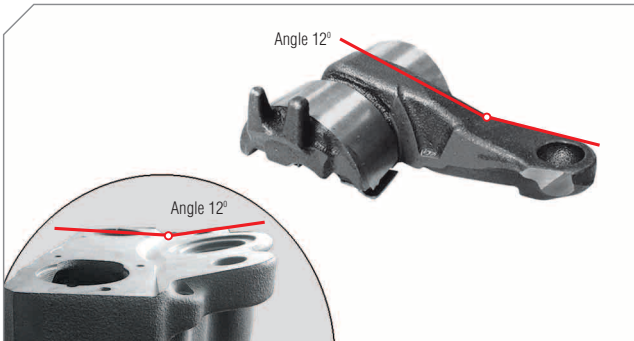

Caliper Lever (Angle 12°)

BERGKRAFT Kit No	BK1601001AS
Org. Kit Ref.No	—
Application	SB 6..., SB 7..., SN 6..., SN 7..., SK... Series