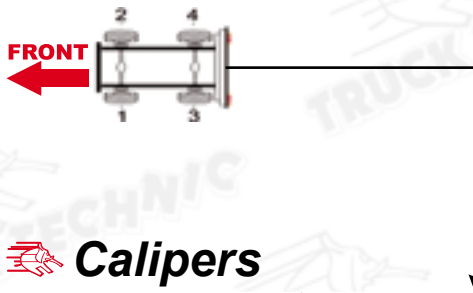

Models

380 EUROCLASS-393.35 MY
380 EUROCLASS-490.18
380 EUROCLASS-490.29
380 EUROCLASS-490.29 EL
380 EUROCLASS-491
CITYCLASS 22
CITYCLASS 27
EURORIDER

Maker	BREMBO
Wheel size	22.5"

Calipers

Brembo part n°	TT n°	Side
120.5360.12	95.03.003	1
120.5360.22	95.03.004	2