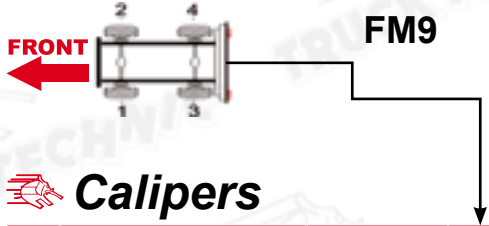

Calipers

N°	Meritor part n°	TT n°	Side
1	LRG598	93.06.009	1
1	LRG599	93.06.010	2
2	LRG652	93.06.017	3
2	LRG653	93.06.018	4

Repair kits Page : 1. **162-163**
2. **116-117**