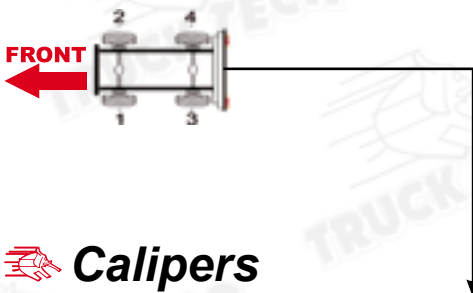

**Repair kits Page : 1. 194-195
2. 118-119**

Maker	MERITOR
Wheel size	22.5"

Maker	MERITOR
Wheel size	22.5"

Models

FRH422

From 05.2001 To 09.2002

Maker	MERITOR
Wheel size	22.5"

Calipers