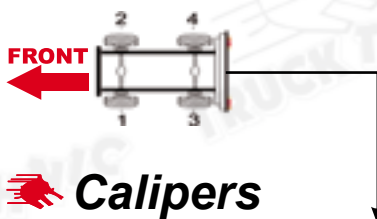

Models

EUROSTAR

From 03.1997

EUROTECH

From 03.1997

Maker	KNORR
Wheel size	22.5"
Angle of actuator	-12°
Brake type	Axial
Wear sensor	In-pad, normally closed

Calipers

Knorr type n°	TT n°	Side	Knorr part n°	Knorr ration. n°
SB7906	91.03.001	1	K00412	SN7251
SB7916	91.03.002	2	K000413	SN7241
SB7902	91.03.013	3	K000260	SN7252
SB7912	91.03.014	4	K000261	SN7242