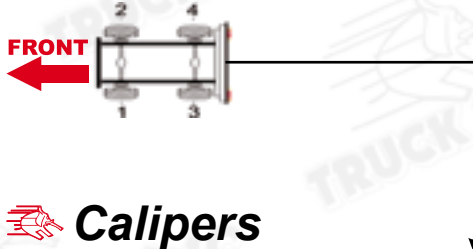

Calipers

Meritor part n°	TT n°	Side
LRG561	93.06.006	1-3
LRG560	93.06.005	2-4

Repair kits Page : 132-133