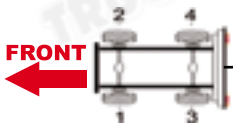

MIDLINER M250

From 03.1997

MIDLUM

From 2000

Maker	MERITOR
Wheel size	19.5"

Calipers

Meritor part n°	TT n°	Side
LRG554	93.05.005	1
LRG555	93.05.006	2

Repair kits Page : 130-131