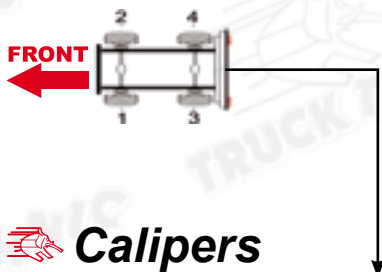

Calipers

Knorr type n°	TT n°	Side	Knorr part n°	Knorr ration. n°
SB7919	91.03.004	1	K000553	SN7203
SB7909	91.03.005	2	K000552	SN7213
SB7211	91.03.052	3	K000486	SB7450
SB7201	91.03.051	4	K000485	SB7460

Repair kits Page : 96-98