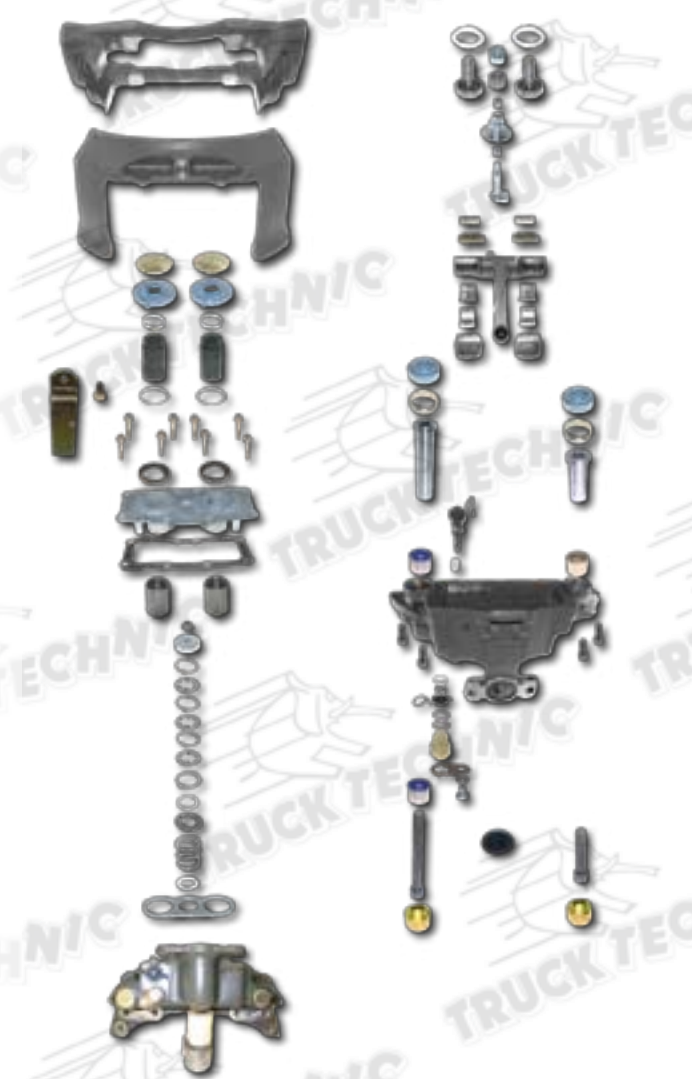

TRUCKTECHNIC

	TT KIT n°	CMSK.26
	OR kit n°	MCK1243
	Descrip.	GUIDE & PIN
	Caliper	LRG662/63

	TT KIT n°	CMSK.7.4
	OR kit n°	TT ONLY
	Descrip.	ADJUSTING MECHANISM SEALING
	Caliper	LRG662/63

	TT KIT n°	CMSK.7.7
	OR kit n°	MCK1309
	Descrip.	TAPPETS
	Caliper	LRG662/63

	TT KIT n°	CMSK.7.5
	OR kit n°	TT ONLY
	Descrip.	ADJUSTING MECHANISM
	Caliper	LRG662/63

	TT KIT n°	CMSK.7.11.4
	OR kit n°	TT ONLY
	Descrip.	ADJUSTING DEVICE (RIGHT)
	Caliper	LRG662

	TT KIT n°	CMSK.7.11.3
	OR kit n°	TT ONLY
	Descrip.	ADJUSTING DEVICE (LEFT)
	Caliper	LRG663

	TT KIT n°	CMSK.7.9
	OR kit n°	TT ONLY
	Descrip.	ADJ MECHANISM (CENTRAL PART)
	Caliper	LRG662/63

	TT KIT n°	CMSK.7.6
	OR kit n°	TT ONLY
	Descrip.	TAPPET SYSTEM
	Caliper	LRG662/63