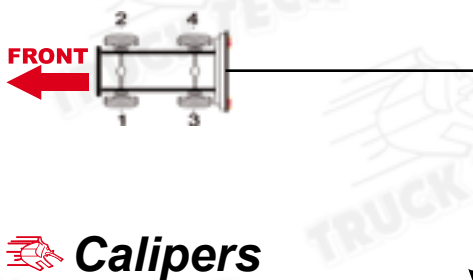

Calipers

Wabco part n°	TT n°	Side
40 175 058	92.01.003	1
40 175 059	92.01.004	2

Repair kits Page : 212-213