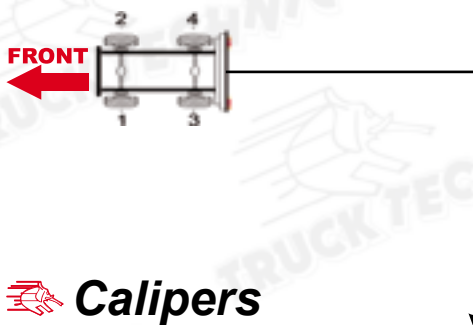

Calipers

Meritor part n°	TT n°	Side
LRG658	93.08.021	3
LRG659	93.06.022	4

Repair kits Page : 182-183