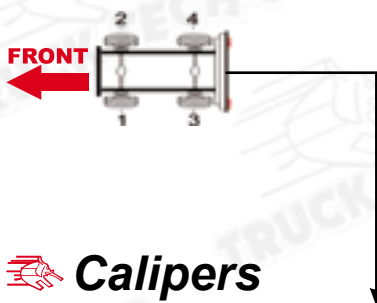

Calipers

Knorr type n°	TT n°	Side	Knorr part n°	Knorr ration. n°
SB6557	91.02.002	1	II39259	SB6418
SB6547	91.02.001	2	II39258	SB6408

Repair kits Page : 94-95