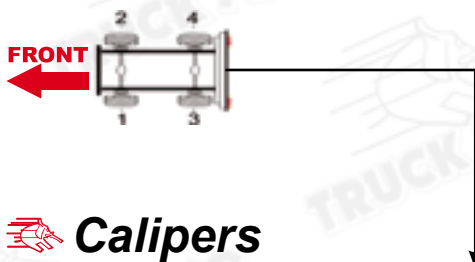

Calipers catalogue HEAVY DUTY VEHICLES

Models

CITO

From 01.1998

Maker	KNORR
Wheel size	22.5"
Angle of actuator	0°
Brake type	Axial
Potentiometer	Continuous

Calipers

Knorr type n°	TT n°	Side	Knorr part n°	Knorr rationalised n°
SB7648	91.03.013	1	II32798	SN7211
SB7658	91.03.014	2	II32799	SN7201
SB7780	91.03.023	3	II37231	SN7216
SB7790	91.03.024	4	II37232	SN7206