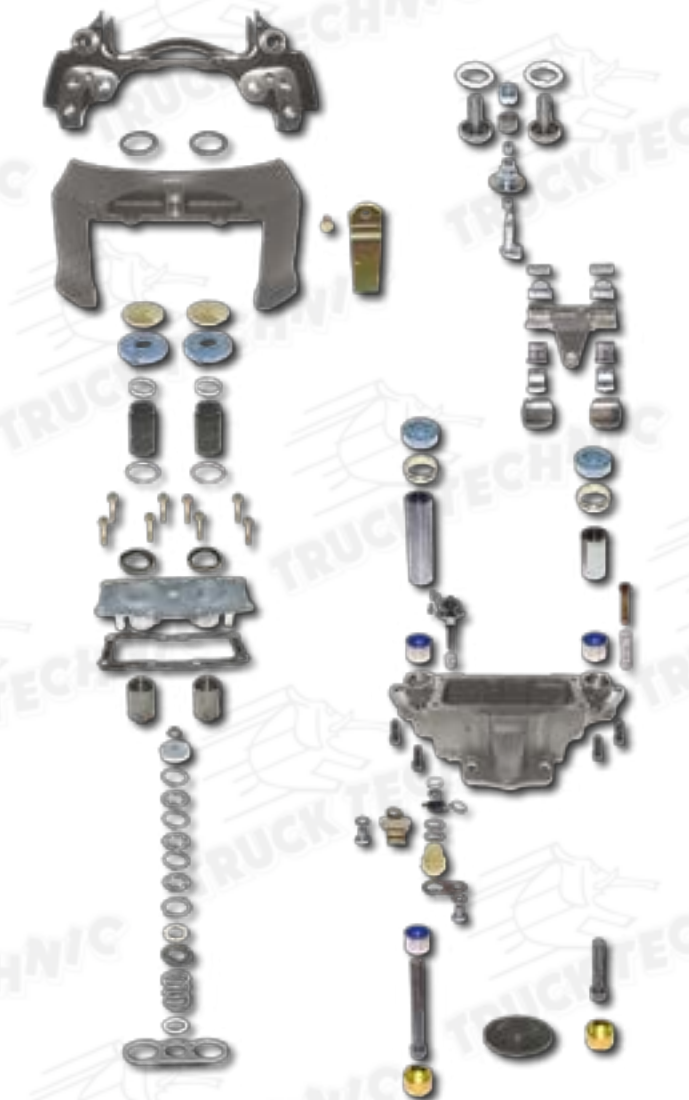

TT KIT n°	CMSK.7.11.3
	OR kit n°	TT ONLY
	Descrip.	ADJUSTING DEVICE (LEFT)
	Caliper	LRG583

	TT KIT n°	CMSK.7.6
	OR kit n°	TT ONLY
	Descrip.	TAPPET SYSTEM
	Caliper	LRG582/83