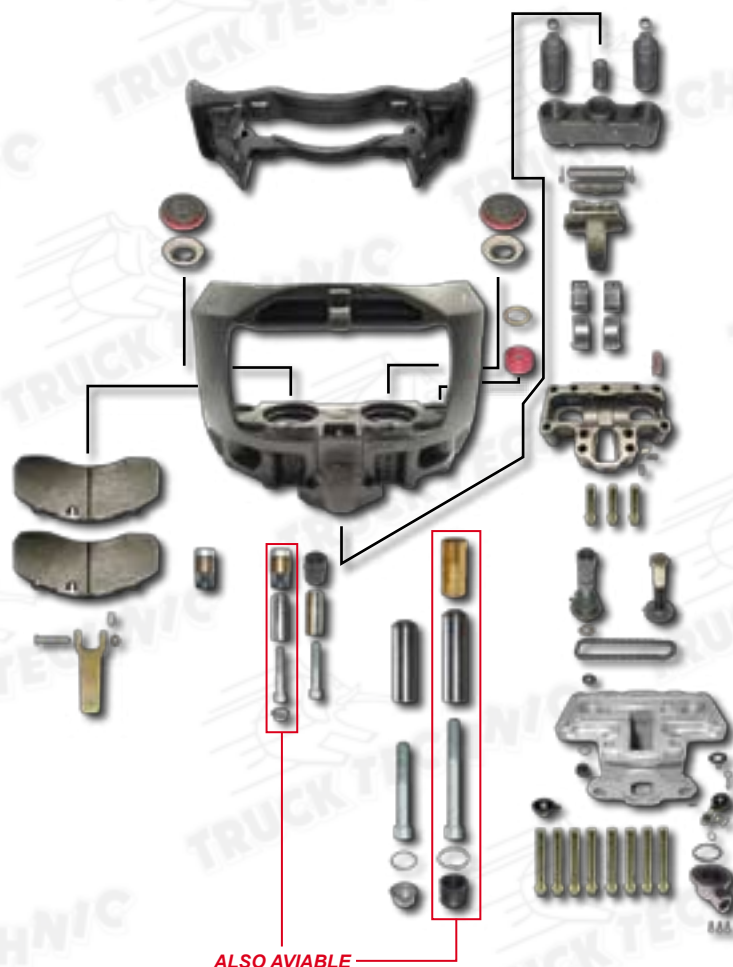

ALSO AVIABLE

	TT KIT n°	CKSK.14
	OR kit n°	TT ONLY
	Descrip.	ROLLER BEARING
	Caliper	ALL SB...

	TT KIT n°	CKSK.11
	OR kit n°	TT ONLY
	Descrip.	CHAIN
	Caliper	SB 6 /7 & SN 6 /7