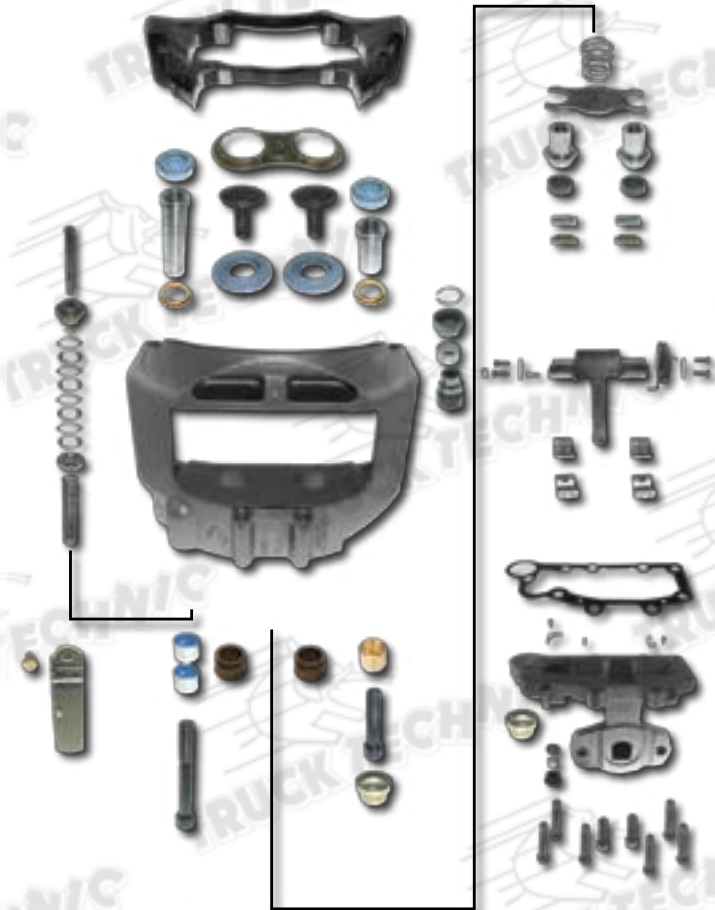

	TT KIT n°	CMSK.5.7
	OR kit n°	TT ONLY
	Descrip.	ADJ MECHANISM & TAPPETS (RIGHT)
	Caliper	LRG643/753

	TT KIT n°	CMSK.5.10
	OR kit n°	TT ONLY
	Descrip.	ADJ MECH CLUTCH SYSTEM (RIGHT)
	Caliper	LRG643/753