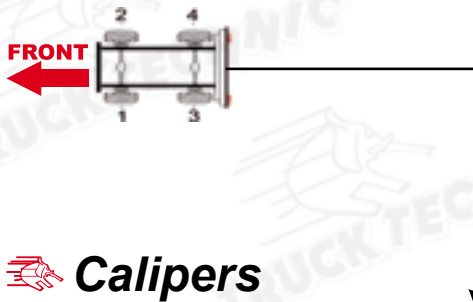

Calipers

Meritor part n°	TT n°	Side
LRG552	93.06.003	1-3
LRG553	93.06.004	2-4

Repair kits Page : 128-129