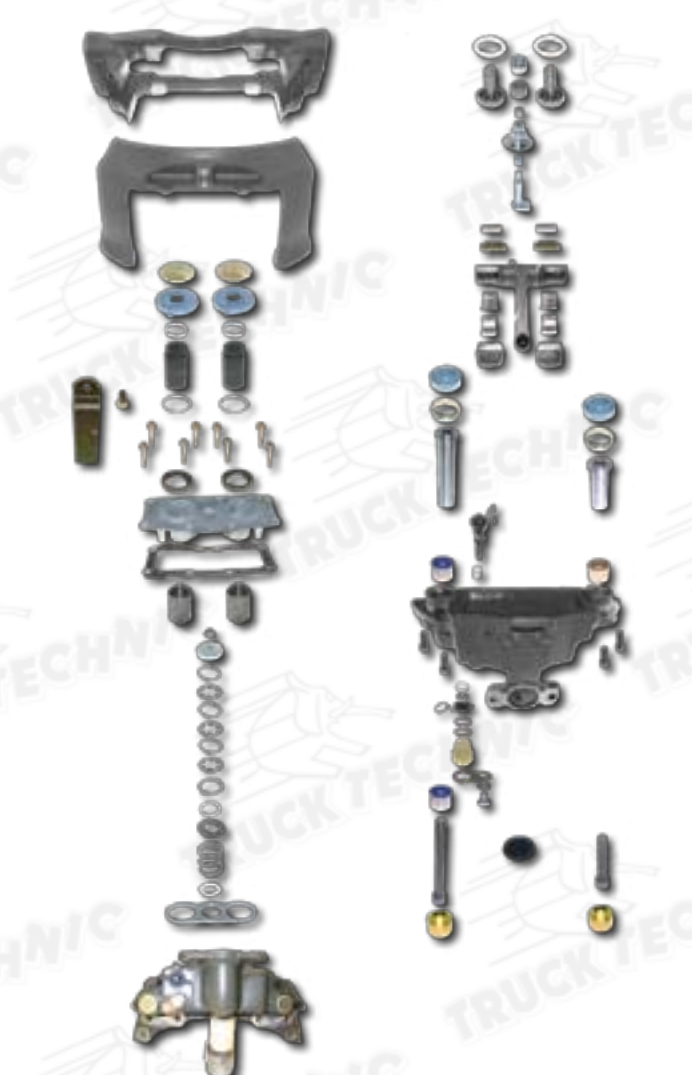

TRUCKTECHNIC

	TT KIT n°	CMSK.26
	OR kit n°	MCK1243
	Descrip.	GUIDE & PIN
	Caliper	LRG744/45

	TT KIT n°	CMSK.7.4
	OR kit n°	TT ONLY
	Descrip.	ADJUSTING MECHANISM SEALING
	Caliper	LRG744/45

	TT KIT n°	CMSK.7.7
	OR kit n°	MCK1309
	Descrip.	TAPPETS
	Caliper	LRG744/45

	TT KIT n°	CMSK.7.5
	OR kit n°	TT ONLY
	Descrip.	ADJUSTING MECHANISM
	Caliper	LRG744/45

	TT KIT n°	CMSK.7.11.4
	OR kit n°	TT ONLY
	Descrip.	ADJUSTING DEVICE (LEFT)
	Caliper	LRG744

	TT KIT n°	CMSK.7.11.3
	OR kit n°	TT ONLY
	Descrip.	ADJUSTING DEVICE (RIGHT)
	Caliper	LRG745

	TT KIT n°	CMSK.7.6
	OR kit n°	TT ONLY
	Descrip.	TAPPET SYSTEM
	Caliper	LRG744/45

	TT KIT n°	CMSK.7.9
	OR kit n°	TT ONLY
	Descrip.	ADJ MECHANISM (CENTRAL PART)
	Caliper	LRG744/45