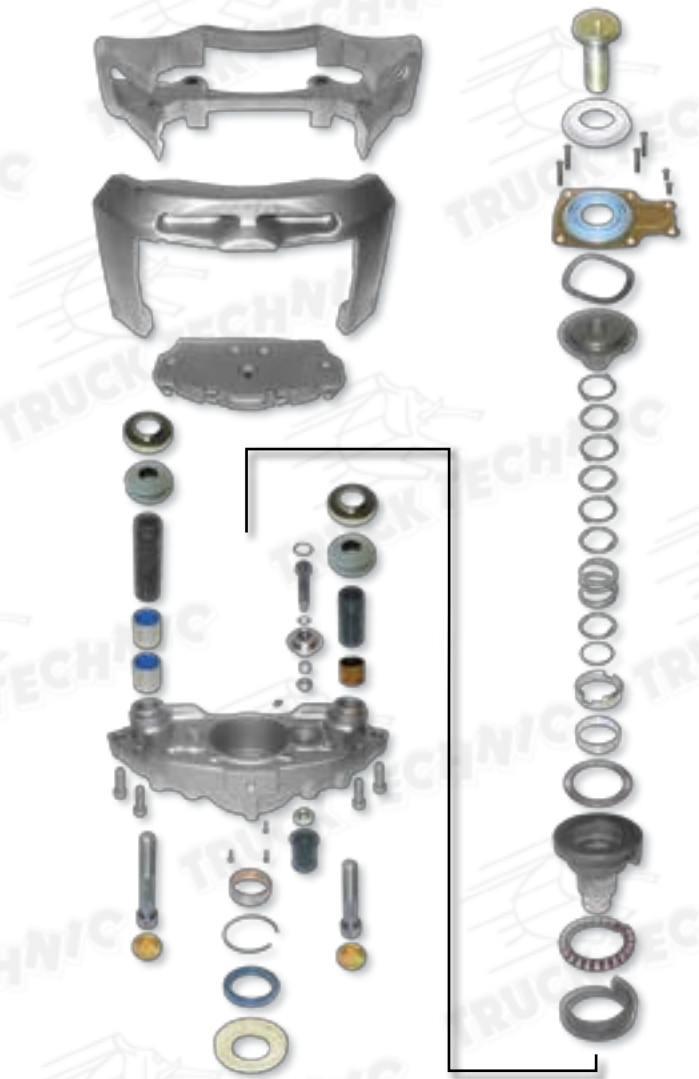

TT KIT n°	CMSK.24.8
	OR kit n°	68320507PK10
	Descrip.	COVER
	Caliper	LRG526/27

	TT KIT n°	CMSK.25.3
	OR kit n°	TT ONLY
	Descrip.	CLUTCH SYSTEM
	Caliper	LRG527