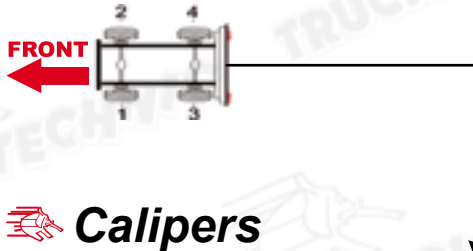

Calipers

Meritor part n°	TT n°	Side
LRG648	93.06.011	1-3
LRG649	93.06.012	2-4

Repair kits Page : 178-179