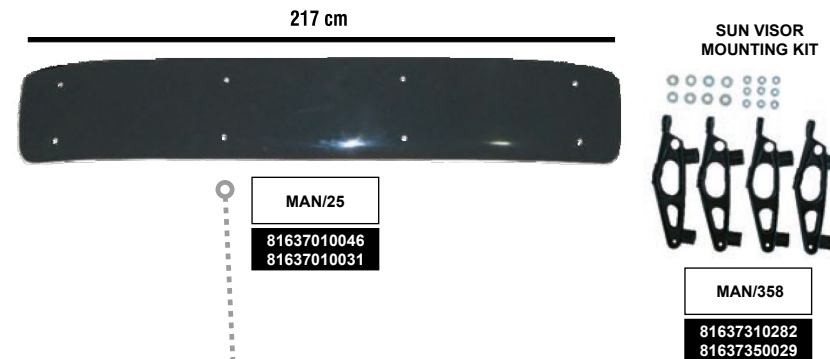

1st Series

1st Series

MAN/309
81624400041 81624400050

MAN/310
81624400039 81624400049 81624400037

CABIN & BODY PARTS FOR  
model: **TG-A XL-XXL CAB.**

**WITH ELECTRIC ADJUSTABLE**

MAN/MI/906
81637306483 81637306481 81637306497