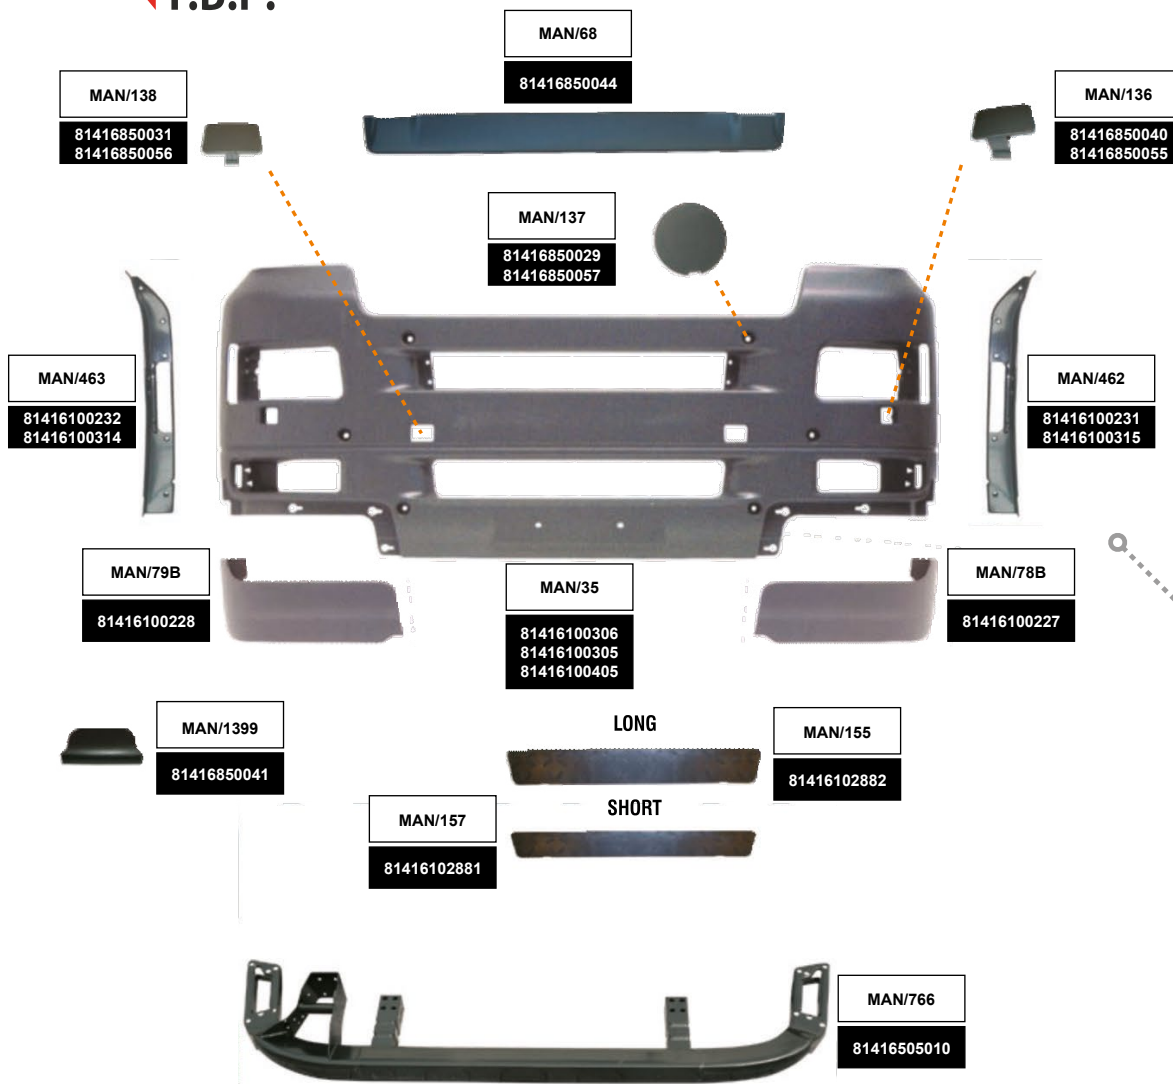

1st Series

1st Series

MAN/309
81624400041 81624400050

MAN/310
81624400039 81624400049 81624400037

CABIN & BODY PARTS FOR  
model: **TG-A XL-XXL CAB.**

**WITH ELECTRIC ADJUSTABLE**

MAN/MI/906
81637306483 81637306481 81637306497