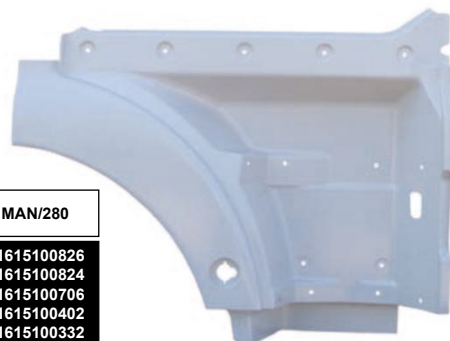

# EURO TRUCK BODY PARTS

[rossano-auto.com](http://rossano-auto.com)

221 cm

MAN/415

81637010057

MAN/44

81418600144

MAN/280