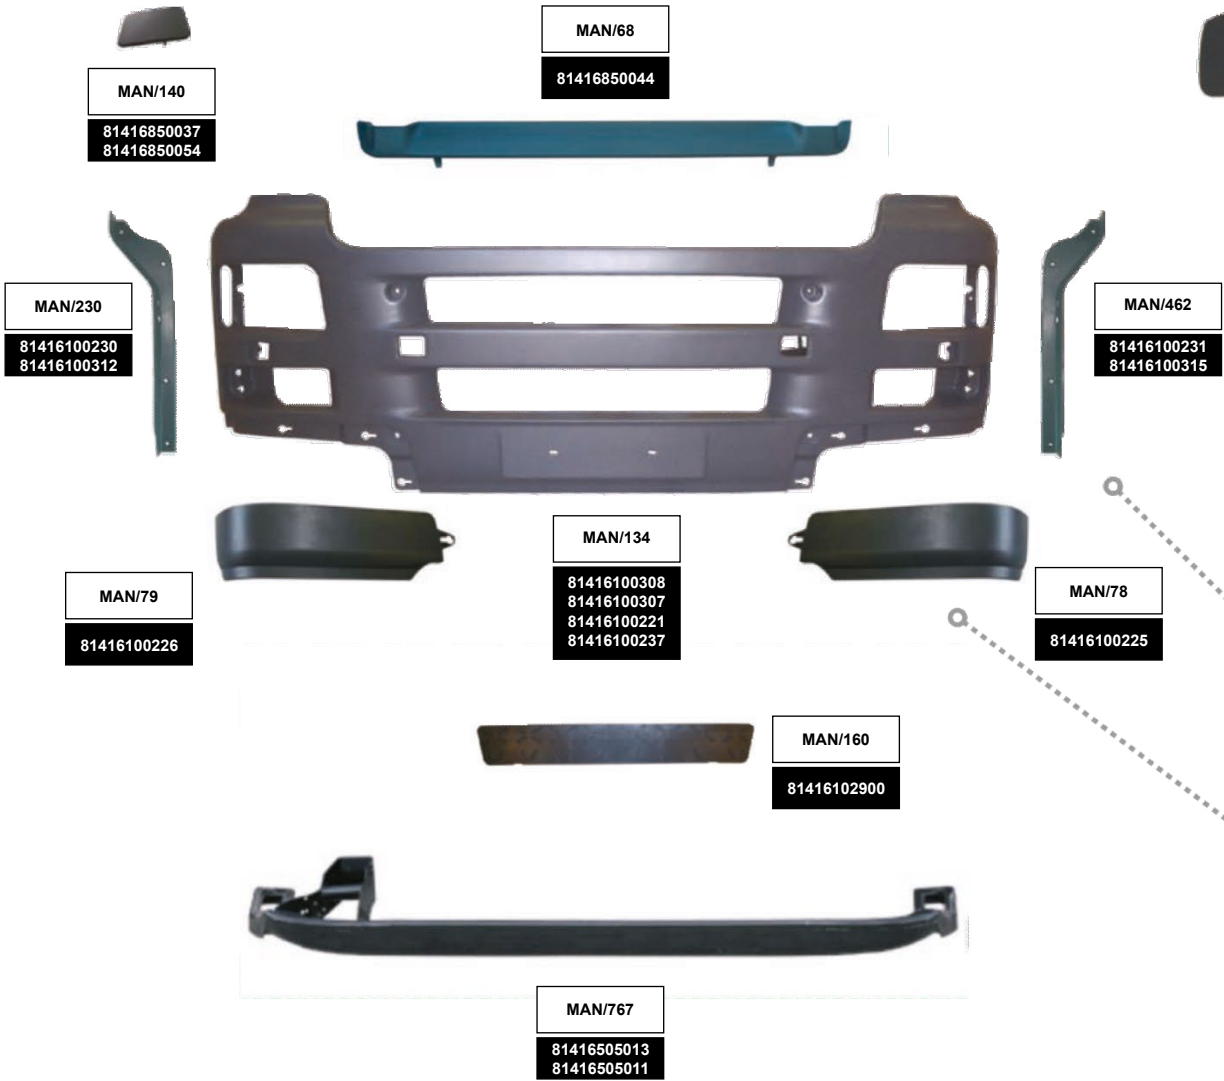

Catalogue Rossano Ref.
OEM Ref.