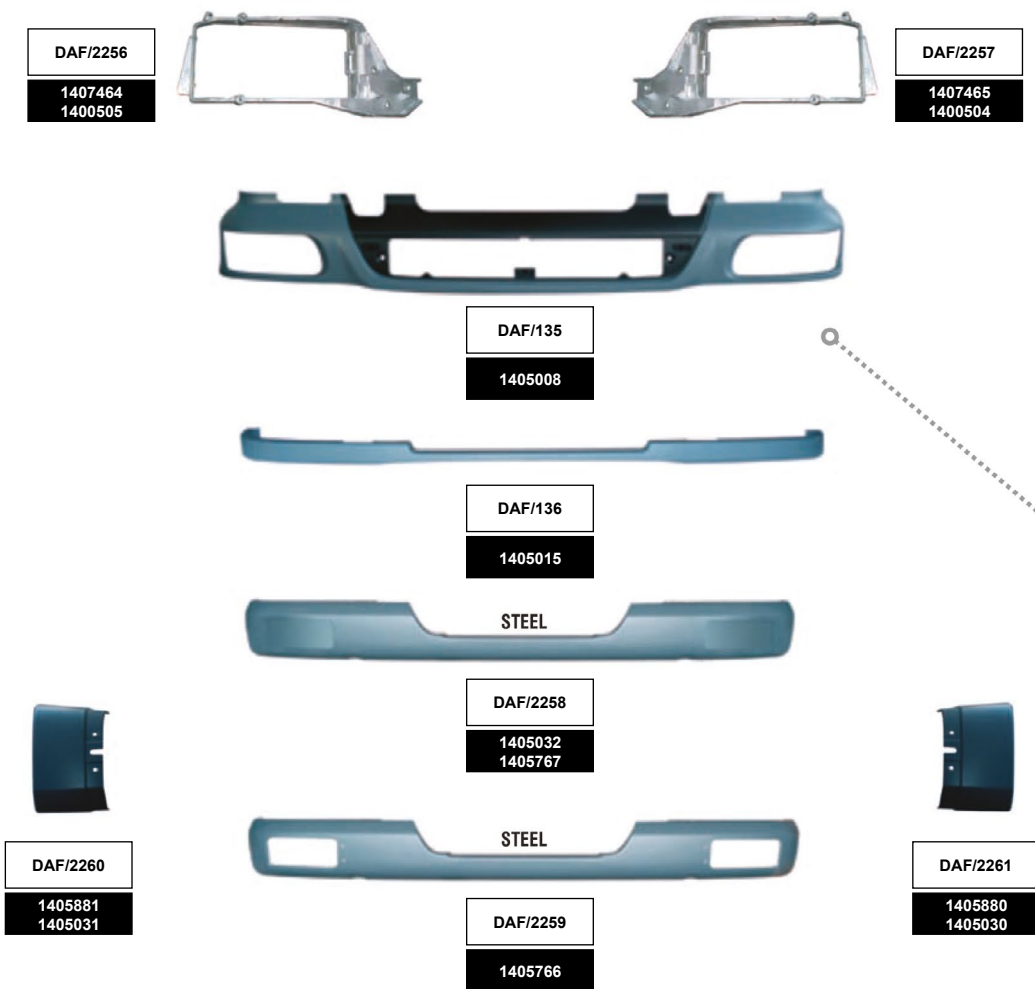

DAF/2264

1371900 + 1371901 + 1371902
1371903 + 1371904 + 1371905
1371906 + 1371907 + 1371909

Catalogue

Rossano Ref.

OEM Ref.

UN/FT/10

UN/FT/2001

DAF/CL/4090