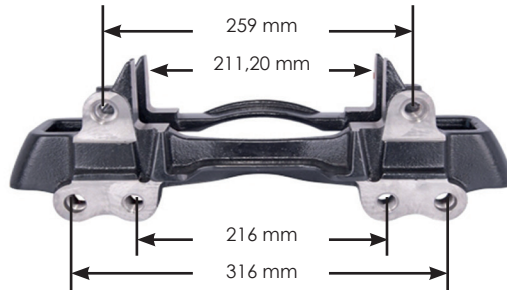

Product №	Name: Caliper Adjusting Gear	By car	Qty.
527773	OEM № MODUL X -GEN ... SERIES	Product description	
Reference №		Dust Cover	1
TT			
-			
Sampa			
-			
Cheeff			
-			
Avtech			
-			

Product №	Name: Caliper Carrier	By car	Qty.
532050	OEM № MODUL X -GEN ... SERIES	Product description	
Reference №		Caliper Carrier	2
TT			
-			
Sampa			
-			
Cheeff			
-			
Avtech			
-