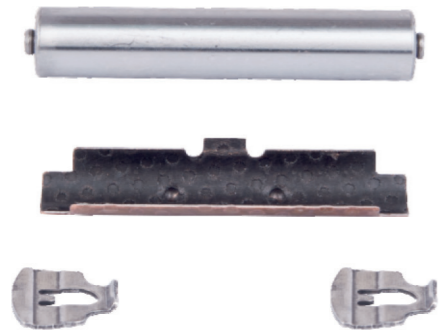

Name: Caliper Lever Bearing Set 1158969

OEM №		Product №	Qty.
		1158969	Product description