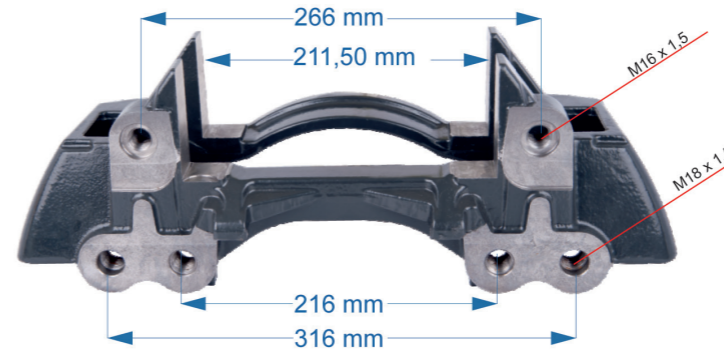

Name: Caliper Carrier For Saf Axle		532030	
OEM №	K015308	SK7 SERIES	Product №
			Qty.
		532030	Product description