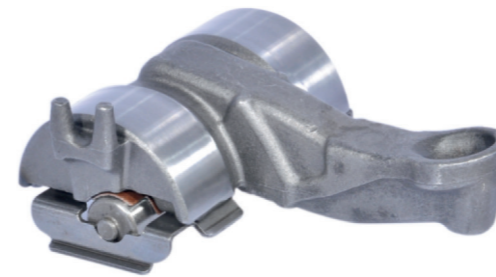

OEM № SN7 SERIES

Product №	Qty.
509755	
Product description	

Name: Caliper Leveller 512234

OEM № SN7 SERIES

Product №	Qty.
512234	
Product description	

Name: Caliper Leveller 527669

OEM № SN7 SERIES

Product №	Qty.
527669	
Product description	