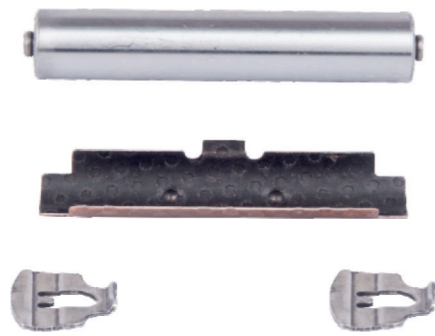

Name: Caliper Bushing For Leveller		500087	
OEM №	SB6 & SB7 & SN6 & SN7 & SK7 & ST7 & SL7 & SM7 SERIES	Product №	Qty.
		500087	Product description

Name: Caliper Lever Bearing Set		1158969	
OEM №		Product №	Qty.
		1158969	Product description