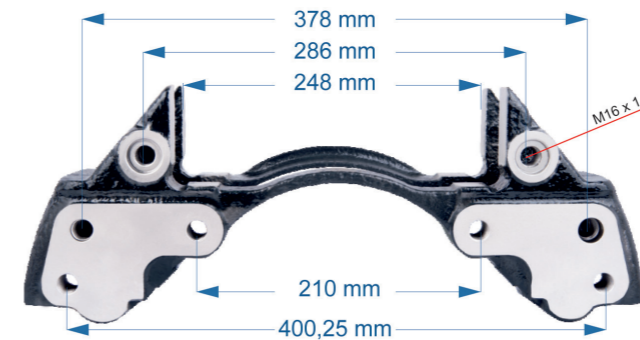

Name: Caliper Carrier For Old Model Mercedes Front		1158934	
OEM № K001538	SB7 SERIES	Product №	Qty.
		1158934	Product description

Name: Caliper Carrier For ZF Axle		1158930	
OEM № K001502 – K000682 – K001273	SB7 SERIES	Product №	Qty.
		1158930	Product description