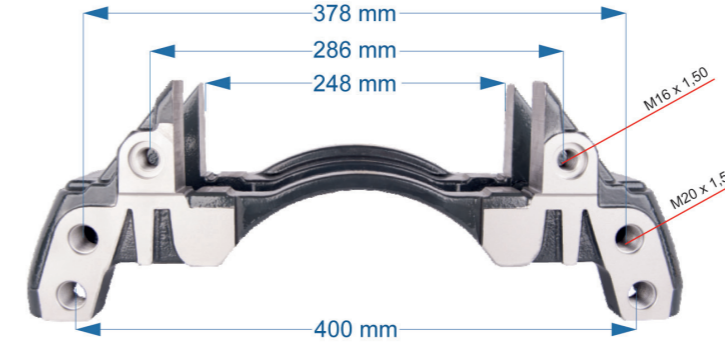

Name: Caliper Carrier For SMB Axle		586519	
OEM № K001525 – K000544	SB7 & SN7 SERIES	Product №	Qty.
		586519	Product description