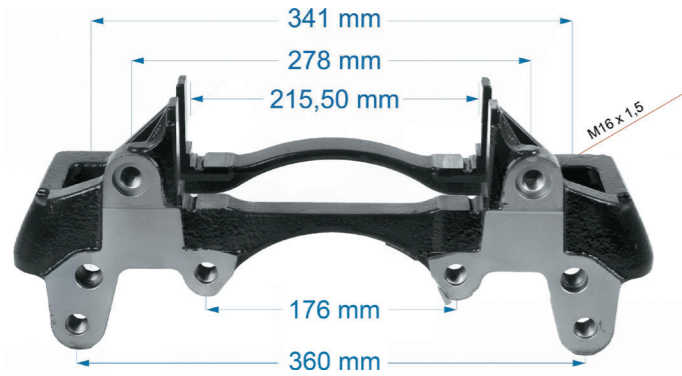

Name: Caliper Carrier For Jost Axle		1158953	
OEM № K137920K50 – K137920K69	ST7 SERIES	Product №	Qty.
		1158953	Product description