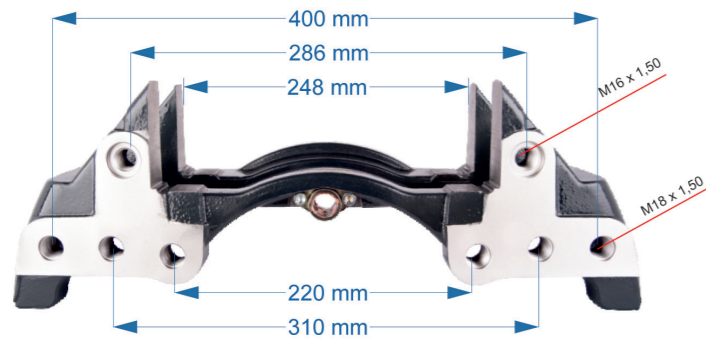

CALIPER CARRIER

Name: Caliper Carrier For BPW Axle		550243	
OEM № K001505	SB7 SERIES	Product №	Qty.
		550243	Product description