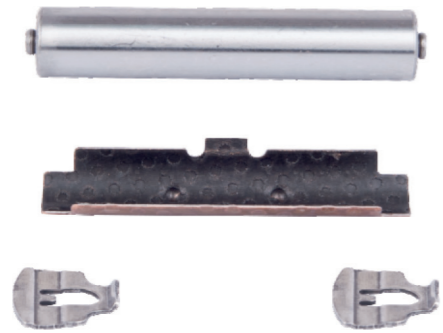

Name: Caliper Leveller Mercedes Type 1158965

OEM № SL7 & SM7 SERIES

Product №	Product description	Qty.
1158965	Product description	

SL7 – SM7

Name: Caliper Leveller For Mercedes Arocs		1158962	
OEM №	SN7 & SL7 & SM7 SERIES	Product №	Qty.
		1158962	Product description

Name: Caliper Bushing For Leveller		500087	
OEM №	SB6 & SB7 & SN6 & SN7 & SK7 & ST7 & SL7 & SM7 SERIES	Product №	Qty.
		500087	Product description

Name: Caliper Lever Bearing Set		1158969	
OEM №		Product №	Qty.
		1158969	Product description