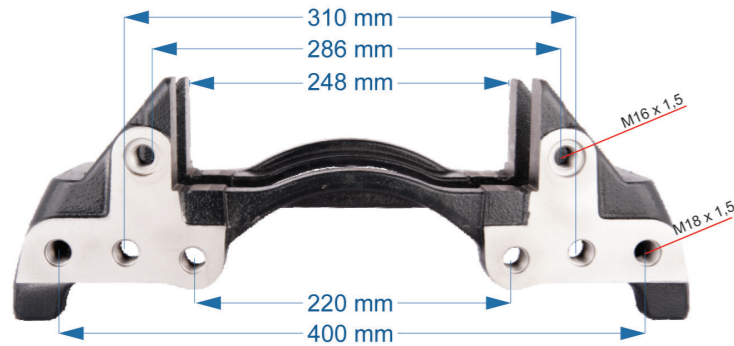

Name: Caliper Carrier For BPW Axle		884490	
OEM № K001521	SB7 & SN7 SERIES	Product №	Qty.
		884490	Product description