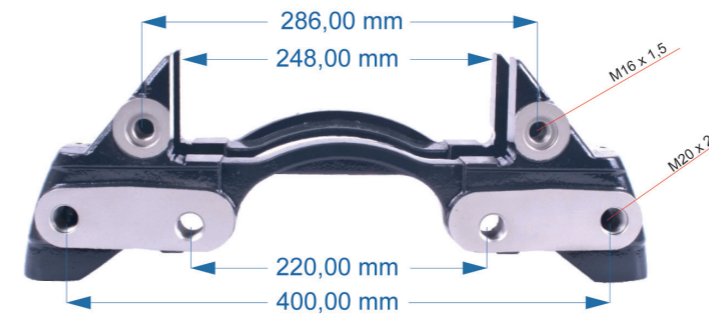

Name: Caliper Carrier For ZF Axle		1158917	
OEM № K001504	SB7 & SN7 SERIES	Product №	Qty.
		1158917	Product description