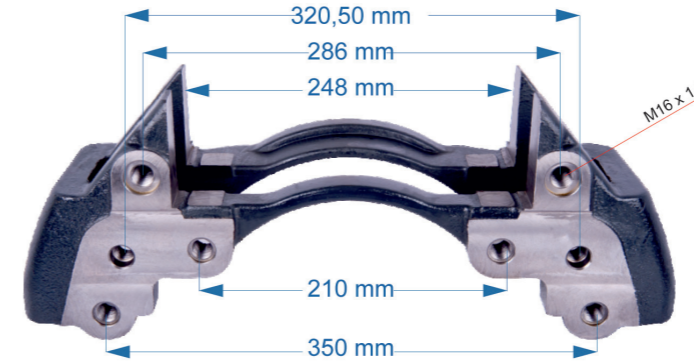

Name: Caliper Carrier For Mercedes Atego		544247	
OEM № K000690 – K001926 – K000690K69	SB6 & SN6 SERIES	Product №	Qty.
		544247	Product description

CALIPER CARRIER

Name: Caliper Carrier For Mercedes Axor		585178	
OEM № K000027 – K000027K69	SB7 & SN7 SERIES	Product №	Qty.
		585178	Product description