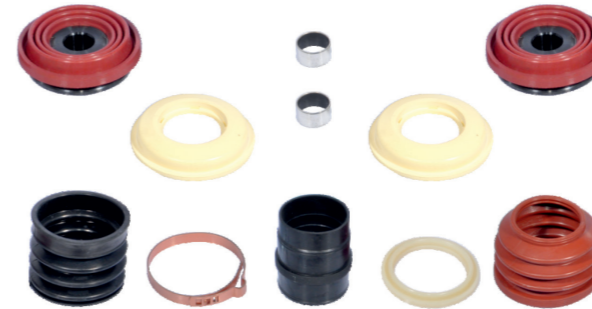

Name: Caliper Repair Kit 74 mm 1158779

OEM №	SB5 & SB6 & SB7 SERIES	Product №	Qty.
		1158779	Product description
		Trust part with bellow	74 mm 2
		Tappet Bush	Ø 18x16x10 mm 2
		Bellow (Red)	1
		Fiber O-ring	1
		Bellow (Black)	1
		Caliper Clamp	Ø 34x40x50 mm 1
		Plastic Bushing	1
		Shaft Body Dust Rubber	74 mm 2