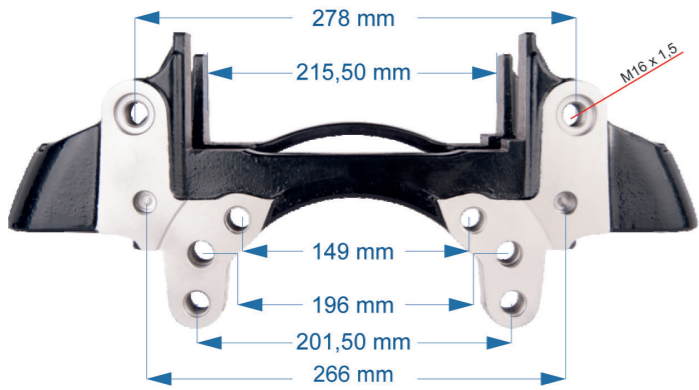

CALIPER CARRIER

Name: Caliper Carrier For Schmitz Trailer 546246

OEM № K108001K50	ST7 SERIES	Product №	Qty.
		546246	Product description