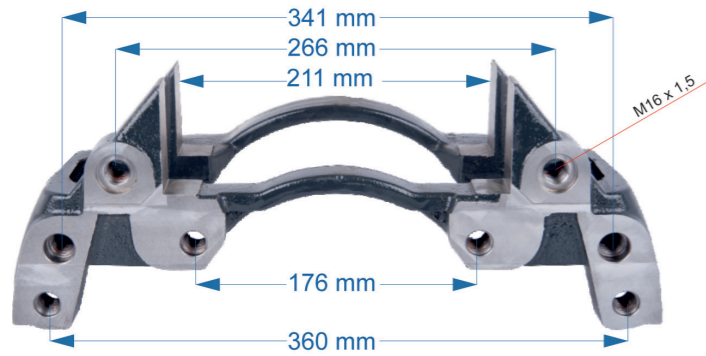

Name: Caliper Carrier For Mercedes Atego		544247	
OEM № K000690 – K001926 – K000690K69	SB6 & SN6 SERIES	Product №	Qty.
		544247	Product description