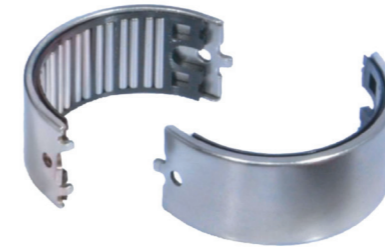

Name: Caliper Roller Bearing Set		500078	
OEM №		Product №	Qty.
		500078	Product description