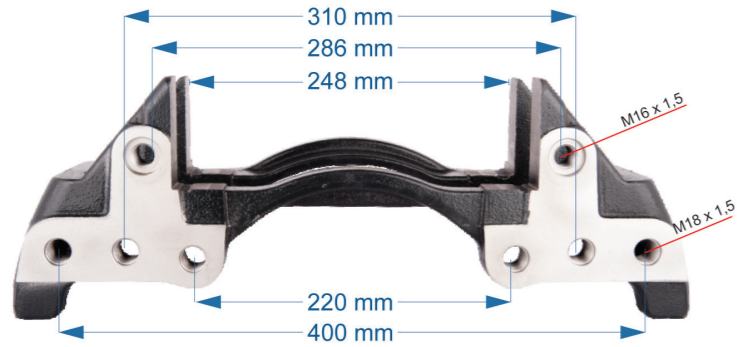

SB6 – SB7

Name: Caliper Carrier For BPW Axle		884490	
OEM № K001521	SB7 & SN7 SERIES	Product №	Qty.
		884490	Product description