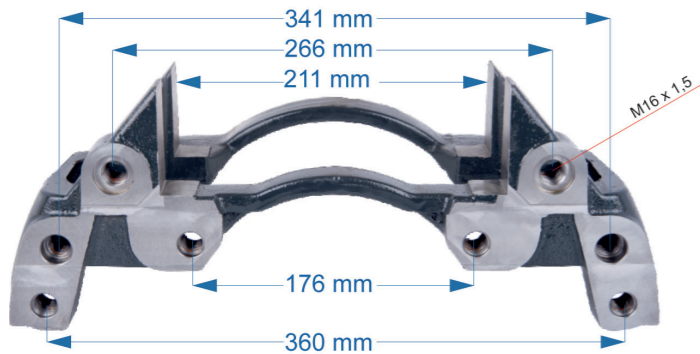

Name: Caliper Carrier For Mercedes Atego		544247	
OEM № K000690 – K001926 – K000690K69	SB6 & SN6 SERIES	Product №	Qty.
		544247	Product description

CALIPER CARRIER

Name: Caliper Carrier For Mercedes Axor		585178	
OEM № K000027 – K000027K69	SB7 & SN7 SERIES	Product №	Qty.
		585178	Product description