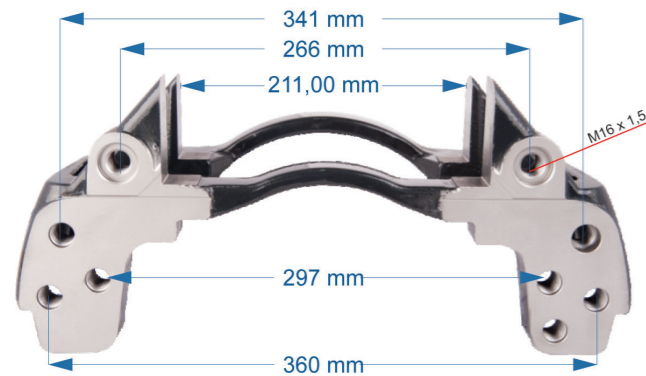

Name: Caliper Carrier For Iveco Truck - R -		1158955
OEM № K002314	SN6 SERIES	Qty.
Product №		
1158955	Product description