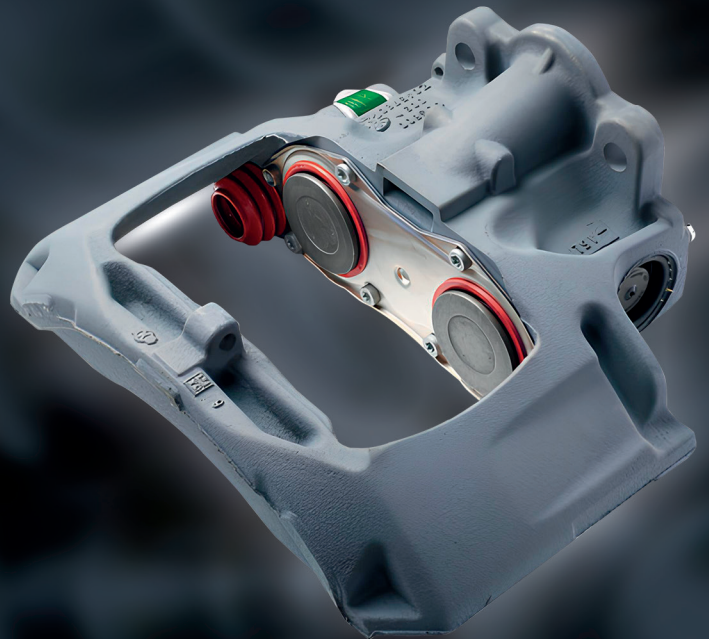

MEYER[®]
brake system

product catalog

KNORR-BREMSE

CONTENTS

SYT7	3
ST7	9
SL7 – SM7	21
NA7	35
SB6 – SB7	99
SN5	143
SB5	152
BENDIX	163
CALIPER CARRIER	164

Name: Caliper Guide & Bush Repair Kit 1159128

OEM № **K227067K50** SYT7 SERIES