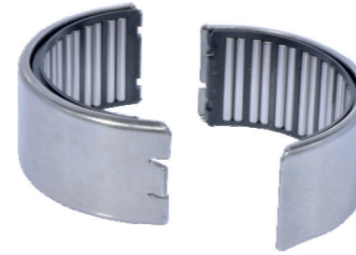

Name: Caliper Lever Bearing Set 1158969

OEM №		Product №	Qty.
		1158969	Product description

SB6 – SB7

Name: Caliper Roller Bearing Set 500081

OEM №	SB5 – SB6 – SB7 SERIES	Product №	Qty.
		500081	Product description