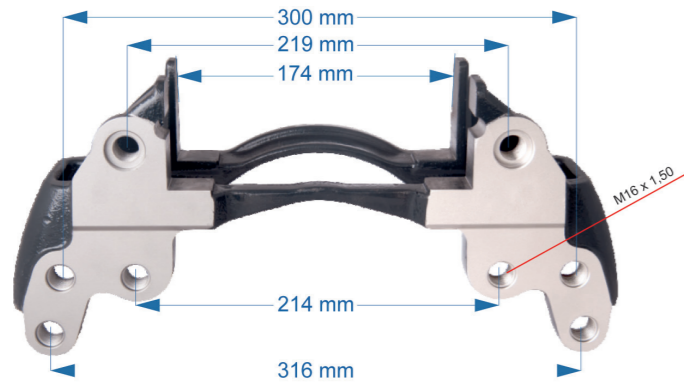

Name: Caliper Carrier For Mercedes Atego		953882	
OEM № K001927	SN5 SERIES	Product №	Qty.
		953882	Product description