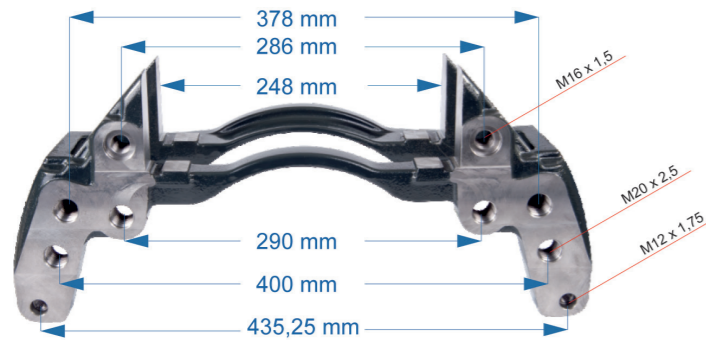

Name: Caliper Carrier For Mercedes Atego		532028	
OEM № K000690 – K001926 – K000690K69	SB6 & SN6 SERIES	Product №	Qty.
		532028	Product description