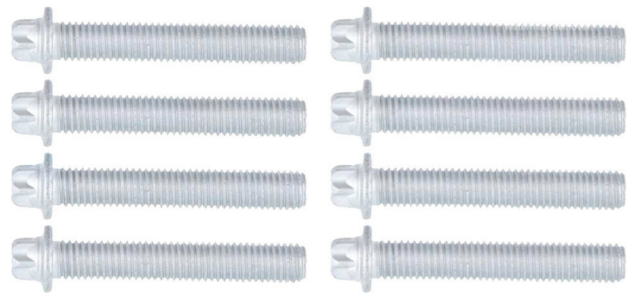

Name: Caliper Cover Bolt Kit 1159052

OEM No SB5 & SB6 & SB7 SERIES

Product No	Qty.
1159052	8
Product description	
Caliper Bolt	M12x1,75x80 mm

M12x1,75x80 mm

Name: Caliper Cover Bolt Kit 1159057

OEM No SB5 & SB6 & SB7 SERIES

Product No	Qty.
1159057	8
Product description	
Cover Bolt	M14x2x52 mm