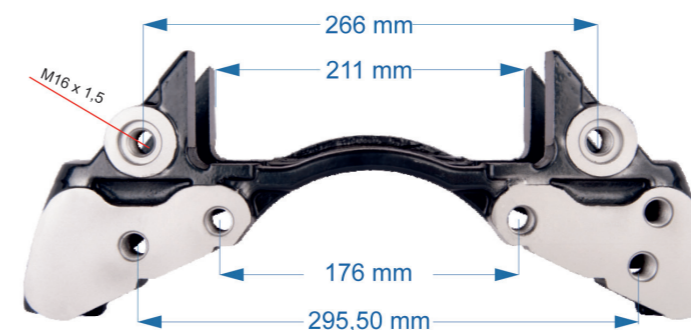

Name: Caliper Carrier For BPW Axle -R- 586516

OEM № K001497	SB6 SERIES	Product №	Qty.
		586516	Product description