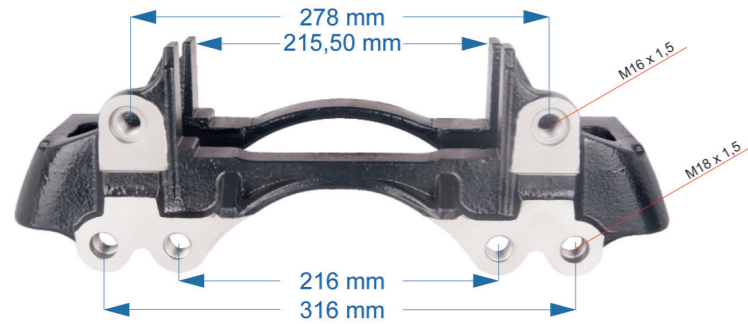

Name: Caliper Carrier For Scmitz Trailer 546246

OEM № **K108001K50** ST7 SERIES

Product №	Qty.
546246	
Product description	

ST7

Name: Caliper Carrier For SAF Axle 890602

OEM № K108006K50	ST7 SERIES	Product №	Qty.
		890602	Product description