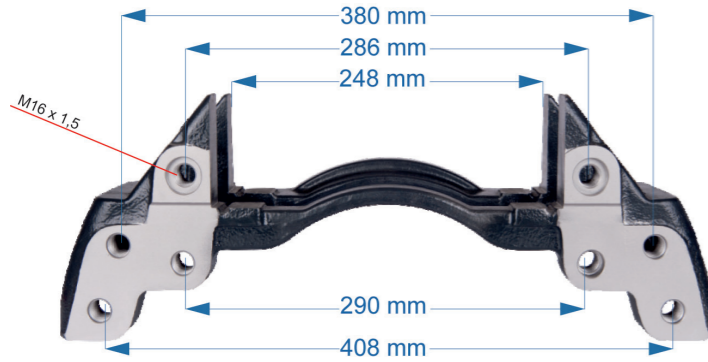

Name: Caliper Carrier For Mercedes Connecto -R-		549457	
OEM № K001530 – K000541	SB7 & SN7 SERIES	Product №	Qty.
		549457	Product description