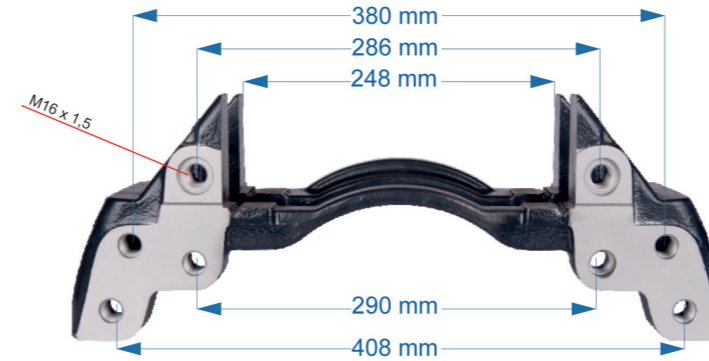

SB6 – SB7

Name: Caliper Carrier For Mercedes Connecto -R-		549457
OEM № K001530 – K000541	SB7 & SN7 SERIES	Product №
549457		Qty.
	Product description	

Name: Caliper Carrier For Mercedes Connecto -L-		550236
OEM № K001529	SB7 & SN7 SERIES	Product №
550236		Qty.
	Product description	