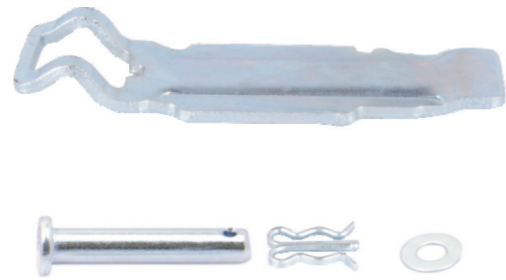

SB6 – SB7

Name: Brake Pad Retainer Kit 1156138

OEM №	SB5 & SN5 & SB6 & SB7 & SN6 & SN7 & SK7 & SL7 & SM7 & ST7 SERIES	Product №	Qty.
		1156138	Product description

Name: Brake Pad Retainer Kit 1156140

OEM №	K000129 SB5 & SB7 & SN6 & SN7 & SL7 & SM7 & ST7 SERIES	Product №	Qty.
		1156140	Product description