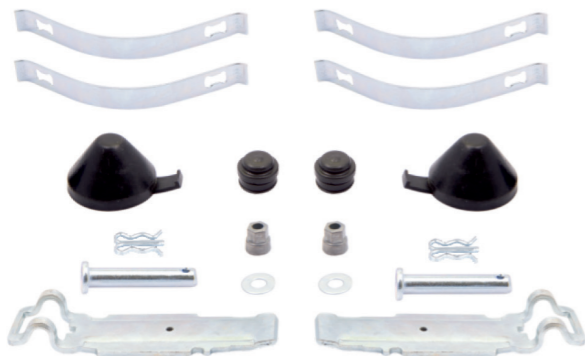

Name: Brake Pad Retainer Repair Kit 1156132

OEM № SB5 & SN5 & SB6 & SB7 & SN6 & SN7 & SK7 & SL7 & SM7 & ST7 SERIES

Product №	Qty.
1156132	
Product description	
Brake Pad Retainer	2
Pad Retainer Pin	2
Washer	2
Cotter Pin	2
Caliper Seal	2
Plastic Cover 38 mm	2
Calibration Nut	2
Shoe Retainer	5