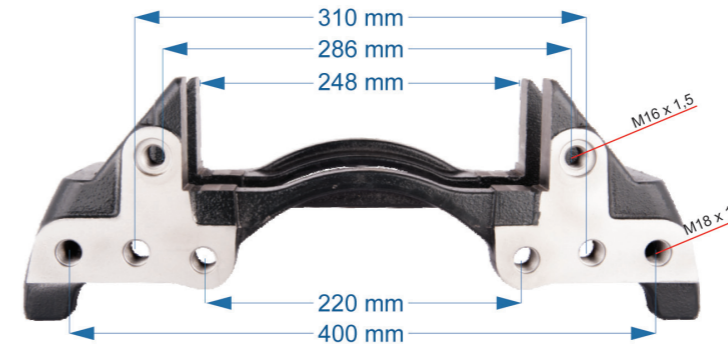

Name: Caliper Carrier For BPW Axle		884490
OEM № K001521	SB7 & SN7 SERIES	Qty.
Product №		
884490	Product description