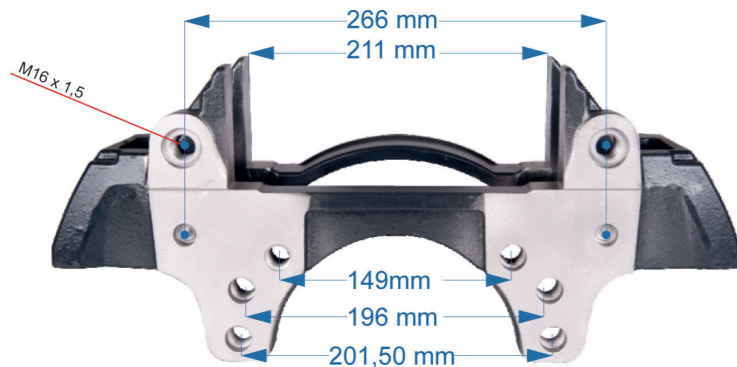

SK7

Name: Caliper Carrier For Schmitz Trailer		550238	
OEM № K007475	SK7 SERIES	Product №	Qty.
		550238	Product description

Name: Caliper Carrier For Mercedes Axle Trailer		956485	
OEM № K013742 – K013742K69	SK7 SERIES	Product №	Qty.
		956485	Product description

SN6 – SN7

Name: Caliper Guide & Bush Repair Kit		500120	
OEM № K001915 – K048389K50 – K099604K50	SN6 & SN7 SERIES	Product №	Qty.
		500120	Product description

Caliper Pin	Ø 36x114 mm	1
Caliper Pin	Ø 32x80 mm	1
Pin Bolt	M16x1,5 x85 mm	1
Pin Bolt	M16x1,5 x80 mm	1
Bellow (Red)		1
Fiber O-ring		1
Caliper Pin Bush	Ø 36x40x82 mm	1
Caliper Cap	Ø 40x12 mm	1
Caliper Pin Bush Short	Ø 55x40 / 39 mm	1

Name: Caliper Guide & Bush Repair Kit		500131	
OEM № K000472	SB6 & SB7 & SN6 & SN7 SERIES	Product №	Qty.
		500131	Product description

Caliper Pin	Ø 36x114 mm	1
Caliper Pin	32x80 mm	1
Pin Bolt	85x16x1,5 mm	1
Pin Bolt	80x16x1,5 mm	1
Bellow (Red)		1
Fiber O-ring		1
Caliper Pin Bush	Ø 36x40x82 mm	1
Caliper Pin Bush (Long)	Ø 73x40 / 39 mm	1
Caliper Cap	Ø 40x12 mm	1
Caliper Pin Ring	Ø 26.5x11	1

Name: Caliper Guide & Bush Repair Kit		512601	
OEM № K000365	SB6 & SB7 & SL7 & SM7 SERIES	Product №	Qty.
		512601	Product description

Caliper Pin	Ø 36x114 mm	1
Caliper Pin	Ø 32x80 mm	1
Caliper Pin	Ø 34x80 mm	1
Pin Bolt	85x16x1,5 mm	1
Pin Bolt	80x16x1,5 mm	1
Bellow (Red)		1
Fiber O-ring		1
Caliper Pin Bush	Ø 36x40x82mm	1
Caliper Pin Bush-Short	Ø 55x40 / 39 mm	1
Caliper Cap	Ø 50x28	1
O-ring		1
Caliper Cap	Ø 40x12 mm	1
Plastic Bushing		1