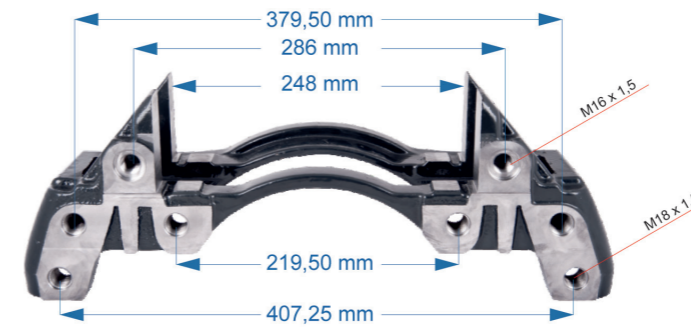

Name: Caliper Carrier For Man Tga		532035	
OEM № K001278	SB7 & SN7 SERIES	Product №	Qty.
		532035	Product description