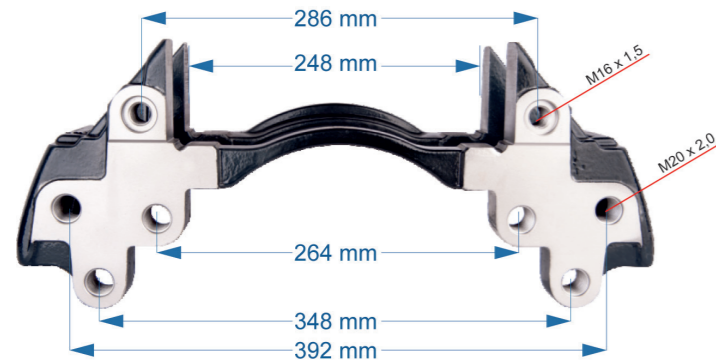

SN6 – SN7

Name: Caliper Carrier For Iveco Truck		586520
OEM № K108814K50 – K001510 – K000686 – K000689	SB7 & SN7 SERIES	Qty.
Product №		
586520	Product description