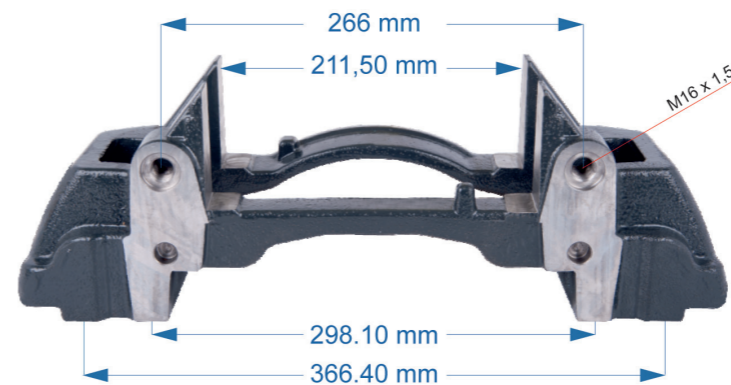

Name: Caliper Carrier For BPW Axle		532001	
OEM №	K012619	SK7 SERIES	Product №
			Qty.
		532001	Product description