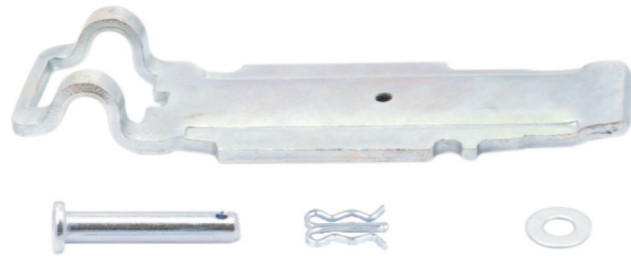

SK7

Name: Caliper Cap Kit 1153315

OEM №	SN6 & SN7 & SK7 & ST7 SERIES	Product №	Qty.
		1153315	Product description

Name: Brake Pad Retainer Kit 512250

OEM №	SB6 & SK7 & SN5 SERIES	Product №	Qty.
		512250	Product description