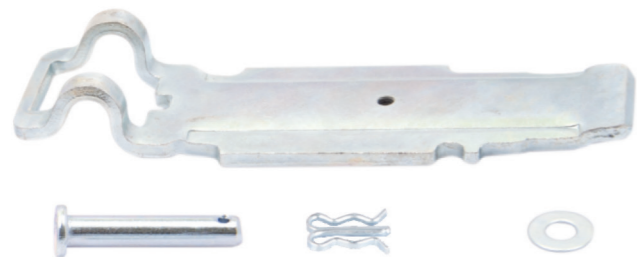

Name: Brake Pad Retainer Kit 512250

OEM No II19712004 SB6 & SK7 & SN5 SERIES

Product No	Qty.
512250	
Product description	
Brake Pad Retainer	1
Pad Retainer Pin	1
Washer	1
Cotter Pin	1