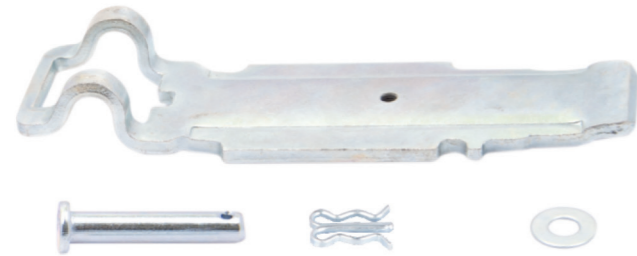

Name: Brake Pad Retainer Kit 512250

OEM № II19712004	SB6 & SK7 & SN5 SERIES	Product №	Qty.
		512250	
		Product description	
		Brake Pad Retainer	1
		Pad Retainer Pin	1
		Washer	1
		Cotter Pin	1