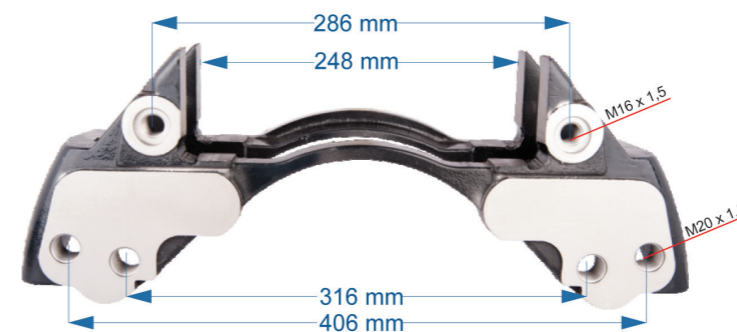

Name: Caliper Carrier For Old Model Mercedes Front		1158934	
OEM № K001538	SB7 SERIES	Product №	Qty.
		1158934	Product description

Name: Caliper Carrier For ZF Axle		1158930	
OEM № K001502 – K000682 – K001273	SB7 SERIES	Product №	Qty.
		1158930	Product description