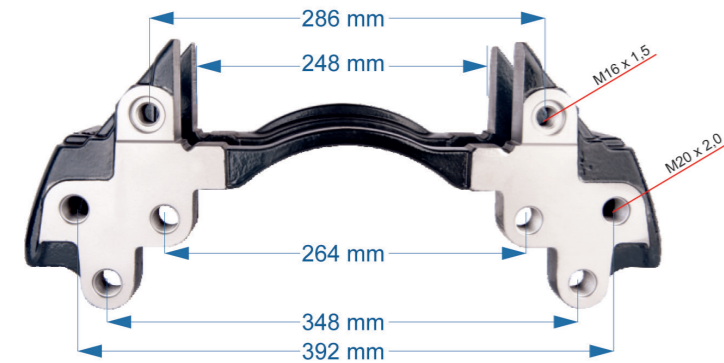

CALIPER CARRIER

Name: Caliper Carrier For Schmitz Trailer 546246

OEM № K108001K50	ST7 SERIES	Product №	Qty.
		546246	Product description

Name: Caliper Carrier For Iveco Truck 586520

OEM № K108814K50 – K001510 – K000686 – K000689	SB7 & SN7 SERIES	Product №	Qty.
		586520	Product description