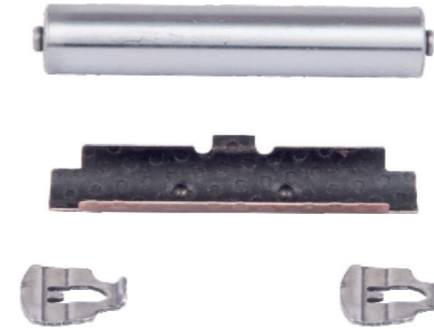

SN6 – SN7

Name: Caliper Lever Bearing Set		1158969	
OEM №		Product №	Qty.
		1158969	Product description