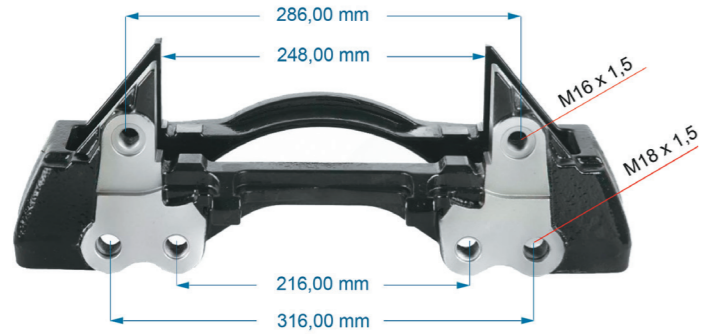

CALIPER CARRIER

Name: Caliper Carrier		1158950	
OEM № K015320	SN7 SERIES	Product №	Qty.
		1158950	Product description