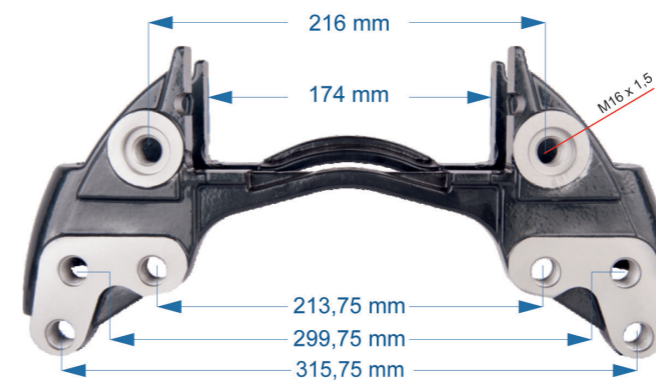

Name: Caliper Carrier For Mercedes Atego 1158773

OEM №	SN5 SERIES	Product №	Qty.
K000358		1158773	
Product description