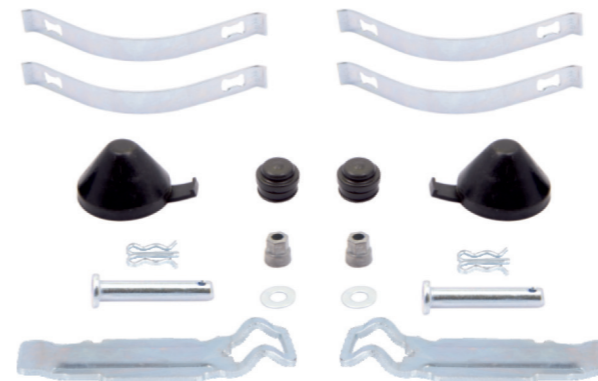

Name: Brake Pad Retainer Kit 1156138

OEM No SB5 & SN5 & SB6 & SB7 & SN6 & SN7 & SK7 & SL7 & SM7 & ST7 SERIES

Product No	Qty.
1156138	
Product description