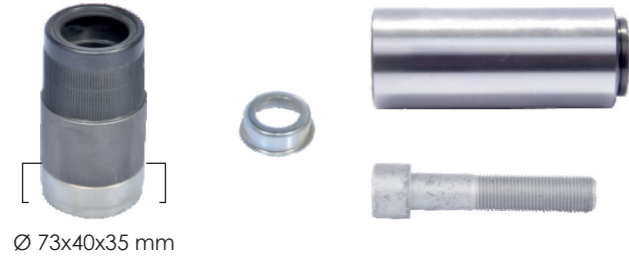

SB6 – SB7

Name: Caliper Guide & Bushing Repair Kit 1158961

OEM № **K000698** SB6 & SB7 & SN6 & SN7 & SK7 SERIES

Product №	Qty.
1158961	
Product description	
Caliper Pin	Ø 32x80 mm 1
Pin Bolt	80x16x1,5 mm 1
Caliper Pin Ring	Ø 26.5x11 1
Caliper Pin Bush-Long	Ø 73x40 / 35 mm 1