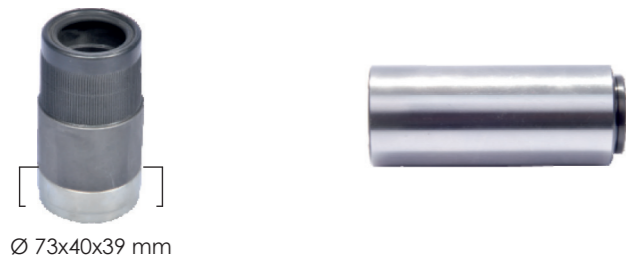

Caliper Pin	Ø 32x80 mm	1
Pin Bolt	80x16x1,5 mm	1
Caliper Pin Bush (Long)	Ø 73x40 / 39 mm	1
Caliper Pin Ring	Ø 26.5x11	1

Name: Caliper Guide & Bush Repair Kit		1158959	
OEM №	K000697 SB6 & SB7 & SN6 & SN7 & SK7 SERIES	Product №	Qty.
		1158959	Product description