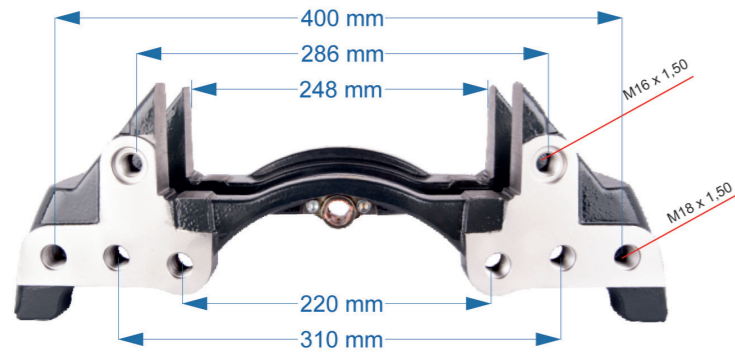

SB6 – SB7

Name: Caliper Carrier For BPW Axle		550243	
OEM № K001505	SB7 SERIES	Product №	Qty.
		550243	Product description