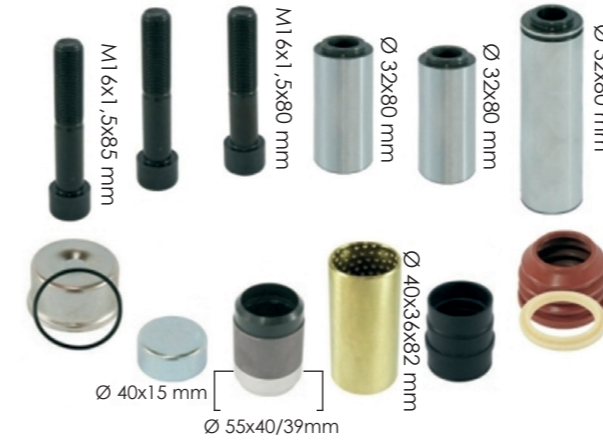

Name: Caliper Carrier For SAE / SMB 1158951

OEM № K147470K50	ST7 SERIES	Product №	Qty.
		1158951	Product description

Name: Caliper Carrier For Jost Axle 1158953

OEM № K137920K50 – K137920K69	ST7 SERIES	Product №	Qty.
		1158953	Product description

SL7 – SM7

Name: Caliper Guide & Bush Repair Kit 512601

OEM № K000365	SB6 & SB7 & SL7 & SM7 SERIES	Product №	Qty.
		512601	Product description

Product description		
Caliper Pin	Ø 36x114 mm	1
Caliper Pin	Ø 32x80 mm	1
Caliper Pin	Ø 34x80 mm	1
Pin Bolt	85x16x1,5 mm	1
Pin Bolt	80x16x1,5 mm	1
Bellow (Red)		1
Fiber O-ring		1
Caliper Pin Bush	Ø 36x40x82 mm	1
Caliper Pin Bush-Short	Ø 55x40 / 39 mm	1
Caliper Cap	Ø 50x28	1
O-ring		1
Caliper Cap	Ø 40x12 mm	1
Plastic Bushing		1