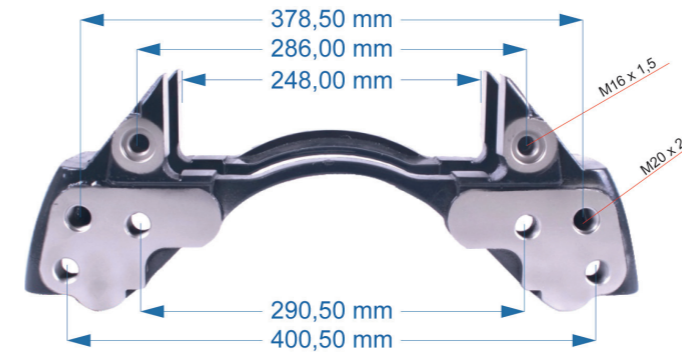

CALIPER CARRIER

Name: Caliper Carrier For Scania Truck		1158913	
OEM № I133430 – I133431 – 1363748 – 1363749	SB7 SERIES	Product №	Qty.
		1158913	Product description