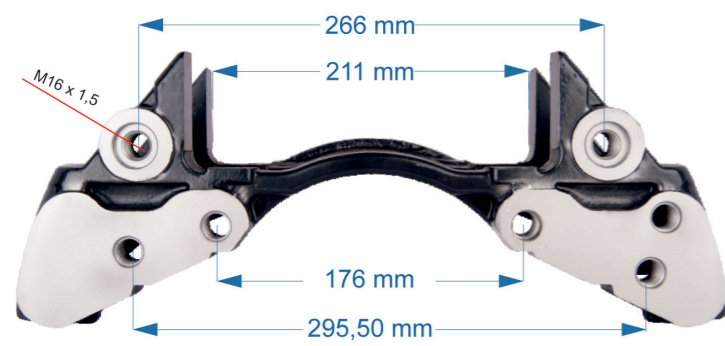

Name: Caliper Carrier For BPW Axle -R-		586516	
OEM № K001497	SB6 SERIES	Product №	Qty.
		586516	Product description