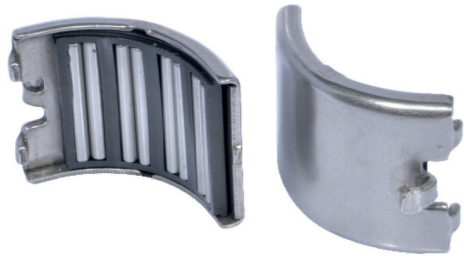

Name: Caliper Roller Bearing Set 550109

OEM №	SN5 SERIES	Product №	Qty.
		550109	Product description