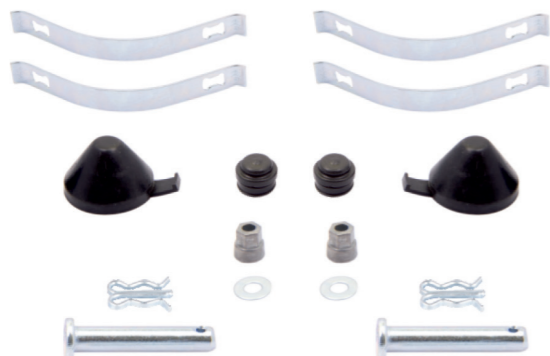

Name: Brake Pad Retainer Repair Kit 1159095

OEM № K000946 SB6 & SB7 & SN6 & SN7 & SK7 & ST7 & SL7 & SM7 SERIES

Product №	Qty.
1159095	
Product description