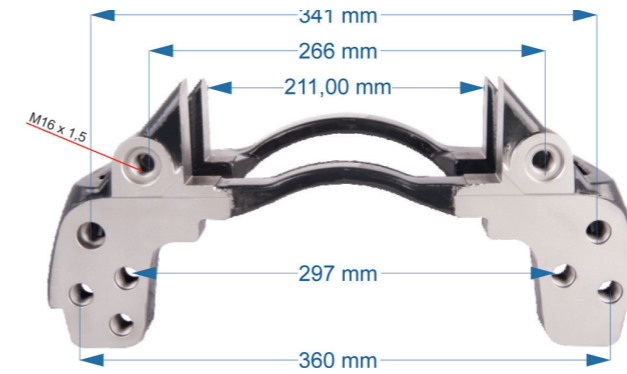

CALIPER CARRIER

Name: Caliper Carrier For Iveco Truck - L -		1158957	
OEM № K002313	SN6 SERIES	Product №	Qty.
		1158957	Product description