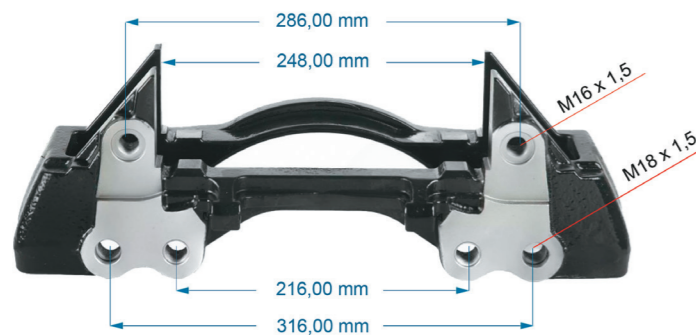

Name: Caliper Carrier		1158950	
OEM № K015320	SN7 SERIES	Product №	Qty.
		1158950	Product description