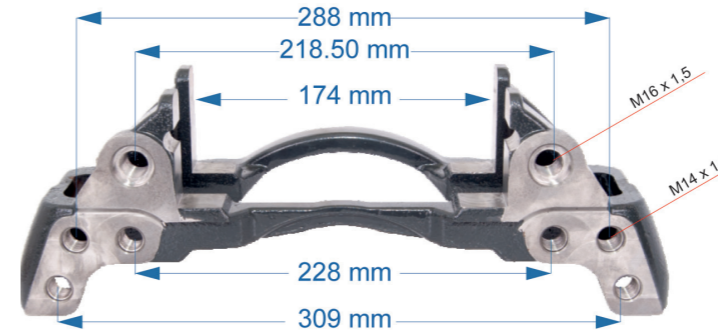

CALIPER CARRIER

Name: Caliper Carrier For Man 12-180		1158770	
OEM № K005606	SN5 SERIES	Product №	Qty.
		1158770	Product description