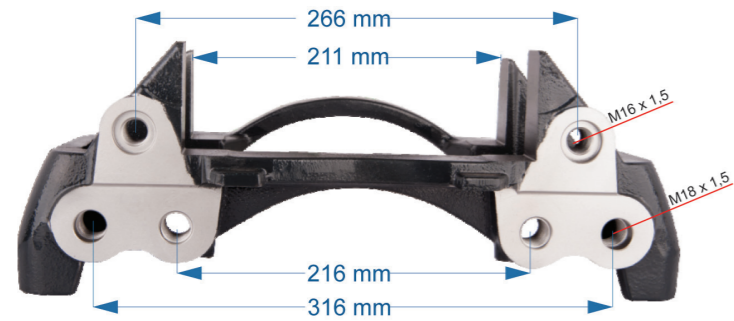

CALIPER CARRIER

Name: Caliper Carrier For SAF Axle		10534	
OEM № K015378	SN6 & ST6 SERIES	Product №	Qty.
		10534	Product description