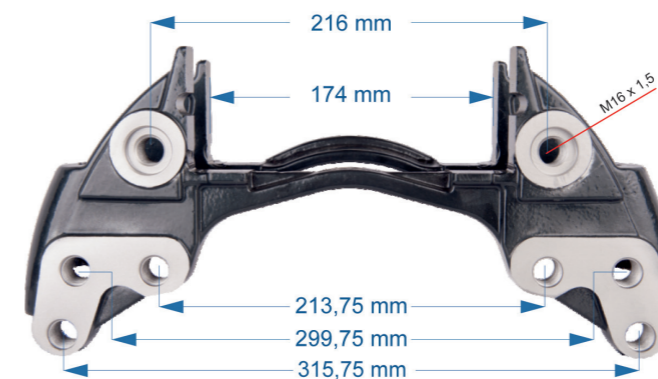

CALIPER CARRIER

Name: Caliper Carrier For Schmitz Trailer 546246

OEM № K108001K50	ST7 SERIES	Product №	Qty.
		546246	Product description

Name: Caliper Carrier For Iveco Truck 586520

OEM № K108814K50 – K001510 – K000686 – K000689	SB7 & SN7 SERIES	Product №	Qty.
		586520	Product description