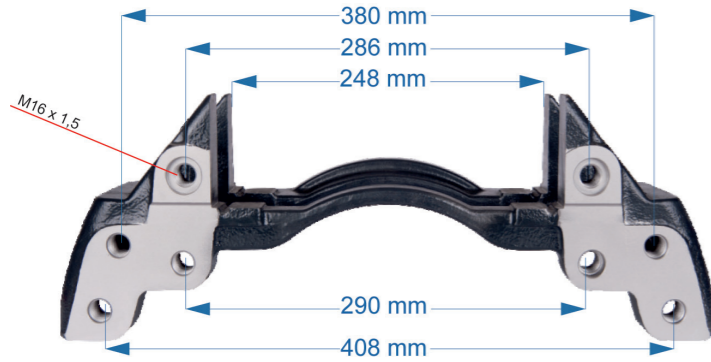

Name: Caliper Carrier For Mercedes Connecto -R-		549457
OEM № K001530 – K000541	SB7 & SN7 SERIES	Qty.
Product №		
549457	Product description