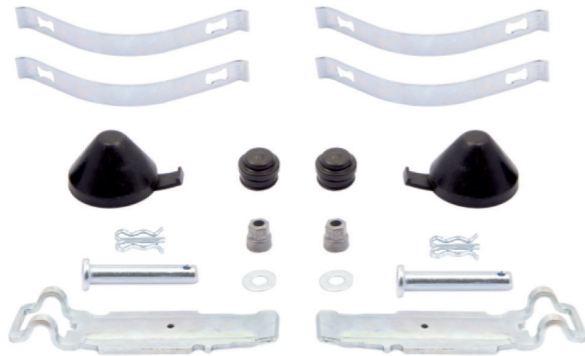

Name: Brake Pad Retainer Repair Kit 1156132

OEM № SB5 & SN5 & SB6 & SB7 & SN6 & SN7 & SK7 & SL7 & SM7 & ST7 SERIES

Product №	Qty.
1156132	
Product description	
Brake Pad Retainer	2
Pad Retainer Pin	2
Washer	2
Cotter Pin	2
Caliper Seal	2
Plastic Cover 38 mm	2
Calibration Nut	2
Shoe Retainer	5