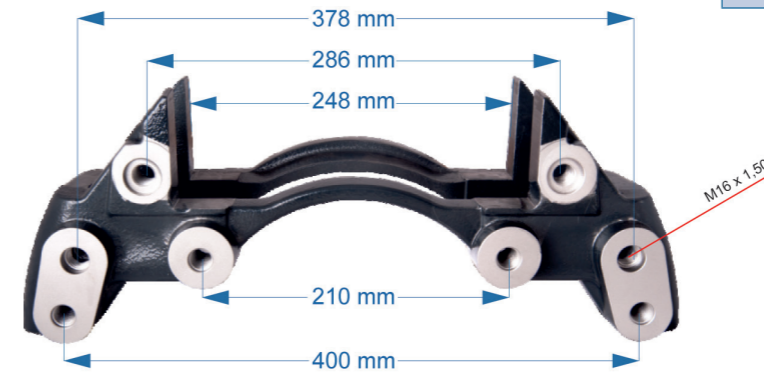

Name: Caliper Carrier For Mercedes Axor		550241
OEM № K000028	SB7 & SN7 SERIES	Product №
550241		Qty.
	Product description