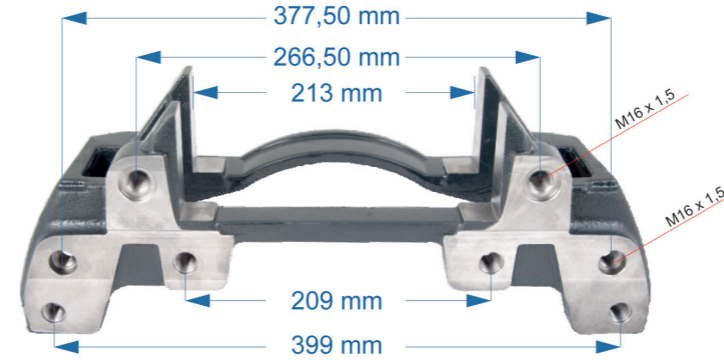

Caliper Repair Kit	69 mm	1
Calibration Bolt		2
Adjusting Mechanism Shaft		1
Pinion Shaft		1
Roller Bearing Set		1
Metal Cover Set		1
Caliper Bridge Assembly Set		1
Calibration Shaft Chain	29 Link	1
Caliper Guide & Bush Repair Kit		1

Name: Caliper Carrier For SAFAxle		536470	
OEM №	K004099	SK7 SERIES	Product №
			Qty.
		536470	Product description