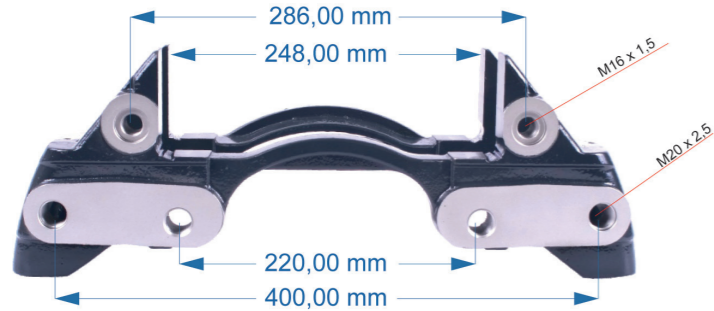

SB6 – SB7

Name: Caliper Carrier For ZF Axle		1158917	
OEM № K001504	SB7 & SN7 SERIES	Product №	Qty.
		1158917	Product description