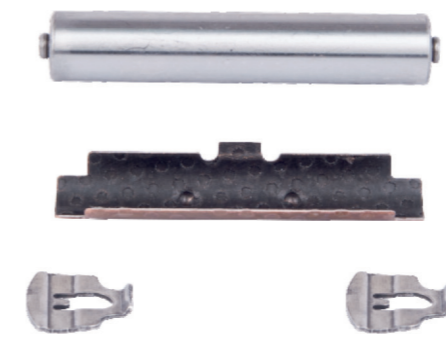

Name: Caliper Bushing For Leveller 500087

OEM № SB6 & SB7 & SN6 & SN7 & SK7 & ST7 & SL7 & SM7 SERIES

Product №	Qty.
500087	
Product description	

Name: Caliper Lever Bearing Set 1158969

OEM №

Product №	Qty.
1158969	
Product description	