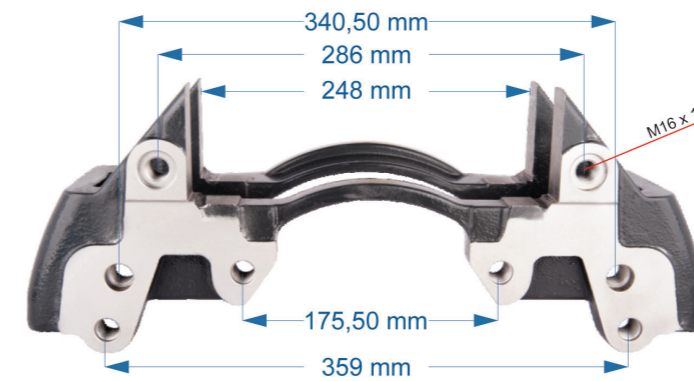

SN6 – SN7

Name: Caliper Carrier For Mercedes Axle Trailer		930878
OEM № K001275 – K001275K69	SN7 SERIES	Qty.
Product №		
930878	Product description