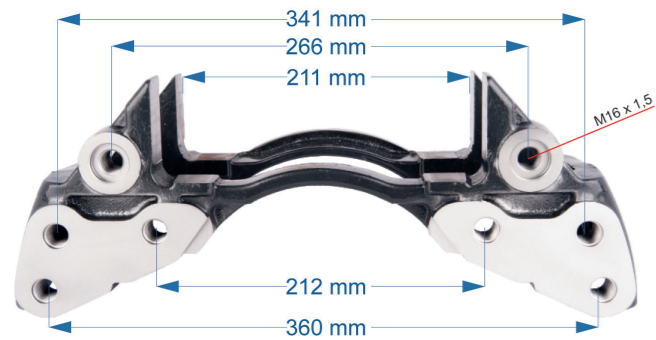

Name: Caliper Carrier For BPW Axle		1158924	
OEM № K001493	SB6 SERIES	Product №	Qty.
		1158924	Product description