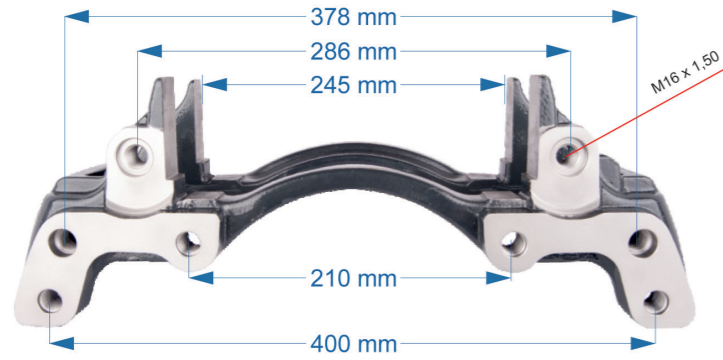

NA7

Name: Caliper Guide & Bush Repair Kit		545852	
OEM № K052759K50	NA7 SERIES	Product №	Qty.
		545852	Product description

Product description	Qty.
Caliper Pin 36x114	1
Caliper Pin 32x88,5 mm	1
Pin Bolt M16x1,5x85	1
Pin Bolt M16x1,5x80	1
Bushing 36x40x82	1
Caliper Pin Bush (Long) 39 mm	1
Bellow (Red)	1
Fiber O-ring	1
Bolt Plug 40x12	1