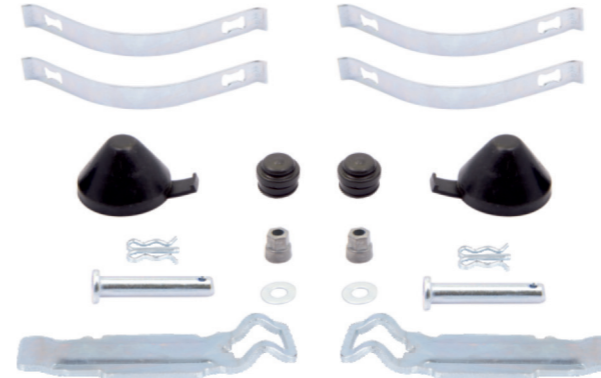

Name: Caliper Sensor Rod Kit (Small) 1159030

OEM №	SB6 & SB7 & SN6 & SN7 & SL7 & SM7 SERIES	Product №	Qty.
		1159030	Product description

Name: Brake Pad Retainer Kit 509759

OEM №	SB6 – SB7 SERIES	Product №	Qty.
		509759	Product description

Product description	
Plastic Cover	2
Calibration Nut	1
Pin	2
Washer	2
Cotter Pin	2

Name: Brake Pad Retainer Kit 1156138

OEM №	SB5 & SN5 & SB6 & SB7 & SN6 & SN7 & SK7 & SL7 & SM7 & ST7 SERIES	Product №	Qty.
		1156138	Product description