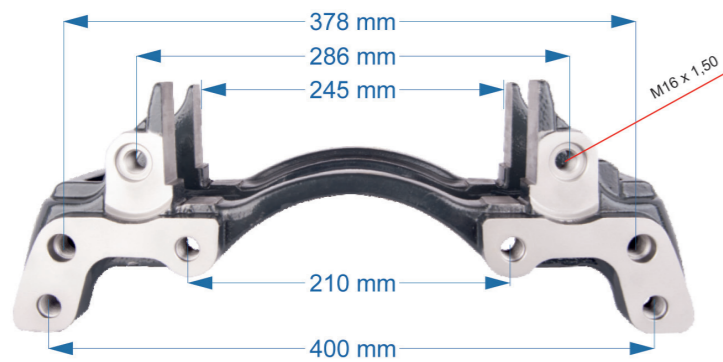

Name: Caliper Carrier For Mercedes 4140 Front		586514	
OEM № K046764K50	SM7 SERIES	Product №	Qty.
		586514	Product description