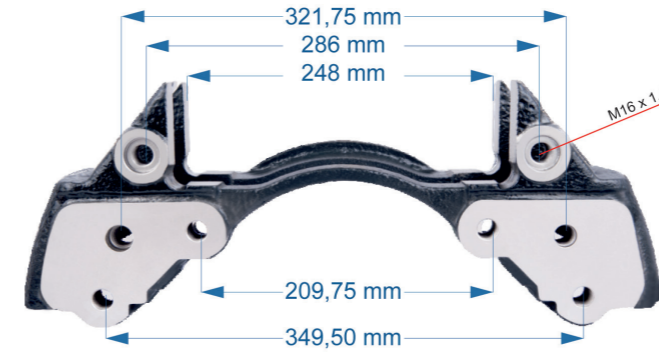

CALIPER CARRIER

Name: Caliper Carrier For Old Model Mercedes Rear		1158928	
OEM №	SB7 SERIES	Product №	Qty.
		1158928	Product description