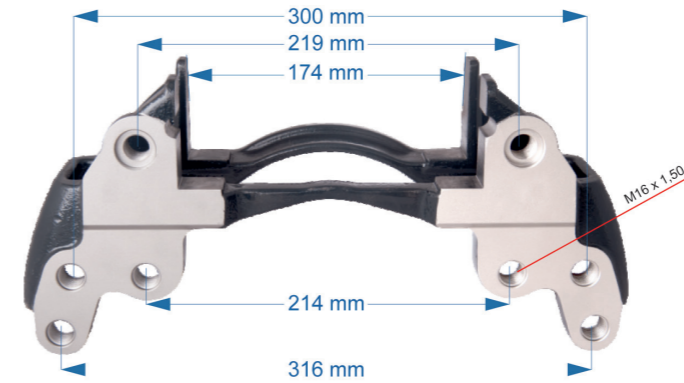

14 link

Name: Caliper Carrier For Man 12-180 1158770

OEM №	SN5 SERIES	Product №	Qty.
K005606		1158770	
Product description			

Name: Caliper Carrier For Mercedes Atego 953882

OEM №	SN5 SERIES	Product №	Qty.
K001927		953882	
Product description			