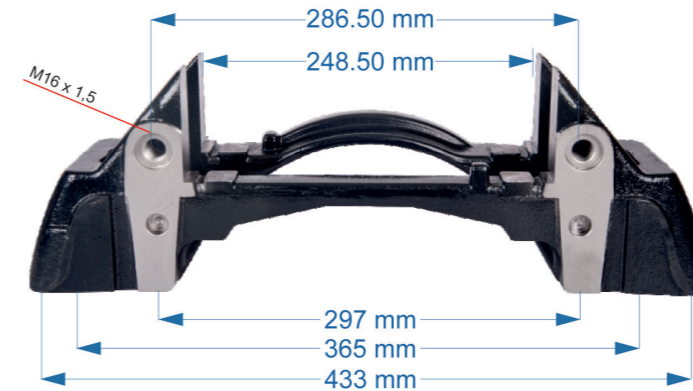

Name: Caliper Carrier For BPW Axle		550240	
OEM № K004680	SN7 SERIES	Product №	Qty.
		550240	Product description