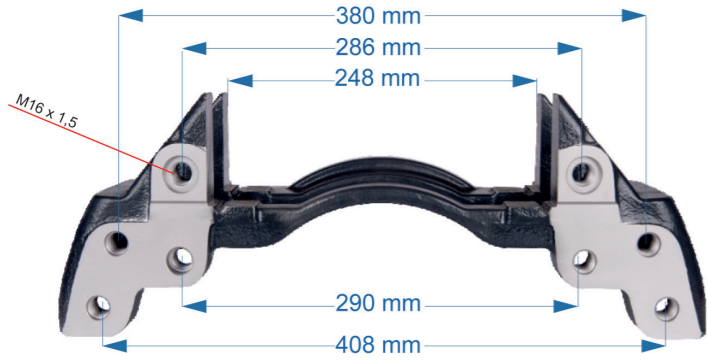

CALIPER CARRIER

Name: Caliper Carrier For Mercedes Connecto -L-		550236	
OEM № K001529	SB7 & SN7 SERIES	Product №	Qty.
		550236	Product description