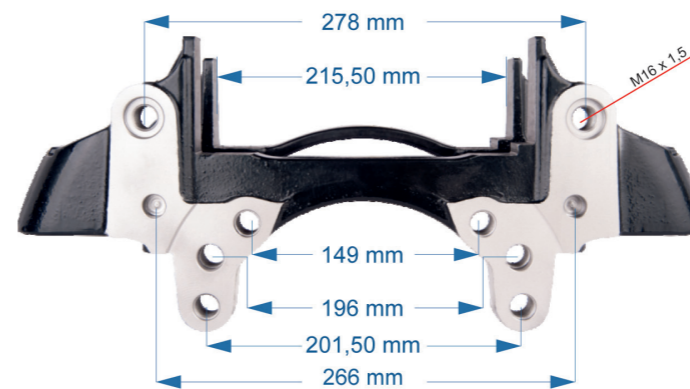

Name: Caliper Carrier For Scmitz Trailer 546246

OEM № **K108001K50** ST7 SERIES

Product №	Qty.
546246	
Product description