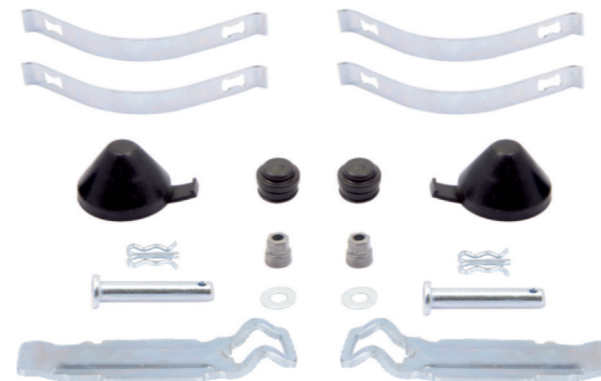

Name: Brake Pad Retainer Kit 1156138

OEM № SB5 & SN5 & SB6 & SB7 & SN6 & SN7 & SK7 & SL7 & SM7 & ST7 SERIES

Product №	Qty.
1156138	
Product description