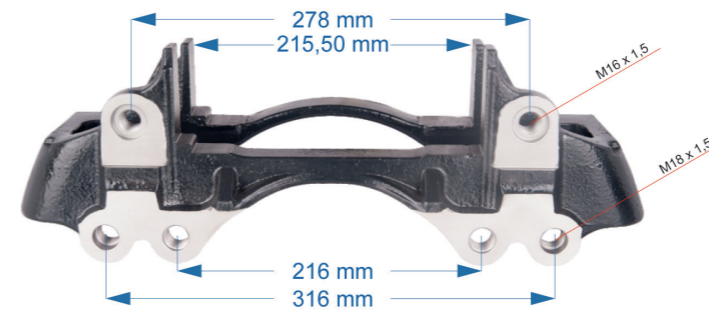

Name: Caliper Carrier For SAF Axle		890602	
OEM № K108006K50	ST7 SERIES	Product №	Qty.
		890602	Product description