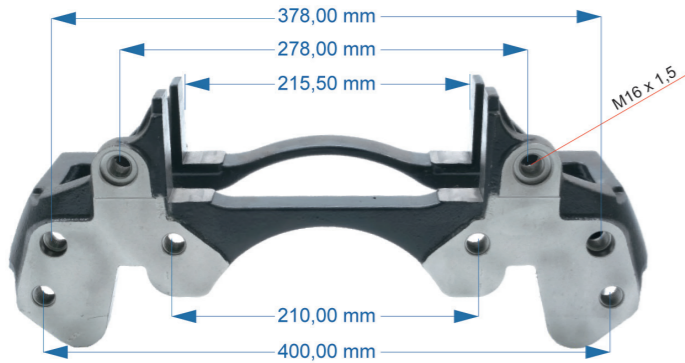

Name: Caliper Carrier For SAE / SMB 1158951

OEM № K147470K50	ST7 SERIES	Product №	Qty.
		1158951	Product description