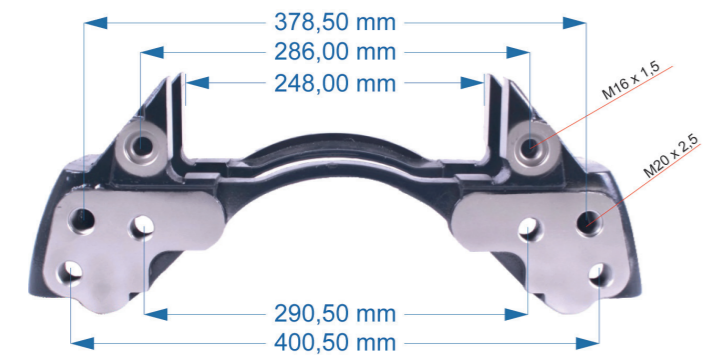

Name: Caliper Carrier For Scania Truck		1158913	
OEM № II33430 – II33431 – 1363748 – 1363749	SB7 SERIES	Product №	Qty.
		1158913	Product description