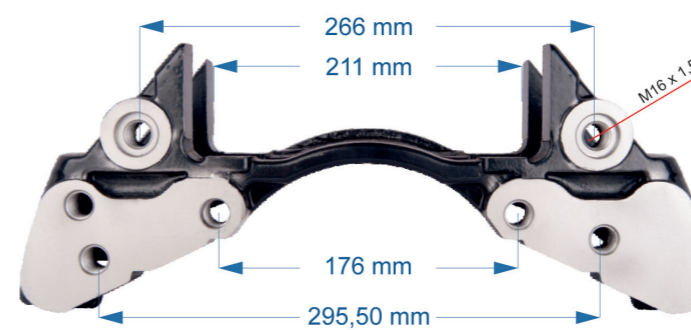

Name: Caliper Carrier For BPW Axle -L- 586517

OEM № K004206	SB6 SERIES	Product №	Qty.
		586517	Product description