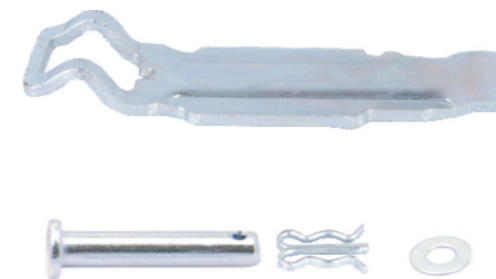

Name: Brake Pad Retainer Kit 1156140

OEM № K000129 SB5 & SB7 & SN6 & SN7 & SL7 & SM7 & ST7 SERIES

Product №	Qty.
1156140	
Product description	
Caliper Pad Retainer	1
Pad Retainer Pin	1
Washer	1
Cotter Pin	1