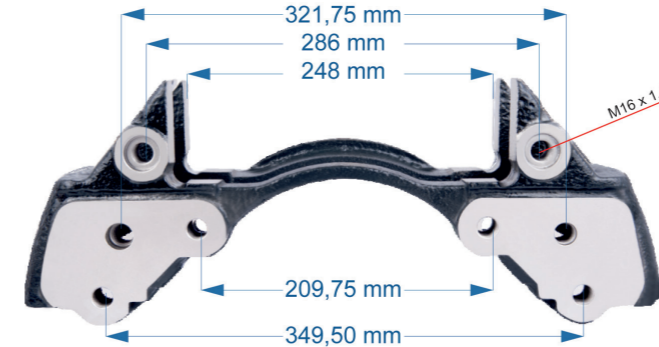

SB6 – SB7

Name: Caliper Carrier For Old Model Mercedes Rear		1158928	
OEM №	SB7 SERIES	Product №	Qty.
		1158928	Product description