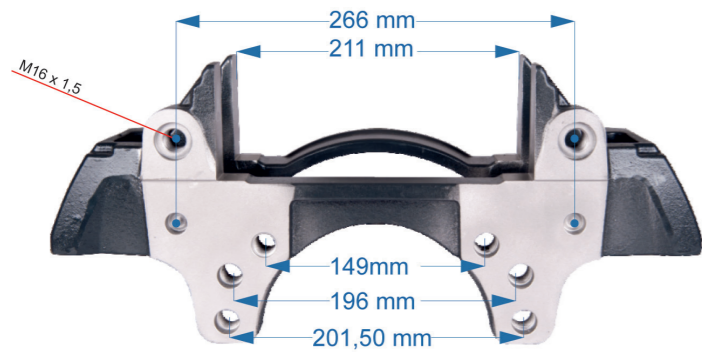

Name: Caliper Carrier For Mercedes Axle Trailer		956485	
OEM № K013742 – K013742K69	SK7 SERIES	Product №	Qty.
		956485	Product description