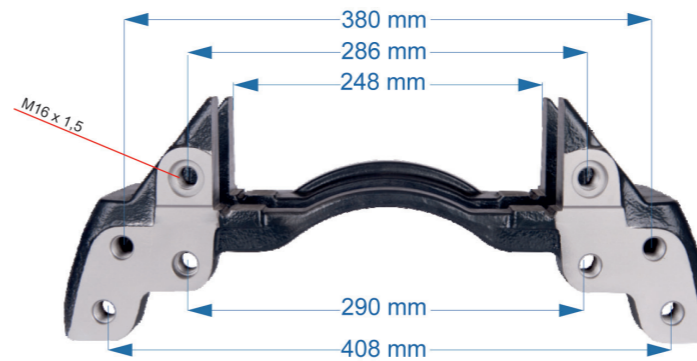

SB6 – SB7

Name: Caliper Carrier For Mercedes Connecto -R-		549457
OEM № K001530 – K000541	SB7 & SN7 SERIES	Product №
549457		Qty.
	Product description	

Name: Caliper Carrier For Mercedes Connecto -L-		550236
OEM № K001529	SB7 & SN7 SERIES	Product №
550236		Qty.
	Product description	