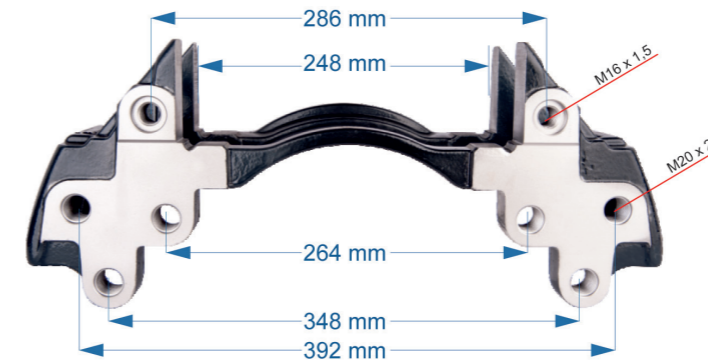

Name: Caliper Carrier For Iveco Truck		586520	
OEM № K108814K50 – K001510 – K000686 – K000689	SB7 & SN7 SERIES	Product №	Qty.
		586520	Product description