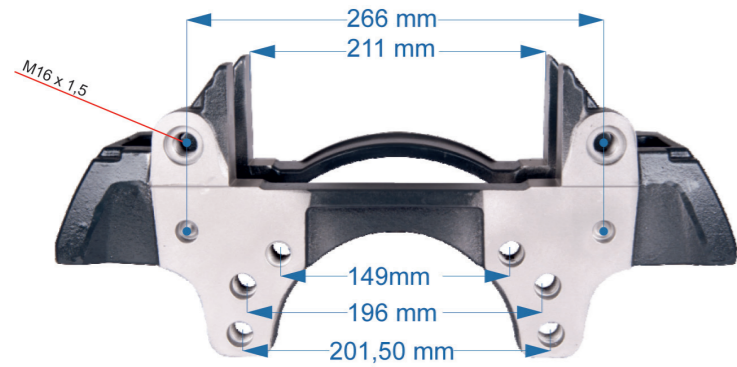

SK7

Name: Caliper Carrier For Schmitz Trailer		550238	
OEM № K007475	SK7 SERIES	Product №	Qty.
		550238	Product description

Name: Caliper Carrier For Mercedes Axle Trailer		956485	
OEM № K013742 – K013742K69	SK7 SERIES	Product №	Qty.
		956485	Product description