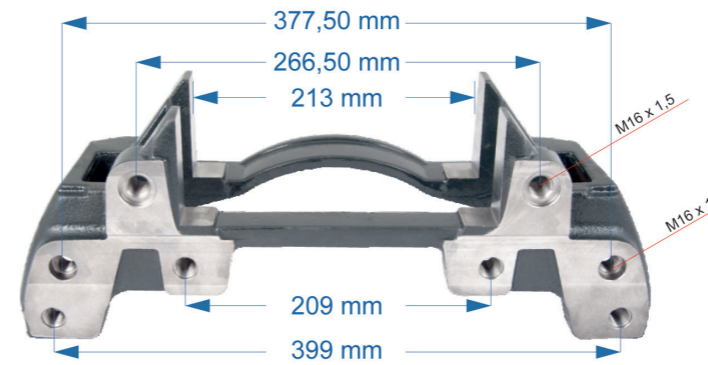

Name: Caliper Carrier For SAFAxle		536470	
OEM № K004099	SK7 SERIES	Product №	Qty.
		536470	Product description