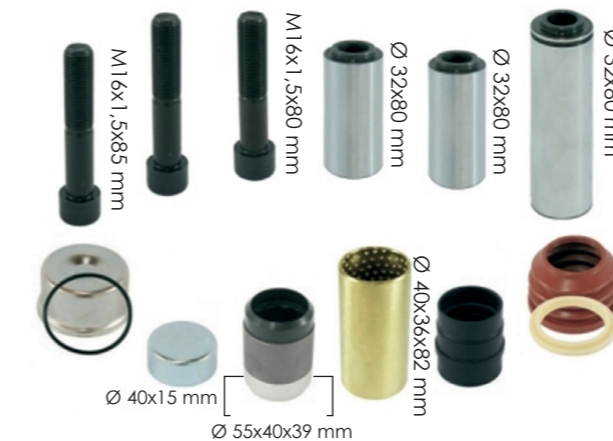

Caliper Pin	Ø 36x114 mm	1
Caliper Pin	32x80 mm	1
Pin Bolt	85x16x1,5 mm	1
Pin Bolt	80x16x1,5 mm	1
Bellow (Red)		1
Fiber O-ring		1
Caliper Pin Bush	Ø 36x40x82 mm	1
Caliper Pin Bush (Long)	Ø 73x40 / 39 mm	1
Caliper Cap	Ø 40x12 mm	1
Caliper Pin Ring	Ø 26.5x11	1

Name: Caliper Guide & Bush Repair Kit		512601	
OEM № K000365	SB6 & SB7 & SL7 & SM7 SERIES	Product №	Qty.
		512601	Product description