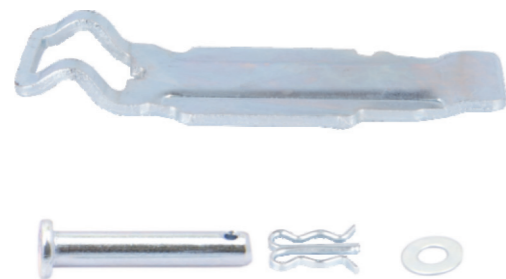

Name: Brake Pad Retainer Kit 1156140

OEM № **K000129** SB5 & SB7 & SN6 & SN7 & SL7 & SM7 & ST7 SERIES

Product №	Qty.
1156140	
Product description	
Caliper Pad Retainer	1
Pad Retainer Pin	1
Washer	1
Cotter Pin	1