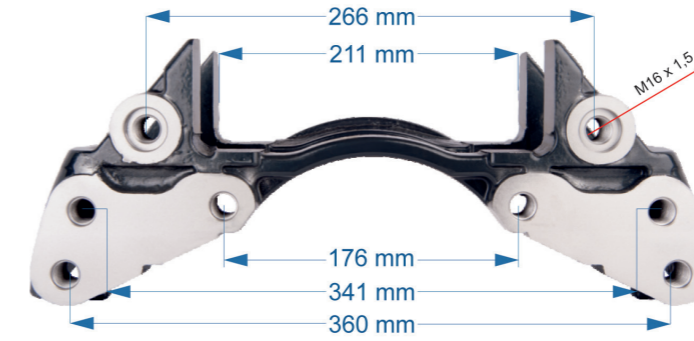

SB6 – SB7

Name: Caliper Carrier For Mercedes Atego		586518	
OEM № K001494 – K000196	SB6 SERIES	Product №	Qty.
		586518	Product description