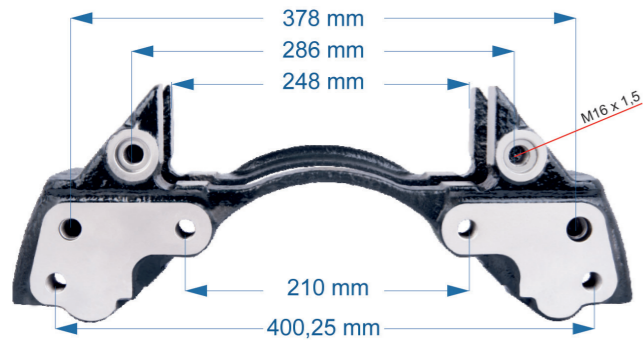

Name: Caliper Carrier For Old Model Mercedes Front		1158934	
OEM № K001538	SB7 SERIES	Product №	Qty.
		1158934	Product description