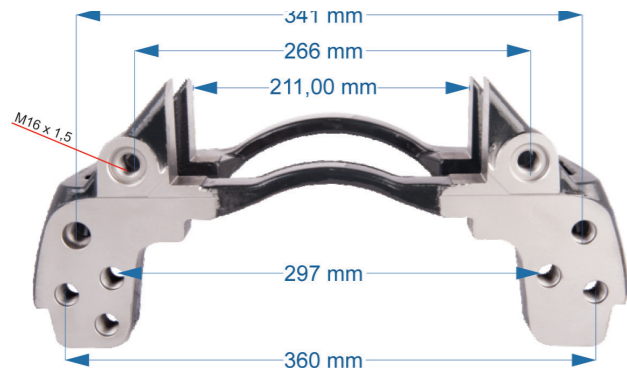

Name: Caliper Carrier For Iveco Truck - L -		1158957
OEM № K002313	SN6 SERIES	Qty.
Product №		
1158957	Product description