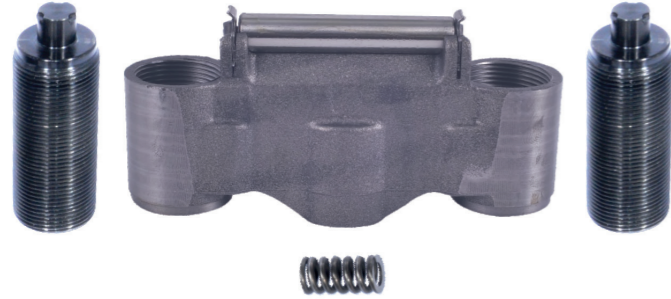

SN6 – SN7

Name: Caliper Bridge Assembly Set 500063

OEM № SN6 & SN7 SERIES

Product №	Qty.
500063	
Product description	
Caliper Bridge Assembly	1
Calibratin Bolt	2
Caliper Spring	1
Bushing For Leveller	1

Name: Caliper Bridge Assembly Set 512245

OEM № SN6 & SN7 SERIES

Product №	Qty.
512245	
Product description	
Caliper Bridge Assembly	1
Caliper Spring	1