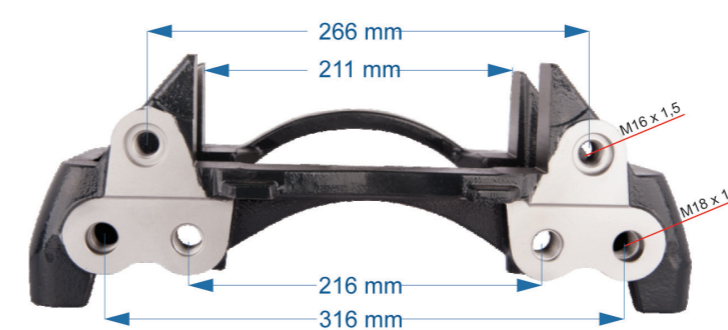

Name: Caliper Carrier For SAF Axle		10534
OEM № K015378	SN6 & ST6 SERIES	Qty.
Product №		
10534	Product description