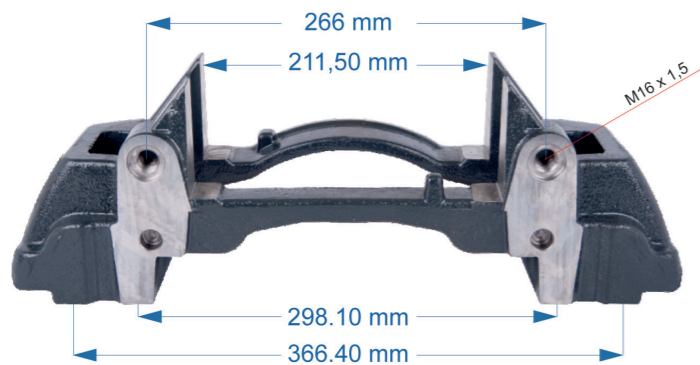

Name: Caliper Carrier For BPW Axle		532001	
OEM № K012619	SK7 SERIES	Product №	Qty.
		532001	Product description