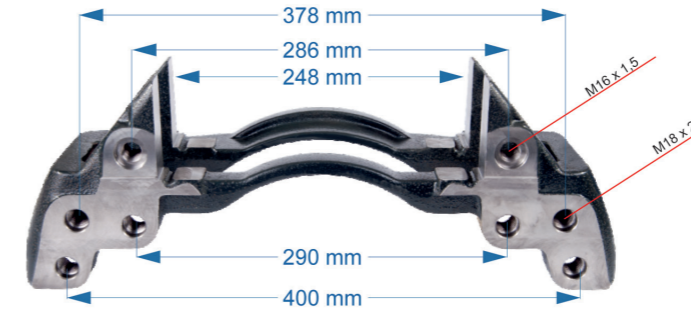

CALIPER CARRIER

Name: Caliper Carrier For Daf		532034	
OEM № K011479 – K001527 – K001528 – K001539	SB7 & SN7 SERIES	Product №	Qty.
		532034	Product description