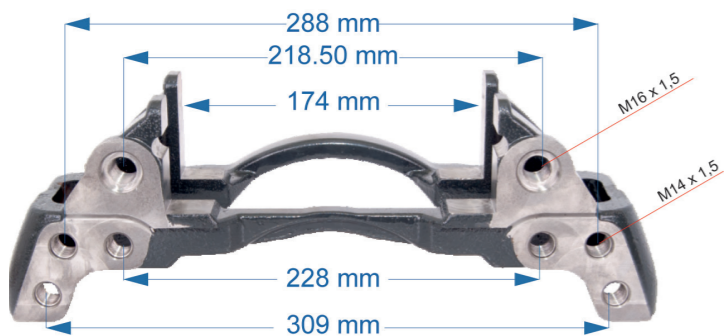

Name: 12-180 TGL Man Caliper Repair Kit Complete 1158766

OEM №	SN5 SERIES	Product №	Qty.
		1158766	
Product description			
		Caliper Guide & Bush Repair Kit	1
		Roller Bearing Set	1
		Pinion Shaft	1
		Caliper Bridge Assembly Set	1
		Caliper Repair Kit	69 mm 1
		Calibration Shaft Chain	14 Link 1
		Adjusting Pinion Gear	1
		Calibration Bolt	1
		Metal Cover Set	1

18x16x10 mm

14 link

Name: Caliper Repair Kit Complete 1158768

OEM №	SN5 SERIES	Product №	Qty.
		1158768	
Product description			
		Caliper Guide & Bush Repair Kit	1
		Caliper Bridge Assembly Set	1
		Caliper Pinion Shaft	1
		Adjusting Pinion Gear	1
		Caliper Roller Bearing Set	1
		Caliper Repair Kit	69 mm 1
		Caliper Calibration bolt	1
		Caliper Metal Cover Kit	1
		Calibration Shaft Chain	14 Link 1
		Caliper Leveller	1

14 link

Name: Caliper Carrier For Man 12-180 1158770

OEM №	SN5 SERIES	Product №	Qty.
K005606		1158770	
Product description