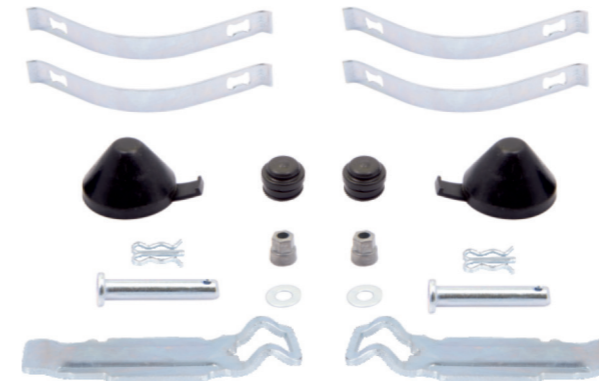

Name: Brake Pad Retainer Kit 1156138

OEM № SB5 & SN5 & SB6 & SB7 & SN6 & SN7 & SK7 & SL7 & SM7 & ST7 SERIES

Product №	Qty.
1156138	
Product description