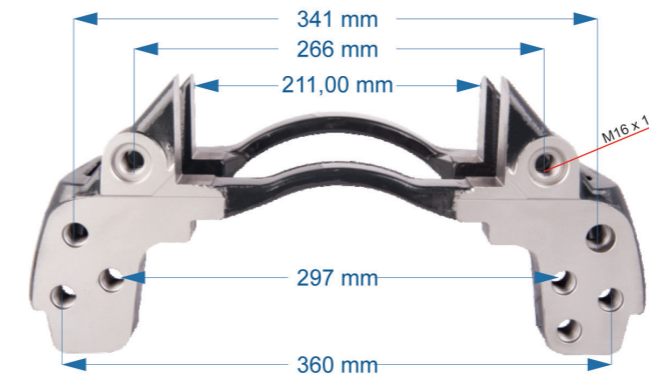

Name: Caliper Carrier For Iveco Truck - R -		1158955	
OEM № K002314	SN6 SERIES	Product №	Qty.
		1158955	Product description