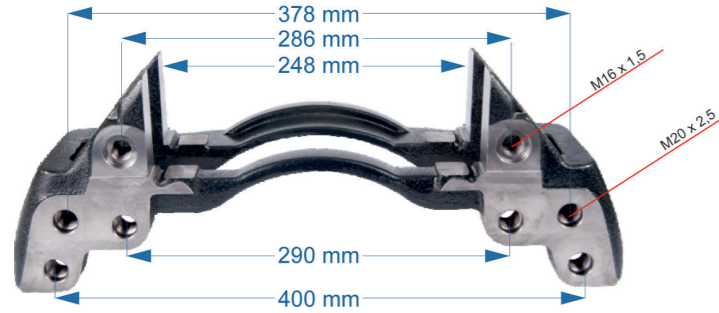

SN6 – SN7

Name: Caliper Carrier For DAF Truck		914161	
OEM №	SB7 & SN7 SERIES	Product №	Qty.
		914161	Product description