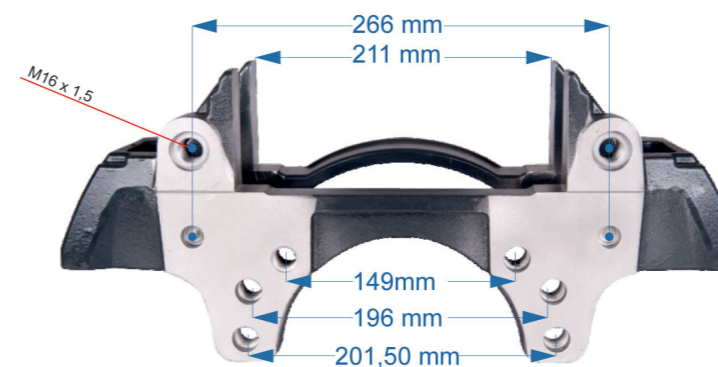

CALIPER CARRIER

Name: Caliper Carrier For Mercedes Connecto -L-		550236	
OEM № K001529	SB7 & SN7 SERIES	Product №	Qty.
		550236	Product description

Name: Caliper Carrier For Mercedes Connecto -R-		549457	
OEM № K001530 – K000541	SB7 & SN7 SERIES	Product №	Qty.
		549457	Product description