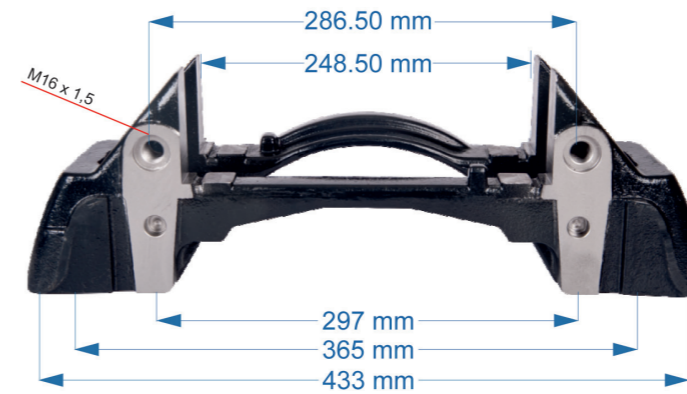

SN6 – SN7

Name: Caliper Carrier For BPW Axle		550240
OEM № K004680	SN7 SERIES	Qty.
Product №		
550240	Product description