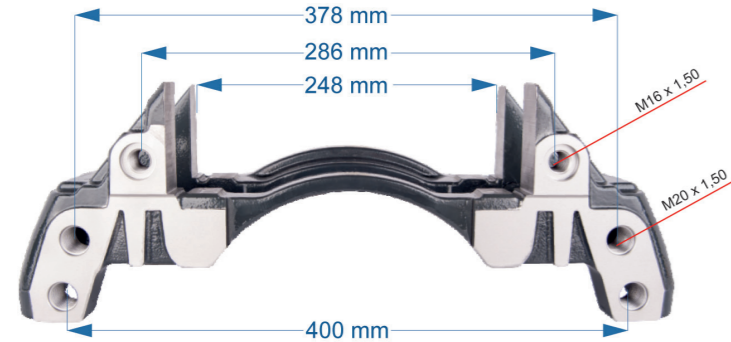

Name: Caliper Carrier For SMB Axle 586519

OEM № K001525 – K000544	SB7 & SN7 SERIES	Product №	Qty.
		586519	Product description