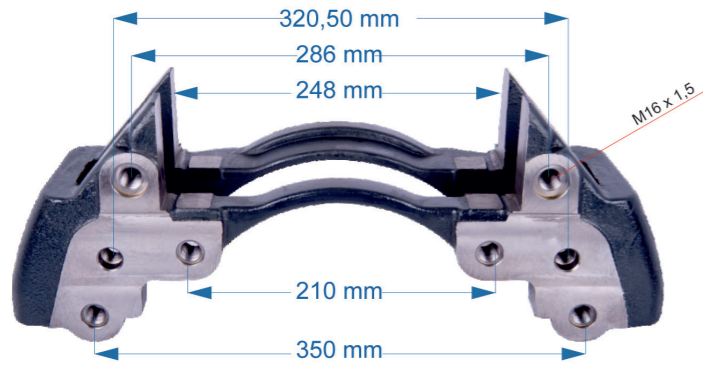

Name: Caliper Carrier For Mercedes Axor		585178
OEM № K000027 – K000027K69	SB7 & SN7 SERIES	Product №
585178		Qty.
	Product description