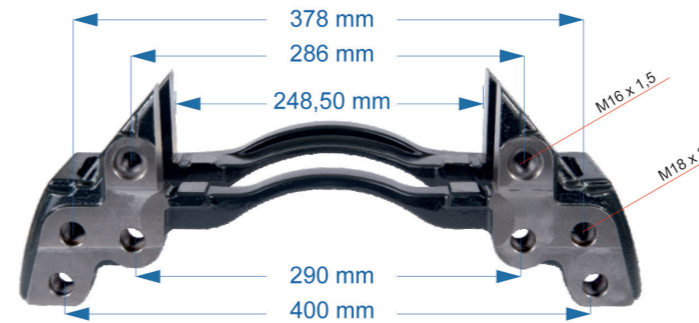

Name: Caliper Carrier For Scania New Model		532016	
OEM № K001507 – K001501 – K001520 – II334320061 – II197370061 – II374230061	SB7 & SN7 SERIES	Product №	Qty.
		532016	Product description