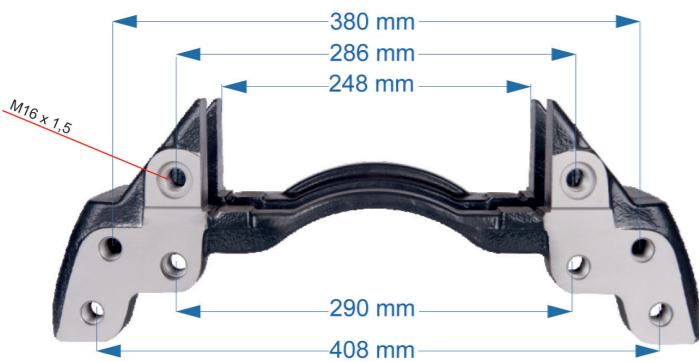

Name: Caliper Carrier For Mercedes Connecto -L-		550236
OEM № K001529	SB7 & SN7 SERIES	Qty.
Product №		
550236	Product description