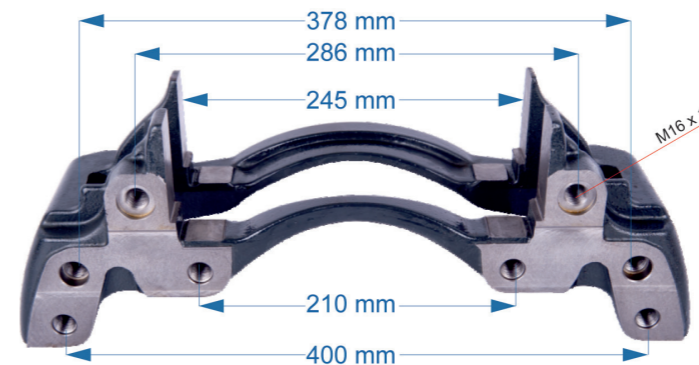

Name: Caliper Carrier For Mercedes New Model 4140 Rear		532004	
OEM № K046498K50	SM7 SERIES	Product №	Qty.
		532004	Product description