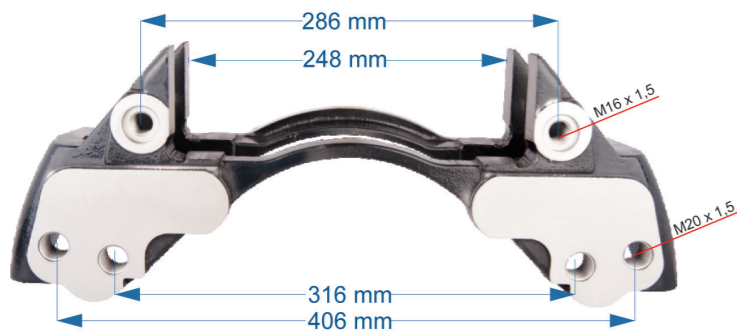

Name: Caliper Carrier For ZF Axle		1158930	
OEM № K001502 – K000682 – K001273	SB7 SERIES	Product №	Qty.
		1158930	Product description