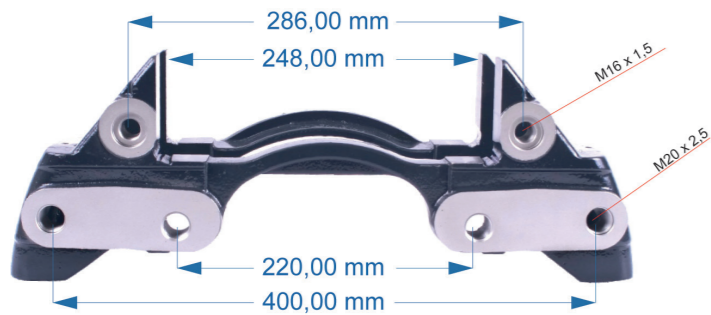

Name: Caliper Carrier For ZF Axle		1158917	
OEM № K001504	SB7 & SN7 SERIES	Product №	Qty.
		1158917	Product description