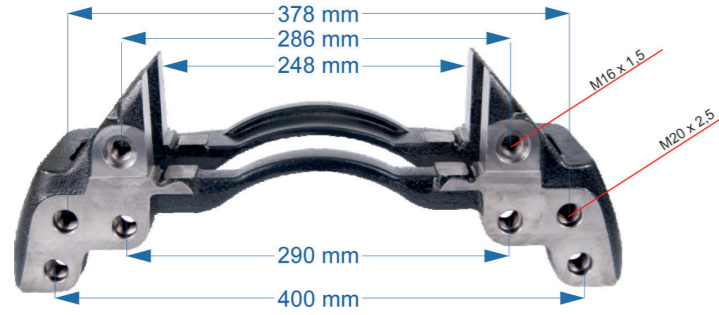

CALIPER CARRIER

Name: Caliper Carrier For DAF Truck		914161	
OEM №	SB7 & SN7 SERIES	Product №	Qty.
		914161	Product description