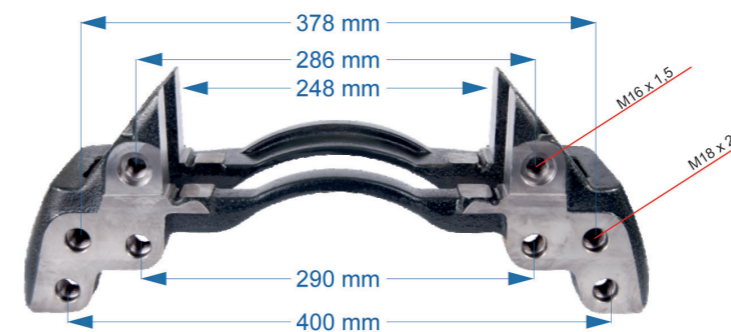

Name: Caliper Carrier For Daf		532034	
OEM № K011479 – K001527 – K001528 – K001539	SB7 & SN7 SERIES	Product №	Qty.
		532034	Product description