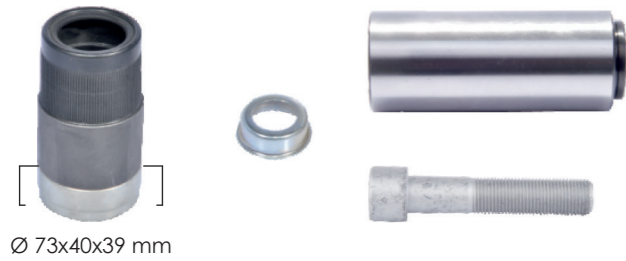

SN6 – SN7

Name: Caliper Pin Bush 40x36x82mm		1158776	
OEM №	SB5 – SB6 – SB7 – SN5 – SN6 – SN7 – ST7 – SL7 – SM7 SERIES	Product №	Qty.
		1158776	Product description

Name: Caliper Guide & Bush Repair Kit		527783	
OEM №	K000698 SB6 & SB7 & SN6 & SN7 & SK7 SERIES	Product №	Qty.
		527783	Product description

Caliper Pin	Ø 32x80 mm	1
Pin Bolt	80x16x1,5 mm	1
Caliper Pin Bush (Long)	Ø 73x40 / 39 mm	1
Caliper Pin Ring	Ø 26.5x11	1

Name: Caliper Guide & Bush Repair Kit		1158959	
OEM №	K000697 SB6 & SB7 & SN6 & SN7 & SK7 SERIES	Product №	Qty.
		1158959	Product description

Caliper Pin	Ø 32x80 mm	1
Caliper Pin Bush (Long)	Ø 73x40 / 39 mm	1

SN6 – SN7

Name: Caliper Guide & Bush Repair Kit		1158964	
OEM №	SB6 & SB7 & SN6 & SN7 & SK7 SERIES	Product №	Qty.
		1158964	Product description

Caliper Pin	Ø 32x80 mm	1
Caliper Pin Bush (Long)	Ø 73x40 / 39 mm	1
Caliper Pin Ring	Ø 26.5x11	1

Name: Caliper Pin Bush Short 39 mm		512271	
OEM №	SB6 & SB7 & SN6 & SN7 SERIES	Product №	Qty.
		512271	Product description

Name: Caliper Pin Bush Short 35 mm		1158909	
OEM №	SB6 & SB7 & SN6 & SN7 & SL7 & SM7 SERIES	Product №	Qty.
		1158909	Product description