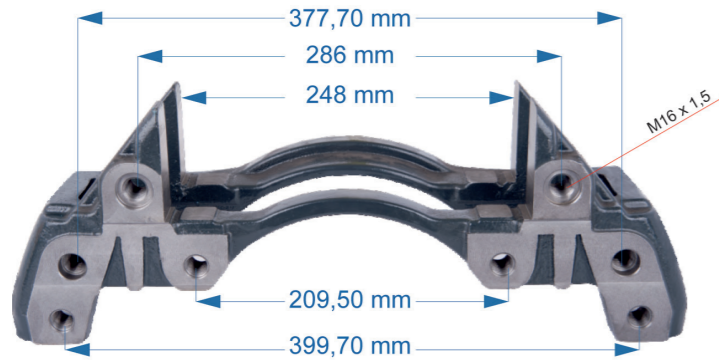

Name: Caliper Carrier For Front Axle- Mercedes		913115	
OEM № K000026	SB7 & SN7 SERIES	Product №	Qty.
		913115	Product description