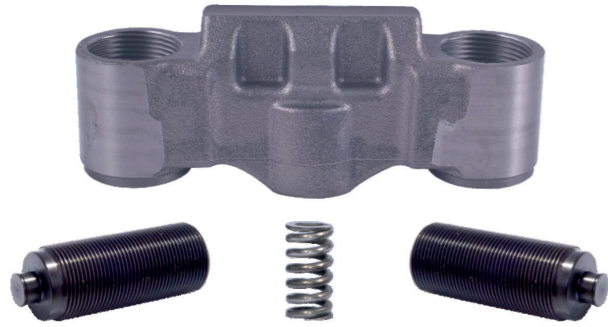

Name: Caliper Bushing For Leveller		500087	
OEM №	SB6 & SB7 & SN6 & SN7 & SK7 & ST7 & SL7 & SM7 SERIES	Product №	Qty.
		500087	Product description

Name: Caliper Lever Bearing Set		1158969	
OEM №		Product №	Qty.
		1158969	Product description

SL7 – SM7

Name: Roller Bearing Set SL7 & SM7		536341	
OEM №	SN7 & SL7 & SM7 & ST7 SERIES	Product №	Qty.
		536341	Product description

Name: Caliper Bridge Assembly		512244	
OEM №	SN6 & SN7 & SK7 & SL7 & SM7 & ST7 SERIES	Product №	Qty.
		512244	Product description

Name: Caliper Bridge Assembly Set		512241	
OEM №	SN6 & SN7 & SK7 & SL7 & SM7 & ST7 SERIES	Product №	Qty.
		512241	Product description
		Caliper Bridge Assembly	1
		Caliper Spring	1

SL7 – SM7

Name: Caliper Bridge Assembly Set 1159131

OEM №	SL7 & SM7 & ST7 SERIES	Product №	Qty.
		1159131	
		Product description	
		Caliper Bridge Assembly	1
		Caliper Spring	1
		Caliper Bolt	2

Name: Pinion Shaft 500061

OEM №	SB6 & SB7 & SN6 & SN7 & SK7 & ST7 SERIES	Product №	Qty.
		500061	
		Product description	