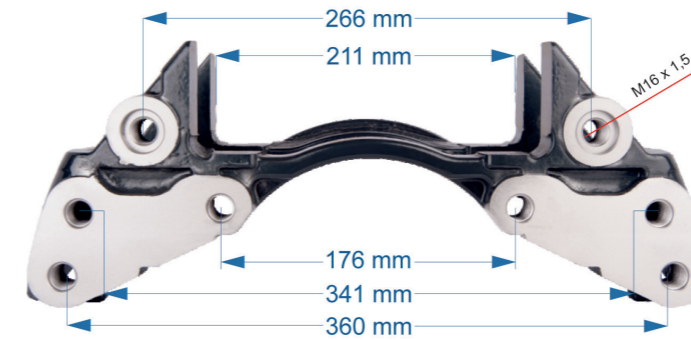

CALIPER CARRIER

Name: Caliper Carrier For Mercedes Atego 586518

OEM № K001494 – K000196	SB6 SERIES	Product №	Qty.
		586518	Product description