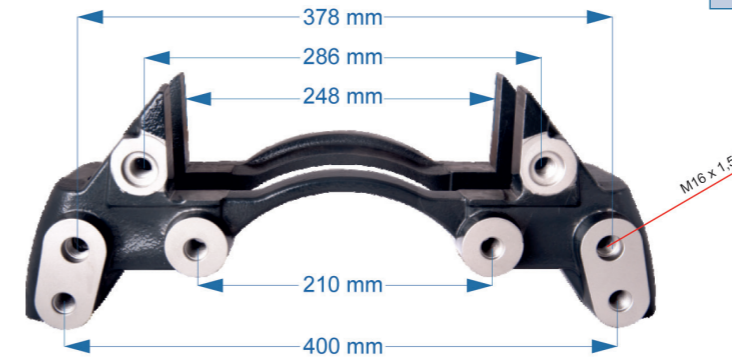

CALIPER CARRIER

Name: Caliper Carrier For Mercedes Axor		550241	
OEM № K000028	SB7 & SN7 SERIES	Product №	Qty.
		550241	Product description