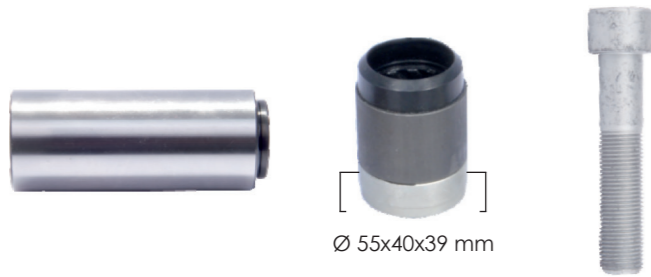

SN6 – SN7

Name: Caliper Guide & Bush Repair Kit 512272

OEM № SB6 & SB7 & SL7 & SM7 SERIES **Product №** Qty.

Product description	Qty.
Caliper Pin	1
Pin Bolt	1
Caliper Pin Bush-Short	1