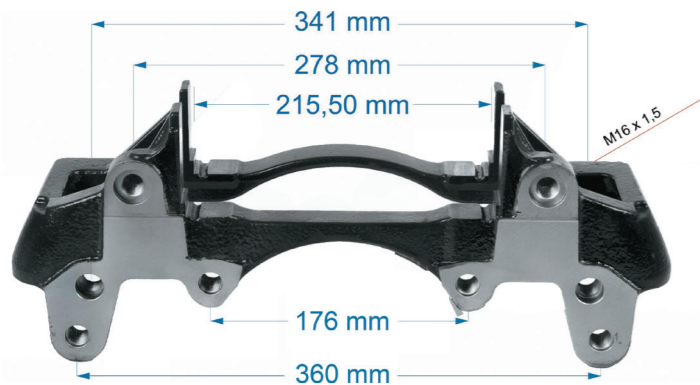

Name: Caliper Repair Kit Complete For Scmitz Trailer 1159173

OEM № ST7 SERIES

Product №	Qty.
1159173	
Product description	

Caliper Guide & Bush Repair Kit	1
Caliper Bridge Assembly Set	1
Caliper Metal Cover	1
Roller Bearing Set SL7 & SM7	1
Calibration Shaft Chain 29 Link	1
Caliper Repair Kit	1
Caliper Pinion Shaft	1
Caliper Adjusting Mechanism	1

Name: Caliper Carrier For Scmitz Trailer 546246

OEM № **K108001K50** ST7 SERIES

Product №	Qty.
546246	
Product description	

ST7

Name: Caliper Carrier For SAF Axle 890602

OEM № K108006K50	ST7 SERIES	Product №	Qty.
		890602	Product description

Name: Caliper Carrier For SAE / SMB 1158951

OEM № K147470K50	ST7 SERIES	Product №	Qty.
		1158951	Product description

Name: Caliper Carrier For Jost Axle 1158953

OEM № K137920K50 – K137920K69	ST7 SERIES	Product №	Qty.
		1158953	Product description