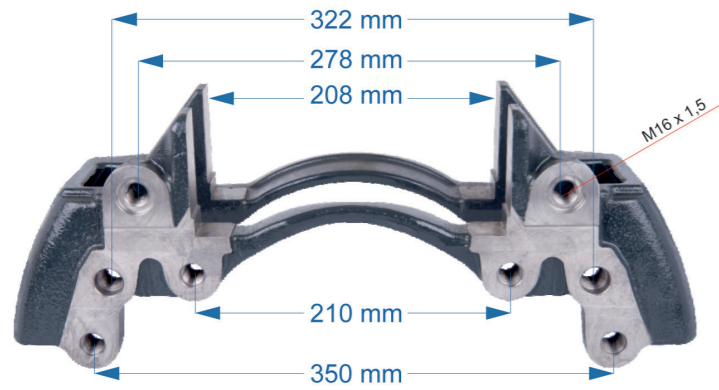

CALIPER CARRIER

Name: Caliper Carrier For Mercedes New Model 4140 Rear		532002	
OEM № K052379K50	SL7 SERIES	Product №	Qty.
		532002	Product description