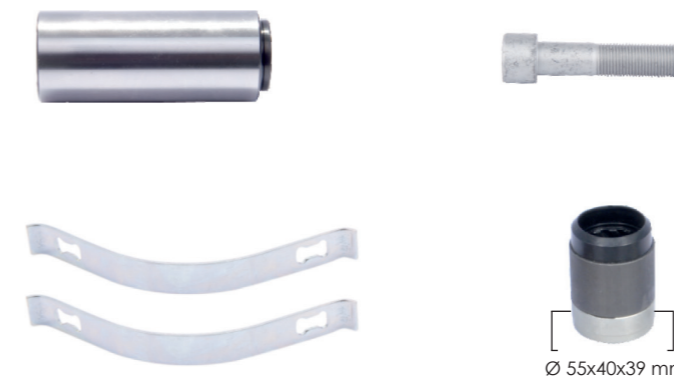

Name: Caliper Guide & Bushing Repair Kit 1159111

OEM №	SN7 & SL7 & SM7 SERIES	Product №	Qty.
		1159111	Product description

Product description		
Caliper Pin	36x114 mm	1
Caliper Pin	32x80 mm	1
Caliper Pin Bolt	M16x1,5x85 mm	1
Caliper Pin Bolt	M16x1,5x80 mm	1
Bellow (Red)		1
Fiber O-Ring		1
Caliper Bushing	40x36x82 mm	1
Caliper Pin Bush Short	39 mm	1

Name: Caliper Guide & Bush Repair Kit 1159110

OEM №	SB6 & SB7 & SL7 & SM7 SERIES	Product №	Qty.
		1159110	Product description

Product description		
Caliper Pin	32x80 mm	1
Caliper Pin Bolt	M16x1,5x80 mm	1
Caliper Pin Bush Short	39 mm	1
Caliper Shoe Retainer		2