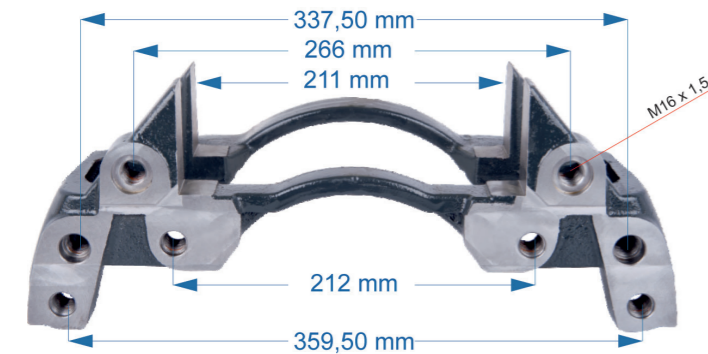

Name: Caliper Carrier For BPW Axle		532033	
OEM № K001105 – K000546 – K002979 – II40022F0061	SB6 & SN6 SERIES	Product №	Qty.
		532033	Product description