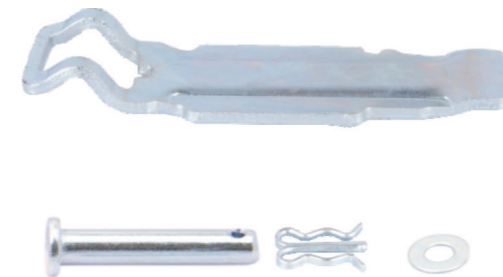

Name: Brake Pad Retainer Kit 1156140

OEM № K000129 SB5 & SB7 & SN6 & SN7 & SL7 & SM7 & ST7 SERIES

Product №	Qty.
1156140	
Product description	
Caliper Pad Retainer	1
Pad Retainer Pin	1
Washer	1
Cotter Pin	1