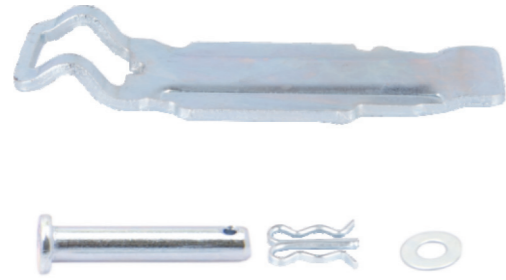

SL7 – SM7

Name: Brake Pad Retainer Kit 1156140

OEM № **K000129** SB5 & SB7 & SN6 & SN7 & SL7 & SM7 & ST7 SERIES

Product №	Qty.
1156140	
Product description	
Caliper Pad Retainer	1
Pad Retainer Pin	1
Washer	1
Cotter Pin	1