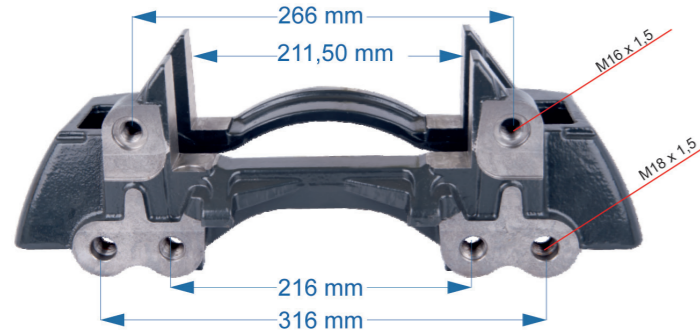

CALIPER CARRIER

Name: Caliper Carrier For Saf Axle		532030	
OEM № K015308	SK7 SERIES	Product №	Qty.
		532030	Product description