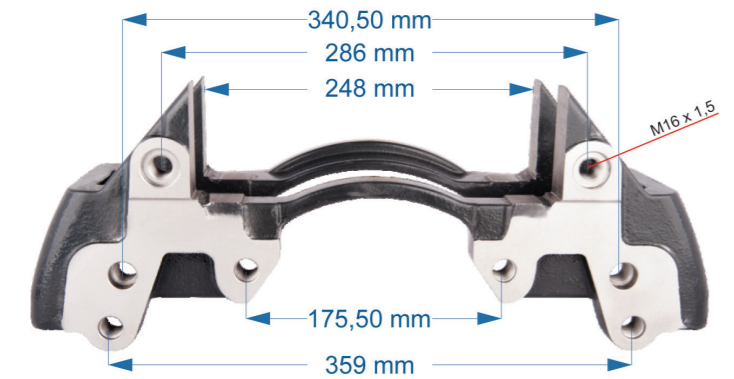

Name: Caliper Carrier For Mercedes Axle Trailer		930878	
OEM № K001275 - K001275K69	SN7 SERIES	Product №	Qty.
		930878	Product description