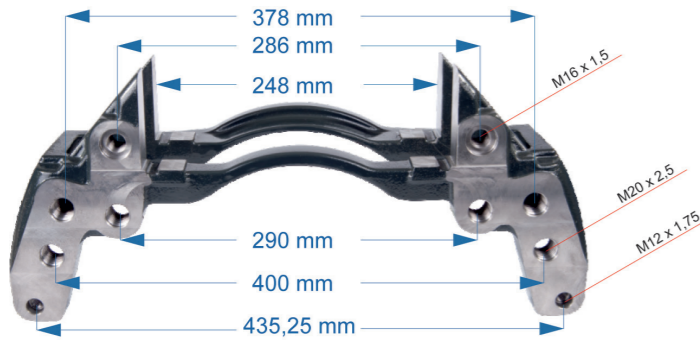

Name: Caliper Carrier For Mercedes Atego		532028	
OEM № K000690 – K001926 – K000690K69	SB6 & SN6 SERIES	Product №	Qty.
		532028	Product description