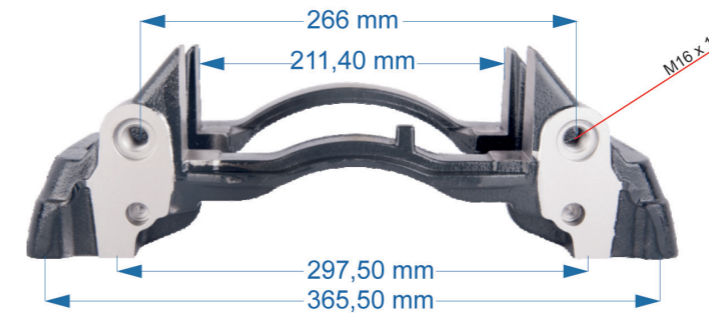

Name: Caliper Carrier For BPW Axle		550242	
OEM № K004679	SN6 SERIES	Product №	Qty.
		550242	Product description