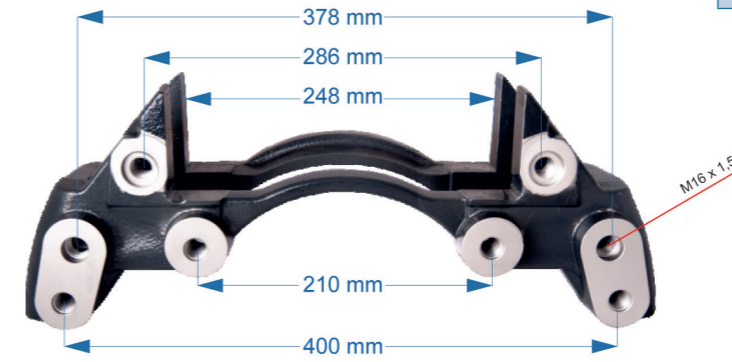

Name: Caliper Carrier For Mercedes Axor		550241
OEM № K000028	SB7 & SN7 SERIES	Qty.
Product №		
550241	Product description