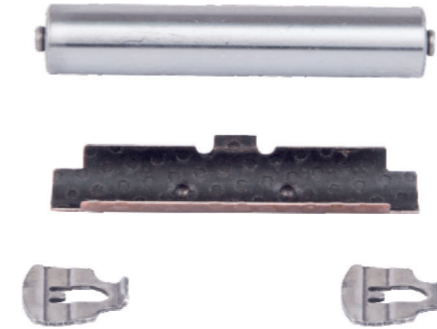

Name: Caliper Leveller 545850

OEM № ST7 SERIES

Product №	Qty.
545850	
Product description	

Name: Caliper Bushing For Leveller 500087

OEM № SB6 & SB7 & SN6 & SN7 & SK7 & ST7 & SL7 & SM7 SERIES

Product №	Qty.
500087	
Product description	

Name: Caliper Lever Bearing Set 1158969

OEM №

Product №	Qty.
1158969	
Product description	

Name: Roller Bearing Set SL7 & SM7 536341

OEM № SN7 & SL7 & SM7 & ST7 SERIES

Product №	Qty.
536341	
Product description	