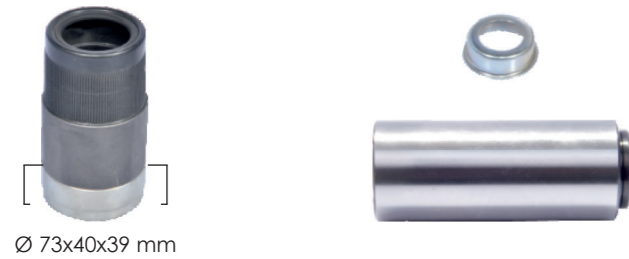

Name: Caliper Guide & Bush Repair Kit 1158964

OEM № SB6 & SB7 & SN6 & SN7 & SK7 SERIES

Product №	Qty.
1158964	
Product description	
Caliper Pin	Ø 32x80 mm 1
Caliper Pin Bush (Long)	Ø 73x40 / 39 mm 1
Caliper Pin Ring	Ø 26.5x11 1