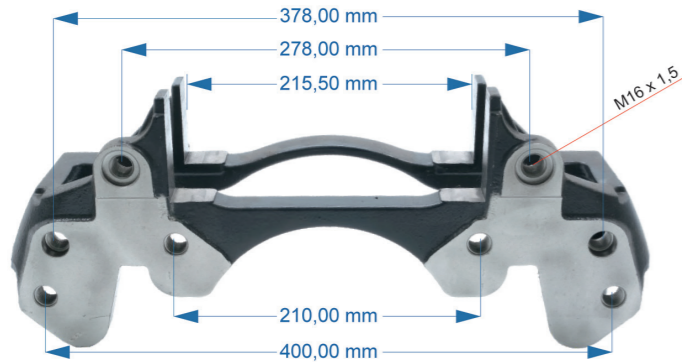

Name: Caliper Carrier For SAE / SMB		1158951	
OEM № K147470K50	ST7 SERIES	Product №	Qty.
		1158951	Product description