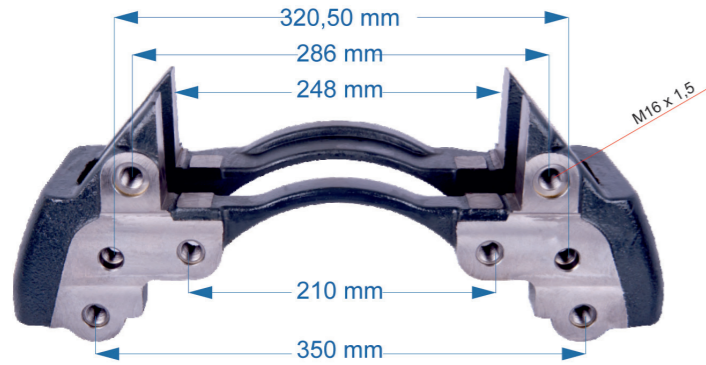

SN6 – SN7

Name: Caliper Carrier For Mercedes Axor		585178	
OEM № K000027 – K000027K69	SB7 & SN7 SERIES	Product №	Qty.
		585178	Product description