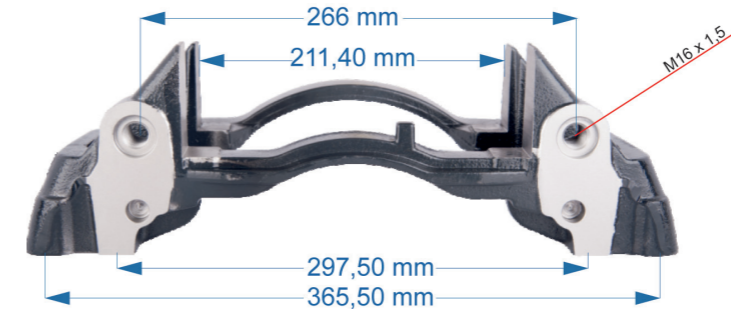

SN6 – SN7

Name: Caliper Carrier For BPW Axle		550242	
OEM № K004679	SN6 SERIES	Product №	Qty.
		550242	Product description