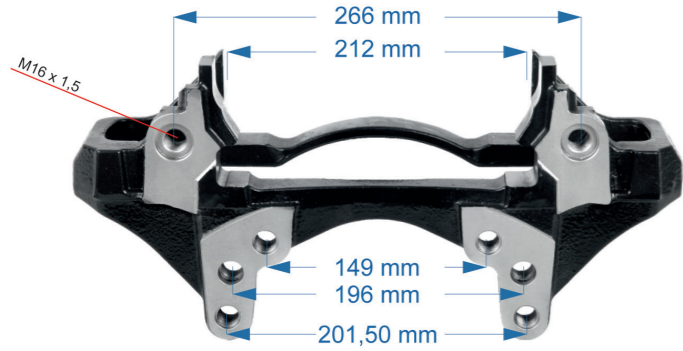

SYT7

Name: Caliper Carrier 1159189

OEM №	SYT7 SERIES	Product №	Qty.
		1159189	
		Product description