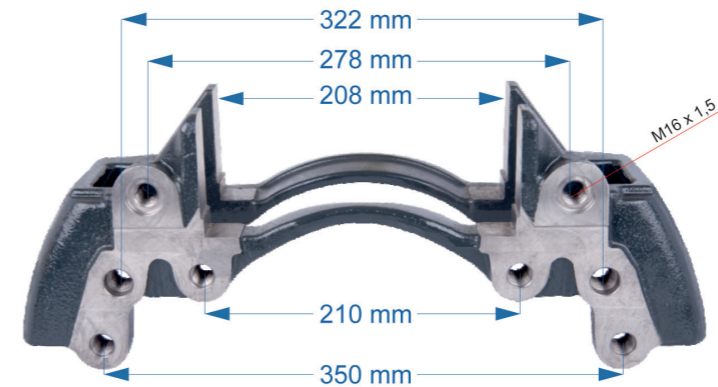

Name: Caliper Carrier For Mercedes New Model 4140 Rear 532002

OEM № **K052379K50** SL7 SERIES

Product №	Qty.
532002	
Product description