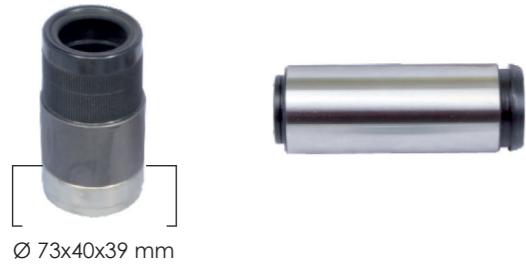

Name: Caliper Guide & Bush Repair Kit 1158936

OEM № SB6 & SB7 & SN6 & SN7 & SK7 SERIES **Product №** Qty.

Product description	Qty.
Caliper Pin	1
Caliper Pin Bush (Long)	1