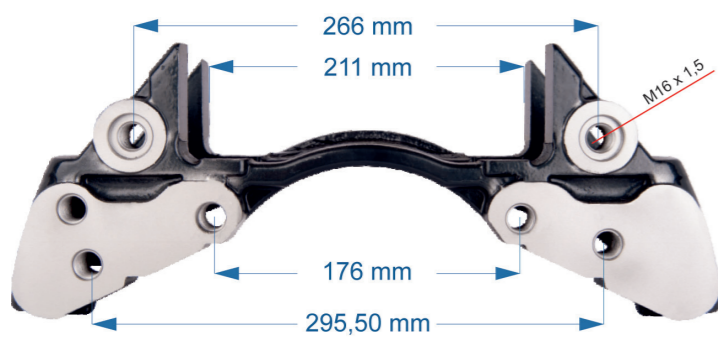

Name: Caliper Carrier For BPW Axle -L-		586517	
OEM № K004206	SB6 SERIES	Product №	Qty.
		586517	Product description