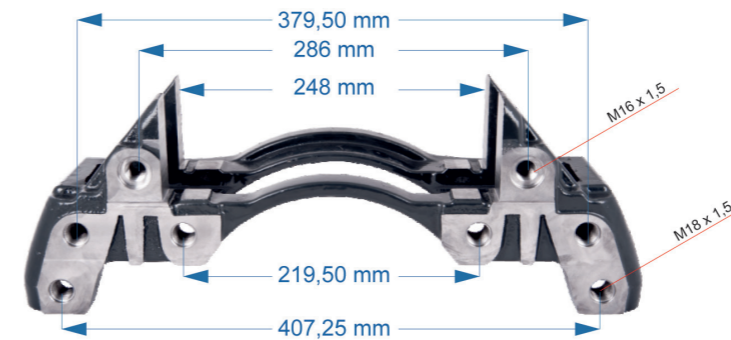

Name: Caliper Carrier For Man Tga		532035	
OEM № K001278	SB7 & SN7 SERIES	Product №	Qty.
		532035	Product description