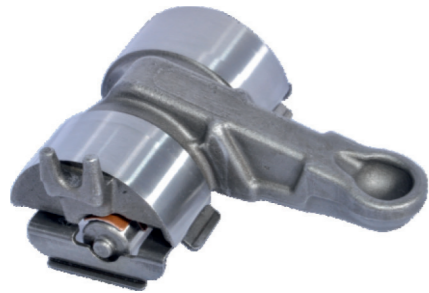

Name: Caliper Leveller 531158

OEM № SN6 & SK7 SERIES

Product №	Qty.
531158	
Product description