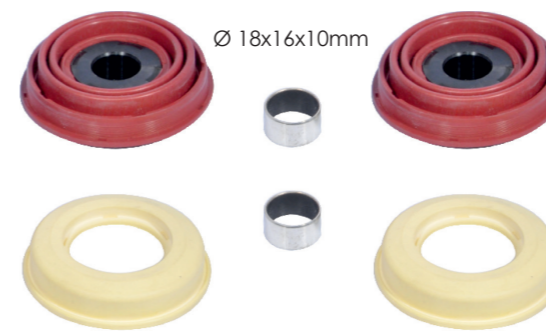

Name: Caliper Repair Kit 69 mm 500045

OEM №	K001300 – K010603 – K000366 – K010606 – K015542 SN6 & SN7 & SK7 SERIES	Product №	Qty.
		500045	Product description
		Shaft body dust rubber	Ø 69 mm 2
		Tappet Bush	Ø 18x16x10 mm 2
		Trust part with bellow	Ø 69mm 2