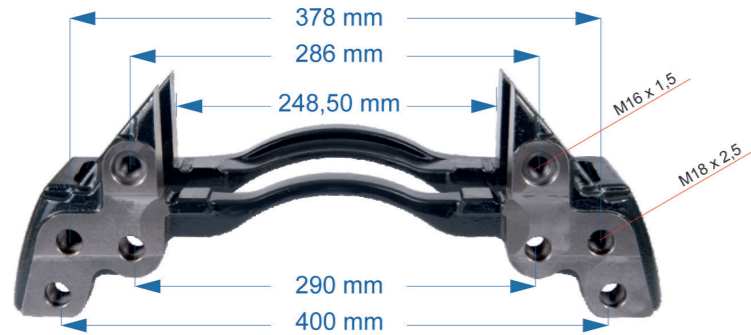

SB6 – SB7

Name: Caliper Carrier For Scania New Model		532016
OEM № K001507 – K001501 – K001520 – II334320061 – II197370061 – II374230061 SB7 & SN7 SERIES	Product №	Qty.
532016	Product description