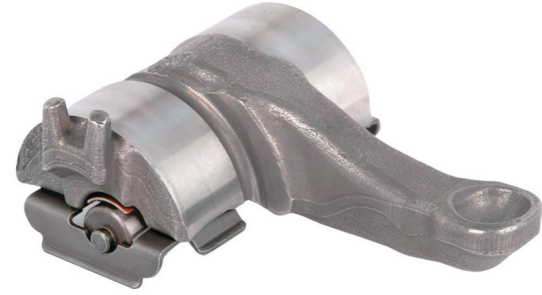

Name: Caliper Leveller Mercedes Type 1158965

OEM № SL7 & SM7 SERIES

Product №	Product description	Qty.
1158965	Product description	

SL7 – SM7

Name: Caliper Leveller For Mercedes Arocs		1158962	
OEM №	SN7 & SL7 & SM7 SERIES	Product №	Qty.
		1158962	Product description

Name: Caliper Bushing For Leveller		500087	
OEM №	SB6 & SB7 & SN6 & SN7 & SK7 & ST7 & SL7 & SM7 SERIES	Product №	Qty.
		500087	Product description

Name: Caliper Lever Bearing Set		1158969	
OEM №		Product №	Qty.
		1158969	Product description

SL7 – SM7

Name: Roller Bearing Set SL7 & SM7		536341	
OEM №	SN7 & SL7 & SM7 & ST7 SERIES	Product №	Qty.
		536341	Product description

Name: Caliper Bridge Assembly		512244	
OEM №	SN6 & SN7 & SK7 & SL7 & SM7 & ST7 SERIES	Product №	Qty.
		512244	Product description