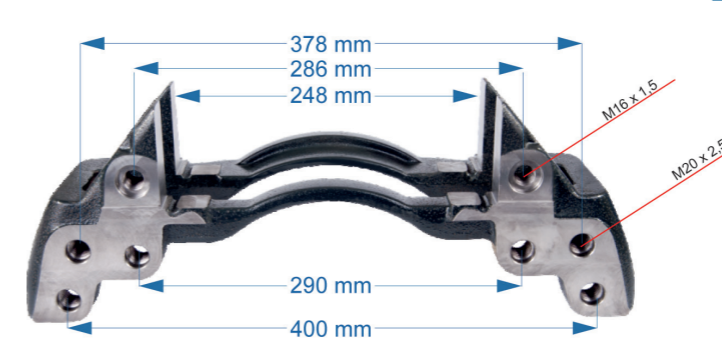

Name: Caliper Carrier For DAF Truck		914161	
OEM №	SB7 & SN7 SERIES	Product №	Qty.
		914161	Product description