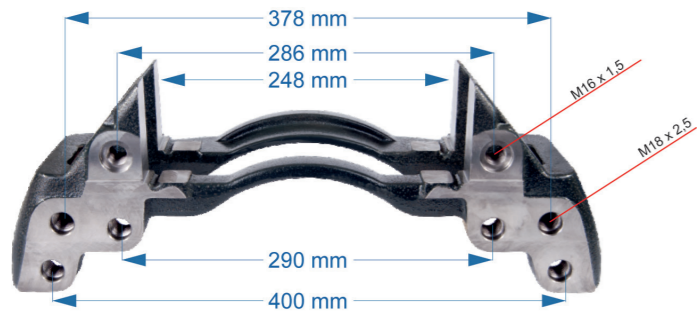

Name: Caliper Carrier For Daf		532034
OEM № K011479 – K001527 – K001528 – K001539	SB7 & SN7 SERIES	Product №
532034		Qty.
	Product description