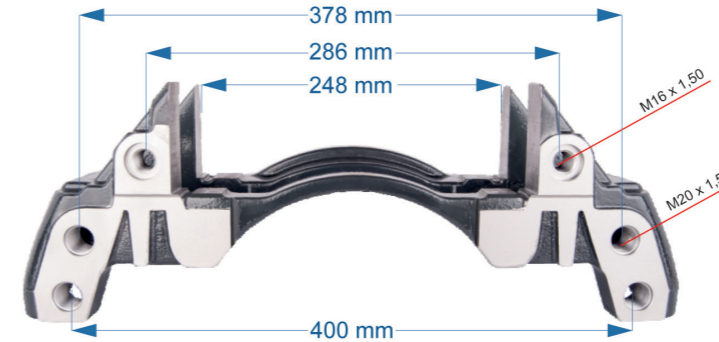

Name: Caliper Carrier For SMB Axle		586519
OEM № K001525 – K000544	SB7 & SN7 SERIES	Qty.
Product №		
586519	Product description