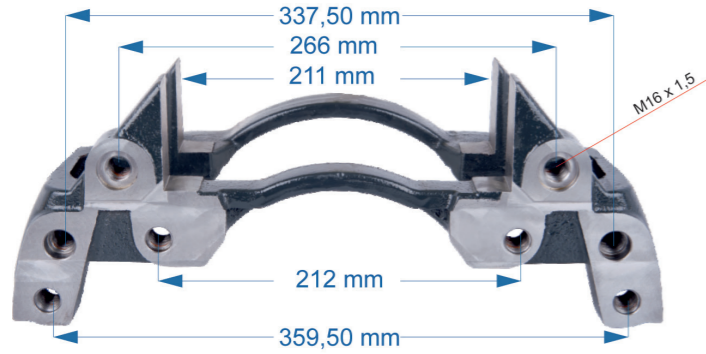

SN6 – SN7

Name: Caliper Carrier For BPW Axle		532033
OEM № K001105 – K000546 – K002979 – II40022F0061	SB6 & SN6 SERIES	Qty.
Product №		
532033	Product description