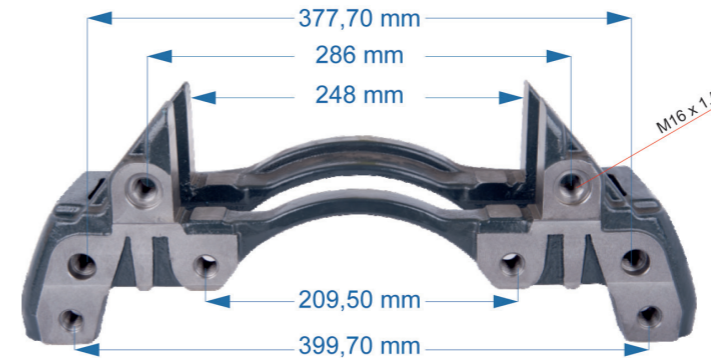

Name: Caliper Repair Kit Complete 74 mm 512230

OEM № SB5 & SB6 & SB7 SERIES

Product №	Qty.
512230	Product description
	Trust Part With Bellow 74 mm 2
	Shaft Body Dust Rubber 69 mm 2
	Tappet Bush Ø18x16x10 mm 2
	Caliper Bridge Assembly 1
	Caliper Leveller 1
	Roller Bearing Set 1
	Calibration Shaft Chain 29 Link 1
	Adjusting Mechanism Shaft 1
	Pinion Shaft 1
	Calibration Bolt 2
	Caliper Spring 1
	Bushing For Leveller 1

Name: Caliper Repair Kit Complete 74 mm 1159136

OEM № SB7 Radial SERIES

Product №	Qty.
1159136	Product description
	Caliper Bridge Assembly Set 1
	Caliper Pinion Shaft 1
	Adjusting Mechanism Shaft 1
	Caliper Leveller 1
	Caliper Roller Bearing 1
	Calibration Shaft Chain 29 Link 1
	Caliper Repair Kit 74 mm 1

SB6 – SB7

Name: Caliper Repair Kit Complete 1159137

OEM № SB7 Radial SERIES

Product №	Qty.
1159137	Product description
	Caliper Bridge Assembly Kit 1
	Caliper Pinion Shaft 1
	Adjusting Mechanism Shaft 1
	Caliper Leveller 1
	Caliper Roller Bearing 1
	Calibration Shaft Chain 29 Link 1
	Caliper Repair Kit 74 mm 1

Name: Caliper Repair Kit Complete 1159139

OEM № SB6 & SB7 SERIES

Product №	Qty.
1159139	Product description
	Caliper Bridge Assembly Set 1
	Caliper Pinion Shaft 1
	Adjusting Mechanism Shaft 1
	Caliper Leveller 1
	Caliper Roller Bearing Set 1
	Calibration Shaft Chain 29 Link 1
	Caliper Repair Kit 74 mm 1

Name: Caliper Carrier For Front Axle- Mercedes 913115

OEM № K000026 SB7 & SN7 SERIES