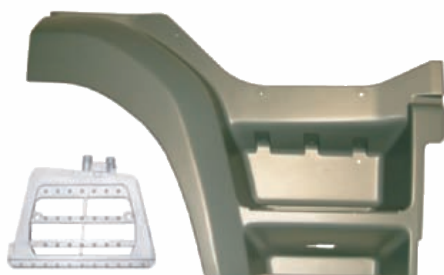

D70.7072
1638481
1368837
1366254

D70.7068
1363817
1656918
1437810