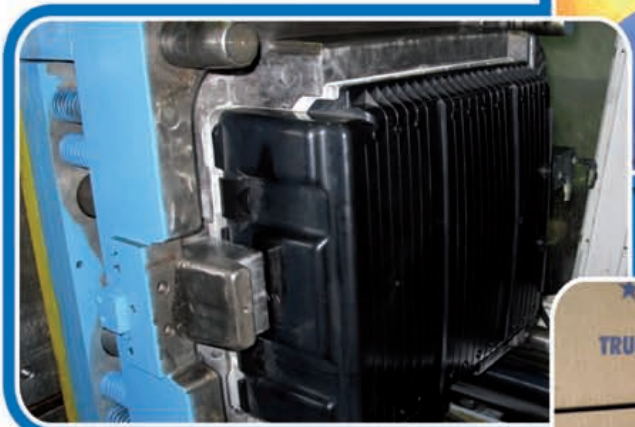

Mudflap

D70.7009

D70.7153

0362724

22

65-75-85

CABIN & BODY PARTS FOR DAF

65-75-85