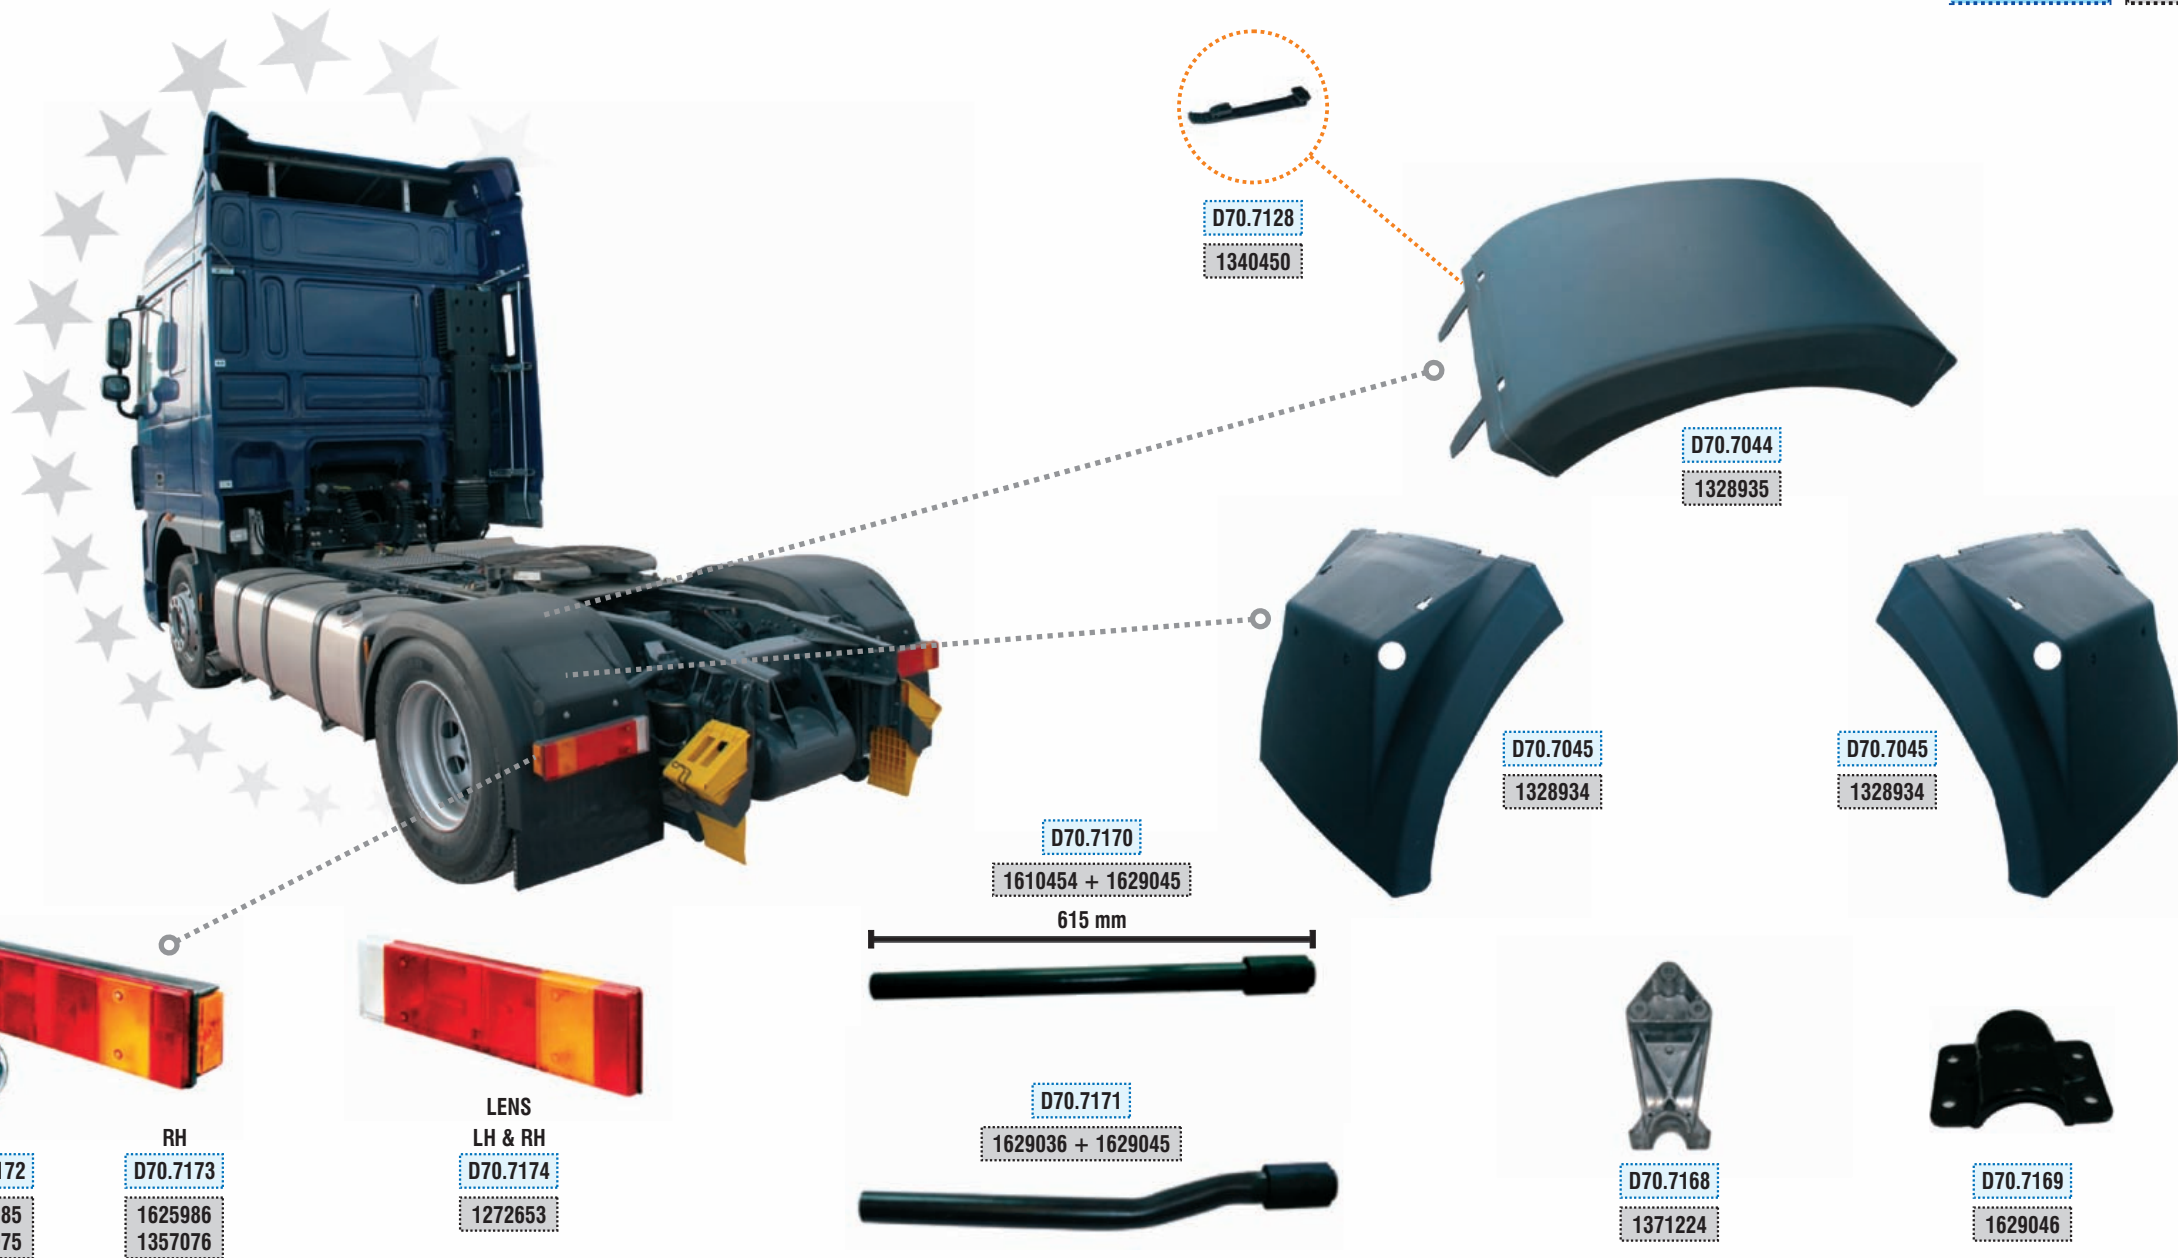

D70.7138
1309407 + 1354696

CABIN & BODY PARTS FOR DAF

XF 105 / XF 95 1st & 2nd VERS. / CF

Kahveci Ref.

Oem Ref.

CF

CF

Kahveci Ref.