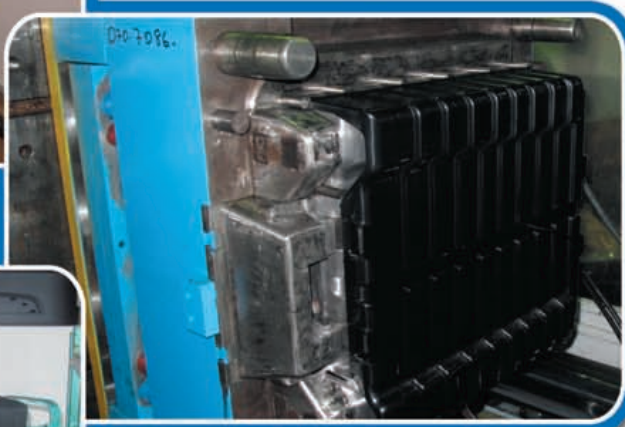

1735004
1434957
1336467
1672923

D70.7110

1689404
1336468
1672838
1603045

D70.7127

1311765
1311766
1660474
1643052

XF 95 1st VERS.

CABIN & BODY PARTS FOR DAF

XF 95 1st VERS.