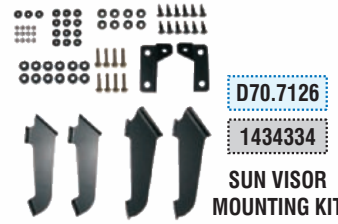

1372536

D70.7100

1372537

CABIN & BODY PARTS FOR DAF

CF

Kahveci Ref. **Oem Ref.**

D70.7118
1371876

Red