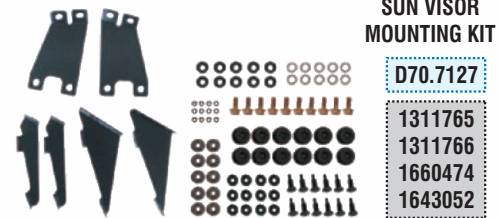

CABIN & BODY PARTS FOR DAF

XF 105

Kahveci Ref.

Oem Ref.