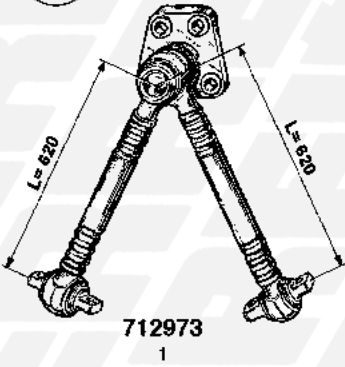

1 DAF

NEW

NEW

NEW

NEW

NEW

NEW

NEW

NEW

NEW

NEW

NEW

NEW

NEW

NEW