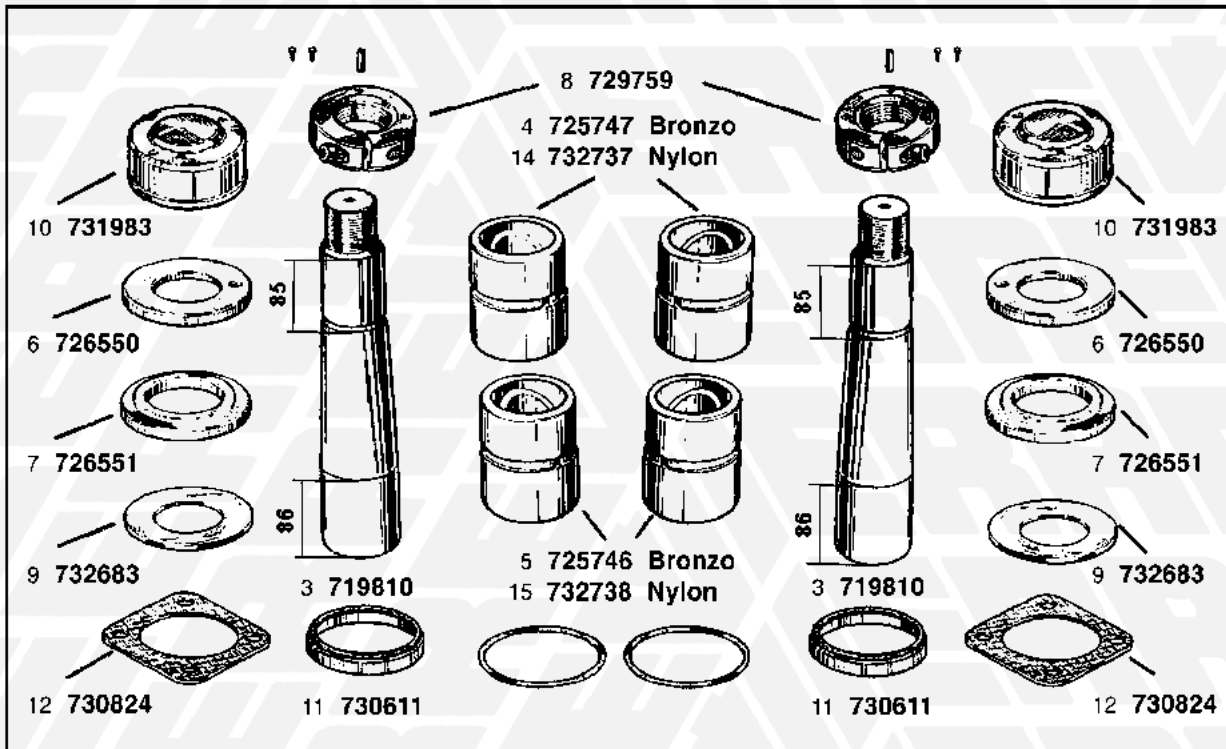

1 STEFEN 8-10 TON / TONS - 1° TIPO

1 711960 (1 RUOTA)
(Services 1 wheel)
con boccole in Bronzo
with Bronze bushes

2 711308 (2 RUOTE)
(Services 2 wheels)
con boccole in Bronzo
with Bronze bushes

13 711926 (2 RUOTE)
(Services 2 wheels)
con boccole in Nylon
with Nylon bushes

17 730209 foro ø 20
18 730207 foro ø 22