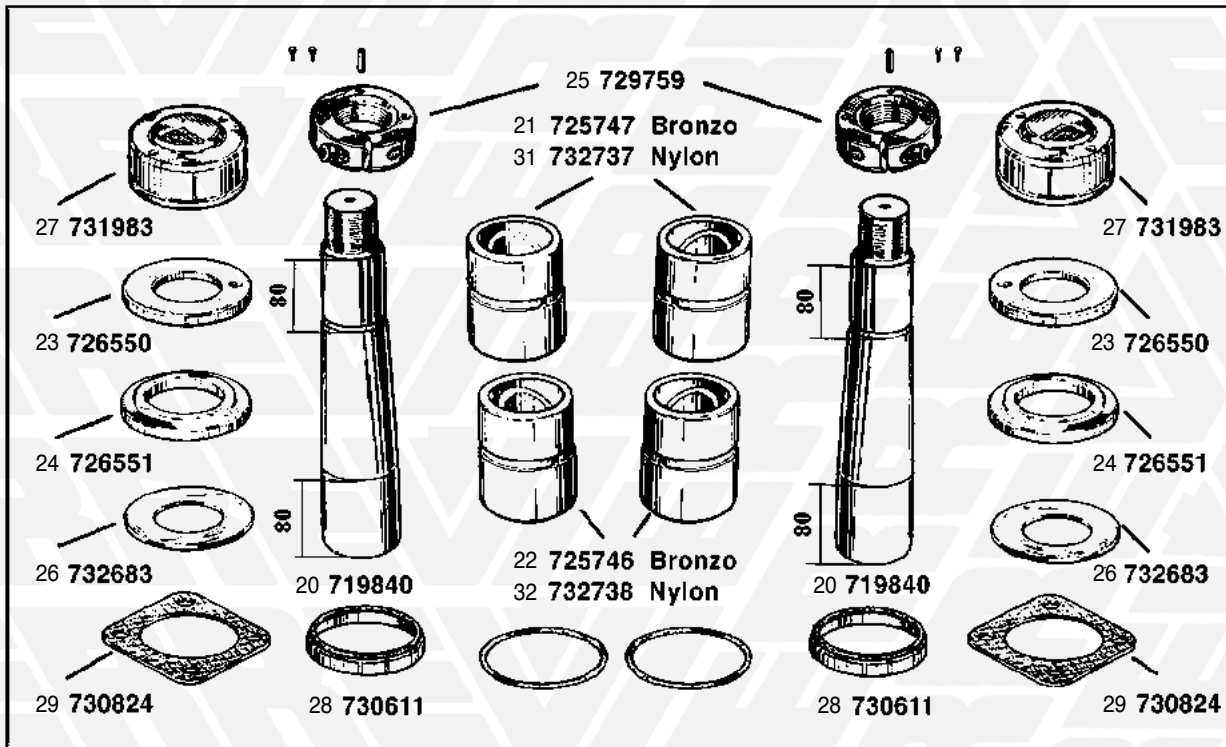

2 STEFEN 10 TON / TONS - 2° TIPO

19 711918 (2 RUOTE)
(Services 2 wheels)
con boccole in Bronzo
with Bronze bushes

30 711930 (2 RUOTE)
(Services 2 wheels)
con boccole in Nylon
with Nylon bushes

34 730209 foro ø 20
35 730207 foro ø 22