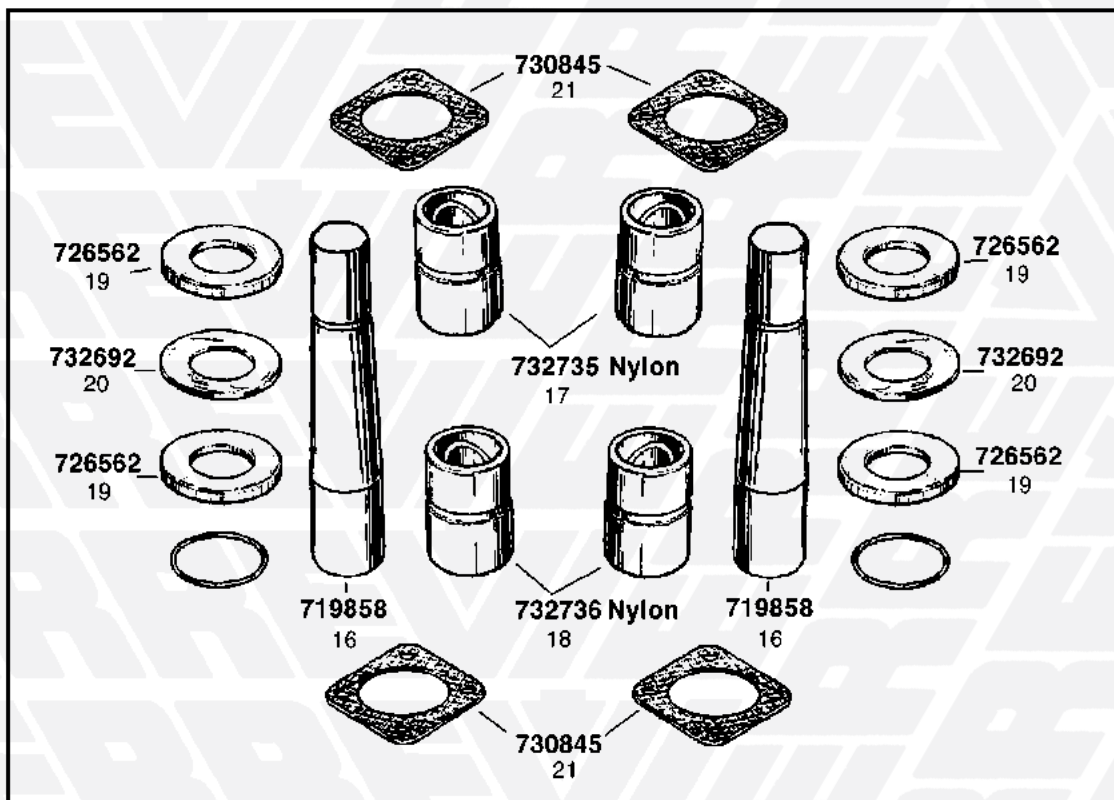

1 STEFEN 7 TON / TONS - 2° TIPO

- 1 711917 (2 RUOTE)
(Services 2 wheels)
con boccole in Bronzo
with Bronze bushes
- 12 711929 (2 RUOTE)
(Services 2 wheels)
con boccole in Nylon
with Nylon bushes

2 STEFEN 7 TON / TONS - U.T.