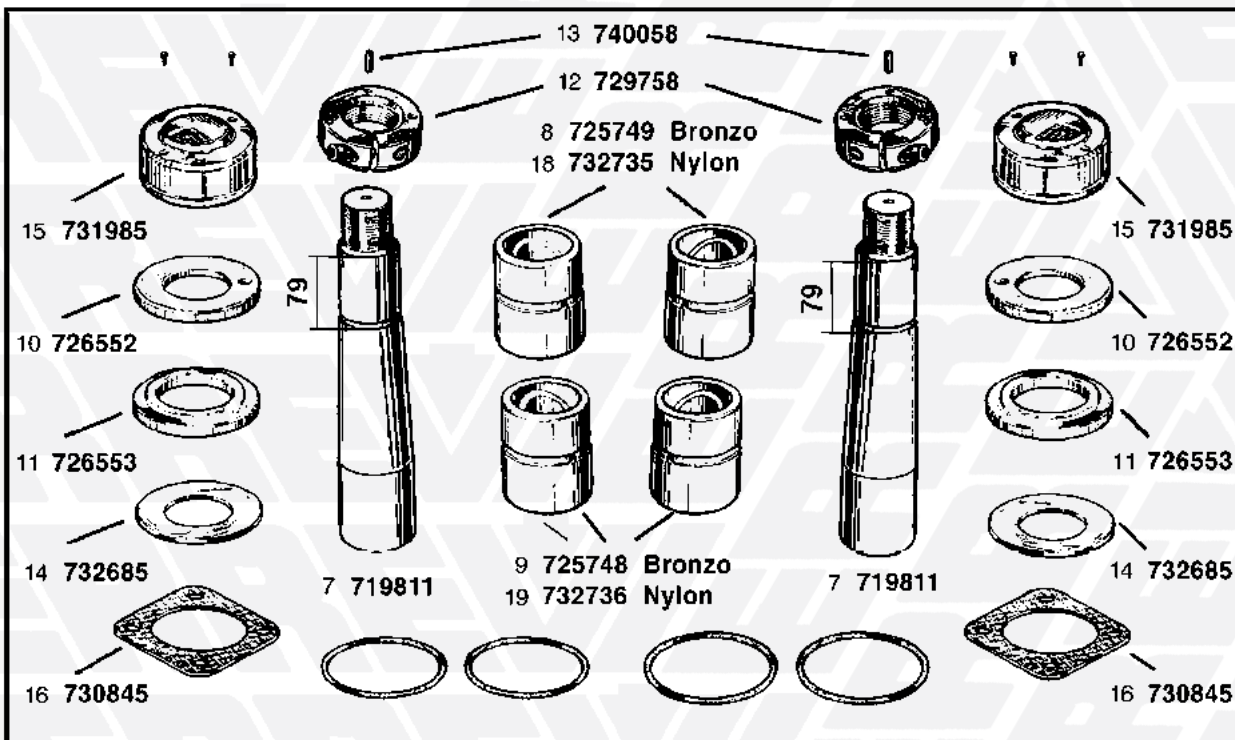

2 STEFEN 7 TON / TONS - 1° TIPO

6 **711309 (2 RUOTE)**
(Services 2 wheels)
con boccole in Bronzo
with Bronze bushes

17 **711924 (2 RUOTE)**
(Services 2 wheels)
con boccole in Nylon
with Nylon bushes