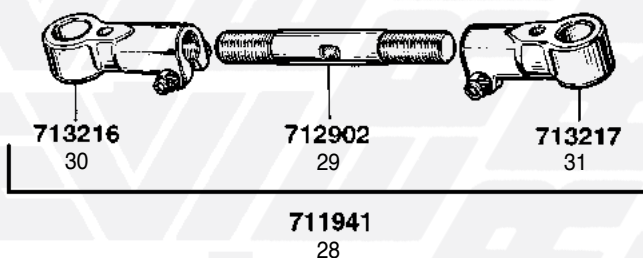

2 **SOSPENSIONE ACERBI-FRUEHAUF (Rimorchi e Semirimorchi)**
ACERBI-FRUEHAUF SUSPENSION (Trailers and Semitrailers)