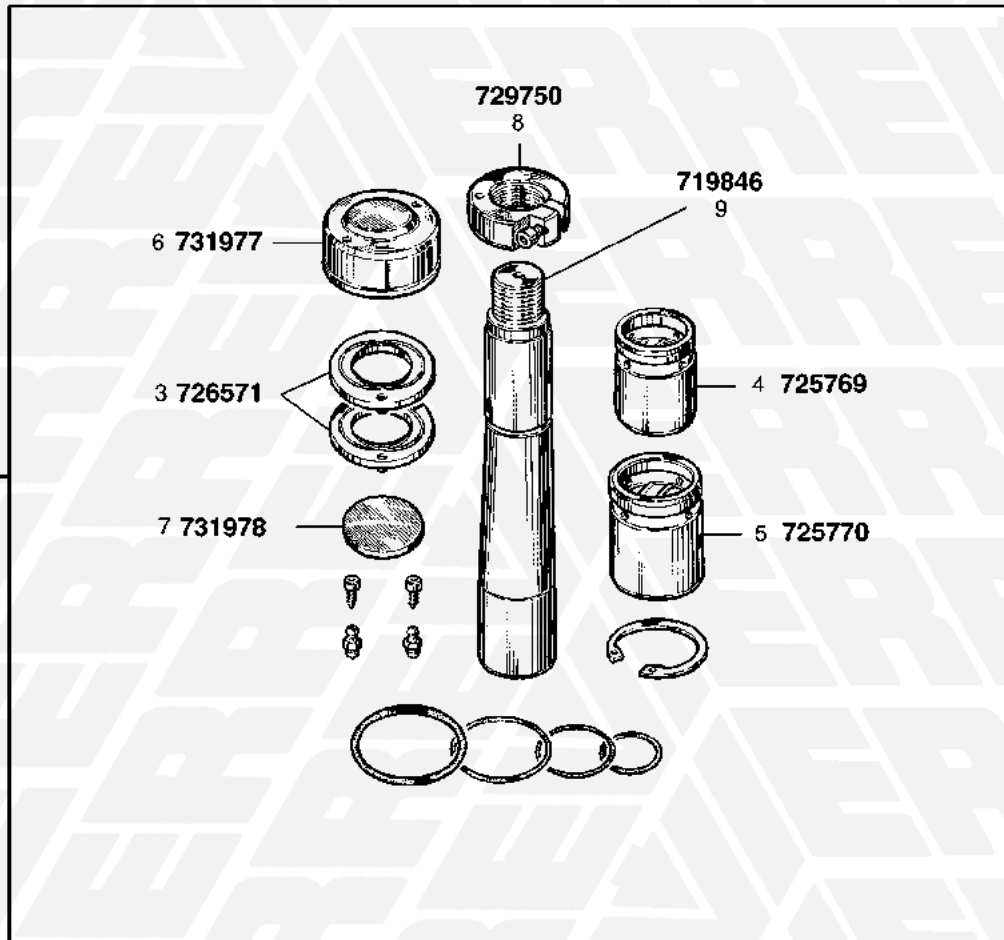

1 AUTOSTERZANTE TECMA 7 TON / SELF-STEERING AXLE 7 TONS

3° ASSE / 3RD AXLE

1 711994
(1 RUOTA)
(Services 1 wheel)

2 711993
(2 RUOTE)
(Services 2 Wheels)

FIG. ITEM	RIF. ERREVI ERREVI REF.	DESCRIZIONE PARTICOLARI DESCRIPTION	TIPO VEHICLE MODEL	RIF. ORIG. ORIG. REF.
1 TECMA ASSALE AUTOSTERZANTE 7 TON 7 TONS SELF-STEERING AXLES 3° ASSE / 3RD AXLE				
1	711994	Completivo perni fusi (1 RUOTA) / King pin set (Services 1 WHEEL)		-
2	711993	Completivo perni fusi (2 RUOTE) / King pin set (Services 2 WHEELS) composto da / complete with		-
3	726571	(4) Anello reggispinta / Thrust plate	ø 50x80x5	04034001
4	725769	(2) Boccola sup. fuso / King pin bush, top	ø 50x58x65	04033001
5	725770	(2) Boccola inf. fuso / King pin bush, bottom	ø 55x63x65	04033002
6	731977	(2) Coperchio sup. per ghiera / King pin cover, top		04031002
7	731978	(2) Coperchio inf. fuso / King pin cover, bottom		04031001
8	729750	(2) Ghiera perno fuso / Locknut	M42x2 H=30	04035001
9	719846	(2) Perno fuso / King pin	ø 50/55x290	04032001
	731371	(4) Ingrassatore / Grease nipple	M10x1	-
		(2) Seeger / Circlips	ø int. 62	-
		(2) Guarnizione O.R.155 / O.ring		-
		(2) Guarnizione O.R.177 / O.ring		-
		(2) O.ring	ø int. 58.4	-
		(2) O.ring	ø int. 81.9	-
		(2) Viti per ghiera / Screw	M10x1.5 L=35	-
		(4) Viti per coperchio / Screw	M5x13	-
10	721081	Perno per tirante accoppiamento completo di dado e rondella Tierod pin c/w nut and washer	ø 28x128	04021039
11	730257	Silentblock per tirante accoppiamento / Tierod bush	ø 28x63x72.5	04027002