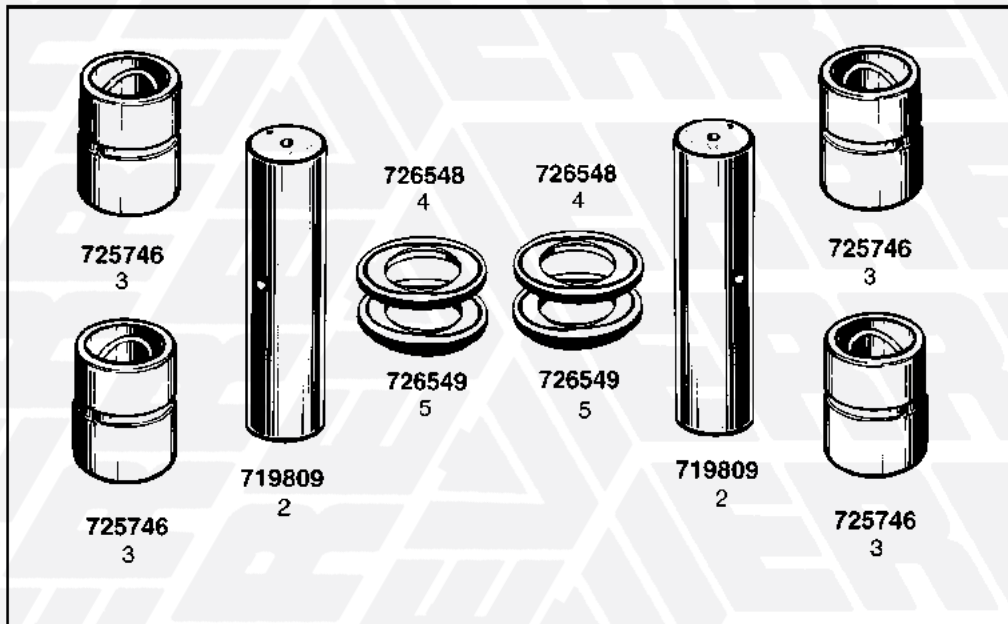

1 STEFEN 6 TON / TONS

1 **711310 (2 RUOTE)**
(Services 2 Wheels)
con boccole in Bronzo
with Bronze bushes