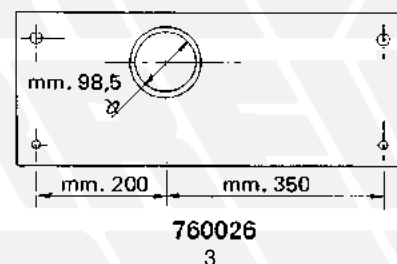

2 SOSPENSIONI / SUSPENSIONS

729220
13