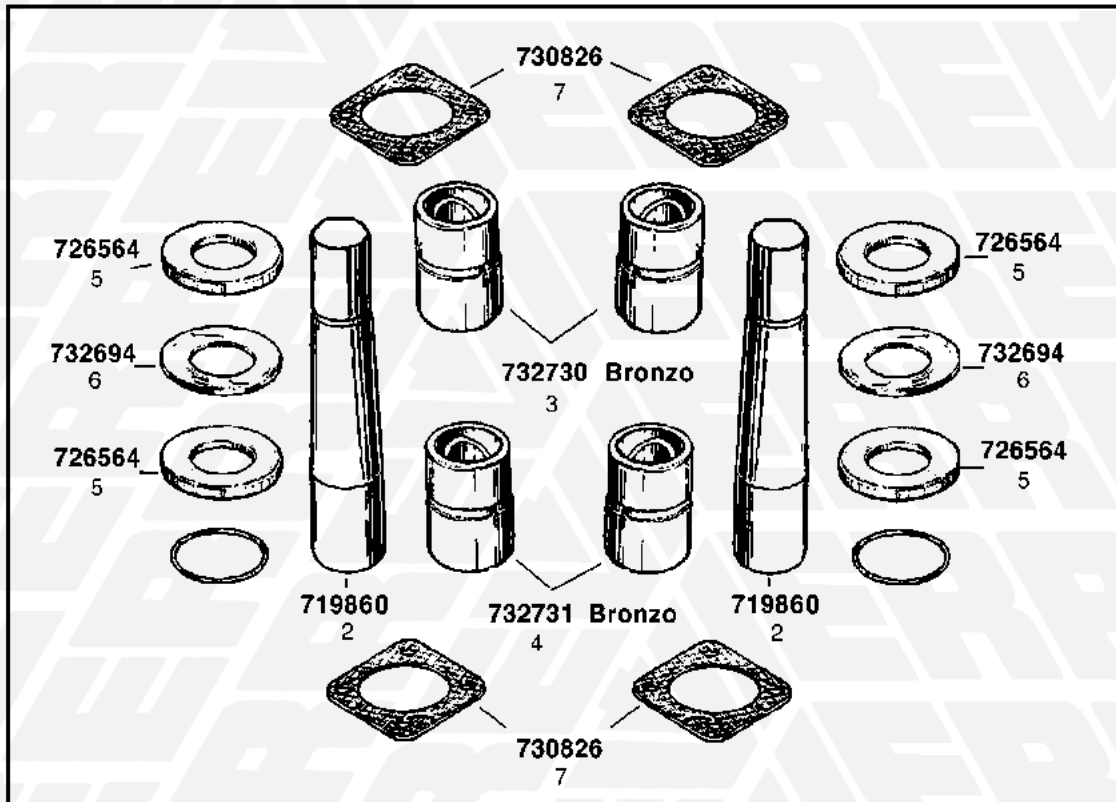

1 STEFEN 12-13 TON / TONS - U.T.

1 711737 (2 RUOTE)
(Services 2 wheels)
con boccole in Bronzo
with Bronze bushes

2 STEFEN (SCANIA - VOLVO)

8 711377 (2 RUOTE)
(Services 2 wheels)
con boccole in Bronzo
with Bronze bushes