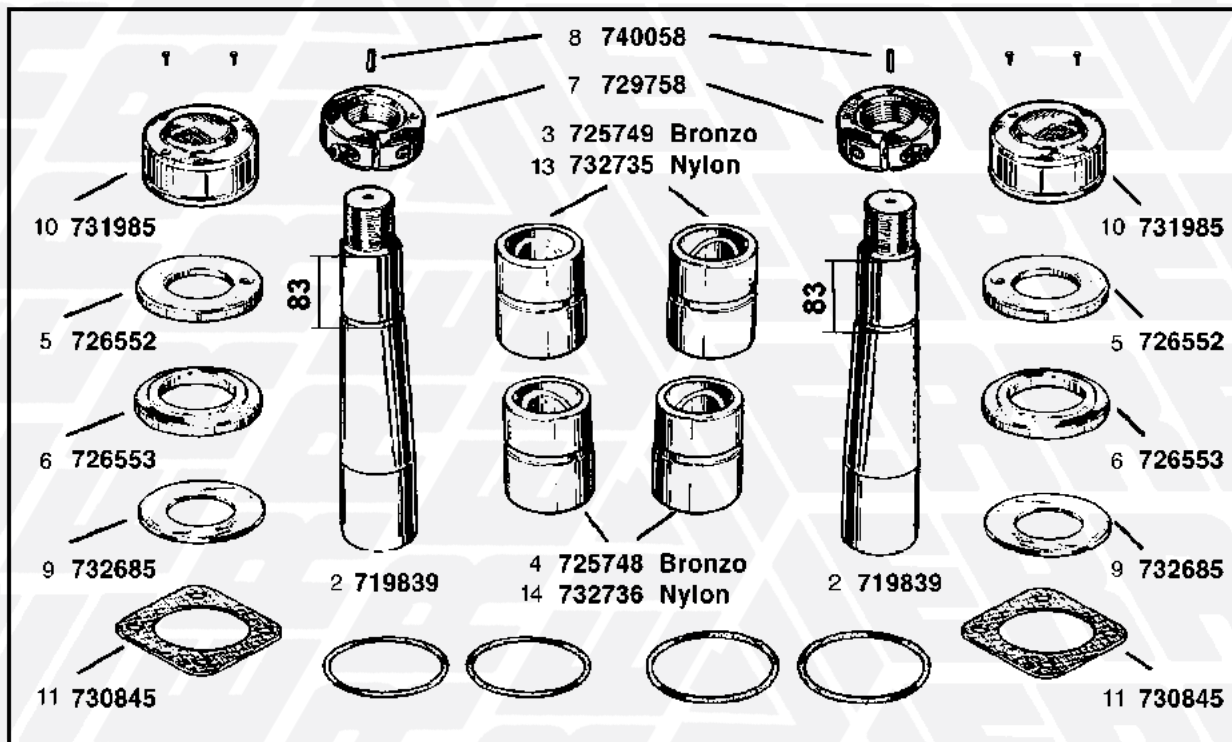

1 STEFEN 7 TON / TONS - 2° TIPO

- 1 711917 (2 RUOTE)
  (Services 2 wheels)
  con boccole in Bronzo
  with Bronze bushes
- 12 711929 (2 RUOTE)
  (Services 2 wheels)
  con boccole in Nylon
  with Nylon bushes