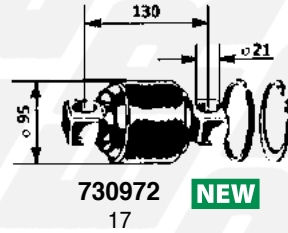

NEW

NEW

NEW

NEW

NEW

NEW

NEW

NEW

NEW

NEW

NEW