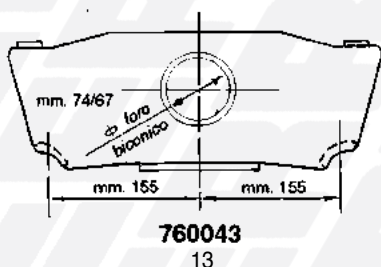

2 **SOSPENSIONE ACERBI-FRUEHAUF (Rimorchi e Semirimorchi)**
ACERBI-FRUEHAUF SUSPENSION (Trailers and Semitrailers)