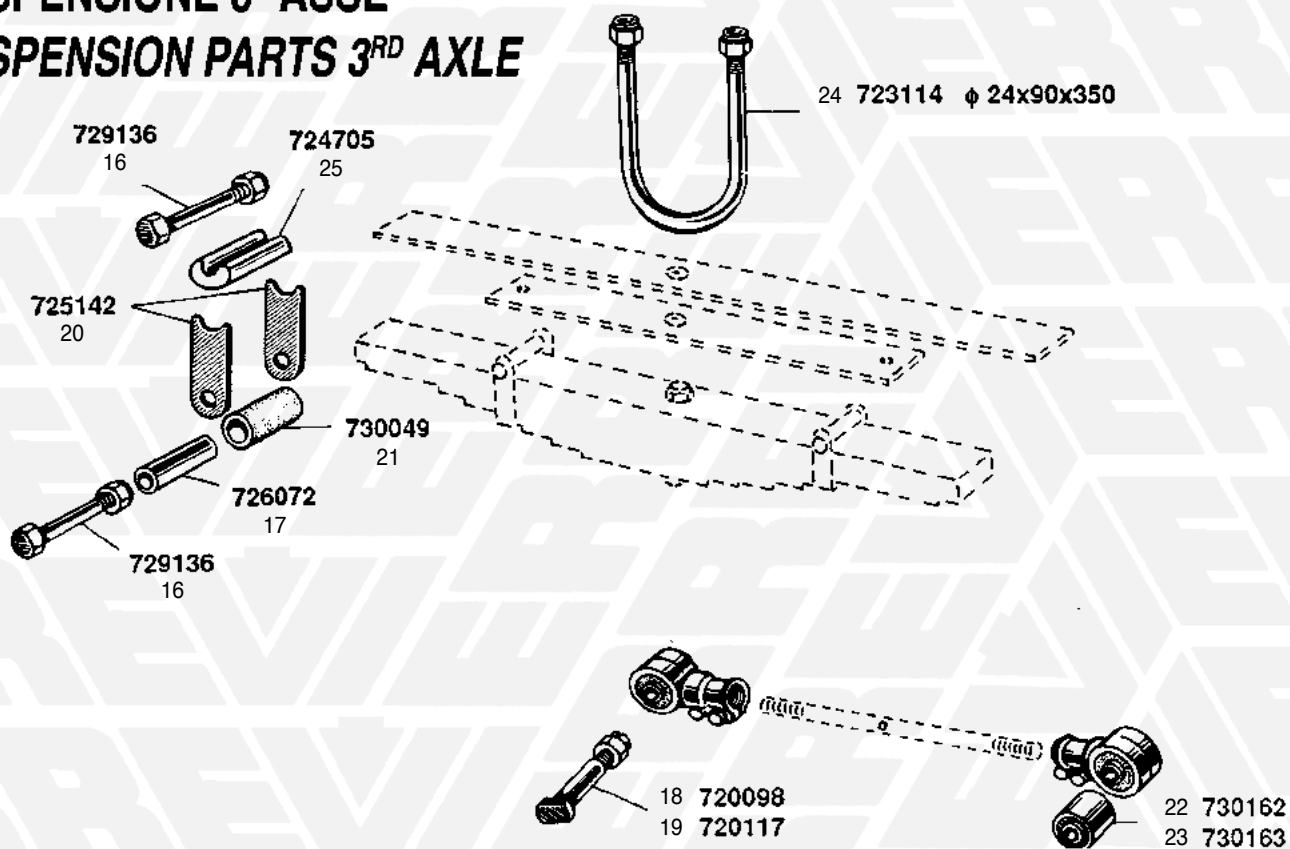

**2 SOSPENSIONE 3° ASSE
SUSPENSION PARTS 3RD AXLE**