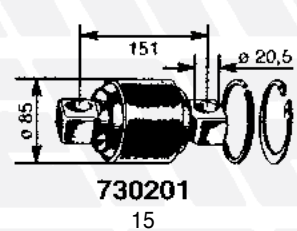

NEW

NEW

NEW

NEW

NEW

NEW

NEW

NEW

NEW

NEW

NEW