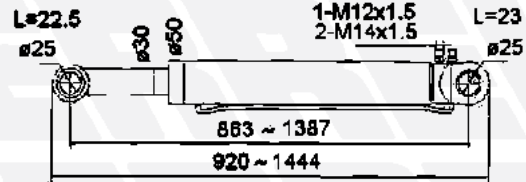

1 DAF

NEW

NEW

NEW

NEW

NEW

NEW

10 - 731876

NEW