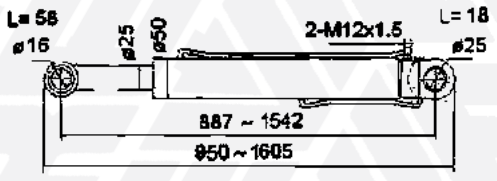

731875
23

NEW

NEW

NEW

2 MERCEDES

NEW

NEW

NEW