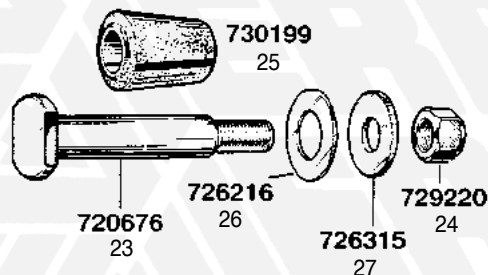

2 **SOSPENSIONE ACERBI-FRUEHAUF (Rimorchi e Semirimorchi)**
ACERBI-FRUEHAUF SUSPENSION (Trailers and Semitrailers)