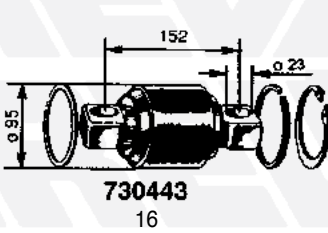

NEW

NEW

NEW

NEW

NEW

NEW

NEW

NEW

NEW

NEW

NEW