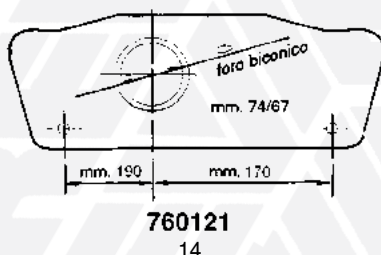

2 **SOSPENSIONE ACERBI-FRUEHAUF (Rimorchi e Semirimorchi)**
ACERBI-FRUEHAUF SUSPENSION (Trailers and Semitrailers)