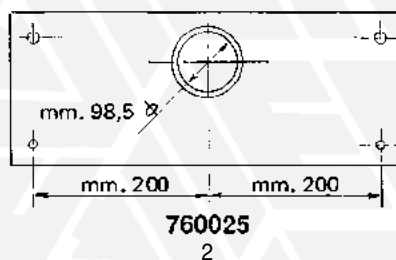

2 SOSPENSIONI / SUSPENSIONS

729220
13