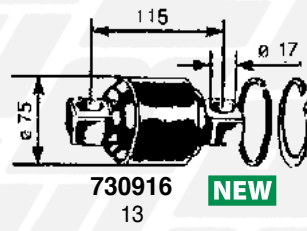

1 DAF

NEW

NEW

NEW

NEW

NEW

NEW

NEW

NEW

NEW

NEW

NEW

NEW

NEW

NEW