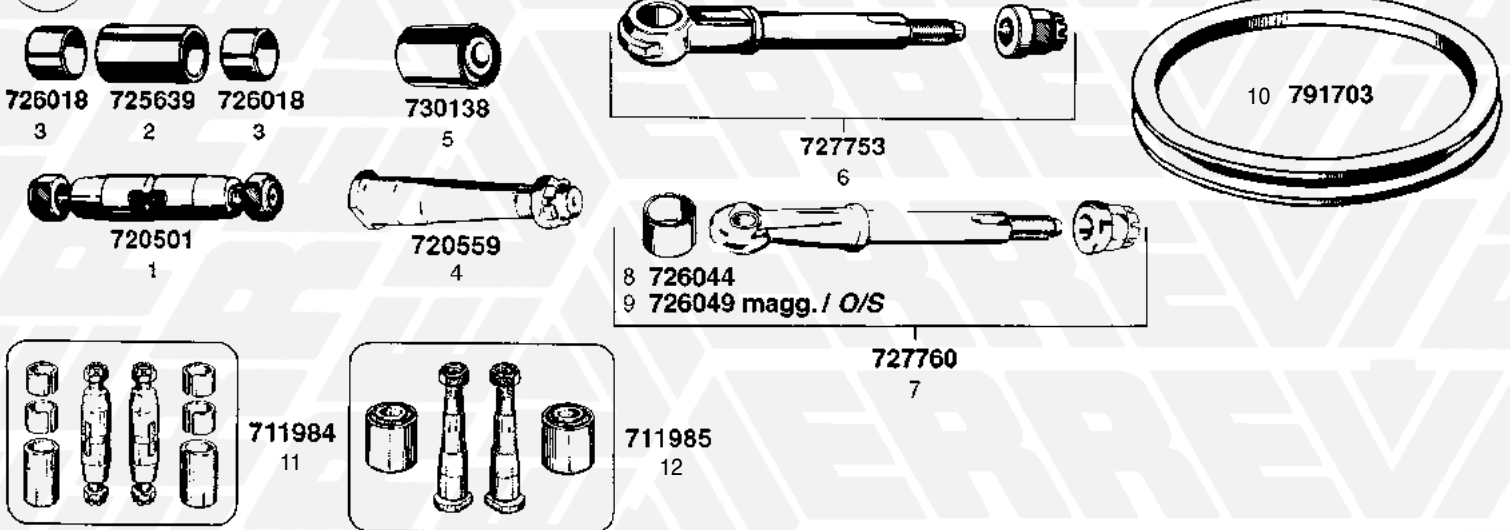

CARDI

1 TIMONE - RALLA / TOWBAR - TURNTABLE