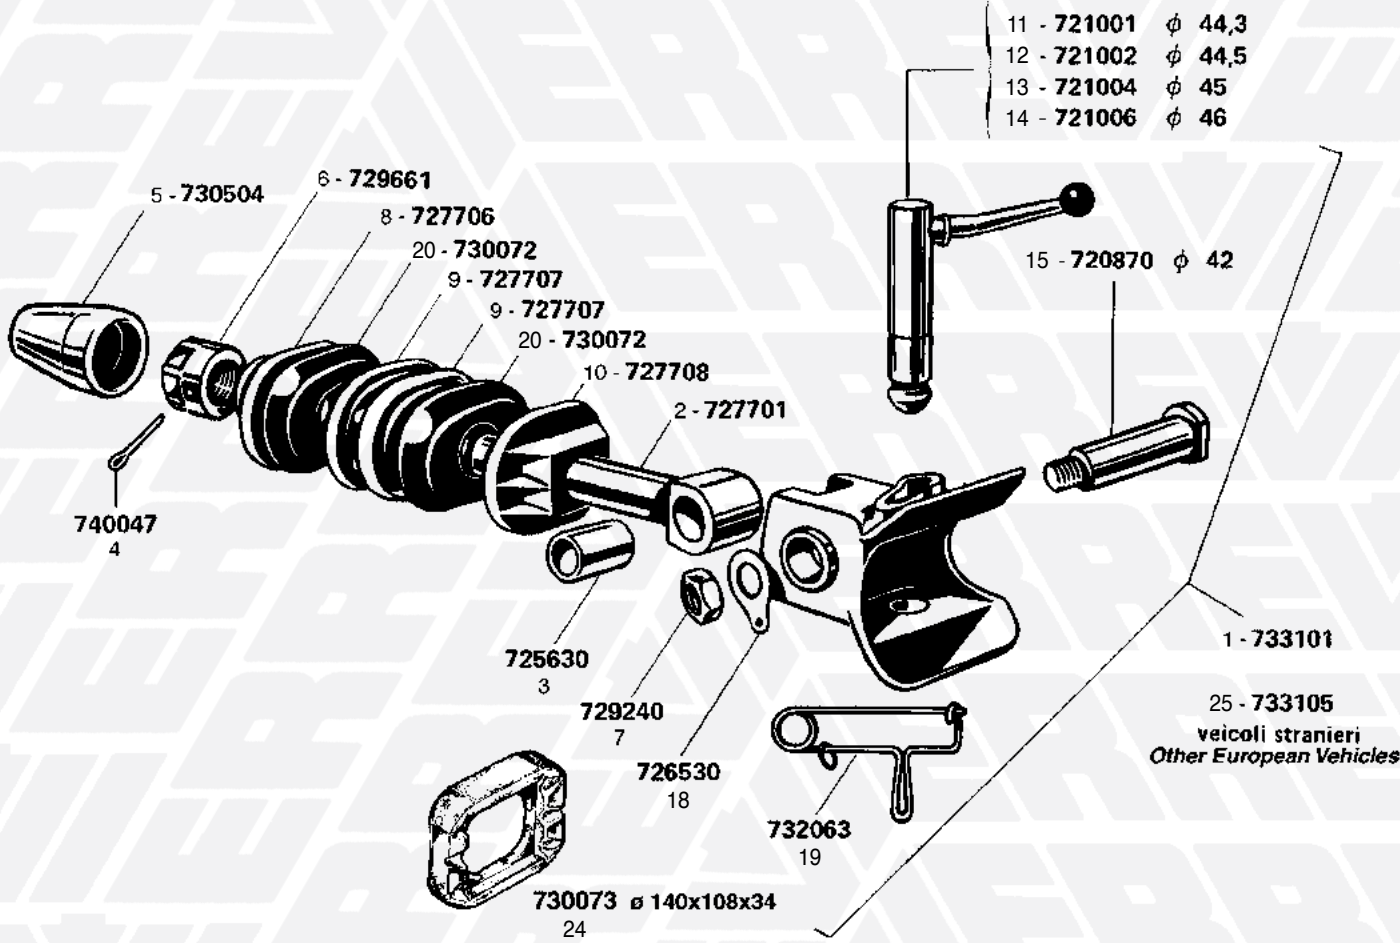

1

GANCIO TRAINO PER VEICOLI PESANTI TOWING COUPLING ASSY FOR HEAVY-DUTY VEHICLES