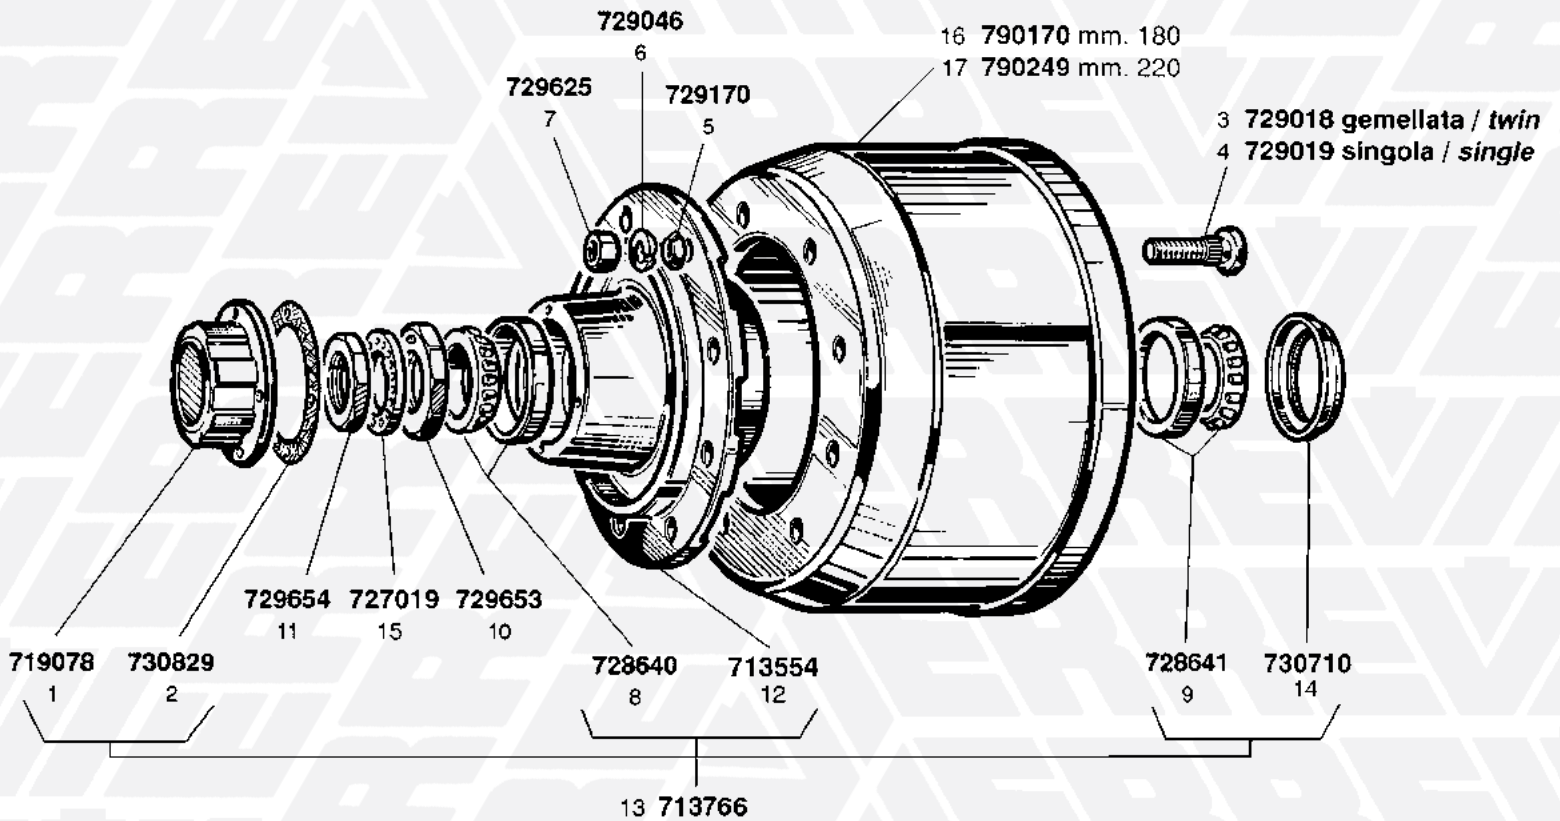

**1 ASSALE "SERIE TM" - MOZZO
AXLE PARTS "TM SERIES" - HUB AND DRUM**