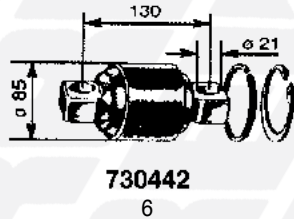

1 DAF

NEW

NEW

NEW

NEW

NEW

NEW

NEW

NEW

NEW

NEW

NEW

NEW

NEW

NEW