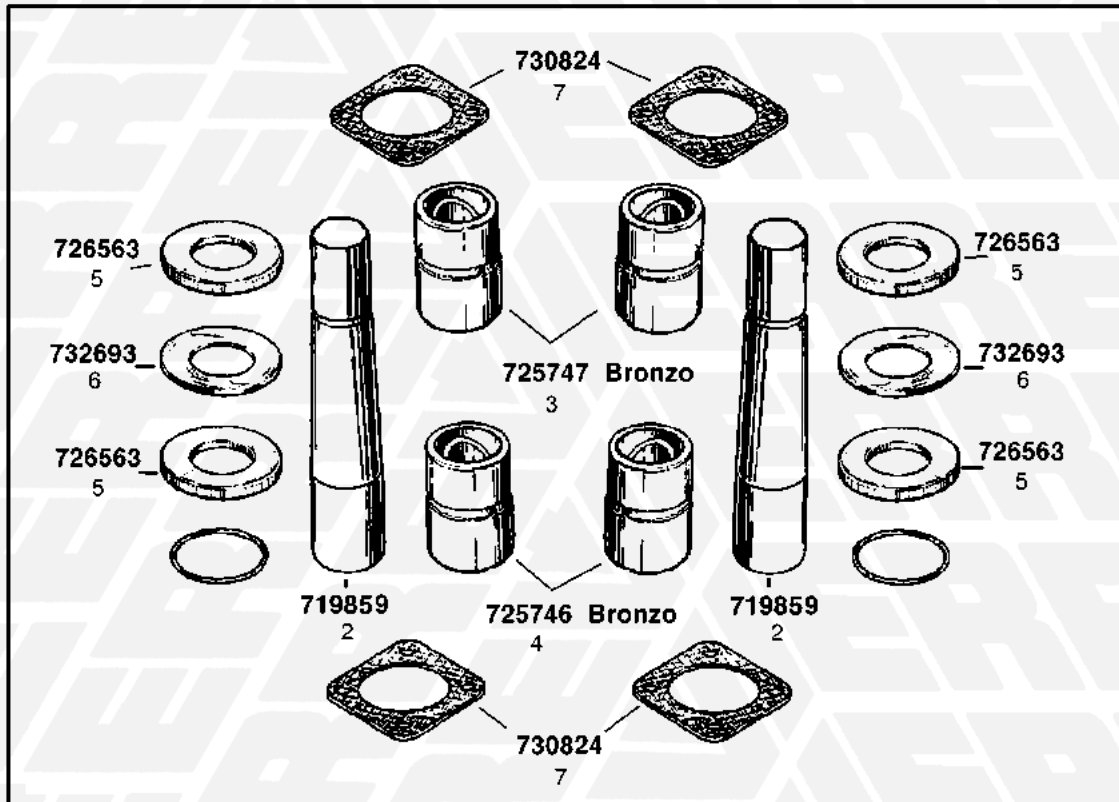

1 STEFEN 9-10 TON / TONS - U.T.

1 711736 (2 RUOTE)
(Services 2 wheels)
con boccole in Bronzo
with Bronze bushes