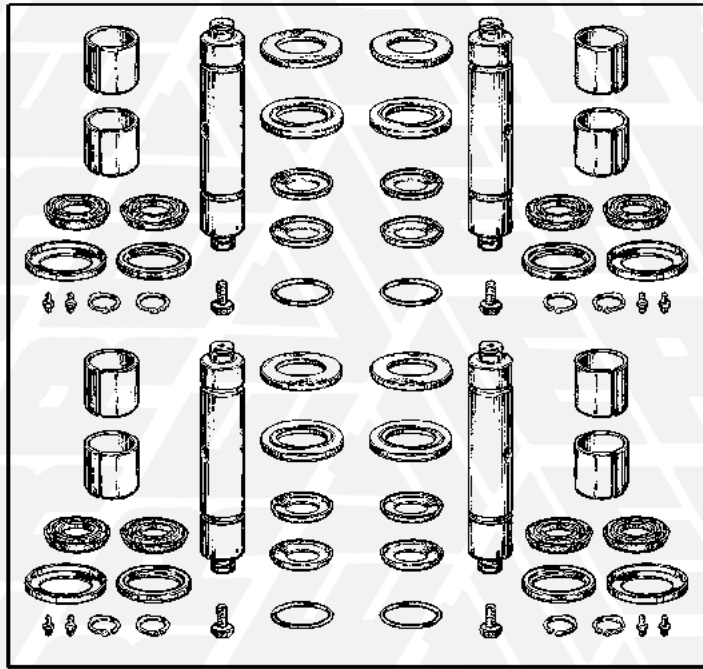

AUTOSTERZANTE AUSTERAS - ASSALE "TIPO BIS" SELF-STEERING AXLE "TYPE BIS"

1

1 711888 (2 ruote)
(Services 2 wheels)