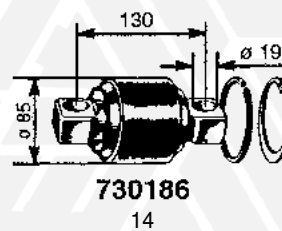

NEW

NEW

NEW

NEW

NEW

NEW

NEW

NEW

NEW

NEW

NEW