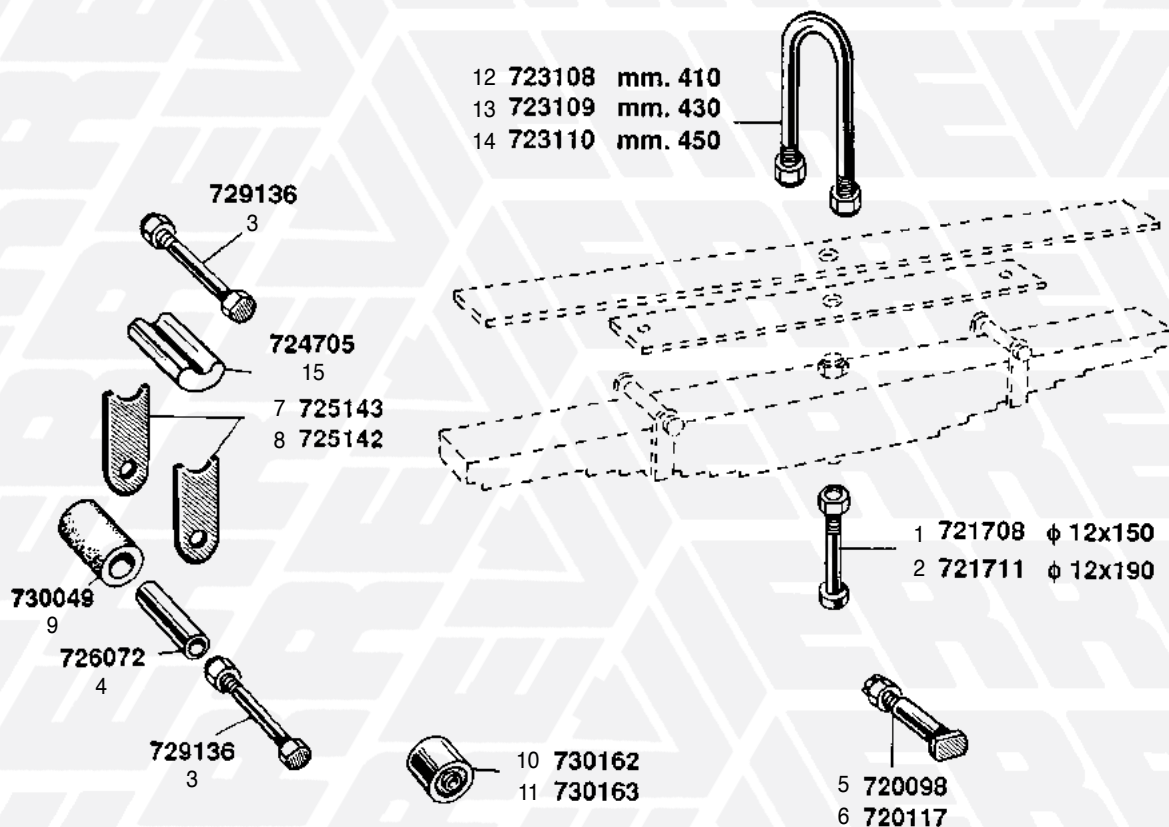

1 SOSPENSIONE 1°-2° ASSE / SUSPENSION 1ST-2ND AXLE