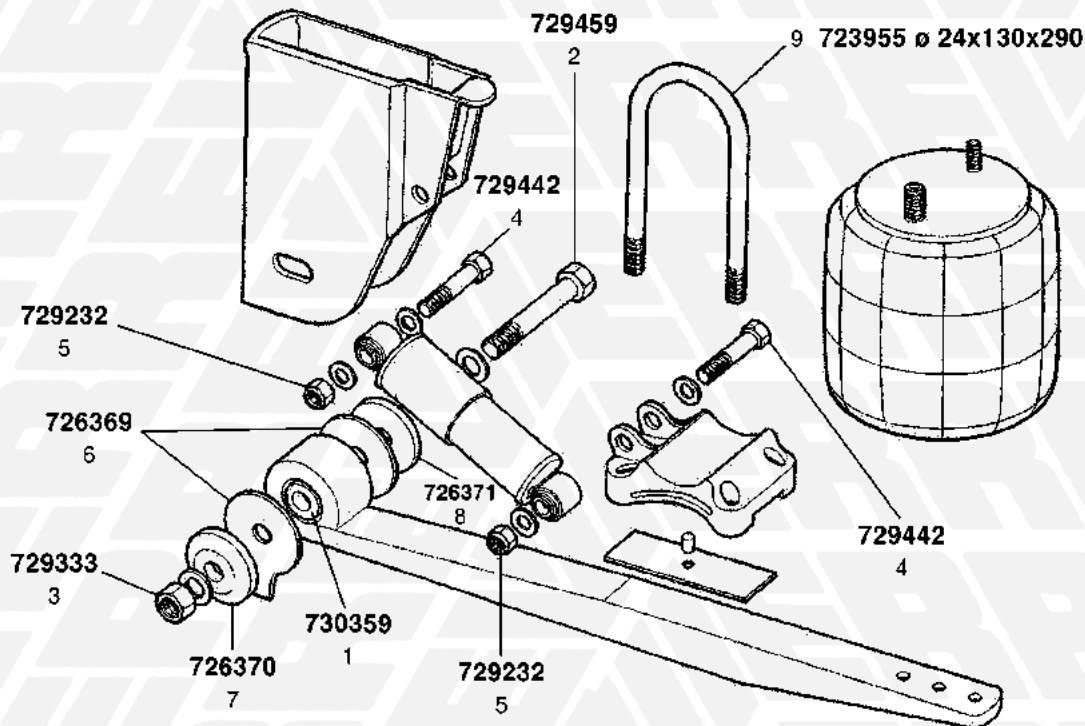

1 **SOSPENSIONE PNEUMATICA TIPO "FLEXLITE" XL9000 - XL9000L - XL9000H - XL9000HL**
AIR SUSPENSION (FLEXLITE TYPE) XL9000 - XL9000L - XL9000H - XL9000HL