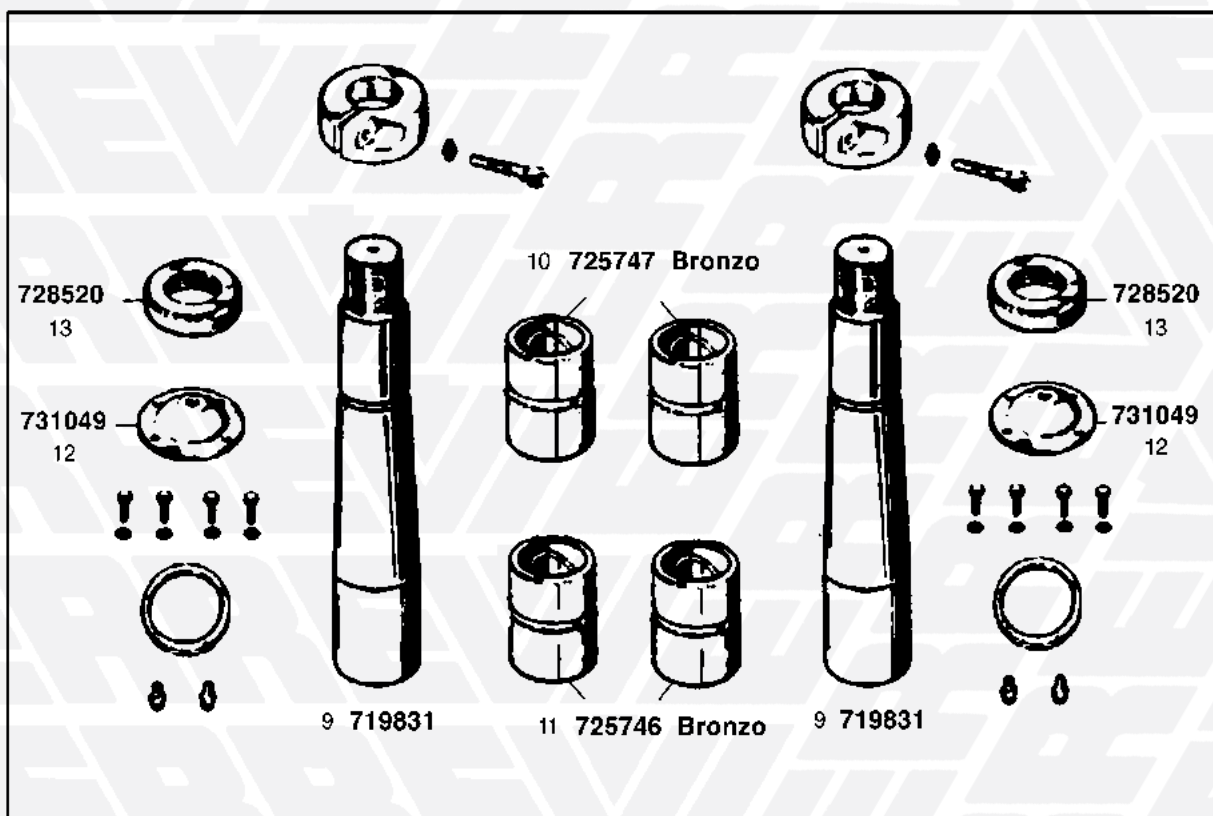

1 STEFEN 12-13 TON / TONS - U.T.

1 711737 (2 RUOTE)
(Services 2 wheels)
con boccole in Bronzo
with Bronze bushes

2 STEFEN (SCANIA - VOLVO)

8 711377 (2 RUOTE)
(Services 2 wheels)
con boccole in Bronzo
with Bronze bushes