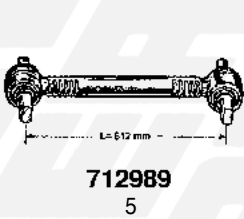

1 DAF

NEW

NEW

NEW

NEW

NEW

NEW

NEW

NEW

NEW

NEW

NEW

NEW

NEW

NEW