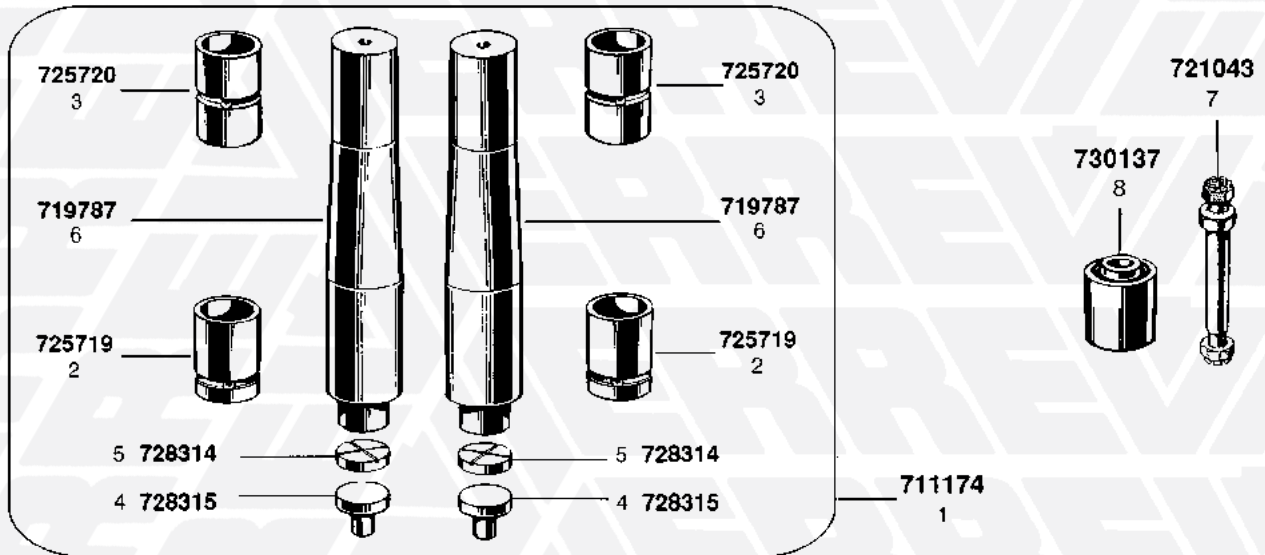

1 AUTOSTERZANTE ARCOM - RIGO - CESCHI / SELF-STEERING AXLE