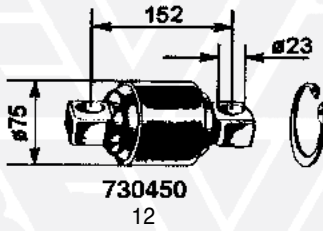

1 DAF

NEW

NEW

NEW

NEW

NEW

NEW

NEW

NEW

NEW

NEW

NEW

NEW

NEW

NEW