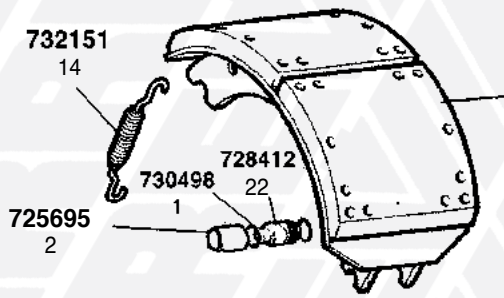

1 ASSALE "SERIE TA - TC" / "TA - TC SERIES" AXLE PARTS

MASSA FRENANTE ø 420x180/220 / (420x180/220 BRAKE)