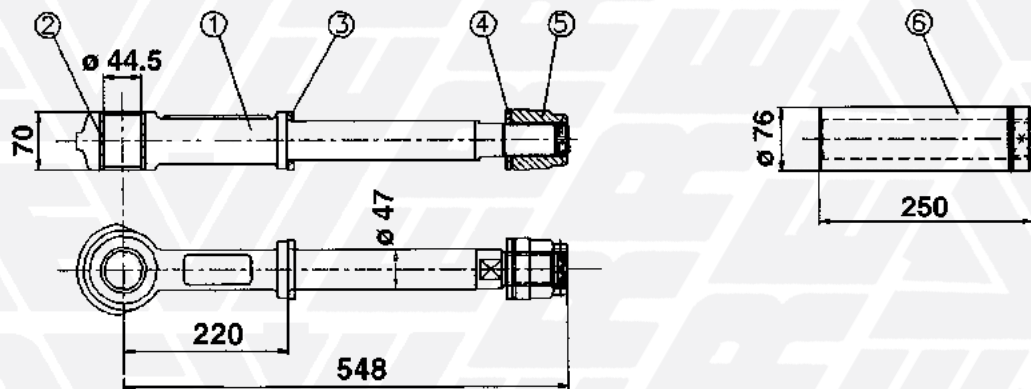

Occhione sfilabile per perno $\varnothing 44,3$ - Classe S
Removable tow-eye (pin $\varnothing 44,3$) - Class S