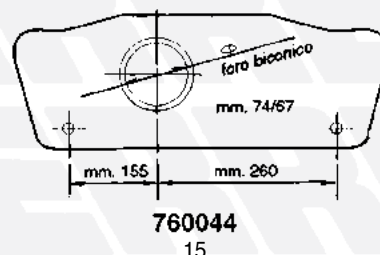

2 **SOSPENSIONE ACERBI-FRUEHAUF (Rimorchi e Semirimorchi)**
ACERBI-FRUEHAUF SUSPENSION (Trailers and Semitrailers)