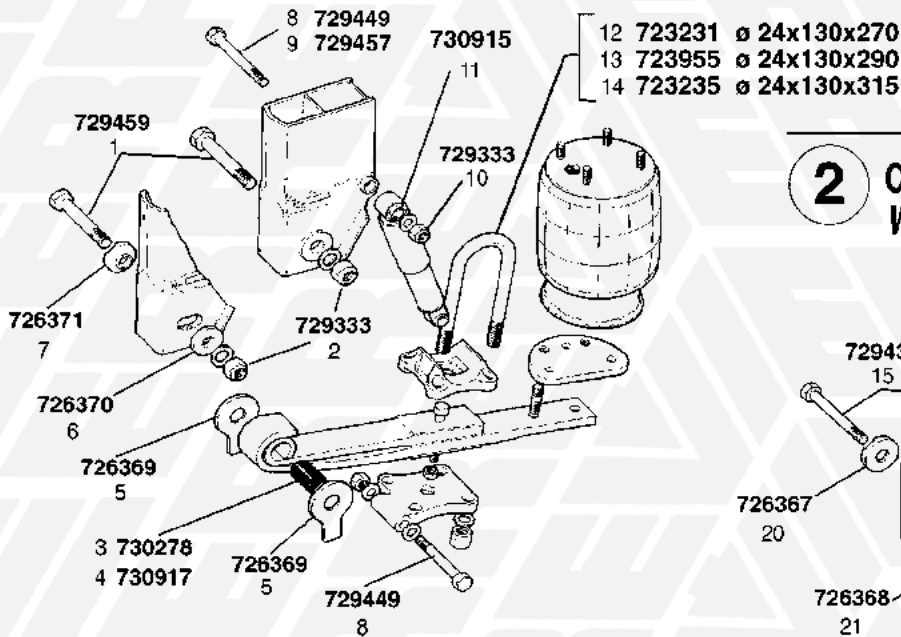

SOSPENSIONE PNEUMATICA "FLEXAIR" / "FLEXAIR" AIR SUSPENSION

Tipo / Type FL9000NB/L/H/HL/HLL/M - FP11000 - FL11000/L/D/B/LB/CT

1 C/PERNO BALESTRA $\varnothing$ 24 WITH SPRING PIN $\varnothing$ 24

2 C/PERNO BALESTRA $\varnothing$ 30 WITH SPRING PIN $\varnothing$ 30