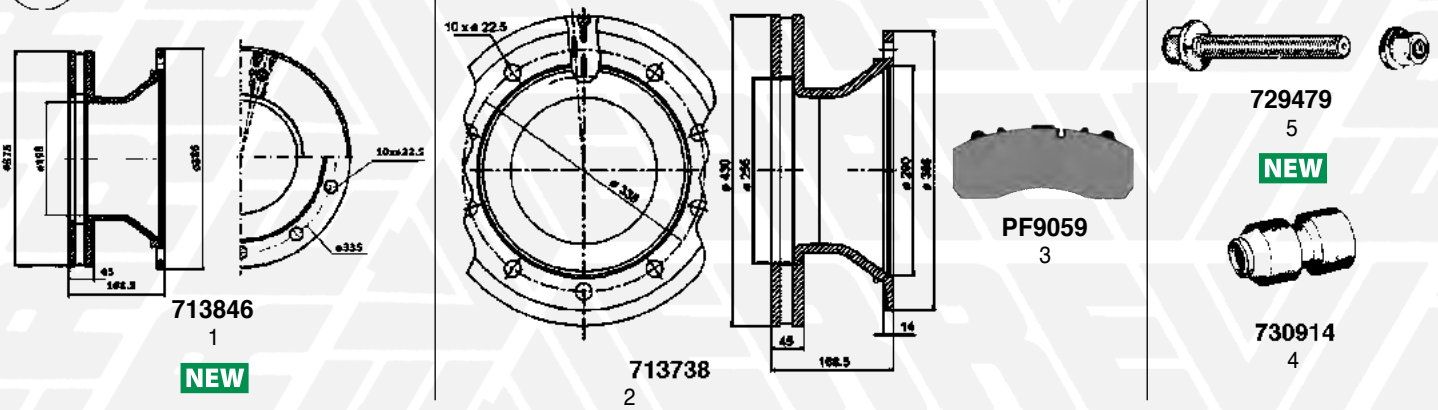

1 SCHMITZ ASSALI E SOSPENSIONI / AXLES AND SUSPENSIONS