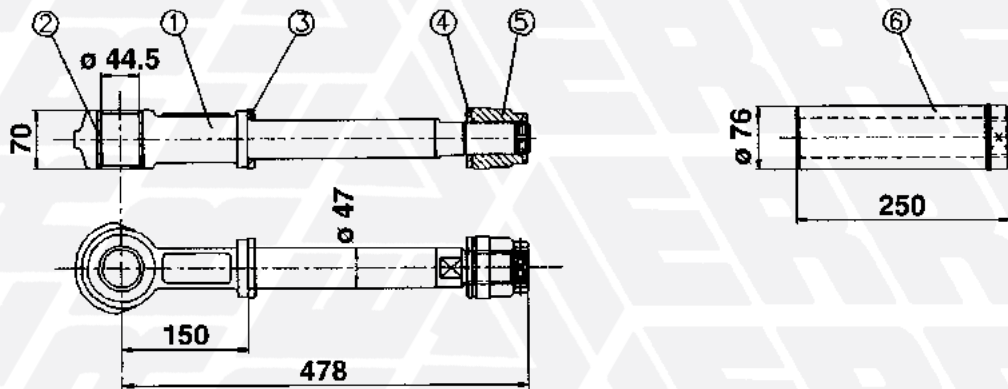

OCCHIONI OMOLOGATI
HOMOLOGATED TOW-EYE

Occhione sfilabile per perno $\varnothing 44,3$ - Classe S
Removable tow-eye (pin $\varnothing 44,3$) - Class S