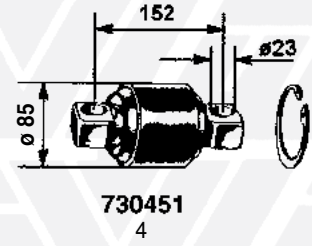

1 DAF

NEW

NEW

NEW

NEW

NEW

NEW

NEW

NEW

NEW

NEW

NEW

NEW

NEW

NEW