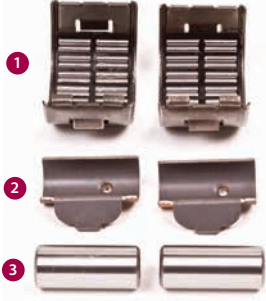

HALF BEARINGS / KALİPER MASURA RULMAN TAKIMI

Ege Fren No	ES990079
OEM No	SJ4112
Application	LRG536/37/652/53 LRG (544/545, 546/547, 552/53, 560/61, 570/71, 572/73, 574/75, 578/79, 580/81, 582/83, 586/87, 588/89, 590/91, 596/97, 616/17, 638/39, 646/47, 648/49, 650/51, 658/59, 664/65, 700/01, 702/03, 704/05, 712/13, 720/21, 722/23, 724/25, 736/37, 748/49, 750/51)
Box Size / Kutu Ölçü	7,5x7,5x7,5cm
Pcs. Per Box / Kutu Ad.	1

Part Name Parça Adı	Dimension Ölçü (mm)	Pcs. Adet
1 Roller Bearing Set / Masura Rulman Tk.	-	2
2 Half Bearings / Yataklama	-	2
3 Roller / Makara	-	2

Application / Uygulama RVI, MAN, Irisbus, Van Hool