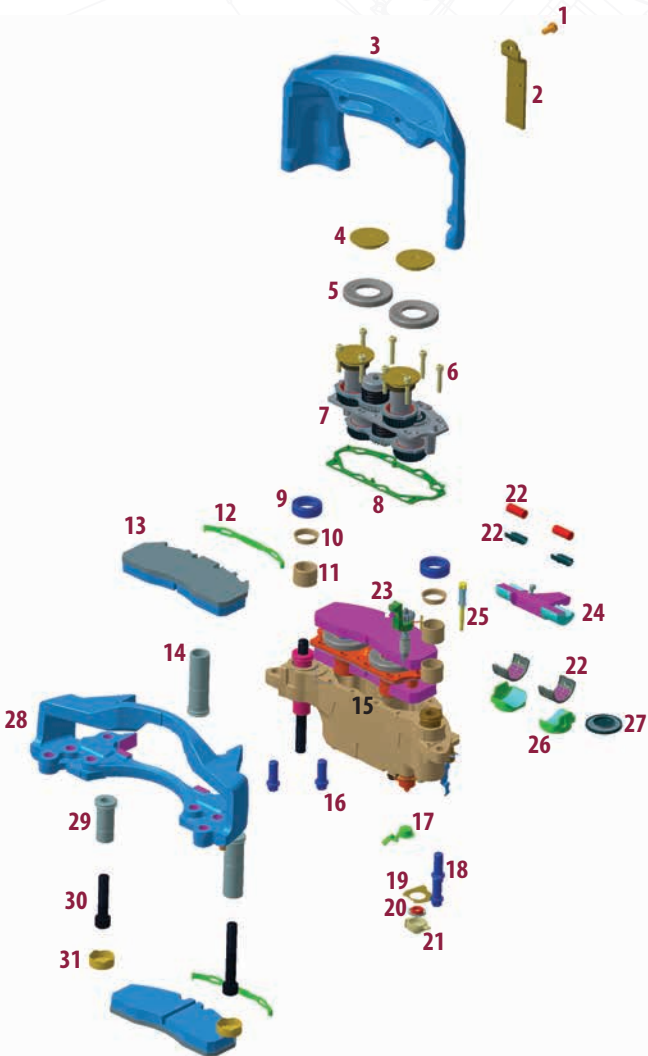

DİSK FREN NASIL ÇALIŞIR ?

Havalı disk fren; taşıyıcı, köprü, kaliper, hava körüğü, rotor ve balatalar olmak üzere altı ana parçadan oluşur. Hava körüğünden gelen tahrik, körük itici milini hareket ettirerek levveyi döndürür. Levye, piston çiftini ileri doğru hareket ettirerek balatayı diske temas ettirir. Köprü - kaliper sistemi, taşıyıcı üzerinde kayarak, balataların rotora çift taraflı baskı uygulamasını sağlar.

Otomatik ayar mekanizması; balataların, fren kullanımına bağlı olarak aşınması sonucunda, rotor yüzeyi ile balata arasında oluşacak boşluğu giderek, rotor - balata arasındaki mesafenin sürekli olarak sabit kalmasını sağlar.

Bu frenlerde kullanılan hava körükleri, servis ve imdat tipi olmak üzere iki çeşittir. Servis tipi hava körüğü, sadece ayak freni uygulamasında, imdat tipi hava körüğü ise hem ayak hem de park freni (el freni) uygulamalarında kullanılır.

1 Screw / Civata	30 Screw / Civata
2 Retainer, Pad / Balata Tutucu	31 Bolt / Kapak
3 Bridge / Köprü	
4 Tappet Head / İtici Başlık	
5 Caliper Dust Cover / Kaliper Toz Körüğü	
6 Screw / Civata	
7 Adj. Mechanism / Ayar Mekanizması	
8 Caliper Gasket / Kaliper Conta	
9 Pin Seal / Perno Keçesi	
10 Gasket / Conta	
11 Bush / Burç	
12 Spring, leaf / Yaprak Yay	
13 Pad / Balata	
14 Pin / Perno	
15 Housing Caliper Assy. / Kaliper Komple	
16 Screw / Civata	
17 Adj. Stem Dust / Kaliper Toz Kapası	
18 Screw / Civata	
19 Label / Etiket	
20 Gasket / Conta	
21 Gasket / Conta	
22 Bearings / Rulman Takımı	
23 Adj. Mechanism / Ayar Mekanizması	
24 Lever / Levye	
25 Spring Compression / Aşınma Göstergesi Yayı	
26 Housing / Rulman yatağı	
27 Seal / Keçe	
28 Carrier Assy. / Taşıyıcı Komple	
29 Pin / Perno