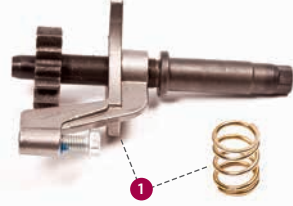

ADJUSTING MECH. (LEFT) / KALİPER AYAR MEKANİZMASI (SOL)

Ege Fren No	ES990095
OEM No	-
Application	LRG544, LRG546, LRG552, LRG572, LRG581, LRG583, LRG638, LRG647, LRG659, LRG663, LRG665, LRG670, LRG700, LRG712, LRG720, LRG722, LRG724, LRG744, LRG748, LRG750
Box Size / Kutu Ölçü	8x11x18cm
Pcs. Per Box / Kutu Ad.	5

Part Name Parça Adı	Dimension Ölçü (mm)	Pcs. Adet
1 Adjuster Mech. / Ayar Mek.	Left / Sol	-
Application / Uygulama		ERF, MAN, ROR, Volvo, Renault(Magnum, Premium), Van Hool