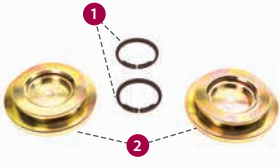

TAPPETS / KALİPER İTİCİLERİ

Volvo Type / Volvo Tipi

Ege Fren No	ES990104
OEM No	MCK1309
Application	LRG544/45, LRG546/47, LRG572/73, LRG580/81, LRG582/83, LRG638/39, LRG646/47, LRG658/59, LRG662/63, LRG664/65, LRG669/70, LRG700/01, LRG702/03, LRG712/13, LRG720/21, LRG722/23, LRG724/25, LRG736/37, LRG744/45, LRG748/49, LRG750/51
Box Size / Kutu Ölçü	7,5x7,5x7,5cm
Pcs. Per Box / Kutu Ad.	1

	Part Name Parça Adı	Dimension Ölçü (mm)	Pcs. Adet
1	Clamp / Segman	-	2
2	Tappet Head / Balata İtici Başlık	-	2
Application / Uygulama		ERF, MAN, ROR, Volvo, Van Hool