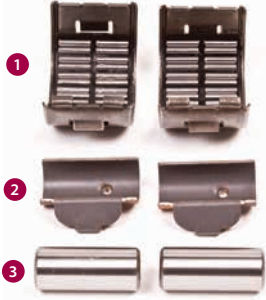

HALF BEARINGS / KALİPER MASURA RULMAN TAKIMI

Ege Fren No	ES990079
OEM No	SJ4112
Application	LRG536/37/652/53 LRG (544/545, 546/547, 552/53, 560/61, 570/71, 572/73, 574/75, 578/79, 580/81, 582/83, 586/87, 588/89, 590/91, 596/97, 616/17, 638/39, 646/47, 648/49, 650/51, 658/59, 664/65, 700/01, 702/03, 704/05, 712/13, 720/21, 722/23, 724/25, 736/37, 748/49, 750/51)
Box Size / Kutu Ölçü	7,5x7,5x7,5cm
Pcs. Per Box / Kutu Ad.	1

Part Name Parça Adı	Dimension Ölçü (mm)	Pcs. Adet
1 Roller Bearing Set / Masura Rulman Tk.	-	2
2 Half Bearings / Yataklama	-	2
3 Roller / Makara	-	2
Application / Uygulama		ROR, Volvo