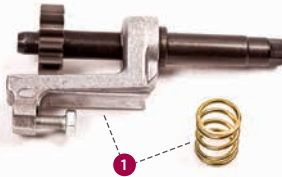

ADJUSTING MECH. (NEW MODELS) / KALİPER AYAR MEKANİZMASI (YENİ MODEL)

Ege Fren No	ES990094
OEM No	-
Application	LRG702/03, LRG736/37
Box Size / Kutu Ölçü	7,5x7,5x7,5cm
Pcs. Per Box / Kutu Ad.	1

Part Name Parça Adı	Dimension Ölçü (mm)	Pcs. Adet
1 Adjuster Mech. (New)/ Ayar Mek. (Yeni)	-	1
Application / Uygulama		ERF, MAN, ROR, Volvo, Renault(Magnum, Premium), Van Hool