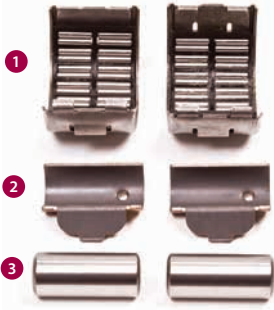

BEARINGS / KALİPER MASURA RULMAN TAKIMI

Ege Fren No	ES990106
OEM No	SJ4098
Application	LRG542/43 LRG598/99, LRG632/33, LRG642/43/752/53, LRG662/63, LRG669/70, LRG744/45
Box Size / Kutu Ölçü	7,5x7,5x7,5cm
Pcs. Per Box / Kutu Ad.	1

	Part Name Parça Adı	Dimension Ölçü (mm)	Pcs. Adet
1	Roller Bearing Set / Masura Rulman Tk.	-	2
2	Half Bearings / Yataklama	-	2
3	Roller / Makara	-	2

Application / Uygulama RVI, MAN, Irisbus, Van Hool