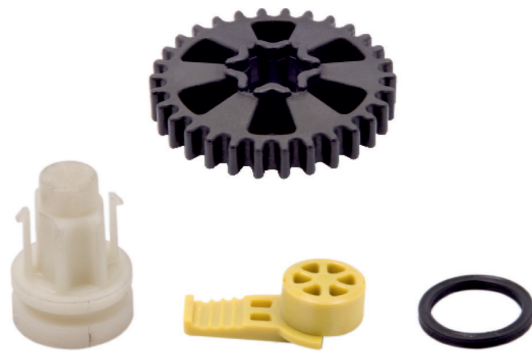

Name: Caliper Repair Kit		517522	
OEM №	ModulT Gen I & Gen II SERIES	Product №	Qty.
		517522	
		Adjusting Gear	1
		Seal	1
		Adjusting Gear	1
		Caliper Plug	1