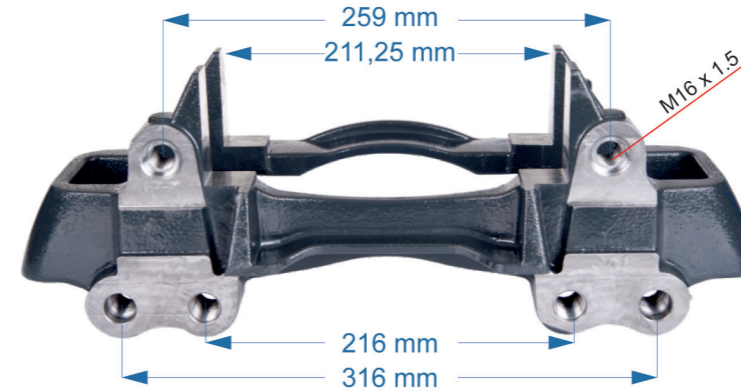

Name: Caliper Carrier SAF Axle		532050	
OEM № 94618 – 94619	Product №	Qty.	
ModuIT SERIES	532050