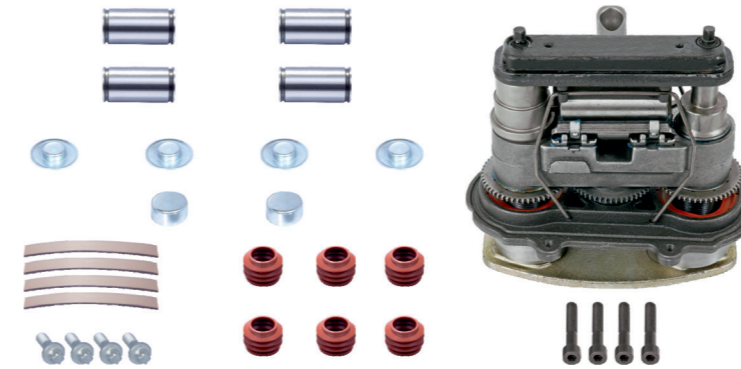

MARK II – III – IV

Name: Mark II-III Series Caliper Repair Kit Complete		1164622	
OEM №	Mark II – III – IV SERIES	Product №	Qty.
		1164622