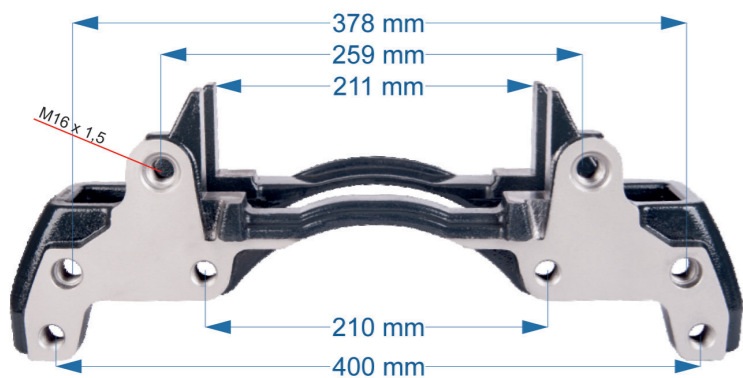

OEM №	ModuIT SERIES	Product №	Qty.
		550252	

MODULT

Name: Caliper Carrier For Krone & Gigant 1164794

OEM № 96551 – 96552	ModuIT SERIES	Product №	Qty.
		1164794	

Caliper Carrier	1
Caliper Shoe Retainer	1
Caliper Guide & Bush Repair Kit	1