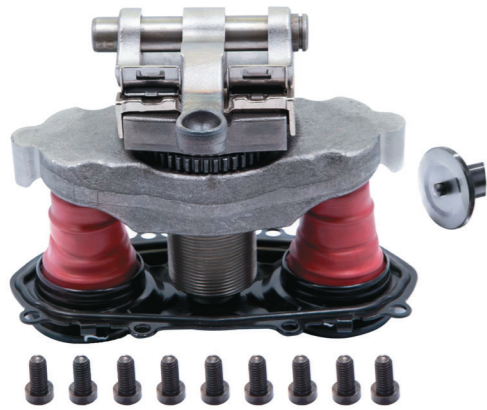

Name: Calibration Mechanism Set 1156151

OEM №	TSB SERIES	Product №	Qty.
		1156151	Product description