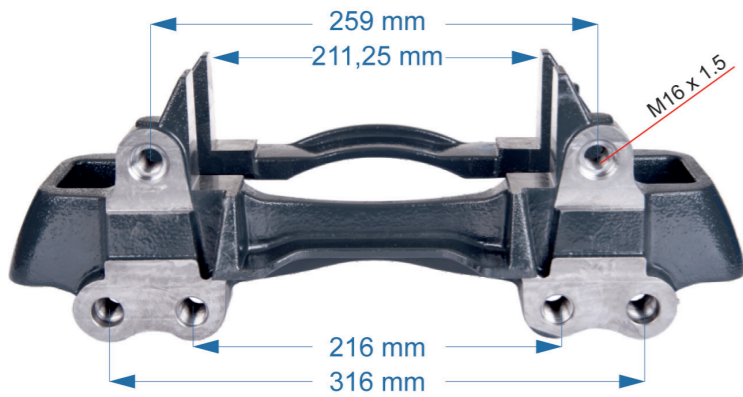

Name: Caliper Carrier SAF Axle 532050

OEM № 94618 – 94619	ModuIT SERIES	Product №	Qty.
		532050