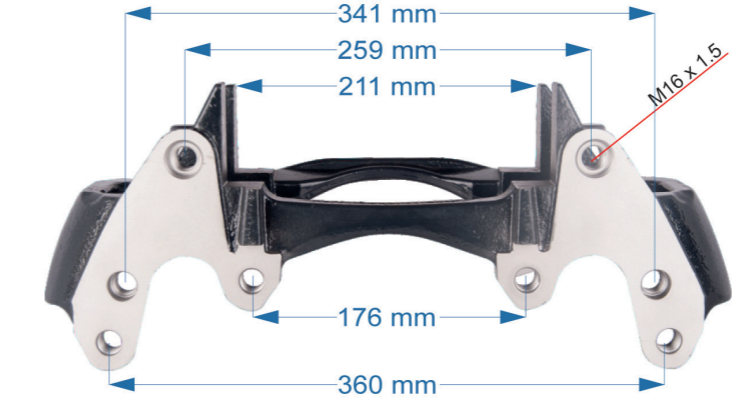

Name: Caliper Carrier For Jost Axle 1164799

OEM № ModuIT SERIES

Product №	Qty.
1164799