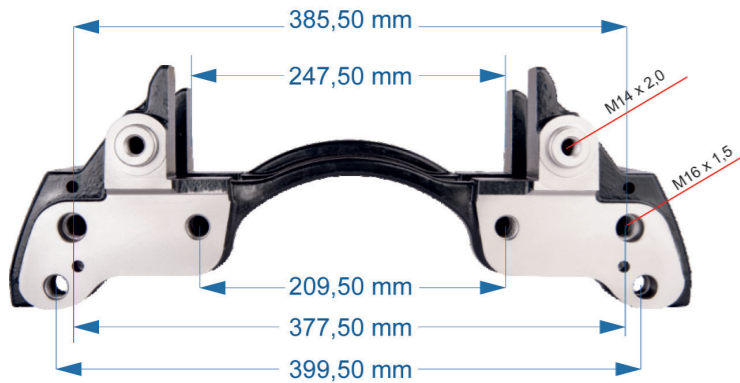

Name: Caliper Carrier For ModuIX Gen Series		550254	
OEM № 92503 – 91030 – 92502 – 89895	Product №	Qty.	
ModuIX Gen SERIES	550254