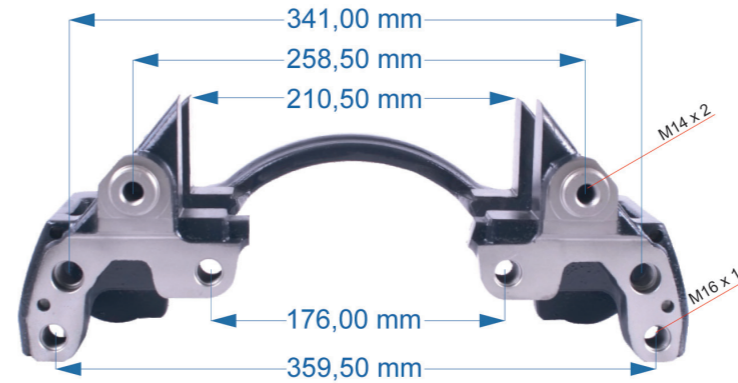

Product №	Qty.
1164794	

Name: Caliper Carrier For Gigant Axle 1164430

OEM № ModuIX SERIES

Product №	Qty.
1164430	

CALIPER CARRIER

Name: Caliper Carrier 1164427

OEM № ModuIX SERIES

Product №	Qty.
1164427	