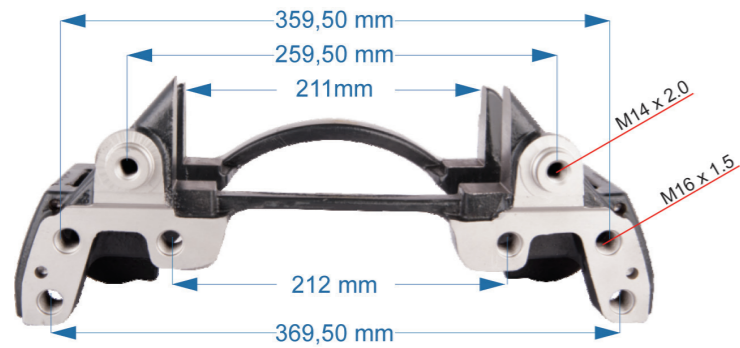

Name: Caliper Carrier For BPW Axle		1164416	
OEM №	Product №	Qty.	
ModuIX SERIES	1164416