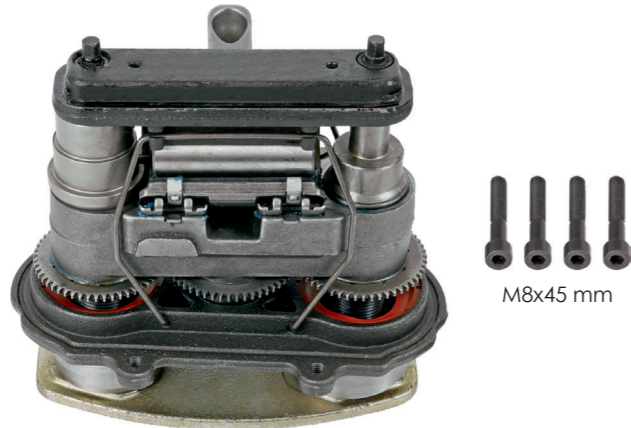

MARK II – III – IV

Name: Calibration Mechanism Set		1164616	
OEM №	MARK II – III – IV SERIES	Product №	Qty.
		1164616