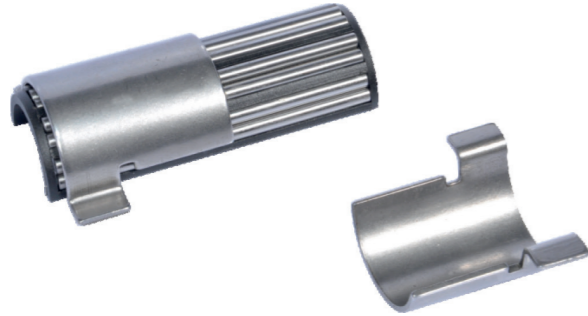

Caliper Leveller	1
Caliper Leveller Pin	1

Name: Caliper Roller Bearing Set 500138

OEM №		ModulX SERIES	Product №	Qty.
			500138	

MODULX V6

Name: Caliper Roller Bearing		500139	
OEM №	ModulX SERIES	Product №	Qty.
		500139	