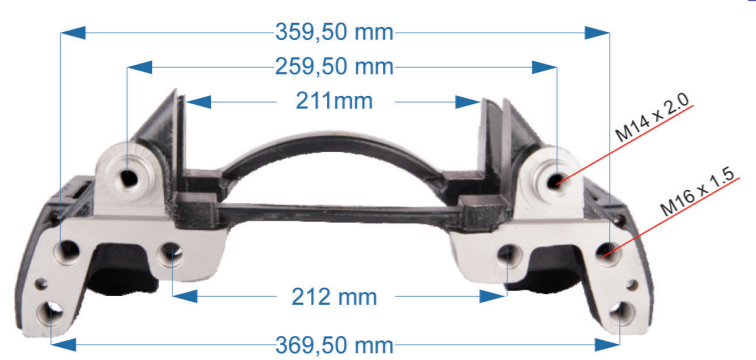

Name: Caliper Carrier For BPW Axle		1164416	
OEM №	ModulX SERIES	Product №	Qty.
		1164416