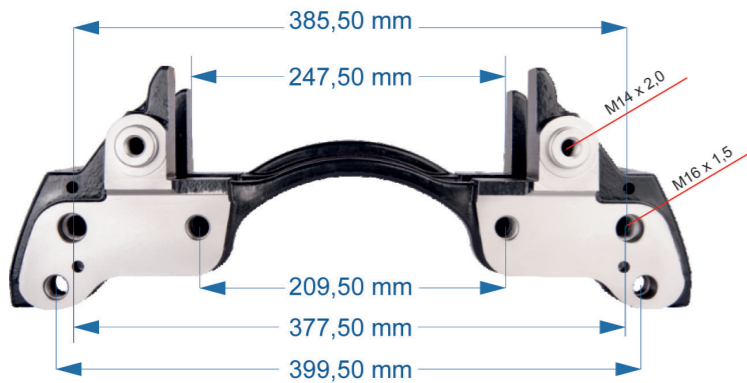

Name: Caliper Carrier For ModulX Gen Series 550254

OEM № 92503 – 91030 – 92502 – 89895	ModulX Gen SERIES	Product №	Qty.
		550254