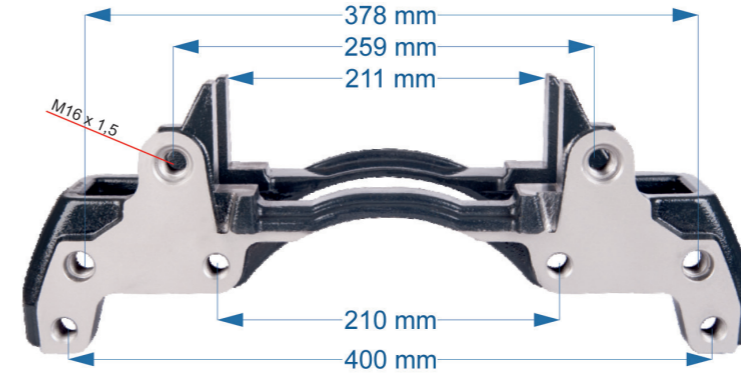

CALIPER CARRIER

Name: Caliper Carrier SAF Axle		550252	
OEM №	Product №	Qty.	
ModuIT SERIES	550252