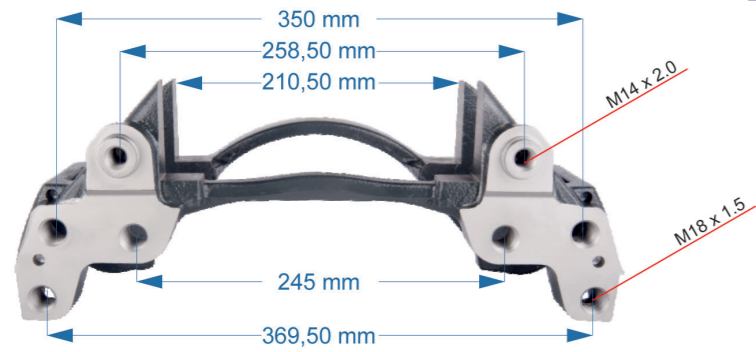

MODULX V6

Name: Caliper Carrier For Haldex ModulX Series		550253	
OEM № 94605	ModulX SERIES	Product №	Qty.
		550253