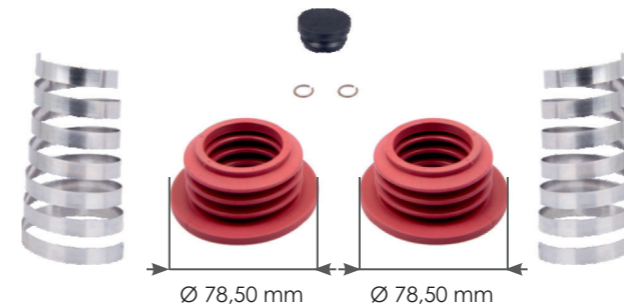

Name: Caliper Repair Kit 524490

OEM №	MARK II – III SERIES	Product №	Qty.
		524490	

Spring	2	
Dust Cover	78,5 mm	2
Caliper Plug	1	
Washer	2