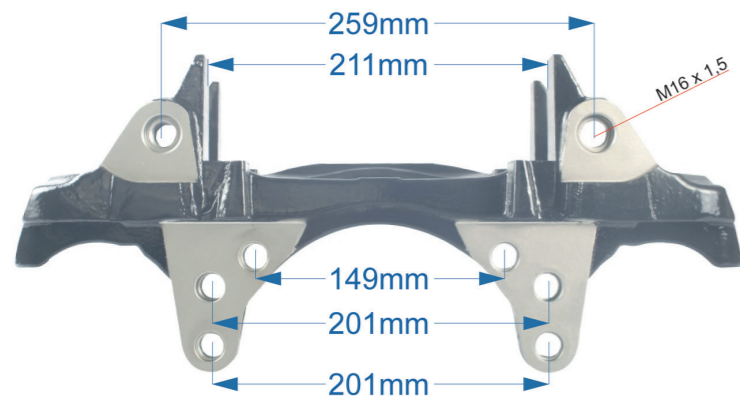

Name: Caliper Carrier For Krone & Gigant 1164794

OEM № 96551 – 96552 ModuIT SERIES

Product №	Qty.
1164794