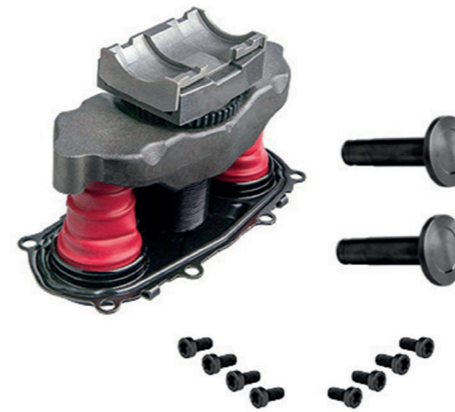

Name: Calibration Mechanism Set 517532

OEM №	TSB SERIES	Product №	Qty.
		517532	Product description
			Caliper Repair Kit Full 1