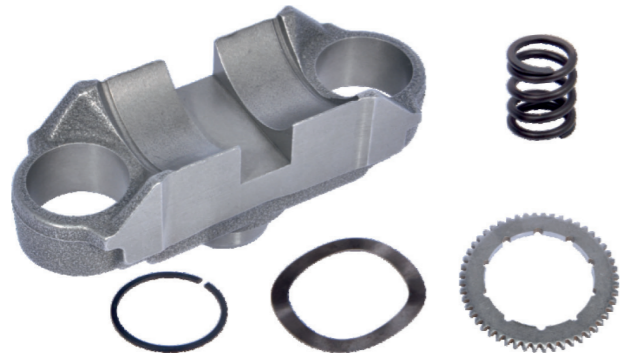

Caliper Leveller	1
Caliper Leveller Pin	1

Name: Caliper Roller Bearing Set 500138

OEM №		ModulX SERIES	Product №	Qty.
			500138	

MODULX V6

Name: Caliper Roller Bearing		500139	
OEM №	ModulX SERIES	Product №	Qty.
		500139	

Name: Caliper Bridge Assembly		1164304	
OEM №	ModulX SERIES	Product №	Qty.
		1164304	

Name: Caliper Bridge Assembly Set		1164308	
OEM №	ModulX SERIES	Product №	Qty.
		1164308	
		Caliper Bridge Assembly	1
		Caliper Spring	1
		Circlip	1
		Shim	1