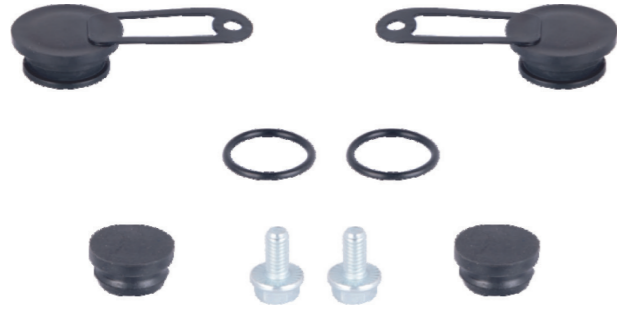

MARK II – III – IV

Name: Caliper Cap Kit 1164825

OEM № 87408	MarkII - III - IV SERIES	Product №	Qty.
		1164825	

Caliper Cap Bolt	2
Caliper O-Ring	2
Caliper Plastic Plug	2
Caliper Plug	2