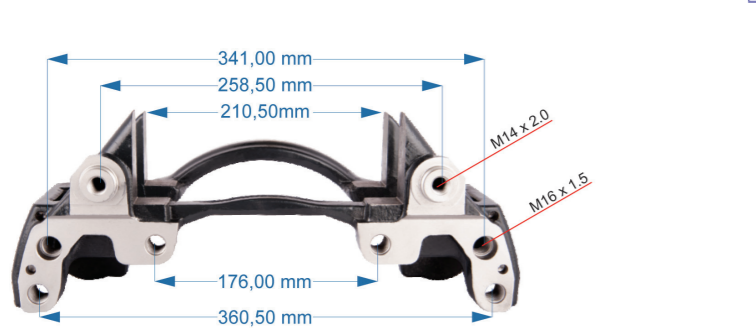

Name: Caliper Carrier For Saf Axle		1164419	
OEM № 92559 - 92560 - 92067 - 91031 - 89797 - 89945 - 89894	ModulX SERIES	Product №	Qty.
		1164419