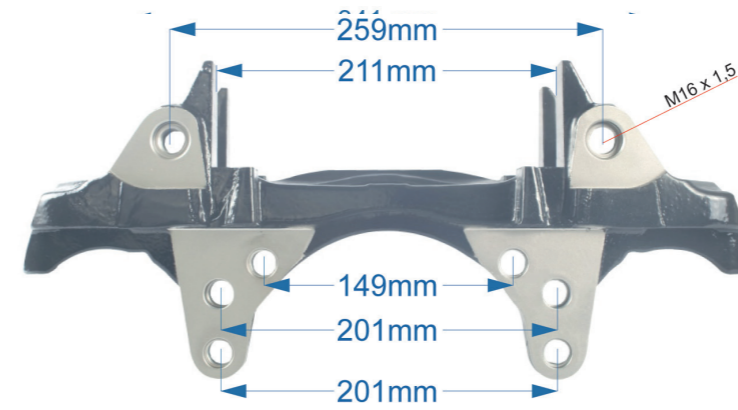

OEM №	ModuIT SERIES	Product №	Qty.
		550252	

MODULT

Name: Caliper Carrier For Krone & Gigant 1164794

OEM № 96551 – 96552	ModuIT SERIES	Product №	Qty.
		1164794	

Caliper Carrier	1
Caliper Shoe Retainer	1
Caliper Guide & Bush Repair Kit	1