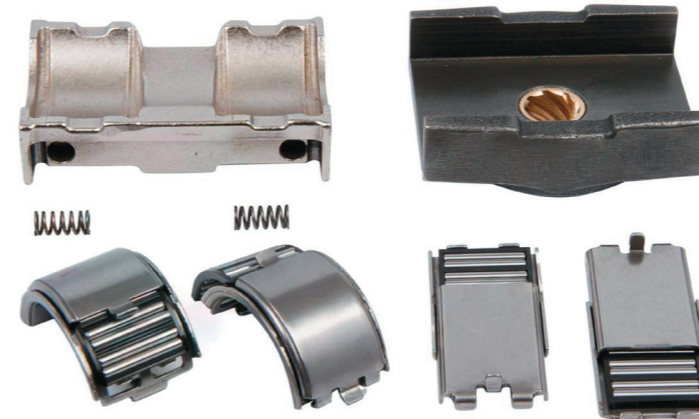

OEM №

TSB SERIES

Product №	Qty.
512511	
Product description	
Bearing bushing	1
Bearing bushing pin	1

Name: Caliper Leveller 1156179

OEM №

TSB SERIES

Product №	Qty.
1156179	
Product description	

Name: Caliper Leveller Pin 953811

OEM №

TSB SERIES

Product №	Qty.
953811	
Product description	

Name: Caliper Mechanism Housing Set 1156181

OEM №

TSB SERIES

Product №	Qty.
1156181	
Product description	
Roller Bearing Kit	1
Roller Bearing Kit	1
Adjusting bushing	1
Adjusting bushing	1