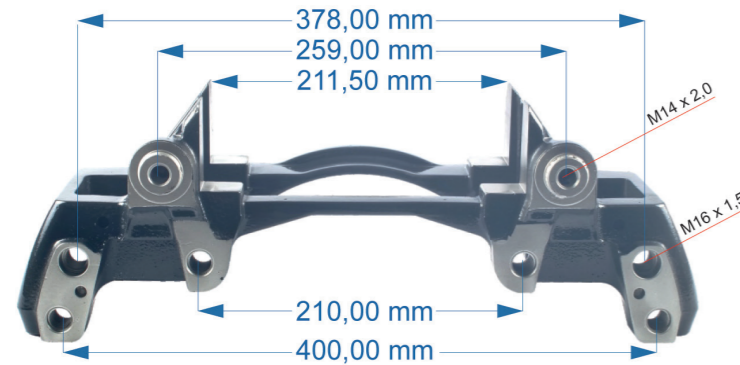

Name: Caliper Carrier For Gigant Axle 1164430

OEM № ModuIX SERIES

Product №	Qty.
1164430