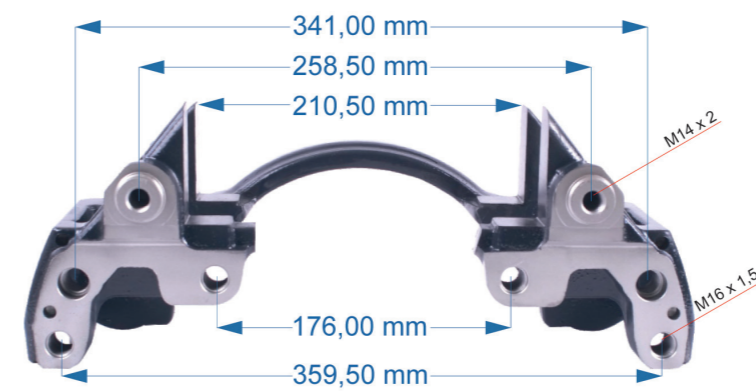

MODULX V6

Name: Caliper Carrier		1164427	
OEM №	ModulX SERIES	Product №	Qty.
		1164427