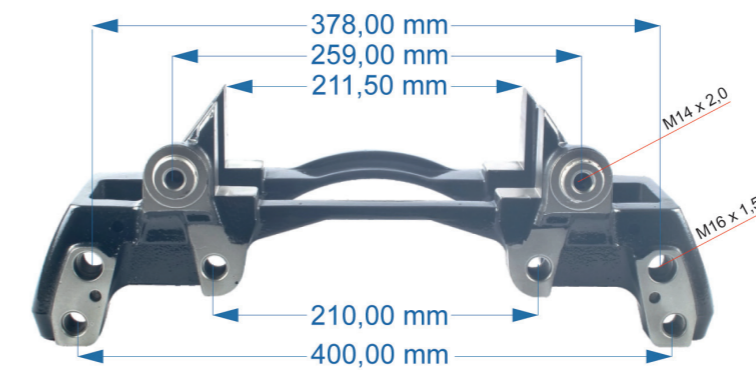

Name: Caliper Carrier For Gigant Axle		1164430	
OEM №	ModulX SERIES	Product №	Qty.
		1164430	

MODULX-GEN 1

Name: Caliper Guide & Bushing Repair Kit 500118

OEM № 91012 MARK II – III – IV SERIES

Product №				Qty.
500118				
Caliper Pin	35x63 mm			4
Pin Bolt	42x14x2 mm			4
Dust Cover				6
Caliper Cap	42x23 mm			2
Caliper Cap	28x56 mm			4
Plastic Plug				1
Plastic Gasket	15x116 mm			4