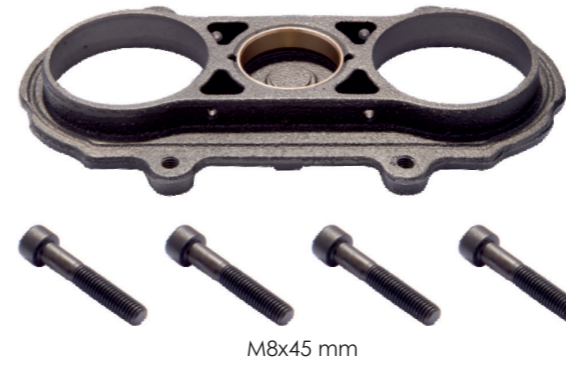

MARK II – III – IV

Name: Caliper Cover Cast Iron		1164879	
OEM №	MARK II – III – IV SERIES	Product №	Qty.
		1164879