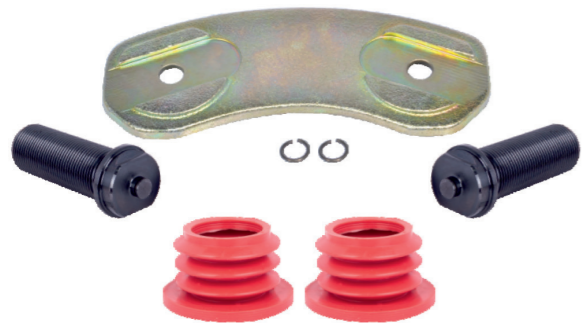

MARK II – III – IV

Name: Caliper Plate Repair Kit 1164706

OEM №	MARK IV SERIES	Product №	Qty.
94664		1164706	

Caliper Circilip	2
Calibration Bolt	2
Caliper Tappet Plate	1
Caliper Dust Cover	2