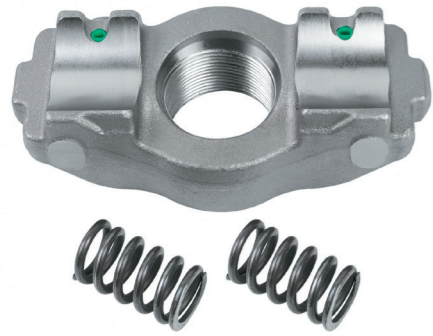

OEM № **BPW : 09.801.08.71.0** TS2 3709 & TS2 4309 SERIES

Product №	Qty.
948092	
Product description	
Caliper Plug	1
Caliper Pin Bolt	M16x1,5x70 1
Caliper Pin Bolt	M16x1,5x100 1
Caliper Pin Cap	2

Name: Tappet and Boot Assembly 948123

OEM № **BPW : 09.801.08.81.0** TS2 3709 & TS2 4309 SERIES

Product №	Qty.
948123	
Product description	

Name: Caliper Calibration Bolt 948125

OEM № TS2 3709 & TS2 4309 SERIES

Product №	Qty.
948125	
Product description	

TS2 3709

Name: Caliper Bridge Assembly 948118

OEM №	TS2 3709 & TS2 4309 SERIES	Product №	Qty.
		948118	Product description

Name: Caliper Roller Bearing Set 948102

OEM №	TS2 3709 & TS2 4309 SERIES	Product №	Qty.
		948102	Product description

Name: Caliper Roller Bearing Set 948100

OEM №	TS2 3709 & TS2 4309 SERIES	Product №	Qty.
		948100	Product description
		Caliper Roller Bearing Kit	1
		Caliper Bushing	2
		Ball Bearing	2

TS2 3709

Name: Caliper Pinion Shaft 948105