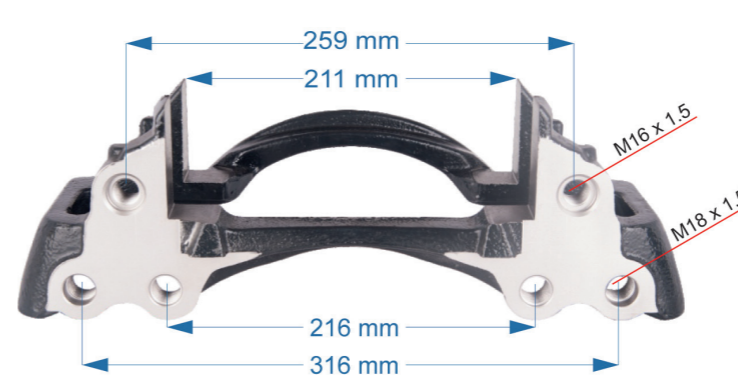

Name: Caliper Carrier For SAF Axle 1164802

OEM № ModuIT SERIES

Product №	Qty.
1164802