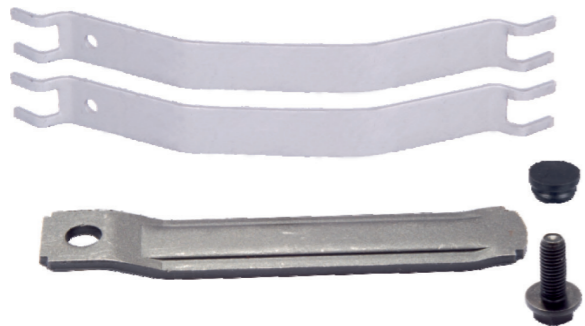

Name: Caliper Brake Lining Plate 1164398

OEM №	ModulX SERIES	Product №	Qty.
91216		1164398	

Caliper Ipat Retainer	1
Caliper Plug	1
Caliper Lining Plate	2