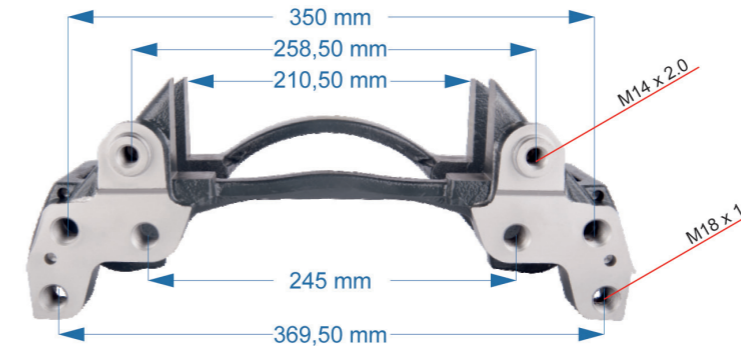

CALIPER CARRIER

Name: Caliper Carrier SAF Axle		550252	
OEM №	Product №	Qty.	
ModuIT SERIES	550252		

Name: Caliper Carrier SAF Axle		532050	
OEM № 94618 – 94619	Product №	Qty.	
ModuIT SERIES	532050		

Name: Caliper Carrier For Haldex ModuIX Series		550253	
OEM № 94605	Product №	Qty.	
ModuIX SERIES	550253		