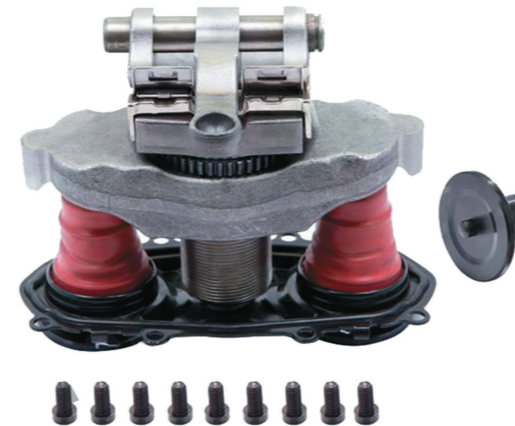

Name: Caliper Repair Kit Complete 1156247

OEM №	TSB SERIES	Product №	Qty.
		1156247	Product description