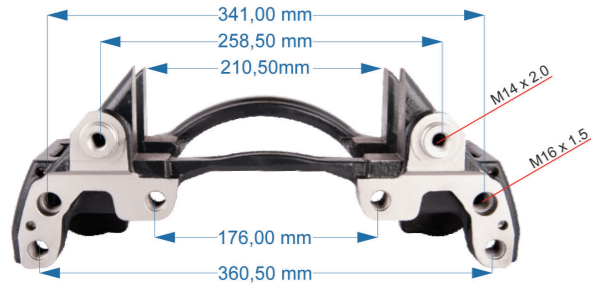

CALIPER CARRIER

Name: Caliper Carrier For Saf Axle		1164419	
OEM № 92559 – 92560 – 92067 – 91031 – 89797 – 89945 – 89894	Product №	Qty.	
ModuIX SERIES	1164419