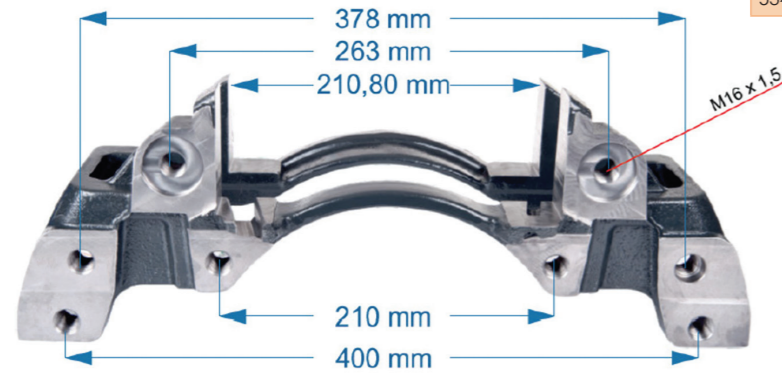

Name: Caliper Carrier -R- For Saf Axle 534014

OEM №	Product №	Qty.
	534014	
	Product description