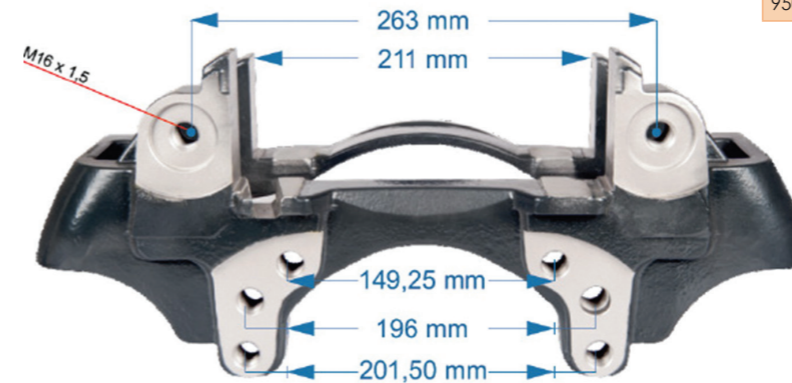

Name: Caliper Carrier For Schmitz Axle -L 950179

OEM №	Product №	Qty.
	950179	Product description