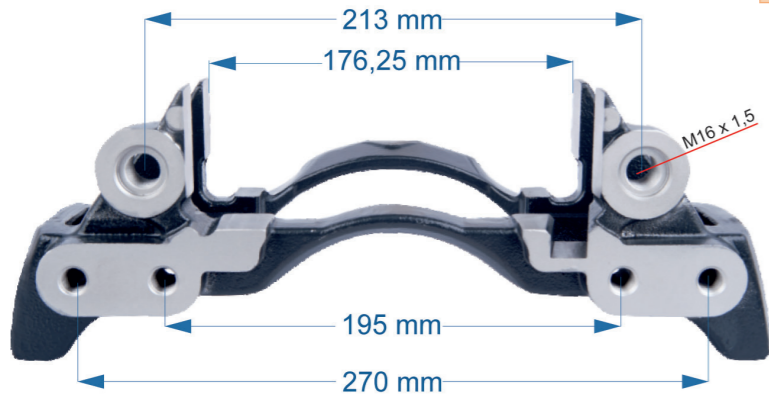

Name: Caliper Carrier R		949970	
OEM №		Product №	Qty.
		949970	Product description