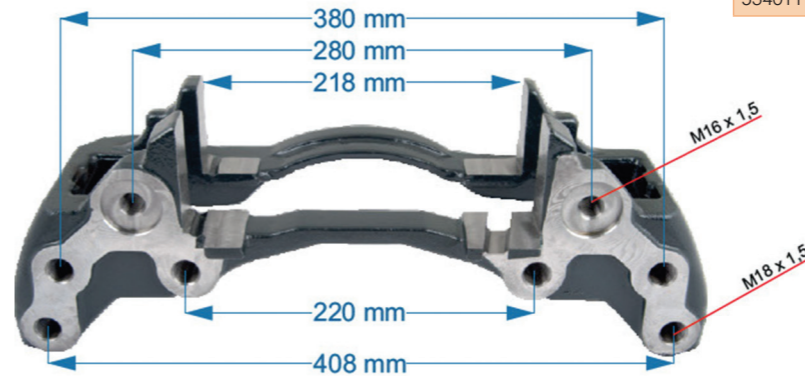

Name: Caliper Carrier For Man Tgx-Tgs -R 534011

OEM №	Product №	Qty.
	534011	
	Product description