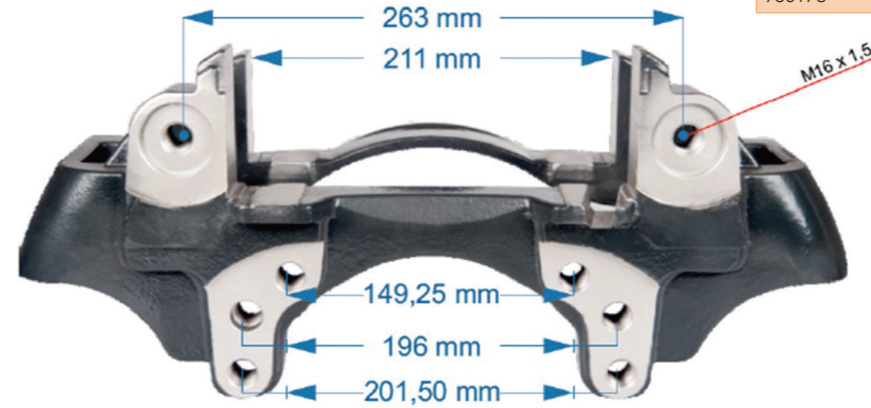

WABCO PAN 22-1

Name: Caliper Carrier For Schmitz Axle -L 950178

OEM №	Product №	Qty.
	950178	Product description