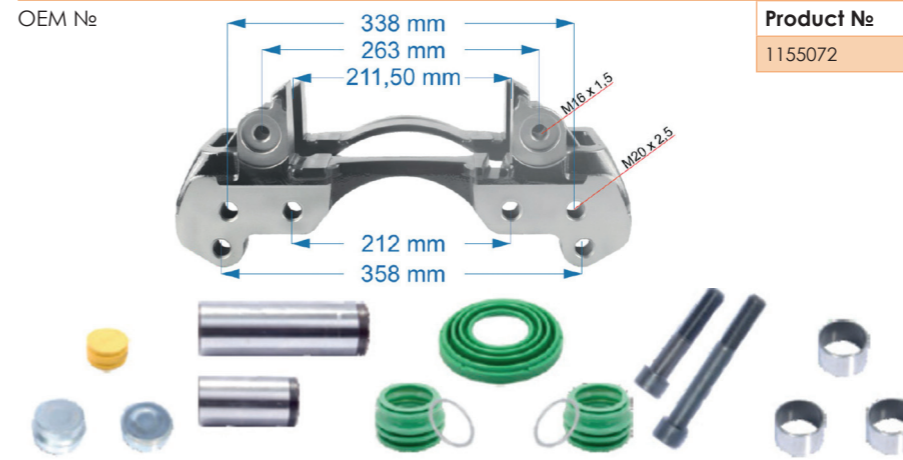

OEM №	Product №	Qty.
	950186	Product description

WABCO PAN 22-1

Name: Caliper Carrier For Walx Axle -L 950187

OEM №	Product №	Qty.
	950187	
	Product description	

WABCO PAN 22-1

Name: Caliper Carrier Kit -R 1155072