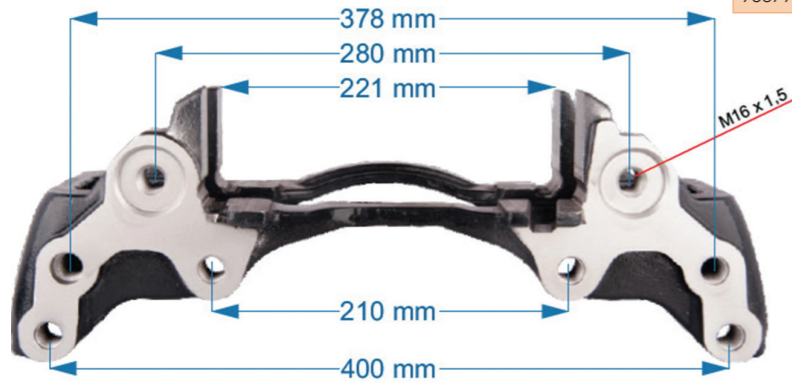

CALIPER CARRIER

Name: Caliper Carrier R 953798

OEM №	Product №	Qty.
	953798	
	Product description