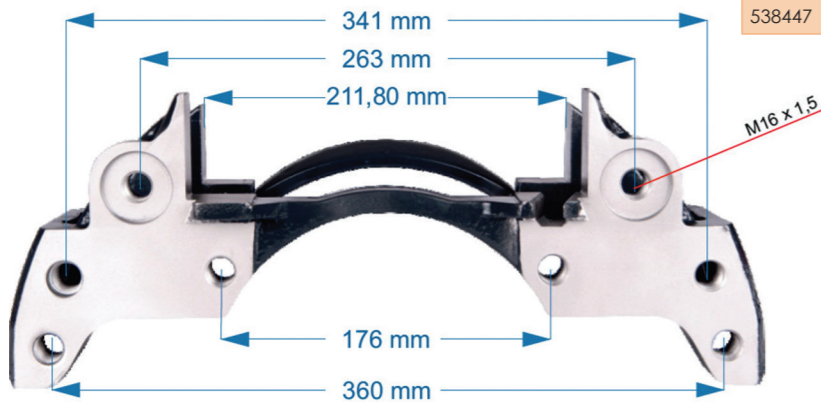

CALIPER CARRIER

Name: Caliper Carrier L 950054

OEM №	Product №	Qty.
	950054	Product description

Name: Caliper Carrier R 1130415

OEM №	Product №	Qty.
	1130415	Product description

Name: Caliper Carrier For Schmitz Axle -L 950179