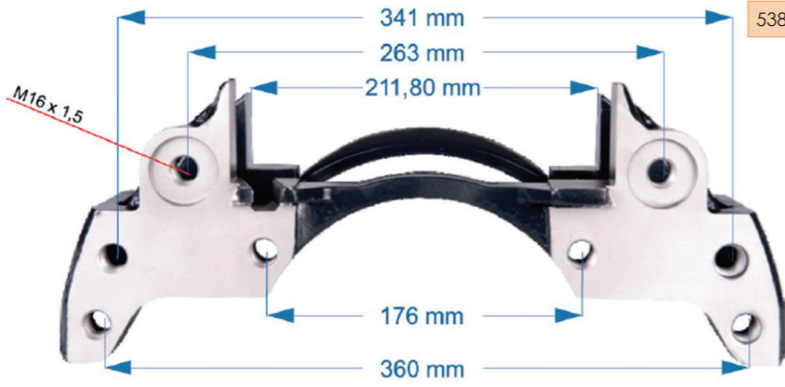

WABCO PAN 19

Name: Caliper Carrier For SAF Axle -L 538447

OEM №	Product №	Qty.
	538447	
Product description