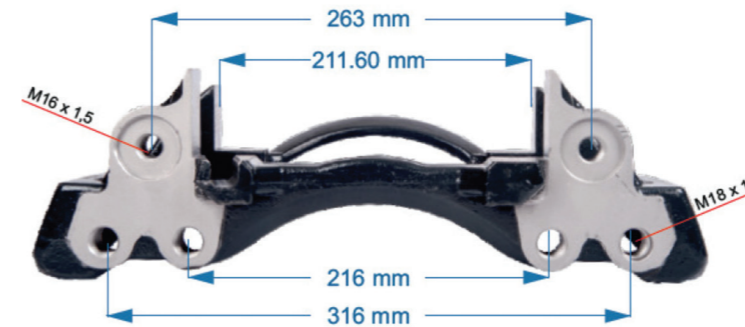

CALIPER CARRIER

Name: Caliper Carrier L 950054

OEM №	Product №	Qty.
	950054	Product description

Name: Caliper Carrier R 1130415

OEM №	Product №	Qty.
	1130415	Product description

Name: Caliper Carrier For Schmitz Axle -L 950179