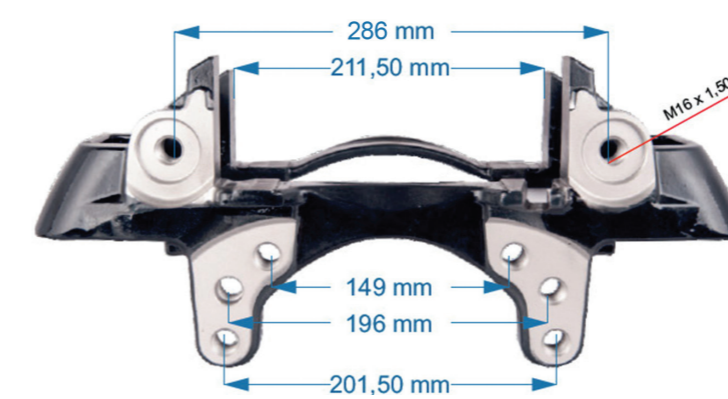

Name: Caliper Carrier L 957281

OEM №	Product №	Qty.
	957281	
	Product description