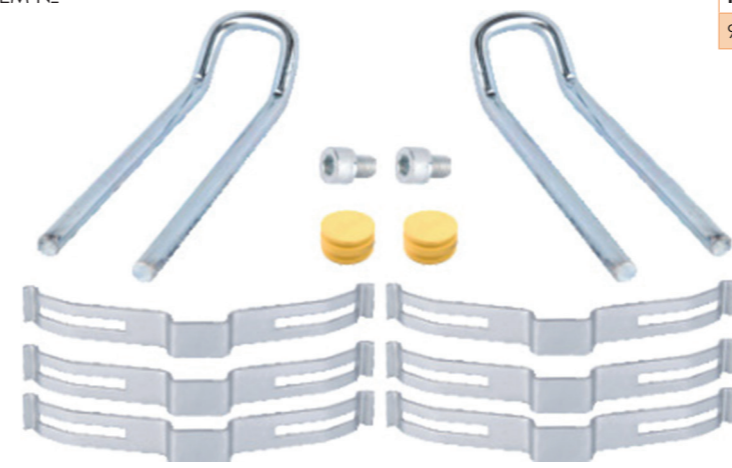

WABCO MAXX22 MAN TYPE

Name: Caliper Pad Fitting Set 953429

OEM №	Product №	Qty.
	953429	Product description