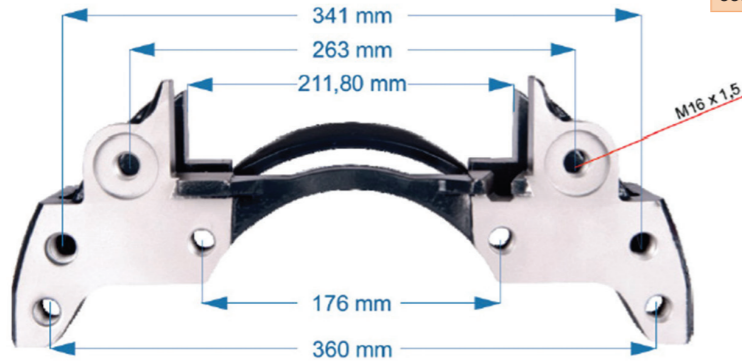

Name: Caliper Carrier For SAF Axle -R 538446

OEM №	Product №	Qty.
	538446	Product description