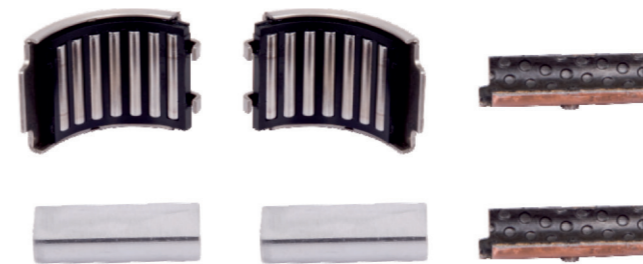

OEM №

Product №		Qty.
957289	Product description	

Name: Roller Bearing Set 520006

OEM №

Product №		Qty.
520006	Product description	

Name: Roller Bearing Set 520007

OEM №

Product №		Qty.
520007	Product description	