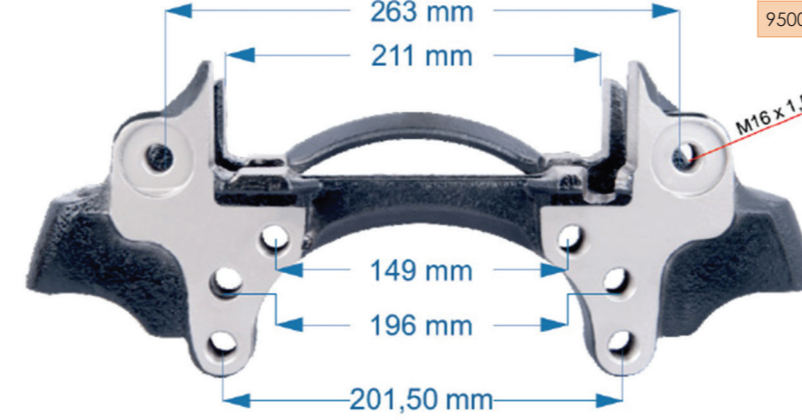

WABCO PAN 19

Name: Caliper Carrier For Schmitz -R 950067

OEM №	Product №	Qty.
	950067	
Product description