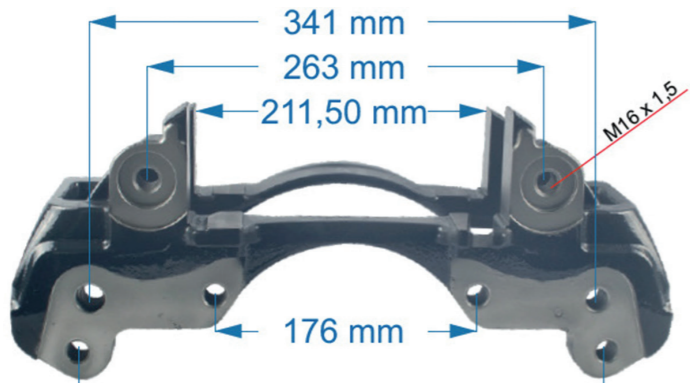

CALIPER CARRIER

Name: Caliper Carrier Walx Axle - R 1155065

OEM №	Product №	Qty.
	1155065	
	Product description	

Name: Caliper Carrier -L 953241

OEM №	Product №	Qty.
	953241	
	Product description	

Name: Caliper Carrier -R 953242