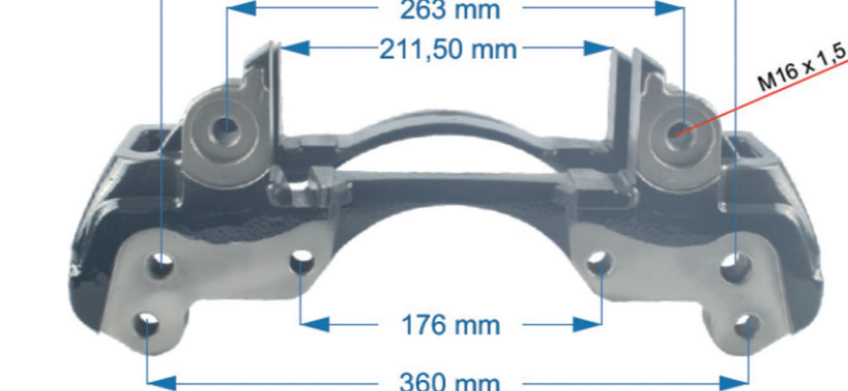

Name: Caliper Carrier R 950186

OEM №	Product №	Qty.
	950186	Product description