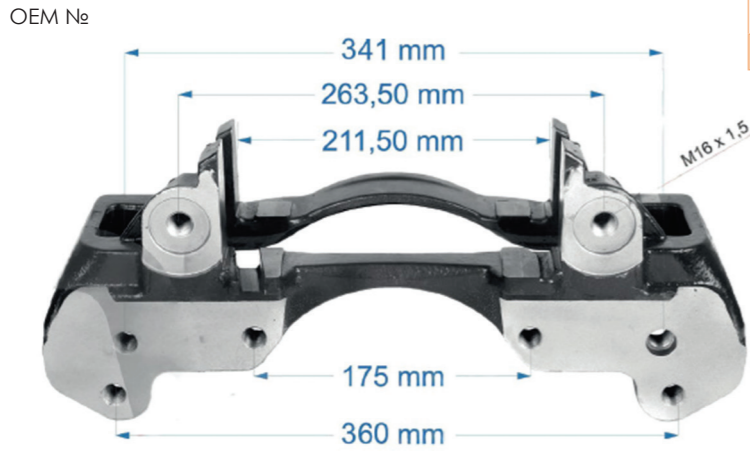

OEM №	Product №	Qty.
	950177	
	Product description	

Name: Caliper Carrier Walx Axle - R 1155065

OEM №	Product №	Qty.
	1155065	
	Product description	

WABCO PAN 22-1

Name: Caliper Carrier Walx Axle - L 1155064