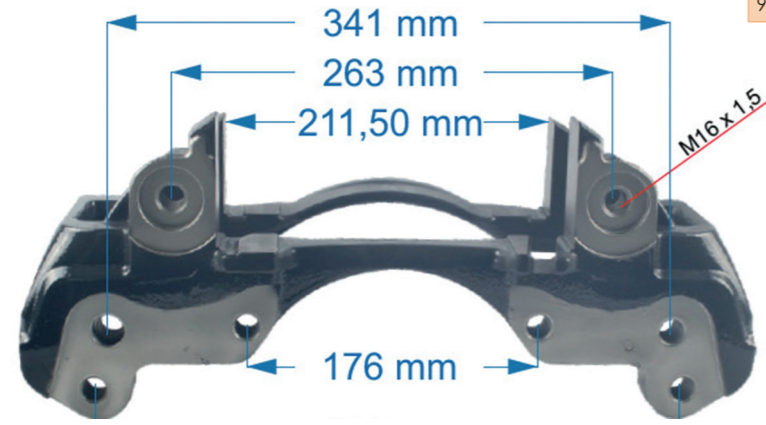

Name: Caliper Carrier -L 953241

OEM №	Product №	Qty.
	953241	1

Product description	Qty.
	1

WABCO MAXX17

Name: Caliper Carrier -R 953242

OEM №	Product №	Qty.
	953242	Product description

M16 x 1.5

WABCO MAXX17 CWS