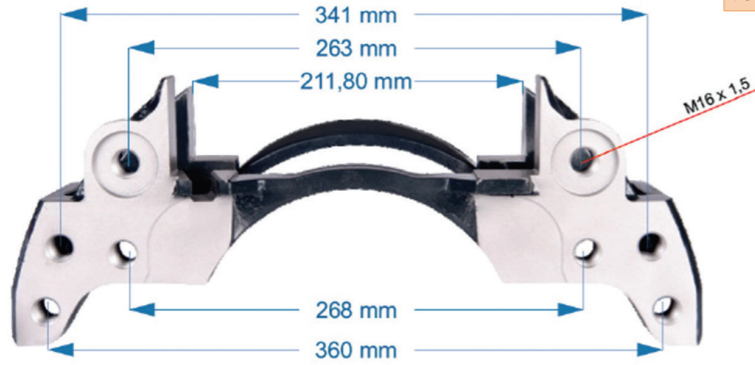

CALIPER CARRIER

Name: Caliper Carrier For SAF Axle -R 950070

OEM №	Product №	Qty.
	950070	Product description