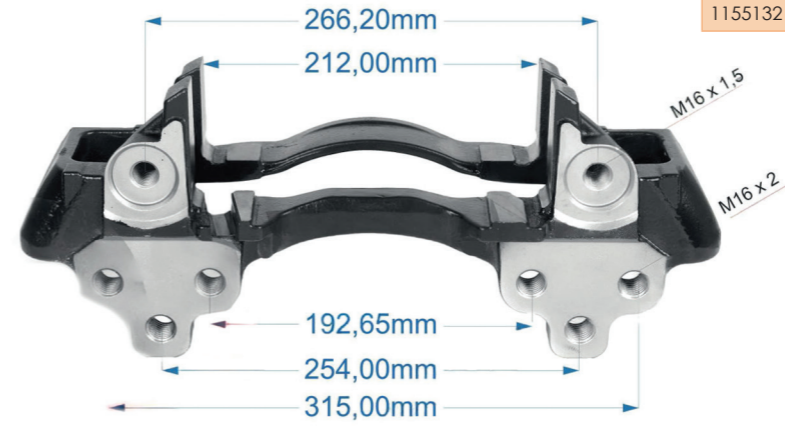

Name: Caliper Carrier For Hendrickson Trailer - R 1155132

OEM №	Product №	Qty.
	1155132	Product description