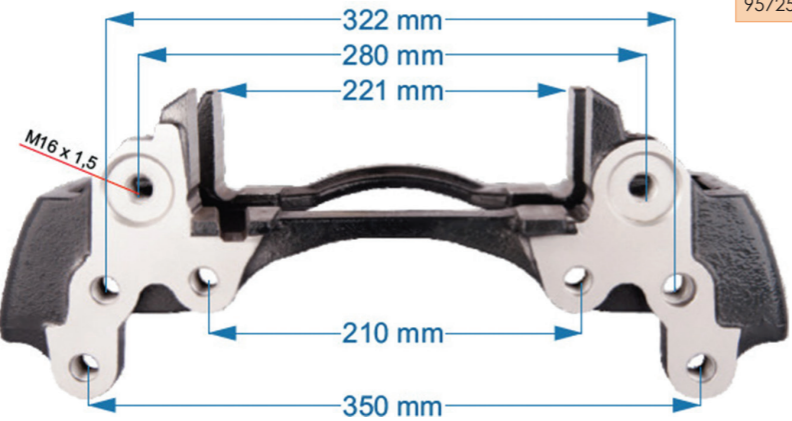

Name: Caliper Carrier L 957253

OEM №	Product №	Qty.
	957253	
	Product description