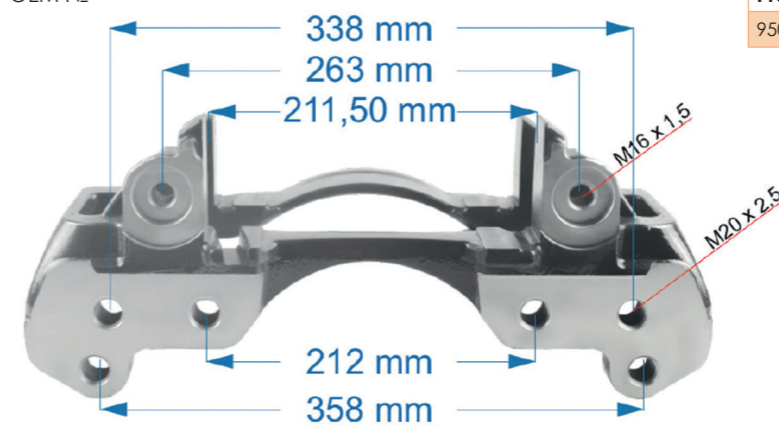

Name: Caliper Carrier -L- Hendrickson 950177

OEM №	Product №	Qty.
	950177	
	Product description