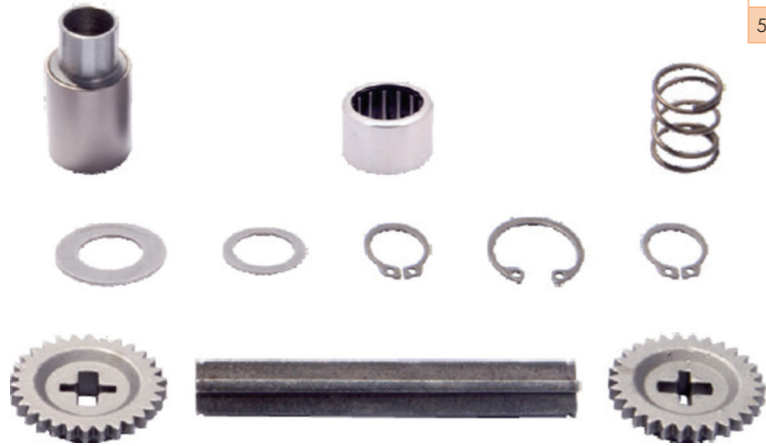

WABCO PAN 22-2

Name: Caliper Leveller Repair Kit 521077

OEM №	Product №	Qty.
	521077	
	Product description