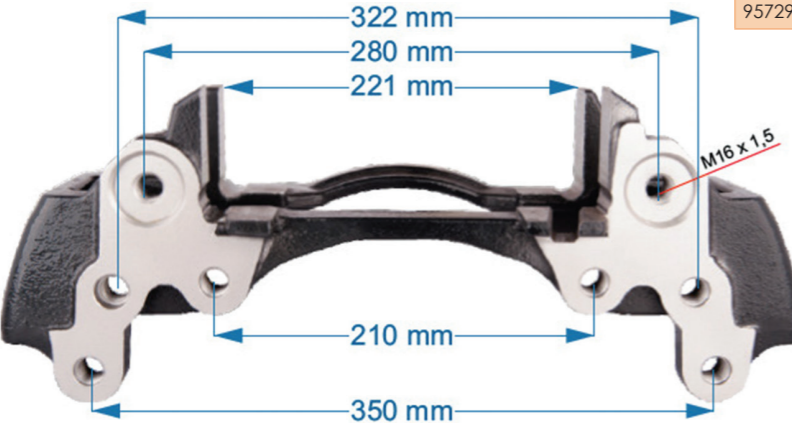

Name: Caliper Carrier R 957292

OEM №	Product №	Qty.
	957292	
	Product description