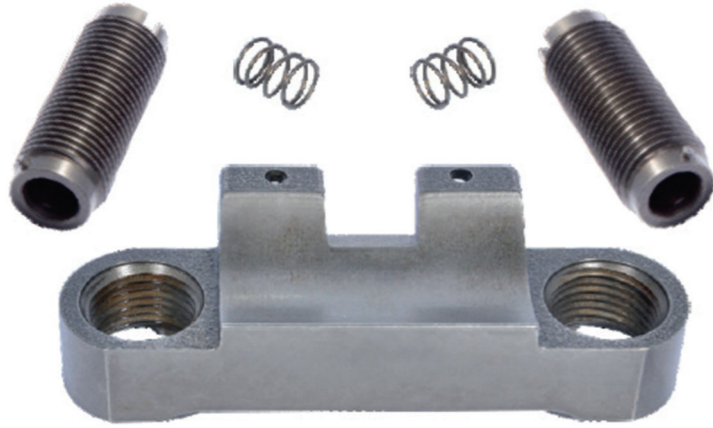

Name: Leveller Repair Kit 511192

OEM №	Product №	Qty.
	511192	
	Product description	
	Housing	1
	Spring	1

WABCO PAN 22-2

Name: Caliper Bridge Assembly Kit 950333

OEM №	Product №	Qty.
	950333	Product description