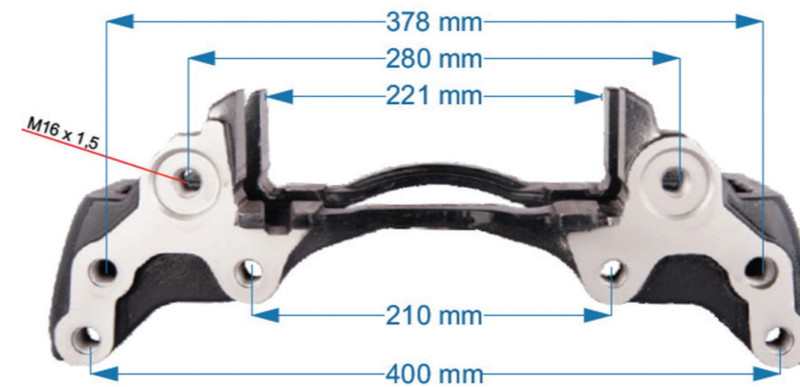

Name: Caliper Carrier L		953795
OEM №	Product №	Qty.
	953795	Product description