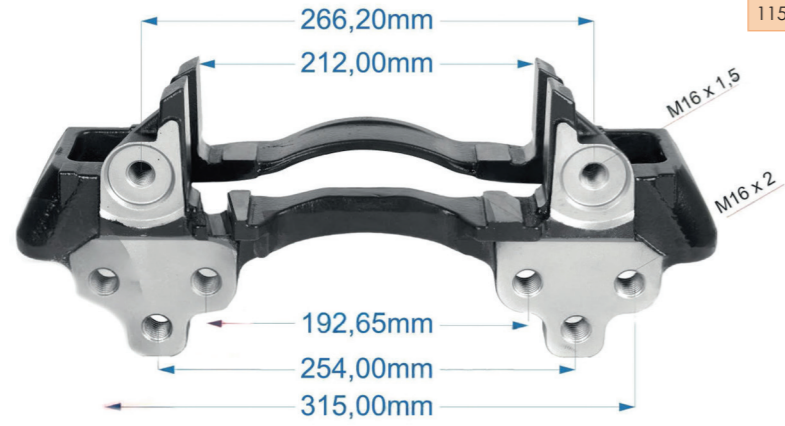

WABCO MAXX22T

Name: Caliper Carrier For Hendrickson Trailer - R 1155132

OEM №	Product №	Qty.
	1155132	Product description