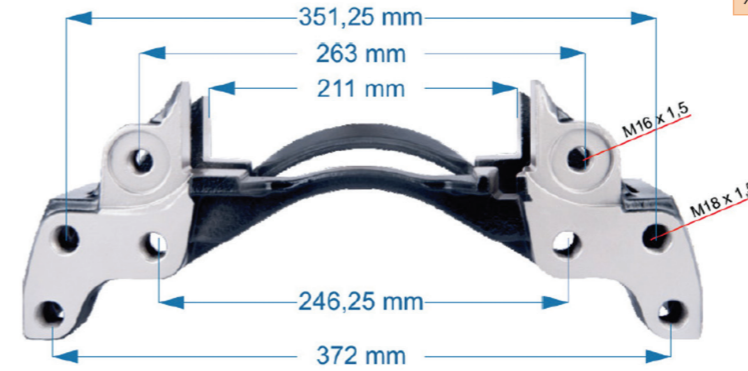

CALIPER CARRIER

Name: Caliper Carrier For Daf LF55 -R 950057

OEM №	Product №	Qty.
	950057	
	Product description