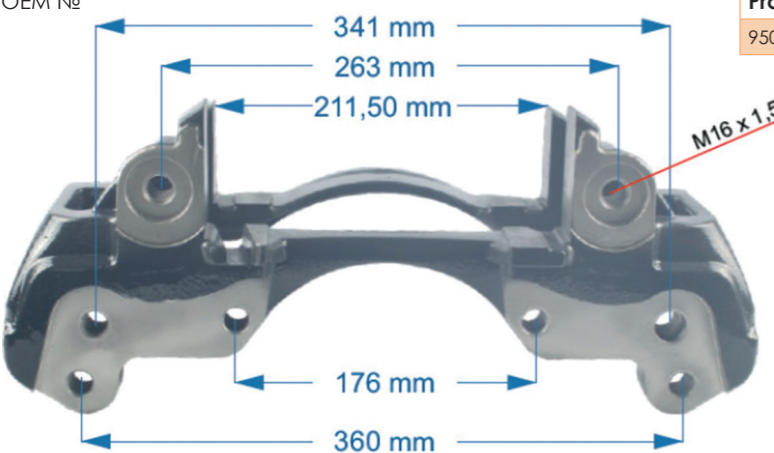

Name: Caliper Carrier R 950186

OEM №	Product №	Qty.
	950186	Product description