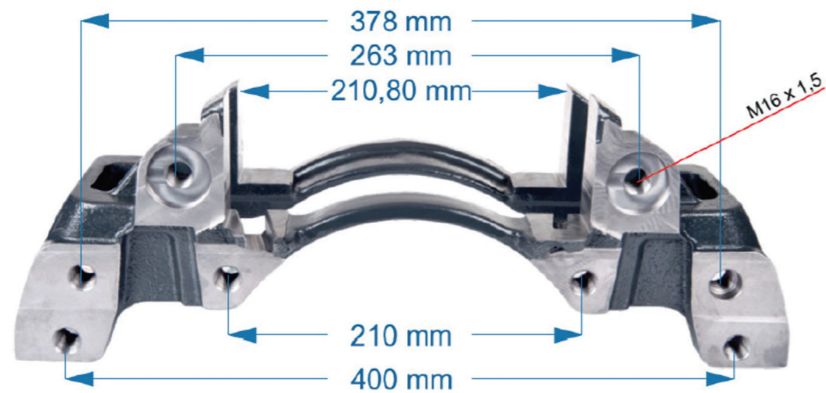

Name: Caliper Carrier -R- For Saf Axle 534014

OEM №	Product №	Qty.
	534014	Product description