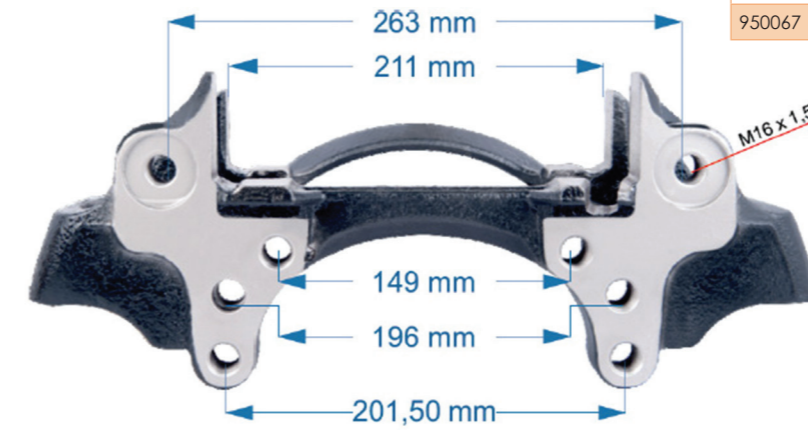

CALIPER CARRIER

Name: Caliper Carrier For Schmitz -R		950067
OEM №	Product №	Qty.
	950067	Product description

Name: Caliper Carrier For Schmitz -L		950066
OEM №	Product №	Qty.
	950066	Product description