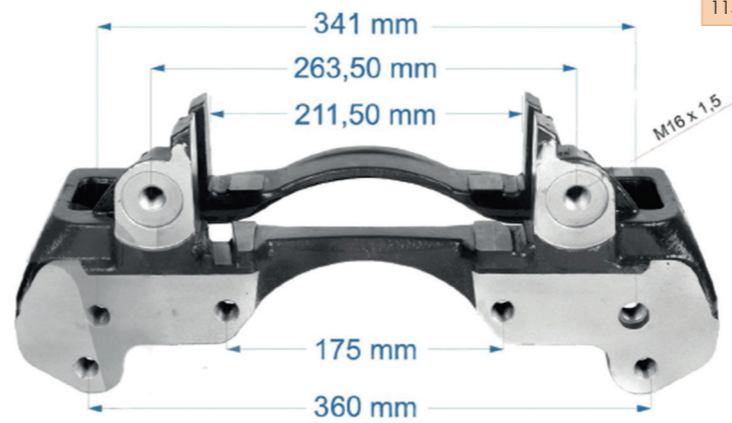

OEM №	Product №	Qty.
	1155131	Product description

Name: Caliper Carrier For Hendrickson Trailer - R 1155132

OEM №	Product №	Qty.
	1155132	Product description

Name: Caliper Carrier Walx Axle - L 1155064

OEM №	Product №	Qty.
	1155064	Product description