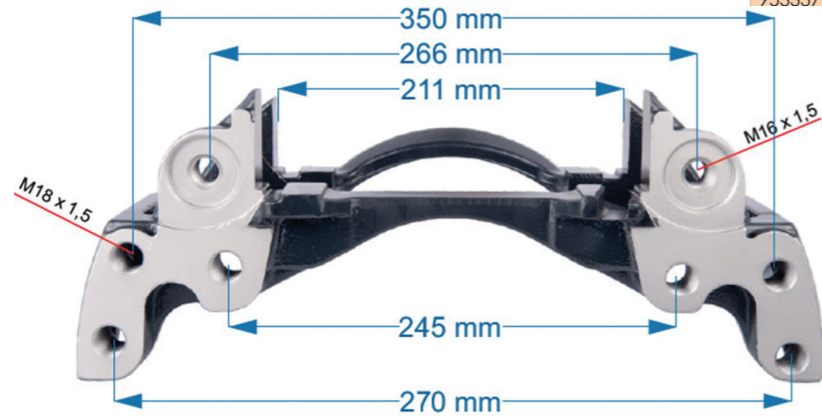

CALIPER CARRIER

Name: Caliper Carrier R		953337
OEM №	Product №	Qty.
	953337	Product description