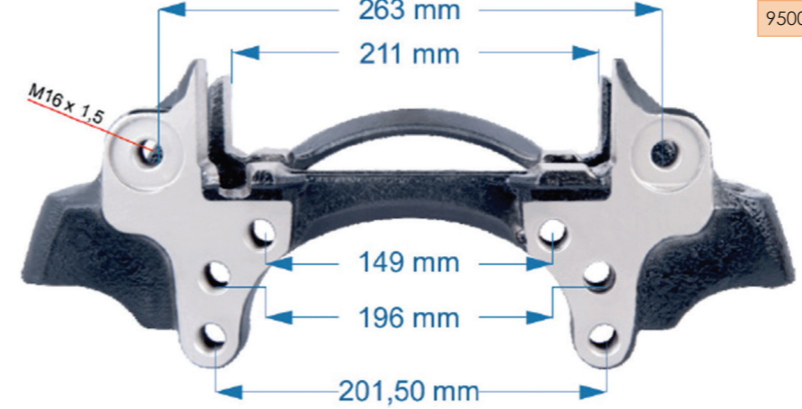

Name: Caliper Carrier For Schmitz -L 950066

OEM №	Product №	Qty.
	950066	
Product description