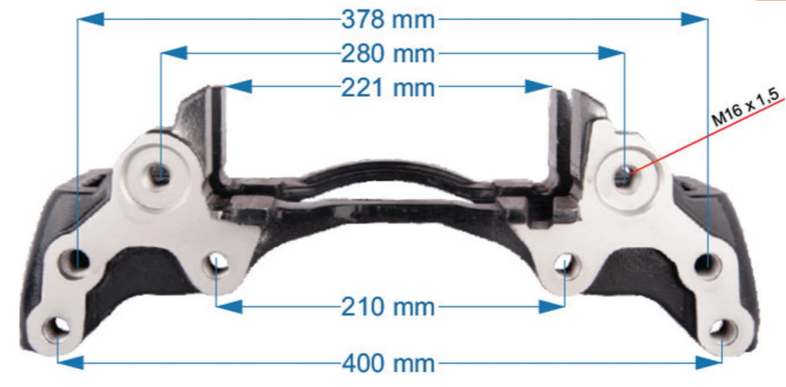

Product description	Qty.
Caliper Guide & Bush Repair Kit	1
Brake Lining Plate L	1
Pinion Shaft	1
Roller Bearing Set	1
Mechanism Repair Kit	1
Caliper Metal Cover	1
Caliper Leveller	1

Name: Caliper Carrier R **953798**

OEM №	Product №	Qty.
	953798