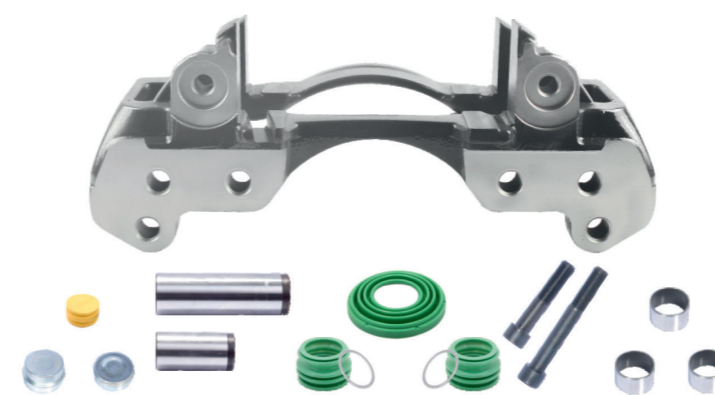

OEM №	Product №	Qty.
	953242	
	Product description	

CALIPER CARRIER

Name: Caliper Carrier Kit -R 1155072

OEM №	Product №	Qty.
	1155072	
	Product description	

Name: Caliper Carrier -L- Hendrickson 1155071

OEM №	Product №	Qty.
	1155071	
	Product description	