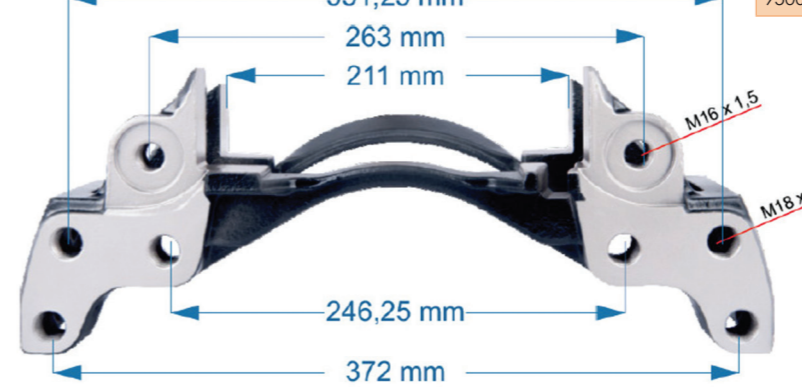

OEM №	Product №	Qty.
	950067	
Product description		

Name: Caliper Carrier For Schmitz -L 950066

OEM №	Product №	Qty.
	950066	
Product description		

Name: Caliper Carrier For Daf LF55 -R 950057

OEM №	Product №	Qty.
	950057	
Product description		