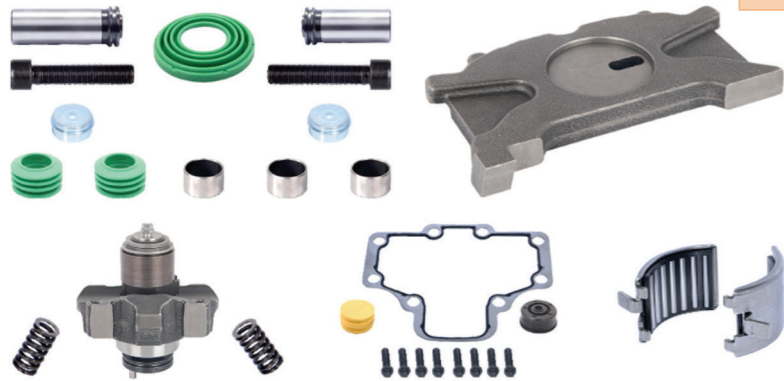

Name: Caliper Repair Kit Complete L 953223

OEM №	Product №	Qty.
	953223	1

Product description	Qty.
Caliper Guide & Bush Repair Kit	1
Brake Lining Plate L	1
Calibration Mechanism Set	1
Roller Bearing Set	1
Caliper Gasket Set	1