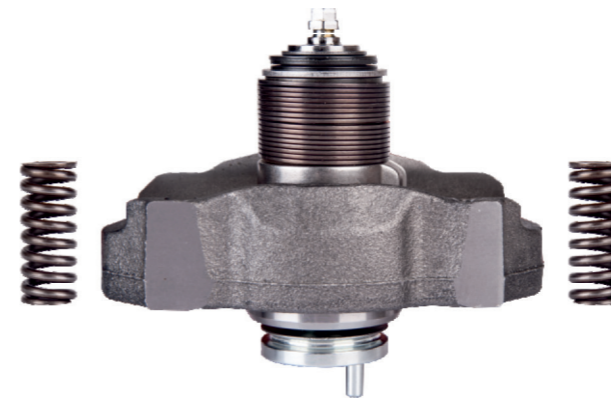

Name: Calibration Mechanism Set 923168

OEM №	Product №	Qty.
	923168	
	Product description