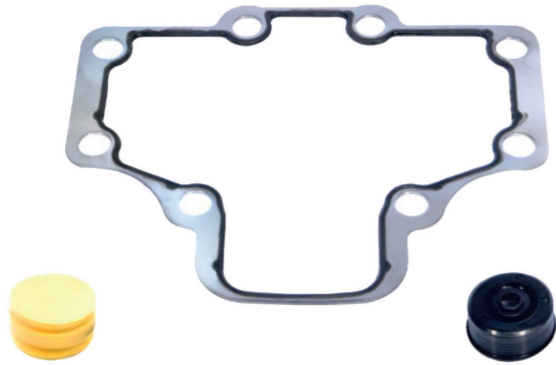

WABCO PAN 17

Name: Caliper Cover Set 500163

OEM №	17,5" ... SERIES	Product №	Qty.
		500163	
Product description			
		Gasket	1
		Plug	1
		Sealing Ring	1