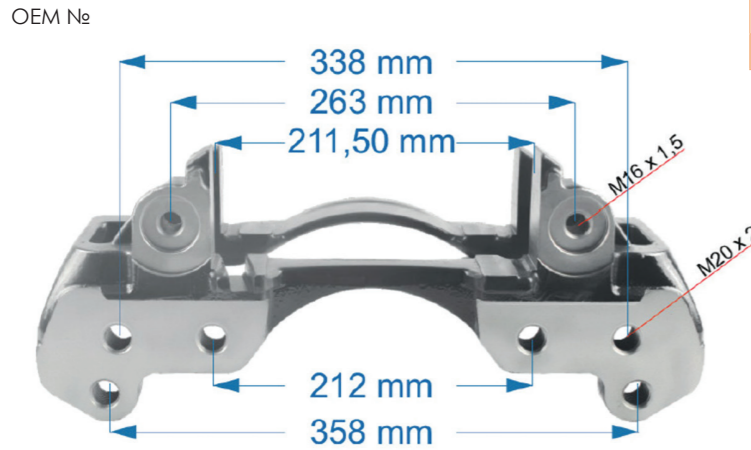

OEM №	Product №	Qty.
	950176	
	Product description	

Name: Caliper Carrier -L- Hendrickson Trailer 1155071