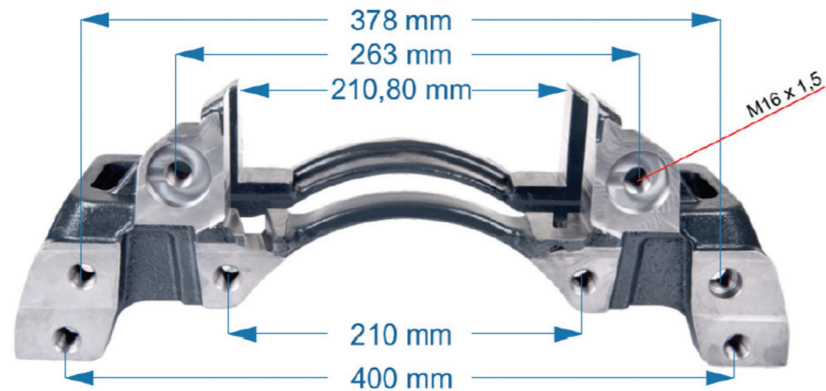

Name: Caliper Carrier -L- For Saf Axle 534015

OEM №	Product №	Qty.
	534015	Product description