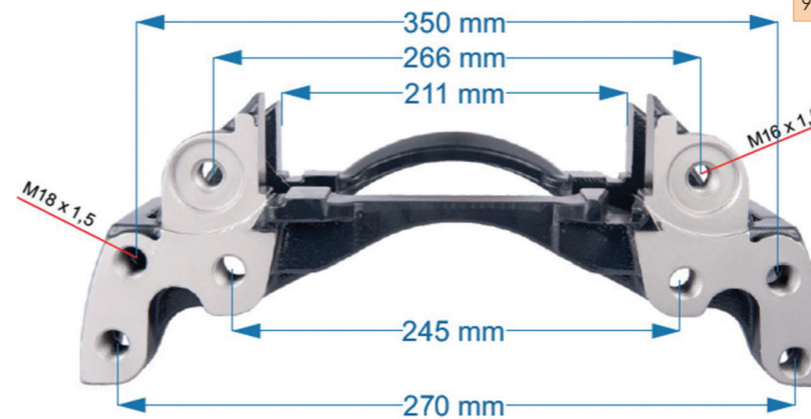

OEM №	Product №	Qty.
	950043	Product description

Name: Caliper Carrier For Dennis Enviro Bus -L 950044

OEM №	Product №	Qty.
	950044	Product description

Name: Caliper Carrier L 953338

OEM №	Product №	Qty.
	953338	Product description