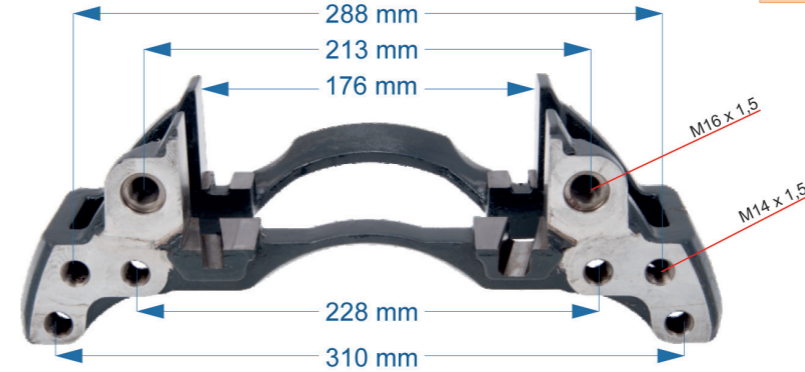

WABCO PAN 19

Name: Caliper Guide & Bush Repair Kit		512198	
OEM №	19,5"-22,5" ... SERIES	Product №	Qty.
		512198	
Product description			
Adjusting Mechanism	1	Bushing	3
Spring Ring Thin	1	Bolt Plug	1
Spring Ring Thick	1	Bolt Plug	1
Spring	1	Spring	1
Adjusting Screw	1	Washer	1
Dust Cover	1	Washer	1
Caliper Pin	1	Washer	1
Caliper Pin	1	Circlip	1
Pin Bolt	1	Adjusting Washer	1
Pin Bolt	1		
Bellow (Green)	2		
Washer	2		