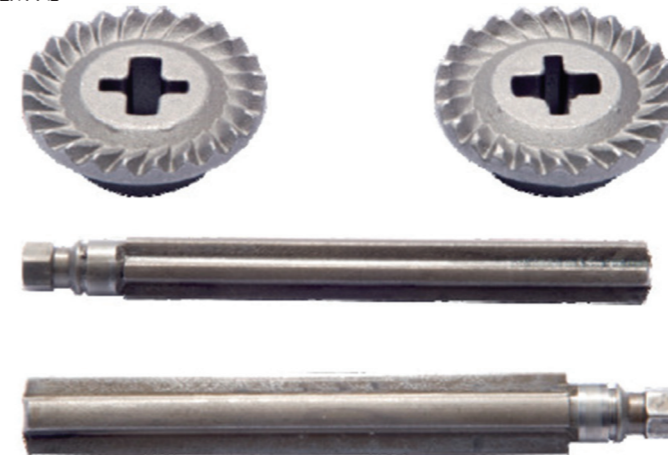

Name: Caliper Gear Repair Kit 1155078

OEM №	Product №	Qty.
	1155078	Product description