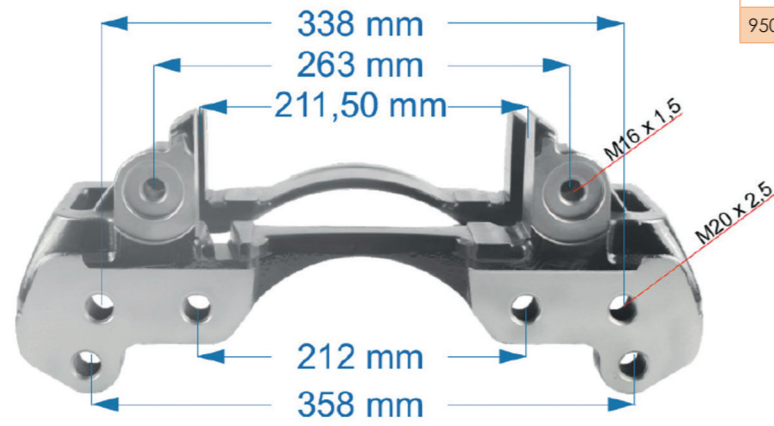

Name: Caliper Carrier -L- Hendrickson 950177

OEM №	Product №	Qty.
	950177	
	Product description	

CALIPER CARRIER

Name: Caliper Carrier -R- for Hendrickson 950176

OEM №	Product №	Qty.
	950176	Product description