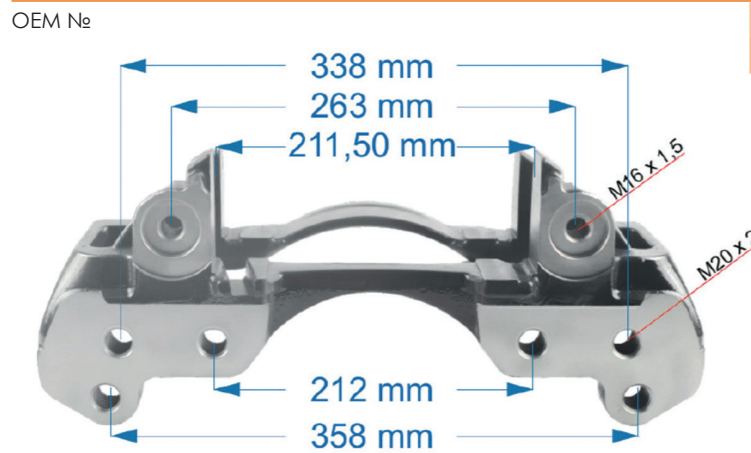

OEM №	Product №	Qty.
	950177	
	Product description	

Name: Caliper Carrier Walx Axle - R 1155065