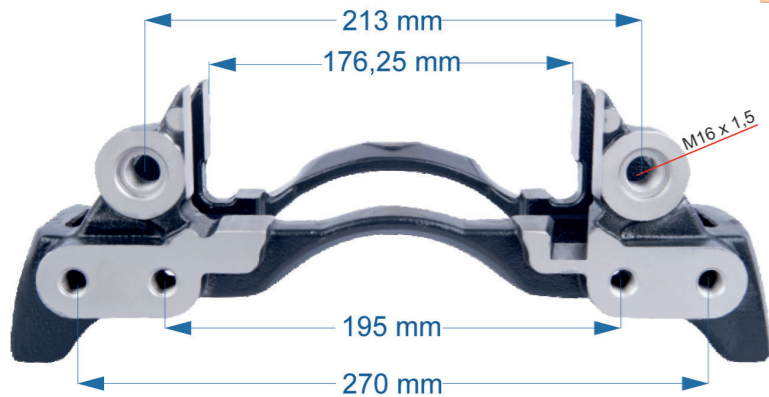

Name: Caliper Carrier L		949971	
OEM №		Product №	Qty.
		949971	Product description