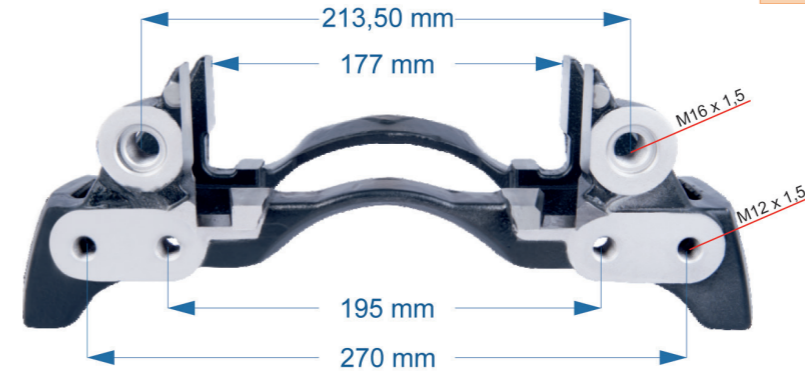

WABCO PAN 17

Name: Caliper Carrier		949973	
OEM №		Product №	Qty.
		949973	Product description