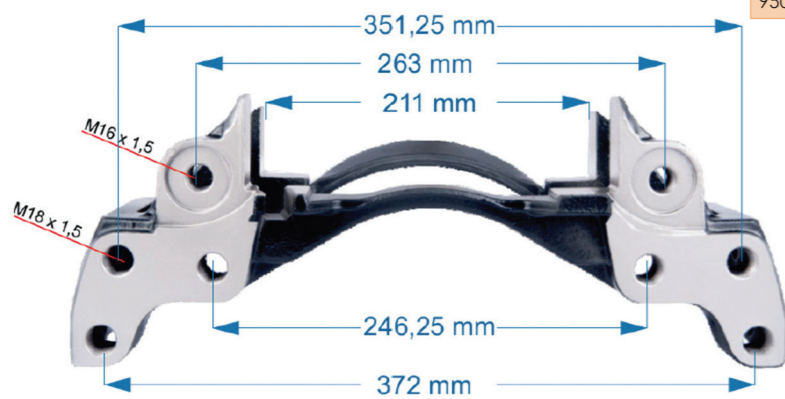

Name: Caliper Carrier For Daf LF55 -L		950056
OEM №	Product №	Qty.
	950056	Product description