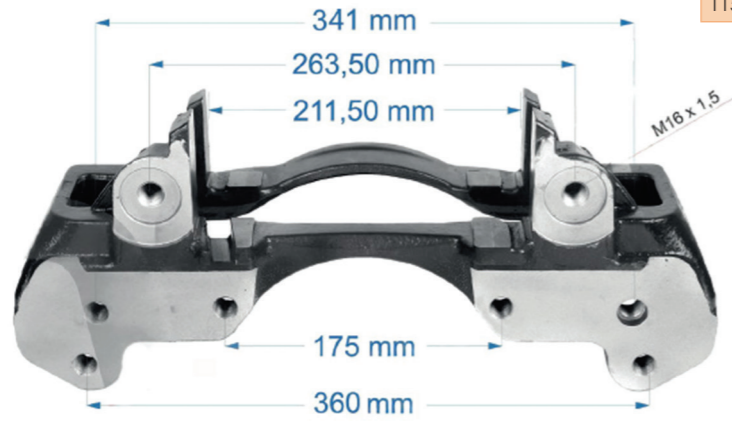

CALIPER CARRIER

Name: Caliper Carrier Walx Axle - R 1155065

OEM №	Product №	Qty.
	1155065	
	Product description