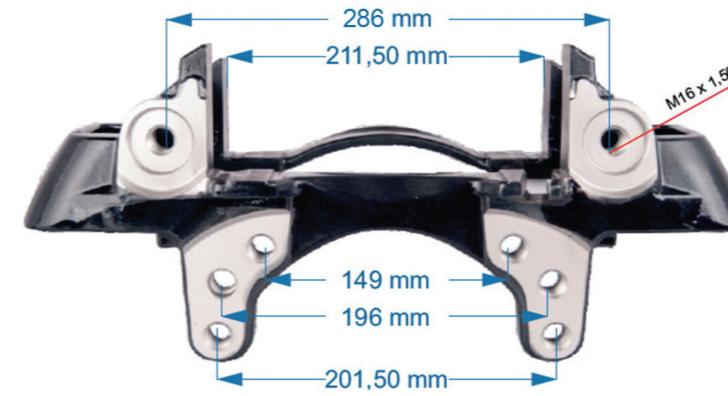

OEM №	Product №	Qty.
	957253	
	Product description	

Name: Caliper Carrier R 957292

OEM №	Product №	Qty.
	957292	
	Product description	

CALIPER CARRIER

Name: Caliper Carrier R 957282

OEM №	Product №	Qty.
	957282	
	Product description	