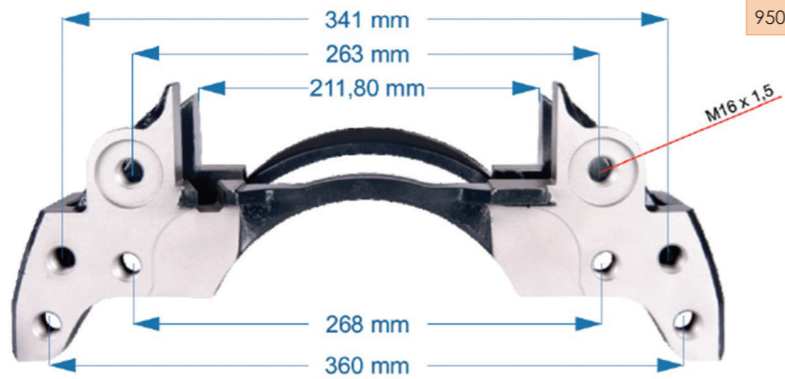

Name: Caliper Carrier For SAF Axle -R 950070

OEM №	Product №	Qty.
	950070	
Product description