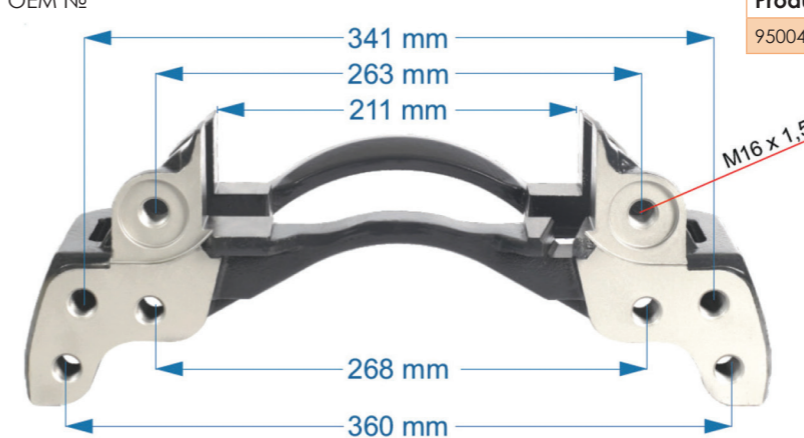

Name: Caliper Carrier For Dennis Enviro Bus -L 950044

OEM №	Product №	Qty.
	950044	Product description