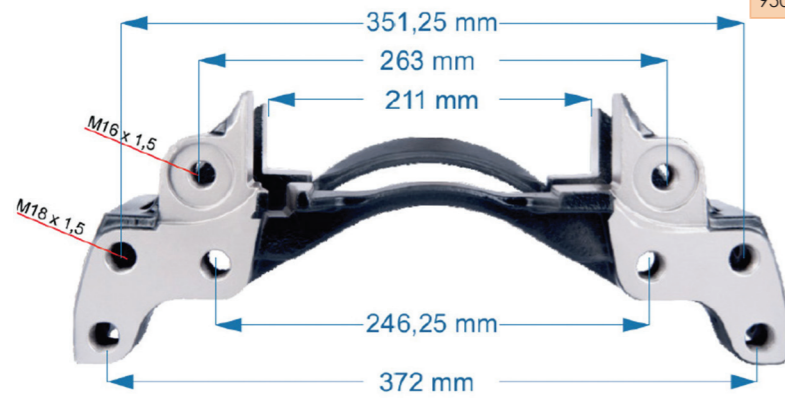

CALIPER CARRIER

Name: Caliper Carrier For Schmitz -R		950067
OEM №	Product №	Qty.
	950067	Product description

Name: Caliper Carrier For Schmitz -L		950066
OEM №	Product №	Qty.
	950066	Product description