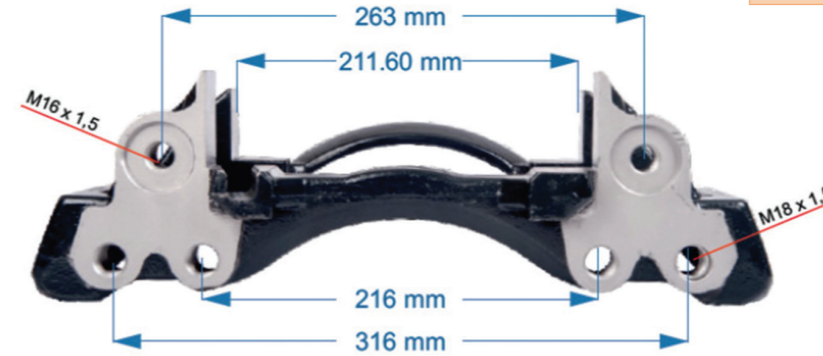

CALIPER CARRIER

Name: Caliper Carrier L 950054

OEM №	Product №	Qty.
	950054	Product description

Name: Caliper Carrier R 1130415

OEM №	Product №	Qty.
	1130415	Product description

Name: Caliper Carrier For Schmitz Axle -L 950179