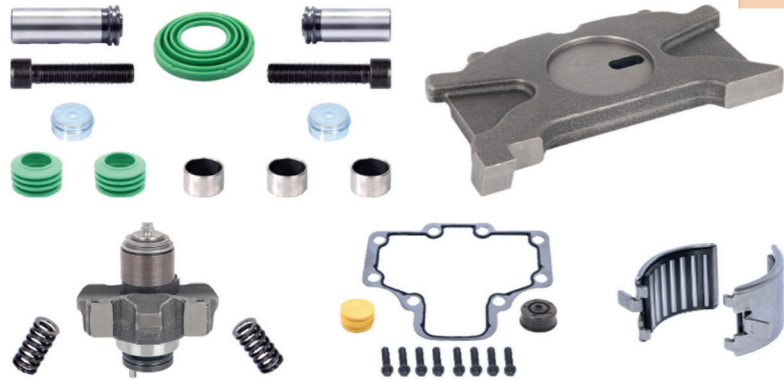

Name: Caliper Repair Kit Complete R 953222

OEM №	Product №	Qty.
	953222	1

Product description	Qty.
Caliper Guide & Bush Repair Kit	1
Brake Lining Plate R	1
Calibration Mechanism Set	1
Roller Bearing Set	1
Caliper Gasket Set	1