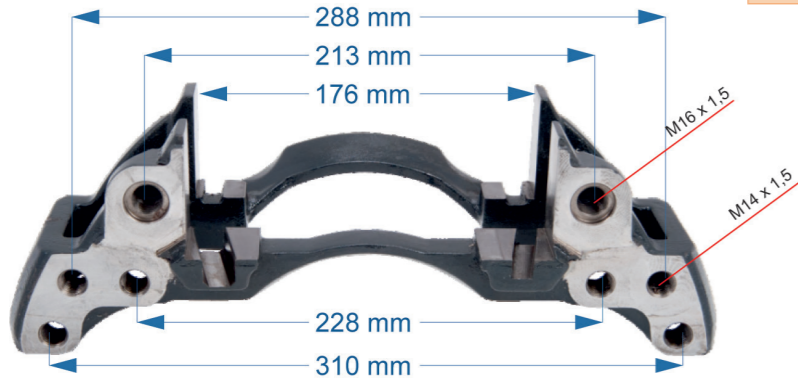

WABCO PAN 17

Name: Caliper Carrier L		533986	
OEM №	17,5" ... SERIES	Product №	Qty.
		533986	Product description