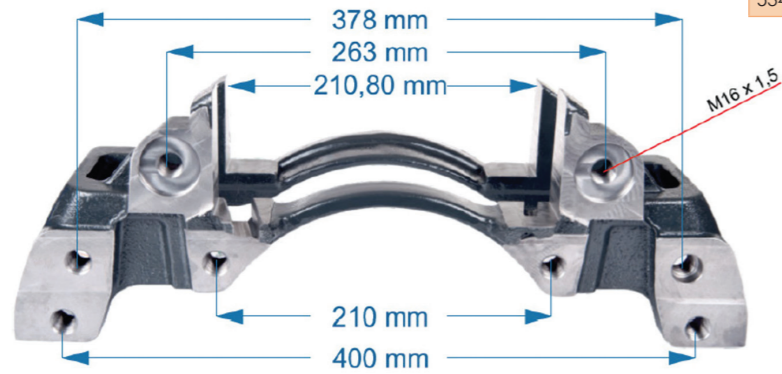

Name: Caliper Carrier -L- For Saf Axle 534015

OEM №	Product №	Qty.
	534015	
	Product description