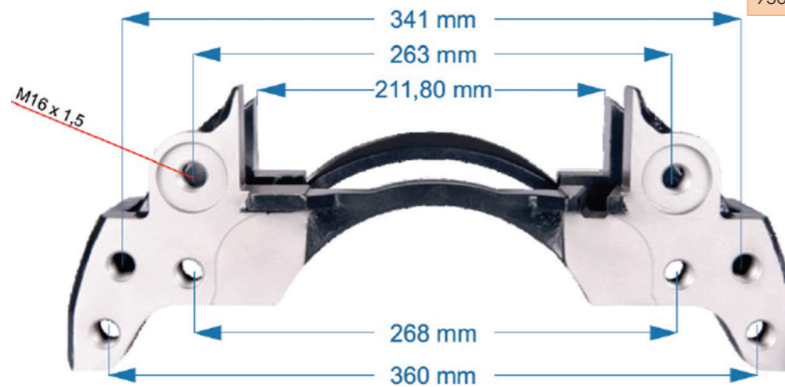

Name: Caliper Carrier For SAF Axle -L 950071

OEM №	Product №	Qty.
	950071	
Product description