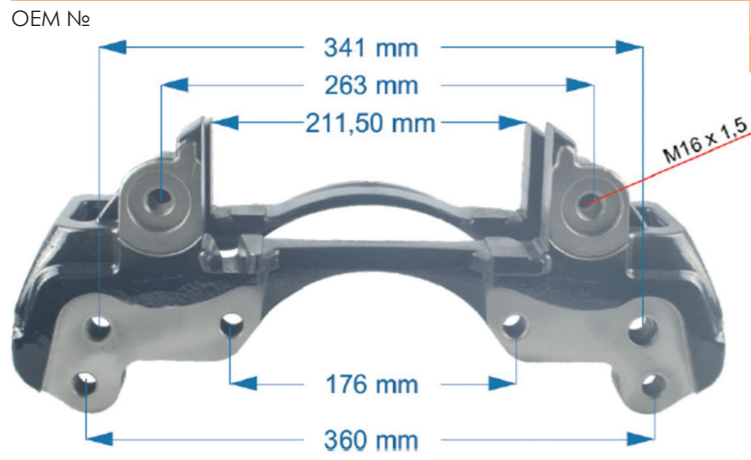

WABCO PAN 22-1

Name: Caliper Carrier For Walx Axle -L 950187

OEM №	Product №	Qty.
	950187	
	Product description