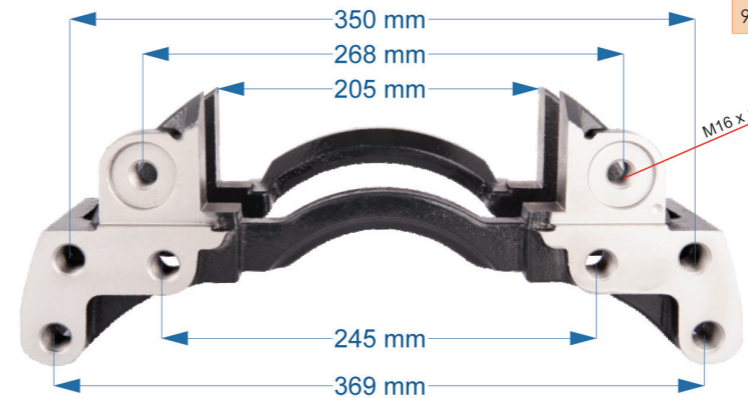

OEM №	Product №	Qty.
	950057	
	Product description	

Name: Caliper Carrier -L- For Saf Axle 534015

OEM №	Product №	Qty.
	534015	
	Product description	

Name: Caliper Carrier Renault Midlum 950357

OEM №	Product №	Qty.
	950357	
	Product description	
	Caliper Carrier	1