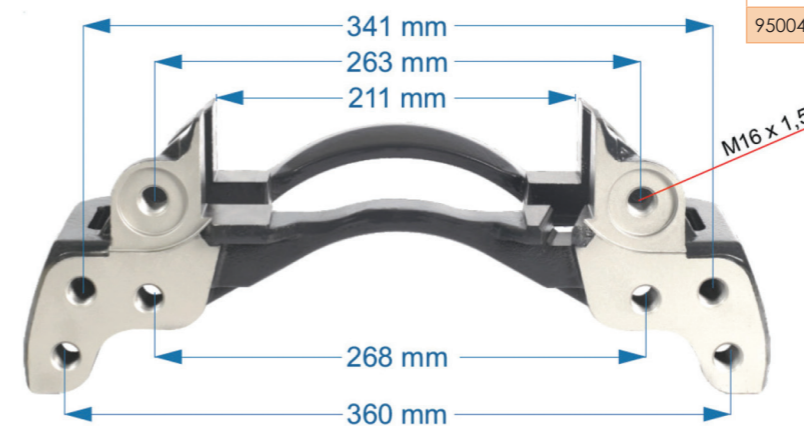

CALIPER CARRIER

Name: Caliper Carrier For Dennis Enviro Bus -R 950043

OEM №	Product №	Qty.
	950043	Product description