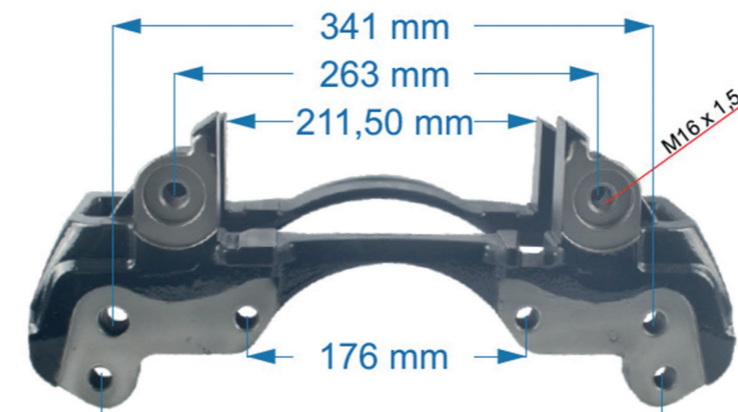

Name: Caliper Carrier -L 953241

OEM №	Product №	Qty.
	953241	1

Product description	Qty.
	1