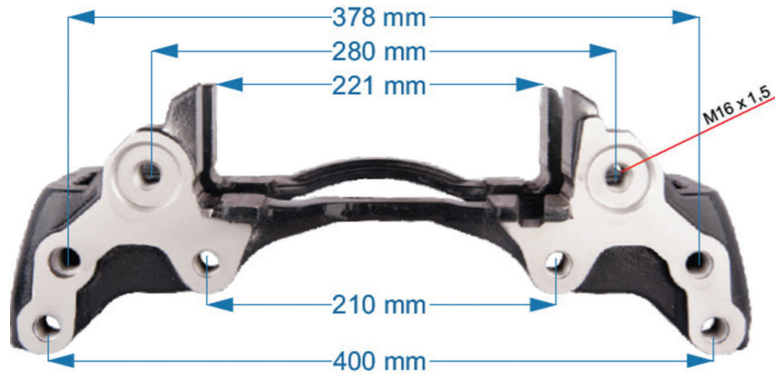

WABCO MAXX22 MERCEDES TYPE

Name: Caliper Carrier L		953795
OEM №	Product №	Qty.
	953795	Product description