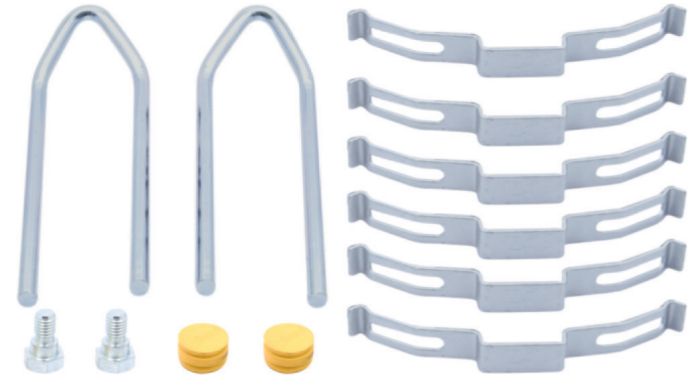

Name: Caliper Screw 509762

OEM №	17,5" ... SERIES	Product №	Qty.
		509762	

Product description	Qty.
Adjusting Screw	1

Name: Caliper Brake Pad Retainer Kit 949988

OEM №	Product №	Qty.
	949988	

Product description	Qty.