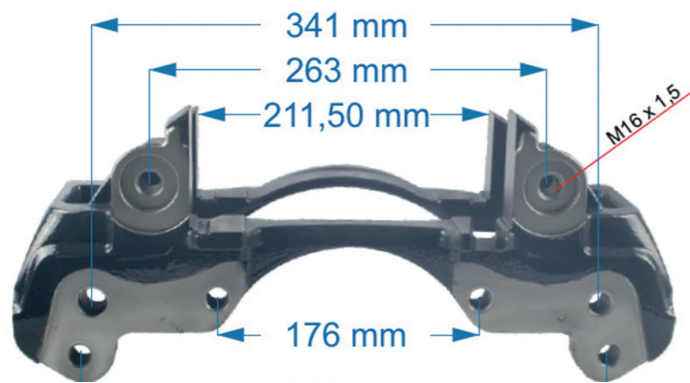

OEM №	Product №	Qty.
	953242	
	Product description	

CALIPER CARRIER

Name: Caliper Carrier Kit -R 1155072

OEM №	Product №	Qty.
	1155072	
	Product description	

Name: Caliper Carrier -L- Hendrickson 1155071

OEM №	Product №	Qty.
	1155071	
	Product description	