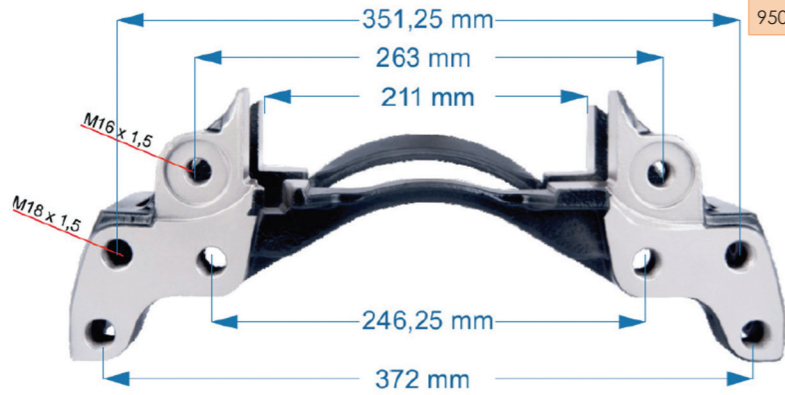

WABCO PAN 19

Name: Caliper Carrier For Daf LF55 -L 950056

OEM №	Product №	Qty.
	950056	Product description