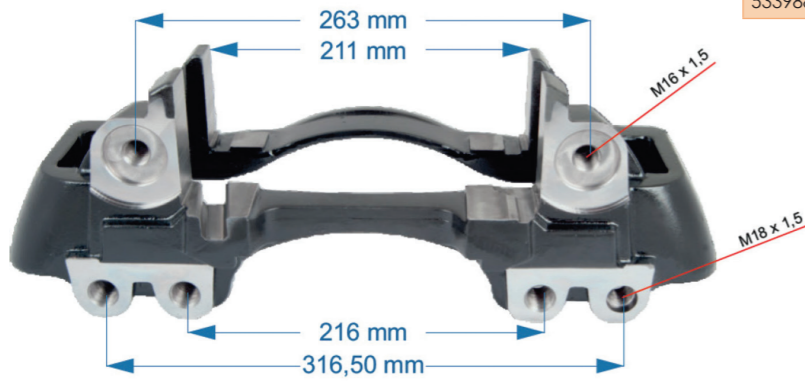

Name: Caliper Carrier For SAF Axle -L 533988

OEM №	Product №	Qty.
	533988	Product description