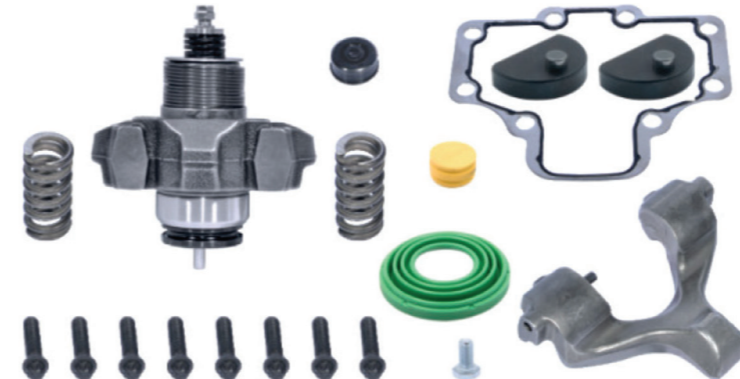

OEM №	Product №	Qty.
	950023	Product description

Name: Caliper Clamping Unit Kit 950029

OEM №	Product №	Qty.
	950029	Product description

Product description	Qty.
Caliper Gasket Set	1
Calibration Mechanism Set	1
Caliper Leveller	1
Thrust Piece	2
Dust Cover Green	1
Caliper Bolt	8