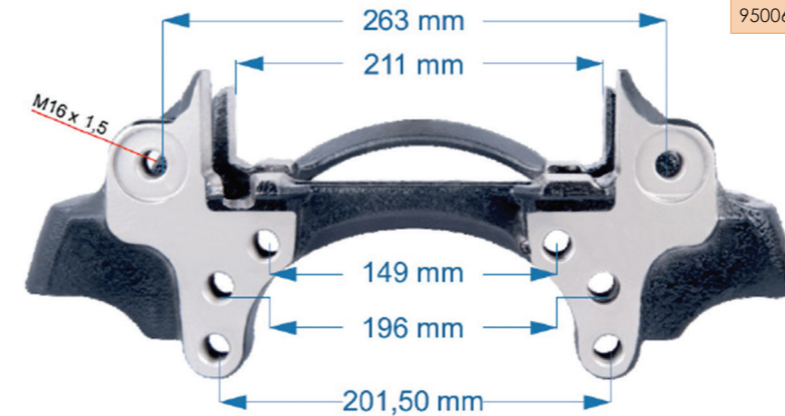

CALIPER CARRIER

Name: Caliper Carrier For Schmitz -R		950067
OEM №	Product №	Qty.
	950067	Product description

Name: Caliper Carrier For Schmitz -L		950066
OEM №	Product №	Qty.
	950066	Product description