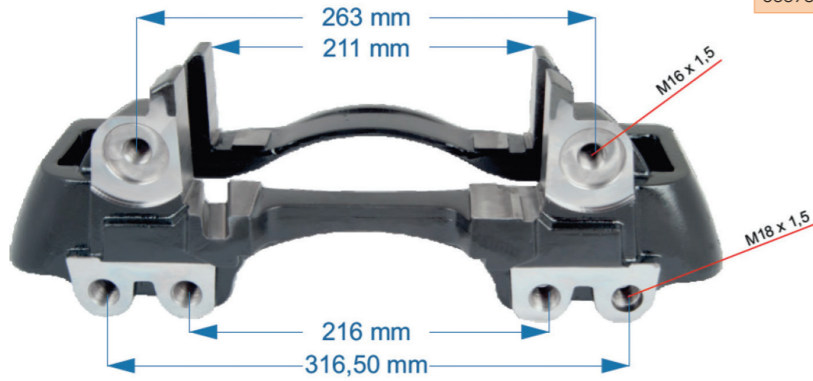

WABCO PAN 22-1

Name: Caliper Carrier For SAF Axle -L 533988

OEM №	Product №	Qty.
	533988	Product description