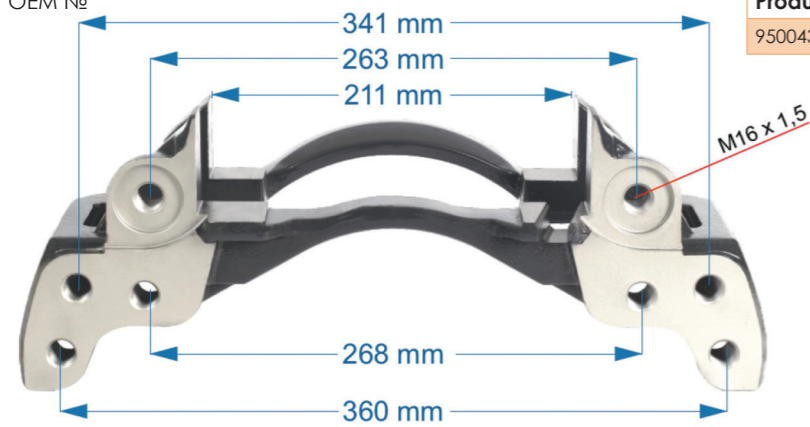

Name: Caliper Carrier For Dennis Enviro Bus -R 950043

OEM №	Product №	Qty.
	950043	Product description