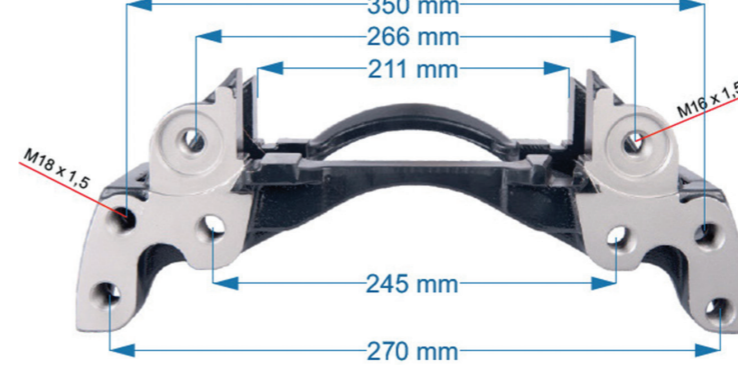

WABCO MAXX19

Name: Caliper Carrier L 953338

OEM №	Product №	Qty.
	953338	Product description

Name: Caliper Carrier R 953337

OEM №	Product №	Qty.
	953337	Product description

WABCO MAXX22 MAN TYPE

Name: Caliper Guide & Bushing Repair Kit 537344