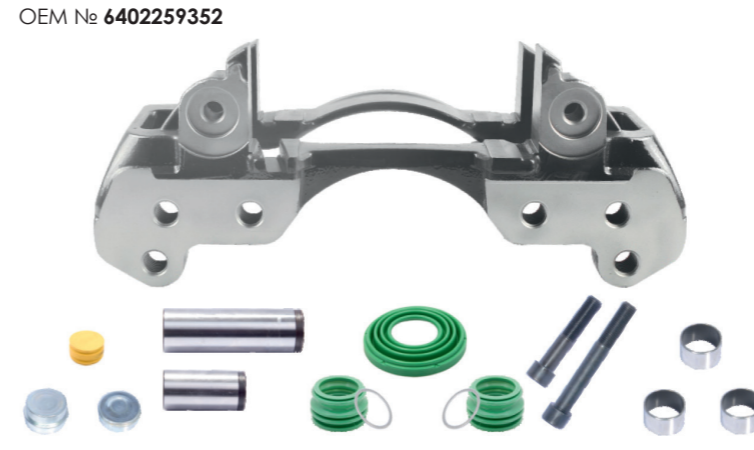

OEM №	Product №	Qty.
6402259352	1155071	
	Product description	
	Caliper Guide & Bush Repair Kit	1
	Caliper Carrier R	1

Name: Caliper Carrier -L- Hendrickson 950177