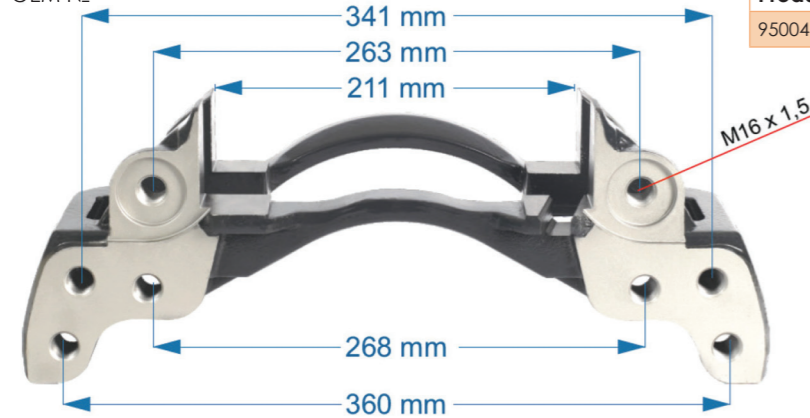

Name: Caliper Carrier For Dennis Enviro Bus -L 950044

OEM №	Product №	Qty.
	950044	Product description