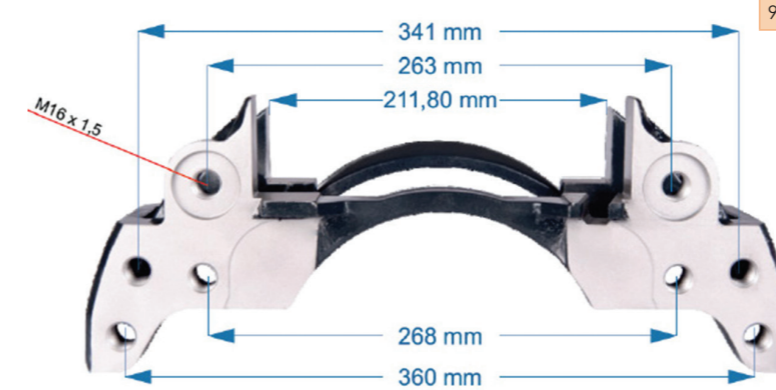

Name: Caliper Carrier For SAF Axle -L 950071

OEM №	Product №	Qty.
	950071	
	Product description