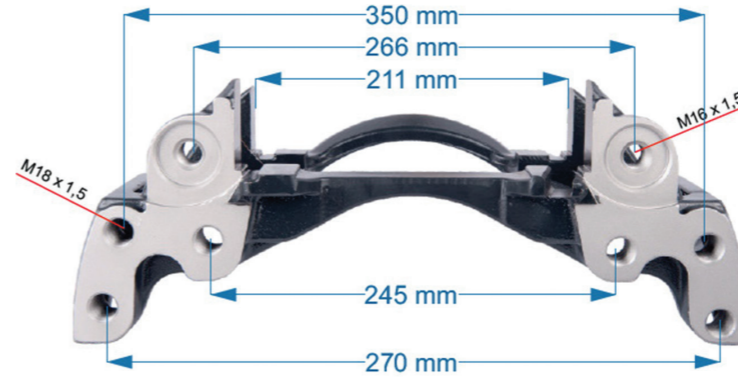

WABCO MAXX19

Name: Caliper Carrier L 953338

OEM №	Product №	Qty.
	953338	Product description