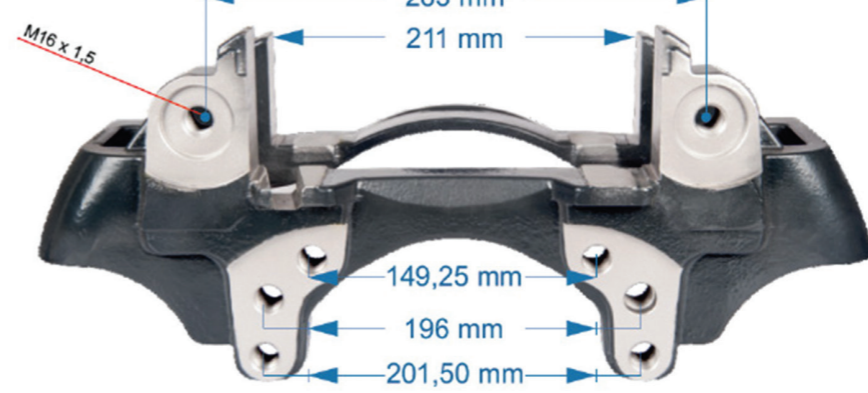

Name: Caliper Carrier For Schmitz Axle -L 950179

OEM №	Product №	Qty.
	950179	Product description