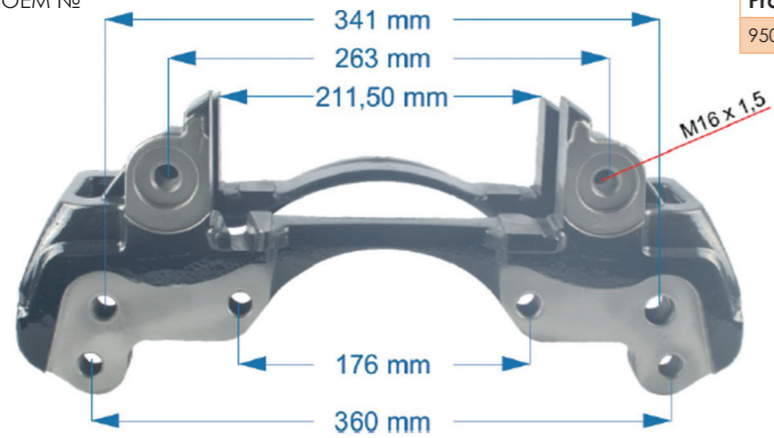

Name: Caliper Carrier For Walx Axle -L 950187

OEM №	Product №	Qty.
	950187	Product description