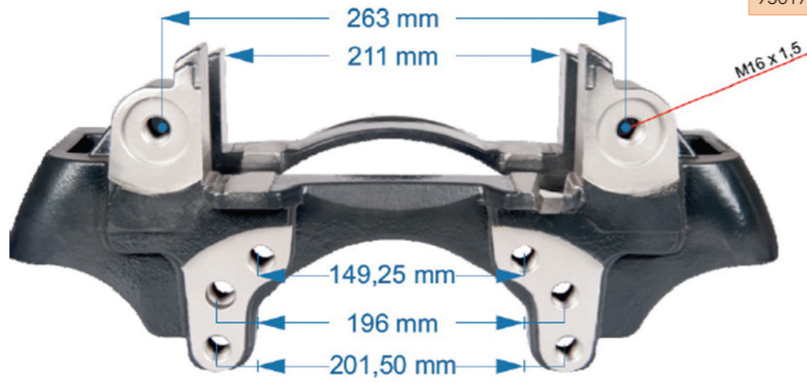

CALIPER CARRIER

Name: Caliper Carrier For Schmitz Axle -R 950178

OEM №	Product №	Qty.
	950178	
	Product description