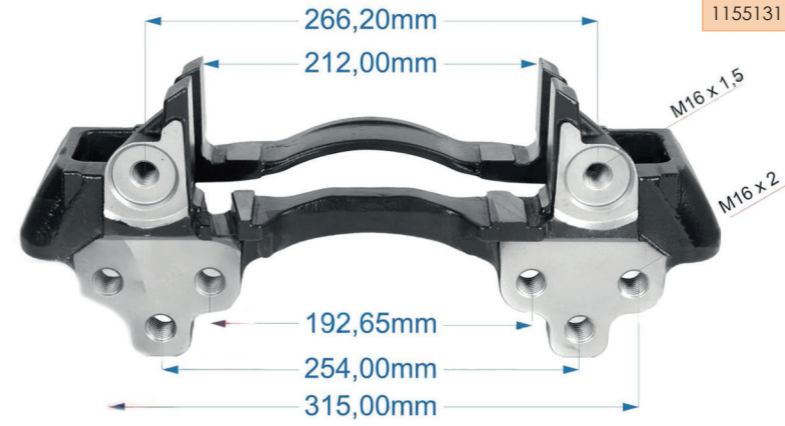

CALIPER CARRIER

Name: Caliper Carrier For Hendrickson Trailer - L 1155131

OEM №	Product №	Qty.
	1155131	Product description