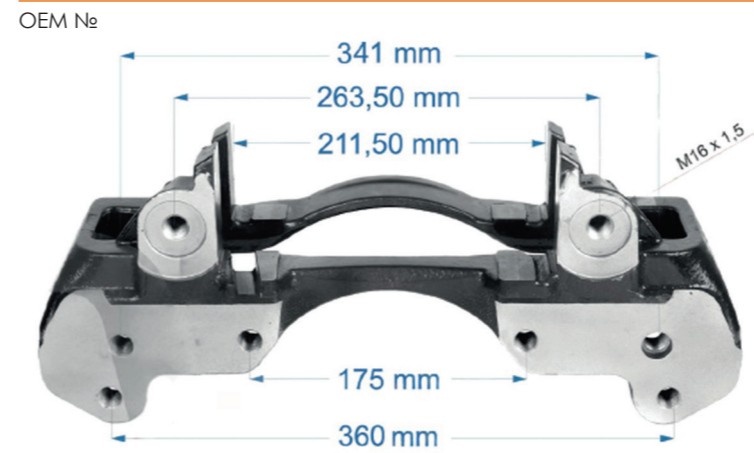

OEM №	Product №	Qty.
	1155065	
	Product description