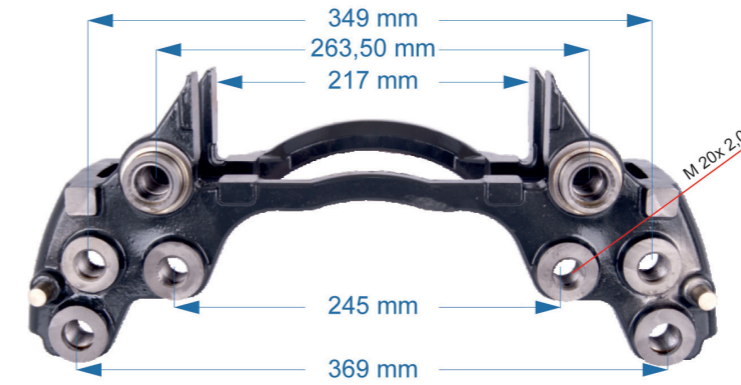

CALIPER CARRIER

Name: Caliper Carrier For Volvo		532036	
OEM №	C DUCO SERIES	Product №	Qty.
68323828		532036