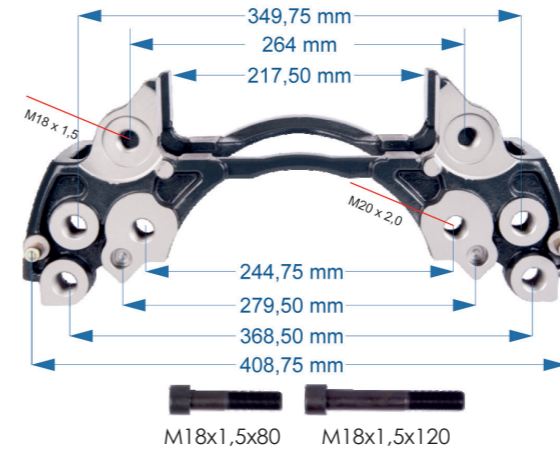

CALIPER CARRIER

Name: Caliper Carrier For Ror Axle		550755	
OEM №	MCK1319 – 68327462 – 68325306	ELSA 195-225 SERIES	Product №
			Qty.
			550755