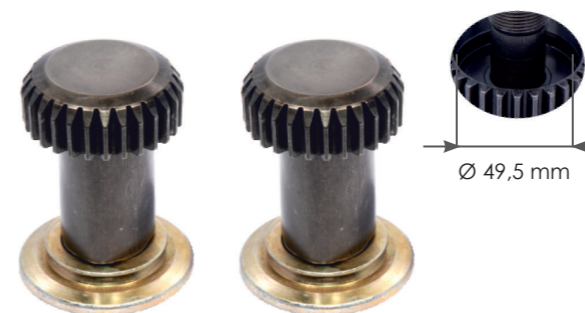

ELSA2

Name: Calibraton Gear -R- Manual 500144

OEM №	ELSA2 SERIES	Product №	Qty.
		500144	
		ADJUSTING GEAR R	1
		Caliper Spring	1

Name: Calibraton Gear -L- Manual 500092

OEM №	ELSA2 SERIES	Product №	Qty.
		500092	
		ADJUSTING GEAR L	1
		Caliper Spring	1