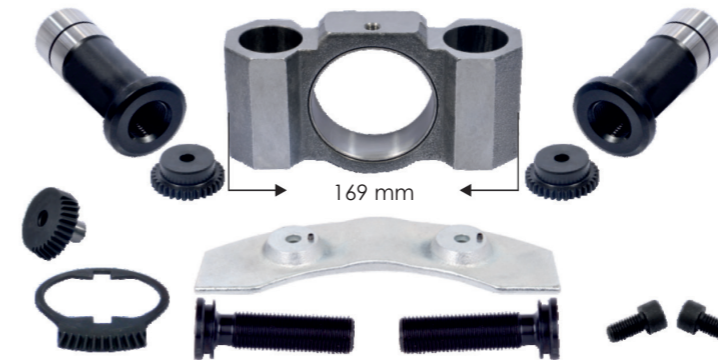

DX225

Name: Caliper Repair Kit -L-		1163556	
OEM №	DX225 SERIES	Product №	Qty.
		1163556