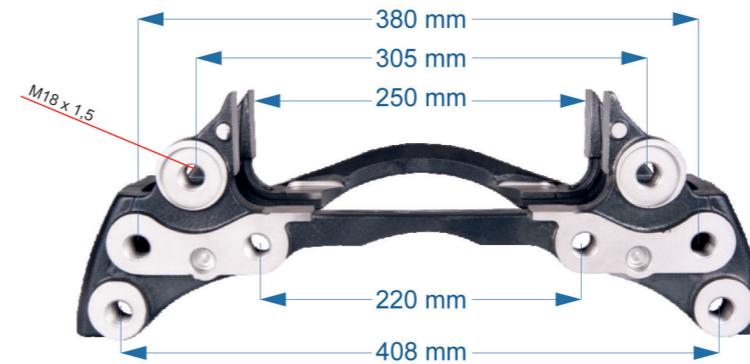

Name: Caliper Carrier For ROR Axle		586467	
OEM №	68324200	ELSA2 SERIES	Product №
			Qty.
			586467