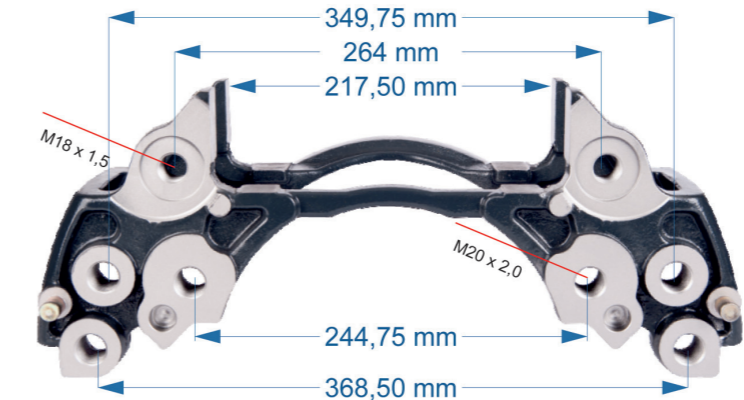

Caliper Carrier	1
Caliper Pin Bolt M18x1,5x120	1
Caliper Pin Bolt M18x1,5x80	1

Name: Caliper Carrier		1163629	
OEM №	ELSA225 SERIES	Product №	Qty.
		1163629	

ELSA195 – 225

Name: Caliper Carrier For Meritor Elsa Series		1163635	
OEM № 3215G1593	EX225H SERIES	Product №	Qty.
		1163635	