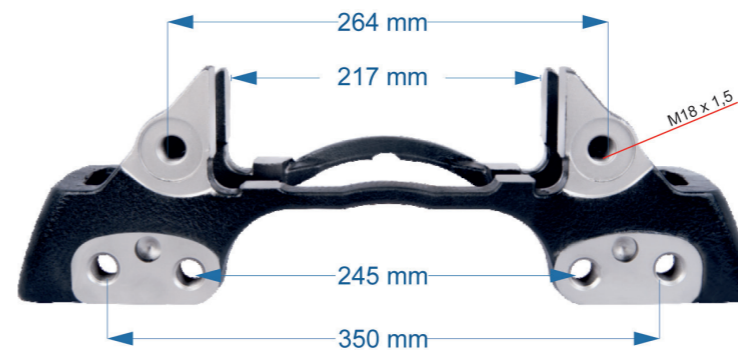

Caliper Carrier For Ror Axle	1
Caliper Bolt	M14x1,5x40 4
Caliper Pin Bolt	M18x1,5x120 1
Caliper Pin Bolt	M18x1,5x80 1
Caliper Dust Cover	2

Name: Caliper Carrier For Ror Axle **1163692**

OEM № **68325994** ELSA225 SERIES

Product №	Qty.
1163692