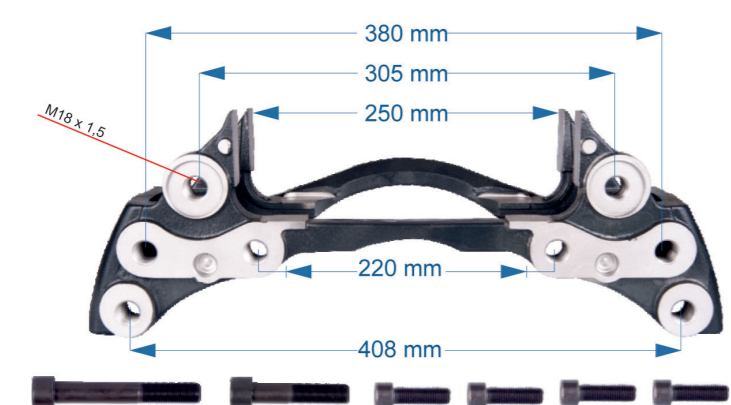

Caliper Carrier For Ror Axle	1
Caliper Pin Bolt	M18x1,5x120 1
Caliper Pin Bolt	M18x1,5x80 1
Caliper Pin Dust Cover	2
Caliper Carrier Bolt	M16x1,5x40 4

Name: Caliper Carrier Kit **1164466**

OEM № **MCK1138** ELSA2 SERIES

Product №	Qty.
1164466