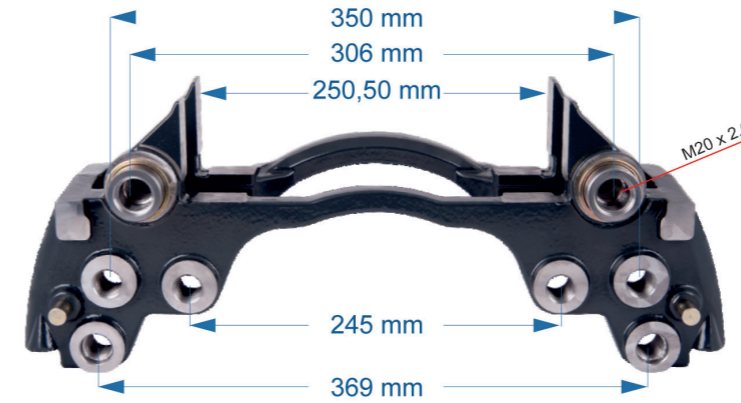

Name: Caliper Carrier For Volvo		532043	
OEM № 68322778	D DUCO SERIES	Product №	Qty.
		532043