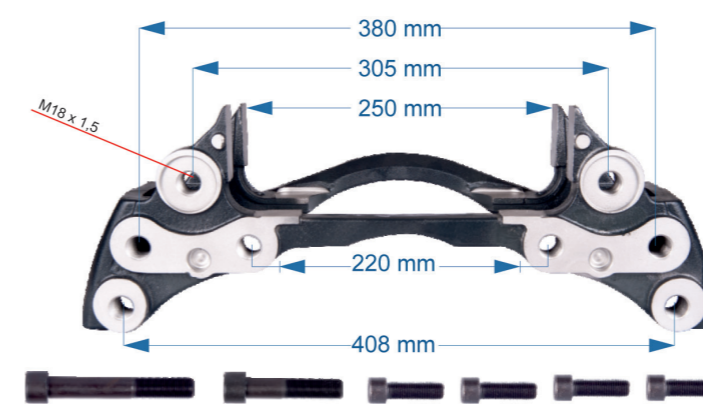

ELSA2

Name: Caliper Carrier Kit		1164466	
OEM № MCK1138	ELSA2 SERIES	Product №	Qty.
		1164466