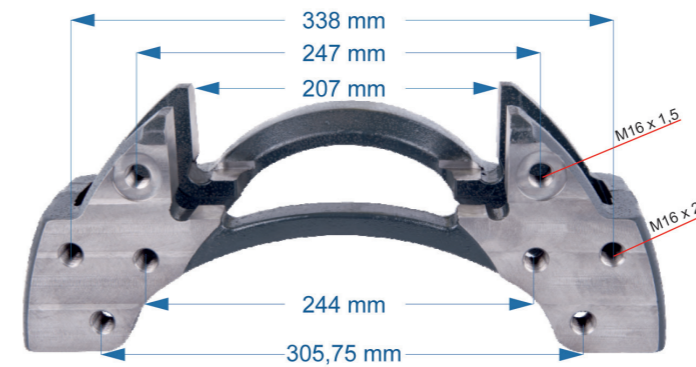

Name: Caliper Carrier For Ror Axle		532042	
OEM № MCK1185	DX195 SERIES	Product №	Qty.
		532042