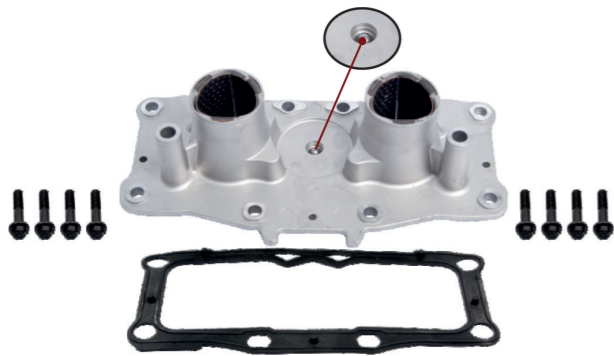

Name: Caliper Mechanism Cover **1164229**

OEM №	ELSA2 SERIES	Product №	Qty.
		1164229	
		Calibration Mechanism Cap	1
		Caliper Cover Gasket	1
		Caliper Cover Bolt M8x1,25x45	8