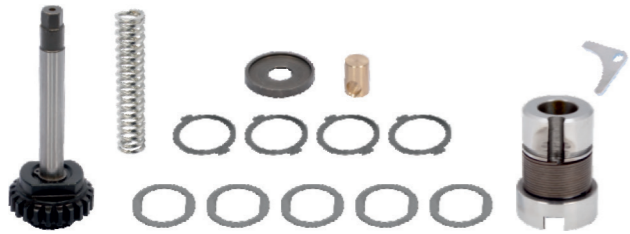

ELSA1

Name: Caliper Adjusting Mechanism -R- 1164155

OEM №	ELSA1 SERIES	Product №	Qty.
		1164155	

Name: Calibration Mechanism -L- 1164145

OEM №	ELSA1 SERIES	Product №	Qty.
MCK1211		1164145