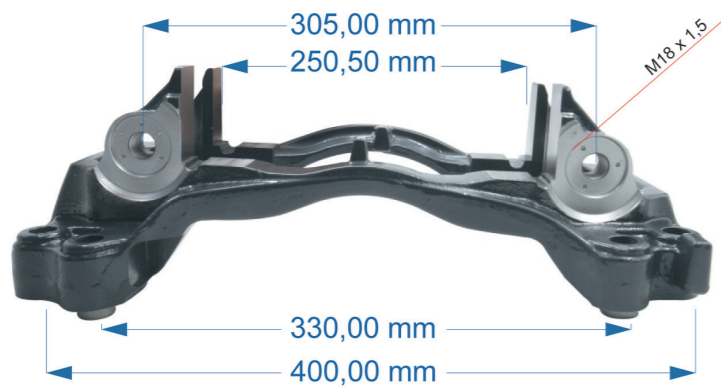

Name: Caliper Carrier - R		1163623	
OEM № MCK1636	ELSA225 SERIES	Product №	Qty.
		1163623