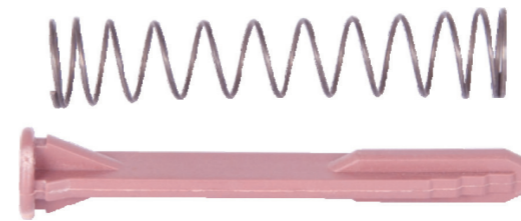

Name: Indicator Bar 1163950

OEM № SJ4111

DUCO SERIES

Product №	Qty.
1163950