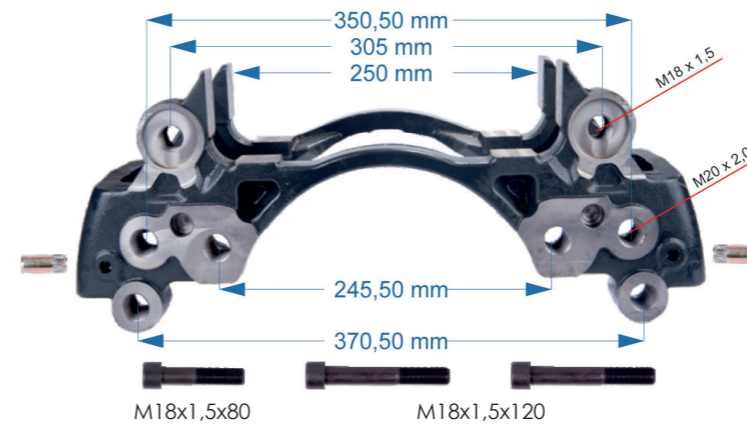

ELSA195 – 225

Name: Caliper Carrier For Renault Truck 440		1163704	
OEM №	ELSA195 SERIES	Product №	Qty.
		1163704	

Name: Caliper Carrier For Ror Axle		1163700	
OEM № 68324660	ELSA195 SERIES	Product №	Qty.
		1163700	

Name: Caliper Carrier For Ror Axle		532044	
OEM № MCK1252	ELSA195 SERIES	Product №	Qty.
		532044	

Caliper Carrier For Ror Axle		1
Caliper Bolt	M18x1,5x80	1
Caliper Bolt	M18x1,5x120	1

ELSA195 – 225

Name: Caliper Carrier For Renault 440 & Volvo		532047	
OEM № MCK1322 – MCK1297 – 63827466	ELSA195-225 SERIES	Product №	Qty.
		532047	

Caliper Carrier For Renault 440 Truck		1
Caliper Bolt	M18x1,5x120	1
Caliper Bolt	M18x1,5x80	1

Name: Caliper Carrier For Ror Axle		1163697	
OEM № 68325306 – 68327462	ELSA225 SERIES	Product №	Qty.
		1163697	

Name: Caliper Carrier For Ror Axle		550755	
OEM № MCK1319 – 68327462 – 68325306	ELSA195-225 SERIES	Product №	Qty.
		550755	

Caliper Carrier For Ror Axle		1
Caliper Bolt	M18x1,5x80	1
Caliper Bolt	M18x1,5x120	1