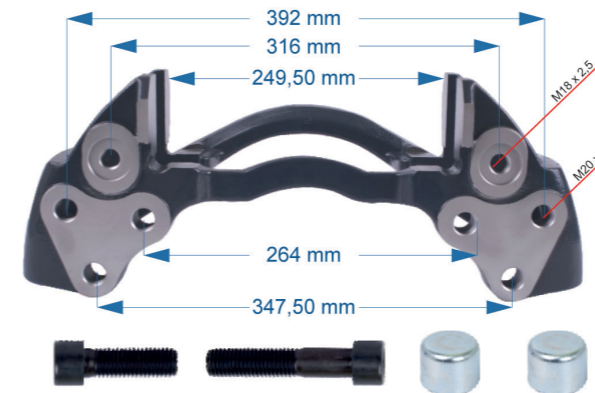

Name: Caliper Seal		1163693	
OEM № MCK1195	DX225 SERIES	Product №	Qty.
		1163693