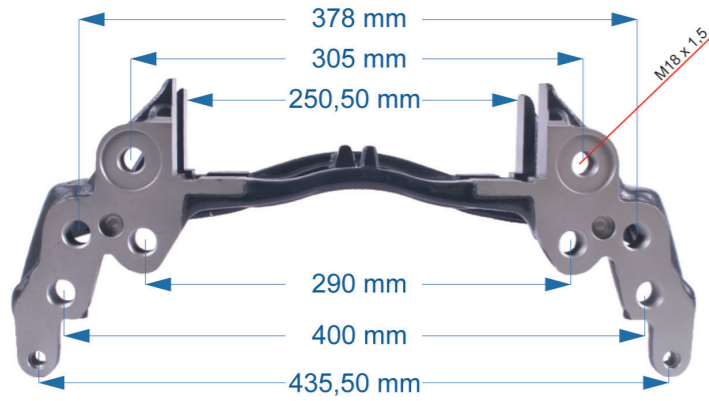

CALIPER CARRIER

Name: Caliper Carrier For Scania Truck 1163633

OEM № MCK1513	ELSA225 SERIES	Product №	Qty.
		1163633