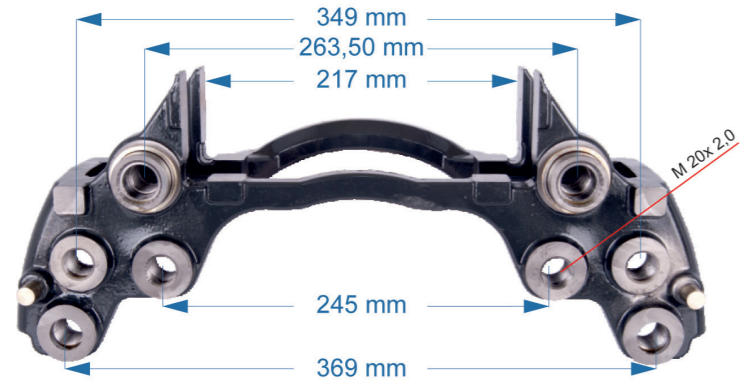

Name: Caliper Carrier For Volvo 532036

OEM № 68323828	C DUCO SERIES	Product №	Qty.
		532036