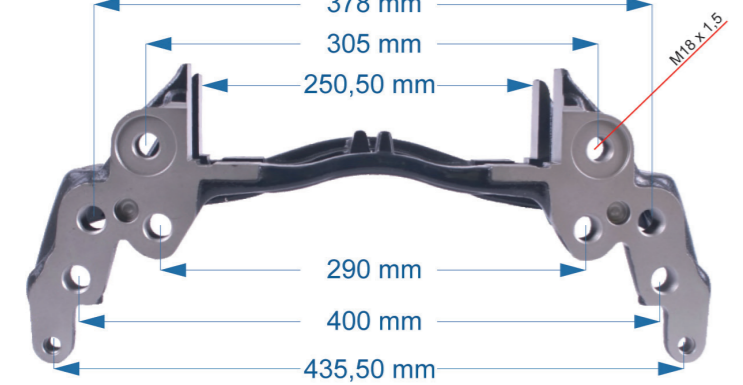

Name: Caliper Carrier For Scania Truck		1163633	
OEM № MCK1513	ELSA225 SERIES	Product №	Qty.
		1163633