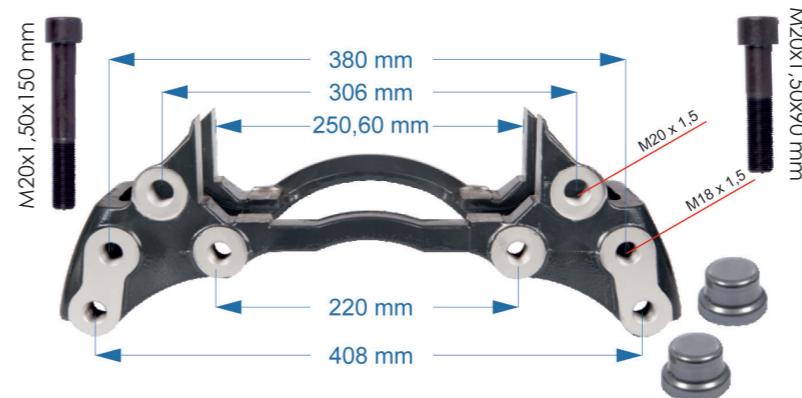

Name: Caliper Carrier For 463-464 Man 586466

OEM №	ELSA 1 SERIES	Product №	Qty.
BDA445		586466