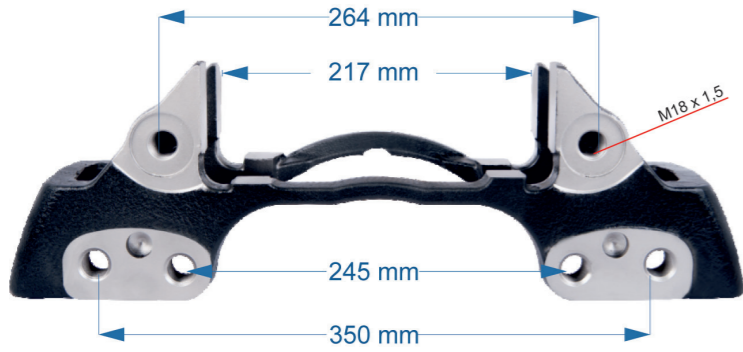

ELSA195 – 225

Name: Caliper Carrier For Ror Axle		1163692	
OEM № 68325994	ELSA225 SERIES	Product №	Qty.
		1163692