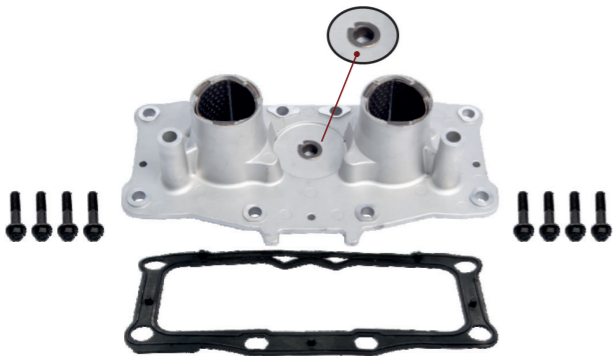

Name: Calibration Mechanism Cap **1164227**

OEM №	ELSA2 SERIES	Product №	Qty.
		1164227	
		Calibration Mechanism Cap	1
		Caliper Cover Gasket	1
		Caliper Cover Bolt M8x1,25x45	8