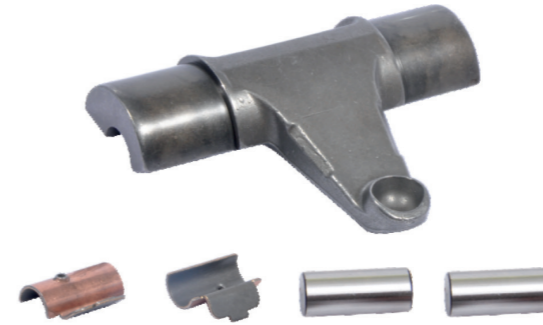

ELSA195 – 225

Name: Caliper Leveller **548948**

OEM №	ELSA195-225 SERIES	Product №	Qty.
		548948	
		Bushing	2
		Ball Bearing	38x16 mm 2