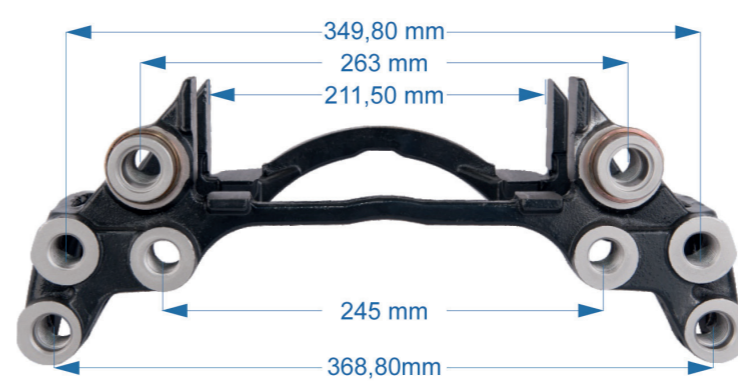

CALIPER CARRIER

Name: Caliper Carrier For Volvo Truck FL6 **1163953**

OEM № **68323546 – 68323539** C DUCO SERIES

Product №	Qty.
1163953