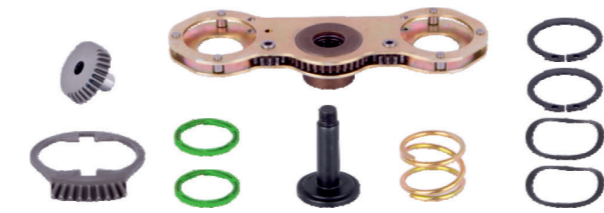

OEM №	DX175 SERIES	Product №	Qty.
		1160795	

Caliper Bridge Assembly	1
Caliper Bolt	2
Plate	1
Caliper Bolt L	2
Caliper Pin L	2
Caliper Gear	1
Caliper Gear	1
Caliper Gear	2

Name: Caliper Adjusting Mechanism Kit -R- 537345

OEM №	DX175 SERIES	Product №	Qty.
		537345	

Name: Caliper Adjusting Mechanism Kit -L- 537346

OEM №	DX175 SERIES	Product №	Qty.
		537346	

DX175

Name: Caliper Adjusting Mechanism Kit -R- 1161163

OEM №	DX175 SERIES	Product №	Qty.
		1161163	

Name: Caliper Adjusting Mechanism Kit -L- 1161164

OEM №	DX175 SERIES	Product №	Qty.
		1161164	

Name: Caliper Roller Bearing 1161166

OEM №	DX175 SERIES	Product №	Qty.
		1161166	

DX175

Name: Caliper Bushing Set		1161169	
OEM №	DX175 SERIES	Product №	Qty.
		1161169	