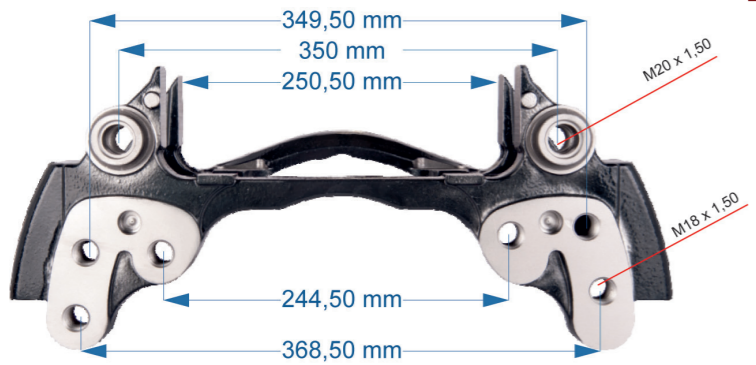

Name: Caliper Carrier For Renault 380-400 Trucks		586483	
OEM №	ELSA2 SERIES	Product №	Qty.
		586483