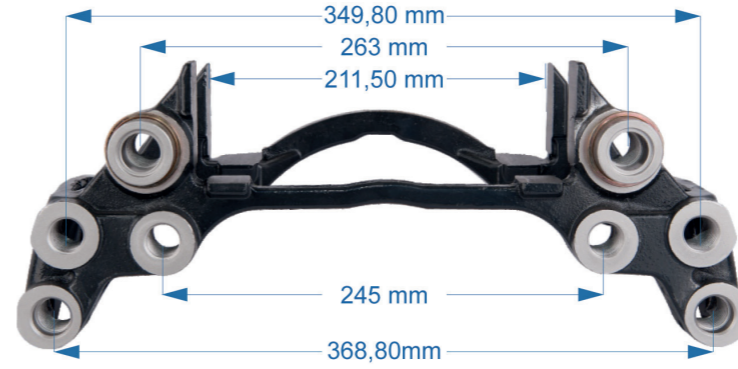

Name: Caliper Carrier For Volvo Truck FL6 1163953

OEM № 68323546 – 68323539	C DUCO SERIES	Product №	Qty.
		1163953