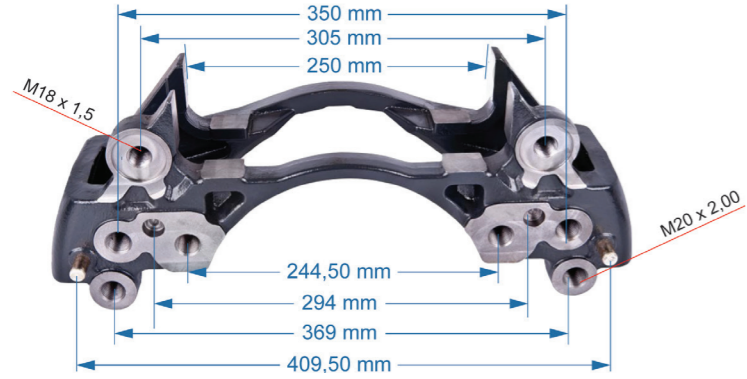

CALIPER CARRIER

Name: Caliper Carrier For Renault Truck 440		1163704	
OEM №	ELSA195 SERIES	Product №	Qty.
		1163704