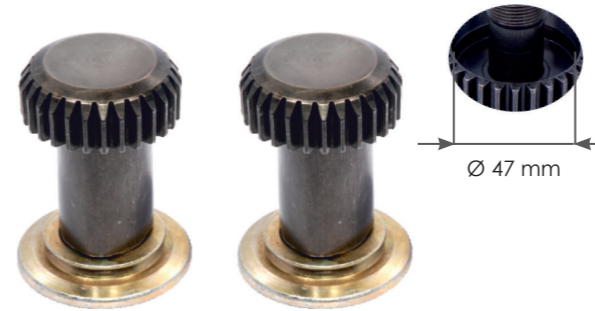

Name: Calibraton Mechanism Set 1164232

OEM №	ELSA2 Radial SERIES	Product №	Qty.
		1164232	

ELSA2

Name: Calibraton Mechanism Gear Set 1164235

OEM №	ELSA2 Radial SERIES	Product №	Qty.
		1164235	
		Caliper Adjusting Gear	2