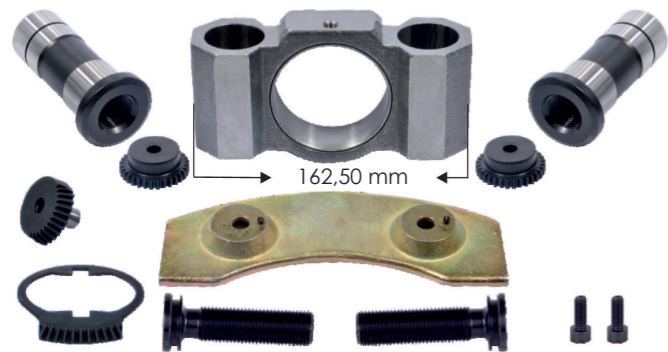

Name: Caliper Bearing Set		532090	
OEM №	DX195 – DX225 SERIES	Product №	Qty.
MCK1344		532090	
		Caliper Crank Bearing	52x20 mm 2
		Caliper Bearing	1
		Caliper Bridge Assembly Bushing	68,10x72x27,80 mm 1

DX195

Name: Caliper Bushing Kit 1161212

OEM №	DX195 – DX225 SERIES	Product №	Qty.
		1161212	

68,10x72x27,80 mm

Name: Caliper Actuator End Plate -L- 1163625

OEM №	DX225 SERIES	Product №	Qty.
		1163625	

Name: Caliper Repair Kit -L- 537348

OEM №	MCK1292	DX195 SERIES	Product №	Qty.
			537348	

Caliper Bridge Assembly		1
Caliper Bolt	M10x20x1,5 mm	2
Caliper Plate		1
Caliper Bolt L		2
Caliper Pin L		2
Caliper Gear		2
Caliper Gear (Big)		1

DX195

Name: Caliper Repair Kit -R- 1161224

OEM №	DSL6R	DX195 SERIES	Product №	Qty.
			1161224	

Caliper Bridge Assembly		1
Caliper Gear (Big)		1
Caliper Gear		1
Caliper Pin - R		2
Caliper Gear		2

Name: Caliper Bridge Assembly 162,50 mm 500101