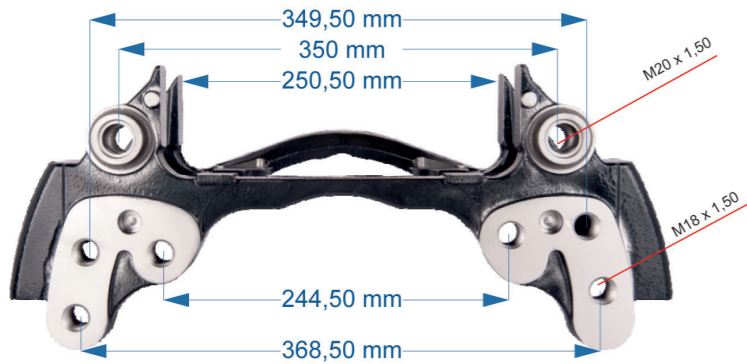

Name: Caliper Carrier For Renault 380-400 Trucks		586483	
OEM №	ELSA2 SERIES	Product №	Qty.
		586483