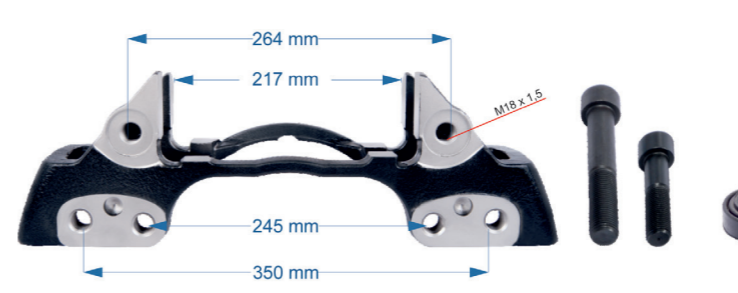

Name: Caliper Carrier For Ror Axle **586486**

OEM № **MCK1384** ELSA195-225 SERIES

Product №	Qty.
586486