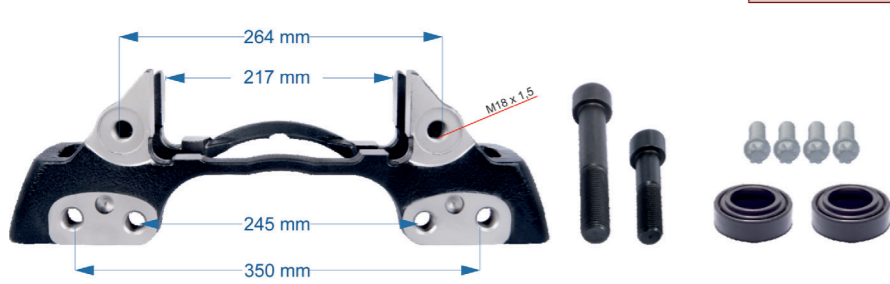

Name: Caliper Carrier For Ror Axle		586486	
OEM № MCK1384	ELSA195-225 SERIES	Product №	Qty.
		586486