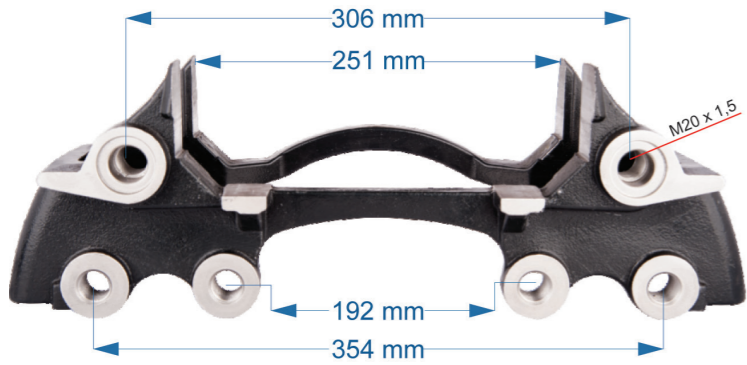

Name: Caliper Carrier For Renault Midliner 210		586484	
OEM №	LISA SERIES	Product №	Qty.
		586484