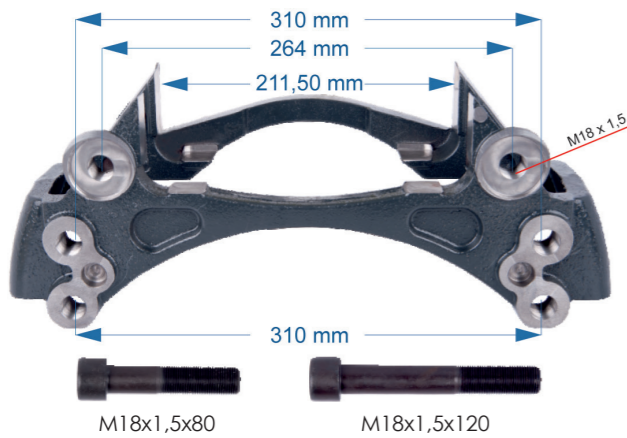

Caliper Carrier For Renault 440 Truck	1
Caliper Bolt	M18x1,5x120 1
Caliper Bolt	M18x1,5x120 1

Name: Caliper Carrier For Ror Axle		532044	
OEM № MCK1252	ELSA195 SERIES	Product №	Qty.
		532044