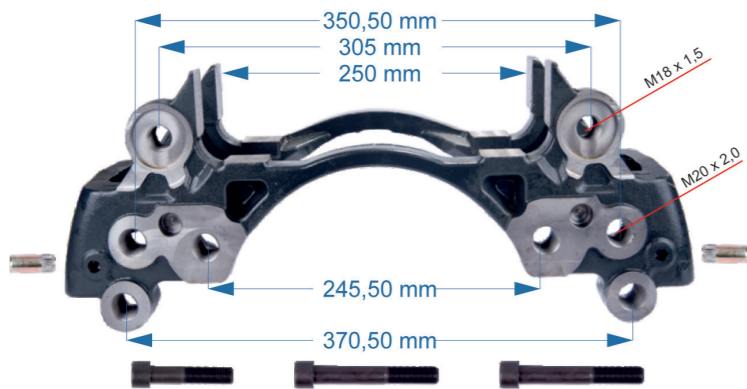

Name: Caliper Carrier For Renault 440 & Volvo		532045	
OEM № MCK1322 – MCK1297 – 63827466	ELSA195-225 SERIES	Product №	Qty.
		532045	

Caliper Carrier For Renault 440 Truck	1
Caliper Bolt	M18x1,5x120 1
Caliper Bolt	M18x1,5x120 1