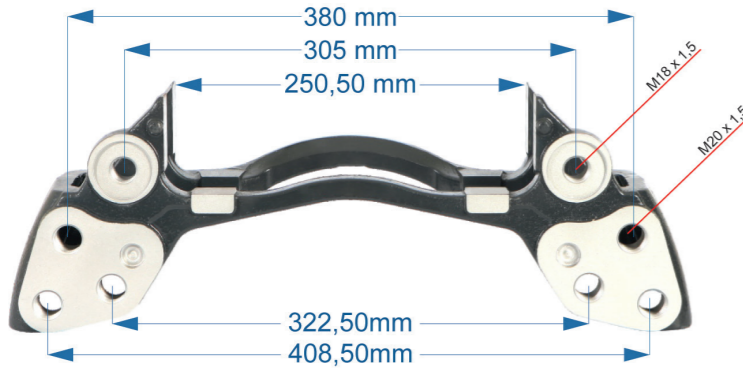

Caliper Carrier For Ror Axle	1
Caliper Bolt M14x1,5x40	4
Caliper Pin Bolt M18x1,5x120	1
Caliper Pin Bolt M18x1,5x80	1
Caliper Dust Cover	2

Name: Caliper Carrier For Ford Cargo		1163682	
OEM №	ELSA195-225 SERIES	Product №	Qty.
		1163682