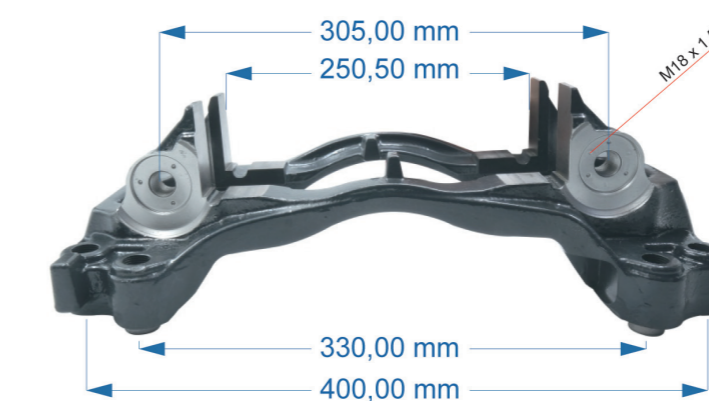

Name: Caliper Carrier - L		1163620	
OEM № MCK1635	ELSA225 SERIES	Product №	Qty.
		1163620