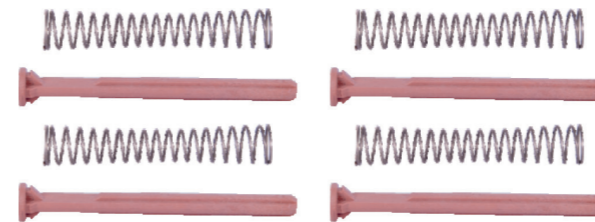

ELSA195 – 225

Name: Indicator Bar 1163885

OEM №	ELSA195-225 SERIES	Product №	Qty.
		1163885	

Name: Lining Wear Indicator 1163888

OEM № KIT225207	ELSA2 SERIES	Product №	Qty.
		1163888	
		Indicator Bar	4

Name: Caliper Bridge Bolts 1163710