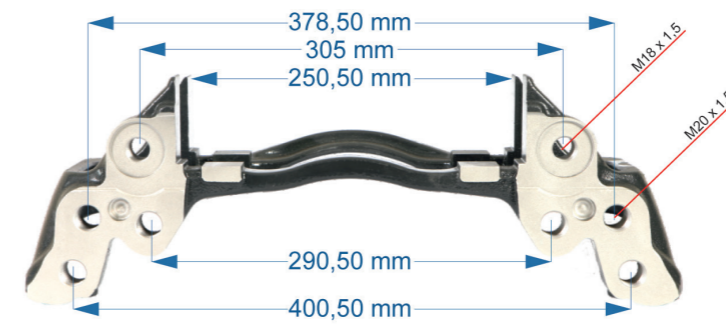

Name: Caliper Carrier For Ford Cargo 1163675

OEM №	ELSA195–225 SERIES	Product №	Qty.
		1163675