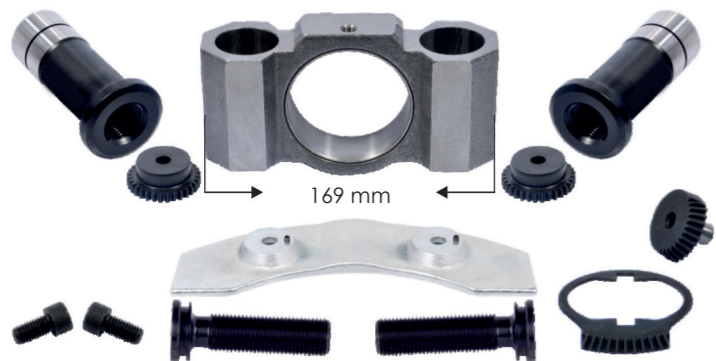

Name: Caliper Bearing Ring Set 500108

OEM № DX195 – DX225 SERIES

Product №		Qty.
500108		

Name: Caliper Bearing Set 532090

OEM № MCK1344 DX195 – DX225 SERIES

Product №		Qty.
532090		
Caliper Crank Bearing	52x20 mm	2
Caliper Bearing		1
Caliper Bridge Assembly Bushing	68,10x72x27,80 mm	1

DX225

Name: Caliper Bushing Kit		1161212	
OEM №	DX195 – DX225 SERIES	Product №	Qty.
		1161212	

68,10x72x27,80 mm

Name: Caliper Bridge Assembly 169 mm		1163549	
OEM №	DX225 SERIES	Product №	Qty.
		1163549	

Name: Caliper Repair Kit -R-		1163554	
OEM №	DX225 SERIES	Product №	Qty.
		1163554	

Caliper Bridge Assembly	169 mm	1
Caliper Bolt	10x1,5x20	2
Caliper Brake Lining Plate		1
Caliper Bolt -R-		2
Caliper Pin -R-		2
Caliper Gear		2
Caliper Gear (Big)		1
Caliper Gear		1