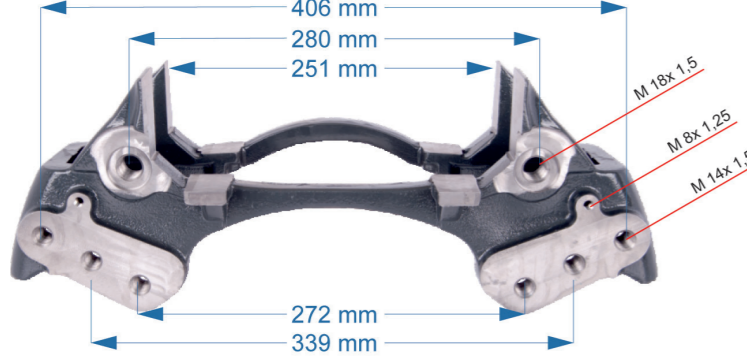

Name: Caliper Carrier For Mercedes 403 Bus		532037	
OEM №	D3 SERIES	Product №	Qty.
BDA443		532037