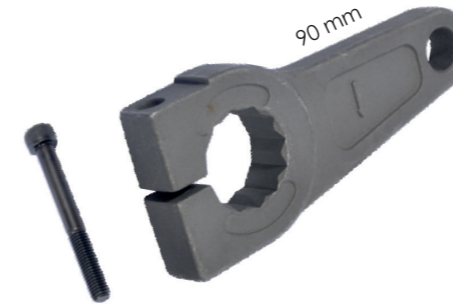

Name: Caliper Actuator End Plate -R-		1161259	
OEM №	DX195 – DX225 SERIES	Product №	Qty.
		1161259	

Name: Caliper Gasket		1163609	
OEM №	DX225 SERIES	Product №	Qty.
		1163609	

DX225

Name: Caliper Shaft Level 90 mm		1161261	
OEM №	DX195 – DX225 SERIES	Product №	Qty.
MCK1161		1161261	