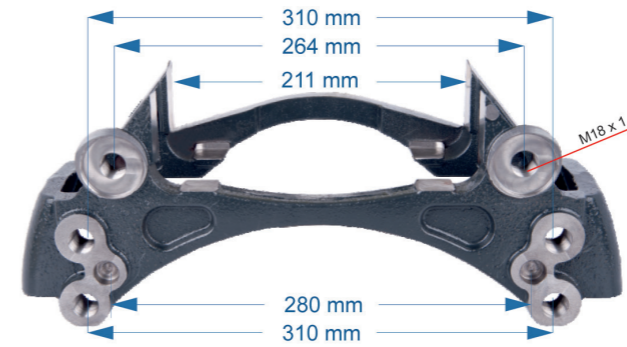

CALIPER CARRIER

Name: Caliper Carrier For Ror Axle		1163700	
OEM № 68324660	ELSA195 SERIES	Product №	Qty.
		1163700