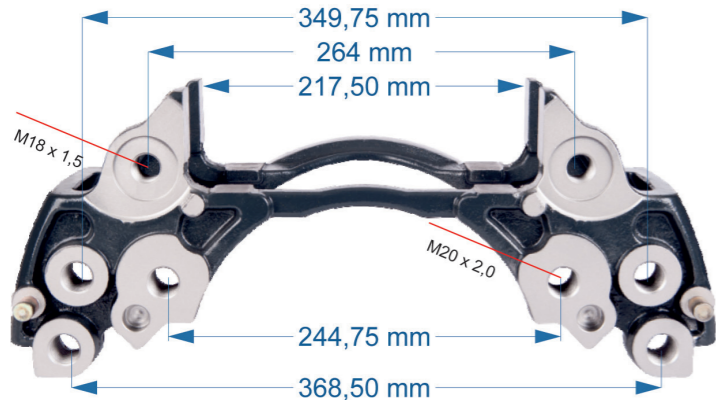

Name: Caliper Carrier 1163629

OEM №	ELSA225 SERIES	Product №	Qty.
		1163629