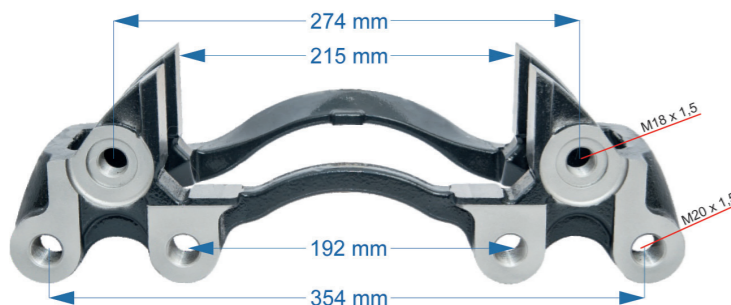

Caliper Carrier For Ror Axle	1
Caliper Bolt	M16x1,5x40 4
Caliper Pin Bolt	M18x1,5x120 1
Caliper Pin Bolt	M18x1,5x80 1

Name: Caliper Carrier For C Lisa **1164084**

OEM № **68321433** C LISA SERIES

Product №	Qty.
1164084