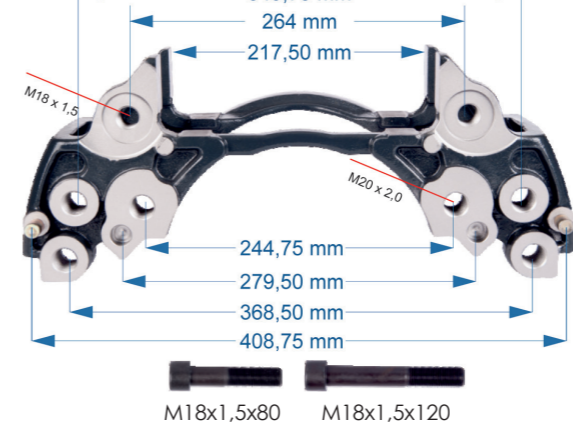

Name: Caliper Carrier For Ror Axle		550755	
OEM № MCK1319 – 68327462 – 68325306	ELSA195-225 SERIES	Product №	Qty.
		550755