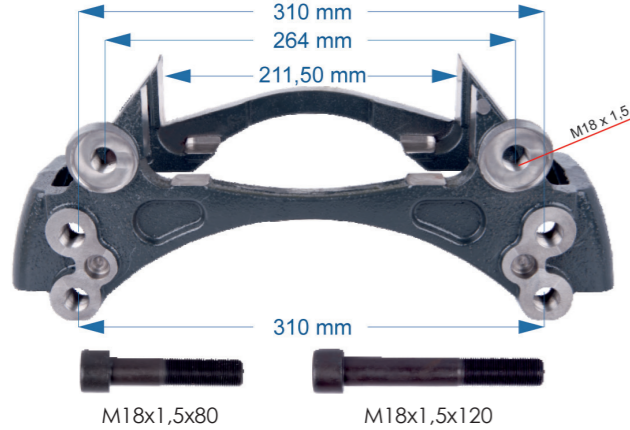

Name: Caliper Carrier For Ror Axle		532044	
OEM № MCK1252	ELSA195 SERIES	Product №	Qty.
		532044	

Caliper Carrier For Ror Axle		1
Caliper Bolt	M18x1,5x80	1
Caliper Bolt	M18x1,5x120	1

ELSA195 – 225

Name: Caliper Carrier For Renault 440 & Volvo		532047	
OEM № MCK1322 – MCK1297 – 63827466	ELSA195-225 SERIES	Product №	Qty.
		532047