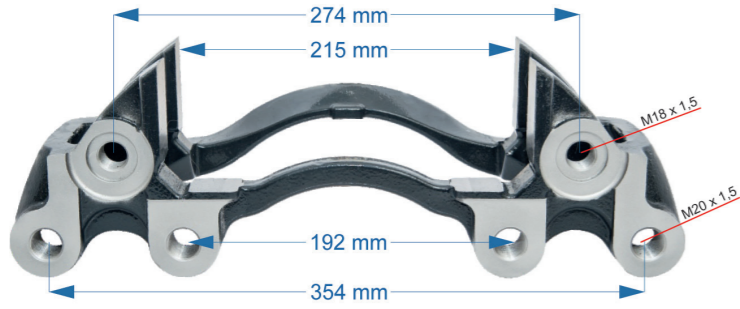

OEM № 68915080 – 68915081 C & D L LISA SERIES

Product №	Qty.
1164547	

Name: Caliper Carrier For Renault Midliner 210 586484

OEM № LISA SERIES

Product №	Qty.
586484	

LISA

Name: Caliper Carrier For C Lisa		1164084	
OEM № 68321433	C LISA SERIES	Product №	Qty.
		1164084	