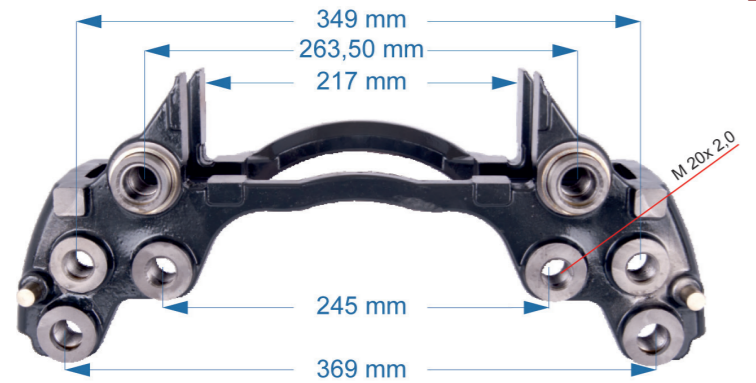

Name: Caliper Carrier For Volvo		532036	
OEM № 68323828	C DUCO SERIES	Product №	Qty.
		532036