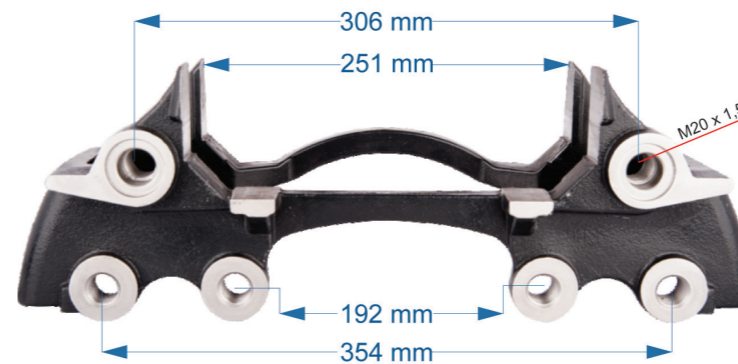

OEM № 68915080 – 68915081 C & D L LISA SERIES

Product №	Qty.
1164547	

Name: Caliper Carrier For Renault Midliner 210 586484

OEM № LISA SERIES

Product №	Qty.
586484	

LISA

Name: Caliper Carrier For C Lisa		1164084	
OEM № 68321433	C LISA SERIES	Product №	Qty.
		1164084	