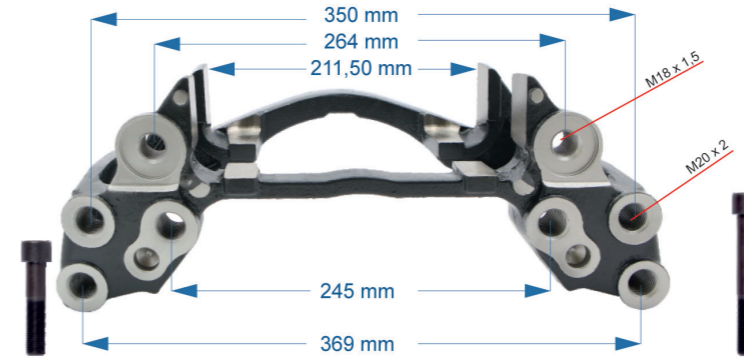

Name: Caliper Carrier Kit		1163673	
OEM № MCK1321 – 68325353	ELSA195 SERIES	Product №	Qty.
		1163673