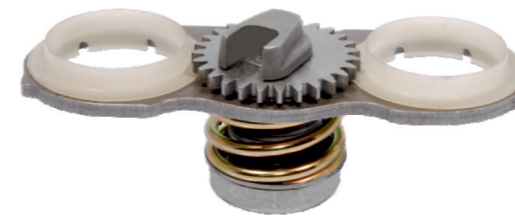

Name: Calibration Mechanism **500146**

OEM №	ELSA2 & ELSA195 SERIES	Product №	Qty.
		500146