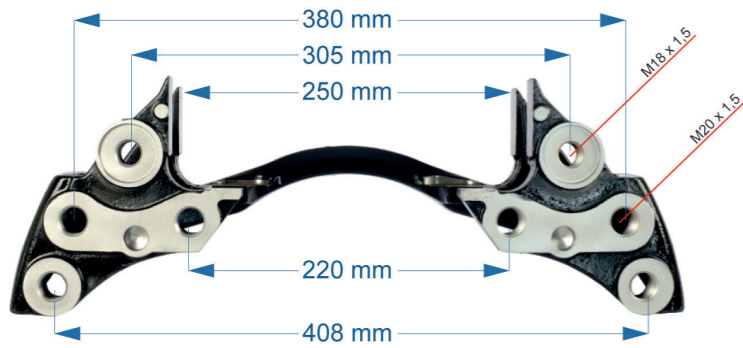

Caliper Carrier	1
Caliper Pin Bolt M18x1,5x120	1
Caliper Pin Bolt M18x1,5x80	1

Name: Caliper Carrier		1163629	
OEM №	ELSA225 SERIES	Product №	Qty.
		1163629	

ELSA195 – 225

Name: Caliper Carrier For Meritor Elsa Series		1163635	
OEM № 3215G1593	EX225H SERIES	Product №	Qty.
		1163635	