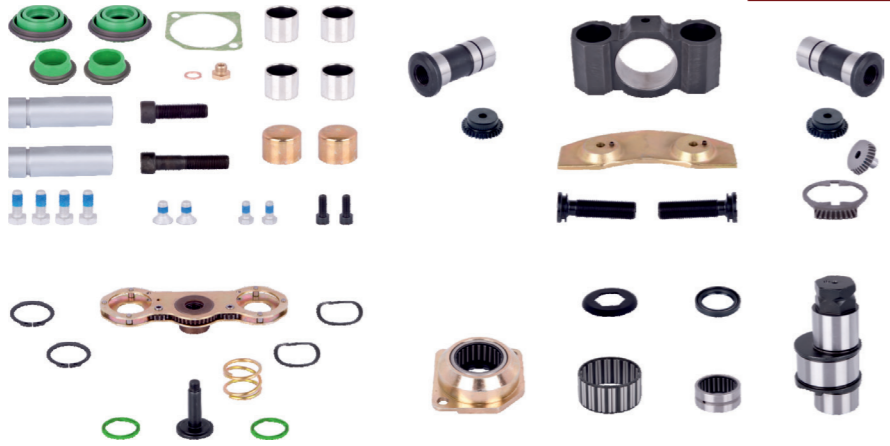

OEM №	DX175 SERIES	Product №	Qty.
		1160795	

Caliper Bridge Assembly	1
Caliper Bolt	2
Plate	1
Caliper Bolt L	2
Caliper Pin L	2
Caliper Gear	1
Caliper Gear	1
Caliper Gear	2

Name: Caliper Adjusting Mechanism Kit -R- 537345

Name: Caliper Adjusting Mechanism Kit -L- 1161164

OEM №	DX175 SERIES	Product №	Qty.
		1161164	

Name: Caliper Roller Bearing 1161166

OEM №	DX175 SERIES	Product №	Qty.
		1161166	

DX175

Name: Caliper Bushing Set		1161169	
OEM №	DX175 SERIES	Product №	Qty.
		1161169	

Name: Caliper Repair Kit Complete -R-		1161170	
OEM №	DX175 SERIES	Product №	Qty.
		1161170	

Caliper Guide & Bush Repair Kit	1
Caliper Bridge Assembly	1
Caliper Plate Repair Kit R	1
Mechanism Set R	1
Pistons Repair Kit R	1
Adjusting Shaft Kit	1
Caliper Bearing	1
Seal	1
Central Fork & Pignon	1
Seal	1
Housing	1