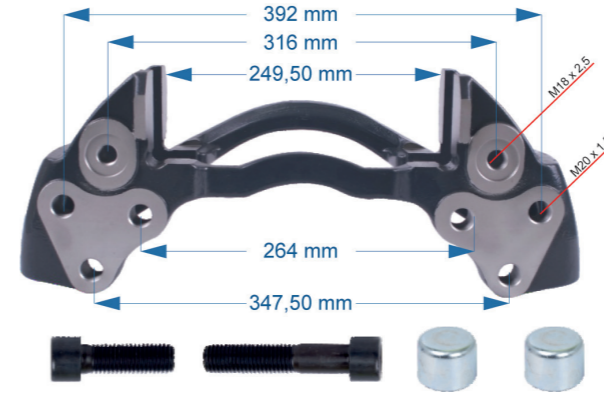

DX225

Name: Caliper Seal		1163693	
OEM №	MCK1195	DX225 SERIES	Product №
			Qty.
		1163693