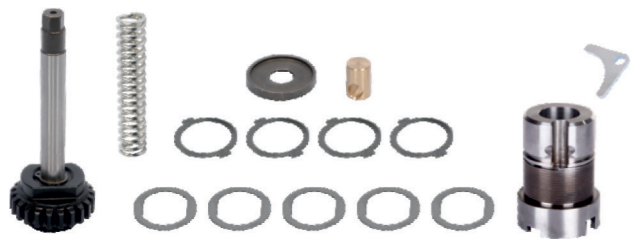

Name: Caliper Adjusting Mechanism -R- 1164087

OEM №	ELSA1 SERIES	Product №	Qty.
MCK1210		1164087	
		Caliper Adjusting Mechanism	1
		Caliper Spring	1
		Circlip	5
		Caliper Washer	4
		Washer Double Side	1
		Mechanism Clutch System -R-	1