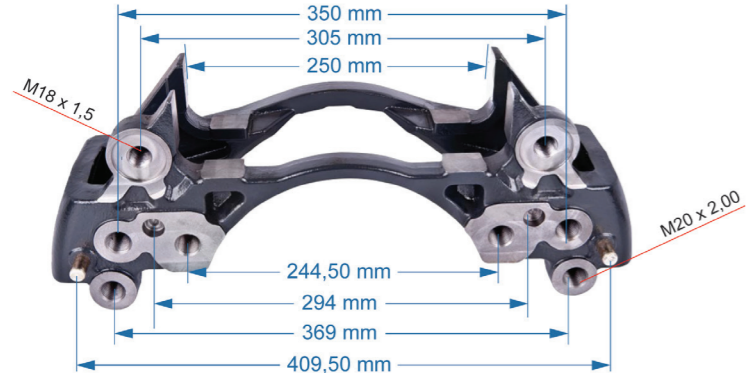

ELSA195 – 225

Name: Caliper Carrier For Renault Truck 440		1163704	
OEM №	ELSA195 SERIES	Product №	Qty.
		1163704