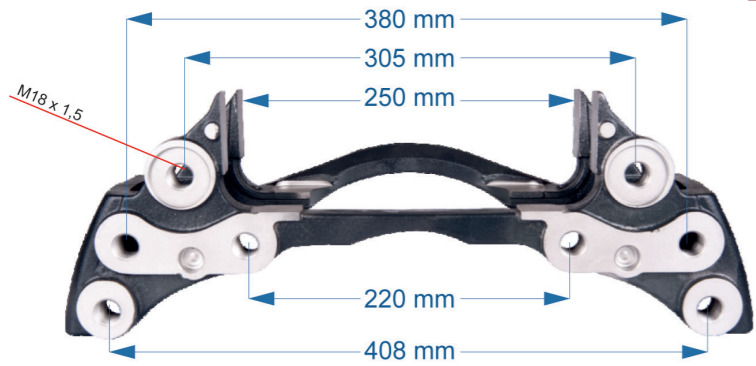

ELSA2

Name: Caliper Carrier For ROR Axle		586467	
OEM № 68324200	ELSA2 SERIES	Product №	Qty.
		586467