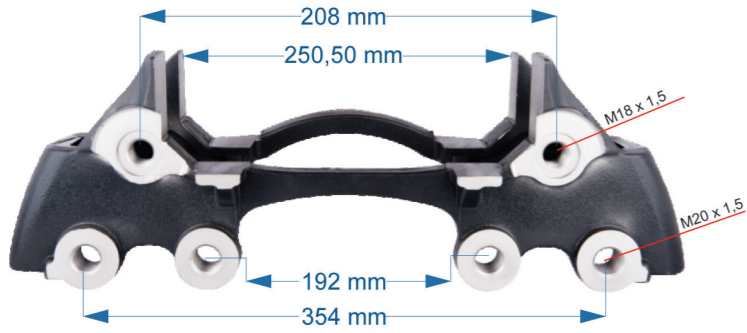

Name: Caliper Carrier For Ror Axle **1163692**

OEM № **68325994** ELSA225 SERIES

Product №	Qty.
1163692	

CALIPER CARRIER

Name: Caliper Carrier For Renault Premium		586485	
OEM №	D3 SERIES	Product №	Qty.
		586485	