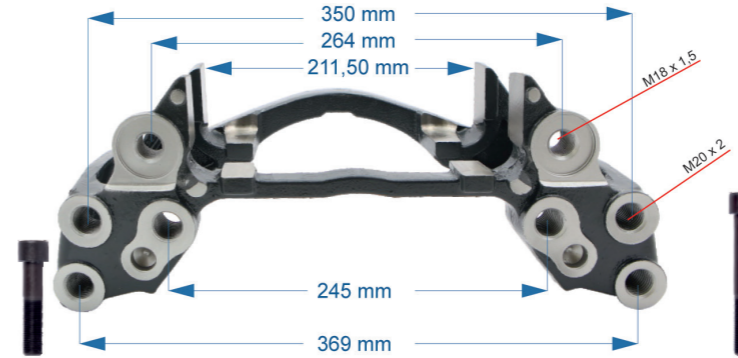

CALIPER CARRIER

Name: Caliper Carrier Kit 1163673

OEM № MCK1321 – 68325353	ELSA195 SERIES	Product №	Qty.
		1163673	

Caliper Carrier		1
Caliper Pin Bolt	M18x1,5x120	1
Caliper Pin Bolt	M18x1,5x80	1