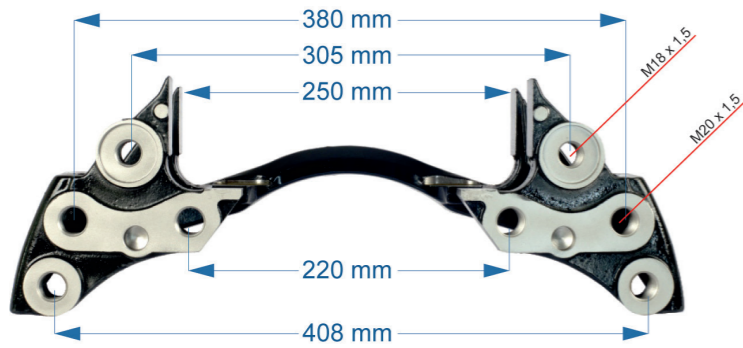

Name: Caliper Carrier For Meritor Elsa Series 1163635

OEM № 3215G1593	EX225H SERIES	Product №	Qty.
		1163635