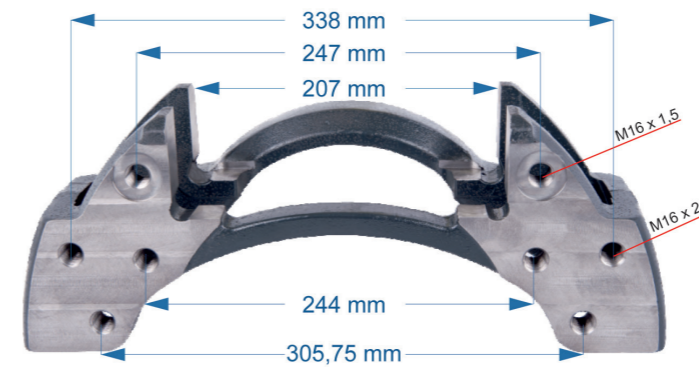

Caliper Guide & Bush Repair Kit	1
Caliper Bridge Assembly	1
Adjusting Mechanism Set L	1
Dust Cover	1
Cover Seal	1
Caliper Plate Repair Kit L	1
Caliper Bearing	1
Caliper Pistons & Pignons Repair Kit L	1
Caliper Central Fork & Pignon	1
Bearing Housing	1
Caliper Shaft Set	1
Caliper Shaft Level	80 mm 1

Name: Caliper Carrier For Ror Axle		532042	
OEM №	DX195 SERIES	Product №	Qty.
MCK1185		532042