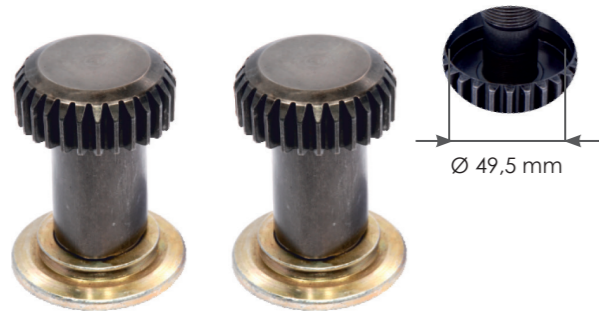

Name: Calibraifon Mechanism Set **516103**

OEM №	ELSA195-225 SERIES	Product №	Qty.
		516103	

ELSA195 – 225

Name: Calibration Mechanism		500146	
OEM №	ELSA2 & ELSA195 SERIES	Product №	Qty.
		500146	

Name: Caliper Roller Bearing Set		1163907	
OEM №	ELSA2 & ELSA195 SERIES	Product №	Qty.
		1163907	
		Calibration Mechanism Gear	2