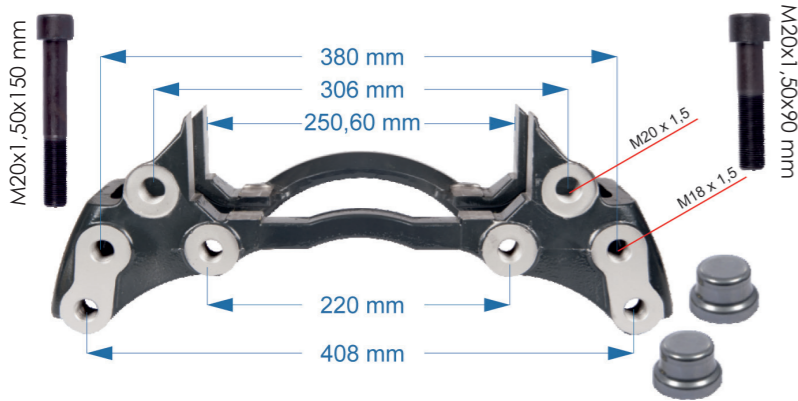

CALIPER CARRIER

Name: Caliper Carrier For 463-464 Man		586466	
OEM № BDA445	ELSA1 SERIES	Product №	Qty.
		586466