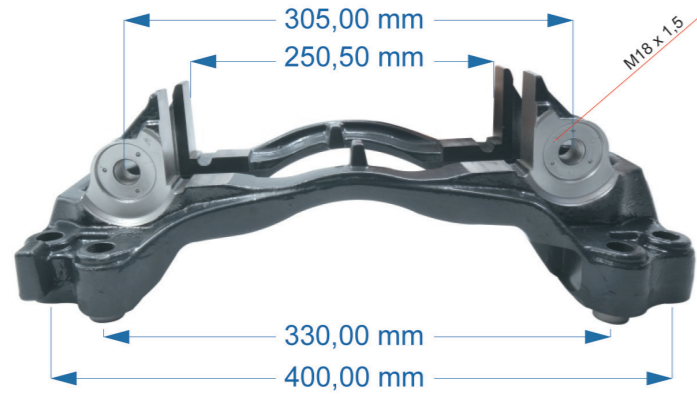

CALIPER CARRIER

Name: Caliper Carrier - L		1163620	
OEM № MCK1635	ELSA225 SERIES	Product №	Qty.
		1163620