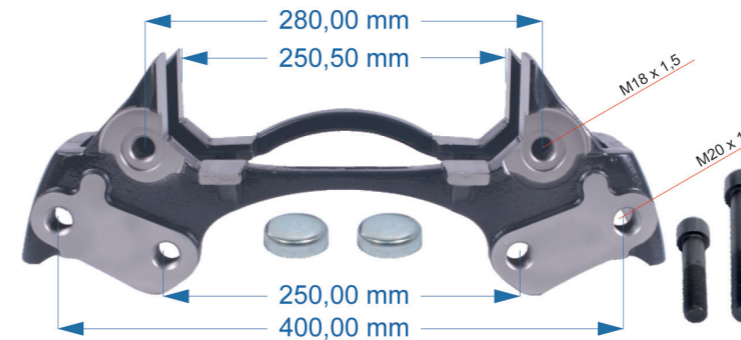

Name: Caliper Carrier For Man Bus & Truck		1161266	
OEM № BDA107	D3 SERIES	Product №	Qty.
		1161266