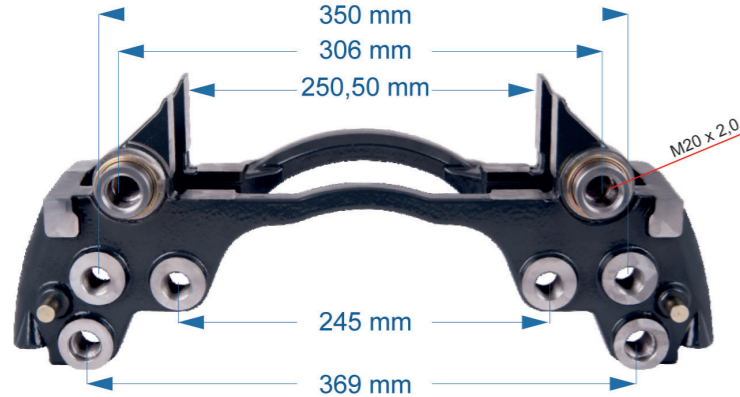

Name: Caliper Carrier For Volvo 532043

OEM № 68322778	D DUCO SERIES	Product №	Qty.
		532043