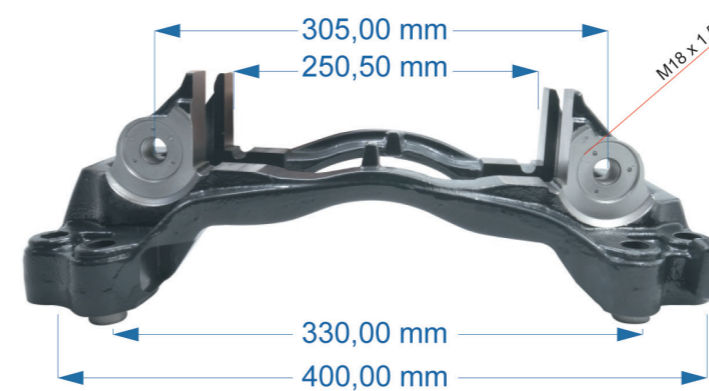

Name: Caliper Carrier - R		1163623	
OEM № MCK1636	ELSA225 SERIES	Product №	Qty.
		1163623