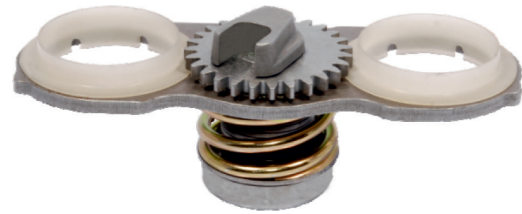

ELSA195 – 225

Name: Calibration Mechanism		500146	
OEM №	ELSA2 & ELSA195 SERIES	Product №	Qty.
		500146