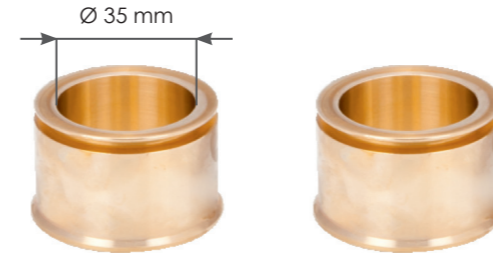

ELSA1

Name: Caliper Gear Bushing 35mm 1164041

OEM №	ELSA1 SERIES	Product №	Qty.
		1164041