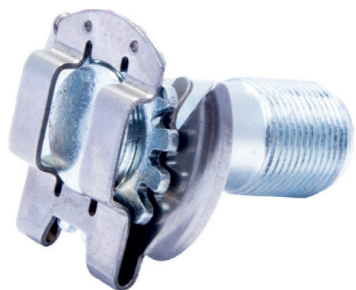

Name: Caliper Crankshaft		1164301	
OEM №	BREMBO SERIES	Product №	Qty.
		1164301	

Product №	Qty.
544989	
Brake Dust Cover	2
Brake Holder	2
Brake Adjusting Bolt	2
Adjusting Latc	2
Adjusting Nut	2
Brake Return Spring	2

**Name: Brake Adjusting Bolt** 1165137

OEM № A22297E5907

Product №	Qty.
1165137	