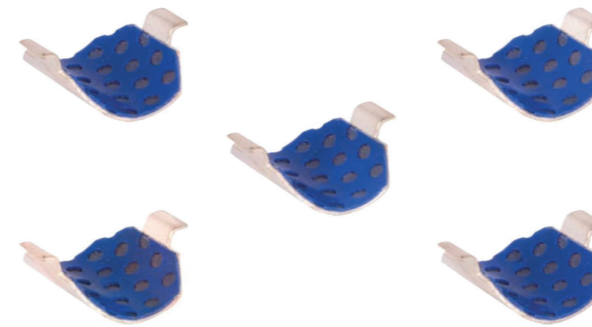

Name: Caliper Bushing Kit		1164322	
OEM №	BREMBO SERIES	Product №	Qty.
		1164322