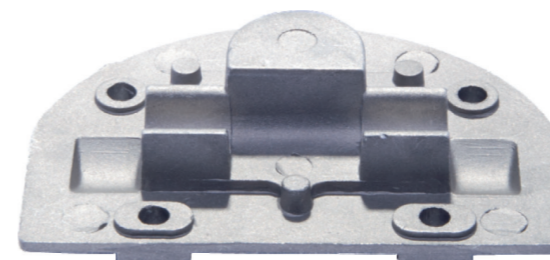

Name: Brake Adjusting Dust Cover 1165030

OEM №	Z-CAM SERIES	Product №	Qty.
68191065		1165030