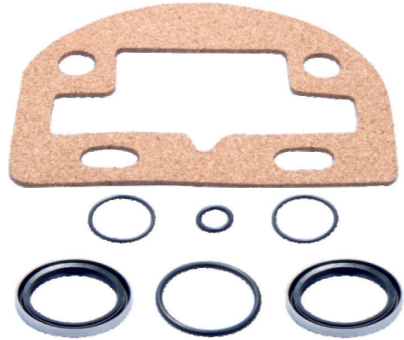

Z-CAM

Name: Brake Adjusting Dust Cover Gasket Set 1165033

OEM № ST1053	Z-CAM SERIES	Product №	Qty.
		1165033