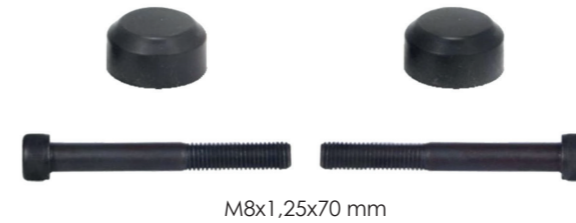

Name: Brake Repair Kit 1165350

Product №	Qty.
1165350	
Caliper Bolt M8x1,25x70	2
Brake Dust Cover	2