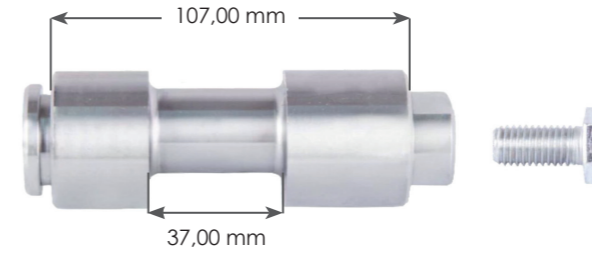

Name: Caliper Adjusting Latc H 50,20 mm		1164457	
OEM №	BREMBO SERIES	Product №	Qty.
		1164457	

Name: Caliper Adjusting Latc H 39,70 mm		1164455	
OEM №	BREMBO SERIES	Product №	Qty.
		1164455	

Name: Caliper Crankshaft		1164327	
OEM №	BREMBO SERIES	Product №	Qty.
		1164327	