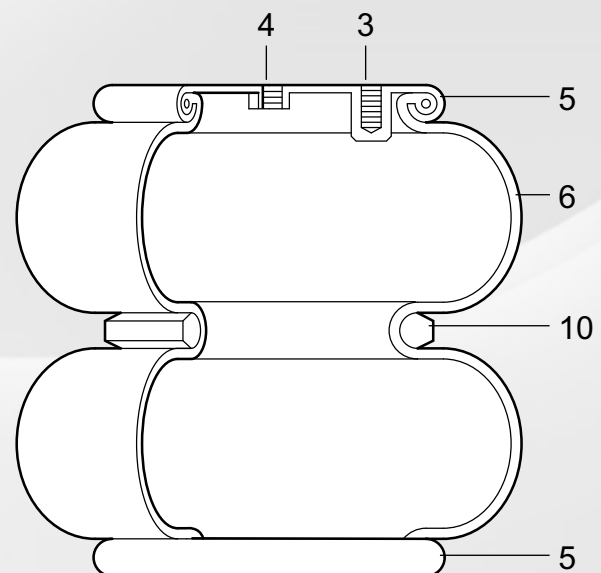

Air Spring Terminology

Complete Air Spring Assembly

Rolling lobe or reversible sleeve style.

Complete Air Spring Assembly

Vulcanised style

Straight Sided Diaphragm

Single Convolved

Service Assembly

Complete Assembly minus the piston (Base).

Cab Mount Air Spring

Tapered Diaphragm

Double Convolved

Piston Only

Seat Mount Air Spring

Diaphragm with Moulded Bottom Plate (End Closure)

Triple Convolved

Air Spring Components

- 1. Stud.** A permanent part of the bead plate assembly used to attach the air spring to the suspension (Shown as ●).
- 2. Combination Stud.** This provides a dual purpose of mounting the air spring to the suspension and providing an air entrance (Shown as ⊙).
- 3. Blind Nut (Threaded Hole).** A permanent part of the bead plate assembly providing an alternative mounting system to the Stud (Shown as ⊙).
- 4. Air Fitting Hole.** A tapped hole providing air entrance for the part. (Shown as ⊗).