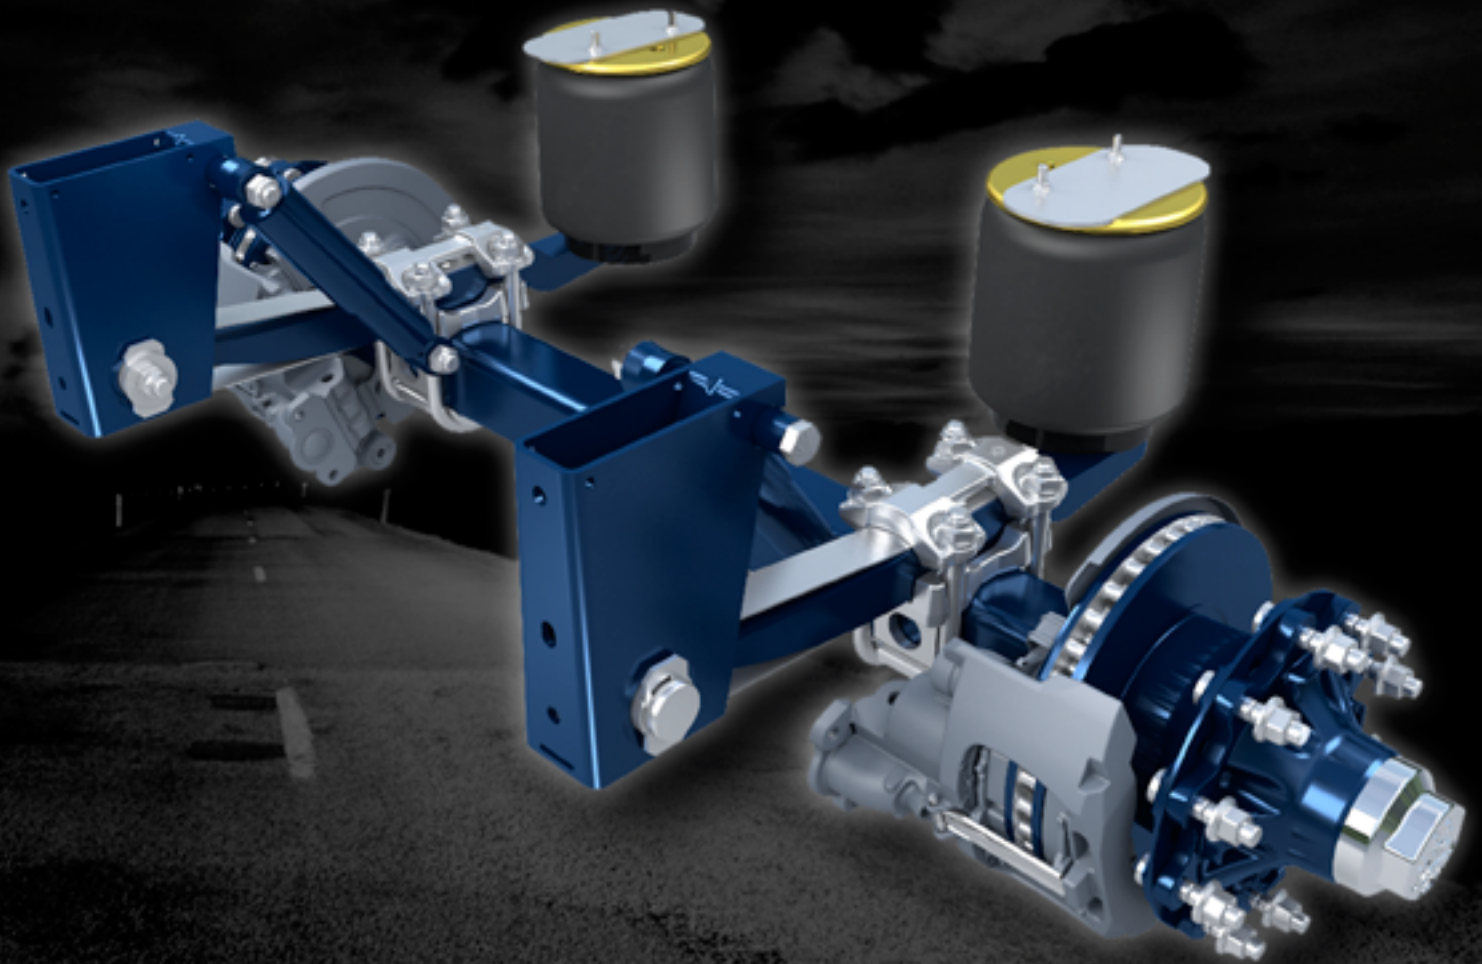

AIR SPRINGS