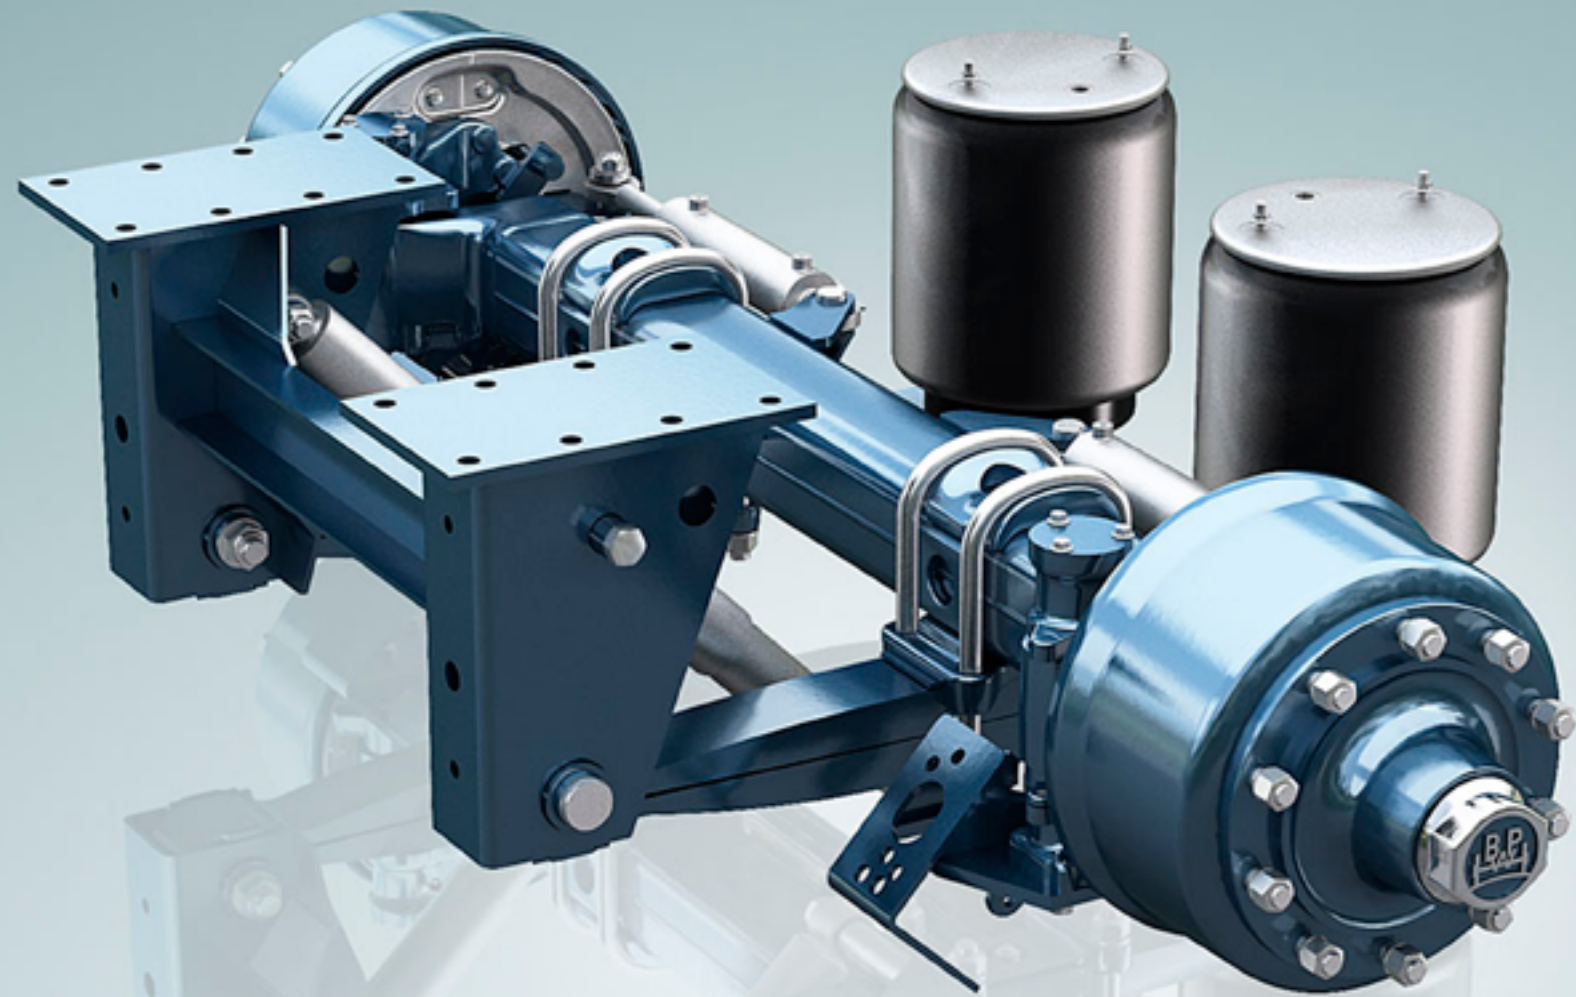

AIR SPRINGS