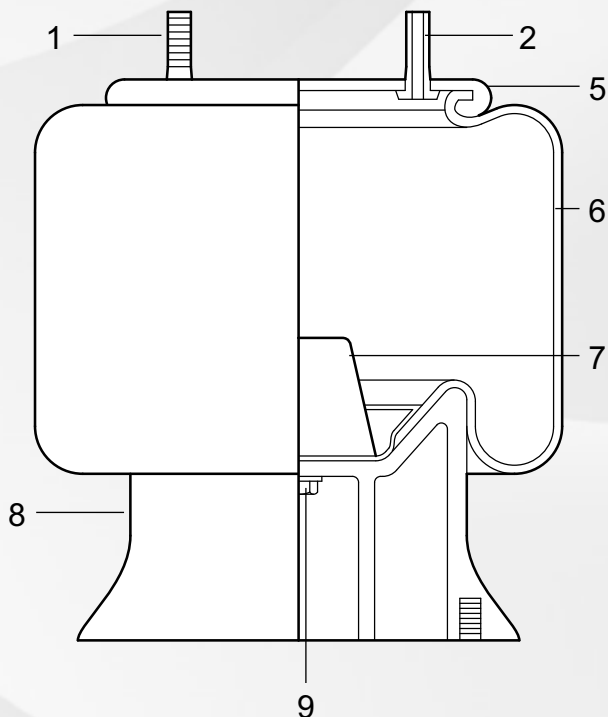

Complete Assembly minus the piston (Base).

Cab Mount Air Spring

Tapered Diaphragm

Double Convolved

Piston Only

Seat Mount Air Spring

Diaphragm with Moulded Bottom Plate (End Closure)

Triple Convolved

Air Spring Components

- 1. Stud.** A permanent part of the bead plate assembly used to attach the air spring to the suspension (Shown as ●).
- 2. Combination Stud.** This provides a dual purpose of mounting the air spring to the suspension and providing an air entrance (Shown as ⊙).
- 3. Blind Nut (Threaded Hole).** A permanent part of the bead plate assembly providing an alternative mounting system to the Stud (Shown as ⊙).
- 4. Air Fitting Hole.** A tapped hole providing air entrance for the part. (Shown as ⊗).